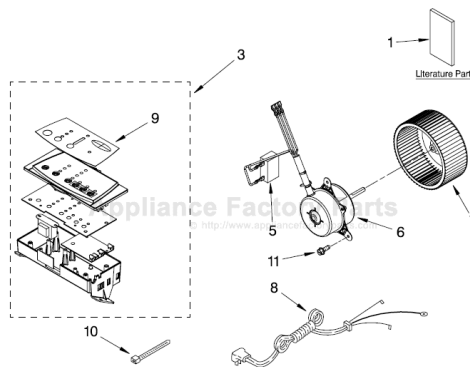

[Find Your WHIRLPOOL Dehumidifier Parts - Select From 309 Models](#)

----- Manual continues below -----

AIR FLOW AND CONTROL PARTS

For Model: AD70USS0

DEHUMIDIFIER

Illus. No.	Part No.	DESCRIPTION
1		Literature Parts
	1188575	Wiring Diagram
	1188421	Use & Care Guide
3	1188398	Assembly, Control Panel
5	1188476	Capacitor, Fan
6	1188413	Motor, Fan
7	1188416	Wheel, Blower
8	1188469	Cord, Appliance
9	1188459	Overlay
10	602851	Tie, Cable
11	489470	Screw

FOR ORDERING INFORMATION REFER TO PARTS PRICE LIST

UNIT PARTS

For Model: AD70USS0

FOR ORDERING INFORMATION REFER TO PARTS PRICE LIST

UNIT PARTS

For Model: AD70USS0

Illus. No.	Part No.	DESCRIPTION
1	1188525	Tube, Restrictor
2	1162526	Strainer
3	1185795	Spring, Overload
4	1188486	Condenser
5	4388784	Bend, Return
6	1188572	Overload, Protector
7	1186030	Nut, Terminal Cover
8	1188822	Cover, Terminal
9	1185794	Washer, Nut
10	1188445	Evaporator
11	9740848	Screw
12	1185793	Gasket, Terminal Cover
13	W10001320	Screw, Compressor
14	1188477	Capacitor
15	1188467	Wire Harness, Compressor (2 Wire)
17	1188564	Grommet, Compressor
18	1188558	Base
19	1188478	Compressor, (Complete Assembly)
20	1182480	Putty, Sound Damping
21	1188815	Switch, Bucket Fill/Check
22	1188560	Support, Lower
23	1188562	Support, Upper
24	1188415	Caster

REFRIGERANT CHARGE

10.20 oz.
R-22

FOR ORDERING INFORMATION REFER TO PARTS PRICE LIST

CABINET PARTS

For Model: AD70USS0

Illus. No.	Part No.	DESCRIPTION
1	1188395	Cabinet, Front
2	1188396	Cabinet, Rear
3	1188341	Float
4	1188527	Bucket Assembly (Includes Item 6)
5	9742177	Screw
6	1188402	Filter

**Following Parts Not Illustrated
and Optional Parts Not Included**

484310	Epoxy, Tube (Aluminum Repair)
505168	Tape, No Drip Valve, Access
978025	1/4" Tube O.D.
978026	5/16" Tube O.D.
978027	3/8" Tube O.D.
978028	1/2" Tube O.D.
978029	5/8" Tube O.D.
978030	3/4" Tube O.D.
978865Bulk	Seal, Ring Access Valve (20 Pack)