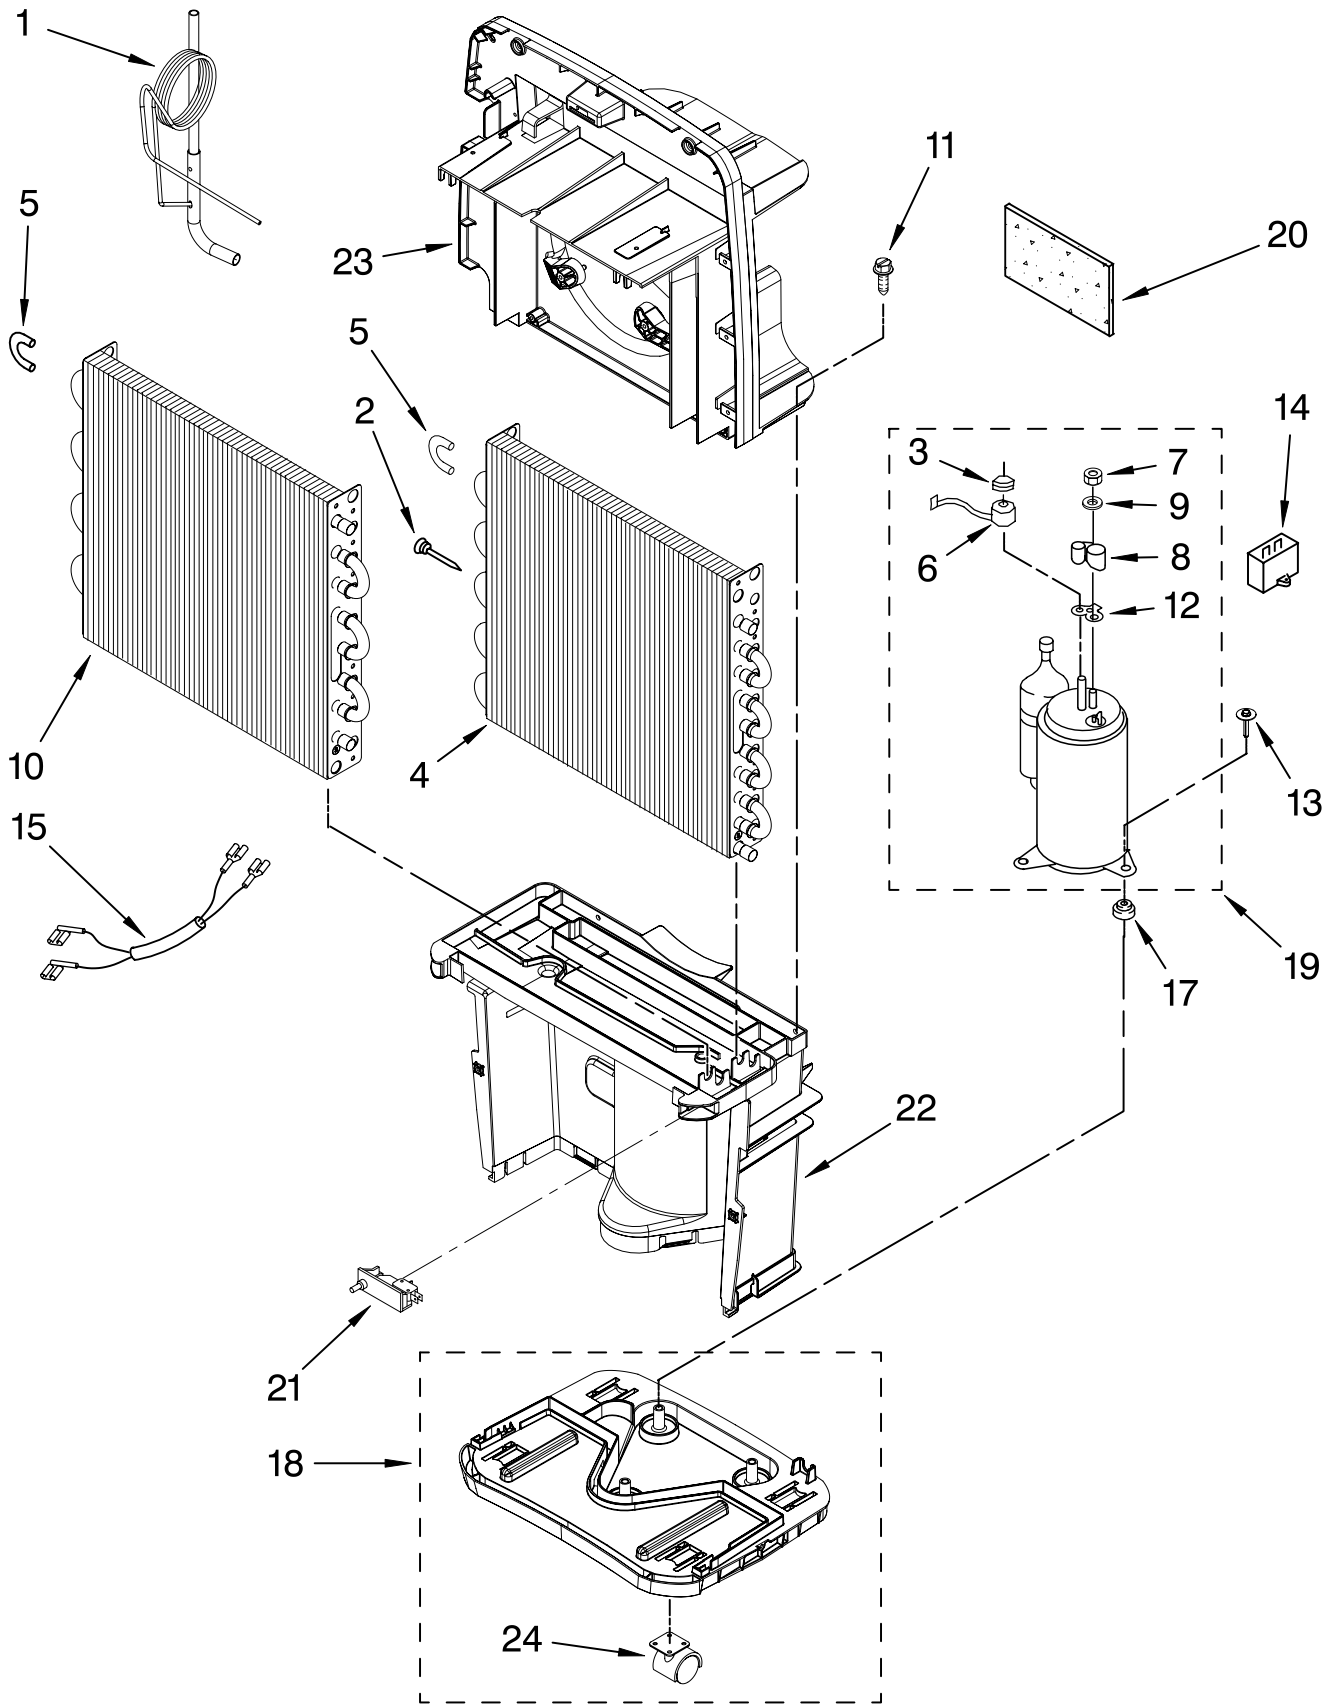

[Find Your WHIRLPOOL Dehumidifier Parts - Select From 309 Models](#)

----- Manual continues below -----

AIR FLOW AND CONTROL PARTS

For Model: AD70USS0

DEHUMIDIFIER

Illus. No.	Part No.	DESCRIPTION
1		Literature Parts
	1188575	Wiring Diagram
	1188421	Use & Care Guide
3	1188398	Assembly, Control Panel
5	1188476	Capacitor, Fan
6	1188413	Motor, Fan
7	1188416	Wheel, Blower
8	1188469	Cord, Appliance
9	1188459	Overlay
10	602851	Tie, Cable
11	489470	Screw

FOR ORDERING INFORMATION REFER TO PARTS PRICE LIST

UNIT PARTS

For Model: AD70USS0

FOR ORDERING INFORMATION REFER TO PARTS PRICE LIST

UNIT PARTS

For Model: AD70USS0

Illus. No.	Part No.	DESCRIPTION
1	1188525	Tube, Restrictor
2	1162526	Strainer
3	1185795	Spring, Overload
4	1188486	Condenser
5	4388784	Bend, Return
6	1188572	Overload, Protector
7	1186030	Nut, Terminal Cover
8	1188822	Cover, Terminal
9	1185794	Washer, Nut
10	1188445	Evaporator
11	9740848	Screw
12	1185793	Gasket, Terminal Cover
13	W10001320	Screw, Compressor
14	1188477	Capacitor
15	1188467	Wire Harness, Compressor (2 Wire)
17	1188564	Grommet, Compressor
18	1188558	Base
19	1188478	Compressor, (Complete Assembly)
20	1182480	Putty, Sound Damping
21	1188815	Switch, Bucket Fill/Check
22	1188560	Support, Lower
23	1188562	Support, Upper
24	1188415	Caster

REFRIGERANT CHARGE

10.20 oz.
R-22

FOR ORDERING INFORMATION REFER TO PARTS PRICE LIST

CABINET PARTS

For Model: AD70USS0

Illus. No.	Part No.	DESCRIPTION
1	1188395	Cabinet, Front
2	1188396	Cabinet, Rear
3	1188341	Float
4	1188527	Bucket Assembly (Includes Item 6)
5	9742177	Screw
6	1188402	Filter

**Following Parts Not Illustrated
and Optional Parts Not Included**

484310	Epoxy, Tube (Aluminum Repair)
505168	Tape, No Drip Valve, Access
978025	1/4" Tube O.D.
978026	5/16" Tube O.D.
978027	3/8" Tube O.D.
978028	1/2" Tube O.D.
978029	5/8" Tube O.D.
978030	3/4" Tube O.D.
978865Bulk	Seal, Ring Access Valve (20 Pack)