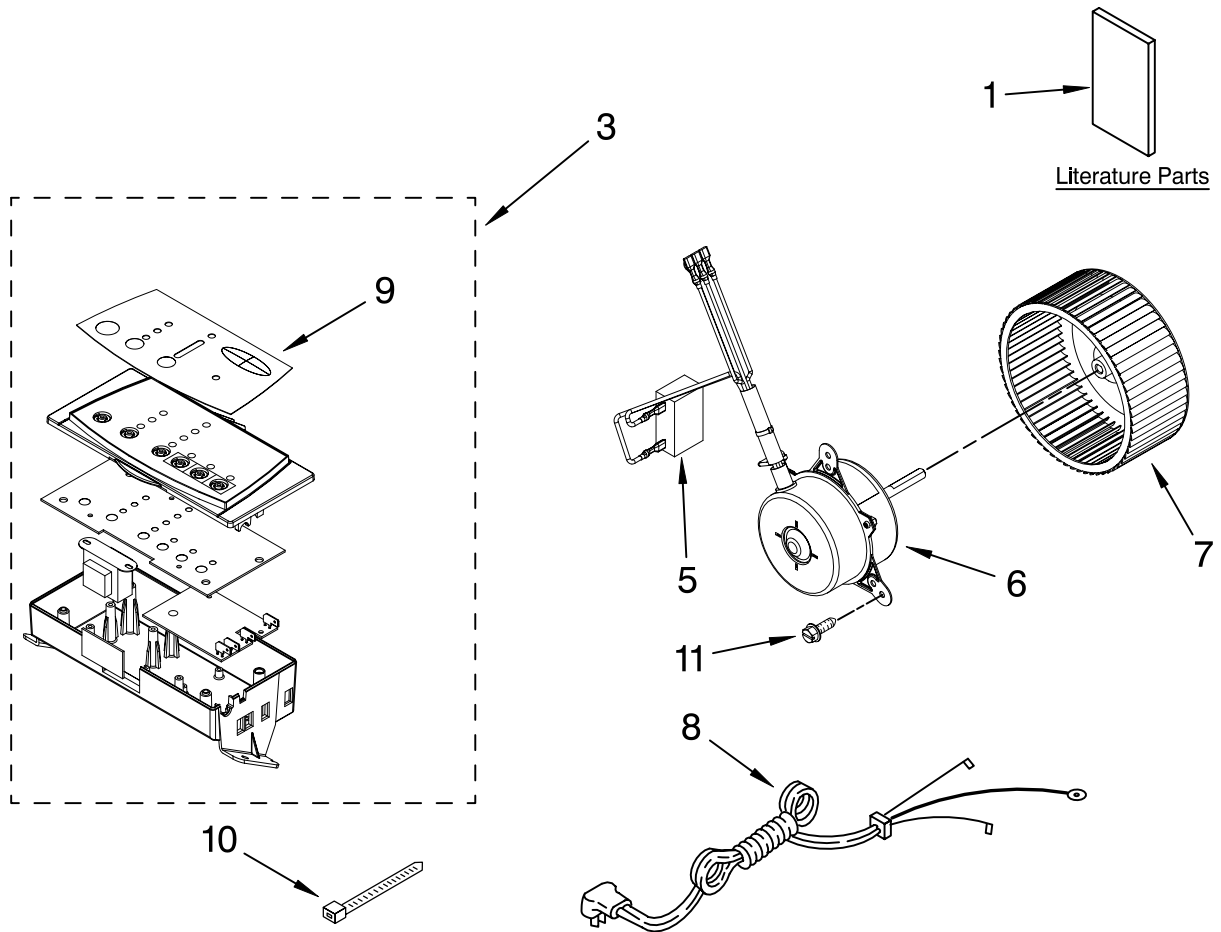

[Find Your WHIRLPOOL Dehumidifier Parts - Select From 309 Models](#)

----- Manual continues below -----

AIR FLOW AND CONTROL PARTS

For Model: AD70USS0

DEHUMIDIFIER

Illus. No.	Part No.	DESCRIPTION
1		Literature Parts
	1188575	Wiring Diagram
	1188421	Use & Care Guide
3	1188398	Assembly, Control Panel
5	1188476	Capacitor, Fan
6	1188413	Motor, Fan
7	1188416	Wheel, Blower
8	1188469	Cord, Appliance
9	1188459	Overlay
10	602851	Tie, Cable
11	489470	Screw

FOR ORDERING INFORMATION REFER TO PARTS PRICE LIST

UNIT PARTS

For Model: AD70USS0

FOR ORDERING INFORMATION REFER TO PARTS PRICE LIST

UNIT PARTS

For Model: AD70USS0

Illus. No.	Part No.	DESCRIPTION
1	1188525	Tube, Restrictor
2	1162526	Strainer
3	1185795	Spring, Overload
4	1188486	Condenser
5	4388784	Bend, Return
6	1188572	Overload, Protector
7	1186030	Nut, Terminal Cover
8	1188822	Cover, Terminal
9	1185794	Washer, Nut
10	1188445	Evaporator
11	9740848	Screw
12	1185793	Gasket, Terminal Cover
13	W10001320	Screw, Compressor
14	1188477	Capacitor
15	1188467	Wire Harness, Compressor (2 Wire)
17	1188564	Grommet, Compressor
18	1188558	Base
19	1188478	Compressor, (Complete Assembly)
20	1182480	Putty, Sound Damping
21	1188815	Switch, Bucket Fill/Check
22	1188560	Support, Lower
23	1188562	Support, Upper
24	1188415	Caster

REFRIGERANT CHARGE

10.20 oz.
R-22

FOR ORDERING INFORMATION REFER TO PARTS PRICE LIST

CABINET PARTS

For Model: AD70USS0

Illus. No.	Part No.	DESCRIPTION
1	1188395	Cabinet, Front
2	1188396	Cabinet, Rear
3	1188341	Float
4	1188527	Bucket Assembly (Includes Item 6)
5	9742177	Screw
6	1188402	Filter

**Following Parts Not Illustrated
and Optional Parts Not Included**

484310	Epoxy, Tube (Aluminum Repair)
505168	Tape, No Drip Valve, Access
978025	1/4" Tube O.D.
978026	5/16" Tube O.D.
978027	3/8" Tube O.D.
978028	1/2" Tube O.D.
978029	5/8" Tube O.D.
978030	3/4" Tube O.D.
978865Bulk	Seal, Ring Access Valve (20 Pack)