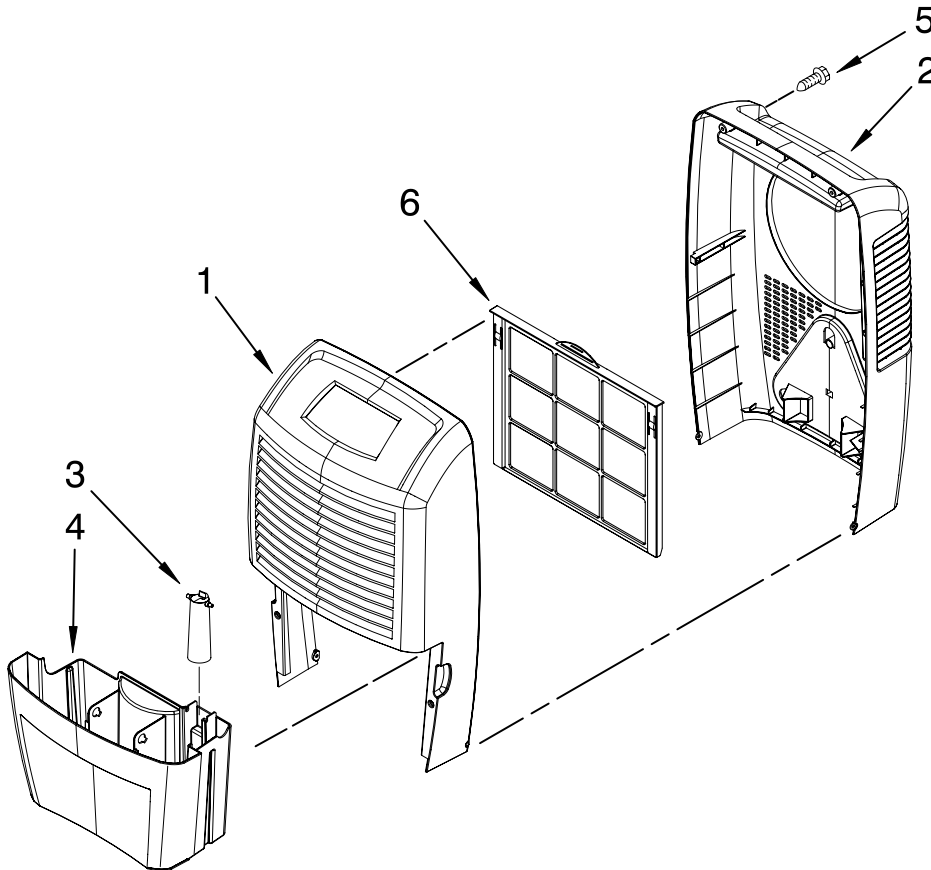

[Find Your WHIRLPOOL Dehumidifier Parts - Select From 309 Models](#)

----- Manual continues below -----

AIR FLOW AND CONTROL PARTS

For Model: AD70USS0

DEHUMIDIFIER

Illus. No.	Part No.	DESCRIPTION
1		Literature Parts
	1188575	Wiring Diagram
	1188421	Use & Care Guide
3	1188398	Assembly, Control Panel
5	1188476	Capacitor, Fan
6	1188413	Motor, Fan
7	1188416	Wheel, Blower
8	1188469	Cord, Appliance
9	1188459	Overlay
10	602851	Tie, Cable
11	489470	Screw

FOR ORDERING INFORMATION REFER TO PARTS PRICE LIST

UNIT PARTS

For Model: AD70USS0

FOR ORDERING INFORMATION REFER TO PARTS PRICE LIST

UNIT PARTS

For Model: AD70USS0

Illus. No.	Part No.	DESCRIPTION
1	1188525	Tube, Restrictor
2	1162526	Strainer
3	1185795	Spring, Overload
4	1188486	Condenser
5	4388784	Bend, Return
6	1188572	Overload, Protector
7	1186030	Nut, Terminal Cover
8	1188822	Cover, Terminal
9	1185794	Washer, Nut
10	1188445	Evaporator
11	9740848	Screw
12	1185793	Gasket, Terminal Cover
13	W10001320	Screw, Compressor
14	1188477	Capacitor
15	1188467	Wire Harness, Compressor (2 Wire)
17	1188564	Grommet, Compressor
18	1188558	Base
19	1188478	Compressor, (Complete Assembly)
20	1182480	Putty, Sound Damping
21	1188815	Switch, Bucket Fill/Check
22	1188560	Support, Lower
23	1188562	Support, Upper
24	1188415	Caster

REFRIGERANT CHARGE

10.20 oz.
R-22

FOR ORDERING INFORMATION REFER TO PARTS PRICE LIST

CABINET PARTS

For Model: AD70USS0

Illus. No.	Part No.	DESCRIPTION
1	1188395	Cabinet, Front
2	1188396	Cabinet, Rear
3	1188341	Float
4	1188527	Bucket Assembly (Includes Item 6)
5	9742177	Screw
6	1188402	Filter