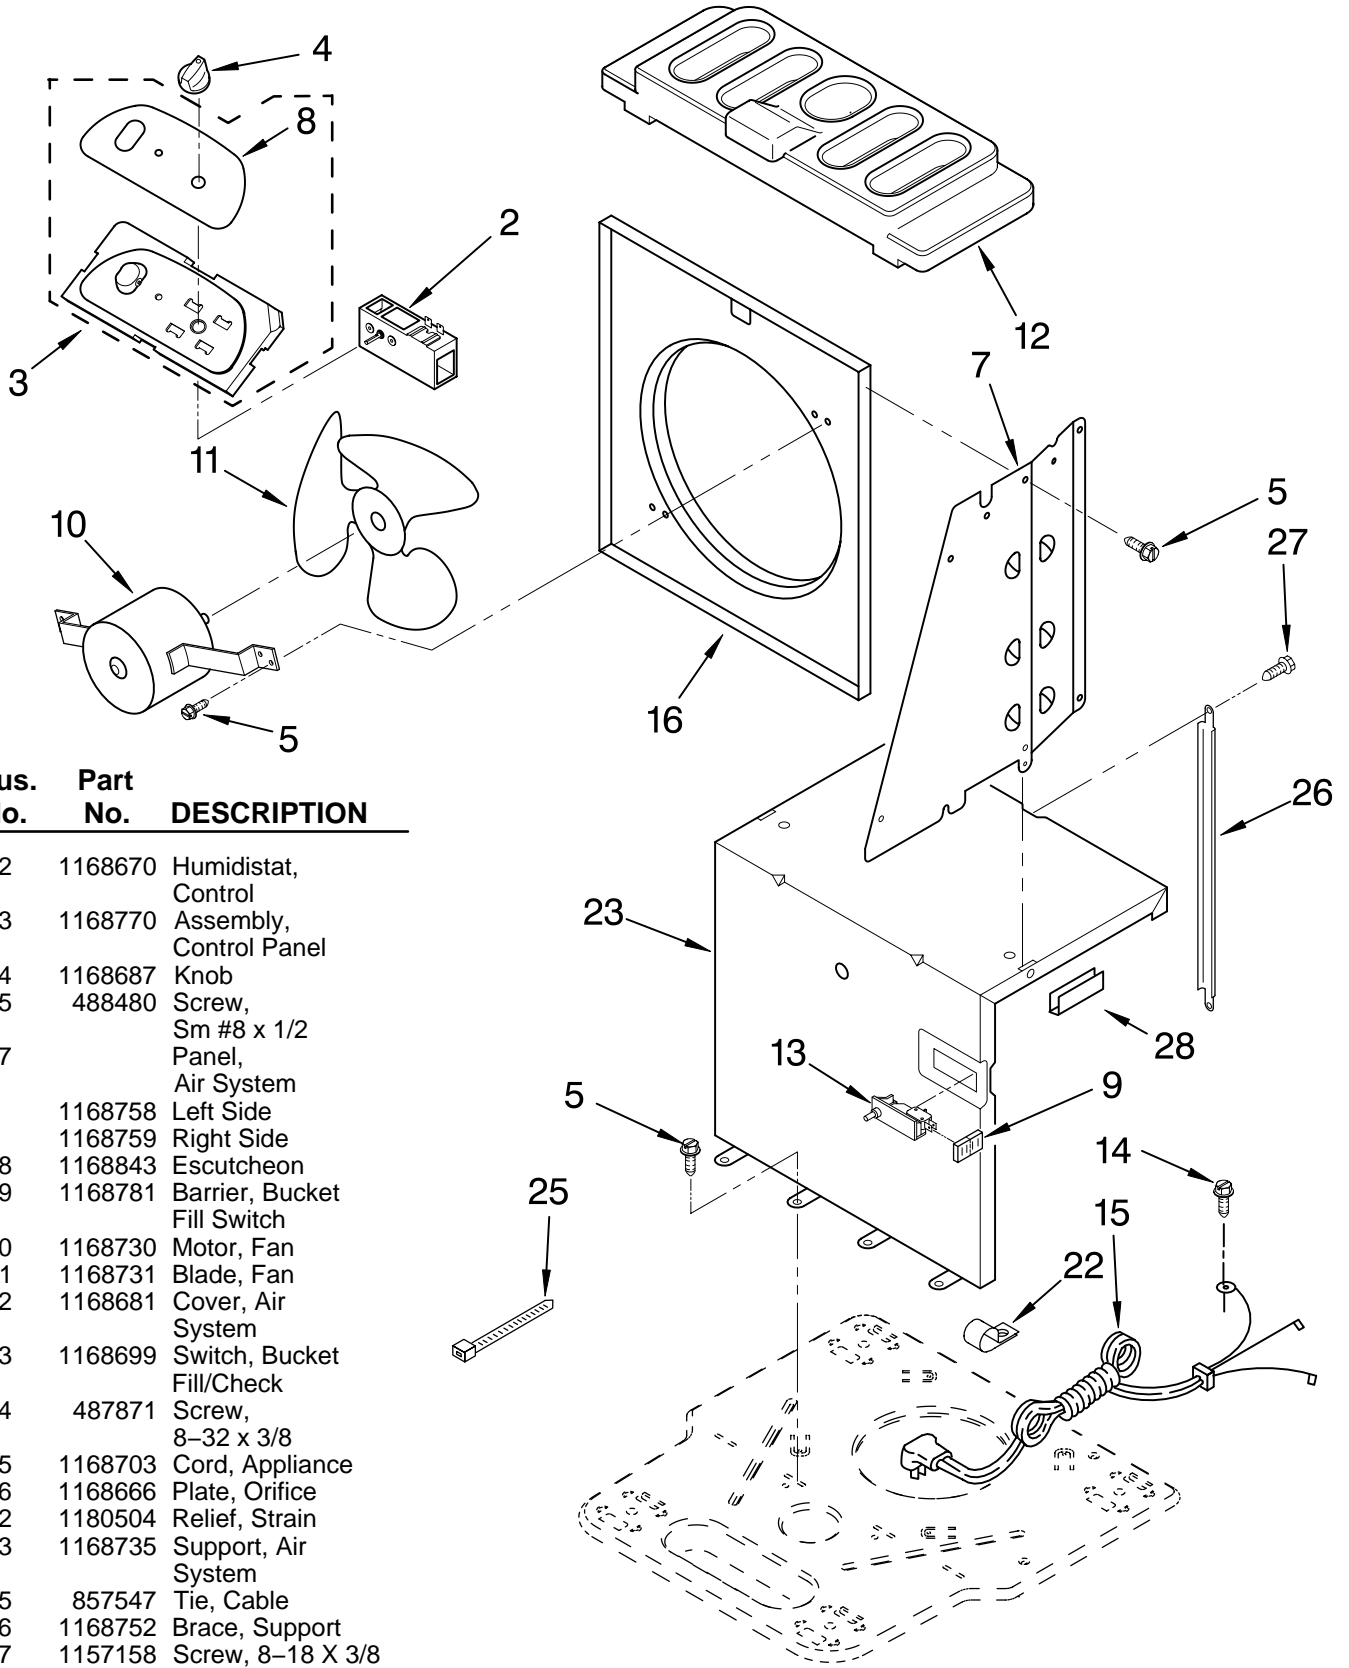

----- Manual continues below -----

AIR FLOW AND CONTROL PARTS

DEHUMIDIFIER

For Model: AD40G1

Illus. No.	Part No.	DESCRIPTION
2	1168670	Humidistat, Control
3	1168770	Assembly, Control Panel
4	1168687	Knob
5	488480	Screw, Sm #8 x 1/2
7		Panel, Air System
	1168758	Left Side
	1168759	Right Side
8	1168843	Escutcheon
9	1168781	Barrier, Bucket Fill Switch
10	1168730	Motor, Fan
11	1168731	Blade, Fan
12	1168681	Cover, Air System
13	1168699	Switch, Bucket Fill/Check
14	487871	Screw, 8-32 x 3/8
15	1168703	Cord, Appliance
16	1168666	Plate, Orifice
22	1180504	Relief, Strain
23	1168735	Support, Air System
25	857547	Tie, Cable
26	1168752	Brace, Support
27	1157158	Screw, 8-18 X 3/8
28	1180634	Edge Guard

UNIT PARTS

For Model: AD40G1

Illus. No.	Part No.	DESCRIPTION
2	1168734	Tube, Restrictor (Length 36.00")
3	1162526	Strainer
6	950061	Spring, Overload
7	1168724	Condenser
8	708532	Bend, Return (9)
9	1168777	Deicer, Bimetal
10	1163837	Overload, Protector
11	950058	Relay, Start
12	950055	Cover, Terminal

Illus. No.	Part No.	DESCRIPTION
13	950056	Retainer, Cover
14	1168726	Evaporator
15	488480	Screw, 8 x 1/2 (4)
16	680975	Washer
17	24364001	Clip, Compressor
19	1168701	Harness, Wire
20	1168722	Grommet (4)
21	1168654	Base
22	1164241	Caster (4)

CABINET PARTS

For Model: AD40G1

Illus. No.	Part No.	DESCRIPTION
1	1168667	Cabinet
2	1172098	Cover, Hose Connection
3	1168762	Clip, Float
4	1168652	Cover, Top
5	1182061	Cover, Front
6	1172075	Float
8	1182080	Bucket, Condensate
10	1168744	Screw