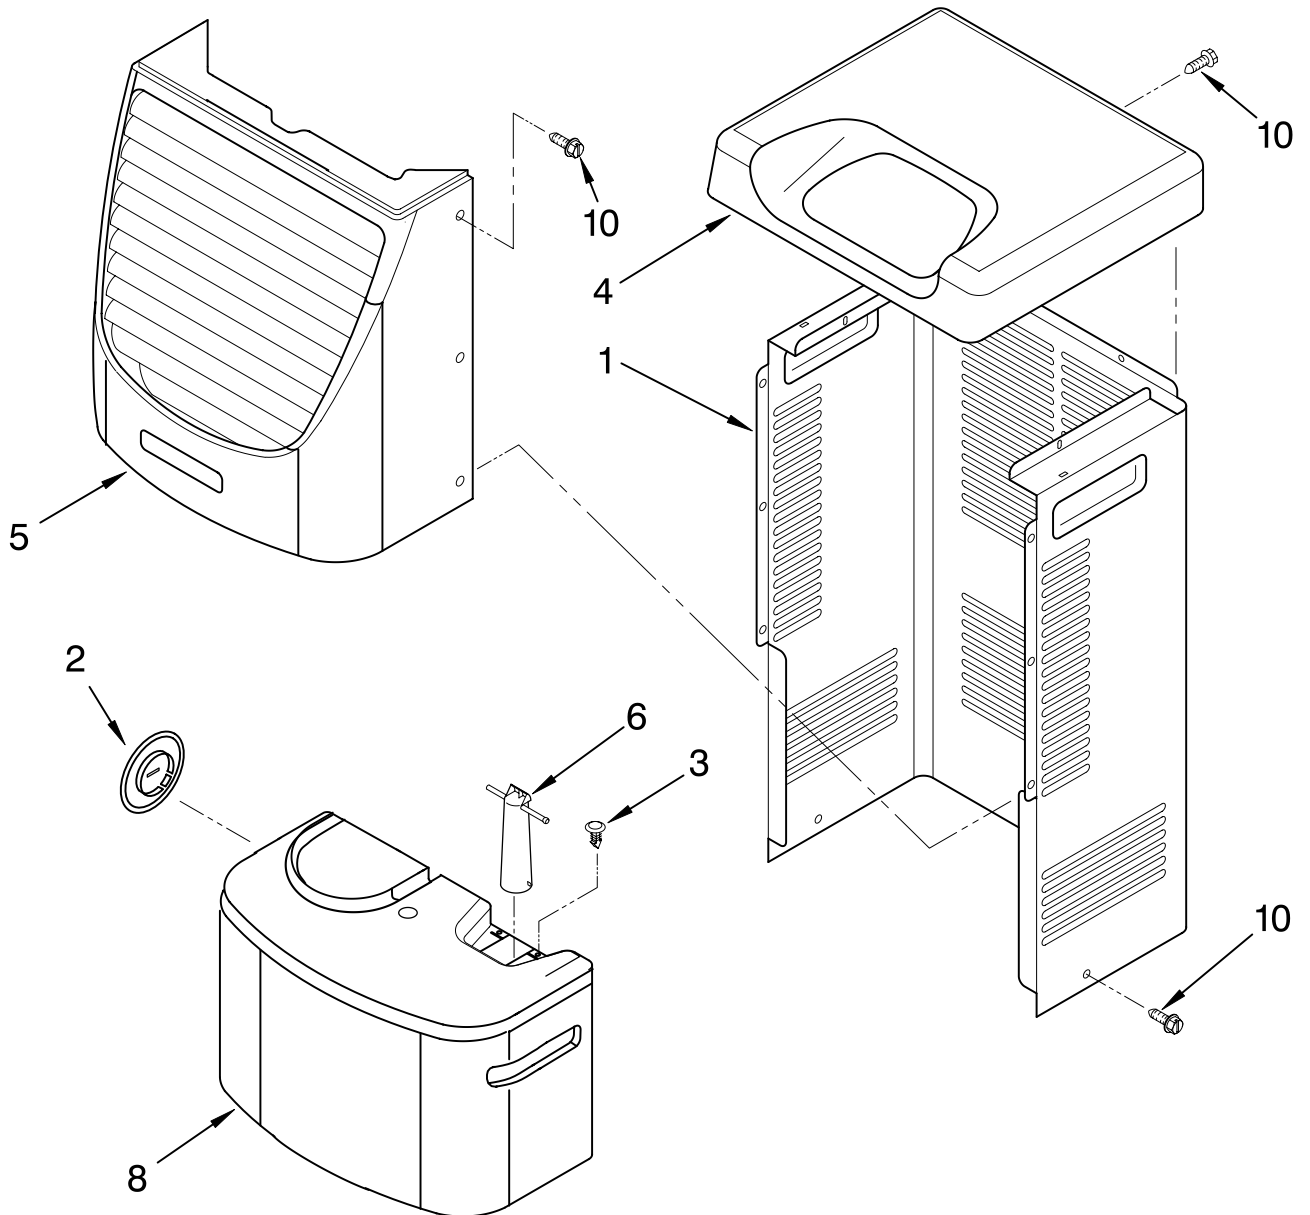

----- Manual continues below -----

AIR FLOW AND CONTROL PARTS

DEHUMIDIFIER

For Model: AD40G1

Illus. No.	Part No.	DESCRIPTION
2	1168670	Humidistat, Control
3	1168770	Assembly, Control Panel
4	1168687	Knob
5	488480	Screw, Sm #8 x 1/2
7		Panel, Air System
	1168758	Left Side
	1168759	Right Side
8	1168843	Escutcheon
9	1168781	Barrier, Bucket Fill Switch
10	1168730	Motor, Fan
11	1168731	Blade, Fan
12	1168681	Cover, Air System
13	1168699	Switch, Bucket Fill/Check
14	487871	Screw, 8-32 x 3/8
15	1168703	Cord, Appliance
16	1168666	Plate, Orifice
22	1180504	Relief, Strain
23	1168735	Support, Air System
25	857547	Tie, Cable
26	1168752	Brace, Support
27	1157158	Screw, 8-18 X 3/8
28	1180634	Edge Guard

UNIT PARTS

For Model: AD40G1

Illus. No.	Part No.	DESCRIPTION
2	1168734	Tube, Restrictor (Length 36.00")
3	1162526	Strainer
6	950061	Spring, Overload
7	1168724	Condenser
8	708532	Bend, Return (9)
9	1168777	Deicer, Bimetal
10	1163837	Overload, Protector
11	950058	Relay, Start
12	950055	Cover, Terminal

Illus. No.	Part No.	DESCRIPTION
25	1164774	Compressor, (Complete Assembly)
26	1168761	Pan, Drain
27	854624	Bend, Return (9)
29	1162650	Insulation (Restrictor Tube)

REFRIGERANT CHARGE

8.00 OZ.

**Production Compressor Requires Production Electrical Components.
 Service Compressor Requires Service Electrical Components.
 For Further Information, Refer to Filmcard 19.1.**

CABINET PARTS

For Model: AD40G1

Illus. No.	Part No.	DESCRIPTION
1	1168667	Cabinet
2	1172098	Cover, Hose Connection
3	1168762	Clip, Float
4	1168652	Cover, Top
5	1182061	Cover, Front
6	1172075	Float
8	1182080	Bucket, Condensate
10	1168744	Screw