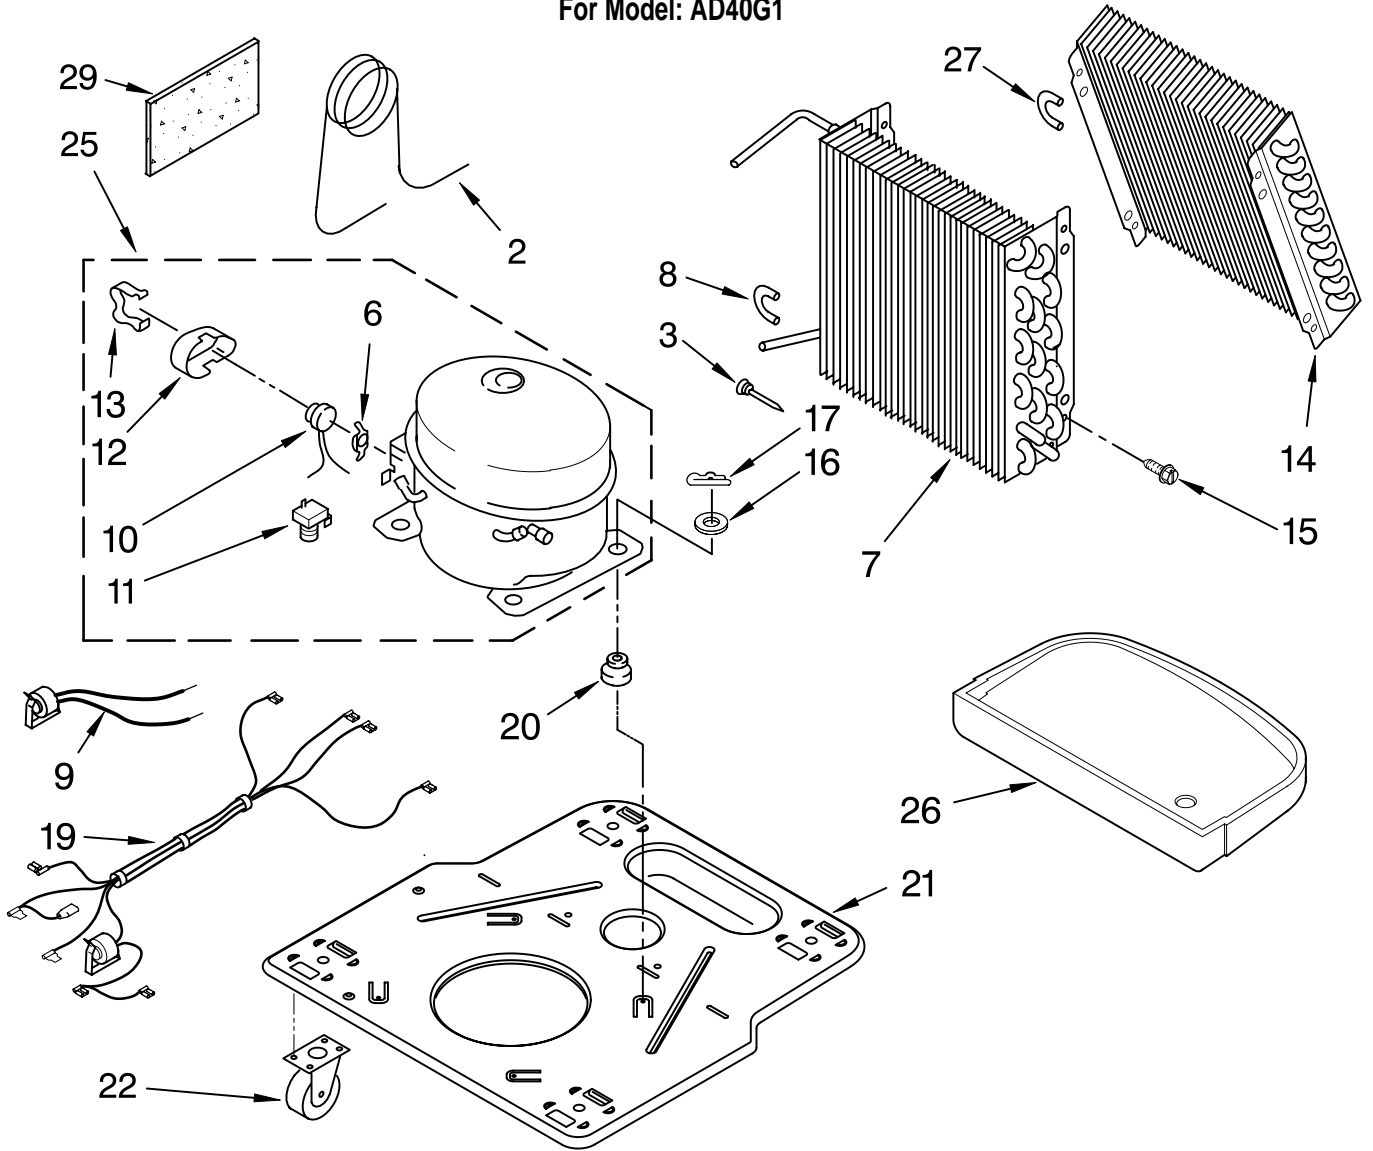

----- Manual continues below -----

AIR FLOW AND CONTROL PARTS

DEHUMIDIFIER

For Model: AD40G1

Illus. No.	Part No.	DESCRIPTION
2	1168670	Humidistat, Control
3	1168770	Assembly, Control Panel
4	1168687	Knob
5	488480	Screw, Sm #8 x 1/2
7		Panel, Air System
	1168758	Left Side
	1168759	Right Side
8	1168843	Escutcheon
9	1168781	Barrier, Bucket Fill Switch
10	1168730	Motor, Fan
11	1168731	Blade, Fan
12	1168681	Cover, Air System
13	1168699	Switch, Bucket Fill/Check
14	487871	Screw, 8-32 x 3/8
15	1168703	Cord, Appliance
16	1168666	Plate, Orifice
22	1180504	Relief, Strain
23	1168735	Support, Air System
25	857547	Tie, Cable
26	1168752	Brace, Support
27	1157158	Screw, 8-18 X 3/8
28	1180634	Edge Guard

UNIT PARTS

For Model: AD40G1

Illus. No.	Part No.	DESCRIPTION
2	1168734	Tube, Restrictor (Length 36.00")
3	1162526	Strainer
6	950061	Spring, Overload
7	1168724	Condenser
8	708532	Bend, Return (9)
9	1168777	Deicer, Bimetal
10	1163837	Overload, Protector
11	950058	Relay, Start
12	950055	Cover, Terminal

Illus. No.	Part No.	DESCRIPTION
13	950056	Retainer, Cover
14	1168726	Evaporator
15	488480	Screw, 8 x 1/2 (4)
16	680975	Washer
17	24364001	Clip, Compressor
19	1168701	Harness, Wire
20	1168722	Grommet (4)
21	1168654	Base
22	1164241	Caster (4)

CABINET PARTS

For Model: AD40G1

Illus. No.	Part No.	DESCRIPTION
1	1168667	Cabinet
2	1172098	Cover, Hose Connection
3	1168762	Clip, Float
4	1168652	Cover, Top
5	1182061	Cover, Front
6	1172075	Float
8	1182080	Bucket, Condensate
10	1168744	Screw