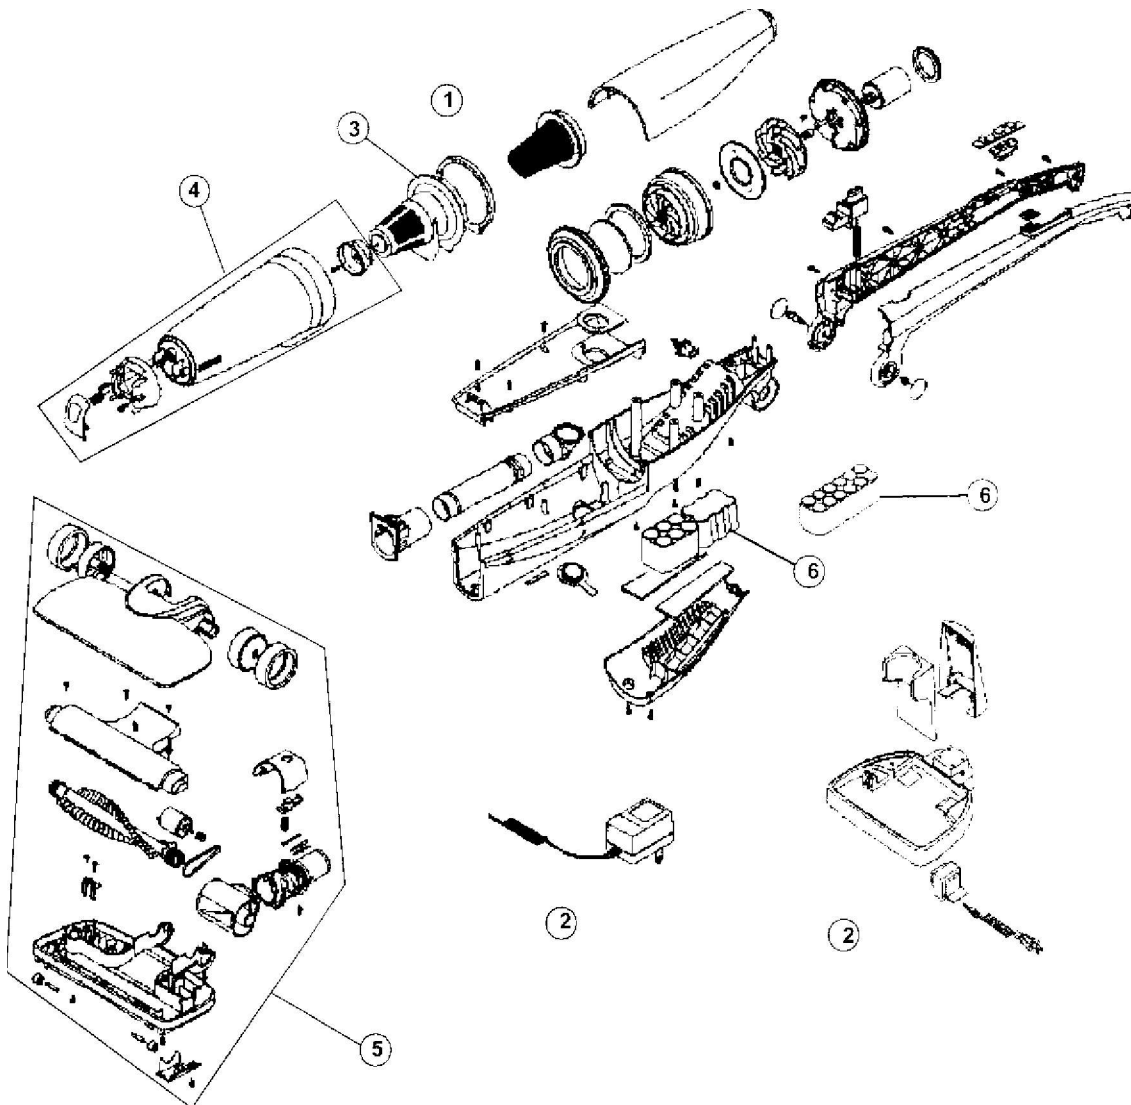

Dirt Devil

VIBE
Cordless Stick Vac

**Quick
POWER**
Cordless Stick Vac

**EXTREME
POWER**

**QUICK
POWER**

PLATINUM FORCE

MODEL NO.

083414

083415VX

083472

083472F

HDS400

MODEL NO.

083414
083415VX
083472
083472F
HDS400

Item	Part Number	Model's To Fit	Part Description
1	2S10880000	083414, 083415VX, 083472, 083472F, HDS400	FILTER ASSEMBLY
2	2SI0341000	083414, 083415VX, HDS400	14.4 CHARGER ASSEMBLY
	2SI0347000	083472	7.2 CHARGER ASSEMBLY
	2SI0992000	083472F - SEE NOTES	7.2 CHARGER ASSEMBLY
3	1S10880000	083414, 083415VX, 083472, 083472F, HDS400	FILTER ADAPTOR
4	2SI0200000	083414, 083415VX, 083472, 083472F, HDS400	DIRT CUP ASSEMBLY
5	2SI0034100	083414, HDS400	NOZZLE ASSEMBLY
		083415VX	NOZZLE ASSEMBLY
	2SI0201000	083472	NOZZLE ASSEMBLY
		083472F	NOZZLE ASSEMBLY
6	2S18341000	083414, 083415VX, HDS400	BATTERY ASSEMBLY
	2S18347000	083472, 083472F	BATTERY ASSEMBLY

To convert a Royal/Dirt Devil part # to an ESSCO part #,
Drop the first digit, the last 3 & add "RO-" to the beginning.
i.e. 1-232213-000 becomes RO-232213