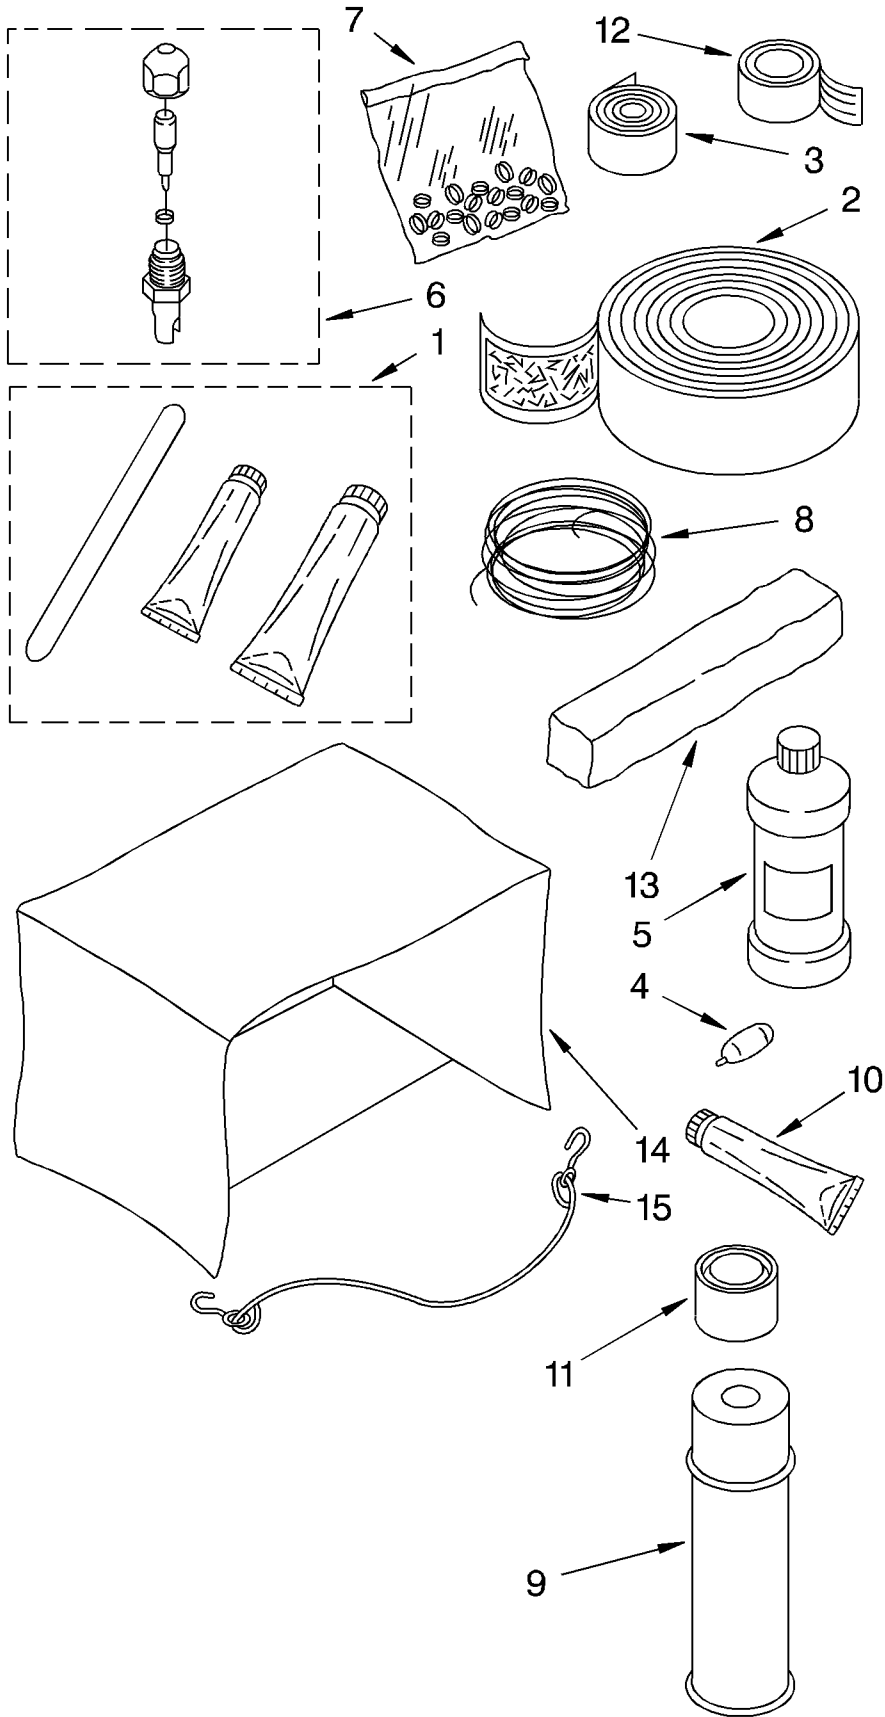

OPTIONAL PARTS (NOT INCLUDED)

For Model: AR1000XA0