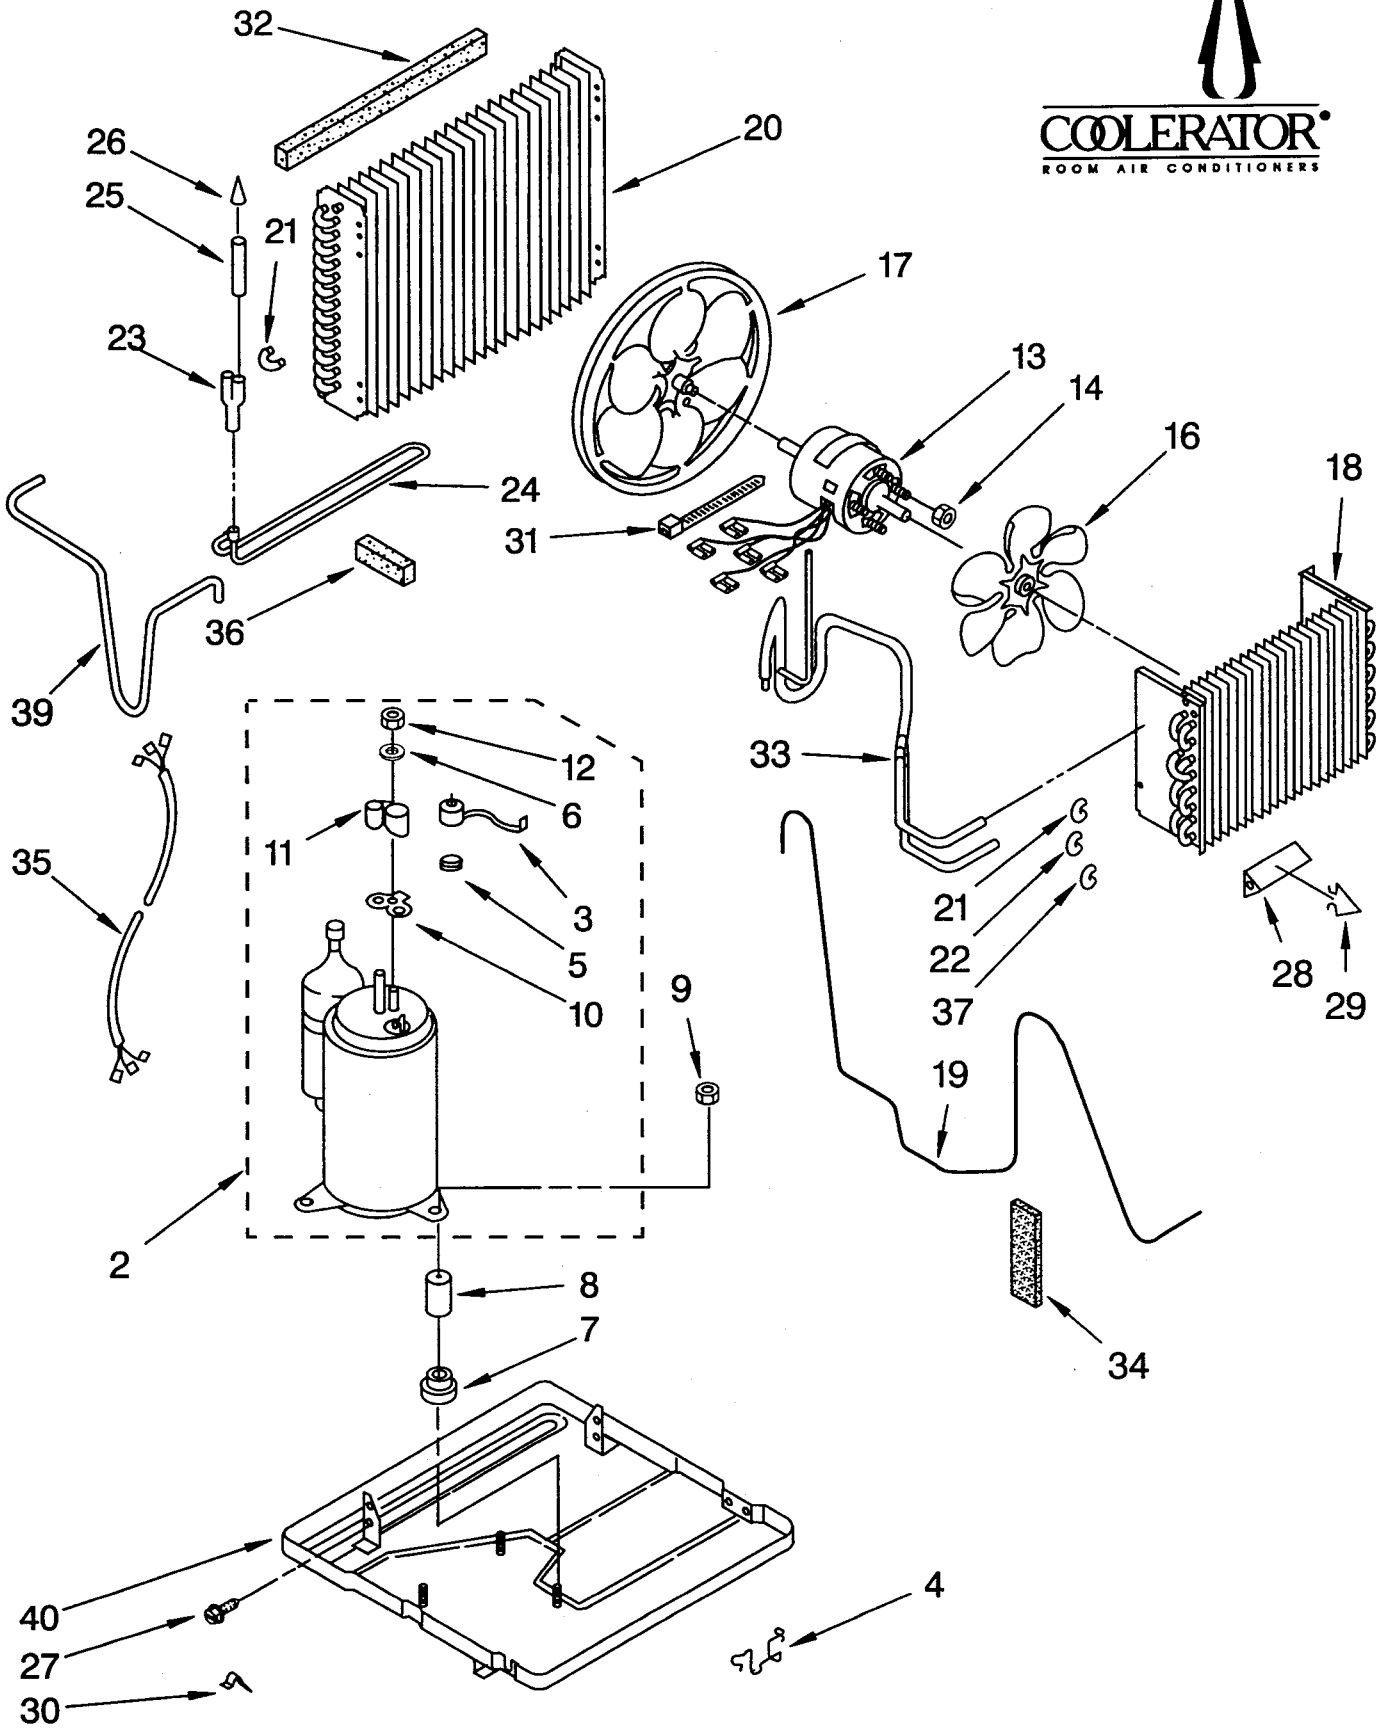

# UNIT PARTS

For Model: AR100XA0

AIR CONDITIONER

9/94

2	1163572	Compressor
3	951865	Overload
4	949634	Clip, Cabinet Front Mtg (2)
5	950032	Spring, Overload
6	950037	Gasket, Nut
7	950021	Grommet, Compressor Mounting (3)
8	950020	Sleeve, Compressor Mounting (3)
9	858121	Nut, Lock (3)
10	950035	Gasket, Terminal Cover
11	950036	Cover, Terminal
12	950027	Nut, Hex
13	1164696	Motor, Fan
14	488130	Nut, Hex Keps 8-32 (4)
16	1161594	Blade, Fan (Evaporator)
17	1160946	Blade, Fan (Condenser)
18	1164692	Evaporator
19	1164700	Tube, Restrictor
20	1160065	Condenser
21	708531	Bend, Return Evaporator (6) Condenser (13)
22	708532	Bend, Return Evaporator (1)
23	947364	Tube, Flow Divider
24	1160032	Tube, Extension
25	951437	Tube, Outlet (Includes No. 26)
26	49599	Strainer, Tube
27	488480	Screw, SM #8 x 1/2A (7)
28	996773	Anticipator, Temperature
29	475577	Clip, Temperature Anticipator
30	642684	Clamp, Tube
31	857547	Tie, Cable
32	948090	Seal, Condenser Top
33	1164706	Tube, Suction
34	1162616	Seal, Anti-Rub
35	484136	Harness, Wiring
36	859600	Seal, Condenser Bottom
37	1158407	Bend, Return (1)
39	1161574	Tube, Discharge
40	950019	Base