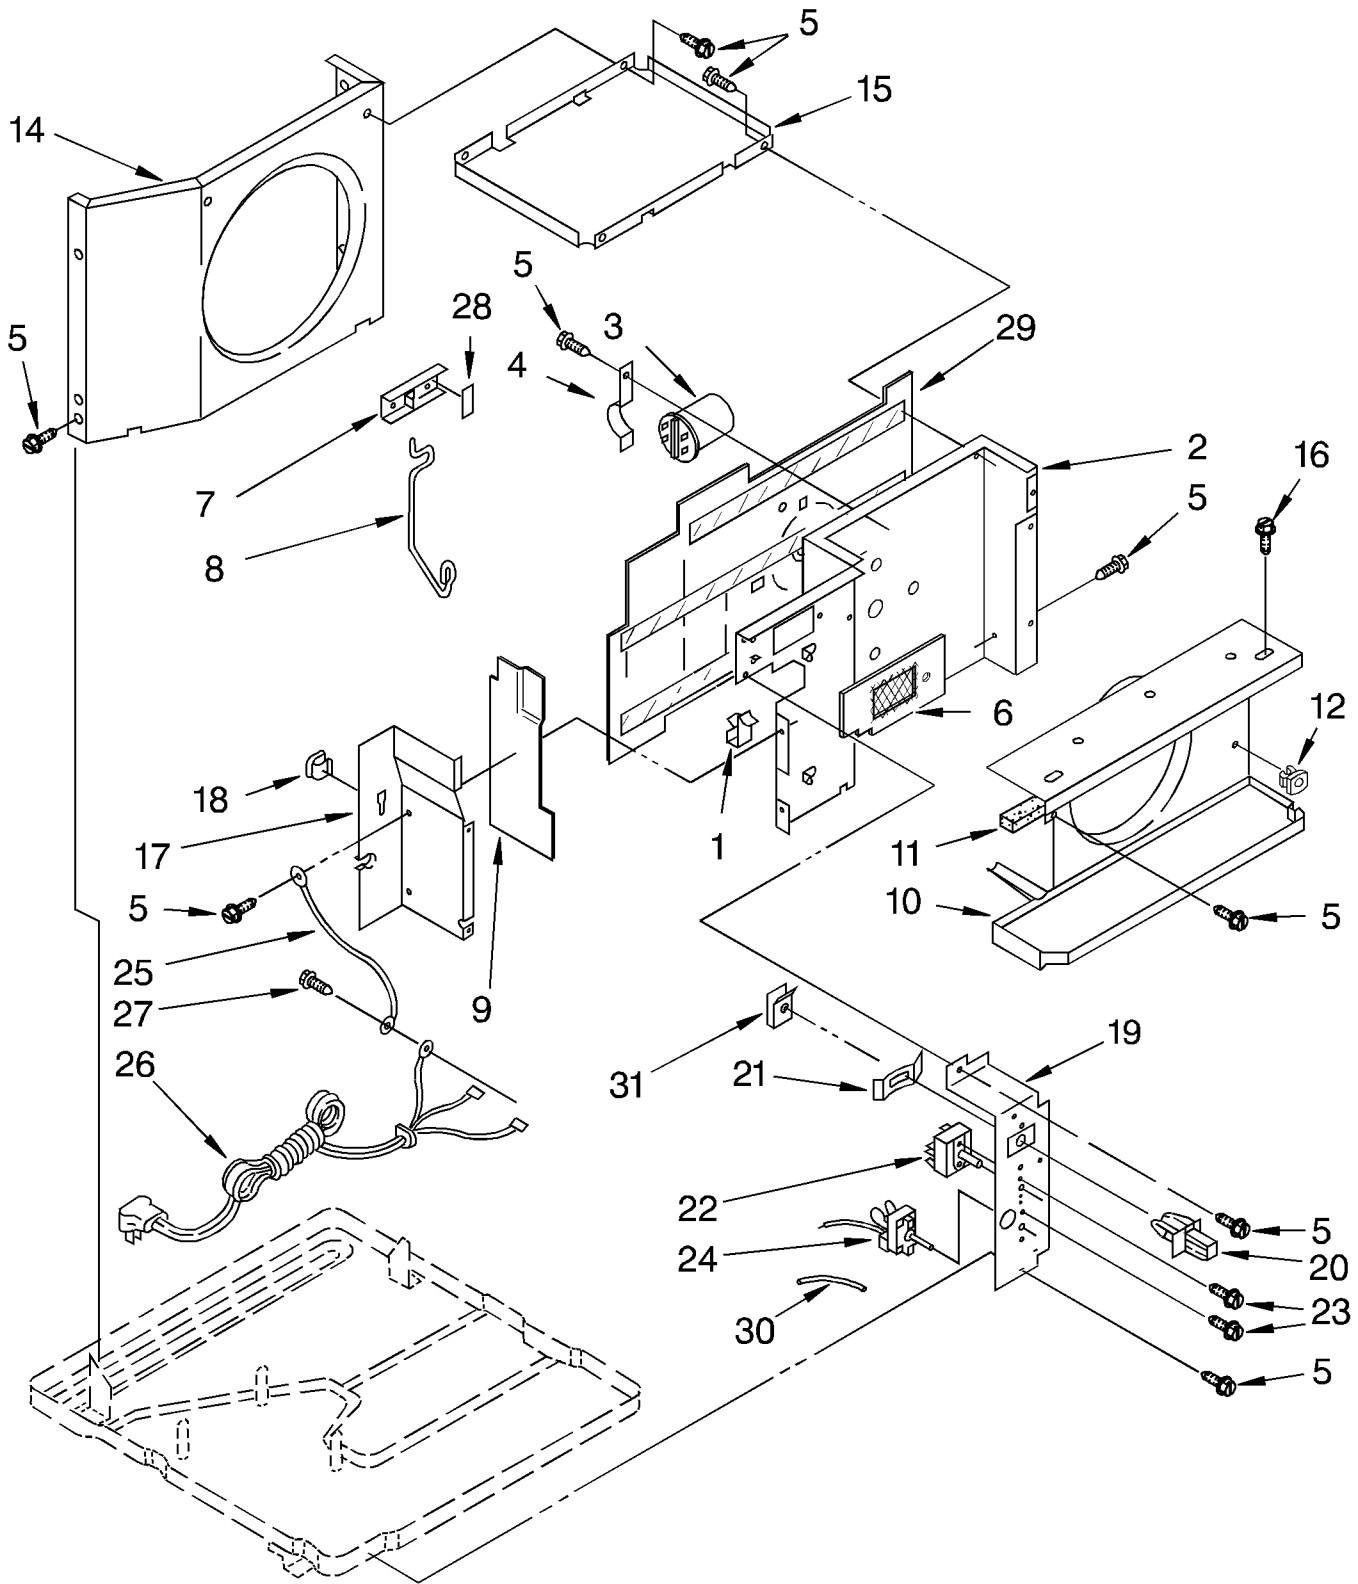

LITERATURE PARTS

LIT1155974	Installation Instructions
LIT1165237	Tech Sheet
LIT1165234	Wiring Diagram
LIT1156767	Operation Guide

REFRIGERANT CHARGE 19.25 OZ.

Production Compressor Requires Production Electrical Components. Service Compressor Requires Service Electrical Components. For Further Information, Refer to Filmcard 19.1.

# AIR FLOW AND CONTROL PARTS

For Model: AR100XA0

1	852451	Clamp, Cable
2	1165182	Wall, Dividing
3	1162594	Capacitor, Running
4	1162954	Bracket, Running Capacitor
5	488480	Screw, S.M.#8 x 1/2
6	1162926	Screen/Insulation Asy.
7	644206	Door, Exhaust
8	856042	Arm, Exhaust Door
9	1163514	Insulation, Dividing Wall Ext.
10	948219	Shroud, Evaporator (Includes No.11)
11	948220	Insulation, Evaporator Cover
12	487808	Fastener, Snap
14	856037	Shroud, Condenser
15	1156536	Support, Unit (2)
16	487910	Screw, S.M.#8 x 1/2 (2)
17	994561	Extension, Dividing Wall
18	644401	Retainer, Clip
19	996966	Panel, Control
20	953066	Actuator, Door
21	858765	Spring, Detent
22	1165243	Switch, Rotary
23	488734	Screw, Machine 6-32 x .175 (4)
24	949431	Control, Temperature
25	856094	Wire, Ground
26	1165241	Cable, Appliance
27	487871	Screw, ST 8-32 x 3/8
28	1159175	Spacer
29	1163432	Insulation, Dividing Wall
30	475841	Insulator, Sleeve
31	1162627	Clip, Exhaust Door Linkage