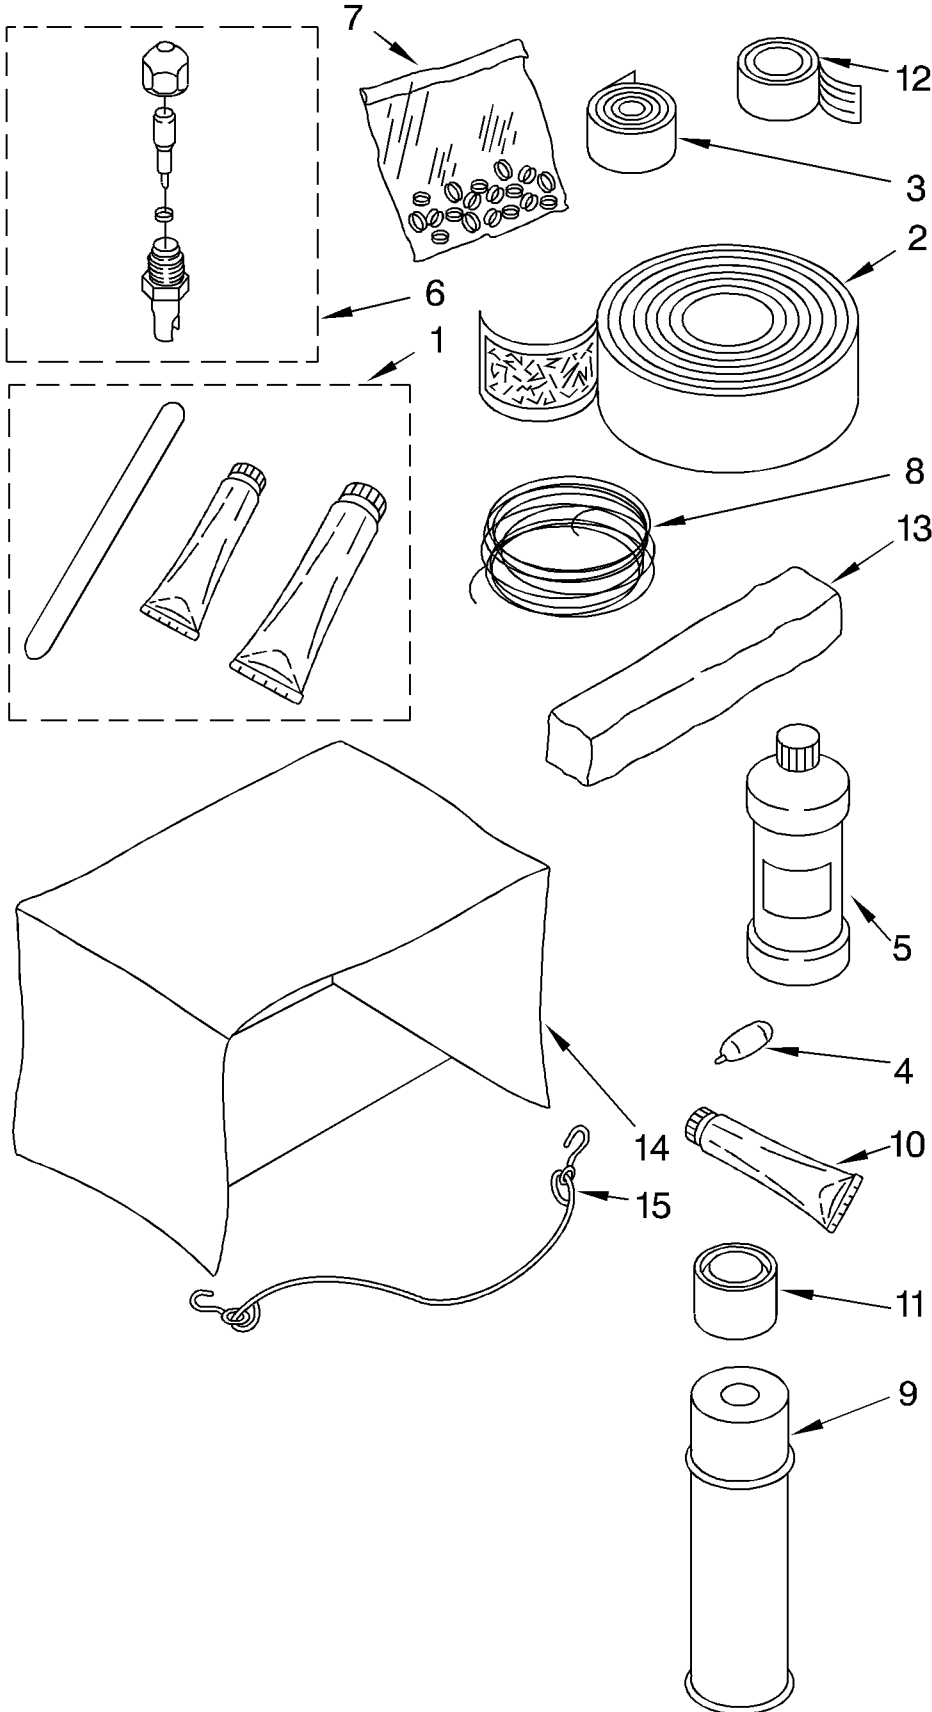

OPTIONAL PARTS (NOT INCLUDED)

For Model: AR1800XA0