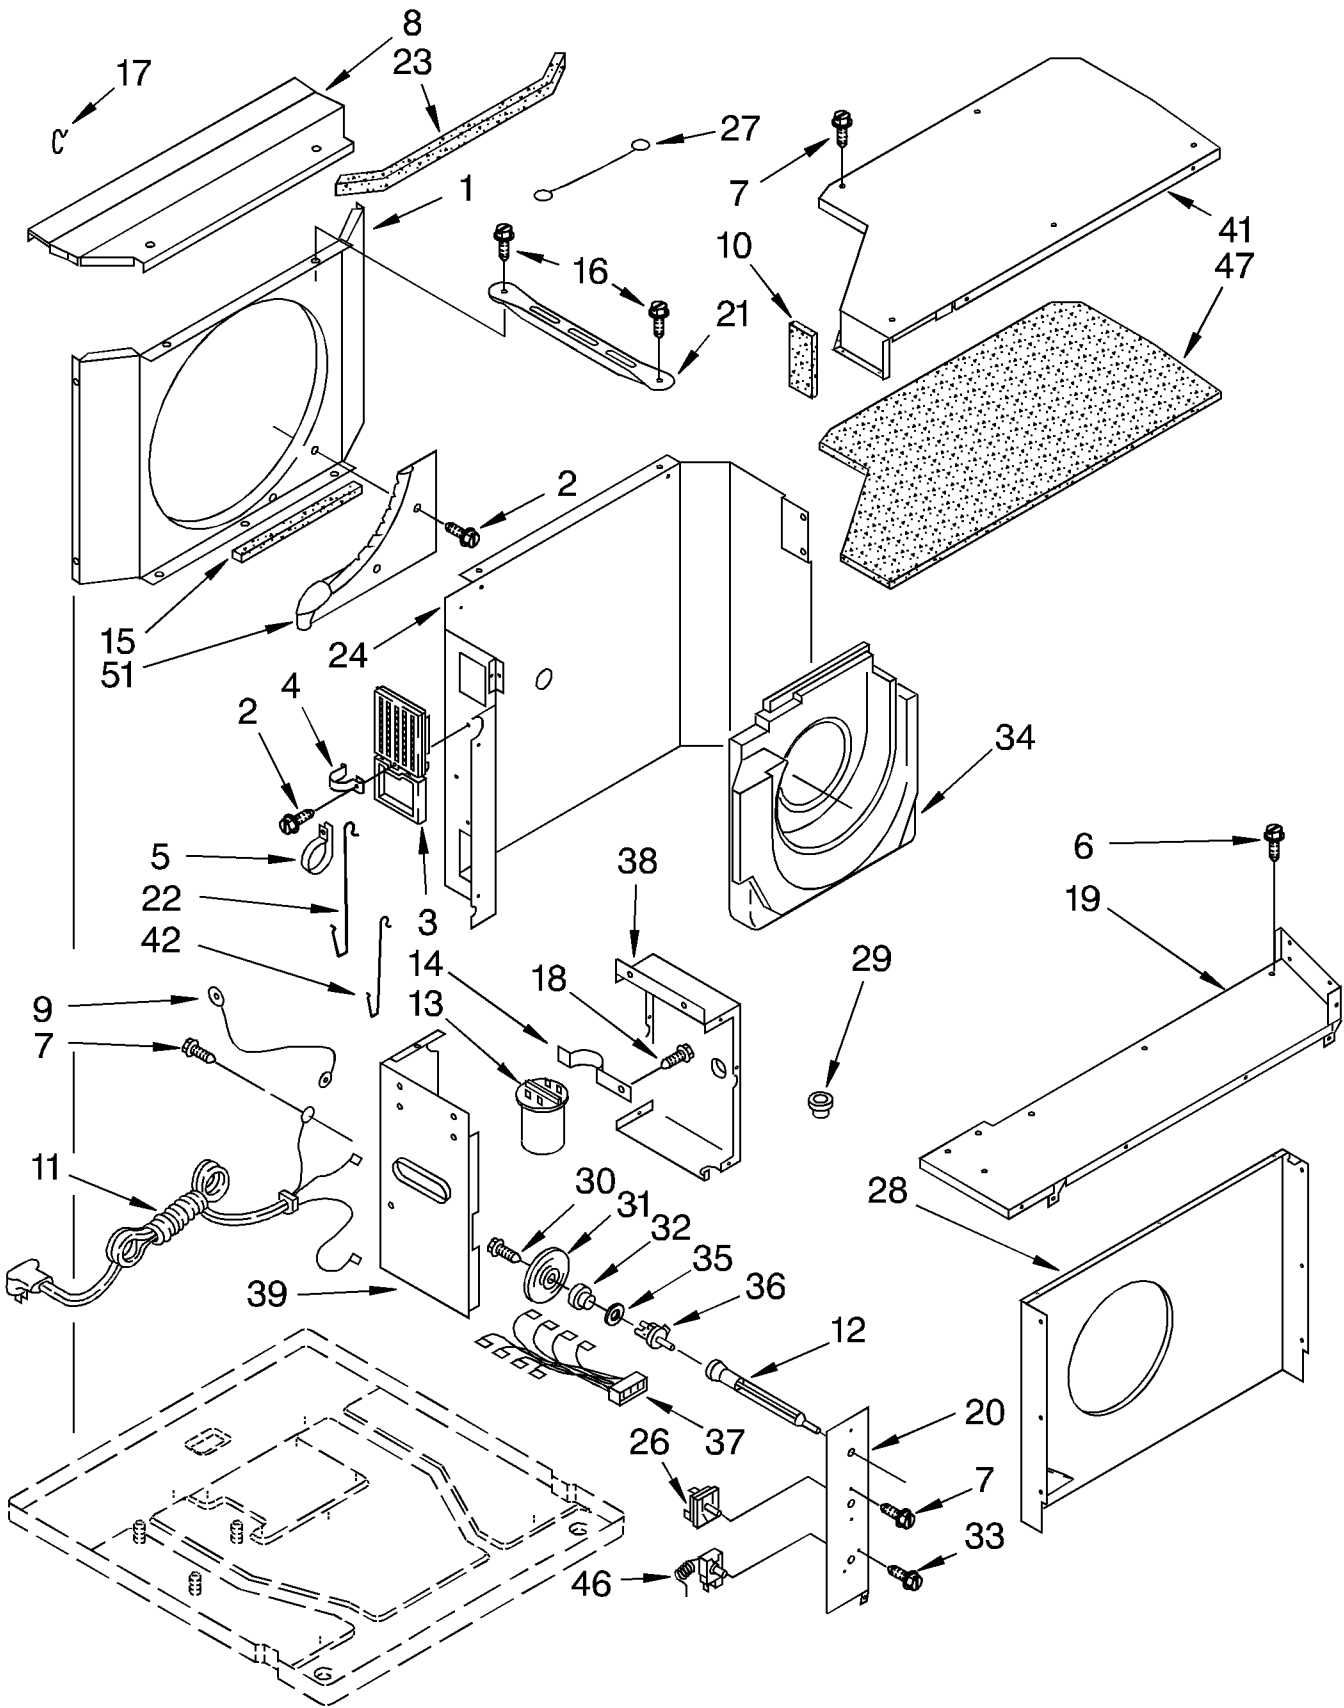

AIRFLOW AND CONTROL PARTS

For Model: AR1800XA0