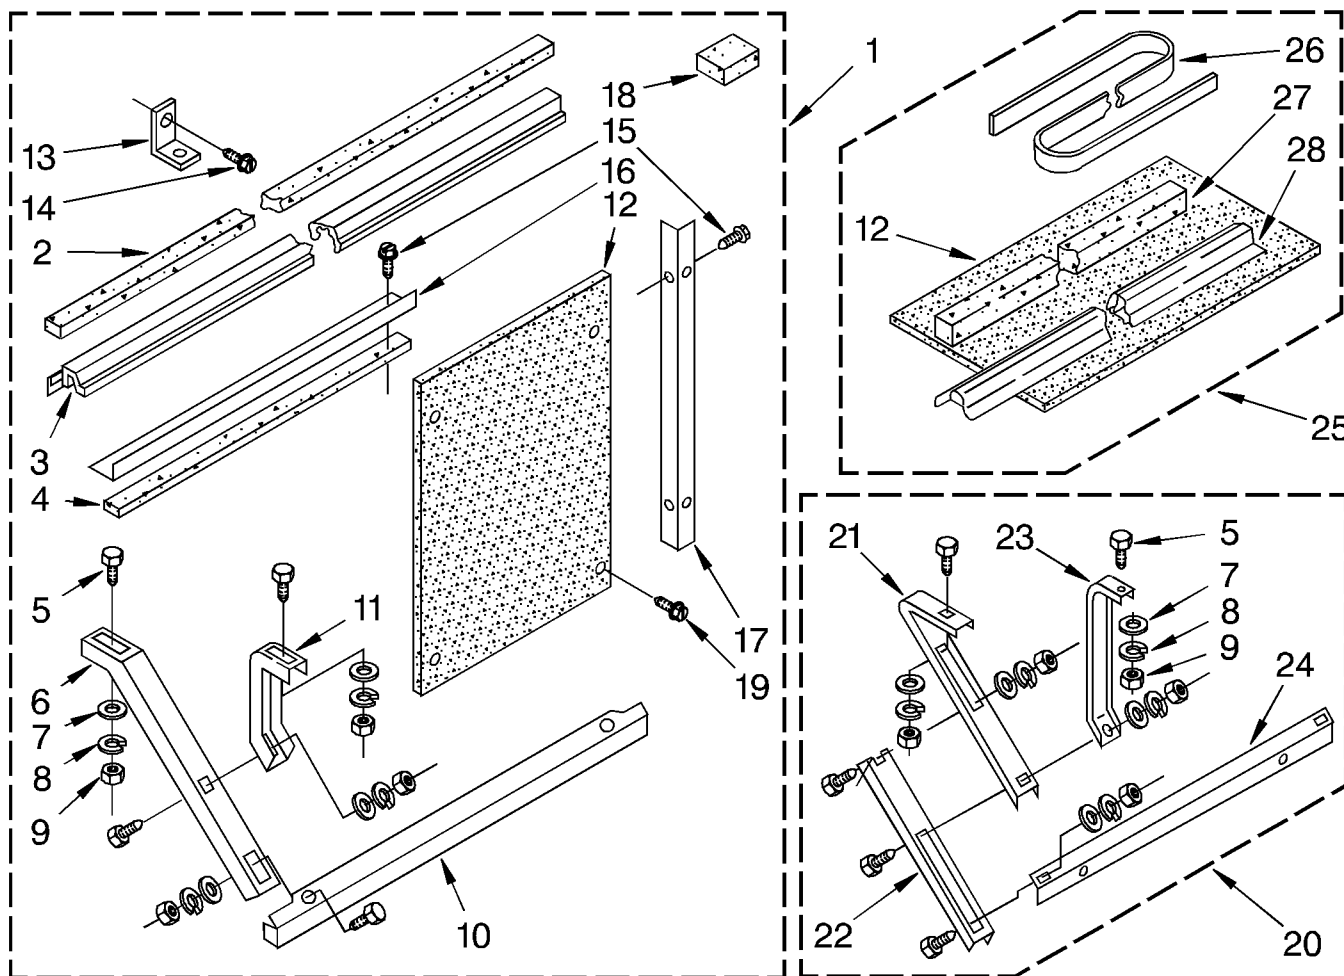

INSTALLATION PARTS

For Model: AR1800XA0

An Installation Kit is included with your air conditioner. If repair parts are required at a later date, you may select the correct part number from this listing.

Other Installation Kits shown below may be ordered where special circumstances require them.