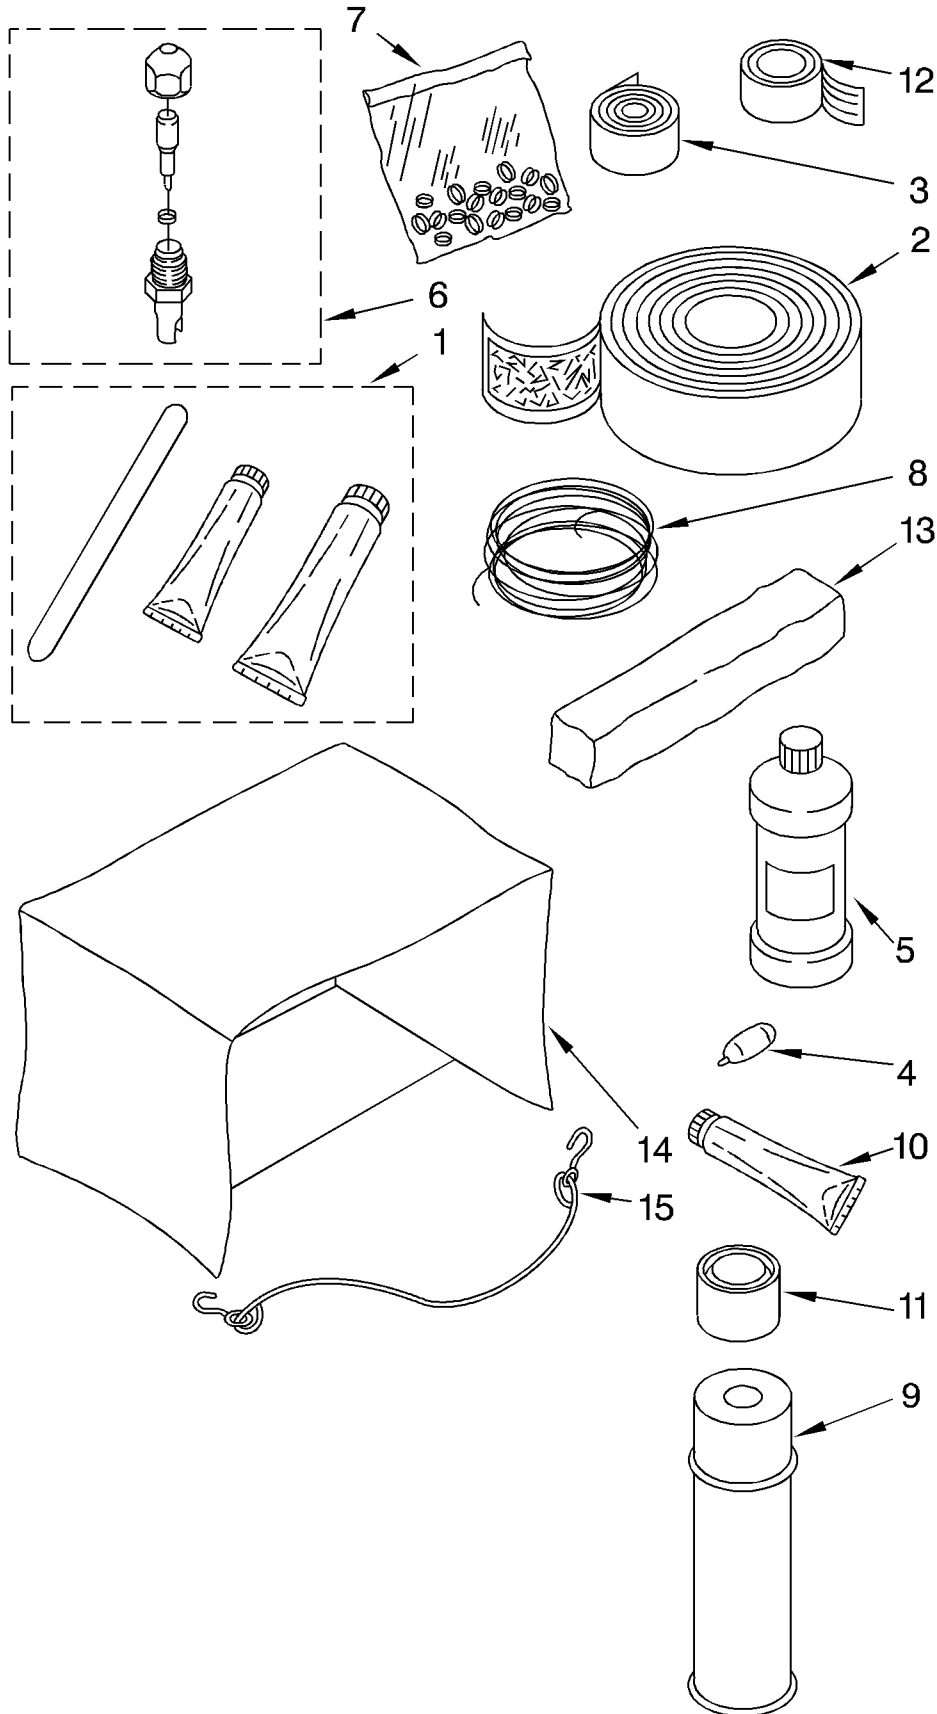

OPTIONAL PARTS (NOT INCLUDED)

For Model: AR1800XA0