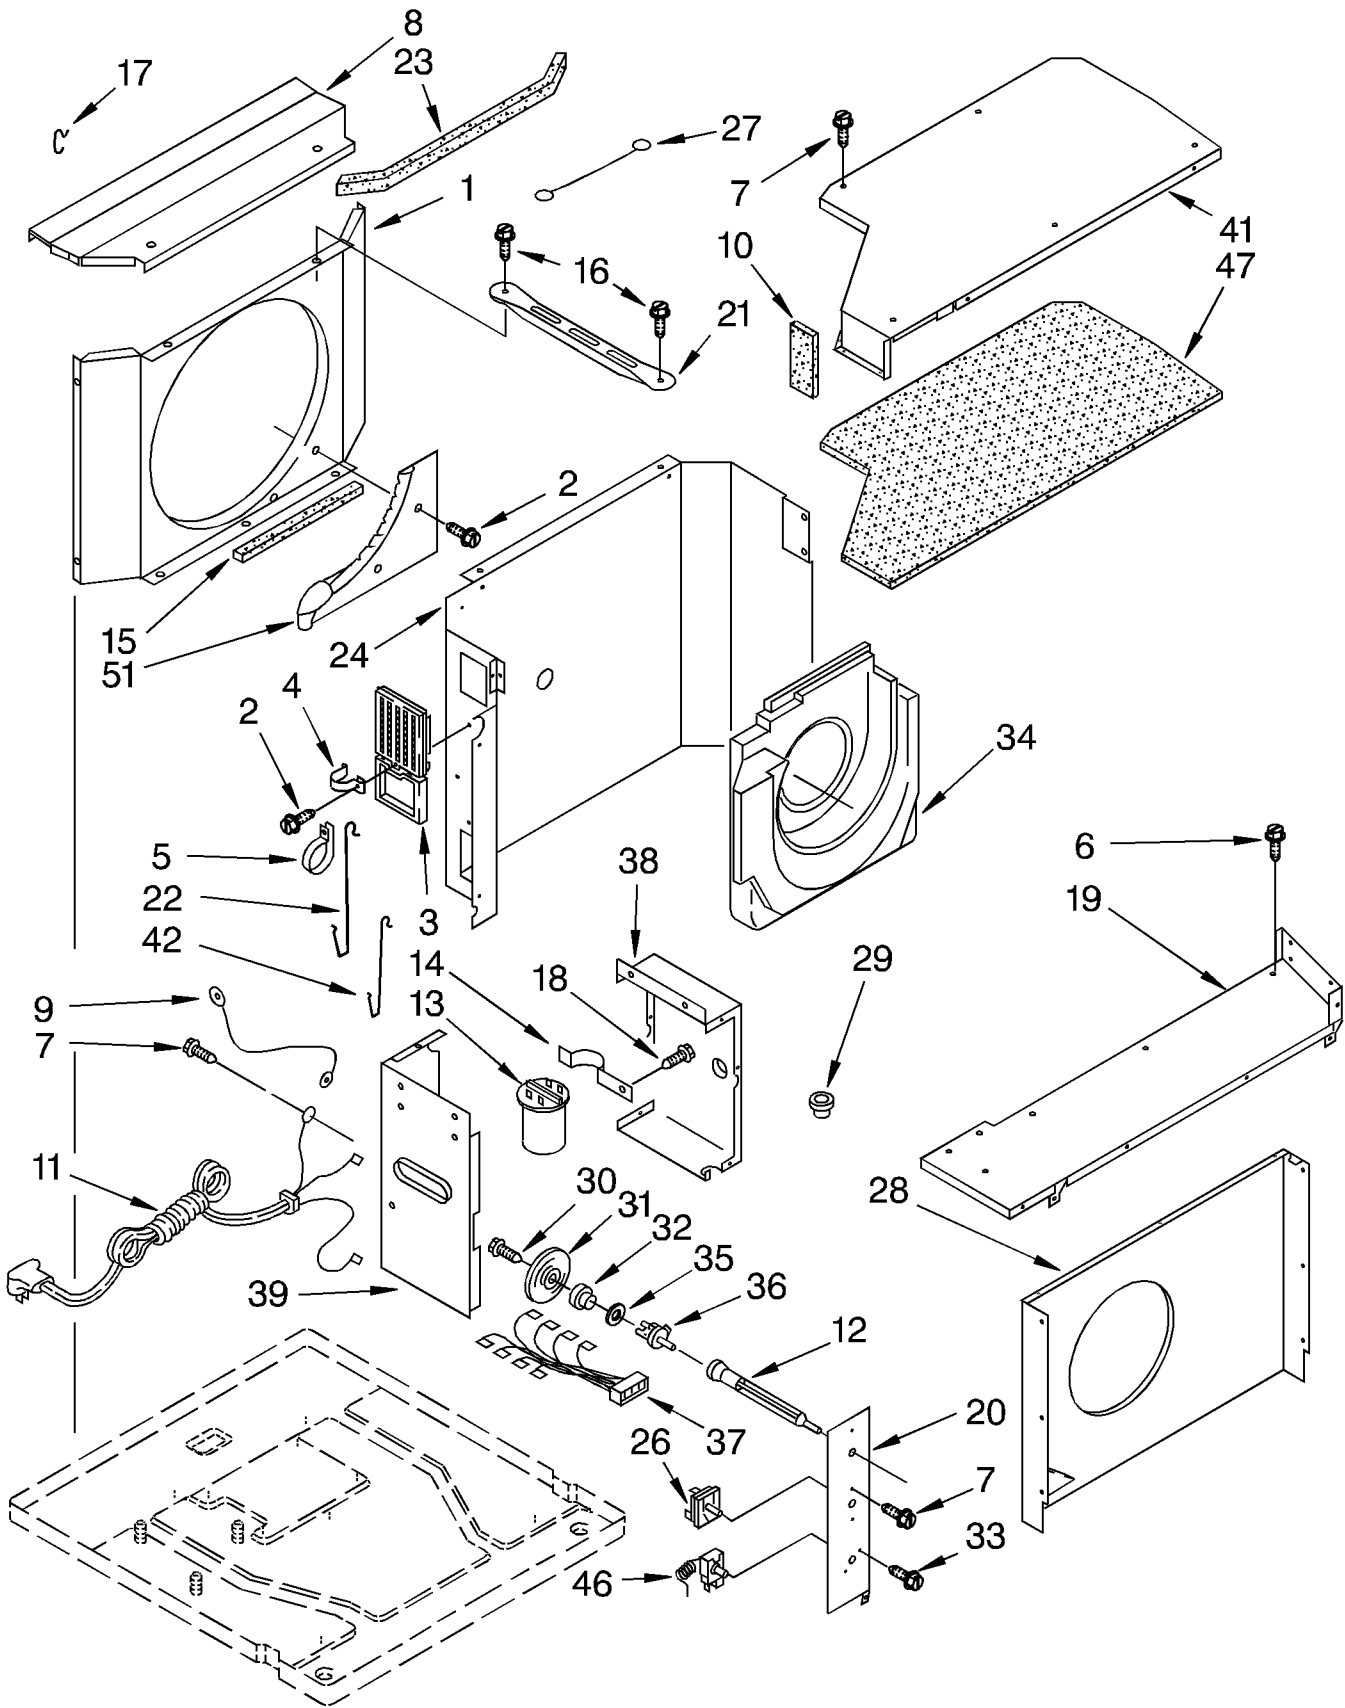

AIRFLOW AND CONTROL PARTS

For Model: AR1800XA0