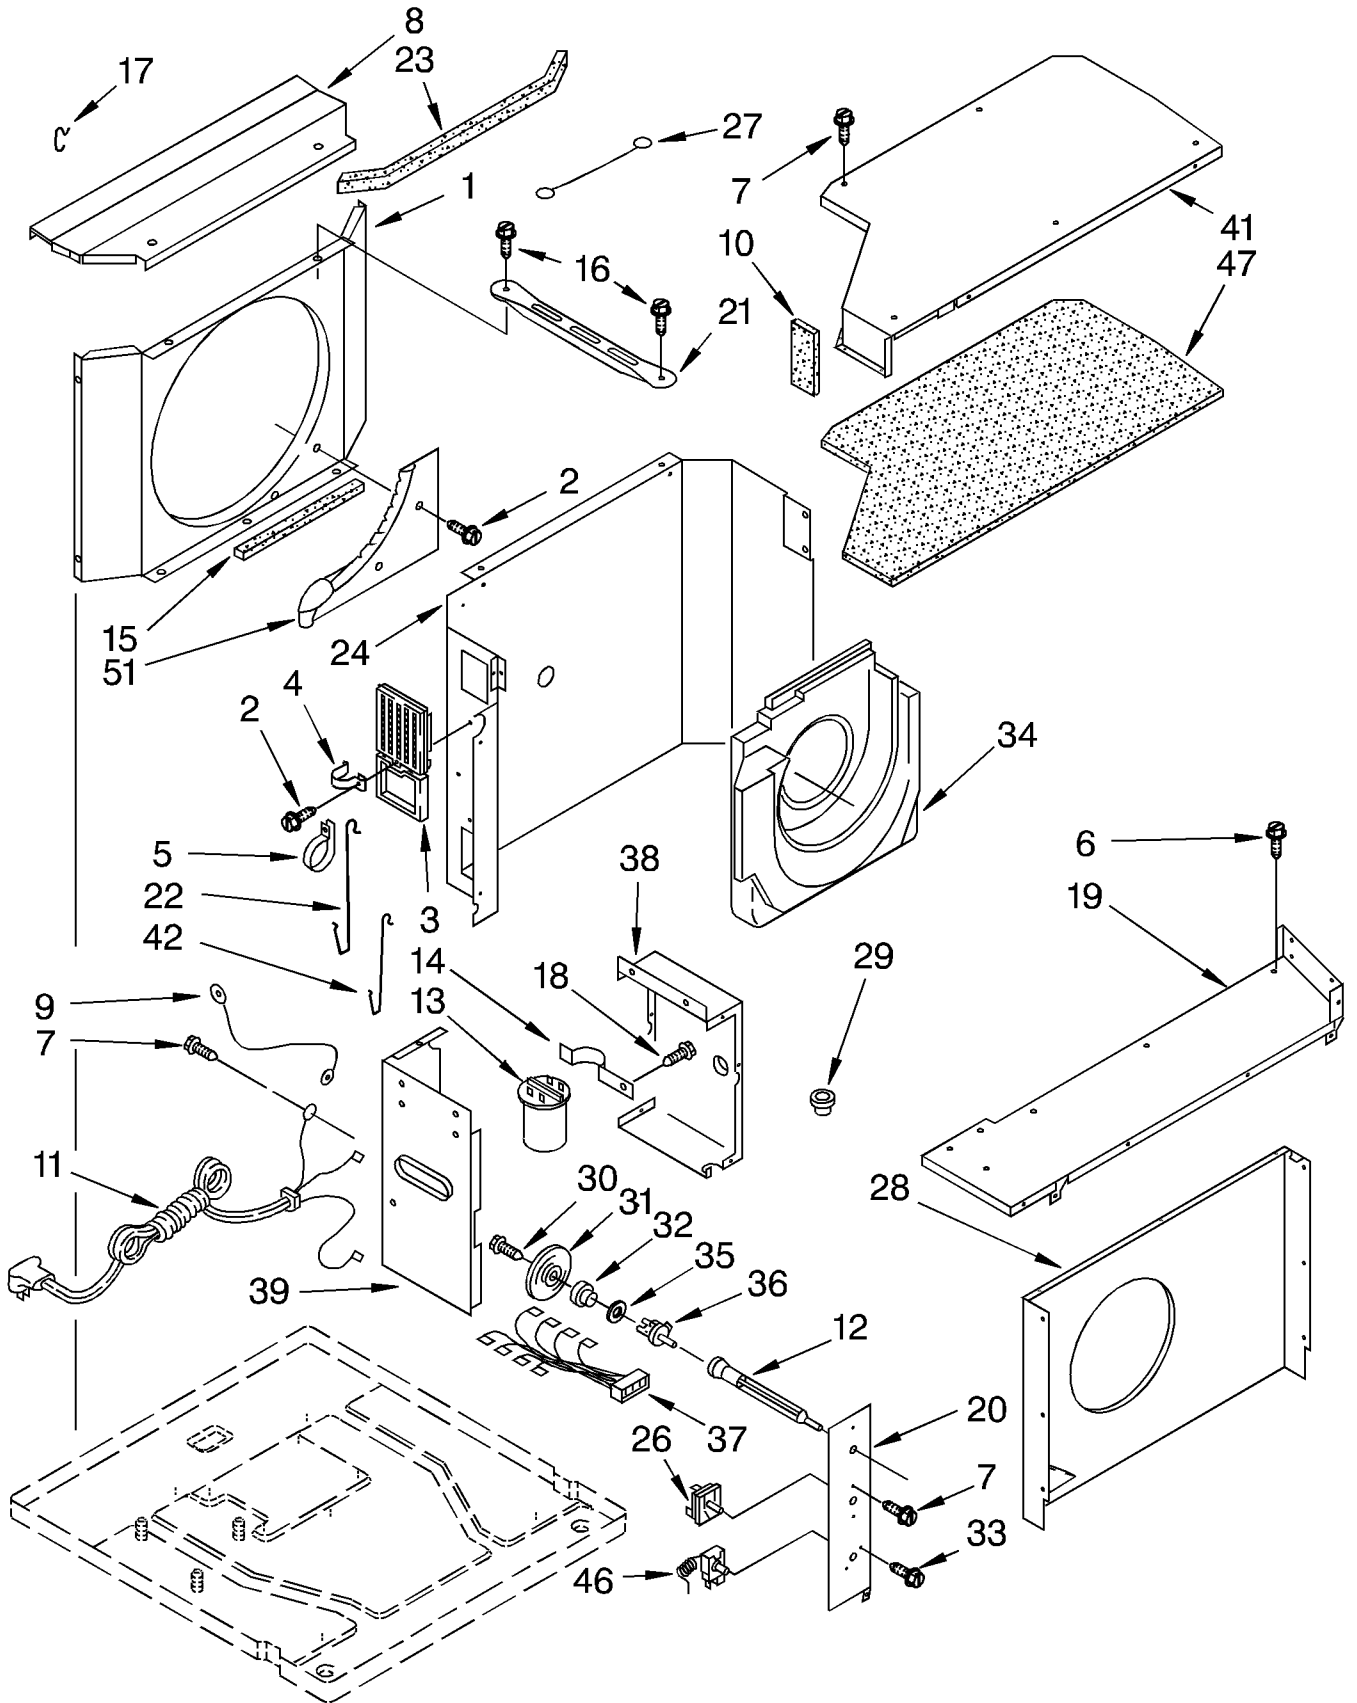

# AIRFLOW AND CONTROL PARTS

For Model: AR1800XA0

1	1157403	Shroud, Condenser
2	1159222	Screw
3	1160652	Door, Air (2)
4	1160653	Spring, Door (2)
5	1163775	Clamp, Wiring
6	488624	Screw 8 x 3/8
7	1157158	Screw #8-3/8
8	1157407	Top, Condenser
9	856094	Wire, Ground
10	1162616	Seal, Anti-Rub
11	1161710	Cord, Appliance
12	1161504	Control, Shaft
13	1163756	Capacitor
14	1160674	Bracket, Capacitor
15	1163332	Seal, Condensate Cup
16	1157158	Screw, 3/8
17	1164511	Clip, Shroud (2)
18	1163469	Screw 8 x 5/8
19	1160709	Evap. Shroud Top
20	1160676	Panel, Control
21	1160708	Support, Unit (2)
22	1162063	Wire, Control Fresh Air
23	1158732	Seal, Shroud
24	1164483	Dividing Wall
26	1157650	Switch Rotary
27	1156982	Wire, Thermostat To Switch
28	1160666	Shroud Assembly, Evaporator
29	997285	Cup, Condensate Drain
30	489092	Screw 7-18 x 5/8
31	647882	Cam, Exhaust
32	647879	Bushing, Shaft
33	488734	Screw, 6-32 x .175 (2)
34	1160657	Housing, Air
35	1161313	Washer
36	993262	Shaft, Control Exhaust
37	1157536	Harness, Wiring - Control Box
38	1161704	Control Box (R.S.)
39	1160683	Control Box (L.S.)
41	1160710	Cover, Top
42	1161333	Wire, Control Exhaust
46	1160214	Control, Temperature
47	1163758	Insul. Top Cover
51	1160684	Cup, Condensate