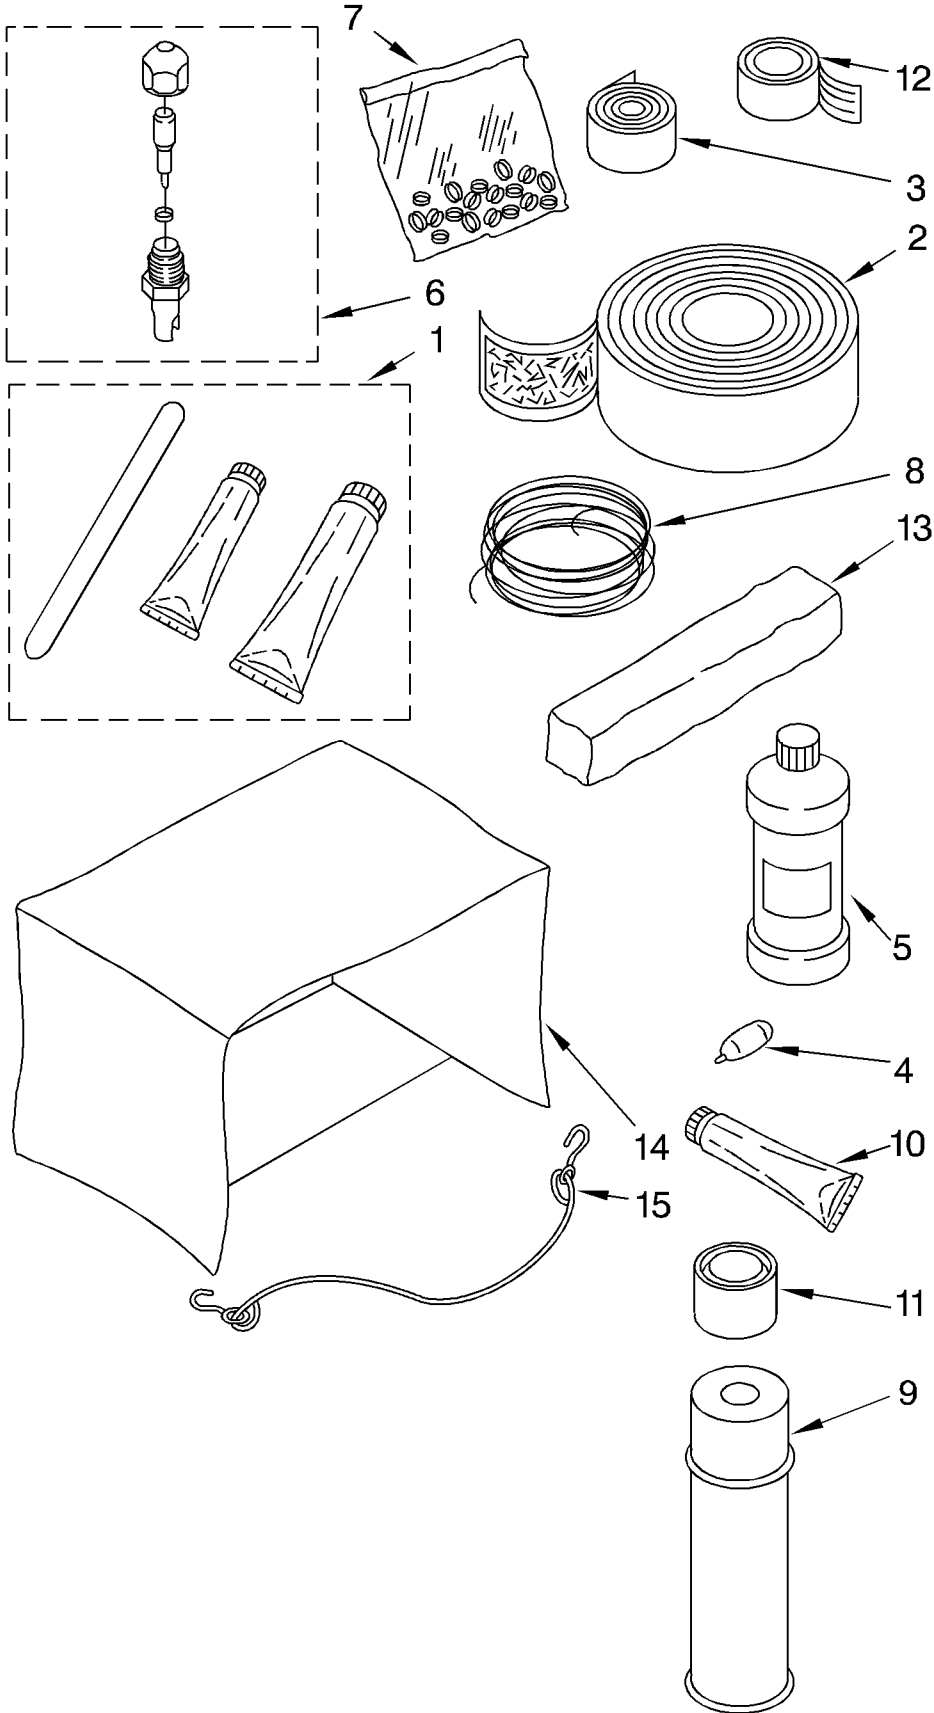

OPTIONAL PARTS (NOT INCLUDED)

For Model: AR1800XA0