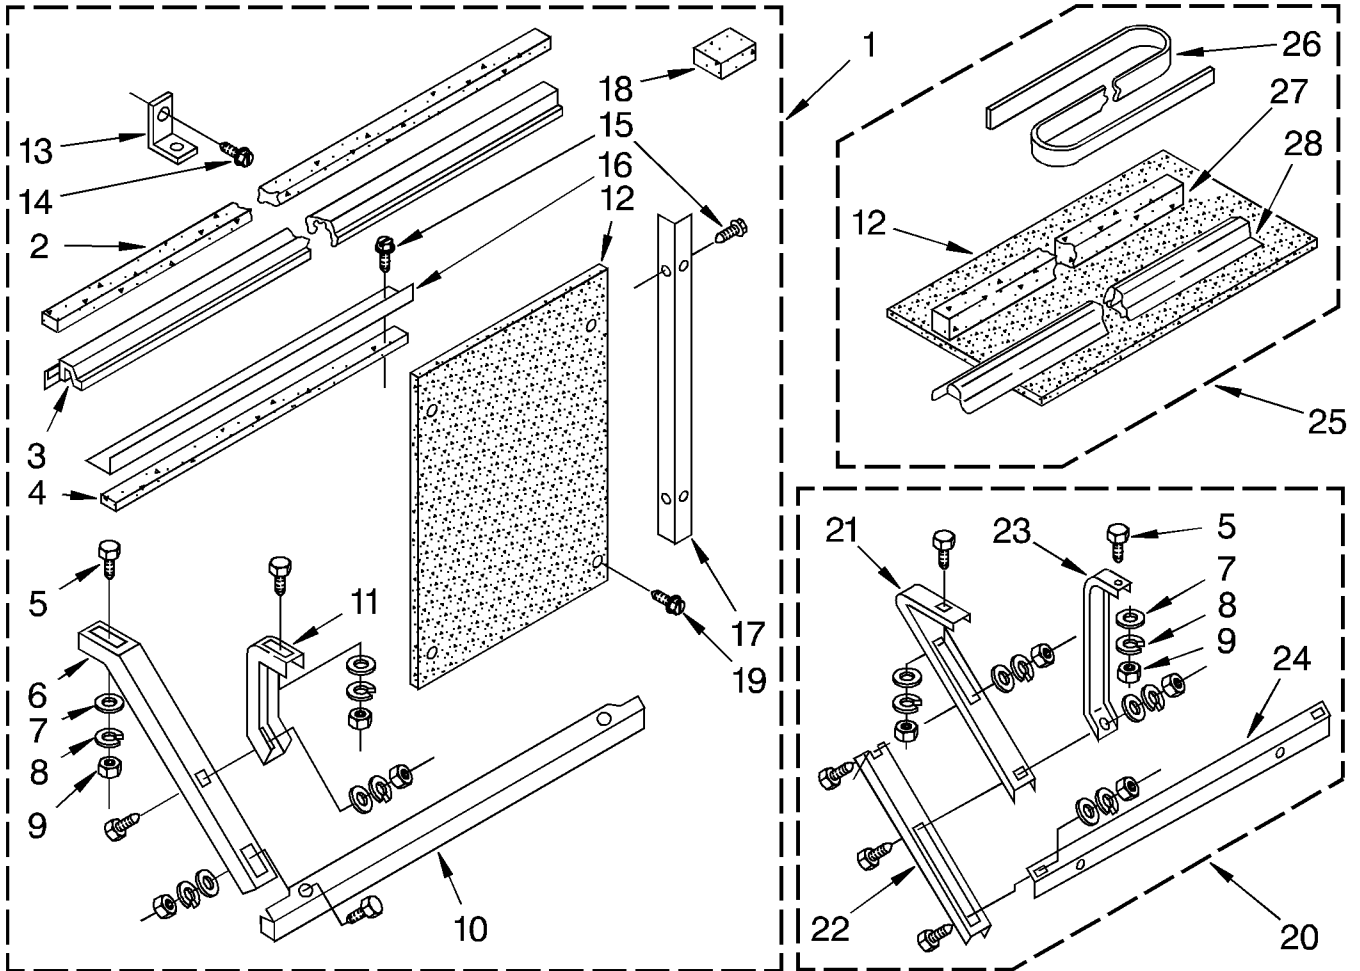

INSTALLATION PARTS

For Model: AR1800XA0

An Installation Kit is included with your air conditioner. If repair parts are required at a later date, you may select the correct part number from this listing.

Other Installation Kits shown below may be ordered where special circumstances require them.