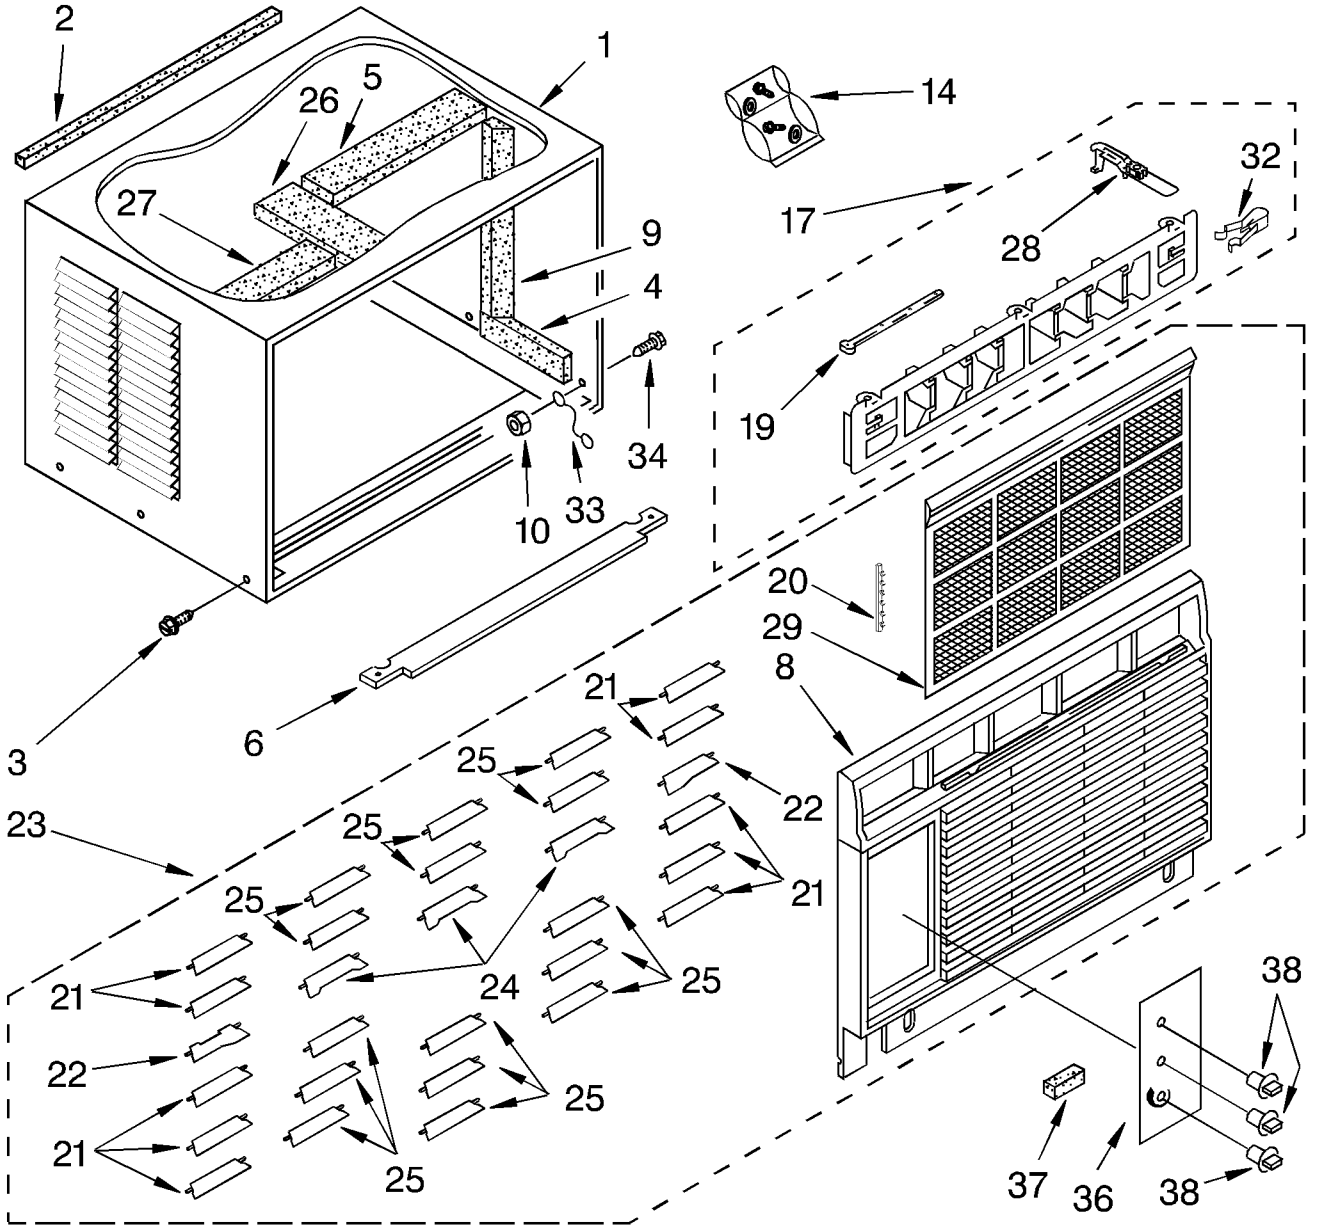

CABINET PARTS

For Model: AR1800XA0