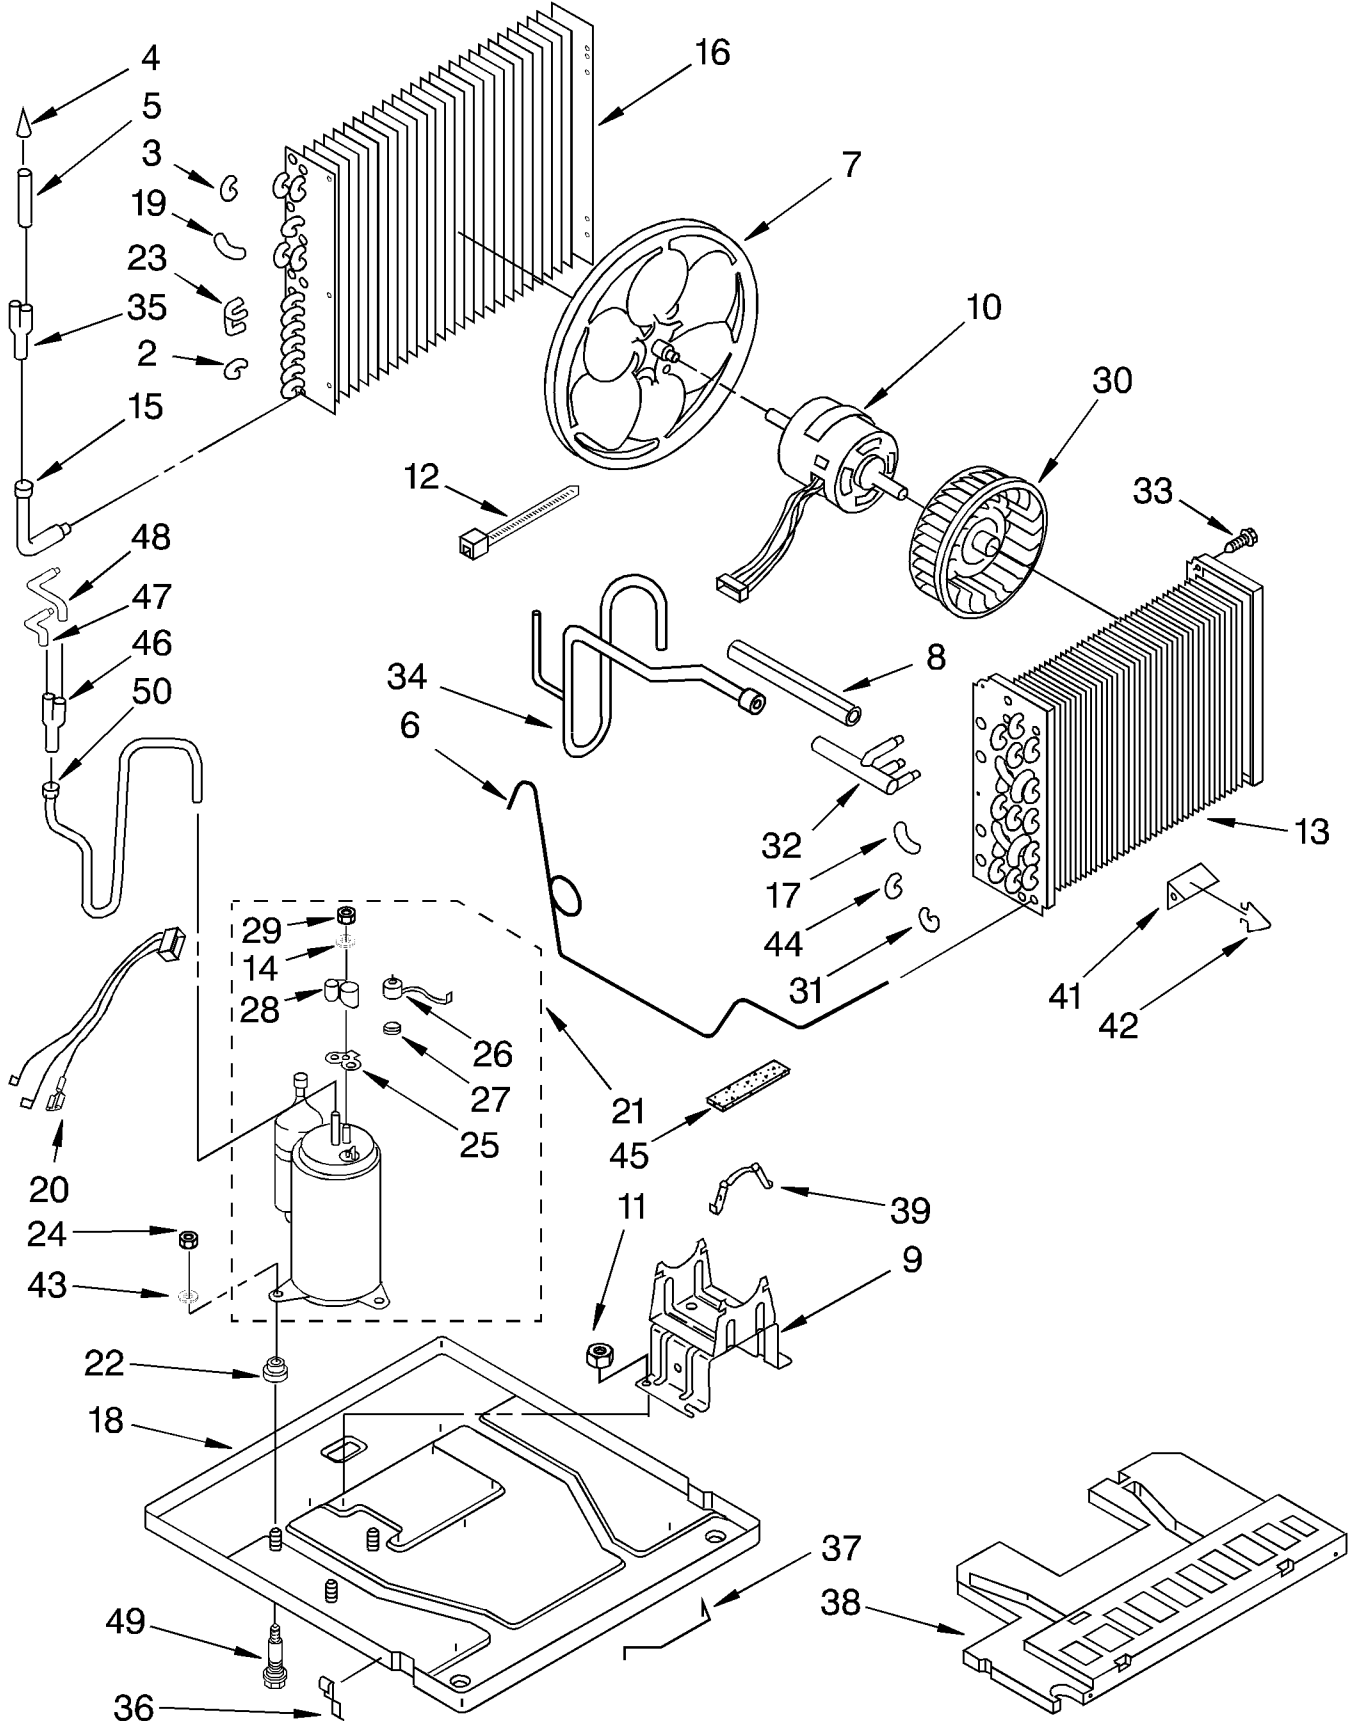

# UNIT PARTS

For Model: AR1800XA0

2	708532	Bend, Return Condenser (10)
3	708531	Bend, Return Condenser (4)
4	49599	Strainer, Tube
5	1155598	Tube, Outlet (Includes Illus. 4)
6	1161074	Tube, Restrictor (3)
7	1158665	Blade, Fan (Condenser)
8	1160870	Seal, Suction Tube
9	1160672	Bracket, Fan Motor
10	1164685	Motor, Fan
11	1160408	Nut
12	602851	Tie, Cable
13	1161712	Evaporator
14	950037	Gasket, Nut
15	1158703	Tube, Connect
16	1161080	Condenser
17	854624	Bend, Return (3)
18	1161523	Base
19	1158407	Return Bend (1)
20	1161054	Harness, Wiring (Compressor Service)
21	1155501	Compressor
22	950021	Grommet (3)
23	1158685	Return Bend 3-Way
24	858121	Locknut (3)
25	950035	Gasket, Terminal Cover
26	1155605	Overload
27	950032	Spring, Overload
28	950036	Cover, Terminal
29	950027	Nut, Terminal Cover
30	1158443	Wheel, Blower (Evaporator)
31	855199	Return Bend (10)
32	1163753	Manifold, Suction
33	1157158	Screw #8-3/8
34	1163921	Tube, Suction
35	947364	Tube, Flow Divider
36	471088	Clamp (2)
37	647971	Handle, Base
38	1160656	Pan, Drain
39	1157015	Clip, Motor (2)
41	484238	Anticipator
42	642080	Clip, Anticipator
43	1160880	Washer (3)
44	855644	Bend, Return (3)
45	1163759	Seal, Restrictor Tube
46	1159832	Tube, Flow Divider
47	1161071	Tube, Feeder
48	1160358	Tube, Feeder
49	1158668	Bolt, Compressor
50	1161078	Tube, Discharge