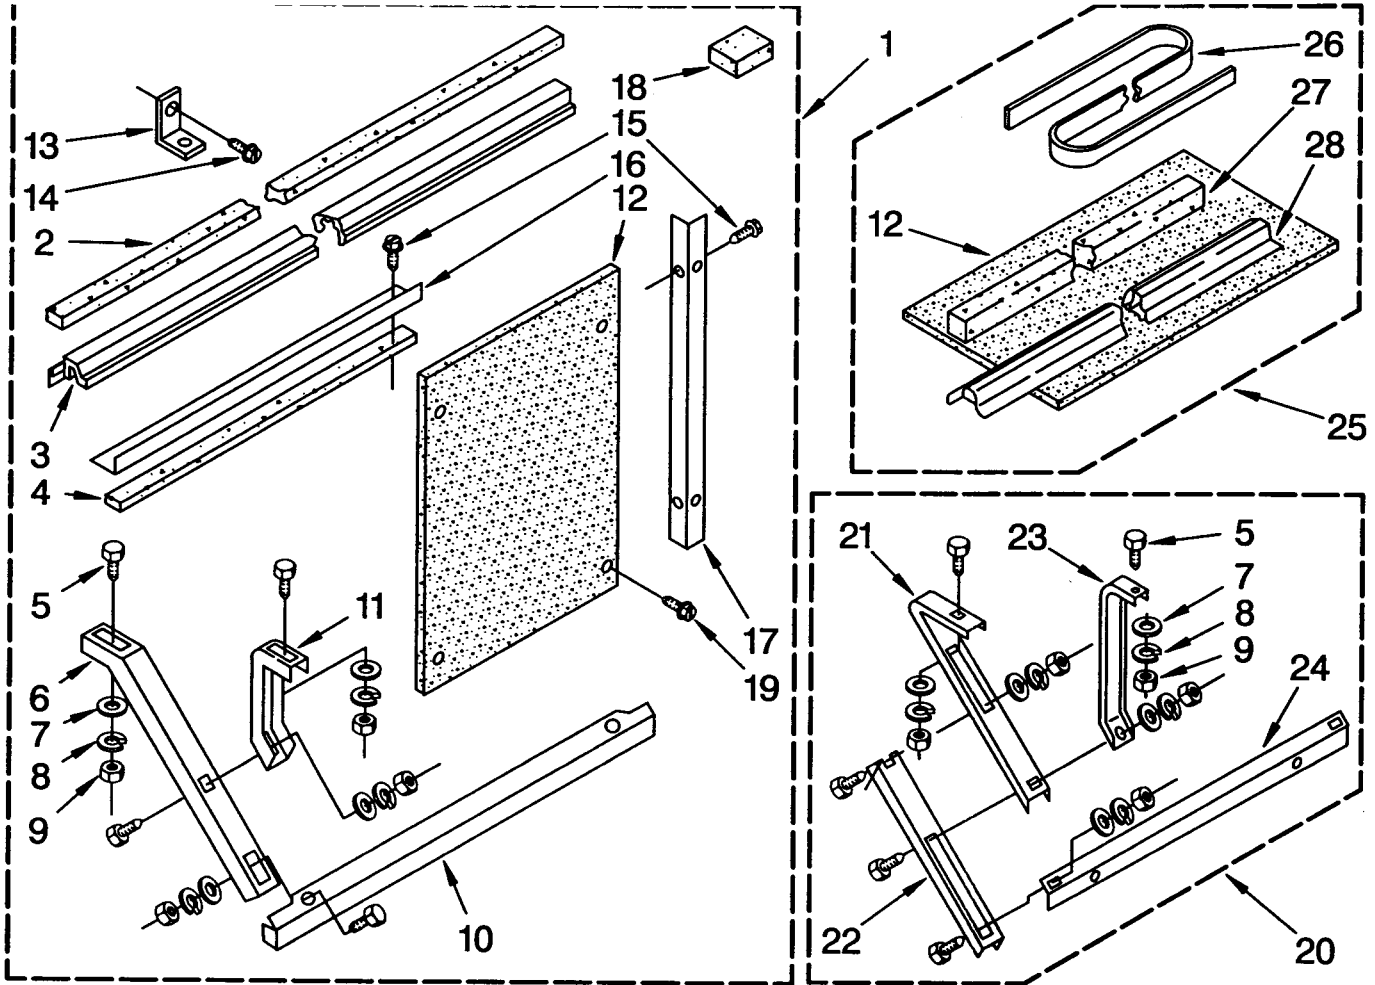

INSTALLATION PARTS

For Model: AR2400XA0

1	1163842	Kit, Standard Installation
2	469877	Seal
3	644288	Gasket, Sash
4	855265	Strip, Seal
5	488750	Bolt, 1/4 x 3/4 (6)
6	649945	Support, Cabinet (2)
7	488808	Washer (6)
8	486009	Lockwasher (6)
9	486035	Nut, Hex (6)
10	649947	Bracket, Support
11	649946	Support, Retainer (2)
12	644303	Board, Filler
13	644228	Bracket
14	487371	Screw, 10 x 3/4
15	488720	Screw, 10 x 1/2
16	644271	Angle (Top)
17	644272	Angle (2)
18	995274	Spacer, Block (4)
19	488017	Screw, 8 x 3/8
20	485679	Kit, Outside Support
21	644283	Support, Cabinet (2)
22	644284	Extension, Support (2)
23	644285	Retainer, Cabinet (2)
24	644281	Bracket, Support
25	485856	Kit, Wide Window
26	856979	Strip, Seal
27	470800	Seal, Meeting Rail
28	485457	Gasket, Sash (54")