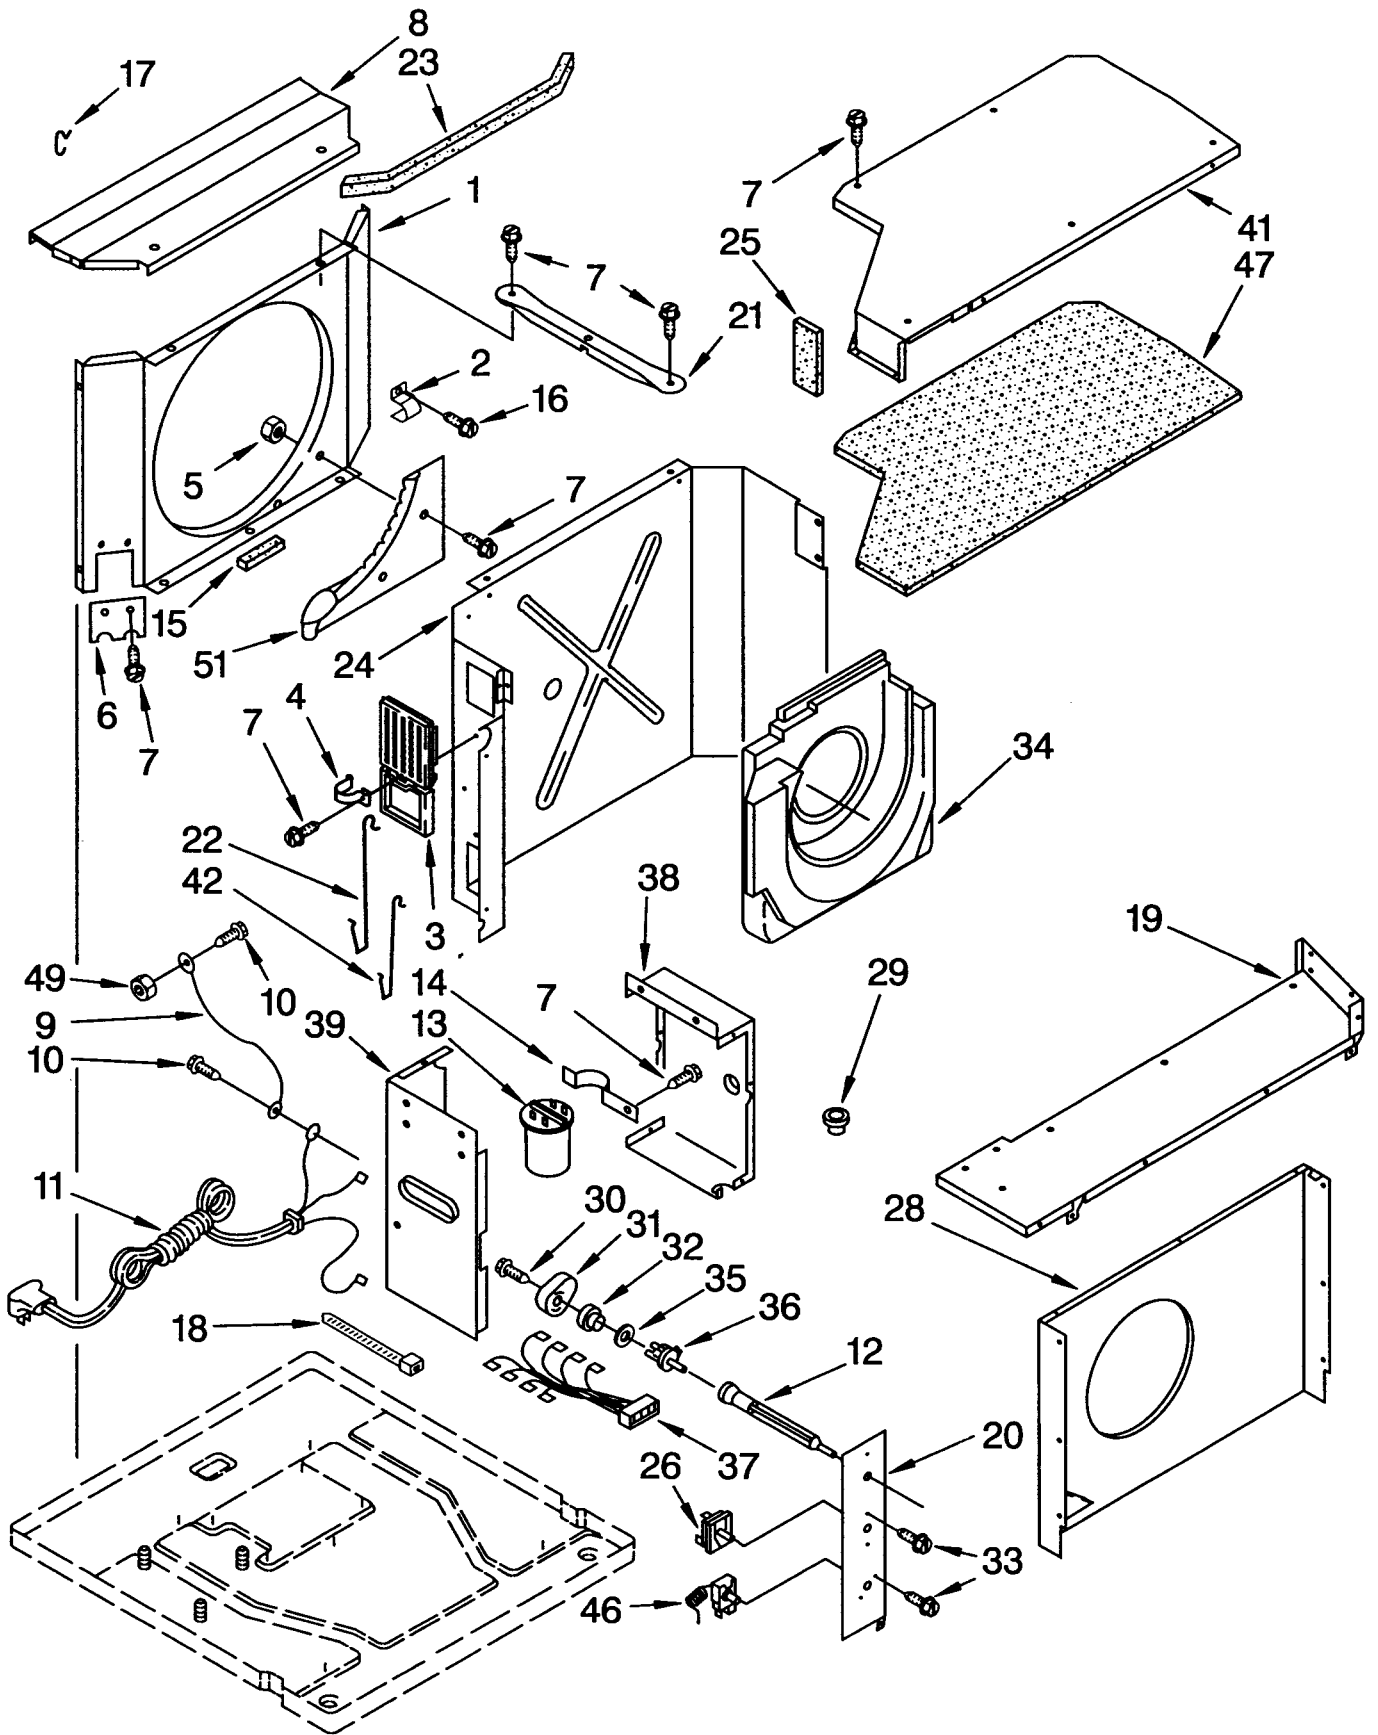

AIRFLOW AND CONTROL PARTS

For Model: AR2400XA0