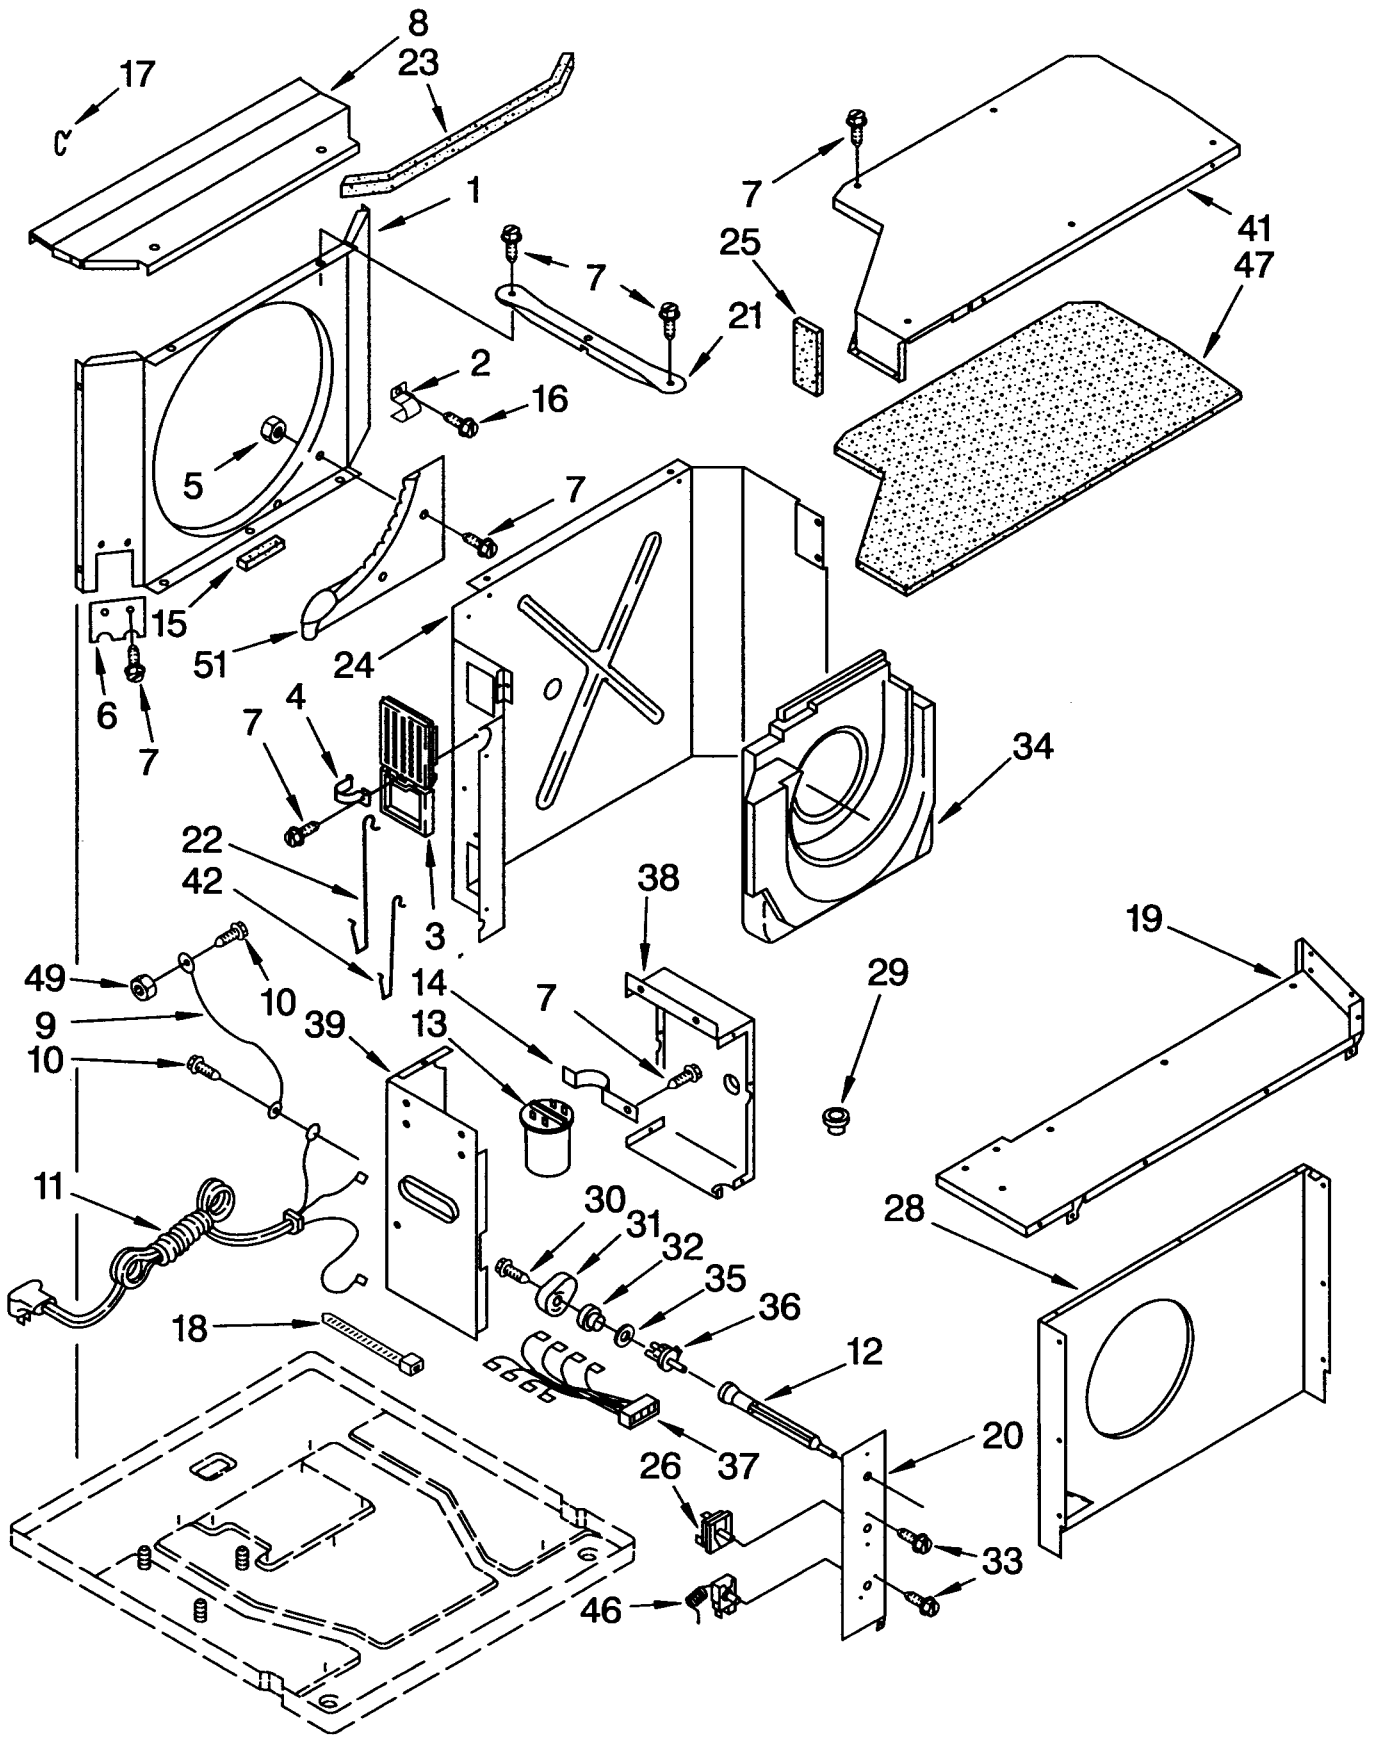

AIRFLOW AND CONTROL PARTS

For Model: AR2400XA0