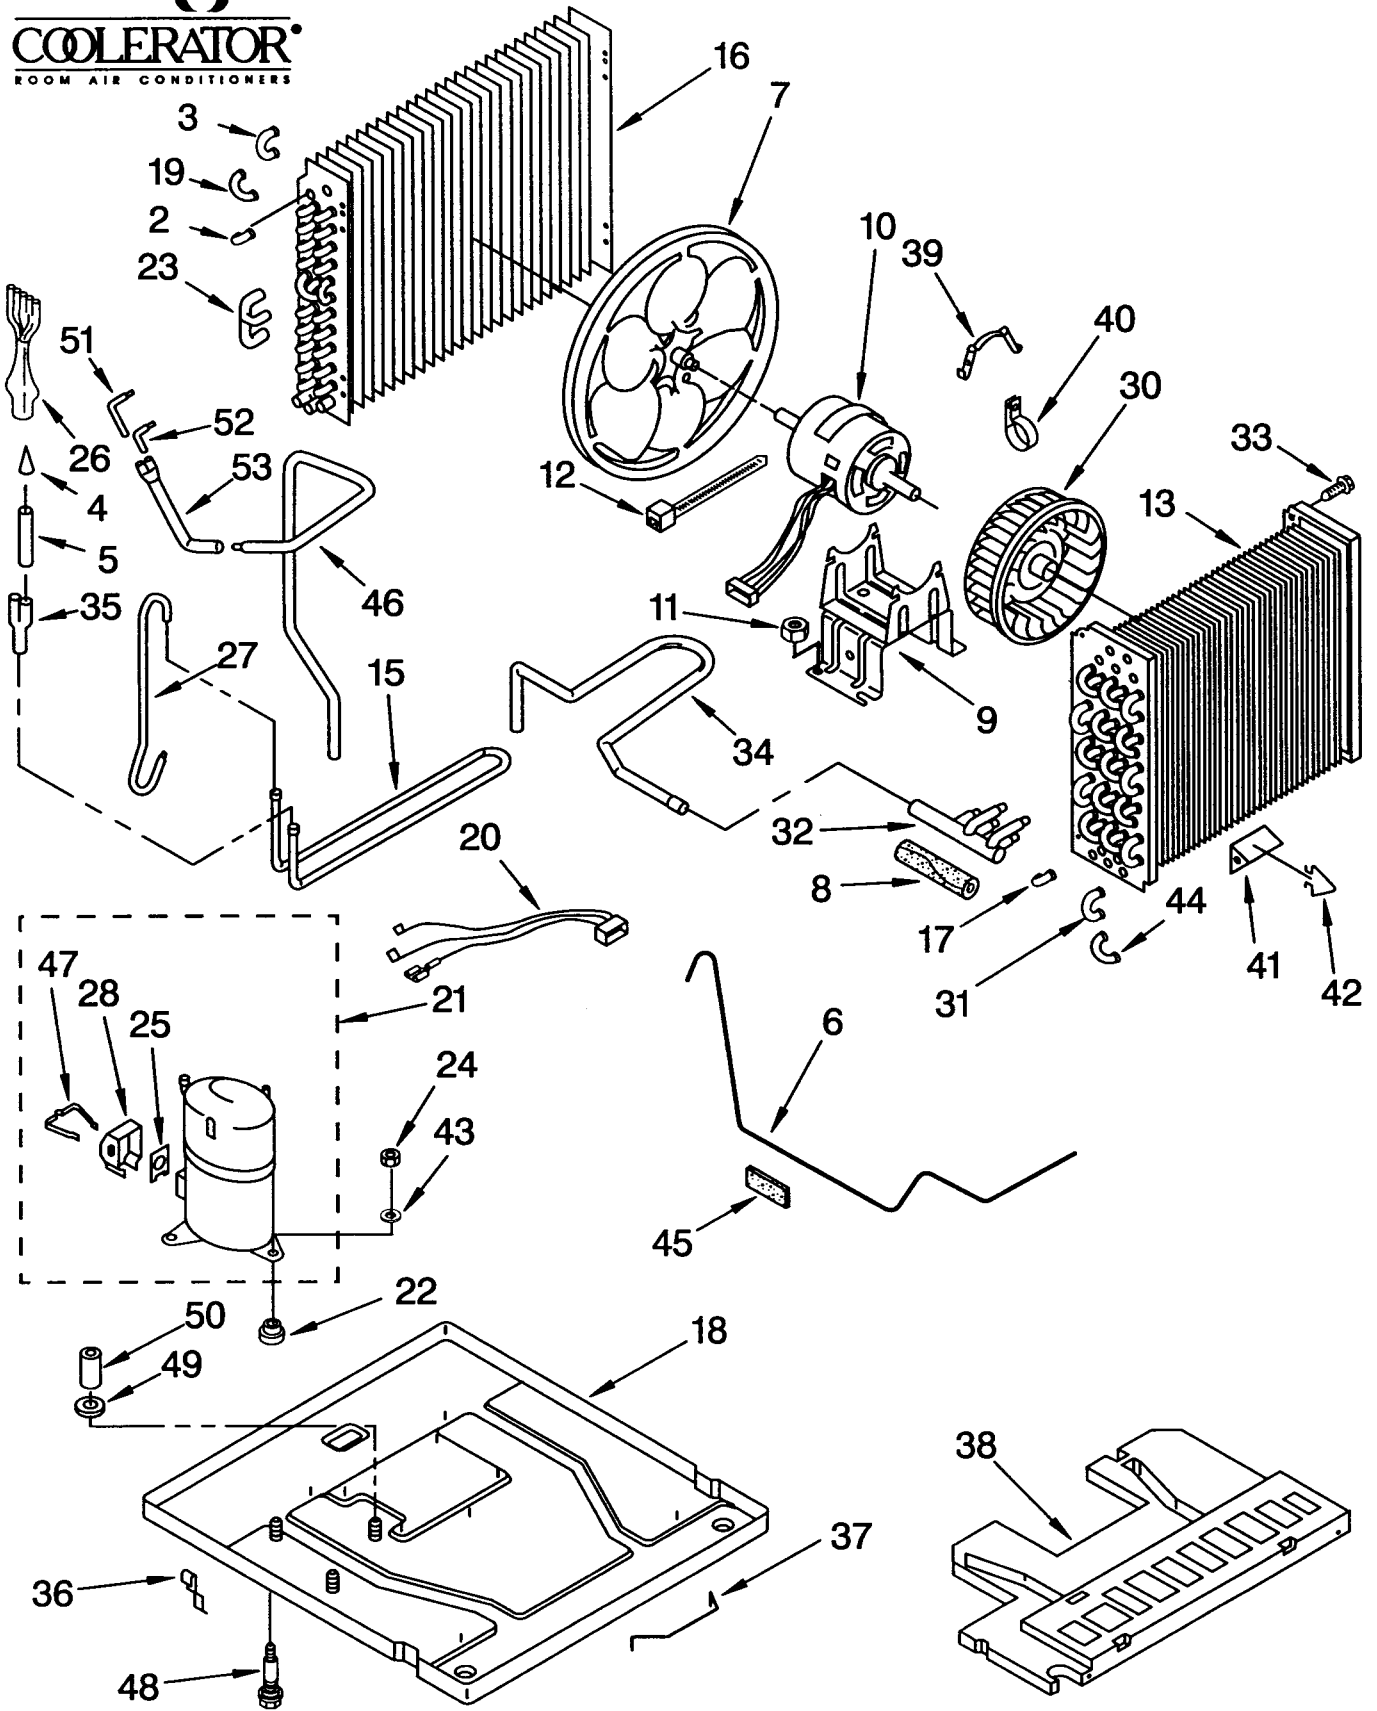

----- Manual continues below -----

UNIT PARTS

For Model: AR2400XA0

AIR CONDITIONER

2	708532	Bend, Return Condenser (30)
3	708531	Bend, Return Condenser (2)
4	49599	Strainer, Tube
5	1163768	Tube, Outlet (Includes Illus. 4)
6	1165955	Tube, Restrictor (5)
7	1158665	Blade, Fan (Condenser)
8	1161240	Seal, Suction Tube
9	1160672	Bracket, Fan Motor
10	1164160	Motor, Fan
11	1160408	Nut
12	602851	Tie, Cable
13	1164507	Evaporator
15	1161247	Wet, Loop
16	1160100	Condenser
17	854624	Bend, Return Evaporator (10)
18	1162105	Base
19	1156329	Return Bend Condenser (1)
20	1164482	Harness, Wiring
21	1165913	Compressor
22	1162080	Grommet (3)
23	1158685	Return Bend 3-Way Condenser (1)
24	858121	Locknut (3)
25		Gasket, Terminal Cover
	1161082	Production
26	1163760	Distributor
27	1161277	Tube, Wet Loop Connect
28		Cover, Terminal
	1161076	Production
30	1162528	Wheel, Blower (Evaporator)
31	855199	Return Bend Evaporator (7)
32	1164563	Manifold, Suction
33	1157158	Screw #8-3/8
34	1165917	Tube, Suction
35	947364	Tube, Flow Divider
36	471088	Clamp (2)
37	647971	Handle, Base
38	1160656	Pan, Drain
39	49633	Clip, Motor (2)
40	1163775	Clamp, Wiring
41	484238	Anticipator
42	642080	Clip, Anticipator
43	1160880	Washer (3)
44	855644	Bend, Return Evaporator (10)
45	1163759	Seal, Restrictor Tube
46	1164476	Tube, Discharge
47	1161083	Retainer, Terminal Cover
48	1158668	Bolt, Compressor
49	1160654	Spacer, Grommet
50	1160655	Ext. Shoulder
51	1161217	Tube, Feeder
52	1161216	Tube, Feeder
53	1164479	Tube, Discharge Assembly (Includes 51, 52)