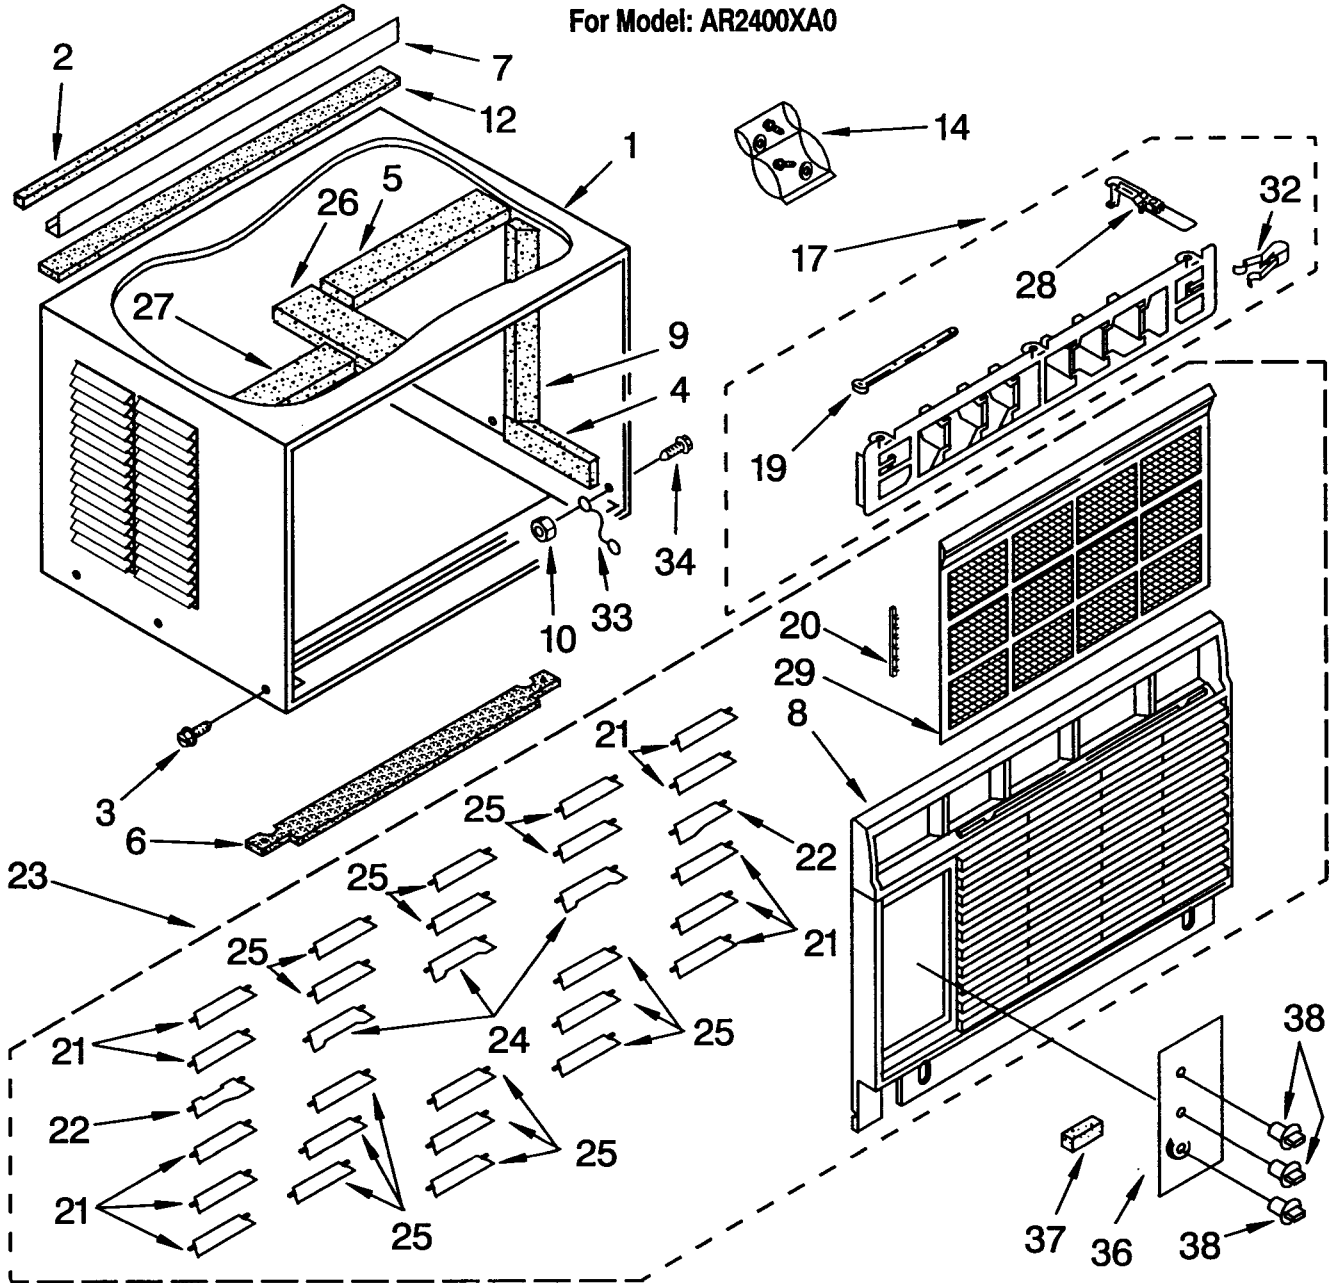

CABINET PARTS

For Model: AR2400XA0