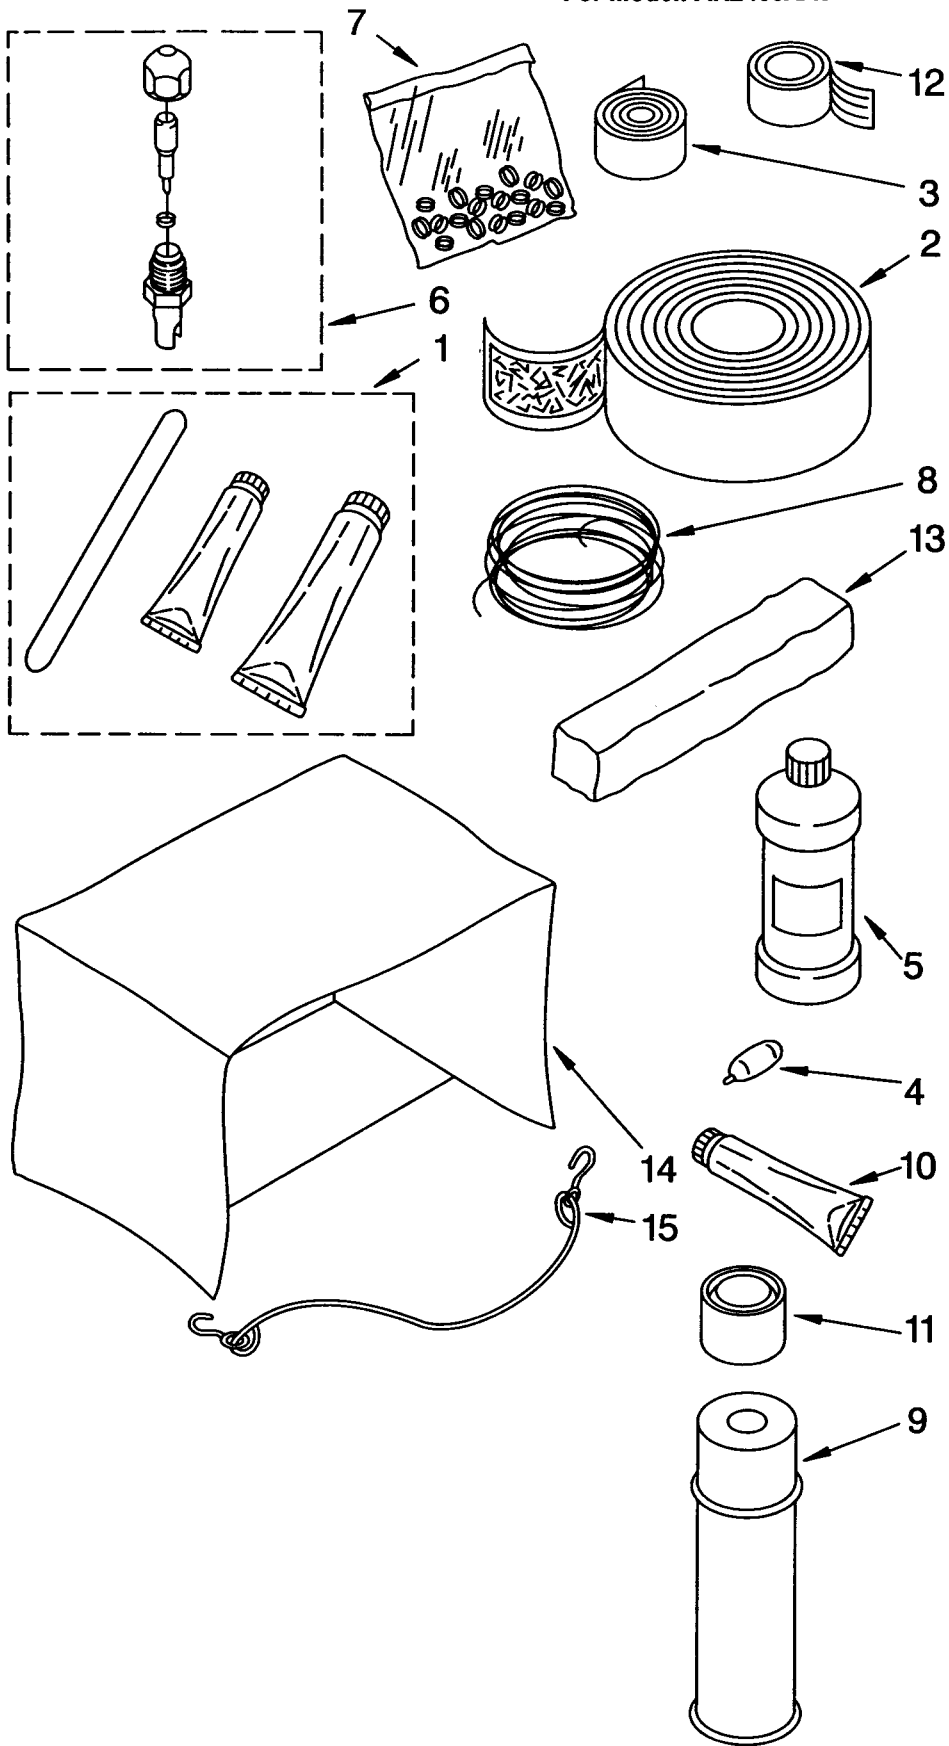

OPTIONAL PARTS (NOT INCLUDED)

For Model: AR2400XA0