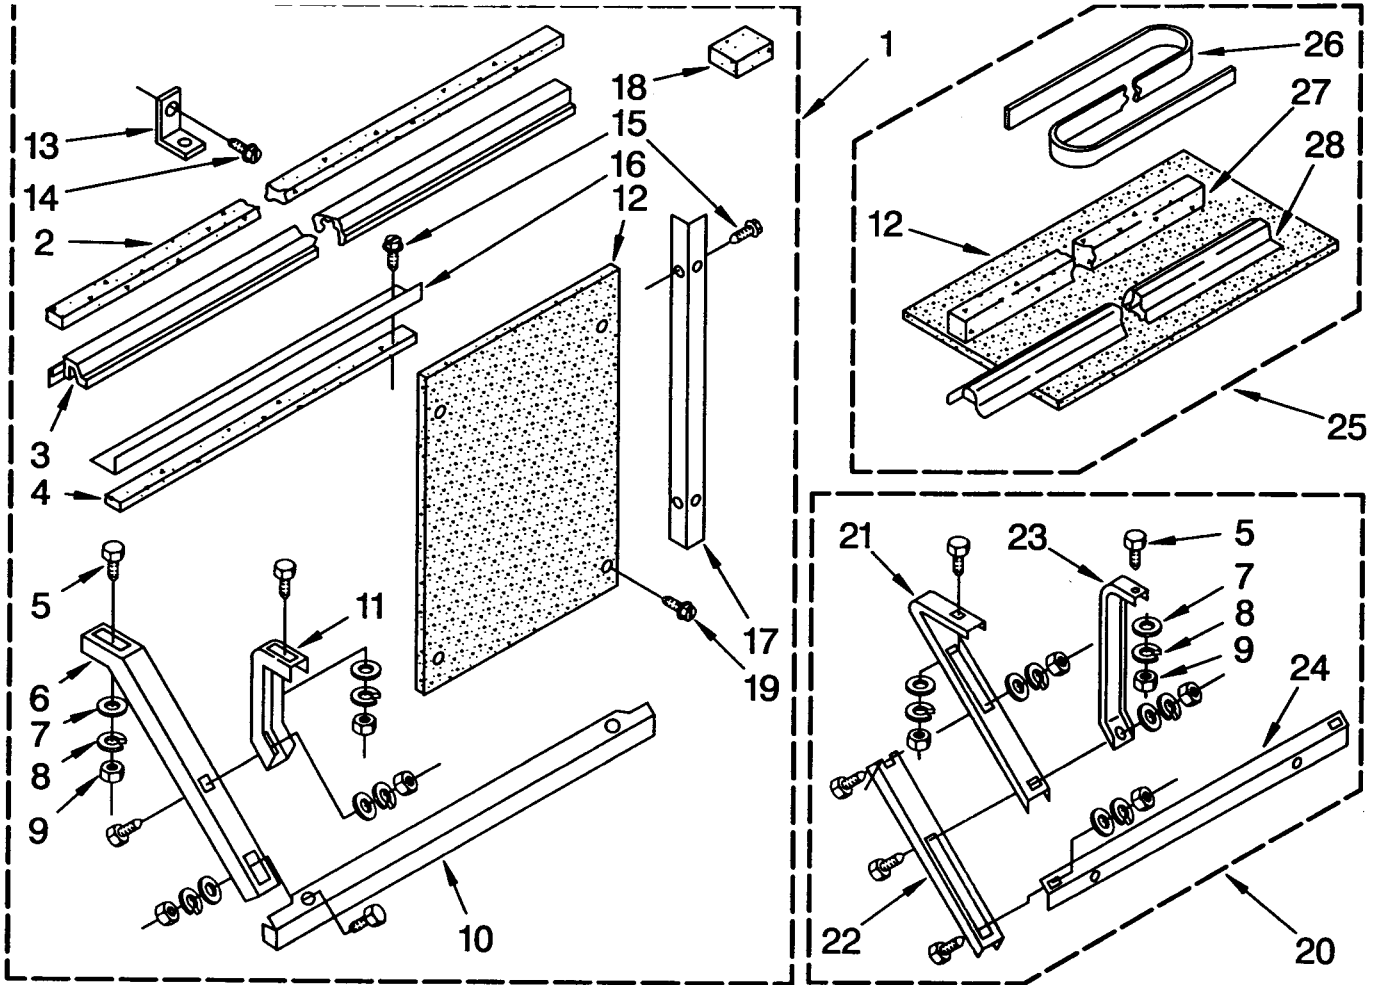

INSTALLATION PARTS

For Model: AR2400XA0

1	1163842	Kit, Standard Installation
2	469877	Seal
3	644288	Gasket, Sash
4	852265	Strip, Seal
5	488750	Bolt, 1/4 x 3/4 (6)
6	649945	Support, Cabinet (2)
7	488808	Washer (6)
8	486009	Lockwasher (6)
9	486035	Nut, Hex (6)
10	649947	Bracket, Support
11	649946	Support, Retainer (2)
12	644303	Board, Filler
13	644228	Bracket
14	487371	Screw, 10 x 3/4
15	488720	Screw, 10 x 1/2
16	644271	Angle (Top)
17	644272	Angle (2)
18	995274	Spacer, Block (4)
19	488017	Screw, 8 x 3/8
20	485679	Kit, Outside Support
21	644283	Support, Cabinet (2)
22	644284	Extension, Support (2)
23	644285	Retainer, Cabinet (2)
24	644281	Bracket, Support
25	485856	Kit, Wide Window
26	856979	Strip, Seal
27	470800	Seal, Meeting Rail
28	485457	Gasket, Sash (54")