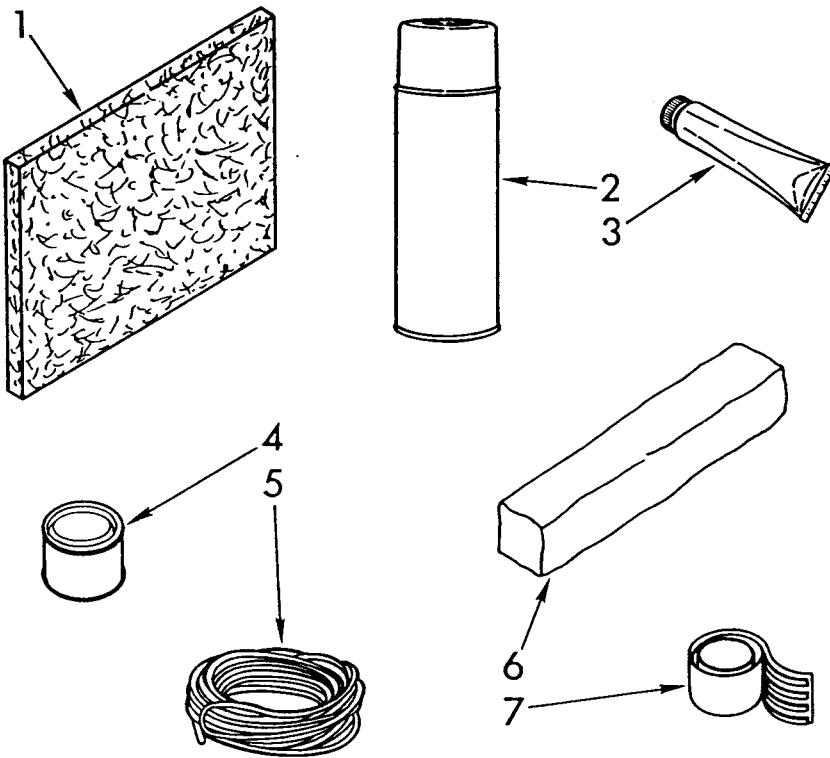

AIR FLOW AND CONTROL PARTS

For Model: CAW05A1A1

1	646870	Seal, Condensate
2	859934	Sealer, Tube
3	488480	Screw, 8 x 1/2
	488481	Screw (Repair)
4	646297	Shroud, Condenser
5	649879	Support, Unit
6	950198	Capacitor, Running
7	856105	Bracket, Capacitor
8	486288	Nut, Speed #8A
9	477442	Clip, Shroud
10	859931	Seal, Strip
11	646130	Extension, Dividing Wall (Requires Insulation Part No. 469938)
12	854841	Seal, Strip
13	859822	Wall, Dividing Assembly (Requires Insulation Part No. 469938)
14	856929	Screen, Door
15	996685	Guard, Evaporator Impeller
16	647216	Cord, Appliance
17	487871	Screw, ST 8-32 x 3/8
18	856094	Wire, Ground
19	646134	Door, Exhaust
20	646123	Shroud, Evaporator
21	859890	Plate, Wall
22	950255	Arm, Door
23	953066	Actuator, Door
24	853565	Spring, Retainer
27	950283	Switch, Rotary
28	950403	Control, Temperature
29	993398	Panel, Control
30	488734	Screw, 6-32 x .175
31	852063	Seal, Condensate
32	857923	Seal, Condenser (R.S.)

For Model: CAW05A1A1

OPTIONAL PARTS (NOT INCLUDED)

1		Insulation, Cabinet
	855438	Top
	854937	Rigth Side
	854938	Left Side
2	813684	Adhesive, Spray 24 Oz.
3	279368	Adhesive, Tube 2 Oz.
4	485426	Paint, Touch-Up Starlite Gray 1/2 Pint (Lacquer) Wire, 25'
Roll		
5		Wire, 25' Roll
	10875	Blue 16 Ga.
	242820	Black 14 Ga.
	242285	Red 14 Ga.
	242826	White 14 Ga.
	47261	Black 12 Ga.
	299885	Red 12 Ga.
	47263	White 12 Ga.
6	99344	Sealer, Permagum 1 Lb. Bar
7	212643	Sealer, Permagum 4-1' Strips