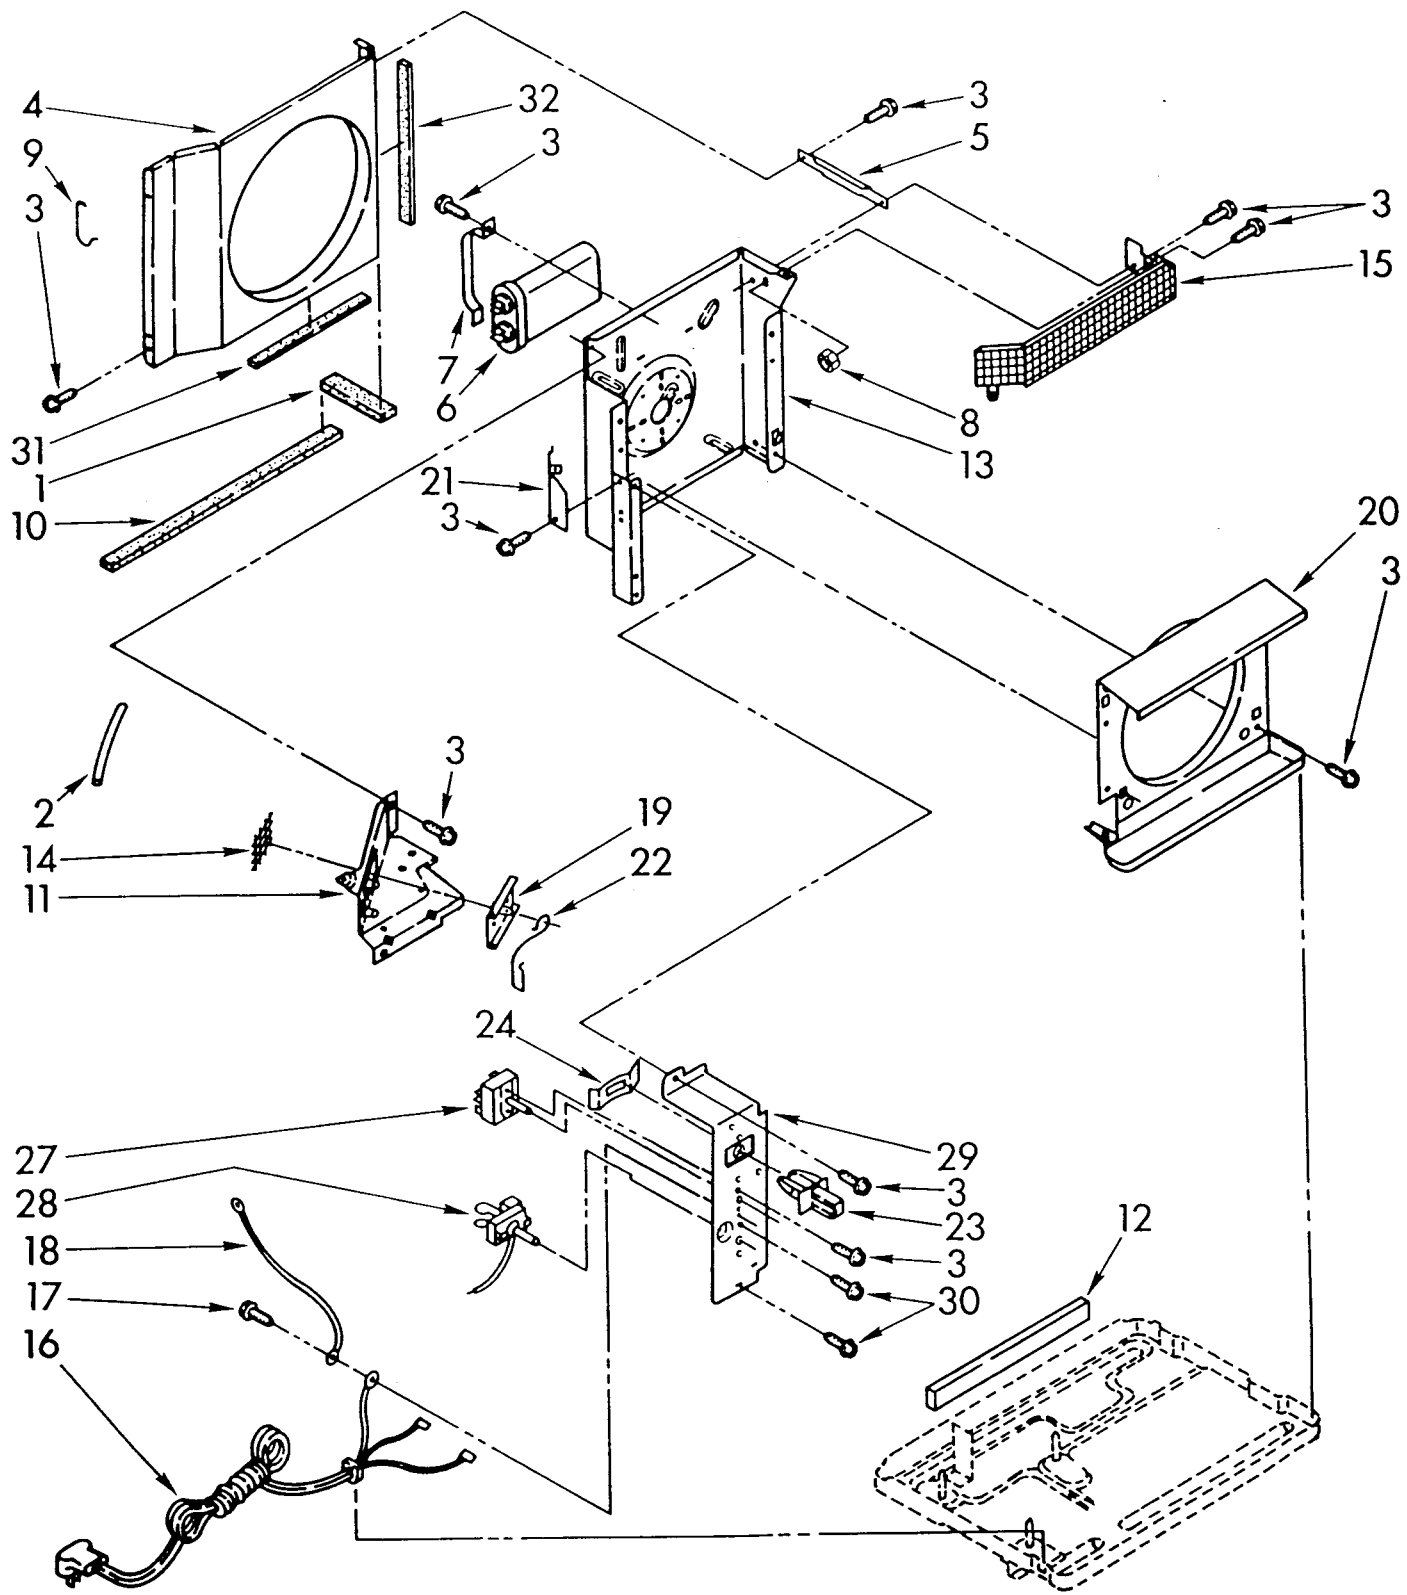

AIR FLOW AND CONTROL PARTS

For Model: CAW05A1A1