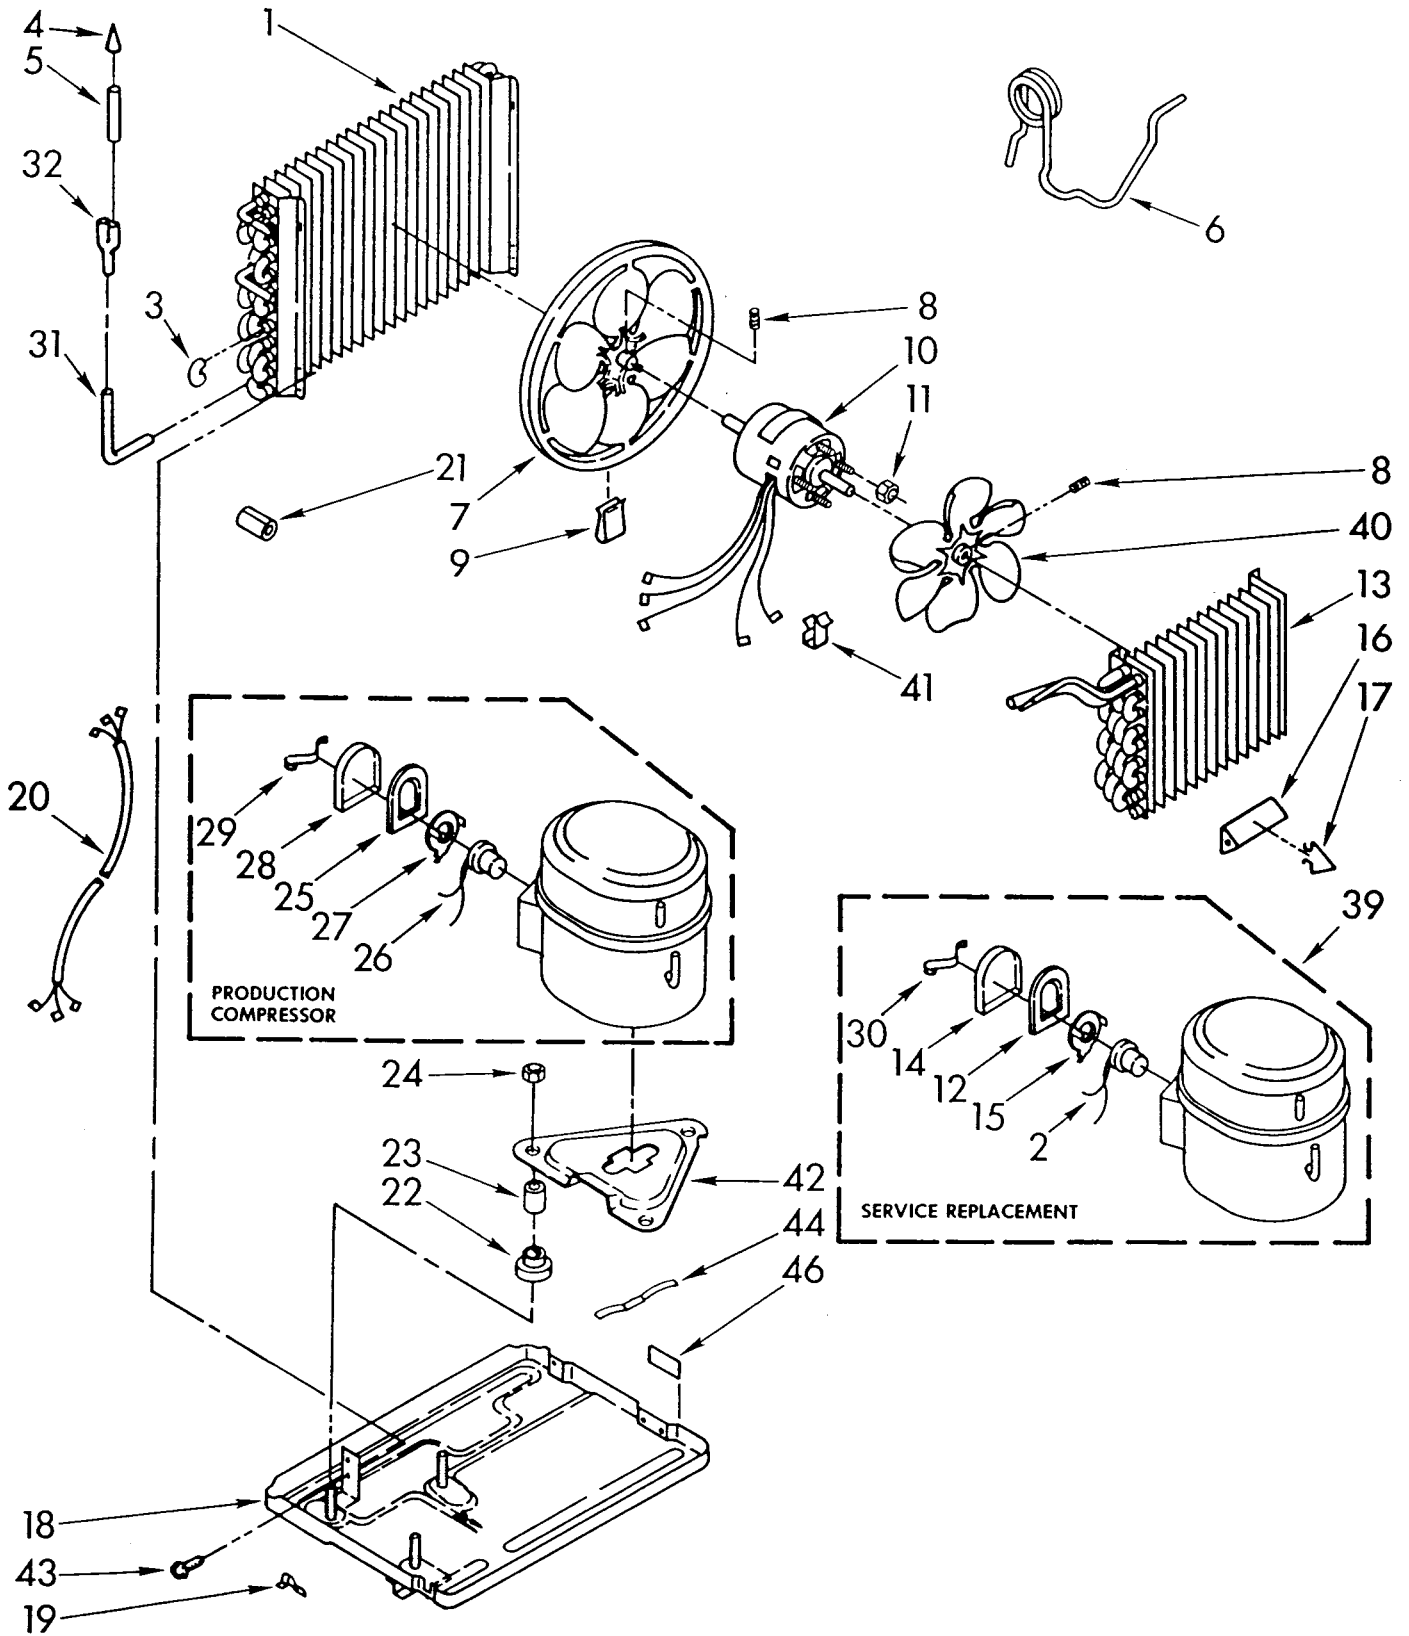

* Trademark

UNIT PARTS

For Model: CAW05A1A1

1	950960	Condenser
2	643295	Overload
3	855199	Bend, Return (11)
4	49599	Strainer, Tube
5	484230	Tube, Outlet (Includes Illus. 4)
6	950961	Tube, Restrictor (Length 40.0")
7	997884	Blade, Fan
8	595085	Setscrew, 5/16-24 x 1/4
9	876034	Clip, Balancing
10	949498	Motor, Fan
11	488130	Nut, Hex 8-32 (4)
12	643296	Gasket, Cover
13	950243	Evaporator
14	643297	Cover, Terminal
15	643298	Spring, Overload
16	996773	Anticipator, Temperature
17	475577	Clip, Anticipator
18	950323	Base
19	855930	Clamp, Restrictor Tube
20	484136	Harness, Wiring
21	950253	Dampener, Split
22	646499	Grommet (3)
23	949990	Sleeve (3)
24	858121	Locknut (3)
25	643296	Gasket, Terminal Cover
26	949996	Overload
27	949997	Spring, Overload
28	949999	Cover, Terminal
29	950005	Retainer, Terminal Cover
30	643299	Retainer, Cover
31	950814	Tube, 90~ Connect
32	947364	Tube, Flow Divider
39	485320	Compressor Assembly
40	646122	Fan, Blade Evaporator
41	852451	Clamp, Wiring
42	949975	Plate, Mounting Compressor
43	488480	Screw, 8 x 1/2
	488481	Screw (Repair)
44	643179	Spring, Mounting
46	993191	Seal, Base (R.S.)