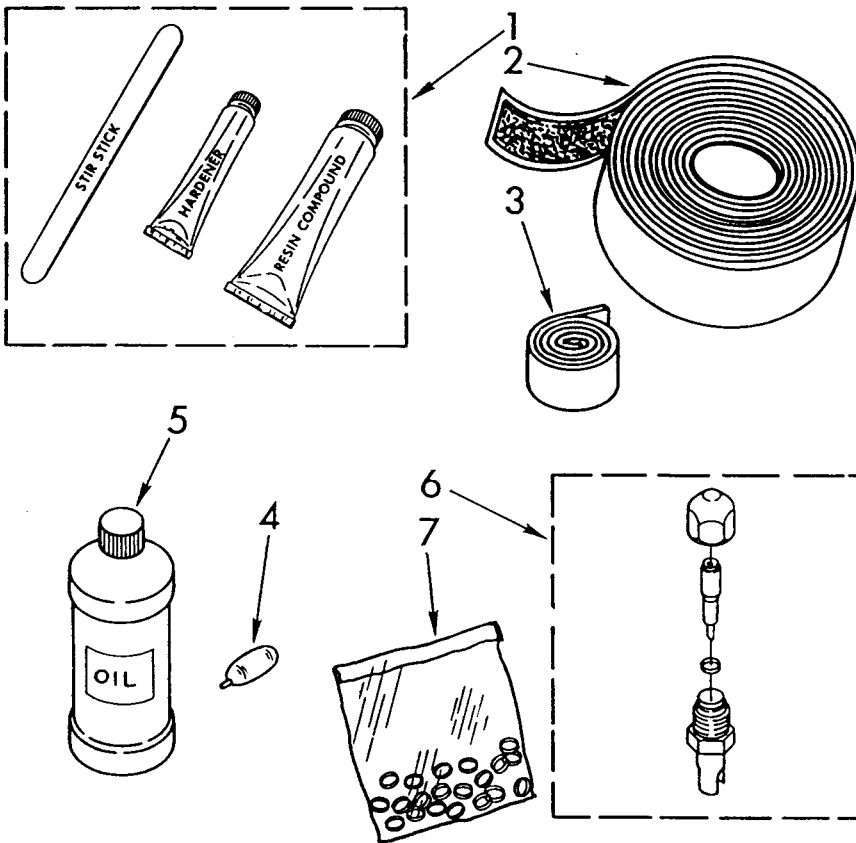

* Trademark

UNIT PARTS

For Model: CAW05A1A1

1	950960	Condenser
2	643295	Overload
3	855199	Bend, Return (11)
4	49599	Strainer, Tube
5	484230	Tube, Outlet (Includes Illus. 4)
6	950961	Tube, Restrictor (Length 40.0")
7	997884	Blade, Fan
8	595085	Setscrew, 5/16-24 x 1/4
9	876034	Clip, Balancing
10	949498	Motor, Fan
11	488130	Nut, Hex 8-32 (4)
12	643296	Gasket, Cover
13	950243	Evaporator
14	643297	Cover, Terminal
15	643298	Spring, Overload
16	996773	Anticipator, Temperature
17	475577	Clip, Anticipator
18	950323	Base
19	855930	Clamp, Restrictor Tube
20	484136	Harness, Wiring
21	950253	Dampener, Split
22	646499	Grommet (3)
23	949990	Sleeve (3)
24	858121	Locknut (3)
25	643296	Gasket, Terminal Cover
26	949996	Overload
27	949997	Spring, Overload
28	949999	Cover, Terminal
29	950005	Retainer, Terminal Cover
30	643299	Retainer, Cover
31	950814	Tube, 90~ Connect
32	947364	Tube, Flow Divider
39	485320	Compressor Assembly
40	646122	Fan, Blade Evaporator
41	852451	Clamp, Wiring
42	949975	Plate, Mounting Compressor
43	488480	Screw, 8 x 1/2
	488481	Screw (Repair)
44	643179	Spring, Mounting
46	993191	Seal, Base (R.S.)

OPTIONAL PARTS (NOT INCLUDED)

1	484310	Epoxy, Tube (Aluminum Repair)
2	505168	Tape, No Drip 30'
3	479502	Tape, Vinyl 36'
4	10943	Oil, Turbine 1 Fl.Oz.
5	99243	Oil, Turbine 8 Fl.Oz.
6		Valve, Access
	876620	3/16" Tube O.D.
	978025	1/4" Tube O.D.
	978026	5/16" Tube O.D.
	978027	3/8" Tube O.D.
	978028	1/2" Tube O.D.
	978029	5/8" Tube O.D.
	978939	3/4" Tube O.D.
7	978865	Seal, Ring Access Valve (20 Pack)