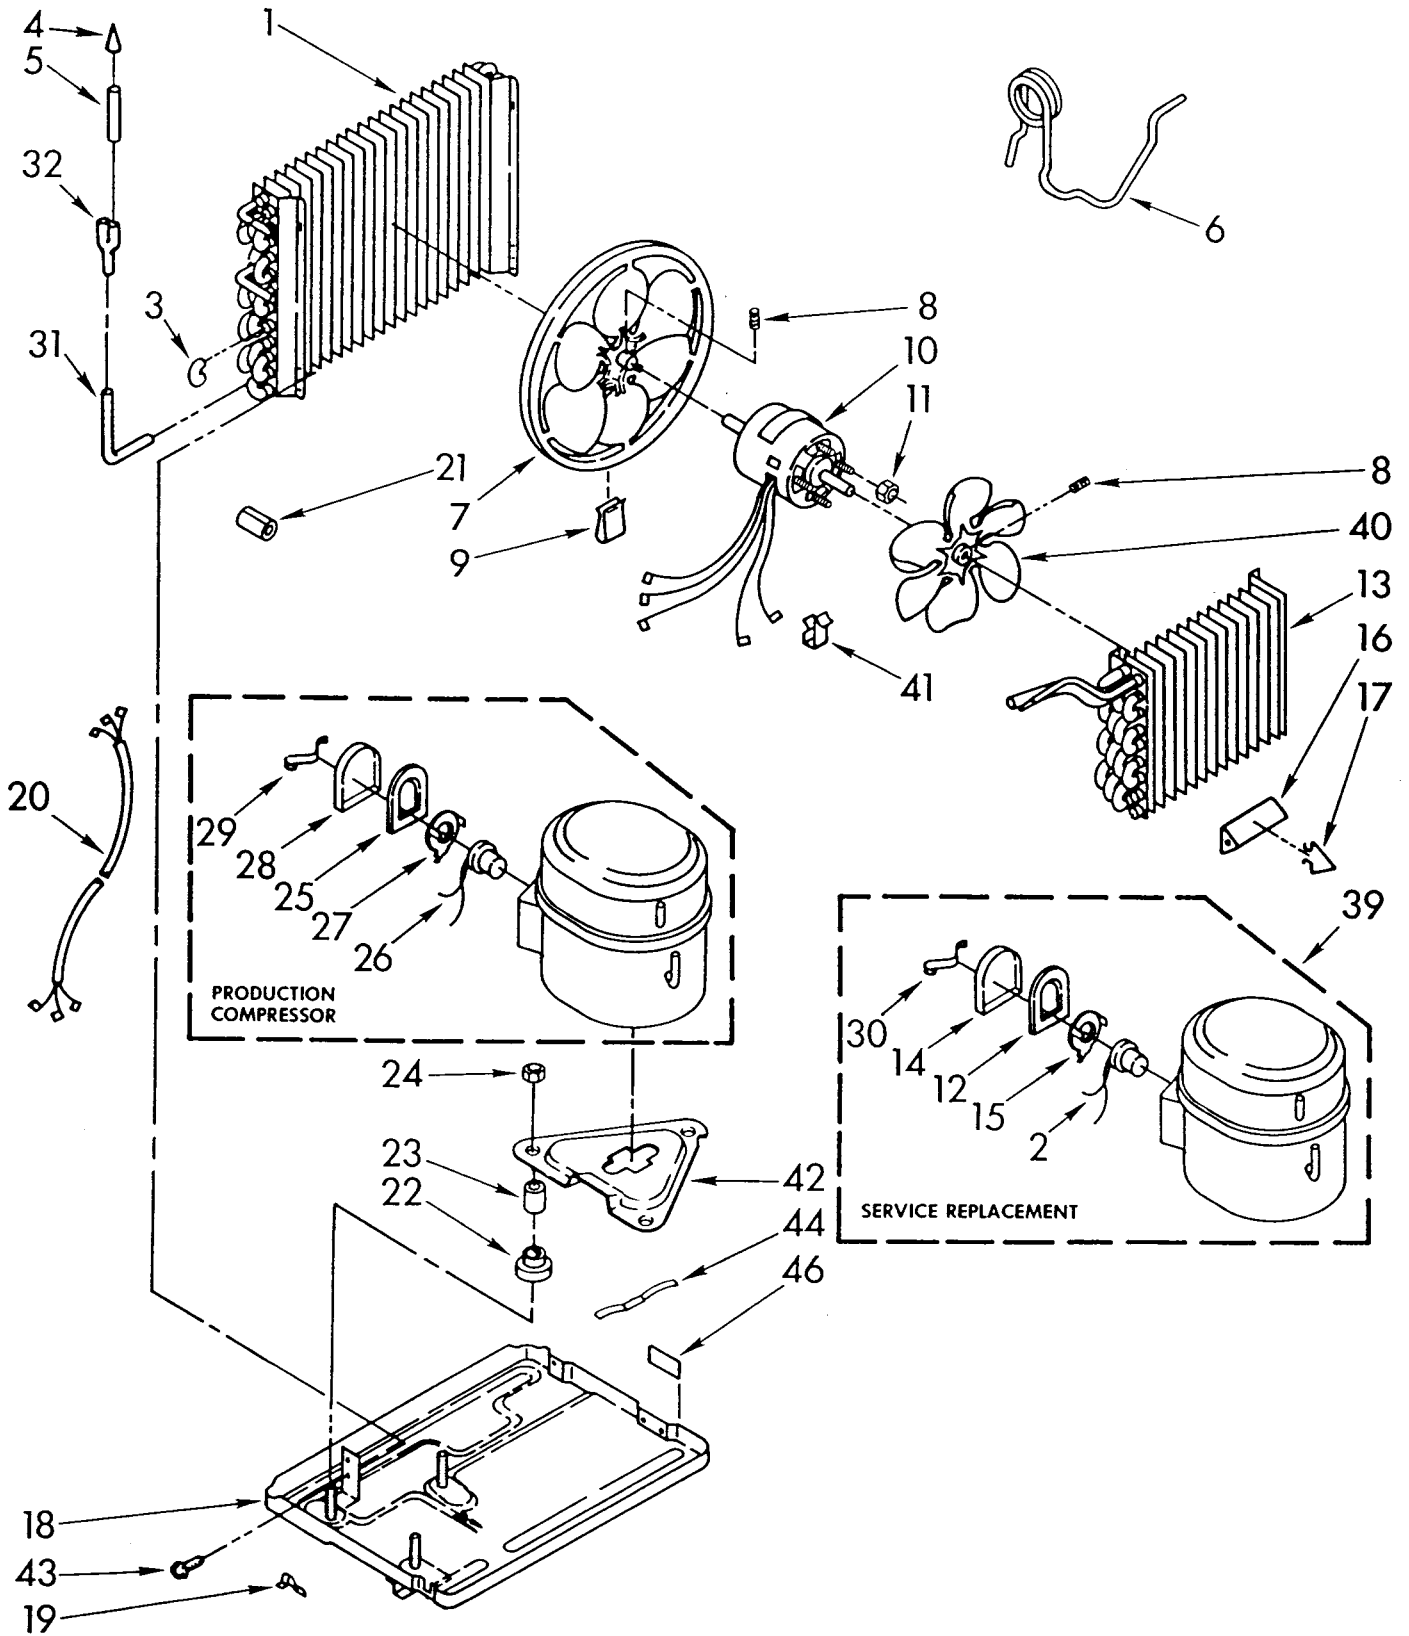

# SERVICE REPAIR PARTS LIST

for

**MODEL: CAW05A1A1**

---

# UNIT PARTS

For Model: CAW05A1A1

1	950960	Condenser
2	643295	Overload
3	855199	Bend, Return (11)
4	49599	Strainer, Tube
5	484230	Tube, Outlet (Includes Illus. 4)
6	950961	Tube, Restrictor (Length 40.0")
7	997884	Blade, Fan
8	595085	Setscrew, 5/16-24 x 1/4
9	876034	Clip, Balancing
10	949498	Motor, Fan
11	488130	Nut, Hex 8-32 (4)
12	643296	Gasket, Cover
13	950243	Evaporator
14	643297	Cover, Terminal
15	643298	Spring, Overload
16	996773	Anticipator, Temperature
17	475577	Clip, Anticipator
18	950323	Base
19	855930	Clamp, Restrictor Tube
20	484136	Harness, Wiring
21	950253	Dampener, Split
22	646499	Grommet (3)
23	949990	Sleeve (3)
24	858121	Locknut (3)
25	643296	Gasket, Terminal Cover
26	949996	Overload
27	949997	Spring, Overload
28	949999	Cover, Terminal
29	950005	Retainer, Terminal Cover
30	643299	Retainer, Cover
31	950814	Tube, 90~ Connect
32	947364	Tube, Flow Divider
39	485320	Compressor Assembly
40	646122	Fan, Blade Evaporator
41	852451	Clamp, Wiring
42	949975	Plate, Mounting Compressor
43	488480	Screw, 8 x 1/2
	488481	Screw (Repair)
44	643179	Spring, Mounting
46	993191	Seal, Base (R.S.)