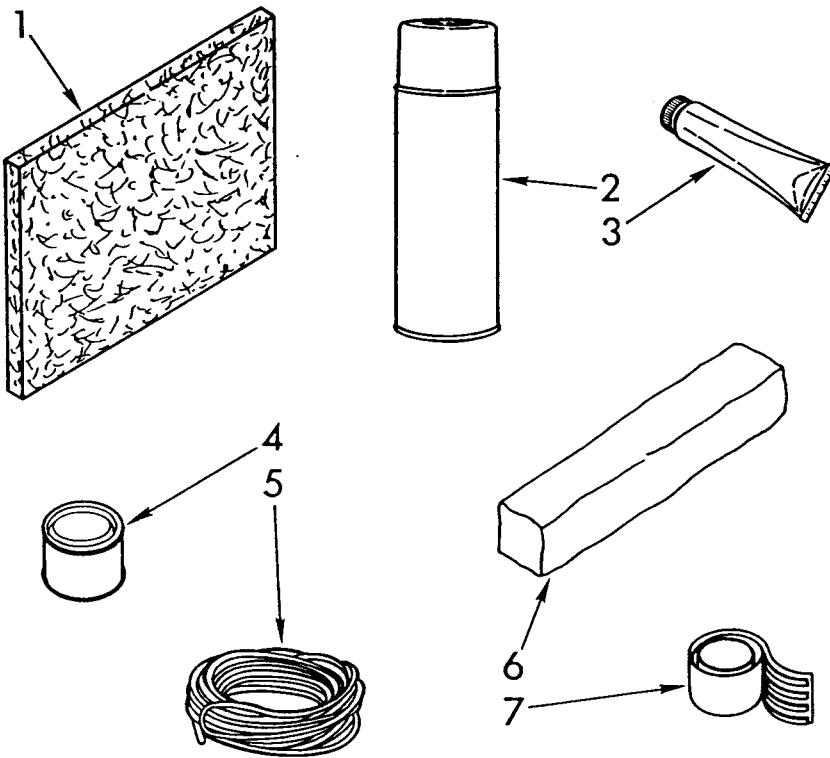

For Model: CAW05A1A1

OPTIONAL PARTS (NOT INCLUDED)