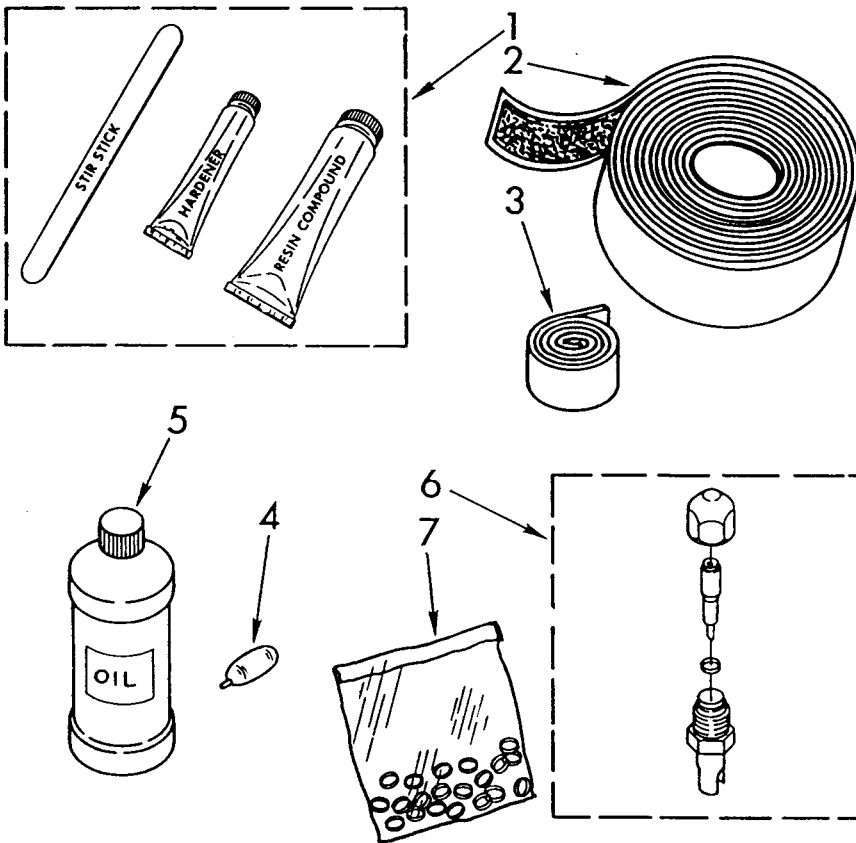

OPTIONAL PARTS (NOT INCLUDED)