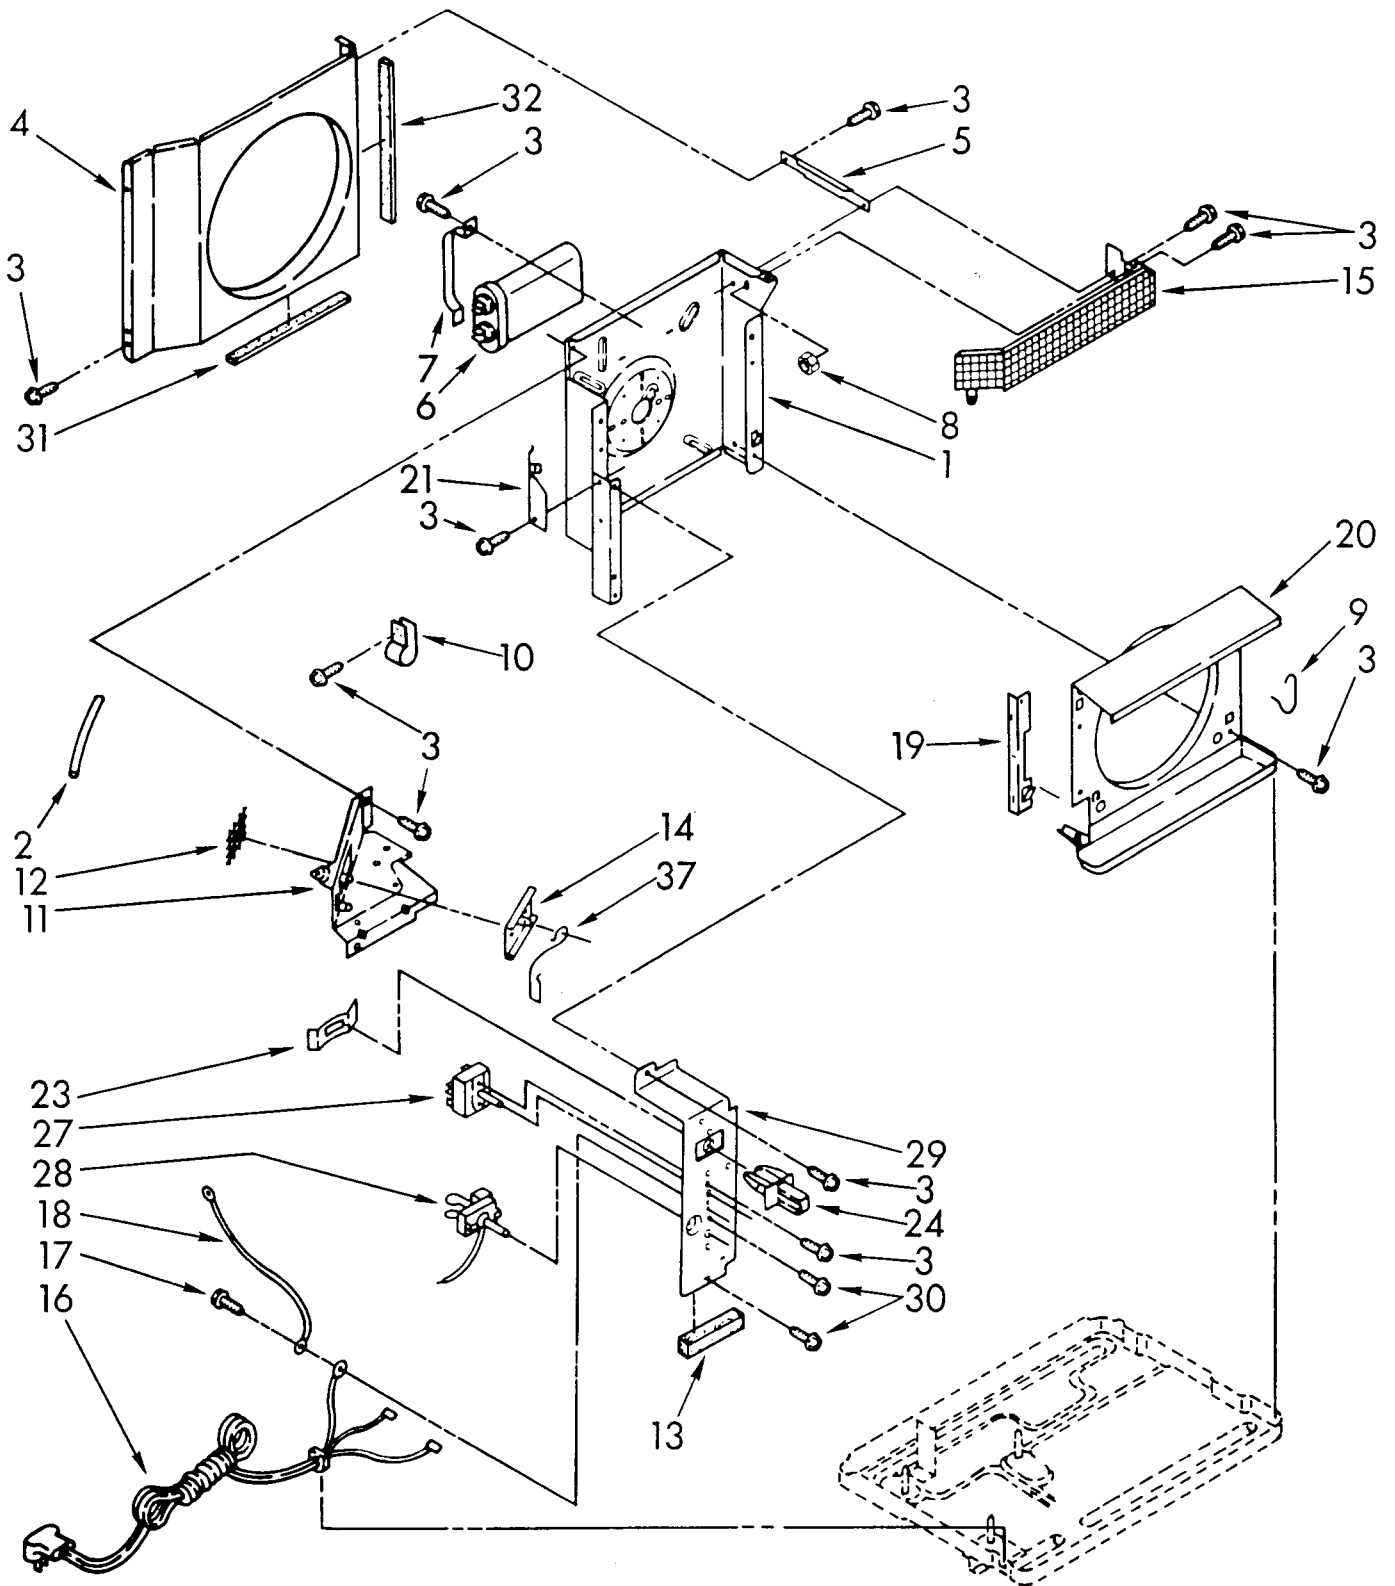

AIR FLOW AND CONTROL PARTS

For Model: X07002W00

FOR ORDERING INFORMATION REFER TO PARTS PRICE LIST

4316239

4

134-D-5

1	859822	wall, dividing
2	859934	sealer, tube
3	488480	screw, 8 x 1/2
	488481	screw (oversized)
4	646297	shroud, condenser
5	649879	support, unit
6	952739	capacitor, running
7	856105	bracket, capacitor
8	486288	nut, speed #8a
9	994686	clip, shroud
10	947072	clamp, wiring
11	646130	extension, dividing wall
12	856929	screen, exhaust door
13	857774	seal, control panel bottom
14	646134	door, exhaust
15	996685	guard, evaporator impeller
16	647216	cord, appliance
17	487871	screw, 8-32 x 3/8
18	856094	wire, ground
19	855502	bracket, mtg.
20	996748	shroud, evaporator
21	859890	plate, dividing wall
23	858765	retainer, detent spring
24	953066	actuator, exhaust door
27	950283	switch, rotary
28	949411	control, temperature
29	993398	panel, control
30	488734	screw, 6-32 x .175
31	859931	seal, condenser
32	857923	seal condenser shroud r.s.
37	950255	arm, exhaust door