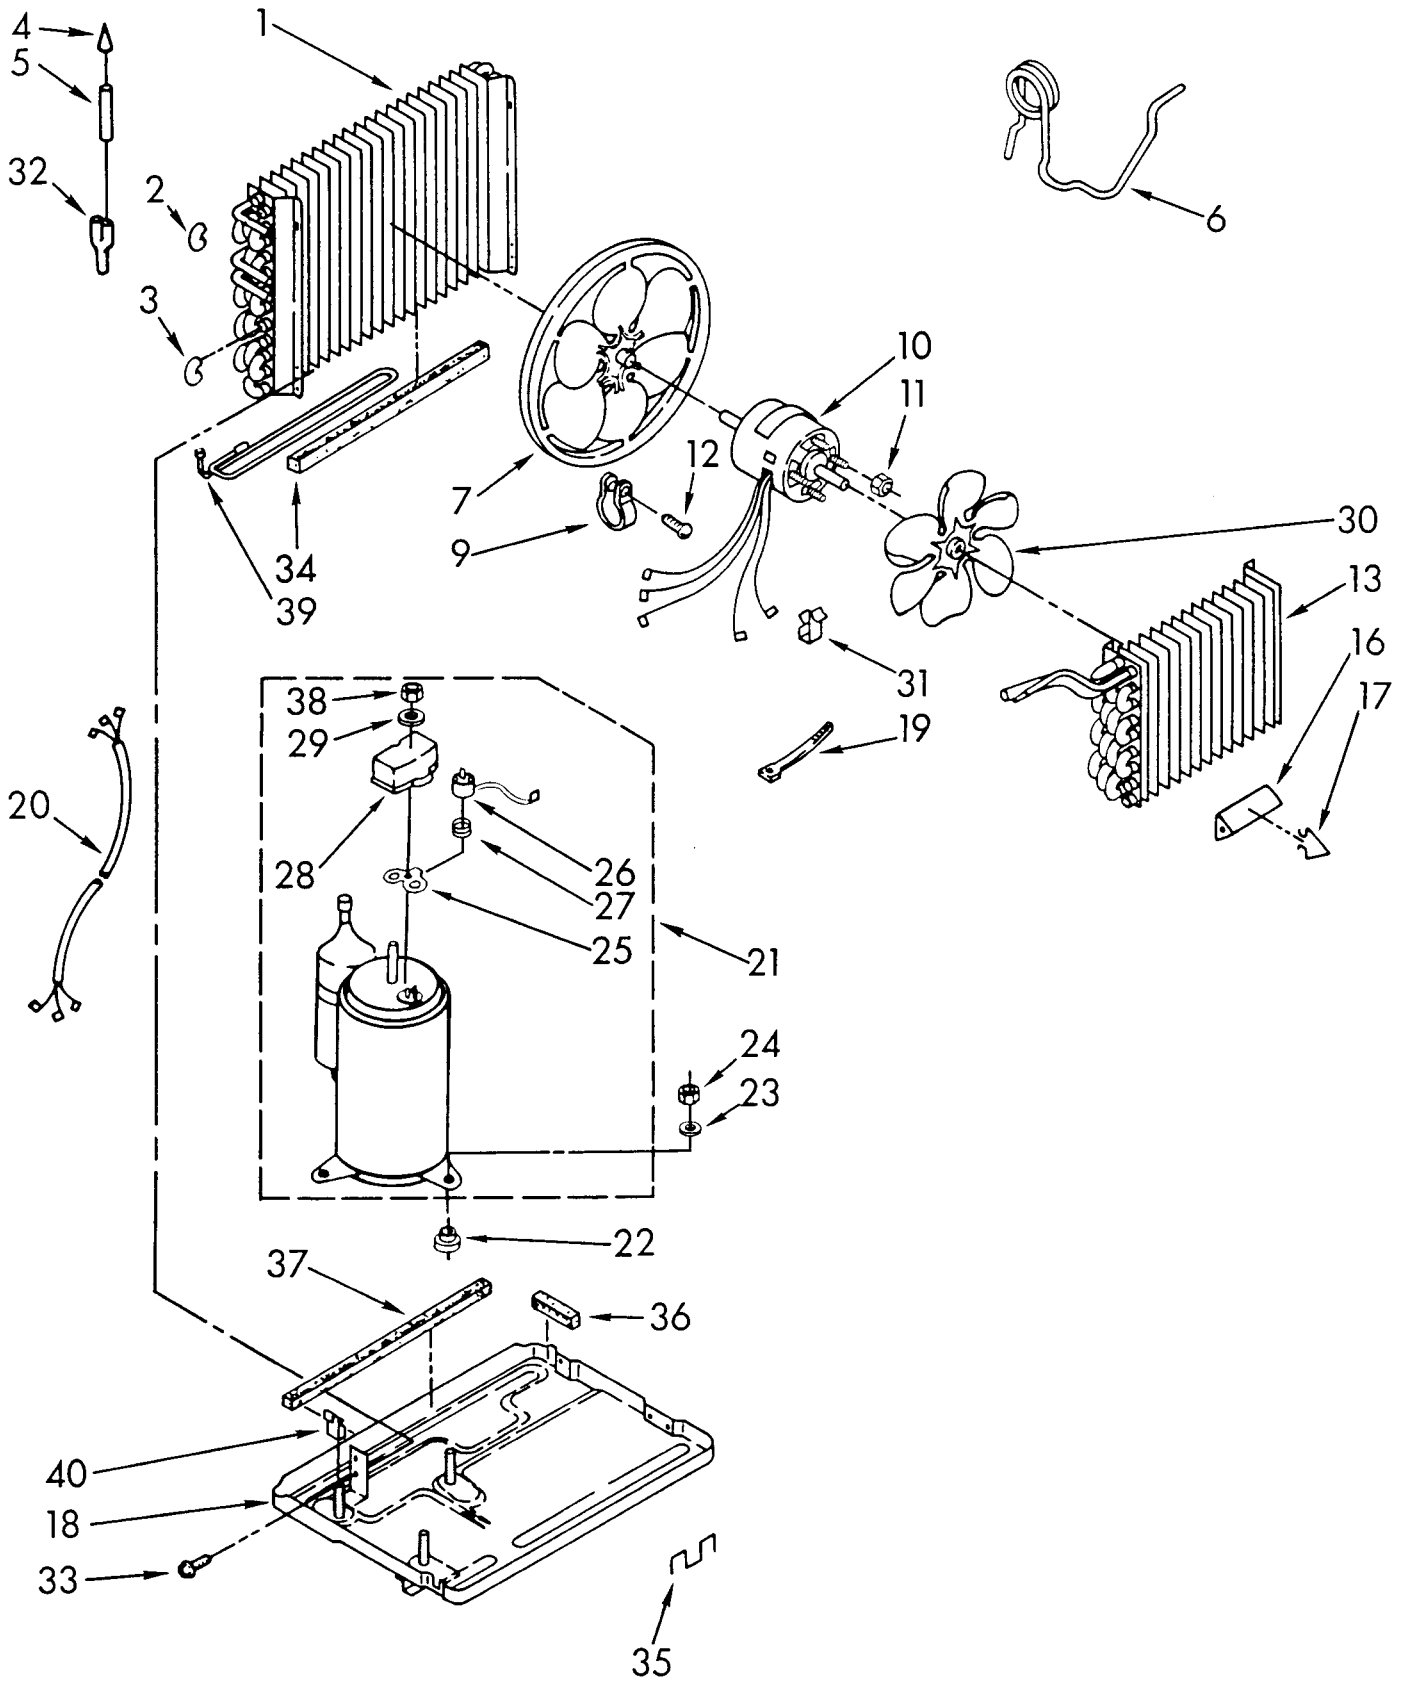

UNIT PARTS

For Model: X07002W00

FOR ORDERING INFORMATION REFER TO PARTS PRICE LIST

4316239

2

134-D-3

1	1155940	condenser
2	854624	bend, return condenser (2) evaporator (7)
3	855199	bend, return condenser (15) evaporator (5)
4	49599	strainer, tube
5	950850	tube, outlet (includes no. 4)
6	1157043	tube, restrictor
7	1155859	blade, fan
9	1158502	clamp, blancing
10	1157804	motor, fan
11	488130	nut, hex 8-32 (4)
12	489292	screw, slotted hex
13	1155639	evaporator
16	996773	anticipator, temperature
17	475577	clip, anticipator
18	950013	base
19	612805	tie, wire (4)
20	484136	harness, wiring
21	1157026	compressor
22	950212	grommet (3)
23	489108	washer (3)
24	1156715	locknut (3)
25	950035	gasket, terminal cover
26	1157040	overload
27	950032	spring, overload
28	950213	cover, terminal
29	950037	washer
30	1156594	fan, blade evaporator
31	852451	clamp, wiring
32	947364	tube, flow divider
33	488480	screw, 8 x 1/2
	488481	screw (repair)
34	852063	seal, condensate (condenser bottom)
35	949634	clip, front mtg. (2)
36	646870	seal, condensate (base r.h. flange)
37	854841	seal, strip (base rear flange)
38	950037	nut, terminal cover
39	1155622	tube, condenser extension
40	1156028	clip, speed