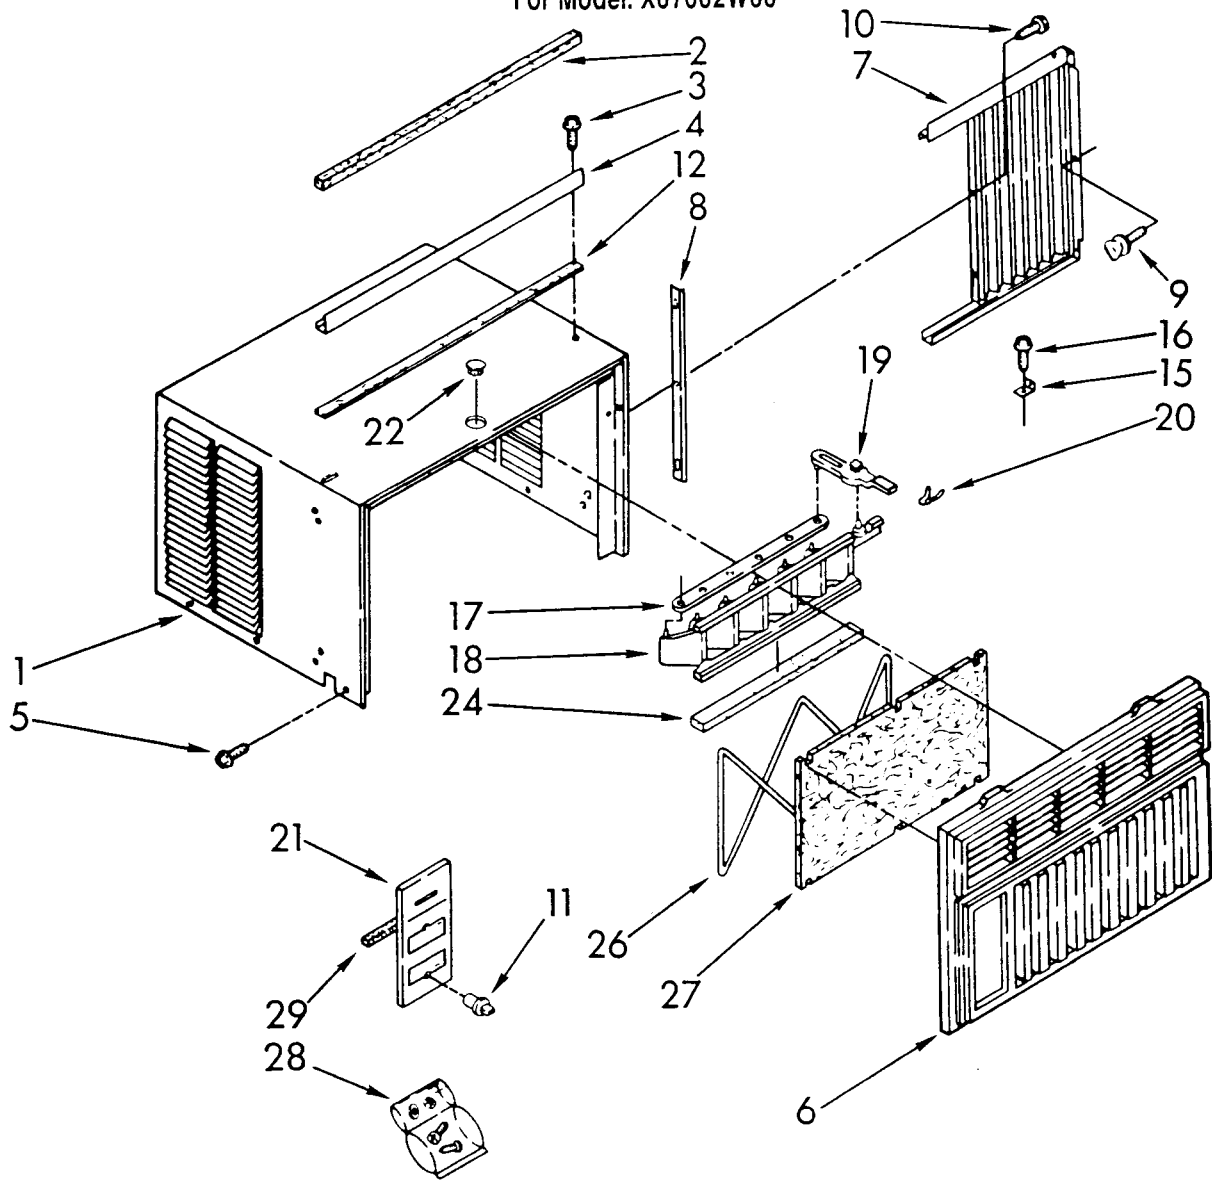

AIR FLOW AND CONTROL PARTS

For Model: X07002W00

FOR ORDERING INFORMATION REFER TO PARTS PRICE LIST

4316239

4

134-D-5

1	859822	wall, dividing
2	859934	sealer, tube
3	488480	screw, 8 x 1/2
	488481	screw (oversized)
4	646297	shroud, condenser
5	649879	support, unit
6	952739	capacitor, running
7	856105	bracket, capacitor
8	486288	nut, speed #8a
9	994686	clip, shroud
10	947072	clamp, wiring
11	646130	extension, dividing wall
12	856929	screen, exhaust door
13	857774	seal, control panel bottom
14	646134	door, exhaust
15	996685	guard, evaporator impeller
16	647216	cord, appliance
17	487871	screw, 8-32 x 3/8
18	856094	wire, ground
19	855502	bracket, mtg.
20	996748	shroud, evaporator
21	859890	plate, dividing wall
23	858765	retainer, detent spring
24	953066	actuator, exhaust door
27	950283	switch, rotary
28	949411	control, temperature
29	993398	panel, control
30	488734	screw, 6-32 x .175
31	859931	seal, condenser
32	857923	seal condenser shroud r.s.
37	950255	arm, exhaust door

For Model: X07002W00

FOR ORDERING INFORMATION REFER TO PARTS PRICE LIST

4316239

6

134-D-7

1	1157276	cabinet
2	469877	gasket, meeting rail
3	488720	screw, 10 x 1/2 (3)
4	993849	channel, top
5	488875	screw, st 8-32 x 3/8 (6)
6	1158195	front, cabinet
7	646158	housing, curtain (l.s.)
	646154	housing, curtain (r.s.)
8	646160	retainer, curtain (2)
9	475581	thumbscrew (2)
10	488730	screw, 8 x 7/16 (6)
11	953054	knob, control (2)
12	856990	seal, strip
15	644228	bracket, window
16	488255	screw, 8 x 3/4
17	645684	link, louver (2)
18	1157284	louver, vertical
19	645683	handle, louver (2)
20	641484	spring, detent (1)
21	1158176	plate, escutcheon
22	1157126	plug, hole
24	855238	seal, vertical louver
26	646963	retainer, filter
27	852344	filter, air
28	476180	bag, accessory
29	646318	spacer, escutcheon plate (2)