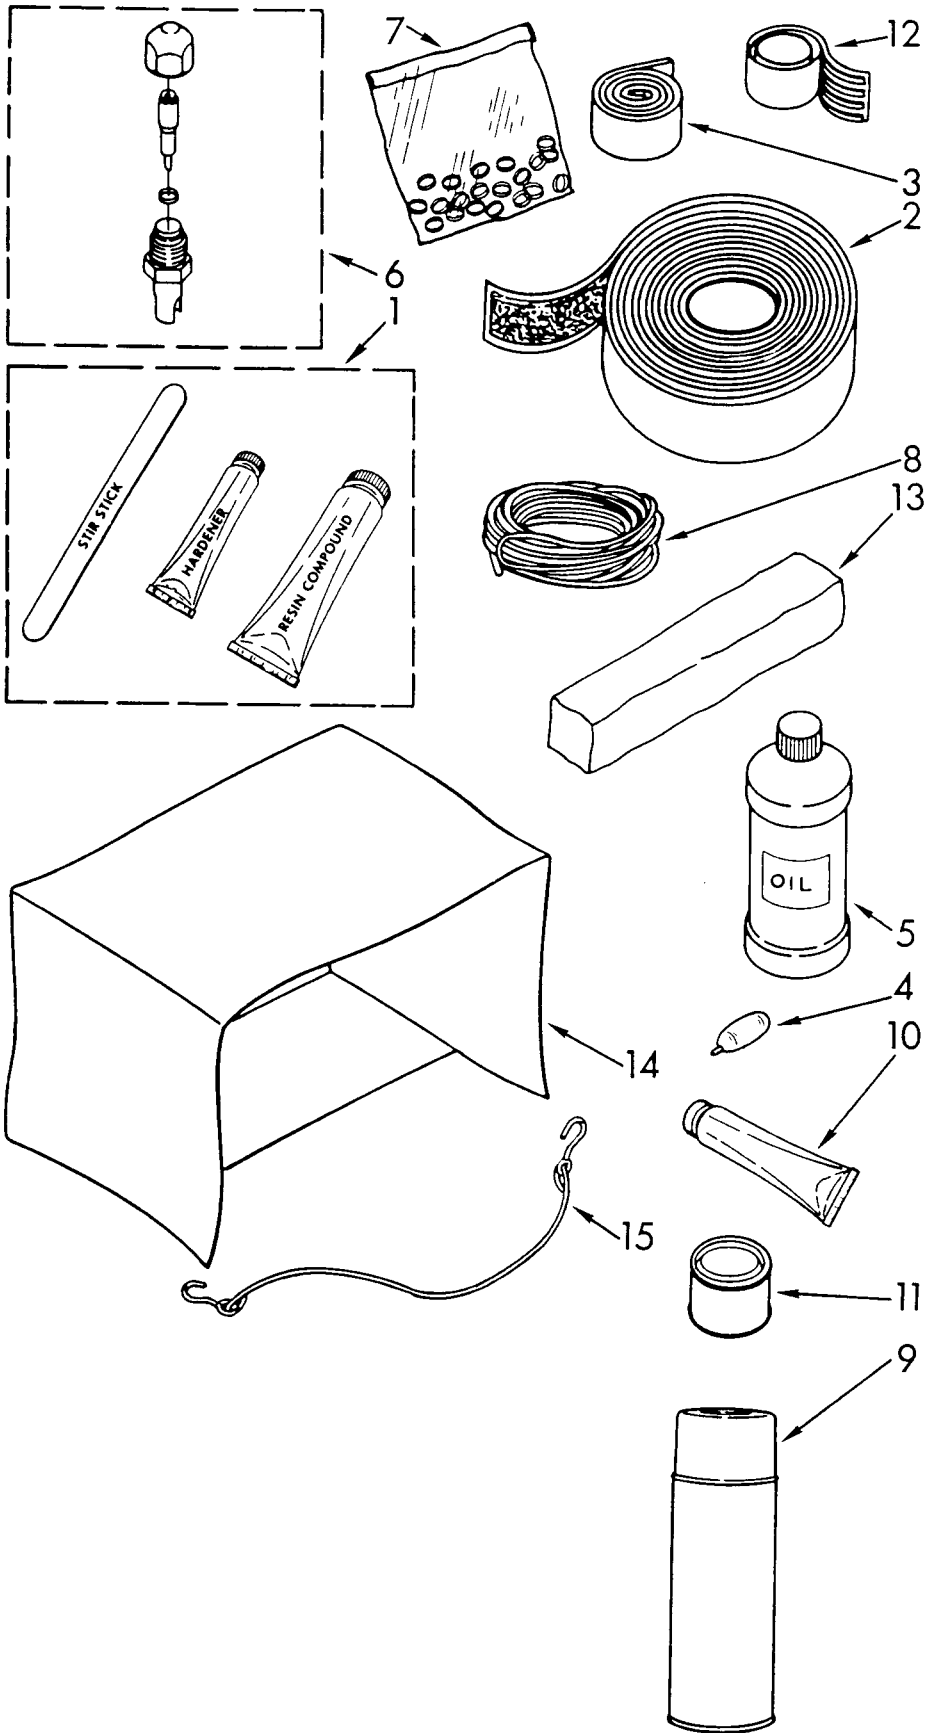

OPTIONAL PARTS (NOT INCLUDED)

For Model: X07002W00

FOR ORDERING INFORMATION REFER TO PARTS PRICE LIST

4316239

8

134-D-9