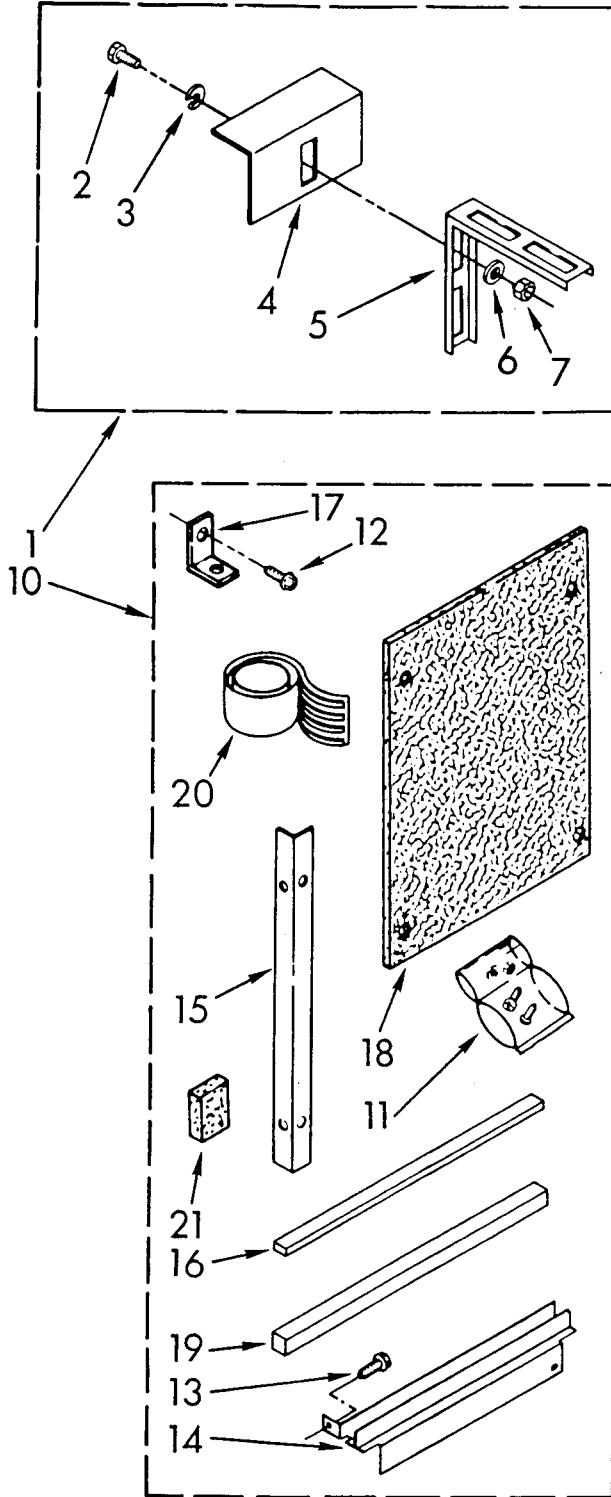

INSTALLATION PARTS

For Model: X07002W00

An Installation Kit is included with your air conditioner. If repair parts are required at a later date, you may select the correct part number from this listing.

Other Installation Kits shown below may be ordered where special circumstances require them.

FOR ORDERING INFORMATION REFER TO PARTS PRICE LIST