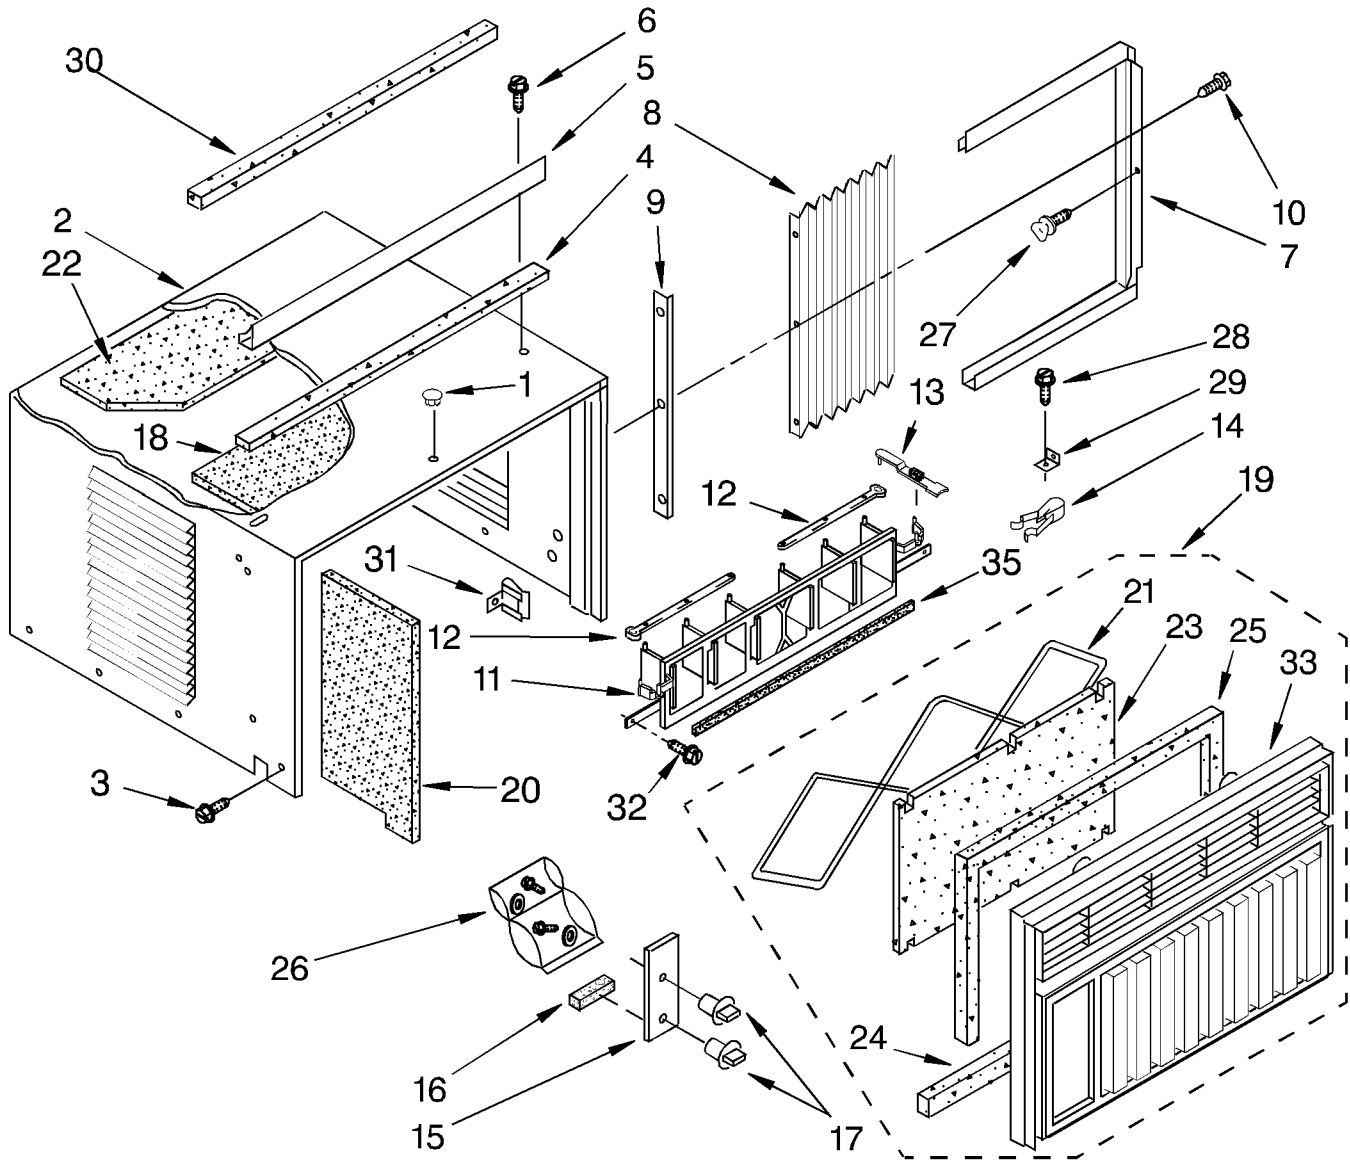

# AIR FLOW AND CONTROL PARTS

For Model: X12002D00

2	1165184	Wall, Dividing
3	1162594	Capacitor, Running
4	1162954	Bracket, Running Capacitor
5	488480	Screw, SM #8 x 1/2A
	488481	Screw (Repair) #10 x 3/8
7	1166339	Insulation (Side, Dividing Wall)
9	1166338	Insulation (Back, Dividing Wall)
10	948219	Shroud, Evaporator (Includes No.11)
11	1166282	Insulation, Evaporator Shroud
12	487808	Fastener, Snap
13	852451	Clamp, Cable
14	856037	Shroud, Condenser
15	1156536	Support, Unit (2)
16	487910	Screw, Sems SM #8 x 1/2A (2)
17	994561	Extension, Dividing Wall
19	1159147	Panel, Control
22	1165243	Switch, Rotary
23	488734	Screw, Machine 6-32 x .175 (4)
24	1166758	Control, Temperature
25	856094	Wire, Ground
26	1165241	Cable, Appliance
27	487871	Screw, ST 8-32 x 3/8
29	475841	Insulator, Sleeve Temp. Control

# CABINET PARTS

For Model: X12002D00

1	1157126	Plug, Hole
2	1163513	Cabinet
3	1157158	Screw, 8-3/8 SG
4	856989	Seal, Strip
5	993786	Channel, Top Mounting
6	488720	Screw, #10 x 1/2 (3)
7	1164155	Housing, Curtain R.S. (Includes #8)
	1164154	Housing, Curtain L.S. (Includes #8)
8	947160	Curtain (2)
9	644224	Retainer, Curtain (2)
10	1161561	Screw, 3/8 SG
11	1159980	Louver, Vertical (Includes Illus. Nos. 12, 13, 14)
12	855158	Link, Vertical Louver (2)
13	1161636	Handle, Vertical Louver (2)
14	644006	Spring, Detent (2)
15	1166342	Plate, Escutcheon
16	470036	Spacer, Escutcheon Plate (2)
17	1162672	Knob, Control (2)
18	1163429	Insul/Cabinet Top
19	1158197	Front, Cabinet
20		Insul/Cabinet
	1163430	(Right, Side)
	1163431	(Left, Side)
21	646963	Retainer, Filter
22	1158501	Insul/Cabinet
23	855246	Filter
24	852923	Seal, Cabinet Front
25	645883	Seal, Strip (Top & Sides)
26	476180	Bag, Accessory
27	475581	Screw, Thumb
28	488255	Screw, Wood #8 x 3/4 (1)
29	644228	Bracket, Window Lock
30	469877	Seal, Meeting Rail
31	1158294	Clip, Louver (2)
32	1159222	Screw
33	1158196	Front
35	855238	Seal (Back, Vertical Louver)