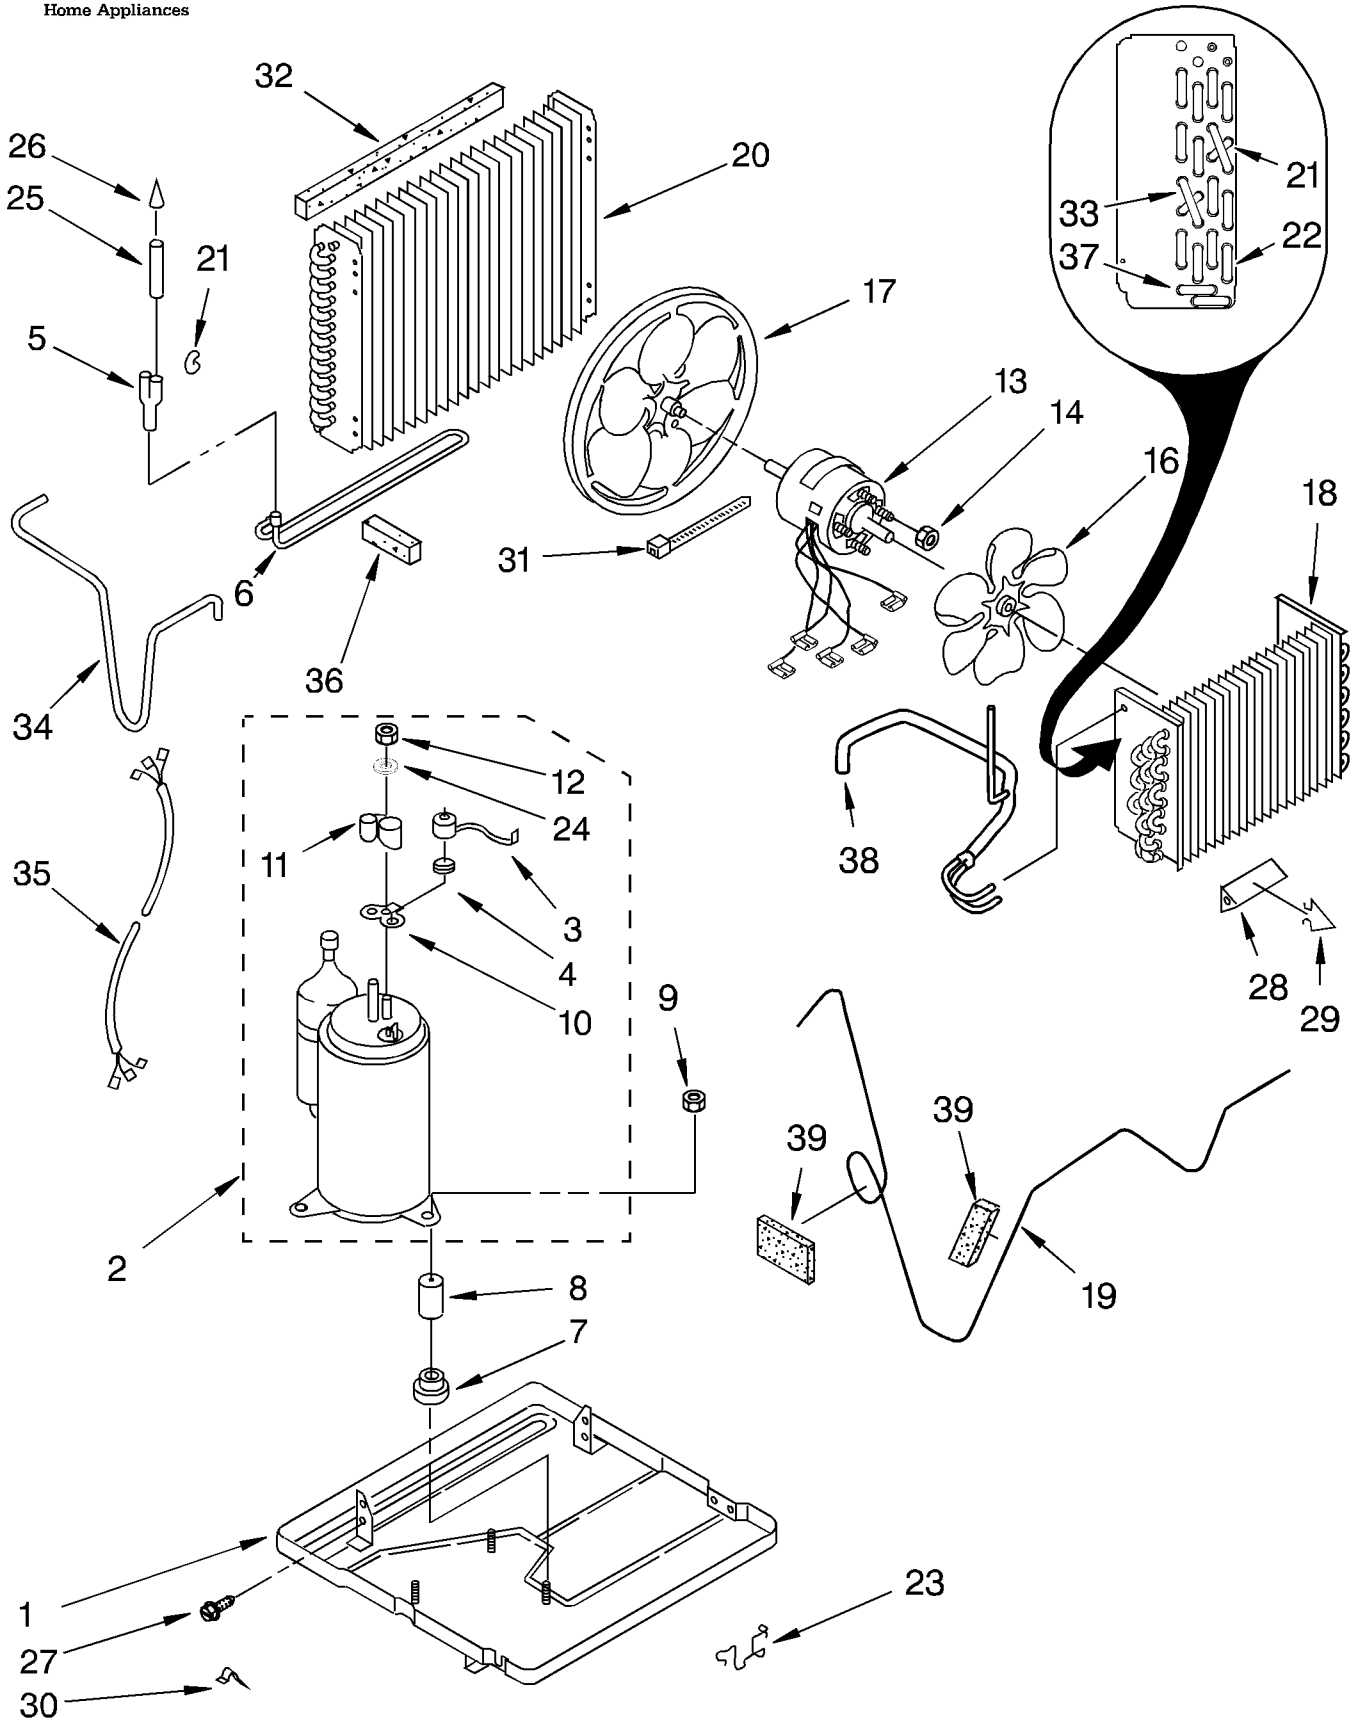

**UNIT PARTS**  
For Model: X12002D00

1	950019	Base
2	1163573	Compressor
3		Overload
	1155700	Production
4	950032	Spring, Overload
5	947364	Tube, Flow Divider
6	1160032	Tube, Condenser Extension
7	950021	Grommet, Compressor Mounting (3)
8	950020	Sleeve, Compressor Mounting (3)
9	858121	Nut, Lock (3)
10	950035	Gasket, Terminal Cover
11	950036	Cover, Terminal
12	950027	Nut
13	947852	Motor, Fan
14	488130	Nut, Hex Keps 8-32 (4)
16	1160946	Blade, Fan (Evaporator)
17	1161594	Blade, Fan (Condenser)
18	1156743	Evaporator
19	1156455	Tube, Restrictor (2)
20	1164709	Condenser
21	708532	Bend, Return Condenser (13) Evaporator (2)
22	708531	Bend, Return Evaporator (12)
23	949634	Clip, Mtg. (2) (Base To Front)
24	950037	Washer
25	950825	Tube, Outlet
26	49599	Strainer, Tube
27	488480	Screw, SM #8 x 1/2A (7)
	488481	Screw (Repair) #10 x 3/8A
28	996773	Anticipator, Temperature
29	475577	Clip, Temperature Anticipator
30	642684	Clamp, Tube
31	857547	Tie, Cable
32	948090	Seal, Condenser Top
33	1158407	Bend, Return (2)
34	1165484	Tube, Discharge
35	484136	Harness, Wiring
36	859600	Seal, Condenser Bottom
37	1156533	Bend Return (2)
38	1163983	Tube, Suction
39	1162616	Seal, Anti-Rub

# AIR FLOW AND CONTROL PARTS

For Model: X12002D00

2	1165184	Wall, Dividing
3	1162594	Capacitor, Running
4	1162954	Bracket, Running Capacitor
5	488480	Screw, SM #8 x 1/2A
	488481	Screw (Repair) #10 x 3/8
7	1166339	Insulation (Side, Dividing Wall)
9	1166338	Insulation (Back, Dividing Wall)
10	948219	Shroud, Evaporator (Includes No.11)
11	1166282	Insulation, Evaporator Shroud
12	487808	Fastener, Snap
13	852451	Clamp, Cable
14	856037	Shroud, Condenser
15	1156536	Support, Unit (2)
16	487910	Screw, Sems SM #8 x 1/2A (2)
17	994561	Extension, Dividing Wall
19	1159147	Panel, Control
22	1165243	Switch, Rotary
23	488734	Screw, Machine 6-32 x .175 (4)
24	1166758	Control, Temperature
25	856094	Wire, Ground
26	1165241	Cable, Appliance
27	487871	Screw, ST 8-32 x 3/8
29	475841	Insulator, Sleeve Temp. Control