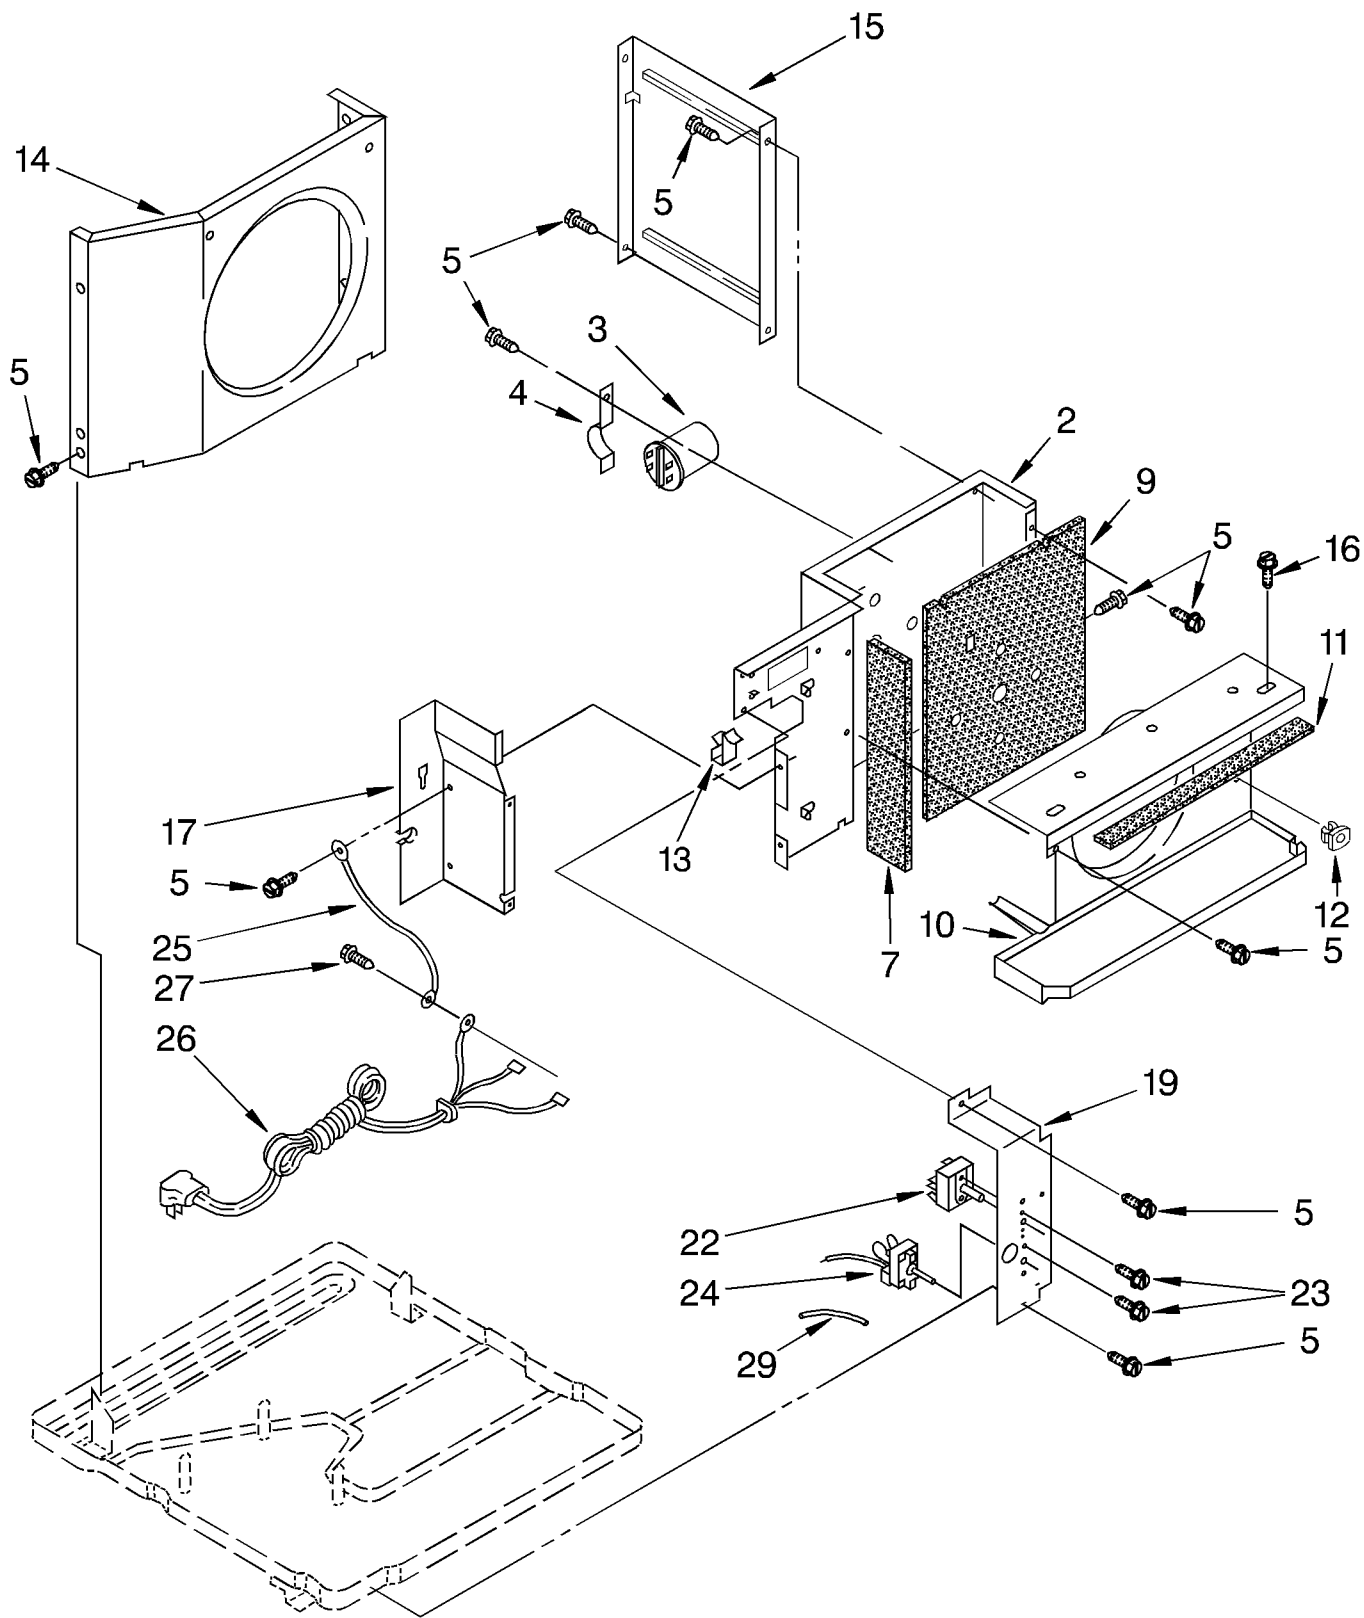

Following Parts Not Illustrated

LITERATURE PARTS

LIT1165239	Sheet, Tech
LIT1165234	Wiring Diagram
LIT1166349	Use and Care Guide
LIT1155974	Instruction, Installtion

REFRIGERANT CHARGE 21 OZ.

# AIR FLOW AND CONTROL PARTS

For Model: X12002D00

2	1165184	Wall, Dividing
3	1162594	Capacitor, Running
4	1162954	Bracket, Running Capacitor
5	488480	Screw, SM #8 x 1/2A
	488481	Screw (Repair) #10 x 3/8
7	1166339	Insulation (Side, Dividing Wall)
9	1166338	Insulation (Back, Dividing Wall)
10	948219	Shroud, Evaporator (Includes No.11)
11	1166282	Insulation, Evaporator Shroud
12	487808	Fastener, Snap
13	852451	Clamp, Cable
14	856037	Shroud, Condenser
15	1156536	Support, Unit (2)
16	487910	Screw, Sems SM #8 x 1/2A (2)
17	994561	Extension, Dividing Wall
19	1159147	Panel, Control
22	1165243	Switch, Rotary
23	488734	Screw, Machine 6-32 x .175 (4)
24	1166758	Control, Temperature
25	856094	Wire, Ground
26	1165241	Cable, Appliance
27	487871	Screw, ST 8-32 x 3/8
29	475841	Insulator, Sleeve Temp. Control