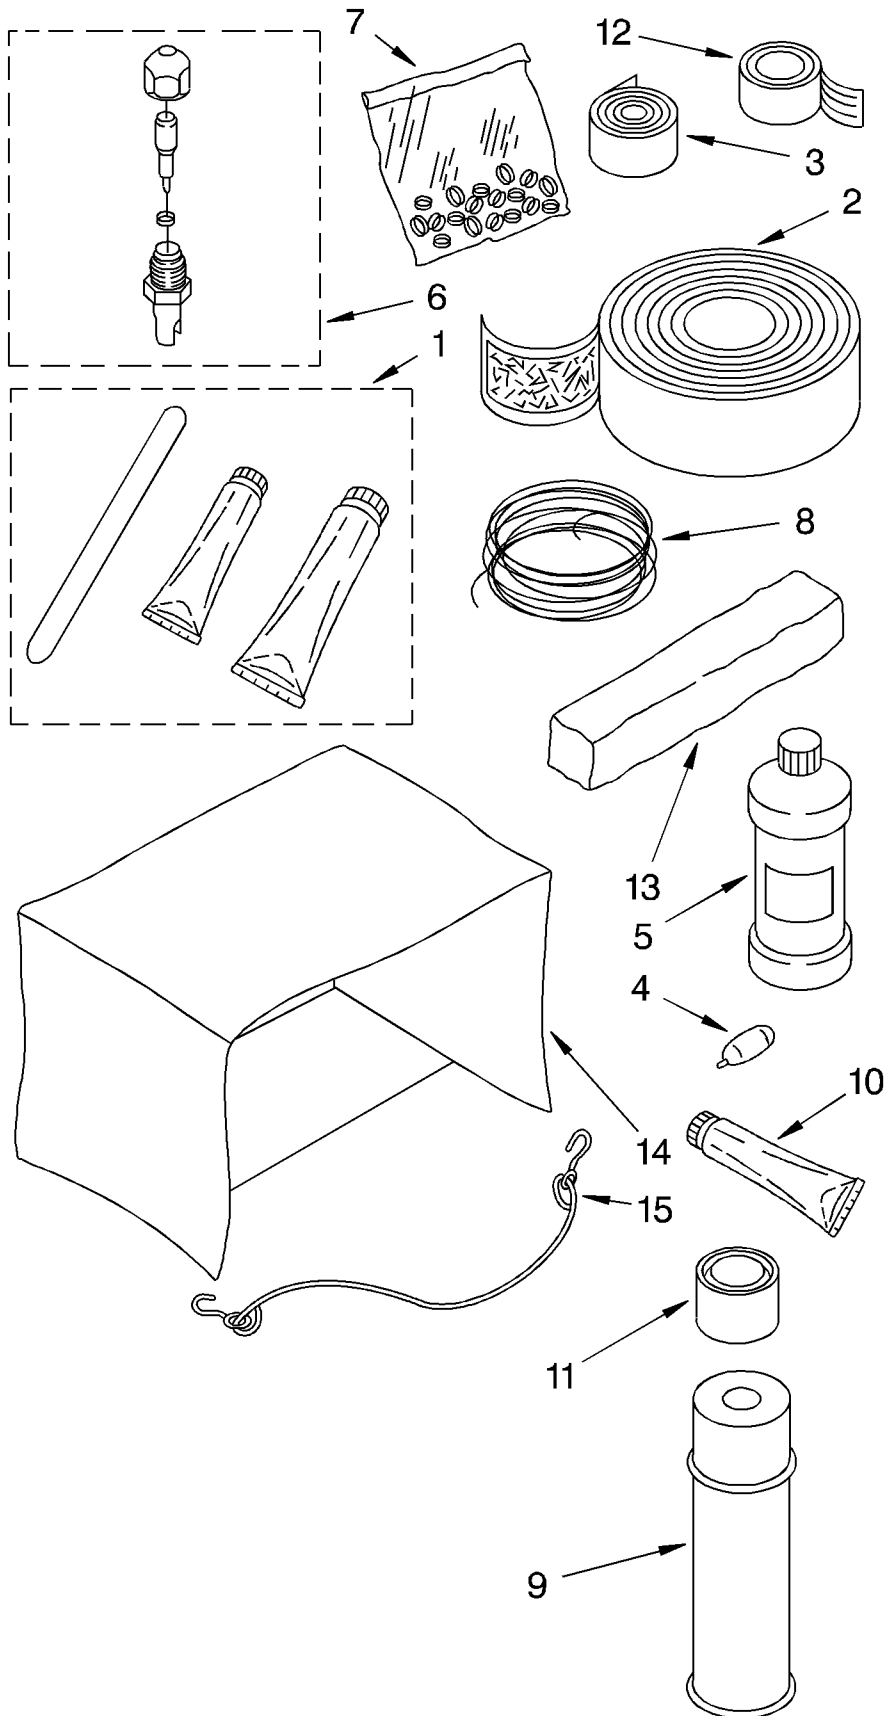

OPTIONAL PARTS (NOT INCLUDED)

For Model: X12002D00