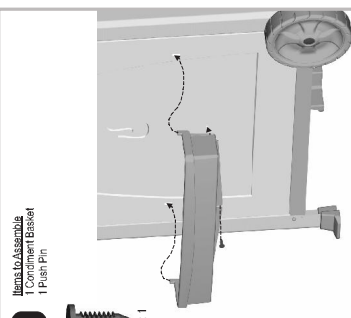

1 Items to Assemble

- 1 Long Leg Assembly
- 1 Short Leg Assembly
- 8 Screws

CAUTION: Ends of screws have sharp points

2 Items to Assemble

- 2 U-Extenders
- 1 U-Nut
- 1 Cylinder Thumbscrew
- 2 Wheels
- 1 Axle Rod
- 2 Flat Washers
- 1 Hitch Pin

3 Items to Assemble

- 4 Balls (all identical)
- 10 Screws

4 Items to Assemble

- 1 Front Panel
- 2 Push Pins

5 Items to Assemble

- 1 Compartment Basket
- 1 Push Pin

6 Items to Assemble

- 2 U-Nuts

Parts List - Model 463453207

Key	Qty.	Description	Part #	Key	Qty.	Description	Part #
A	1	Bottom Shelf	7000506	AA	1	Electrode	7000047
B	4	Rails	7000285	BB	1	Ignition Button	7000161
C	1	Top Casting	7001019	CC	1	Sticumer Body	7000516
D	1	Lego Plate Assy	4157147	DD	1	Frame Insert	7001184
E	1	Temperature Gauge w/Temp Nul	4157171	EE	1	Wing Nul	4080063
F	1	Temperature Gauge Bezel	4157169	FF	1	Sticumer Handle	7000059
G	1	Bottom Casting	7000510	GG	2	Washer Head Hex Nuts	7000271
H	4	Burners	7000039	HH	1	'S' Hook Knobholder	7000346
I	1	Carry-Over Tube	7000280	II	1	Sticumer Lid	7000303
J	2	Pat Nuts	7000132	JJ	1	Rod Hinge	7000384
K	1	'U' Nul	7001640	KK	1	Sticumer Lid Handle	7000385
L	2	Casting Bumpers	7000184	LL	1	Shelf	7000517
M	1	Handle Assy	7000178	MM	1	Front Panel	7000518
N	1	Condiment Basket	7000370	NN	1	Warning Hack	7000187
O	2	Wheels	7000262	OO	1	Cook Grid, 8x15	7001107
P	1	Axle Rod	7001149	PP	2	Cook Grids, 12x15	7000026
Q	4	Vaporizer Tents	7000381	QQ	1	Sticumer Grid	7000304
R	1	Grease Tray Assy	7000043	RR	4	10x3/8 Self-Tap Screw	7001017
S	1	Grease Pan	7000046	SS	1	Veveh Hose/Regulator	7000089
T	1	Sticumer Burner	7001244	TT	1	Control Panel	7000752
U	2	'U' Nuts	7001659	UU	1	Ignition Module	7000944
V	1	Fascia, Right	7000672	VV	1	24" Igniter Wire	7000894
W	1	Fascia, Left	7000748	WW	1	Leg Assembly Long	7000522
X	2	Leg Extenders	7000230	XX	1	Leg Assembly Short	7000353
Y	5	Control Knobs	7000689	YY	1	Thumbcrew	7000525
Z	5	Bezels	7000912	ZZ	1	Hardware Bag	7001657