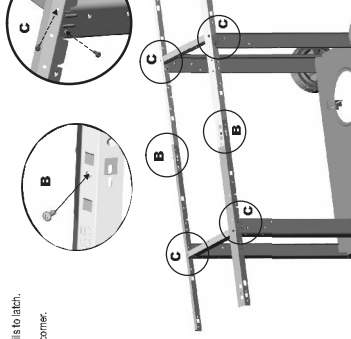

4 Items to Assemble

- 1 Front Panel
- 2 Push Pins