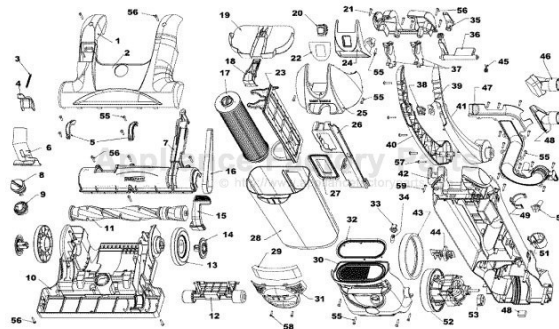

# HOOVER U5267-900 Owner's Manual

[Shop genuine replacement parts for HOOVER  
U5267-900](#)

[Find Your HOOVER Vacuum Cleaner Parts - Select From 1456 Models](#)

----- Manual continues below part list -----

Model Number: U5267900

BOM/Serial #: U5267900

Graphic Title: COMPLETE ASSEMBLY

Image	Key	Part Number	Description	Substitution	Qty.
1	1	H-37253425	HOOD-15 IN-AGP		1
1	1	H-37253404	HOOD-AGP		1
					1
1	1	H-37253415	HOOD-AGP		1
					1
					1
1	2	----	NOT REQUIRED PART OR SEE NOTE		1
1	3	H-38335026	DEBRIS DOOR SPRING		1
1	4	H-37257312	DEBRIS DOOR-AGR		1
1	5	H-36131118	TRUNNION COVER-ABE		1
1	6	H-38646087	LOWER DUCT-AGS		1
1	7	H-37243047	AGITATOR HOUSING		1
1	8	H-38563021	KNOB-HEIGHT ADJUSTMENT		1
1	9	H-38563022	HEIGHT ADJUSTMENT CAM		1
1	10	H-37242146	MAIN BODY-AGS-SERVICE		1
1	11	H-48414132	AGITATOR ASSEMBLY 15 IN-COMP		1
1	12	H-43248062	FRONT WHFFI ASSEM	90001005	1
1	13	H-38522088	WHEEL REAR-AGS		1
1	14	H-37912018	WHEEL HUB-AGR		1
1	15	H-38458073	HANDLE REL LEVER	38458070	1
1	16	H-38528040	AG BELT-12AMP BULK		1
1	17	H-40140201	CARTRIDGE FILTER (4)		1
1	18	H-36151034	LATCH ACTUATOR-LID		1
1	18	H-36151045	LATCH ACTUATOR-LID-AFU		1
1	18	H-36151036	Latch Act-U5266-900		1
1	18	H-36151035	LATCH ACT-LID-AGR		1
1	18	H-36151037	LATCH ACTUATOR-LID-AG		1
1	19	H-37249051	DIRT CUP LID-AGS		1
1	20	H-28166001	SWITCH		1
1	21	H-37258177	HANDLE RETAINER COVER		1
1	22	H-51371030	SWITCH MOUNT NAMEPLATE		1
1	23	H-36426067	PREFILTER ASSEM-AGS SUPPORT		1
1	24	H-37258178	SWITCH MOUNT		1
1	25	H-39458048	HANDLE COVER-AGP		1
1	26	H-37258176	WIRE CHANNEL COVER-AGS		1