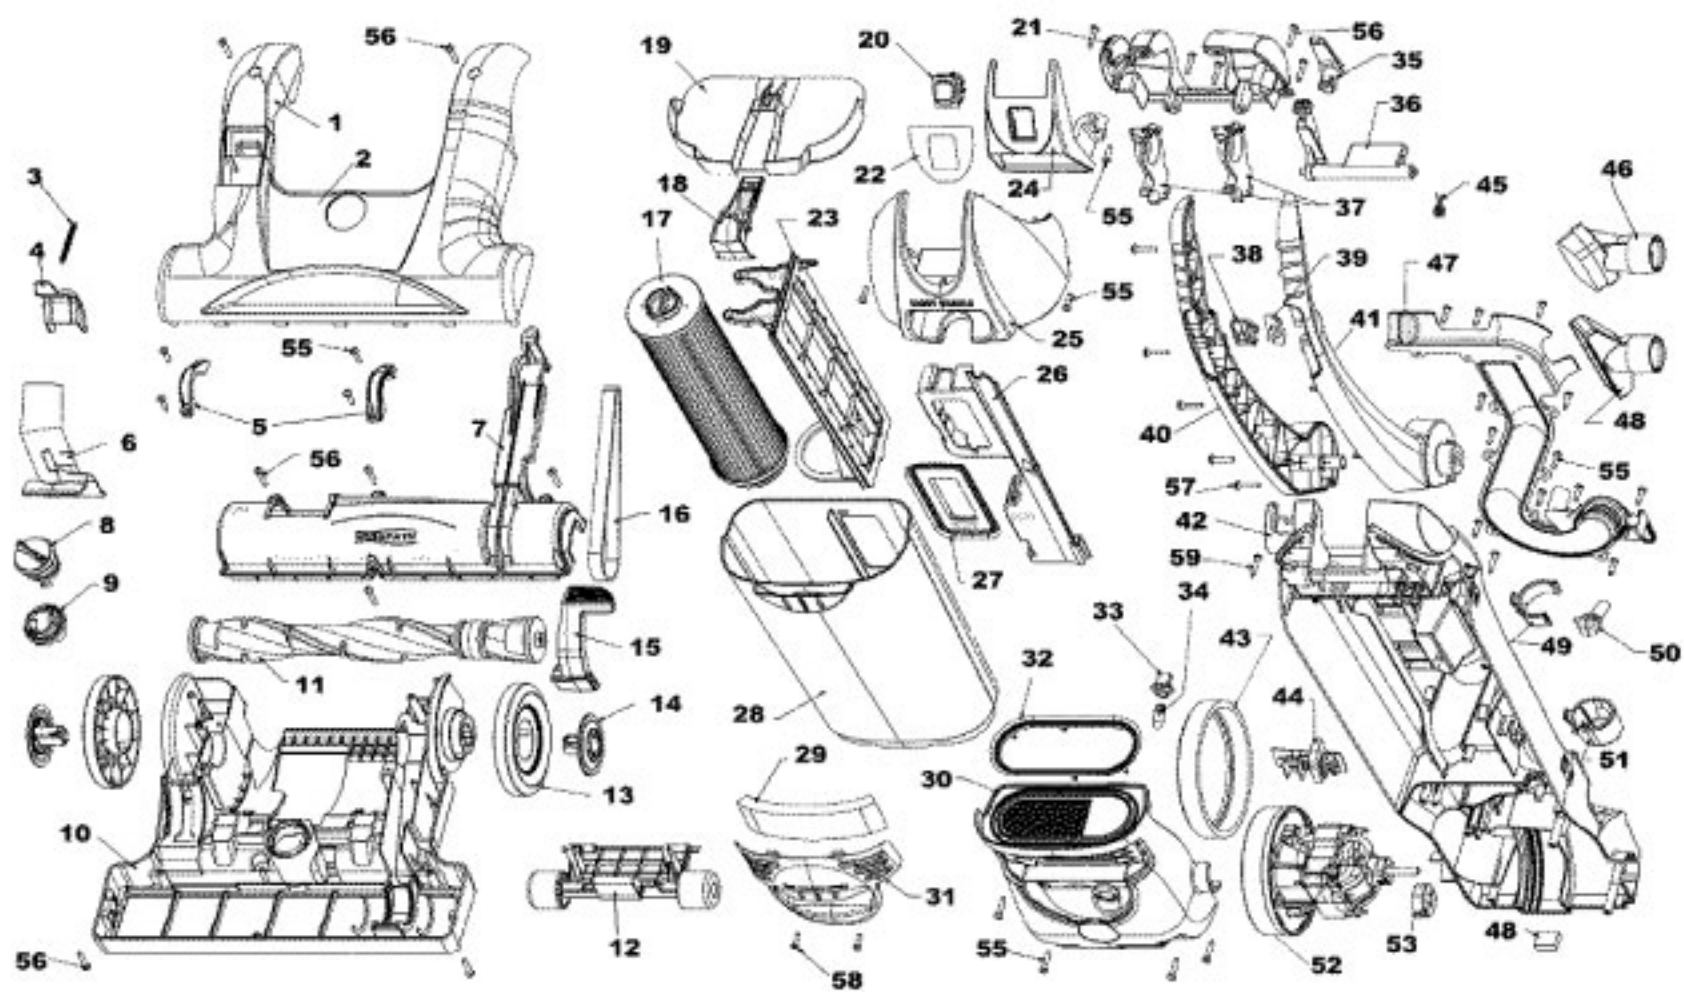

# HOOVER U5267-900 Owner's Manual

[Shop genuine replacement parts for HOOVER  
U5267-900](#)

[Find Your HOOVER Vacuum Cleaner Parts - Select From 1456 Models](#)

----- Manual continues below part list -----

Model Number: U5267900

BOM/Serial #: U5267900

Graphic Title: COMPLETE ASSEMBLY

Image	Key	Part Number	Description	Substitution	Qty.
1	1	H-37253425	HOOD-15 IN-AGP		1
1	1	H-37253404	HOOD-AGP		1
					1
1	1	H-37253415	HOOD-AGP		1
					1
					1
1	2	----	NOT REQUIRED PART OR SEE NOTE		1
1	3	H-38335026	DEBRIS DOOR SPRING		1
1	4	H-37257312	DEBRIS DOOR-AGR		1
1	5	H-36131118	TRUNNION COVER-ABE		1
1	6	H-38646087	LOWER DUCT-AGS		1
1	7	H-37243047	AGITATOR HOUSING		1
1	8	H-38563021	KNOB-HEIGHT ADJUSTMENT		1
1	9	H-38563022	HEIGHT ADJUSTMENT CAM		1
1	10	H-37242146	MAIN BODY-AGS-SERVICE		1
1	11	H-48414132	AGITATOR ASSEMBLY 15 IN-COMP		1
1	12	H-43248062	FRONT WHFFI ASSEM	90001005	1
1	13	H-38522088	WHEEL REAR-AGS		1
1	14	H-37912018	WHEEL HUB-AGR		1
1	15	H-38458073	HANDLE REL LEVER	38458070	1
1	16	H-38528040	AG BELT-12AMP BULK		1
1	17	H-40140201	CARTRIDGE FILTER (4)		1
1	18	H-36151034	LATCH ACTUATOR-LID		1
1	18	H-36151045	LATCH ACTUATOR-LID-AFU		1
1	18	H-36151036	Latch Act-U5266-900		1
1	18	H-36151035	LATCH ACT-LID-AGR		1
1	18	H-36151037	LATCH ACTUATOR-LID-AG		1
1	19	H-37249051	DIRT CUP LID-AGS		1
1	20	H-28166001	SWITCH		1
1	21	H-37258177	HANDLE RETAINER COVER		1
1	22	H-51371030	SWITCH MOUNT NAMEPLATE		1
1	23	H-36426067	PREFILTER ASSEM-AGS SUPPORT		1
1	24	H-37258178	SWITCH MOUNT		1
1	25	H-39458048	HANDLE COVER-AGP		1
1	26	H-37258176	WIRE CHANNEL COVER-AGS		1