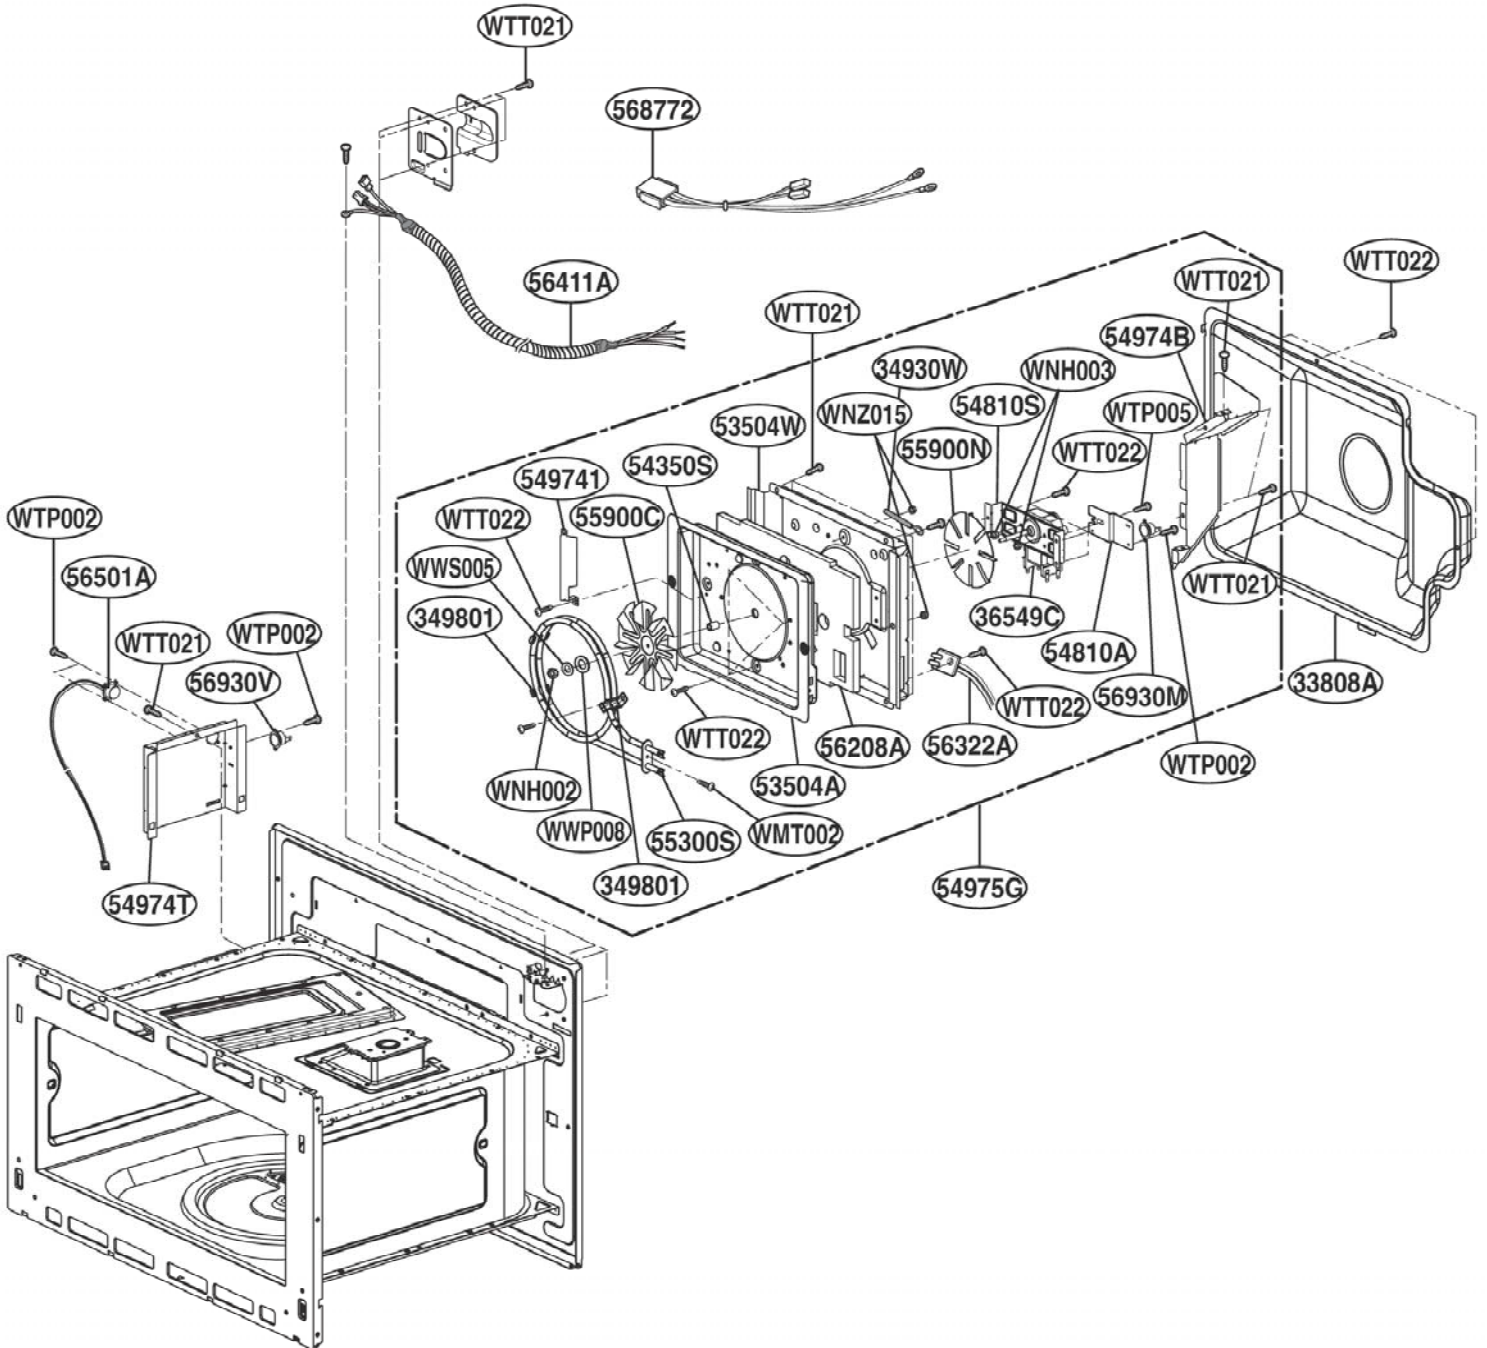

## DOOR PARTS

MODEL: ZSC2202NSS

Door removal tool

P/No: MFL38213105

# CONTROLLER PARTS

# OVEN CAVITY PARTS

# INTERIOR PARTS (I)