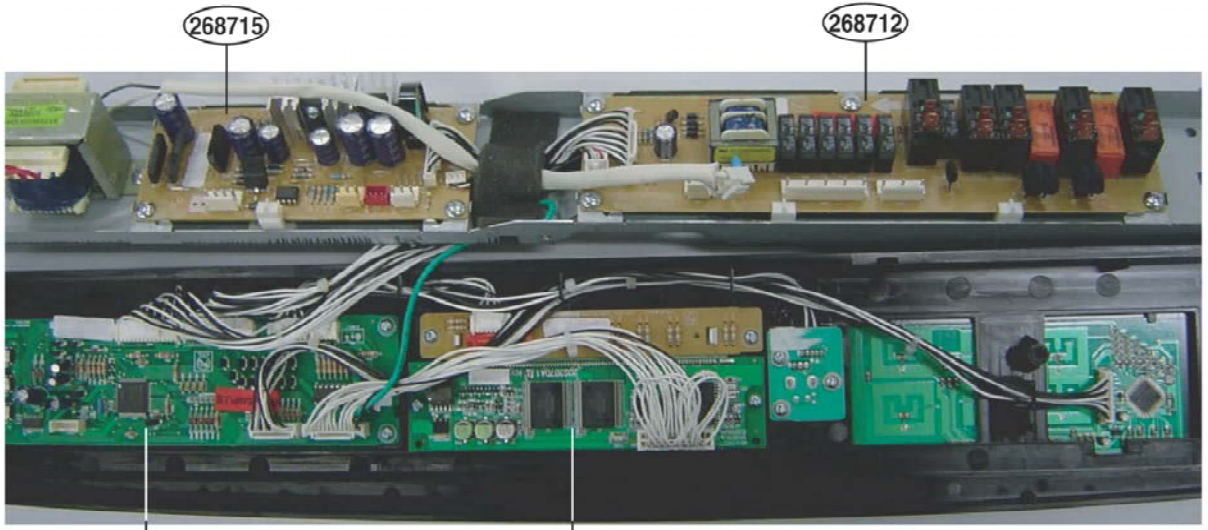

----- Manual continues below -----

EXPLODED VIEW

DOOR PARTS

MODEL: ZSC2202NSS

Door removal tool

P/No: MFL38213105

CONTROLLER PARTS

OVEN CAVITY PARTS

INTERIOR PARTS (II)

INSULATOR PARTS (I)

INSULATOR PARTS (II)