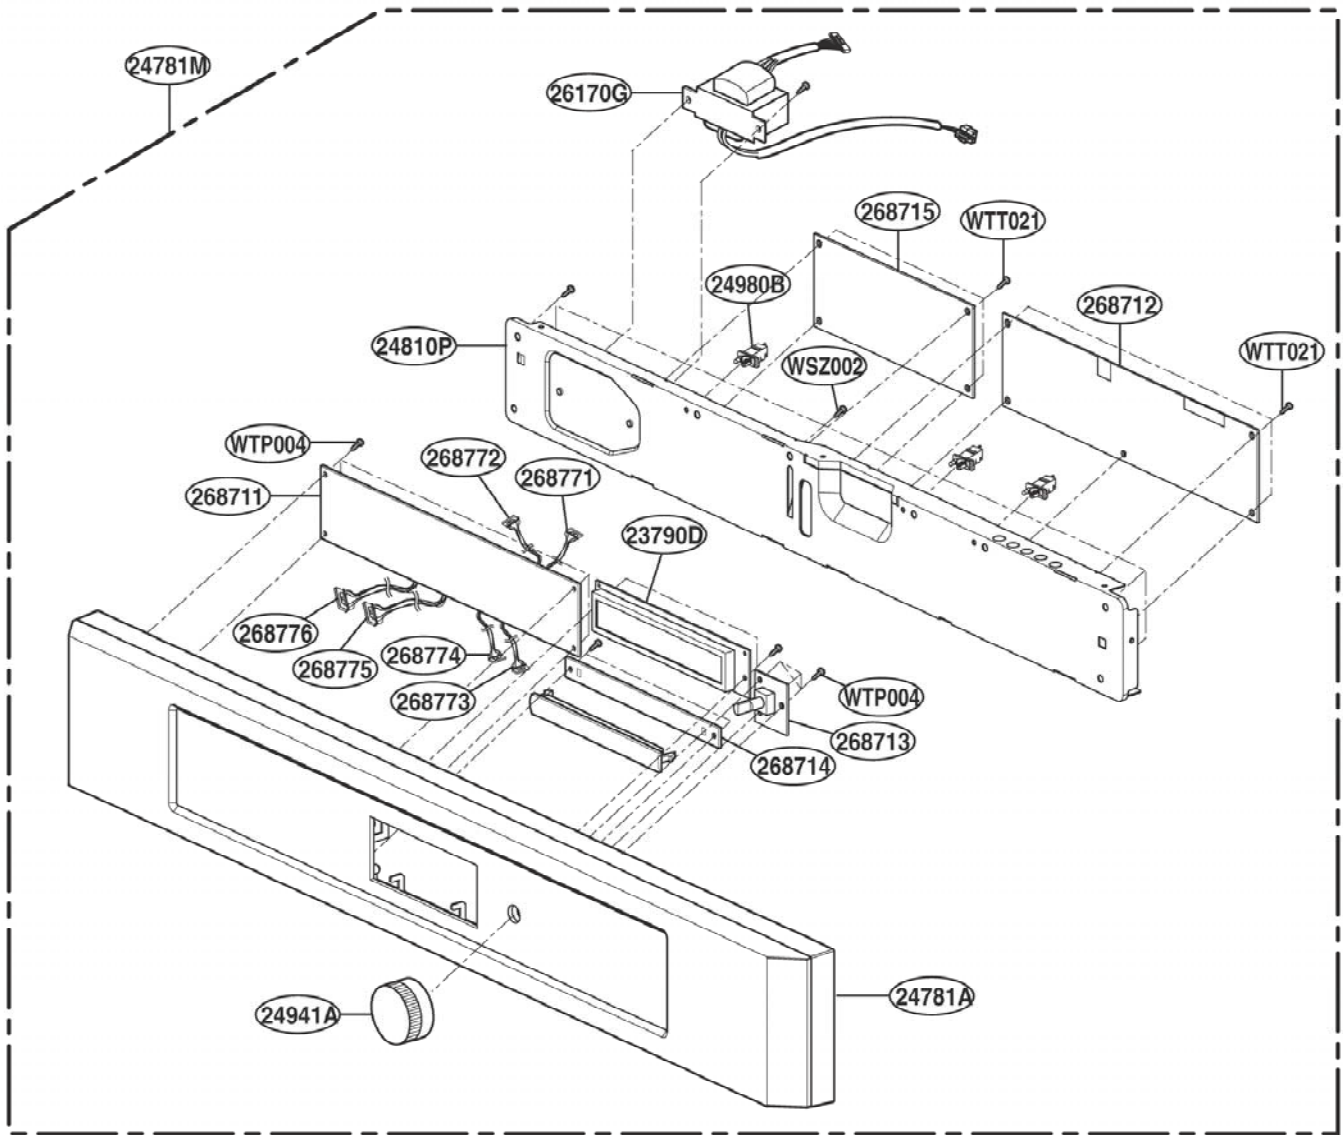

----- Manual continues below -----

EXPLODED VIEW

DOOR PARTS

MODEL: ZSC2202NSS

Door removal tool

P/No: MFL38213105

CONTROLLER PARTS

OVEN CAVITY PARTS

INTERIOR PARTS (II)

INSULATOR PARTS (I)

INSULATOR PARTS (II)