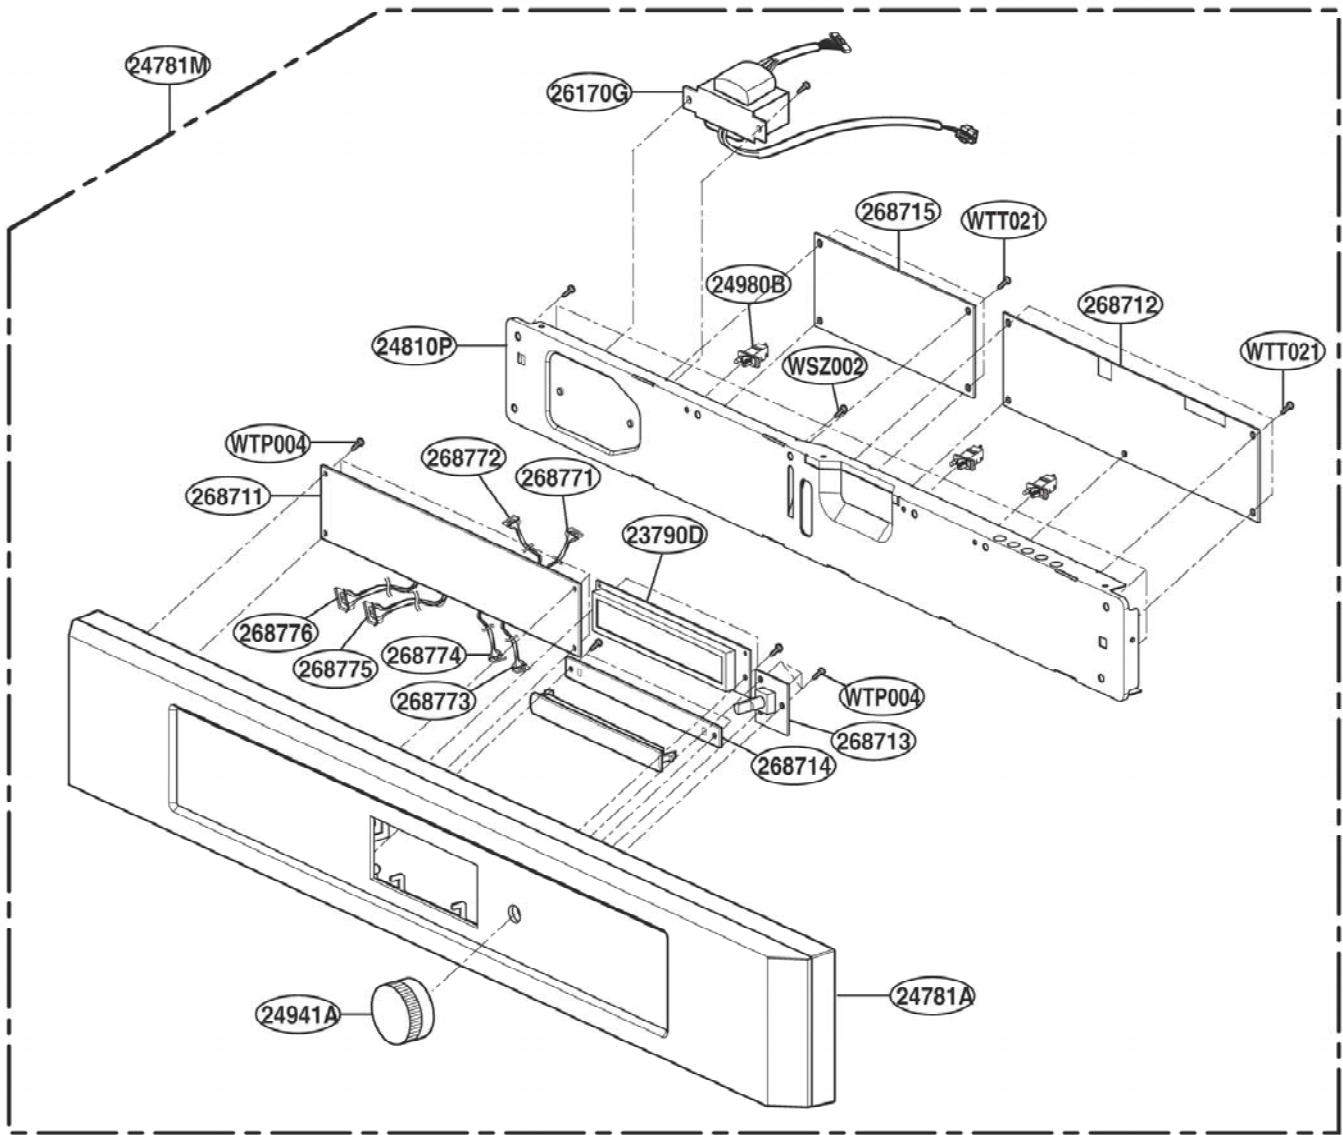

## DOOR PARTS

MODEL: ZSC2202NSS

Door removal tool

P/No: MFL38213105

# CONTROLLER PARTS

# OVEN CAVITY PARTS