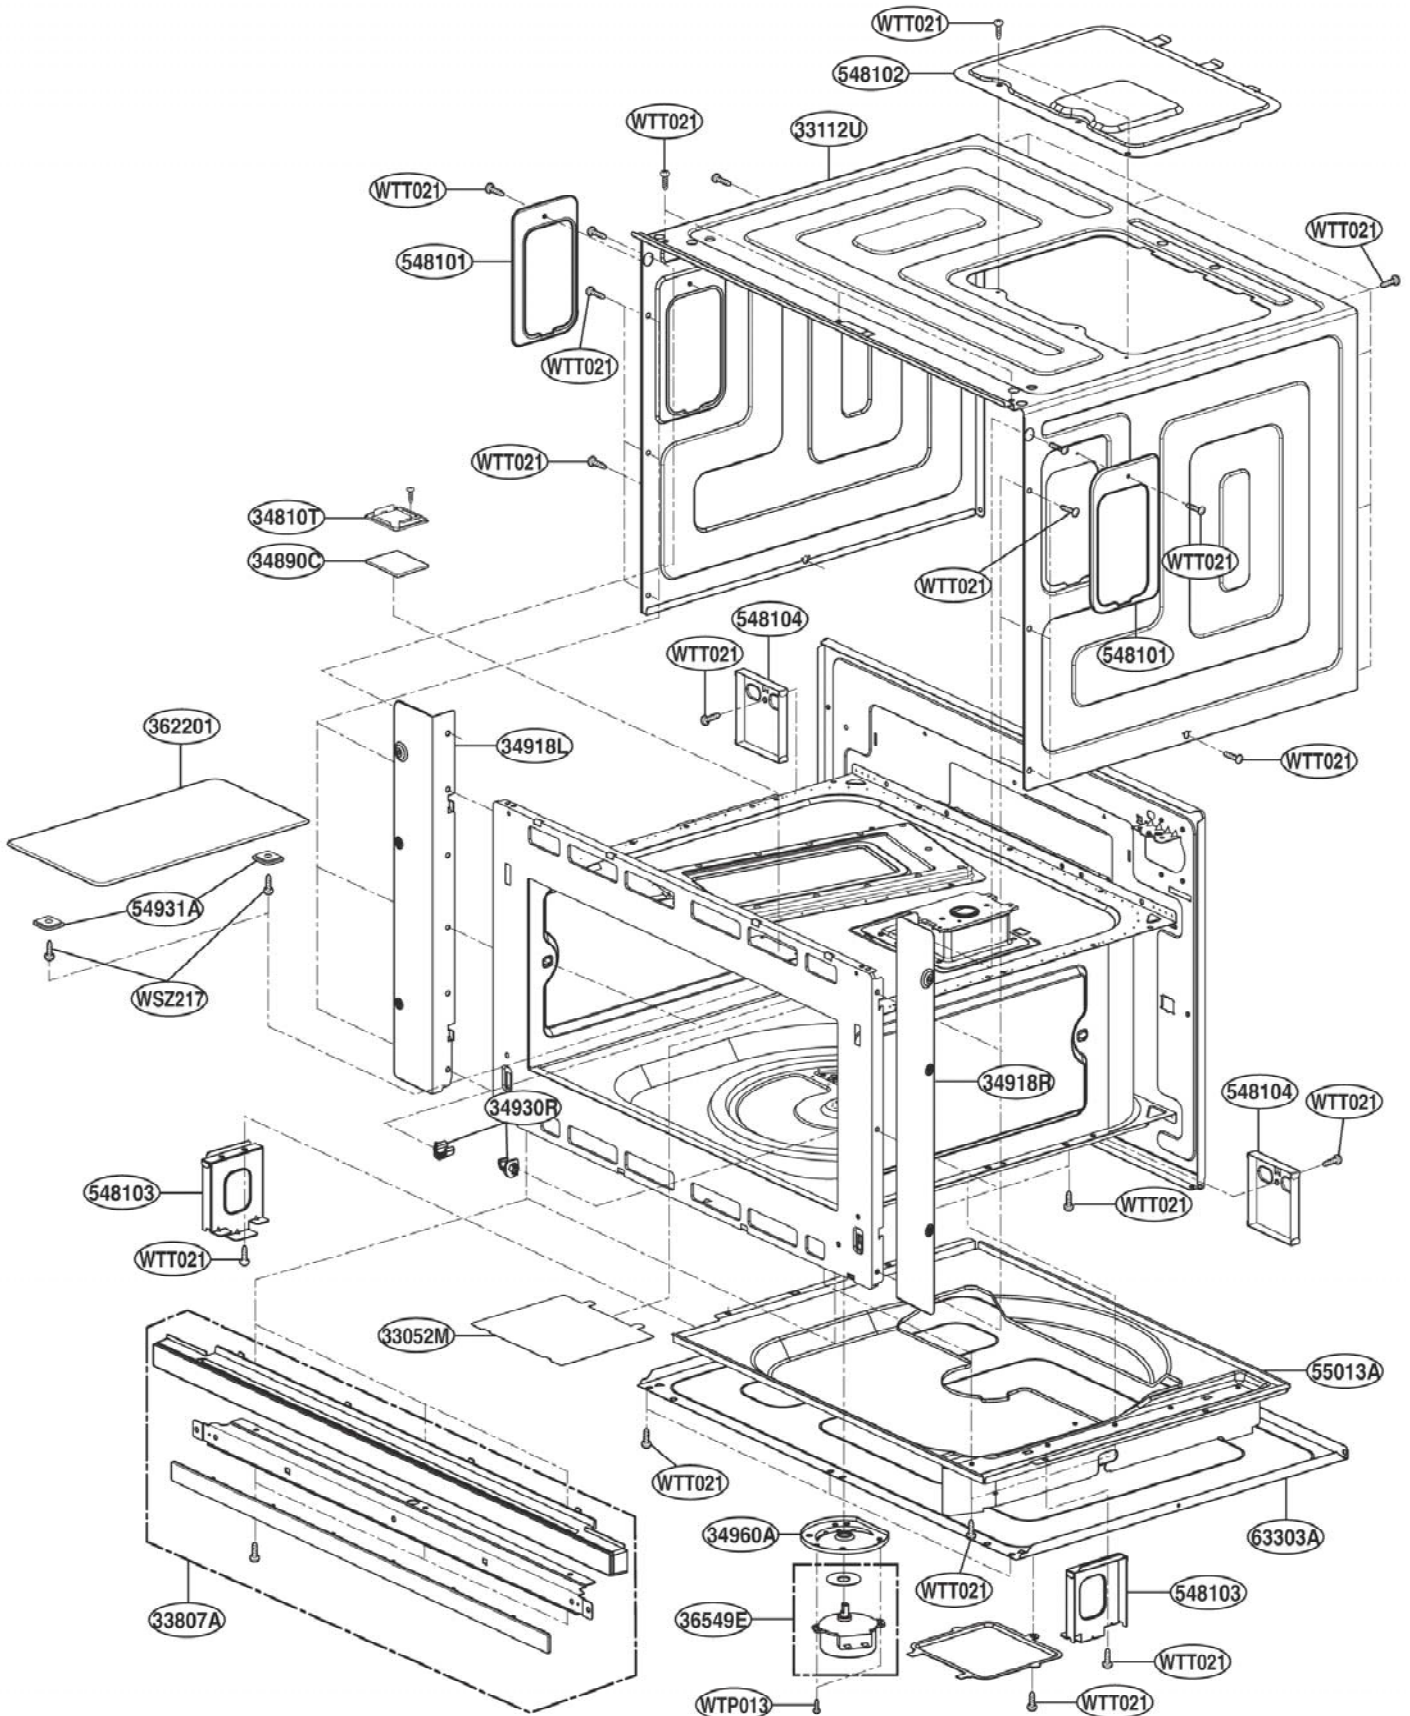

## DOOR PARTS

MODEL: ZSC2202NSS

Door removal tool

P/No: MFL38213105

# CONTROLLER PARTS

# OVEN CAVITY PARTS

# INTERIOR PARTS (I)