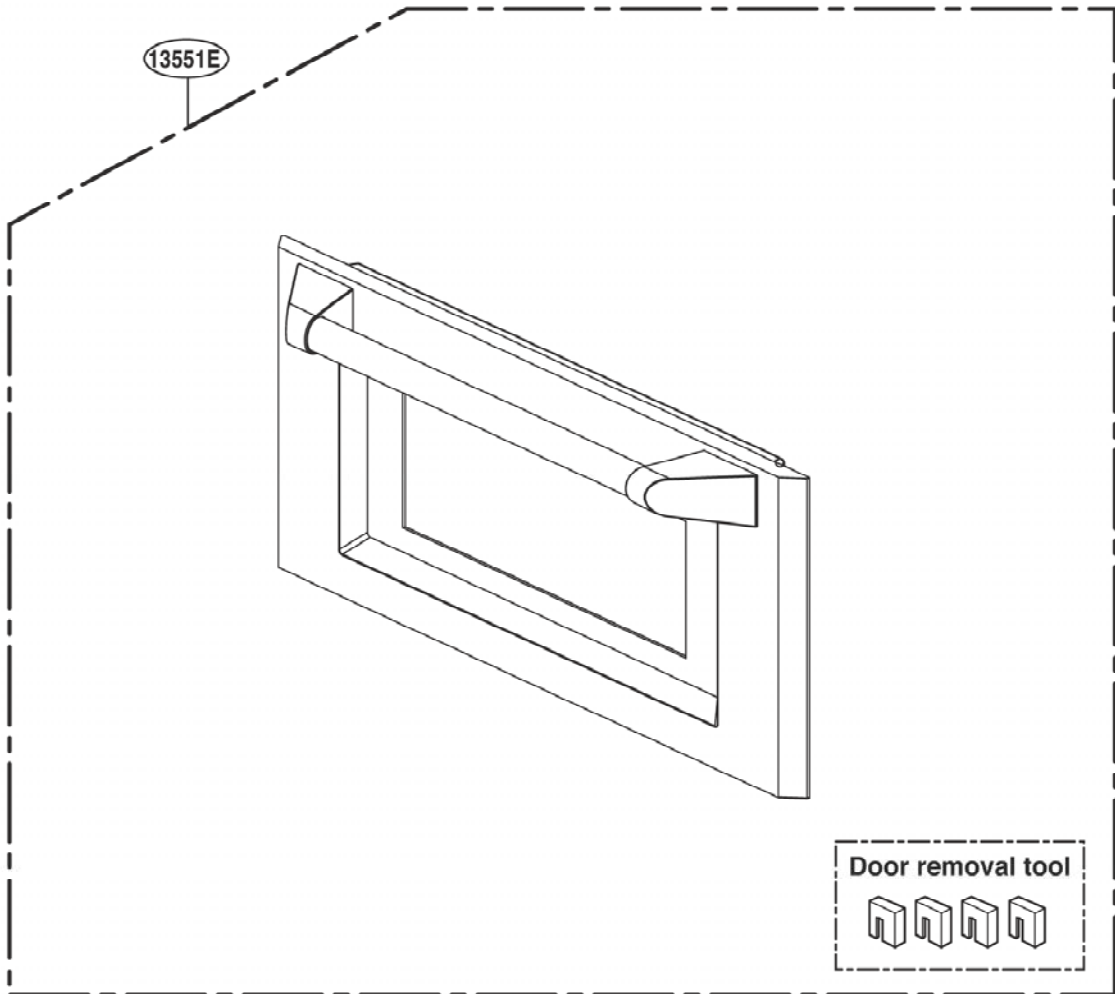

----- Manual continues below -----

EXPLODED VIEW

DOOR PARTS

MODEL: ZSC2202NSS

Door removal tool

P/No: MFL38213105

CONTROLLER PARTS

OVEN CAVITY PARTS