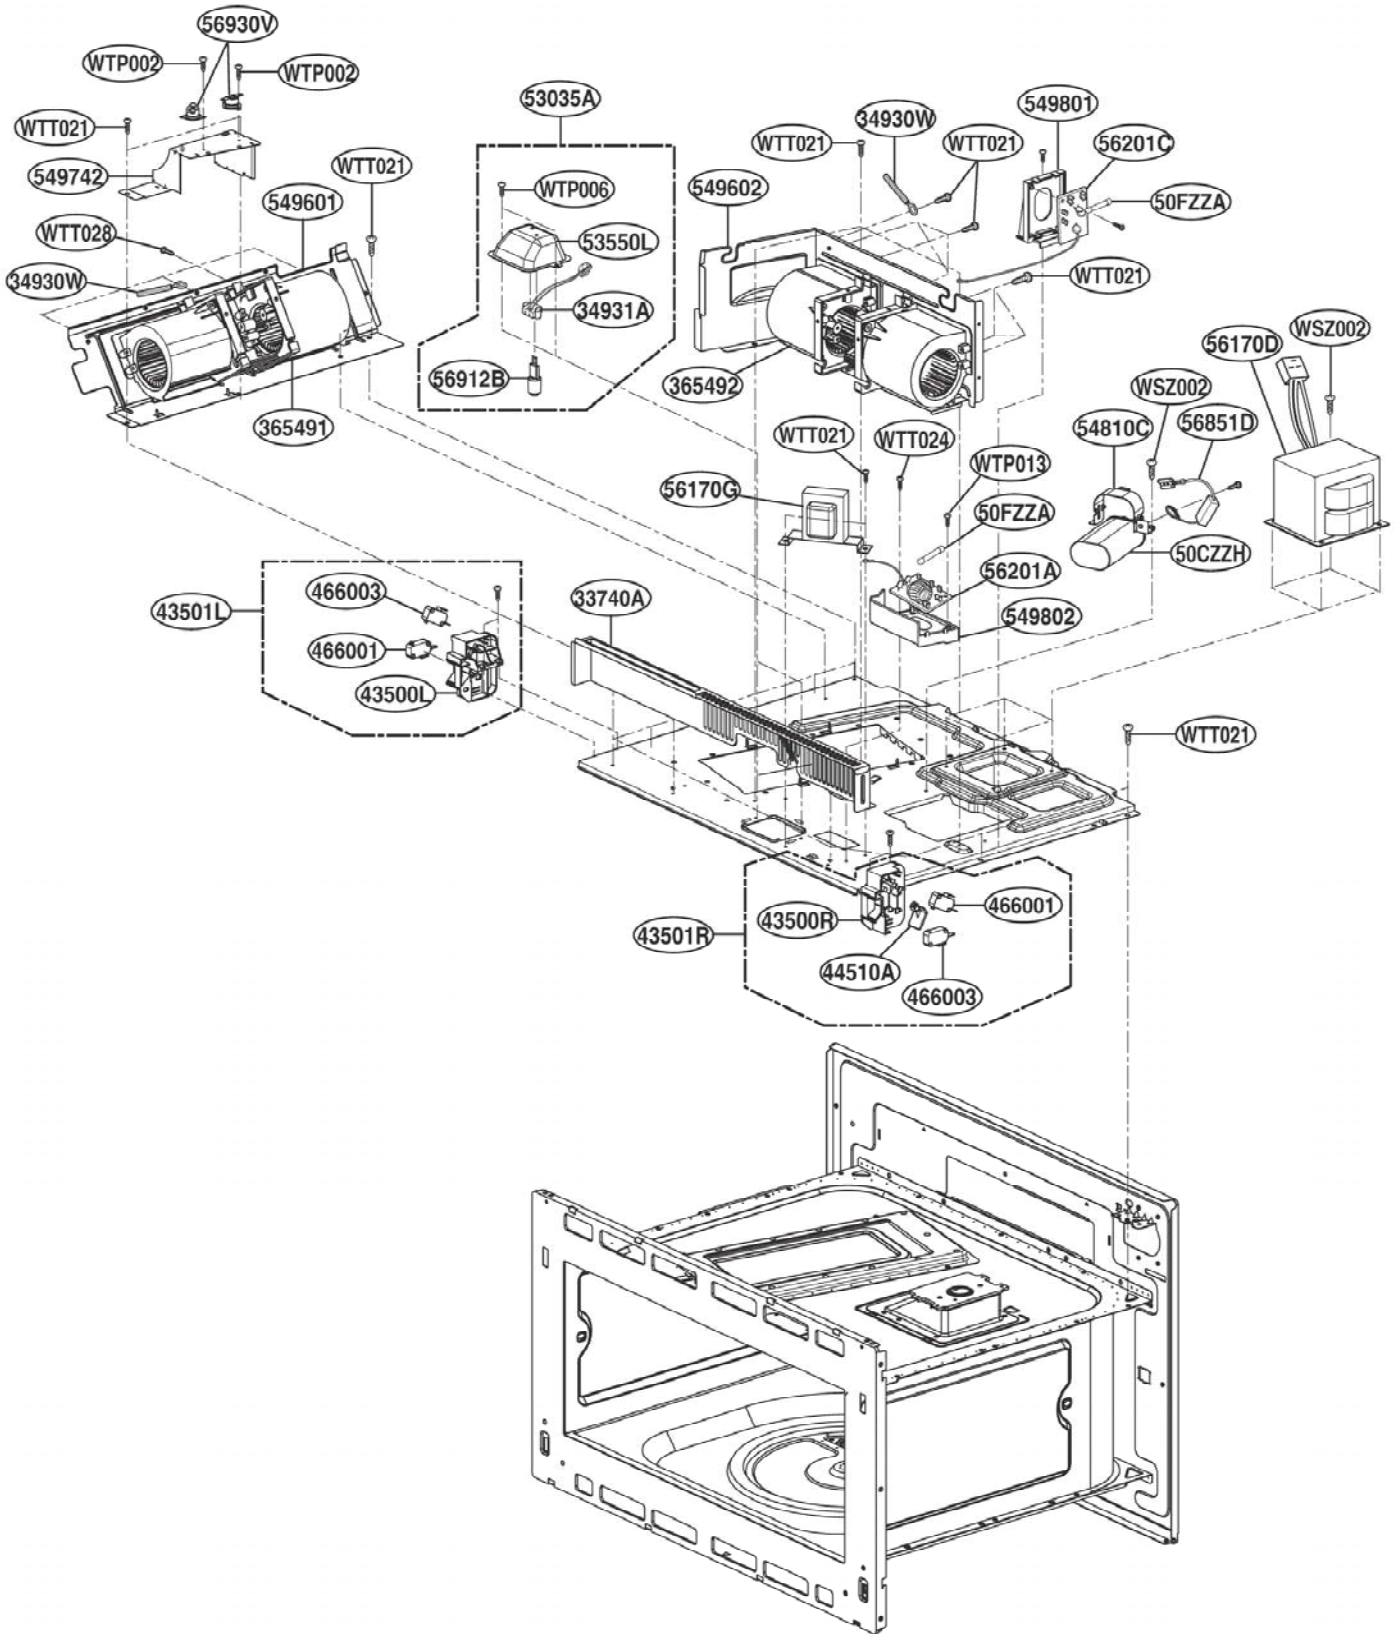

----- Manual continues below -----

EXPLODED VIEW

DOOR PARTS

MODEL: ZSC2202NSS

Door removal tool

P/No: MFL38213105

CONTROLLER PARTS

OVEN CAVITY PARTS

INTERIOR PARTS (II)

INSULATOR PARTS (I)

INSULATOR PARTS (II)