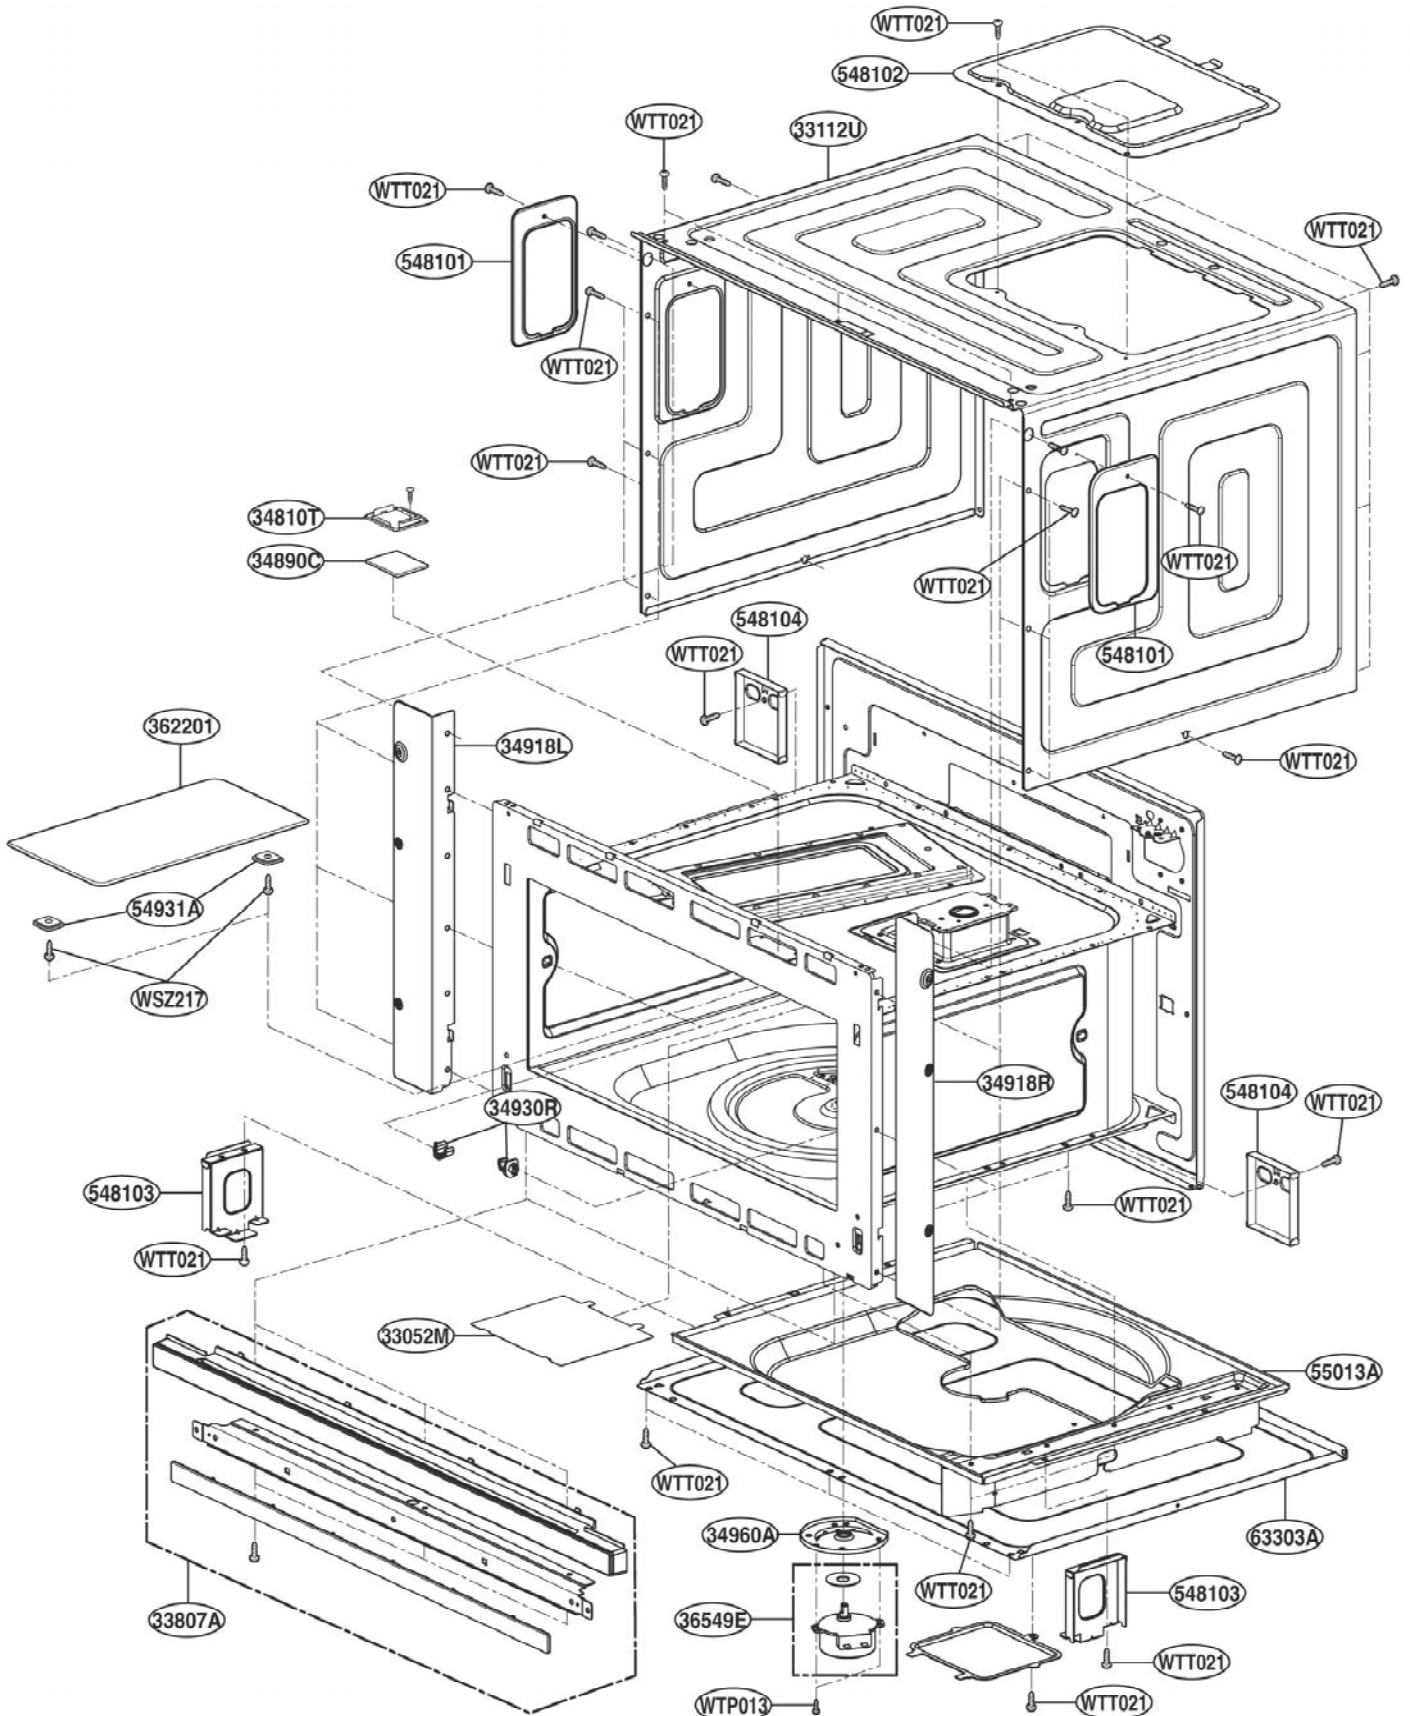

----- Manual continues below -----

EXPLODED VIEW

DOOR PARTS

MODEL: ZSC2202NSS

Door removal tool

P/No: MFL38213105

CONTROLLER PARTS

OVEN CAVITY PARTS

INTERIOR PARTS (II)

INSULATOR PARTS (I)

INSULATOR PARTS (II)