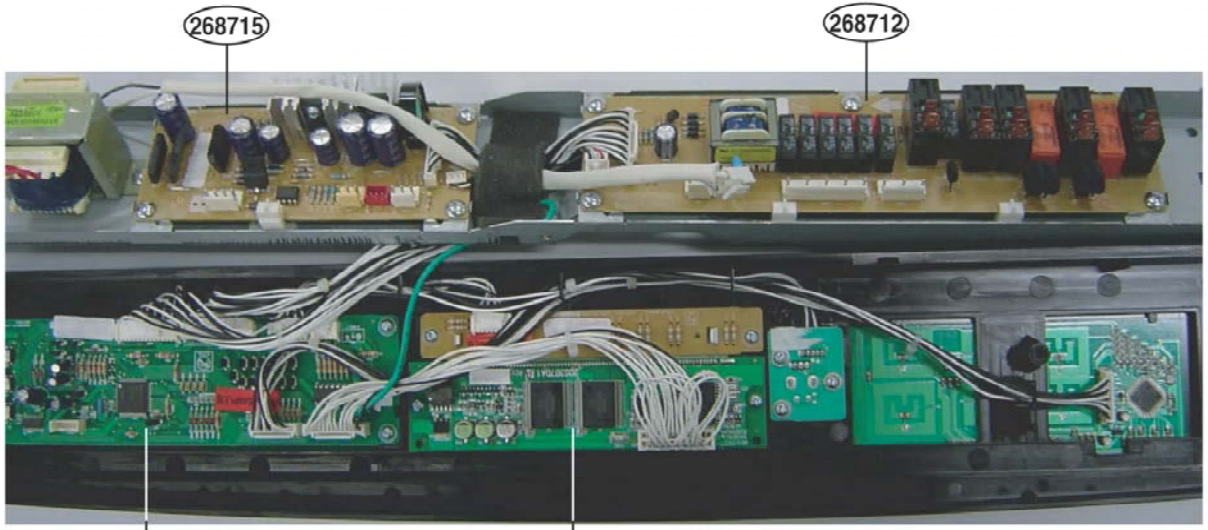

CONTROLLER PARTS