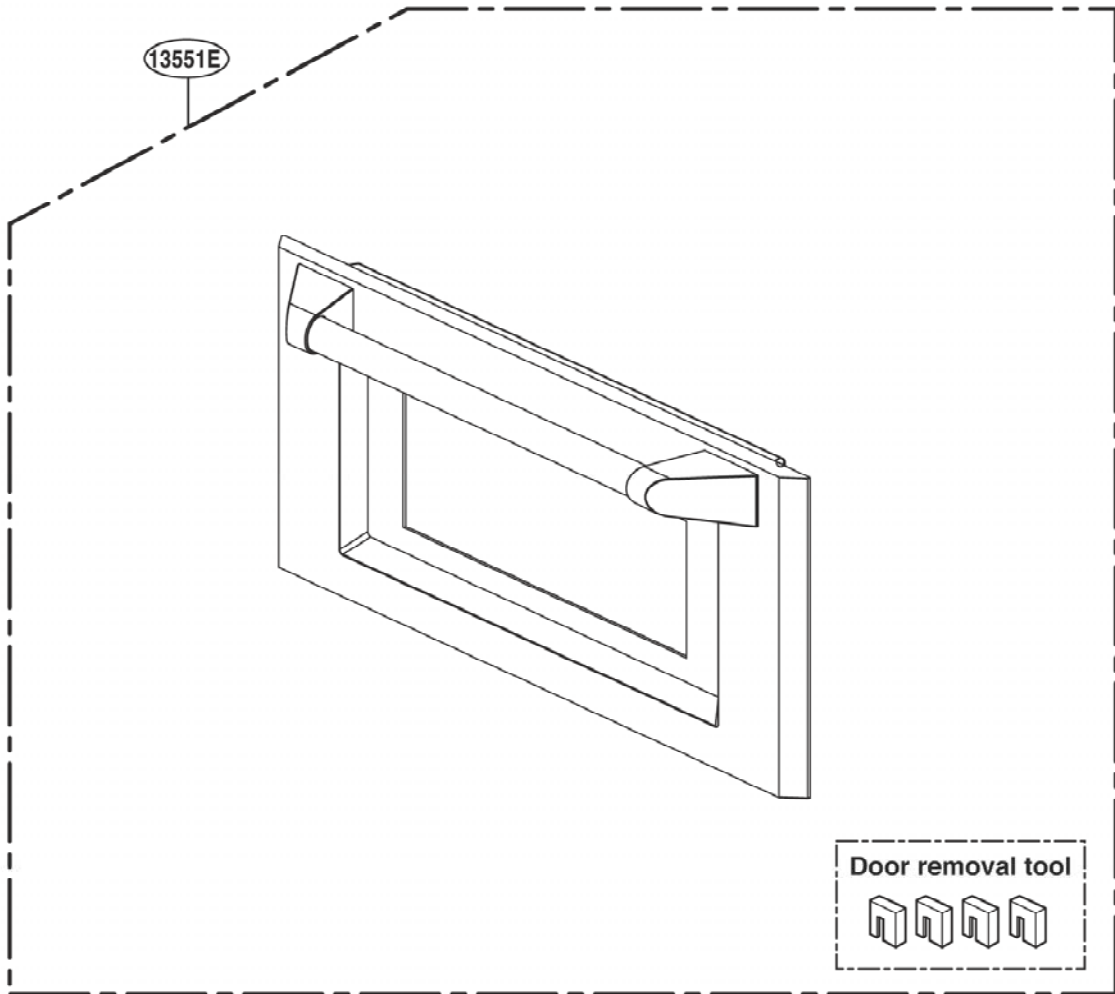

## DOOR PARTS

MODEL: ZSC2202NSS

Door removal tool

P/No: MFL38213105