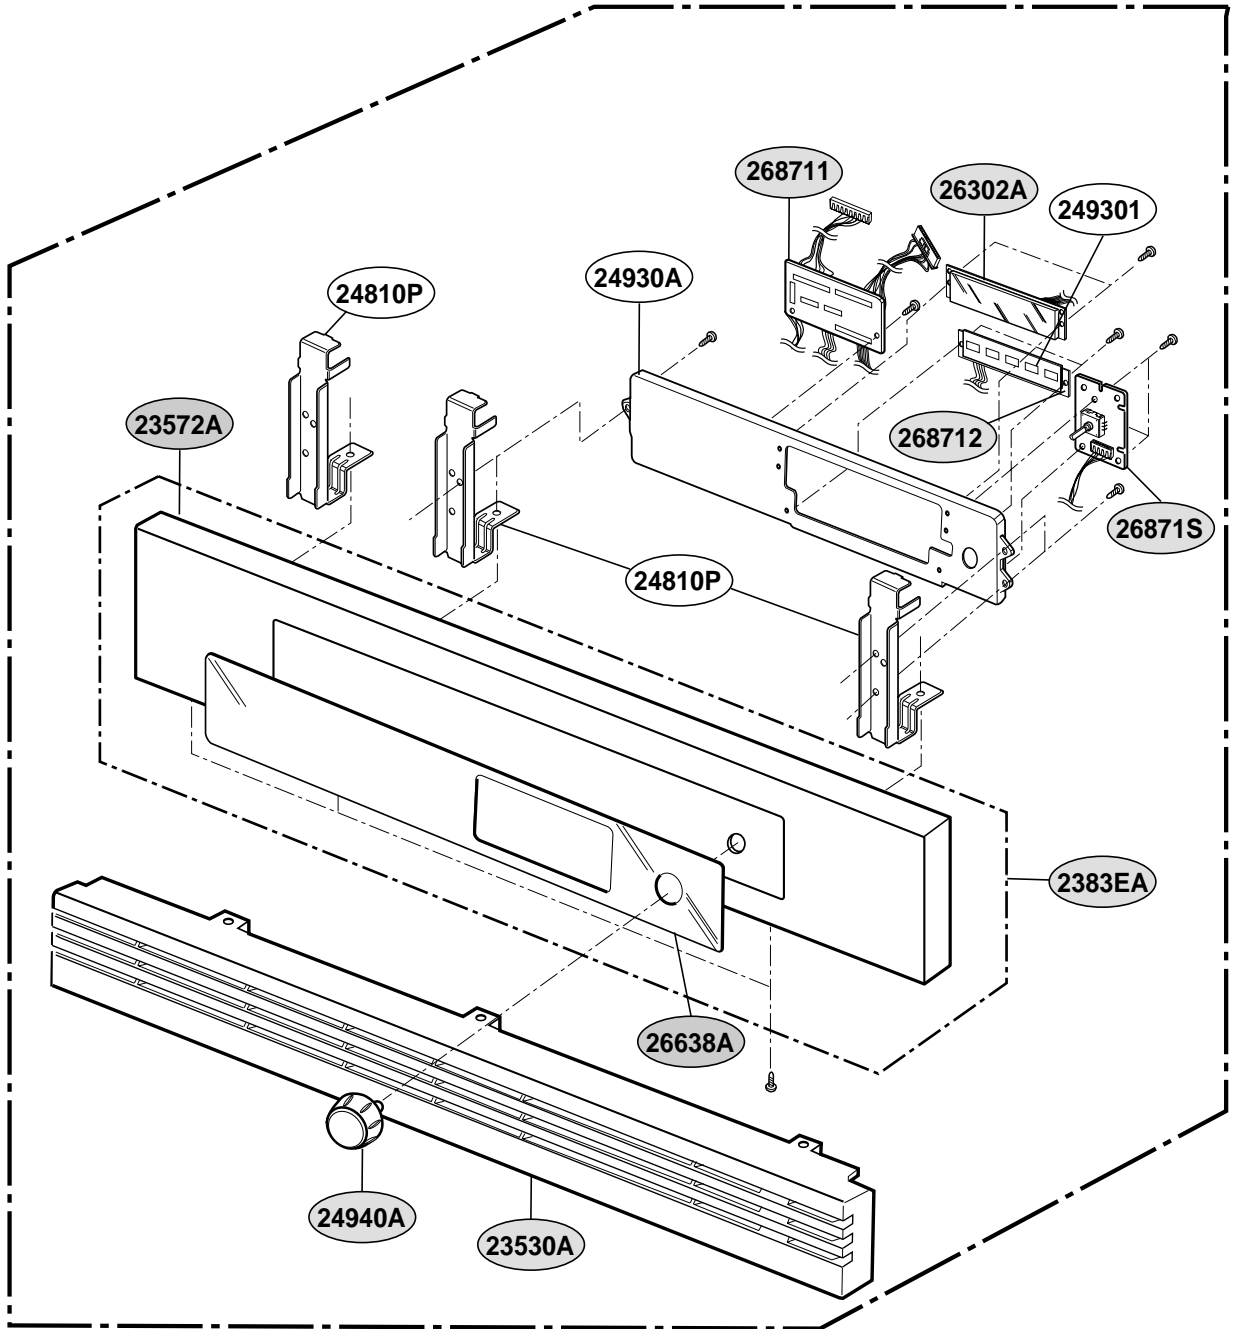

EXPLODED VIEW

DOOR PARTS

(ZSC2000CWW, ZSC2000CBB, ZSC2001CSS)

CONTROLLER PARTS

(SCB2001CSS, ZSC2000CWW, ZSC2000CBB, ZSC2001CSS)

OVEN CAVITY PARTS

(SCB2000CWW, SCB2000CBB, SCB2000CAA,
SCB2000CCC, SCB2001CSS, ZSC2000CWW, ZSC2000CBB, ZSC2001CSS)

LATCH BOARD PARTS

(SCB2000CWW, SCB2000CBB, SCB2000CAA,
SCB2000CCC, SCB2001CSS, ZSC2000CWW, ZSC2000CBB, ZSC2001CSS)

• LEFT

• RIGHT

INTERIOR PARTS (I)

(SCB2000CWW, SCB2000CBB, SCB2000CAA,
SCB2000CCC, SCB2001CSS, ZSC2000CWW, ZSC2000CBB, ZSC2001CSS)

INTERIOR PARTS (II)

(SCB2000CWW, SCB2000CBB, SCB2000CAA,
SCB2000CCC, SCB2001CSS, ZSC2000CWW, ZSC2000CBB, ZSC2001CSS)