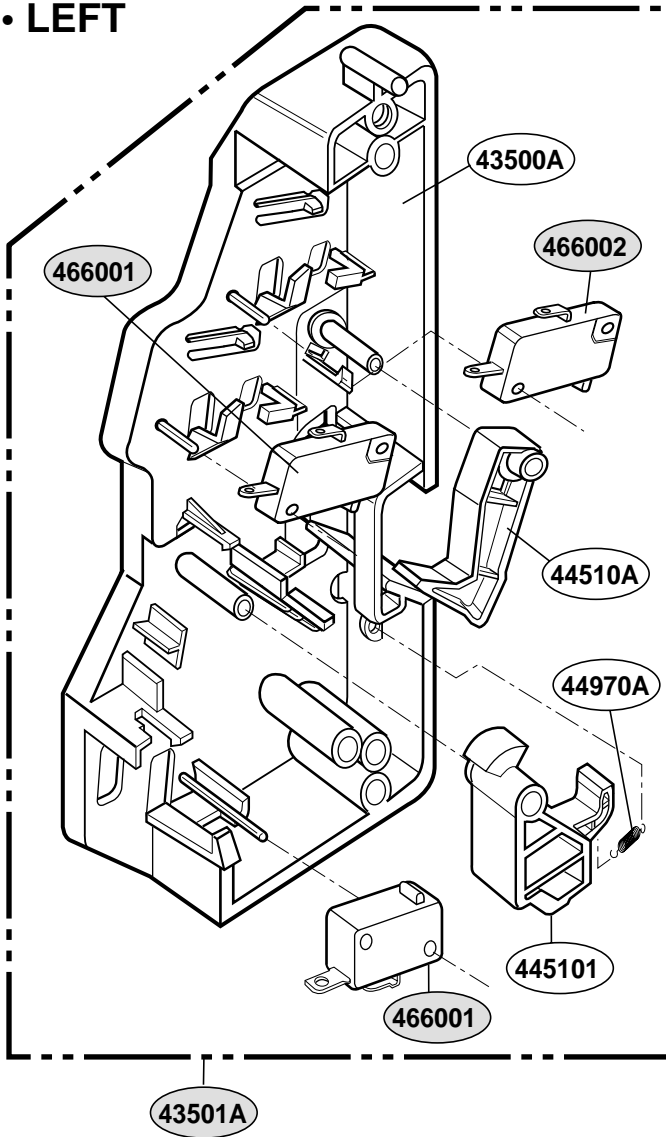

EXPLODED VIEW

DOOR PARTS

(ZSC2000CWW, ZSC2000CBB, ZSC2001CSS)

CONTROLLER PARTS

(SCB2001CSS, ZSC2000CWW, ZSC2000CBB, ZSC2001CSS)

OVEN CAVITY PARTS

(SCB2000CWW, SCB2000CBB, SCB2000CAA,
SCB2000CCC, SCB2001CSS, ZSC2000CWW, ZSC2000CBB, ZSC2001CSS)

LATCH BOARD PARTS

(SCB2000CWW, SCB2000CBB, SCB2000CAA,
SCB2000CCC, SCB2001CSS, ZSC2000CWW, ZSC2000CBB, ZSC2001CSS)

• LEFT

• RIGHT

INTERIOR PARTS (I)

(SCB2000CWW, SCB2000CBB, SCB2000CAA,
SCB2000CCC, SCB2001CSS, ZSC2000CWW, ZSC2000CBB, ZSC2001CSS)

INTERIOR PARTS (II)

(SCB2000CWW, SCB2000CBB, SCB2000CAA,
SCB2000CCC, SCB2001CSS, ZSC2000CWW, ZSC2000CBB, ZSC2001CSS)