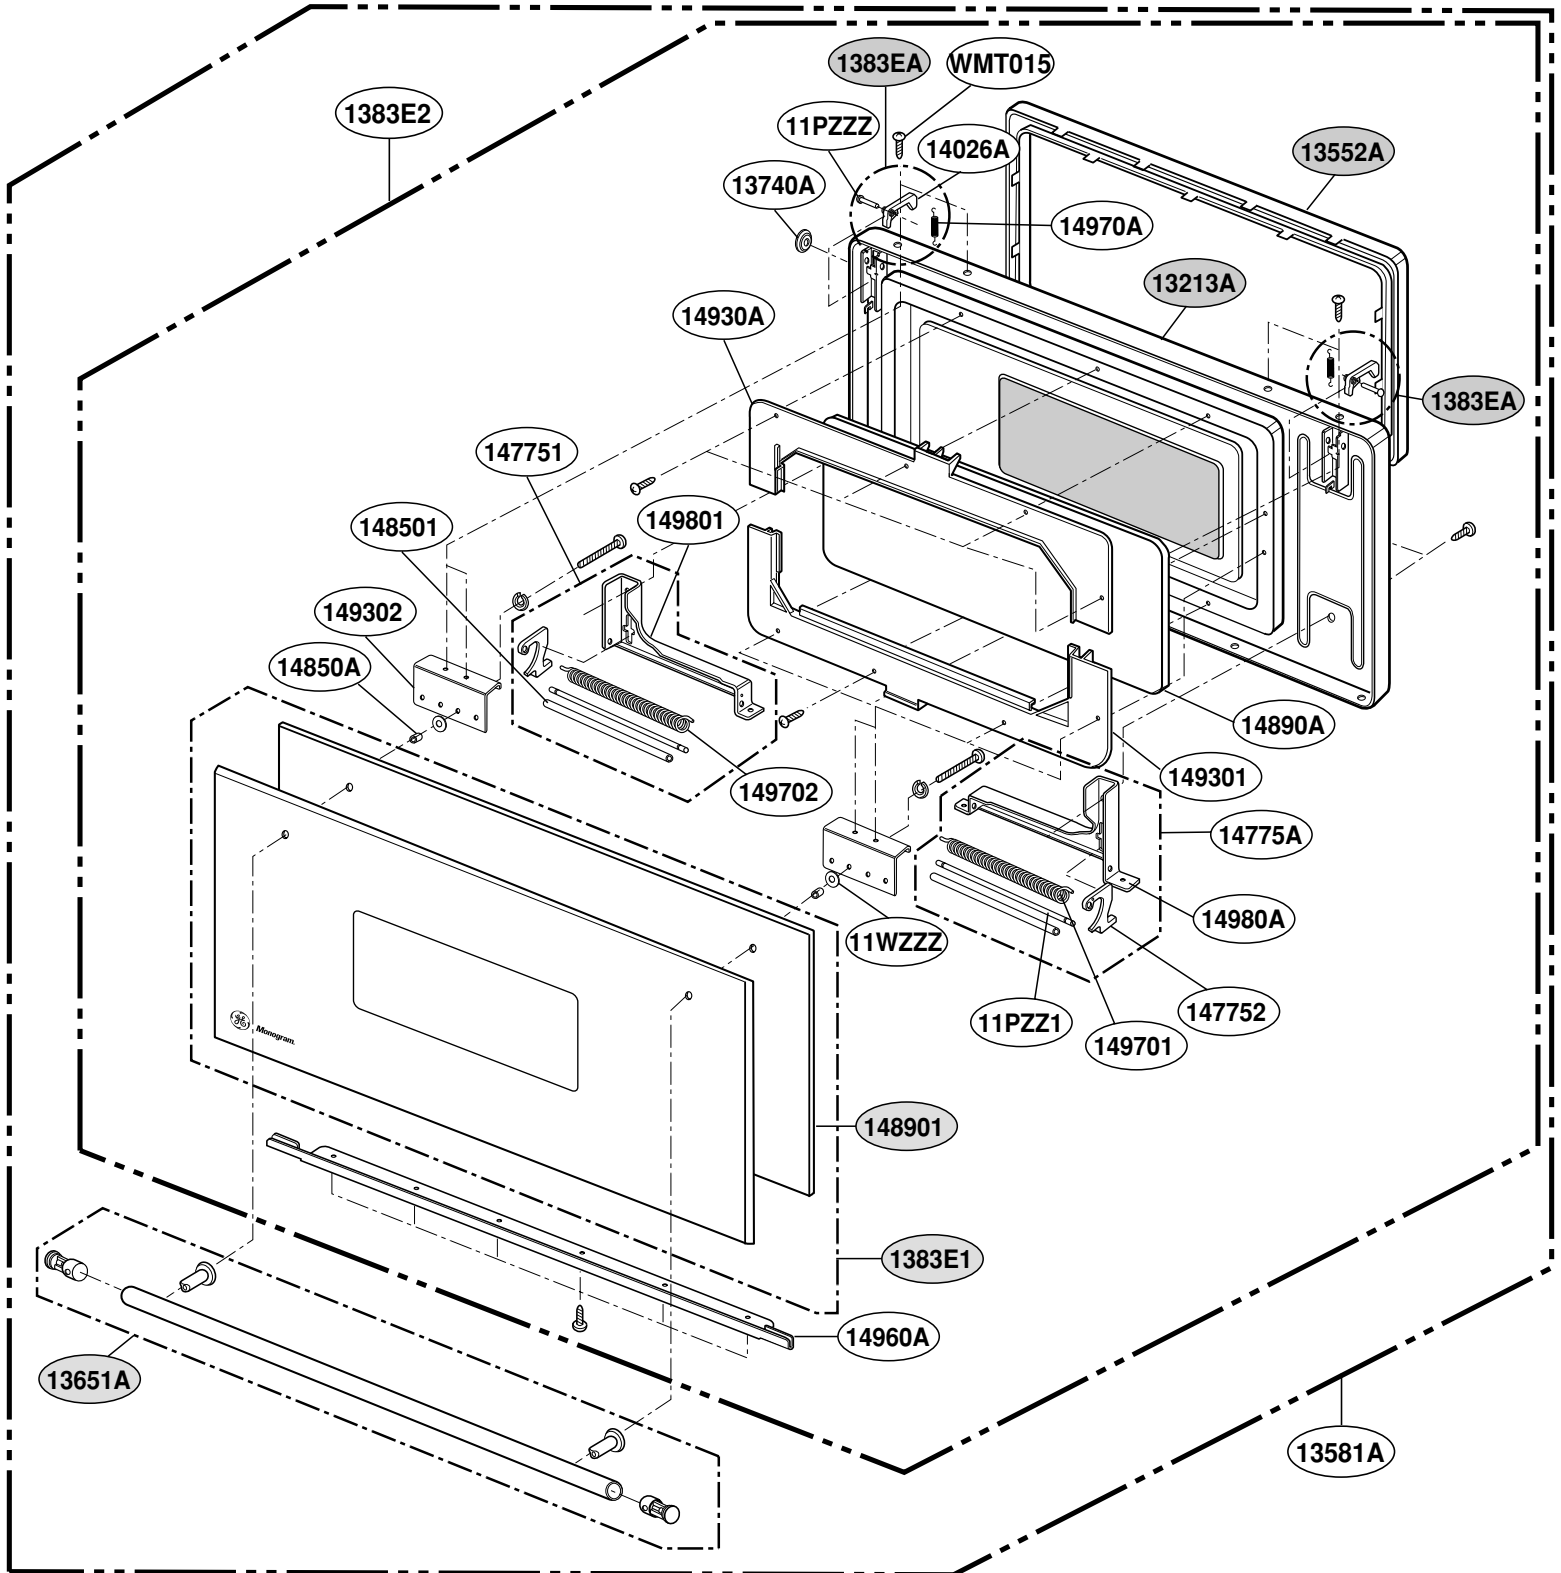

EXPLODED VIEW

DOOR PARTS

(ZSC2000CWW, ZSC2000CBB, ZSC2001CSS)

CONTROLLER PARTS

(SCB2001CSS, ZSC2000CWW, ZSC2000CBB, ZSC2001CSS)

OVEN CAVITY PARTS

(SCB2000CWW, SCB2000CBB, SCB2000CAA,
SCB2000CCC, SCB2001CSS, ZSC2000CWW, ZSC2000CBB, ZSC2001CSS)

LATCH BOARD PARTS

(SCB2000CWW, SCB2000CBB, SCB2000CAA,
SCB2000CCC, SCB2001CSS, ZSC2000CWW, ZSC2000CBB, ZSC2001CSS)

• LEFT

• RIGHT

INTERIOR PARTS (I)

(SCB2000CWW, SCB2000CBB, SCB2000CAA,
SCB2000CCC, SCB2001CSS, ZSC2000CWW, ZSC2000CBB, ZSC2001CSS)

INTERIOR PARTS (II)

(SCB2000CWW, SCB2000CBB, SCB2000CAA,
SCB2000CCC, SCB2001CSS, ZSC2000CWW, ZSC2000CBB, ZSC2001CSS)