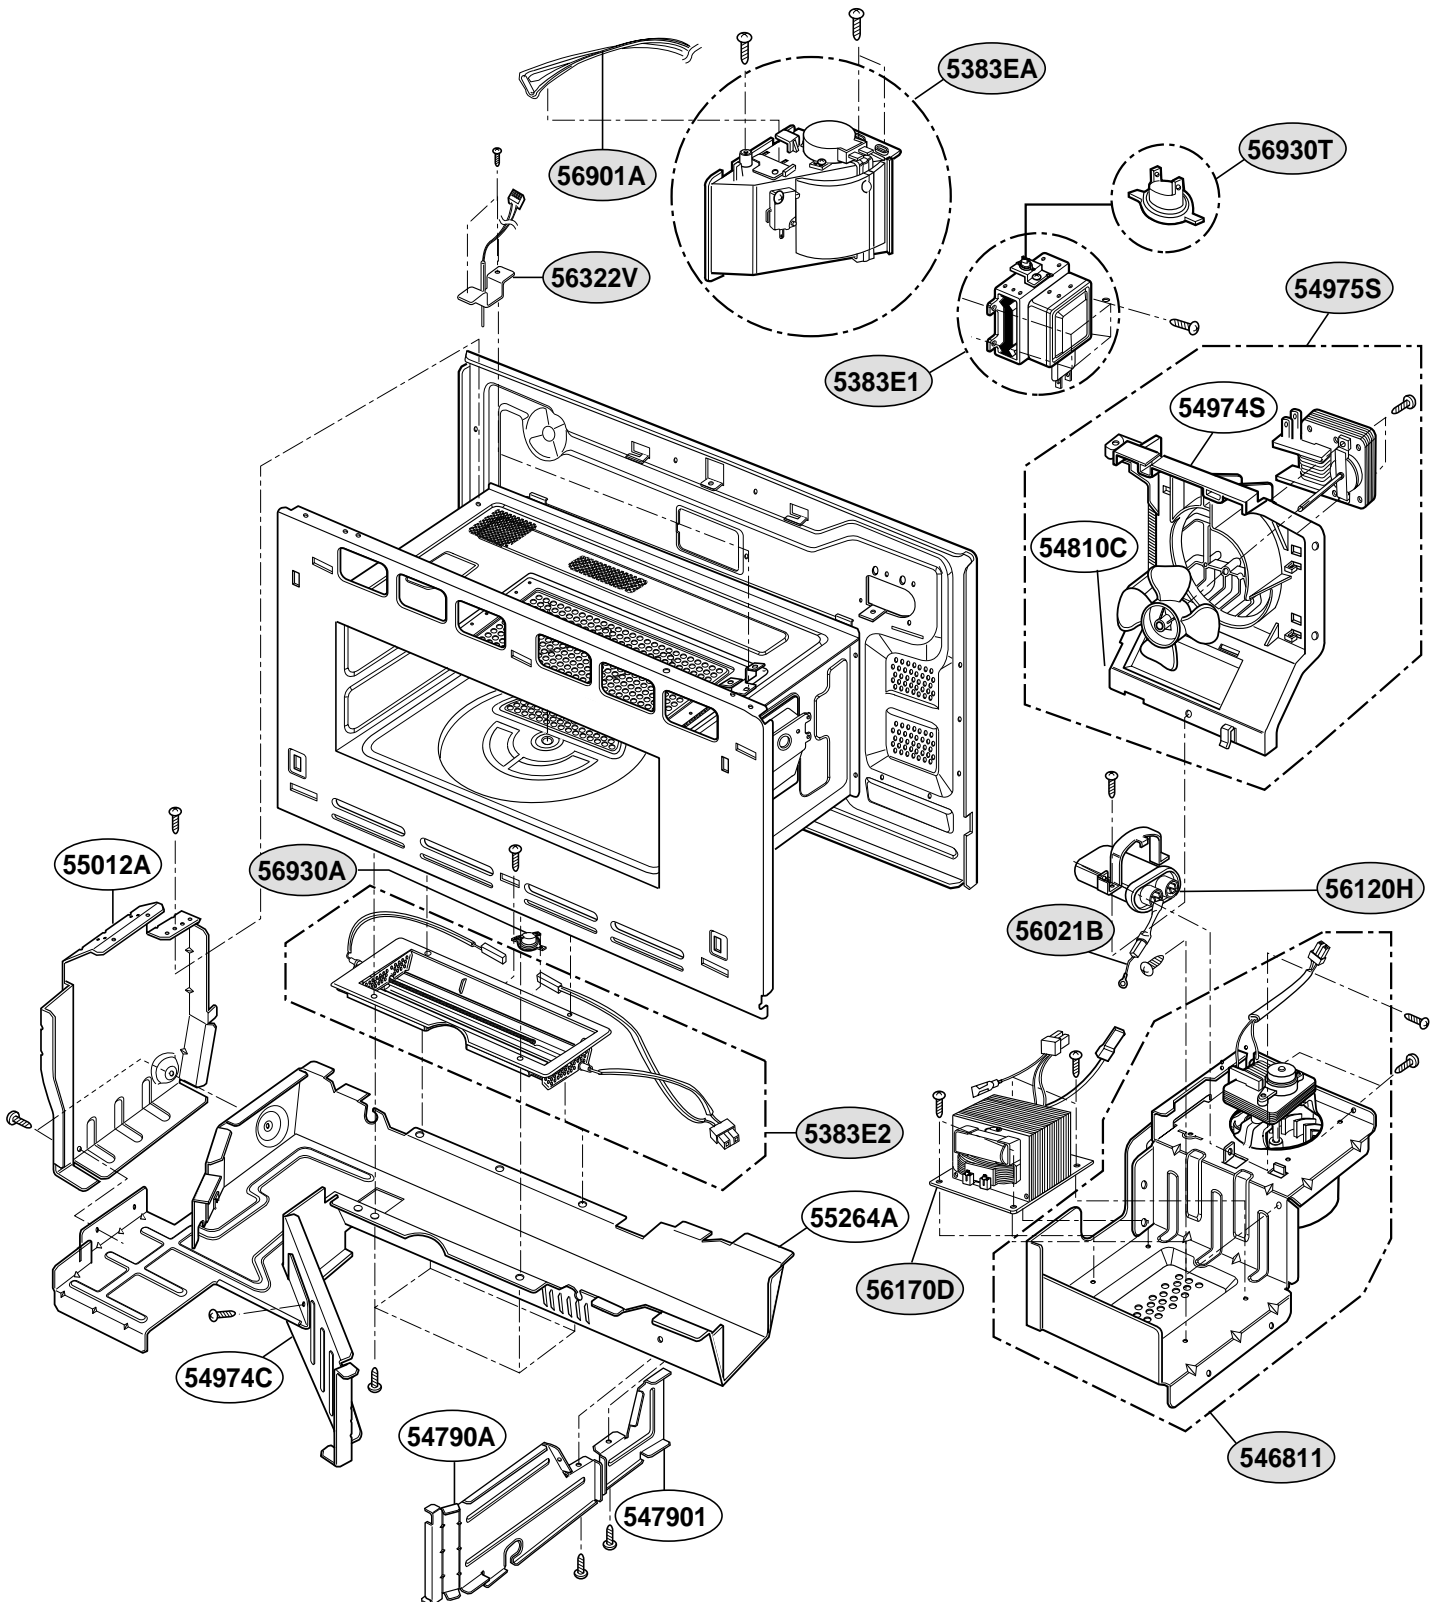

EXPLODED VIEW

DOOR PARTS

(ZSC2000CWW, ZSC2000CBB, ZSC2001CSS)

CONTROLLER PARTS

(SCB2001CSS, ZSC2000CWW, ZSC2000CBB, ZSC2001CSS)

OVEN CAVITY PARTS

(SCB2000CWW, SCB2000CBB, SCB2000CAA,
SCB2000CCC, SCB2001CSS, ZSC2000CWW, ZSC2000CBB, ZSC2001CSS)

LATCH BOARD PARTS

(SCB2000CWW, SCB2000CBB, SCB2000CAA,
SCB2000CCC, SCB2001CSS, ZSC2000CWW, ZSC2000CBB, ZSC2001CSS)

• LEFT

• RIGHT

INTERIOR PARTS (I)

(SCB2000CWW, SCB2000CBB, SCB2000CAA,
SCB2000CCC, SCB2001CSS, ZSC2000CWW, ZSC2000CBB, ZSC2001CSS)

INTERIOR PARTS (II)

(SCB2000CWW, SCB2000CBB, SCB2000CAA,
SCB2000CCC, SCB2001CSS, ZSC2000CWW, ZSC2000CBB, ZSC2001CSS)