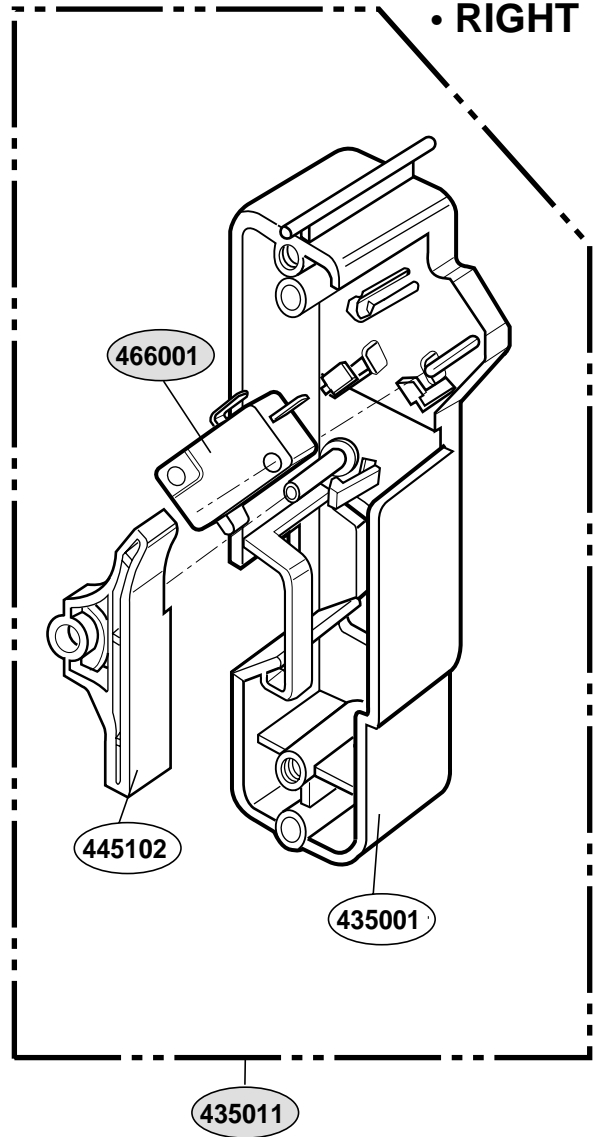

EXPLODED VIEW

DOOR PARTS

(ZSC2000CWW, ZSC2000CBB, ZSC2001CSS)

CONTROLLER PARTS

(SCB2001CSS, ZSC2000CWW, ZSC2000CBB, ZSC2001CSS)

OVEN CAVITY PARTS

(SCB2000CWW, SCB2000CBB, SCB2000CAA,
SCB2000CCC, SCB2001CSS, ZSC2000CWW, ZSC2000CBB, ZSC2001CSS)

LATCH BOARD PARTS

(SCB2000CWW, SCB2000CBB, SCB2000CAA,
SCB2000CCC, SCB2001CSS, ZSC2000CWW, ZSC2000CBB, ZSC2001CSS)

• LEFT

• RIGHT

INTERIOR PARTS (I)

(SCB2000CWW, SCB2000CBB, SCB2000CAA,
SCB2000CCC, SCB2001CSS, ZSC2000CWW, ZSC2000CBB, ZSC2001CSS)

INTERIOR PARTS (II)

(SCB2000CWW, SCB2000CBB, SCB2000CAA,
SCB2000CCC, SCB2001CSS, ZSC2000CWW, ZSC2000CBB, ZSC2001CSS)