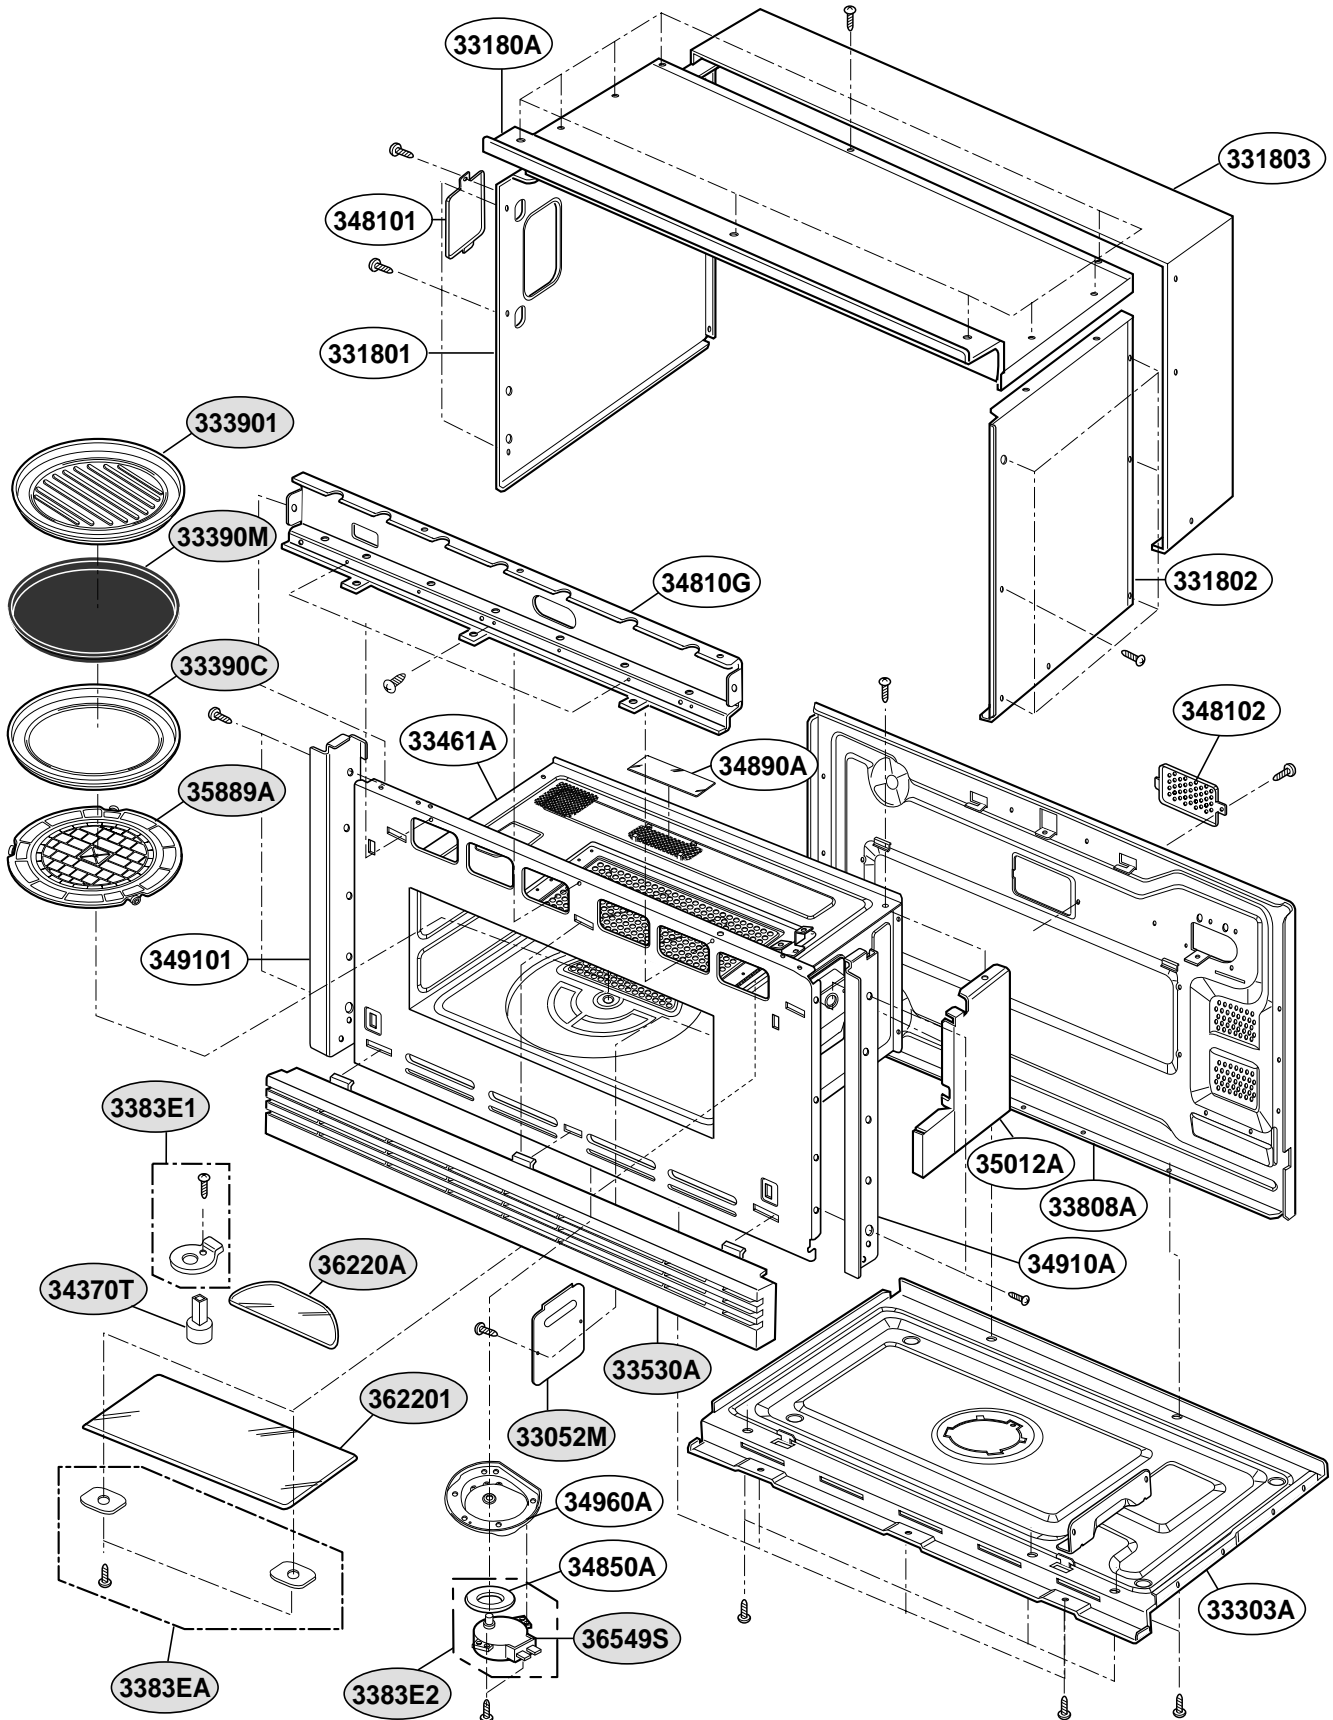

EXPLODED VIEW

DOOR PARTS

(ZSC2000CWW, ZSC2000CBB, ZSC2001CSS)

CONTROLLER PARTS

(SCB2001CSS, ZSC2000CWW, ZSC2000CBB, ZSC2001CSS)

OVEN CAVITY PARTS

(SCB2000CWW, SCB2000CBB, SCB2000CAA,
SCB2000CCC, SCB2001CSS, ZSC2000CWW, ZSC2000CBB, ZSC2001CSS)

LATCH BOARD PARTS

(SCB2000CWW, SCB2000CBB, SCB2000CAA,
SCB2000CCC, SCB2001CSS, ZSC2000CWW, ZSC2000CBB, ZSC2001CSS)

• LEFT

• RIGHT

INTERIOR PARTS (I)

(SCB2000CWW, SCB2000CBB, SCB2000CAA,
SCB2000CCC, SCB2001CSS, ZSC2000CWW, ZSC2000CBB, ZSC2001CSS)

INTERIOR PARTS (II)

(SCB2000CWW, SCB2000CBB, SCB2000CAA,
SCB2000CCC, SCB2001CSS, ZSC2000CWW, ZSC2000CBB, ZSC2001CSS)