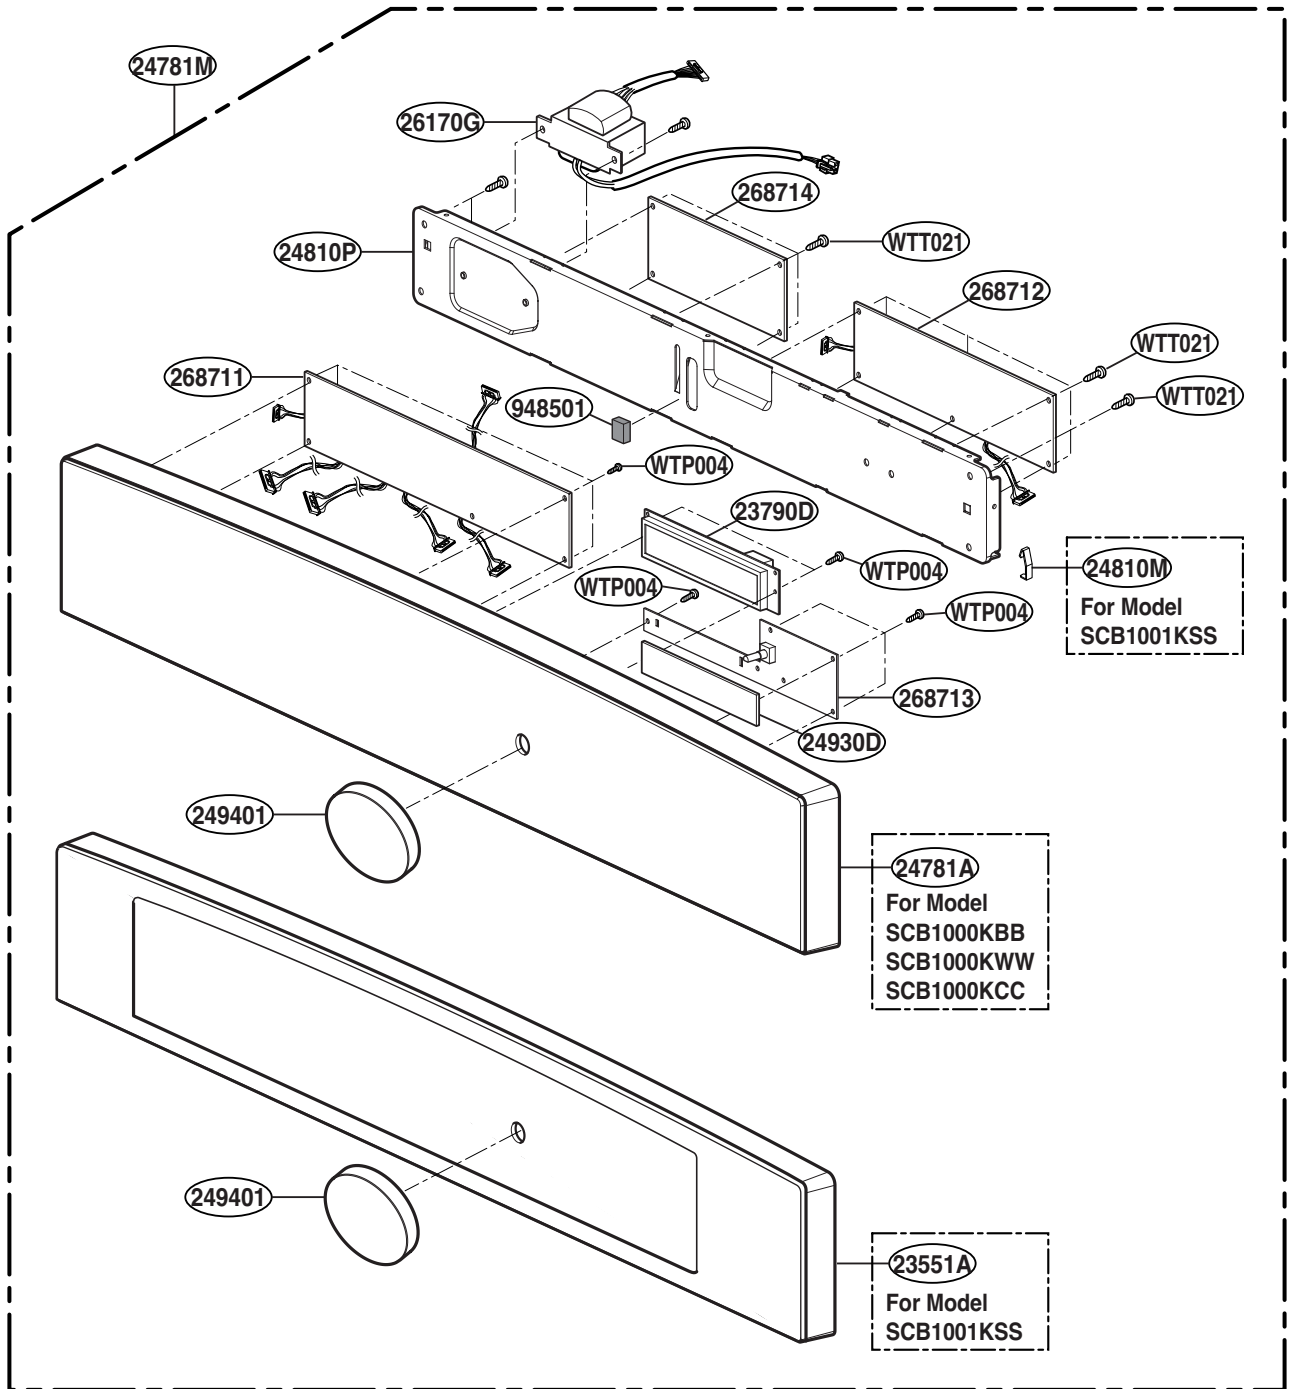

EXPLODED VIEW

DOOR PARTS

MODEL: SCB1000KBB
SCB1000KWW
SCB1000KCC

DOOR JIG

HARDWARE BAG

DOOR PARTS

MODEL: SCB1001KSS

CONTROLLER PARTS

MODEL: SCB1000KBB
SCB1000KWW
SCB1000KCC
SCB1001KSS

OVEN CAVITY PARTS

MODEL: SCB1000KBB
SCB1000KWW
SCB1000KCC
SCB1001KSS

INTERIOR PARTS

MODEL: SCB1000KBB
SCB1000KWW
SCB1000KCC
SCB1001KSS

INSULATOR PARTS

MODEL: SCB1000KBB
SCB1000KWW
SCB1000KCC
SCB1001KSS