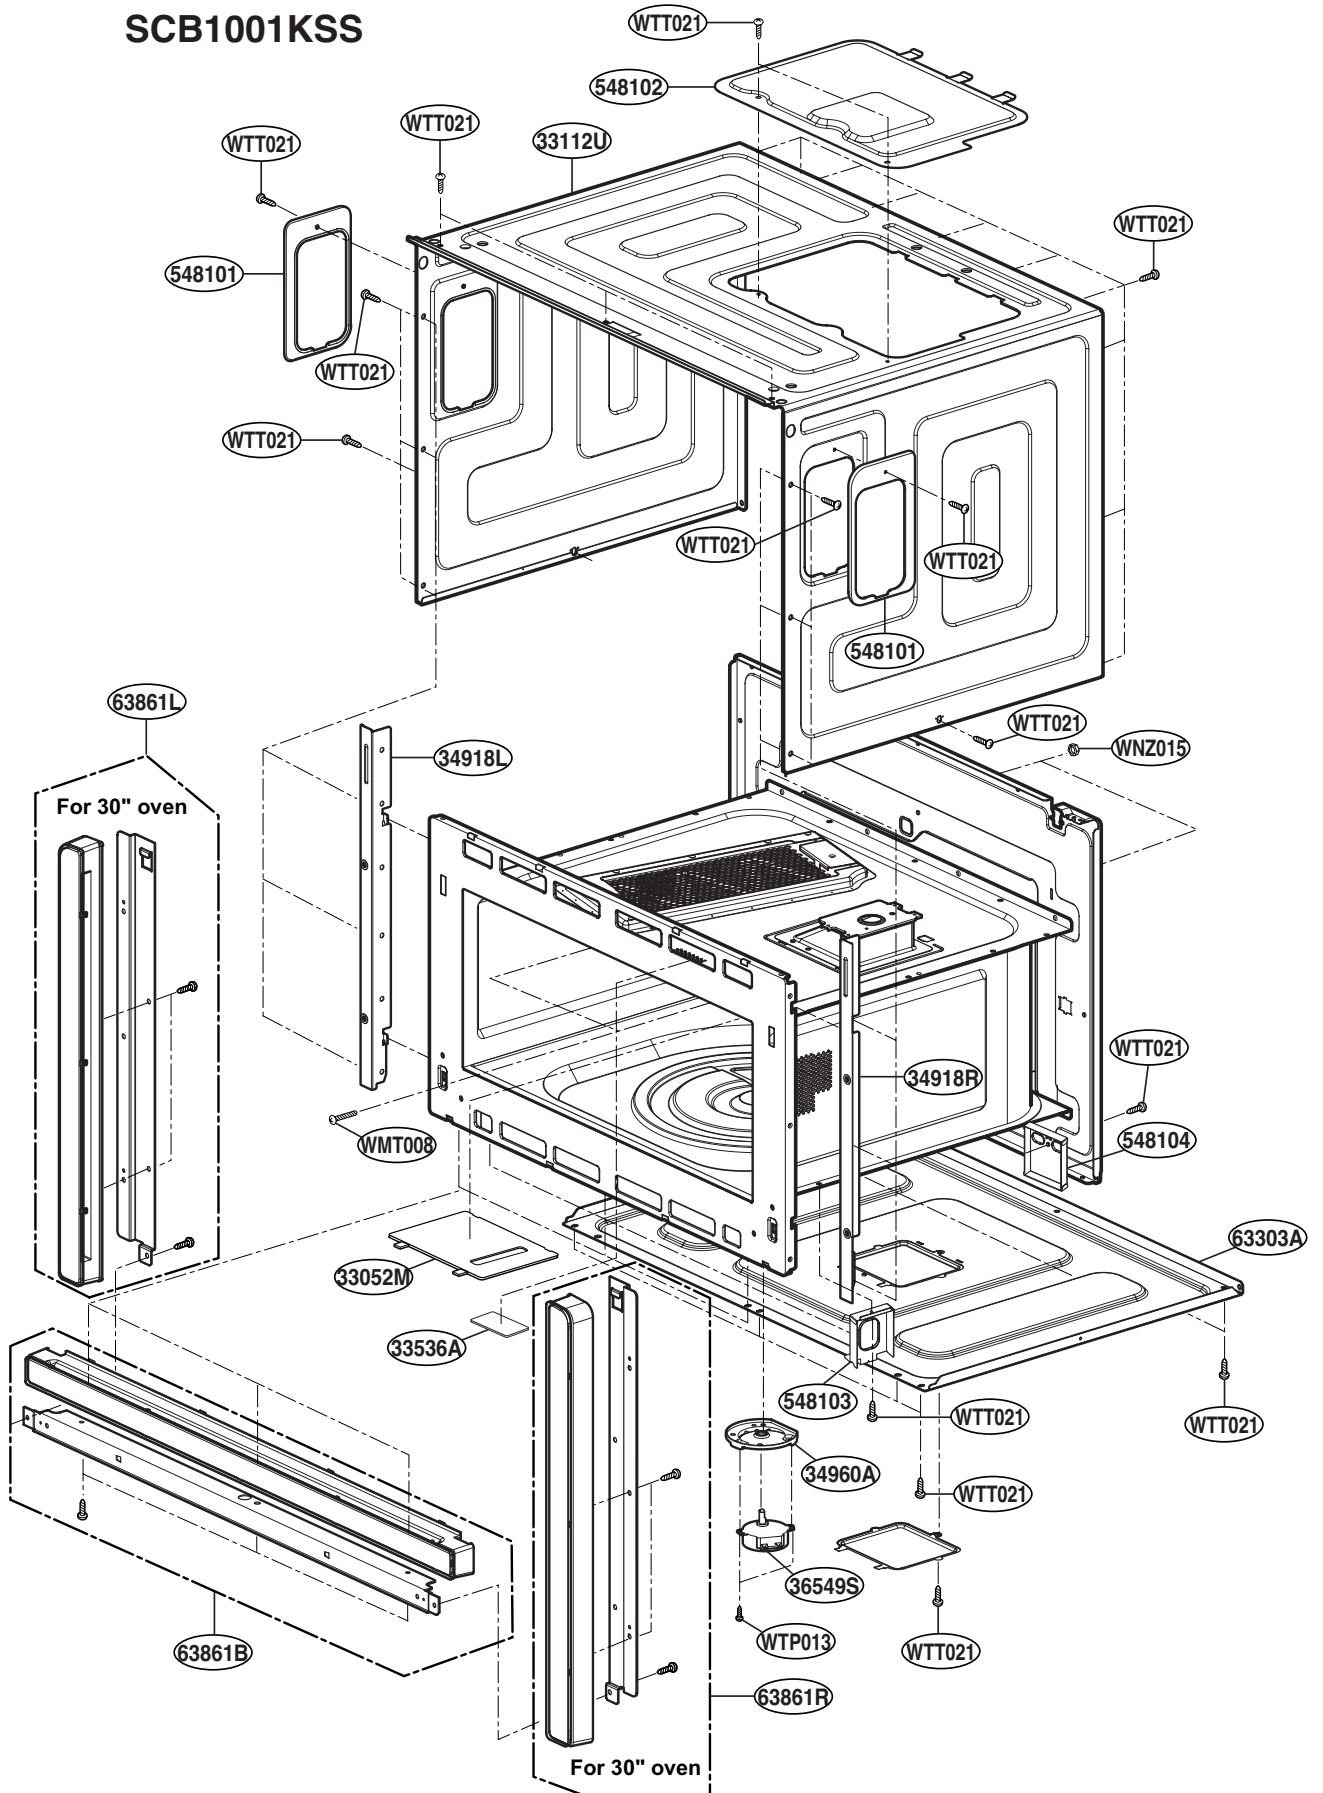

EXPLODED VIEW

DOOR PARTS

MODEL: SCB1000KBB
SCB1000KWW
SCB1000KCC

DOOR JIG

HARDWARE BAG

DOOR PARTS

MODEL: SCB1001KSS

CONTROLLER PARTS

MODEL: SCB1000KBB
SCB1000KWW
SCB1000KCC
SCB1001KSS

OVEN CAVITY PARTS

MODEL: SCB1000KBB
SCB1000KWW
SCB1000KCC
SCB1001KSS

INTERIOR PARTS

MODEL: SCB1000KBB
SCB1000KWW
SCB1000KCC
SCB1001KSS

INSULATOR PARTS

MODEL: SCB1000KBB
SCB1000KWW
SCB1000KCC
SCB1001KSS