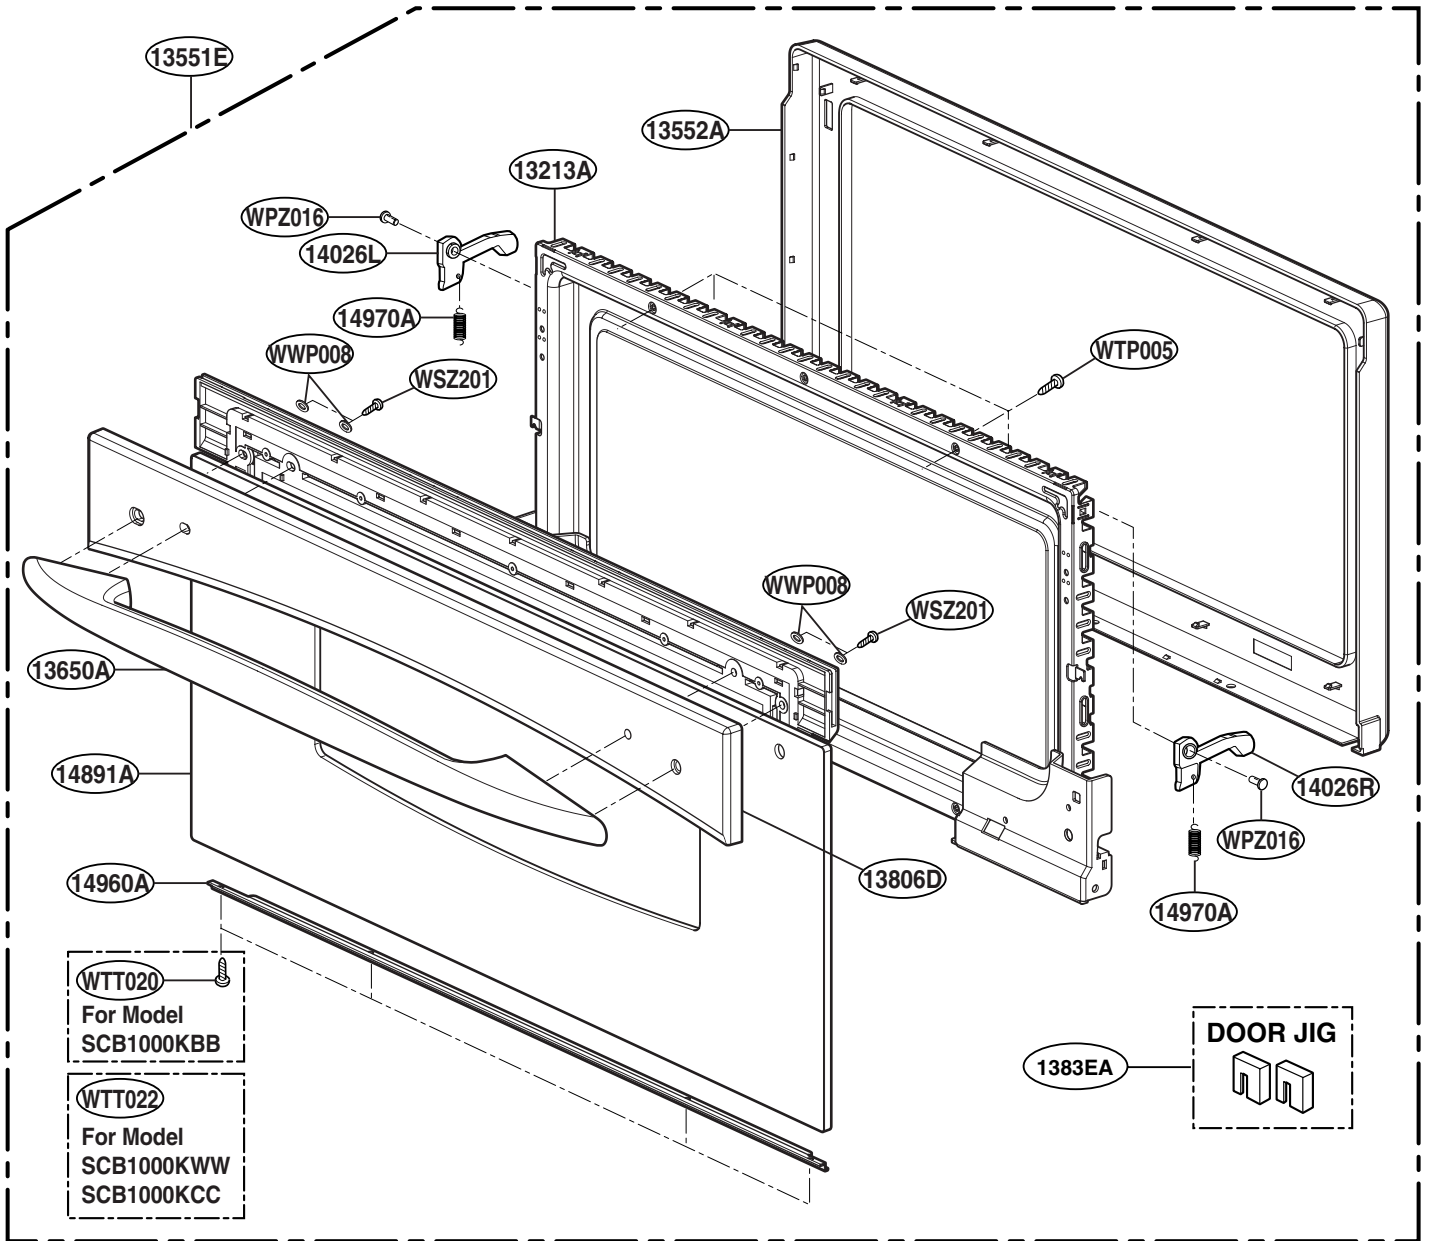

EXPLODED VIEW

DOOR PARTS

MODEL: SCB1000KBB
SCB1000KWW
SCB1000KCC

DOOR JIG

HARDWARE BAG

DOOR PARTS

MODEL: SCB1001KSS

CONTROLLER PARTS

MODEL: SCB1000KBB
SCB1000KWW
SCB1000KCC
SCB1001KSS

OVEN CAVITY PARTS

MODEL: SCB1000KBB
SCB1000KWW
SCB1000KCC
SCB1001KSS

INTERIOR PARTS

MODEL: SCB1000KBB
SCB1000KWW
SCB1000KCC
SCB1001KSS

INSULATOR PARTS

MODEL: SCB1000KBB
SCB1000KWW
SCB1000KCC
SCB1001KSS