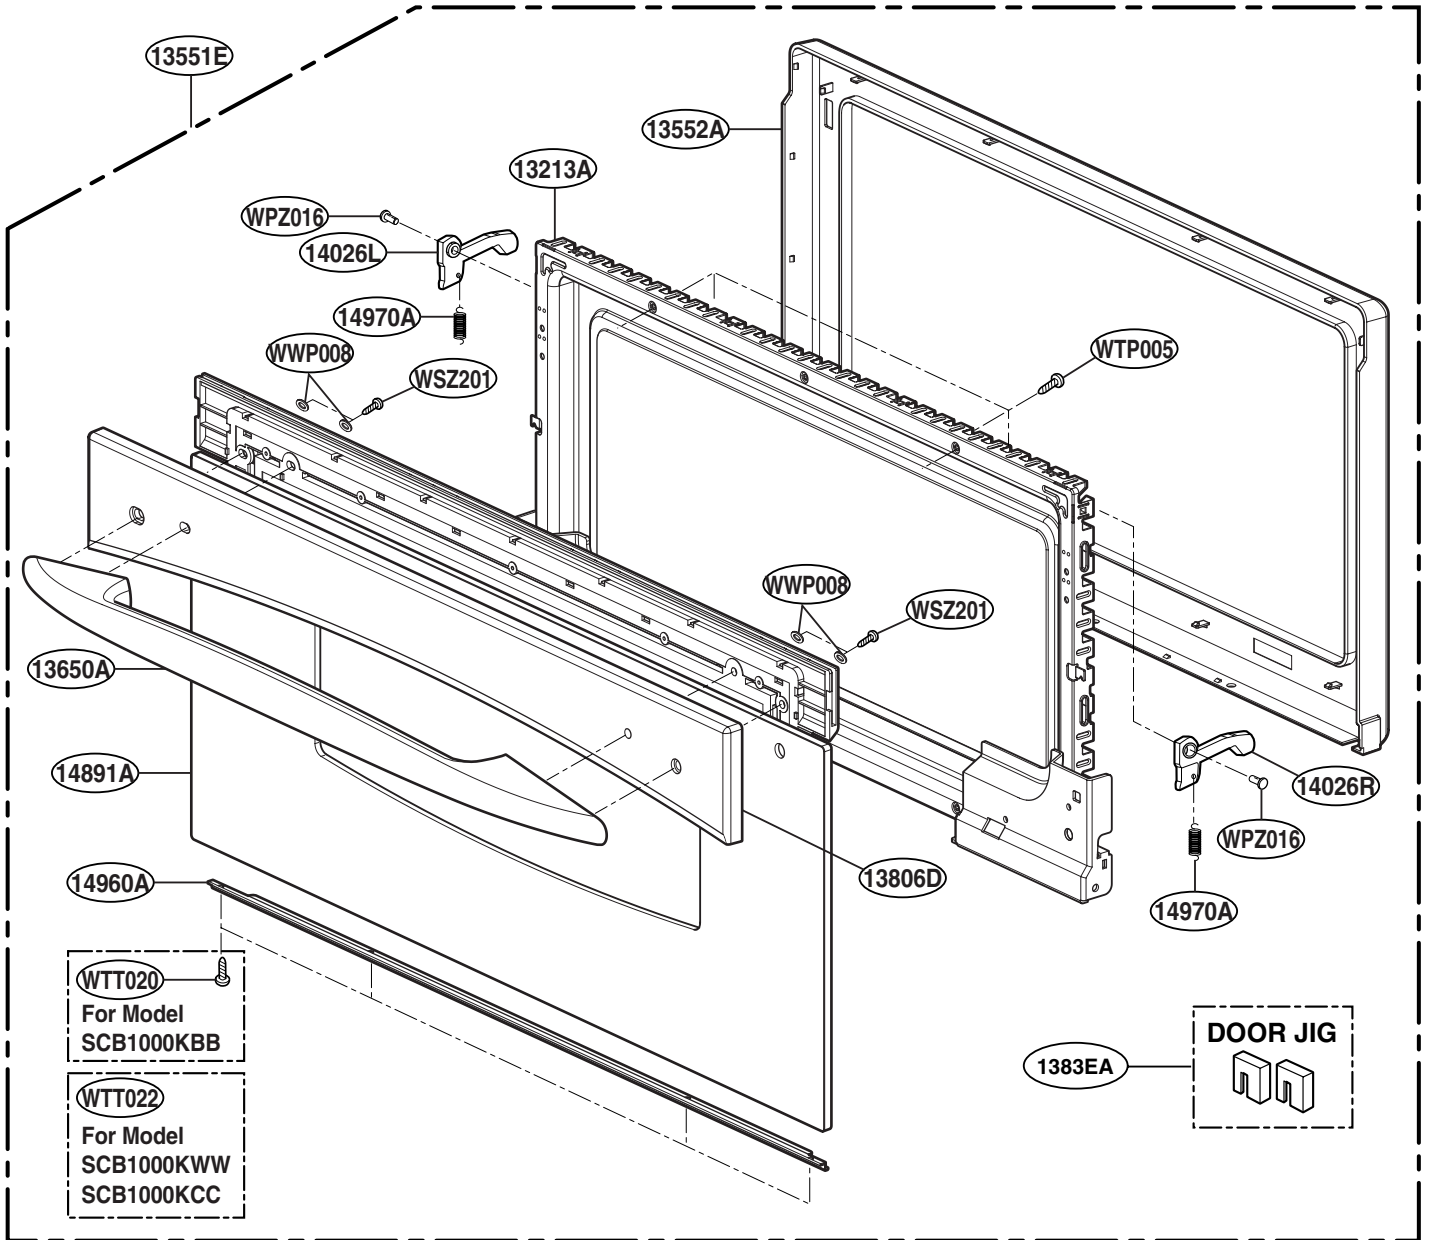

This Owner's Manual is provided and hosted by [Appliance Factory Parts](http://ApplianceFactoryParts.com).

GE SCB1001KSS01 Owner's Manual

[Shop genuine replacement parts for GE
SCB1001KSS01](#)

DOOR PARTS

MODEL: SCB1001KSS

[Find Your GE Microwave Parts - Select From 3055 Models](#)

----- Manual continues below -----

EXPLODED VIEW

DOOR PARTS

MODEL: SCB1000KBB
SCB1000KWW
SCB1000KCC

DOOR JIG

HARDWARE BAG