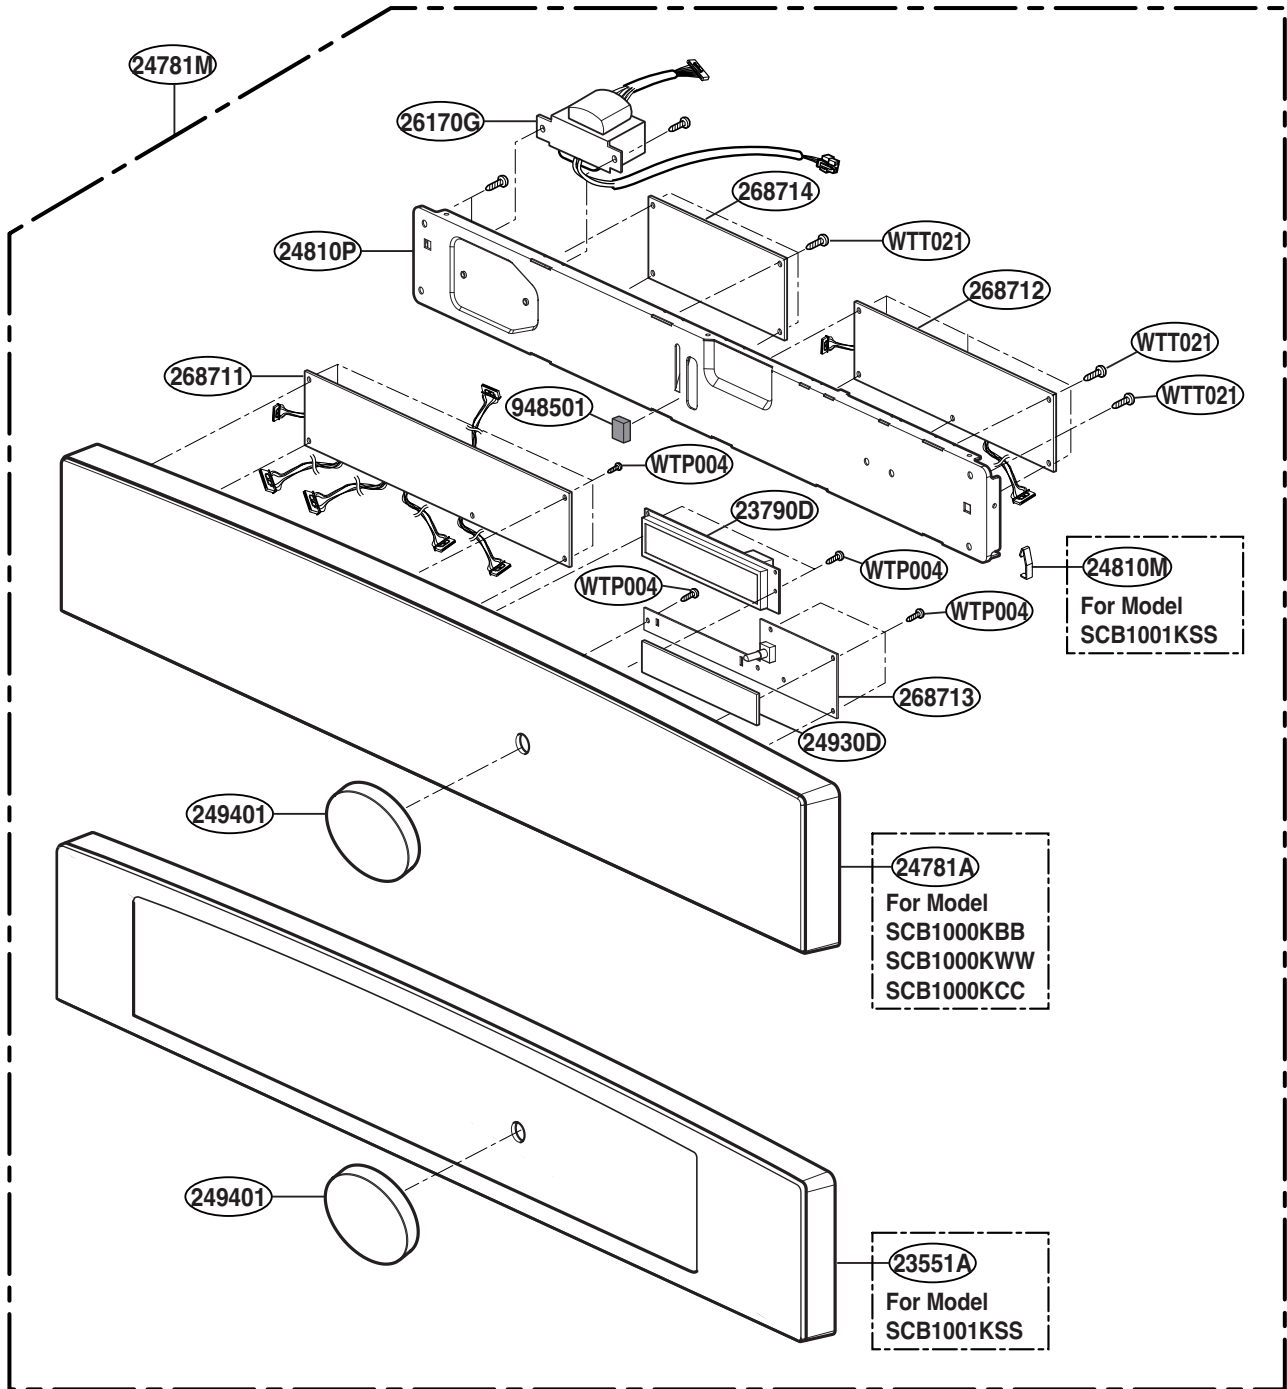

MODEL: SCB1001KSS

[Find Your GE Microwave Parts - Select From 3055 Models](#)

----- Manual continues below -----

EXPLODED VIEW

DOOR PARTS

MODEL: SCB1000KBB
SCB1000KWW
SCB1000KCC

DOOR JIG

HARDWARE BAG

DOOR PARTS

MODEL: SCB1001KSS

CONTROLLER PARTS

MODEL: SCB1000KBB
SCB1000KWW
SCB1000KCC
SCB1001KSS

INSULATOR PARTS

MODEL: SCB1000KBB
SCB1000KWW
SCB1000KCC
SCB1001KSS