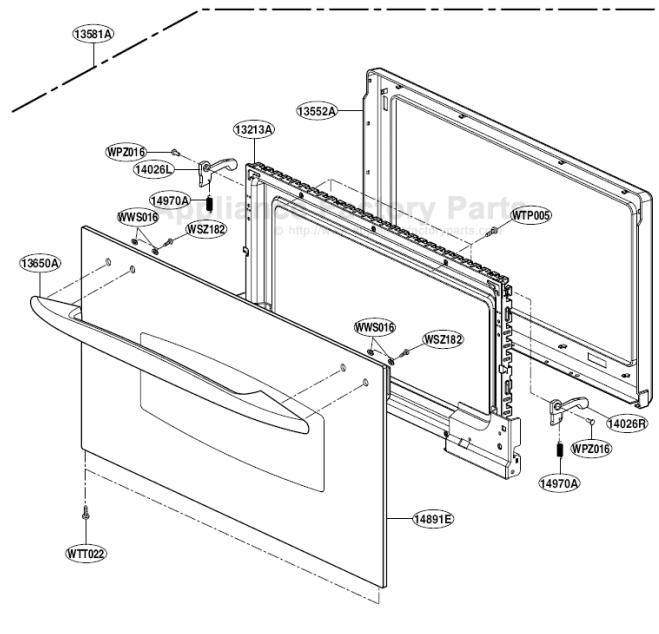

This Owner's Manual is provided and hosted by [Appliance Factory Parts](http://ApplianceFactoryParts.com).

GE SCB1001KSS01 Owner's Manual

[Shop genuine replacement parts for GE
SCB1001KSS01](#)

DOOR PARTS

MODEL: SCB1001KSS

[Find Your GE Microwave Parts - Select From 3055 Models](#)

----- Manual continues below -----

EXPLODED VIEW

DOOR PARTS

MODEL: SCB1000KBB
SCB1000KWW
SCB1000KCC

DOOR JIG

HARDWARE BAG