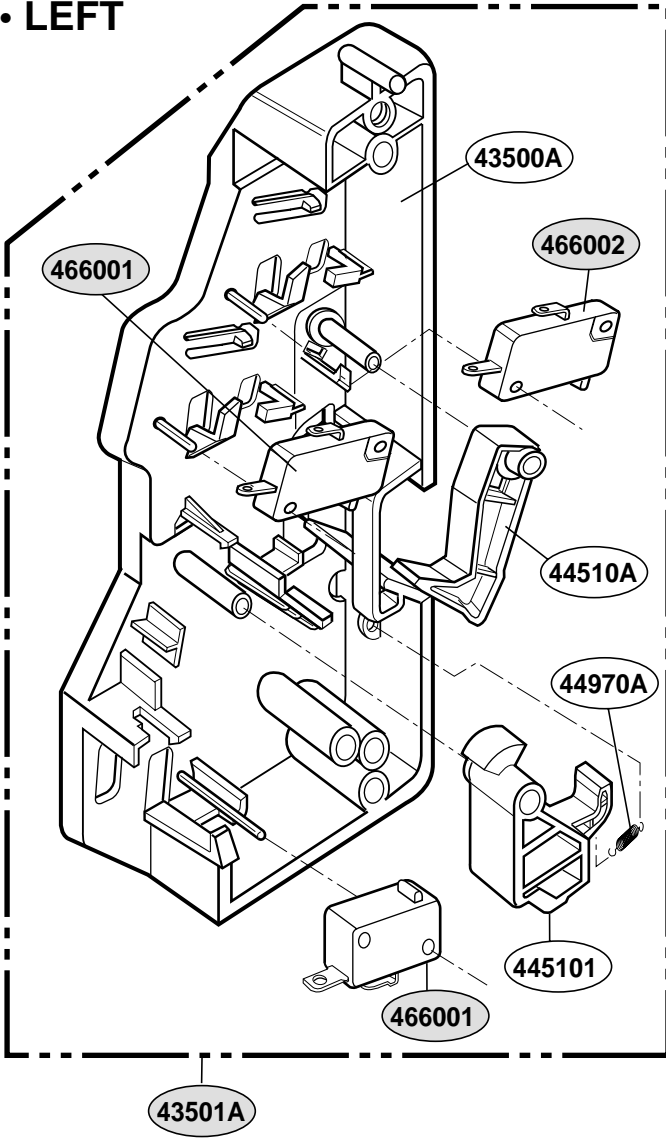

----- Manual continues below -----

EXPLODED VIEW

DOOR PARTS

(SCB2000CWW, SCB2000CBB, SCB2000CAA, SCB2000CCC, SCB2001CSS)

CONTROLLER PARTS

(SCB2000CWW, SCB2000CBB, SCB2000CAA, SCB2000CCC)

OVEN CAVITY PARTS

(SCB2000CWW, SCB2000CBB, SCB2000CAA,
SCB2000CCC, SCB2001CSS, ZSC2000CWW, ZSC2000CBB, ZSC2001CSS)

LATCH BOARD PARTS

(SCB2000CWW, SCB2000CBB, SCB2000CAA,
SCB2000CCC, SCB2001CSS, ZSC2000CWW, ZSC2000CBB, ZSC2001CSS)

• LEFT

• RIGHT

INTERIOR PARTS (I)

(SCB2000CWW, SCB2000CBB, SCB2000CAA,
SCB2000CCC, SCB2001CSS, ZSC2000CWW, ZSC2000CBB, ZSC2001CSS)

INTERIOR PARTS (II)

(SCB2000CWW, SCB2000CBB, SCB2000CAA,
SCB2000CCC, SCB2001CSS, ZSC2000CWW, ZSC2000CBB, ZSC2001CSS)