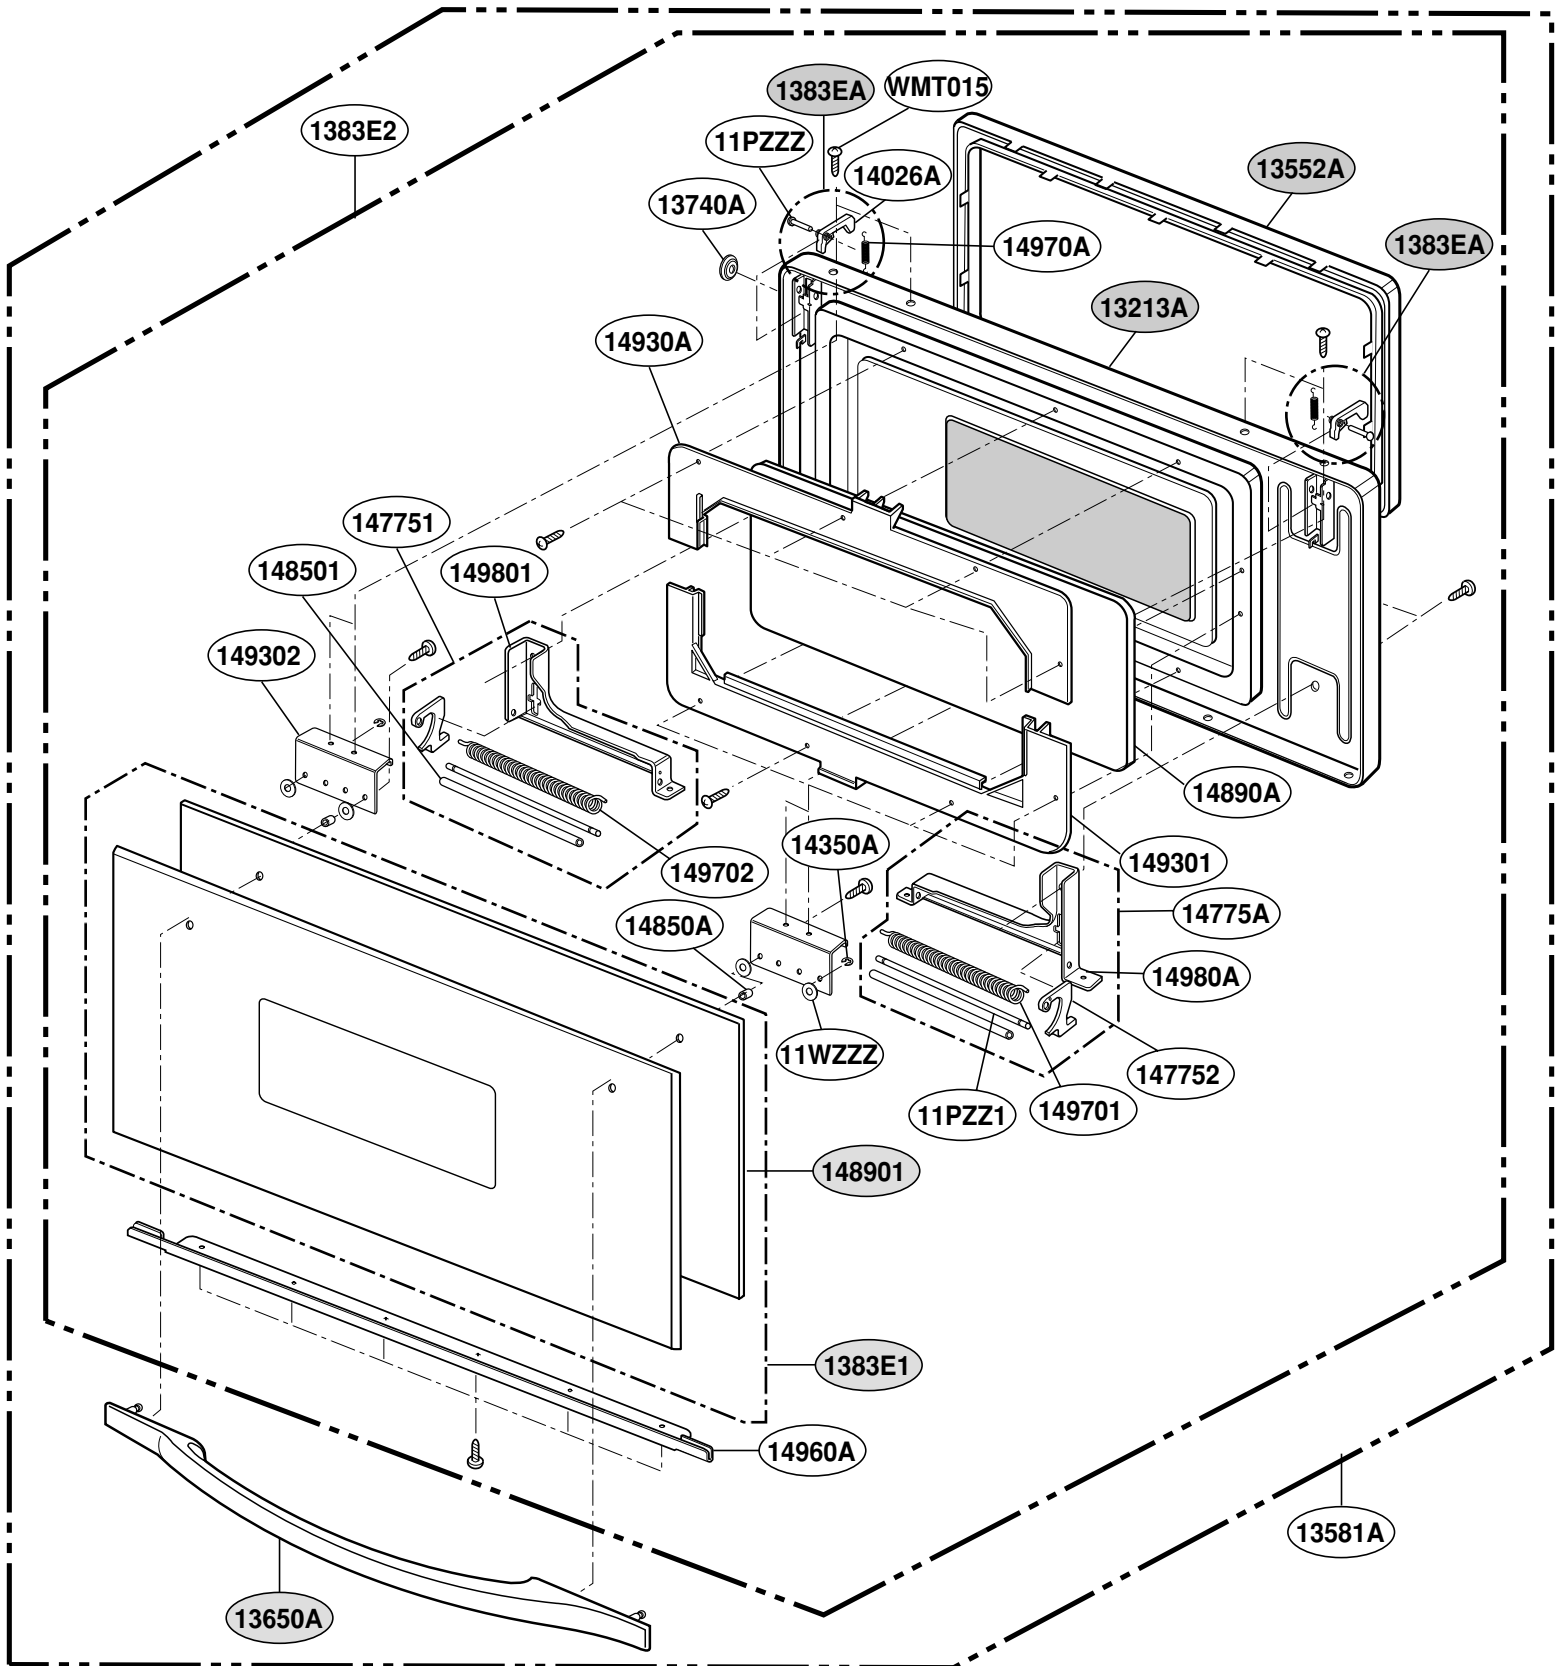

EXPLODED VIEW

DOOR PARTS

(SCB2000CWW, SCB2000CBB, SCB2000CAA, SCB2000CCC, SCB2001CSS)

CONTROLLER PARTS

(SCB2000CWW, SCB2000CBB, SCB2000CAA, SCB2000CCC)

OVEN CAVITY PARTS

(SCB2000CWW, SCB2000CBB, SCB2000CAA,
SCB2000CCC, SCB2001CSS, ZSC2000CWW, ZSC2000CBB, ZSC2001CSS)

LATCH BOARD PARTS

(SCB2000CWW, SCB2000CBB, SCB2000CAA,
SCB2000CCC, SCB2001CSS, ZSC2000CWW, ZSC2000CBB, ZSC2001CSS)

• LEFT

• RIGHT

INTERIOR PARTS (I)

(SCB2000CWW, SCB2000CBB, SCB2000CAA,
SCB2000CCC, SCB2001CSS, ZSC2000CWW, ZSC2000CBB, ZSC2001CSS)