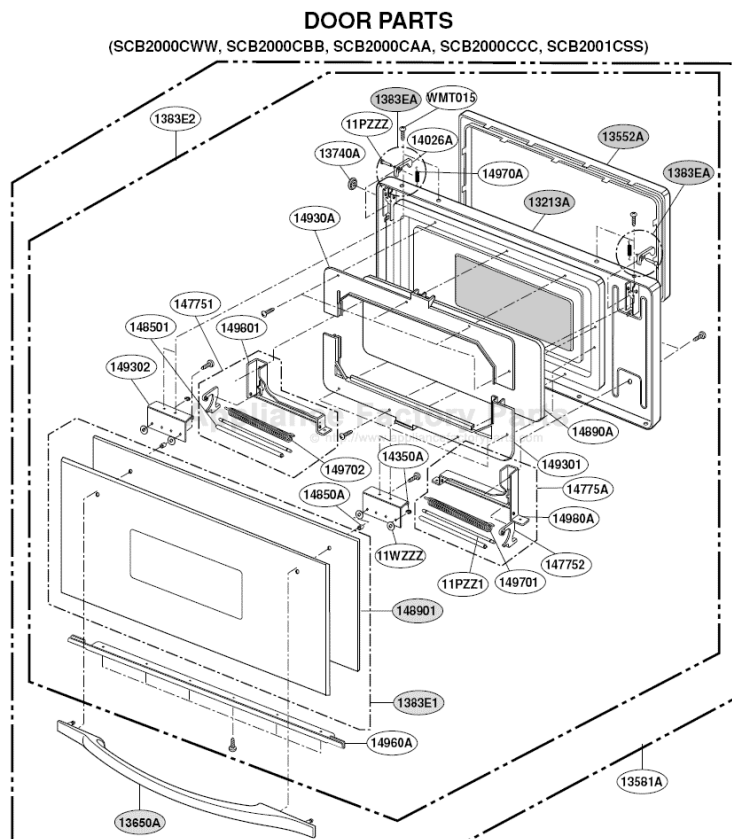

This Owner's Manual is provided and hosted by [Appliance Factory Parts](#).

GE SCB2000CAA03 Owner's Manual

[Shop genuine replacement parts for GE
SCB2000CAA03](#)

[Find Your GE Microwave Parts - Select From 3055 Models](#)

----- Manual continues below -----

EXPLODED VIEW

DOOR PARTS

(SCB2000CWW, SCB2000CBB, SCB2000CAA, SCB2000CCC, SCB2001CSS)

CONTROLLER PARTS

(SCB2000CWW, SCB2000CBB, SCB2000CAA, SCB2000CCC)

OVEN CAVITY PARTS

(SCB2000CWW, SCB2000CBB, SCB2000CAA,
SCB2000CCC, SCB2001CSS, ZSC2000CWW, ZSC2000CBB, ZSC2001CSS)

LATCH BOARD PARTS

(SCB2000CWW, SCB2000CBB, SCB2000CAA,
SCB2000CCC, SCB2001CSS, ZSC2000CWW, ZSC2000CBB, ZSC2001CSS)

• LEFT

• RIGHT

INTERIOR PARTS (I)

(SCB2000CWW, SCB2000CBB, SCB2000CAA,
SCB2000CCC, SCB2001CSS, ZSC2000CWW, ZSC2000CBB, ZSC2001CSS)