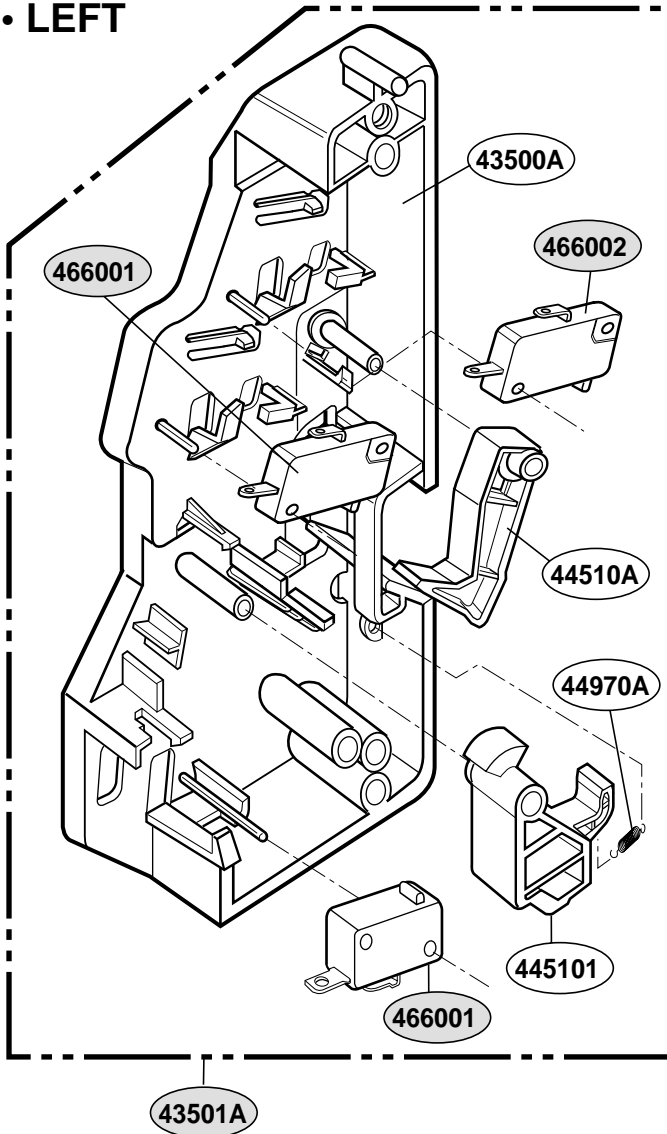

EXPLODED VIEW

DOOR PARTS

(SCB2000CWW, SCB2000CBB, SCB2000CAA, SCB2000CCC, SCB2001CSS)

CONTROLLER PARTS

(SCB2000CWW, SCB2000CBB, SCB2000CAA, SCB2000CCC)

OVEN CAVITY PARTS

(SCB2000CWW, SCB2000CBB, SCB2000CAA,
SCB2000CCC, SCB2001CSS, ZSC2000CWW, ZSC2000CBB, ZSC2001CSS)

LATCH BOARD PARTS

(SCB2000CWW, SCB2000CBB, SCB2000CAA,
SCB2000CCC, SCB2001CSS, ZSC2000CWW, ZSC2000CBB, ZSC2001CSS)

• LEFT

• RIGHT

INTERIOR PARTS (I)

(SCB2000CWW, SCB2000CBB, SCB2000CAA,
SCB2000CCC, SCB2001CSS, ZSC2000CWW, ZSC2000CBB, ZSC2001CSS)