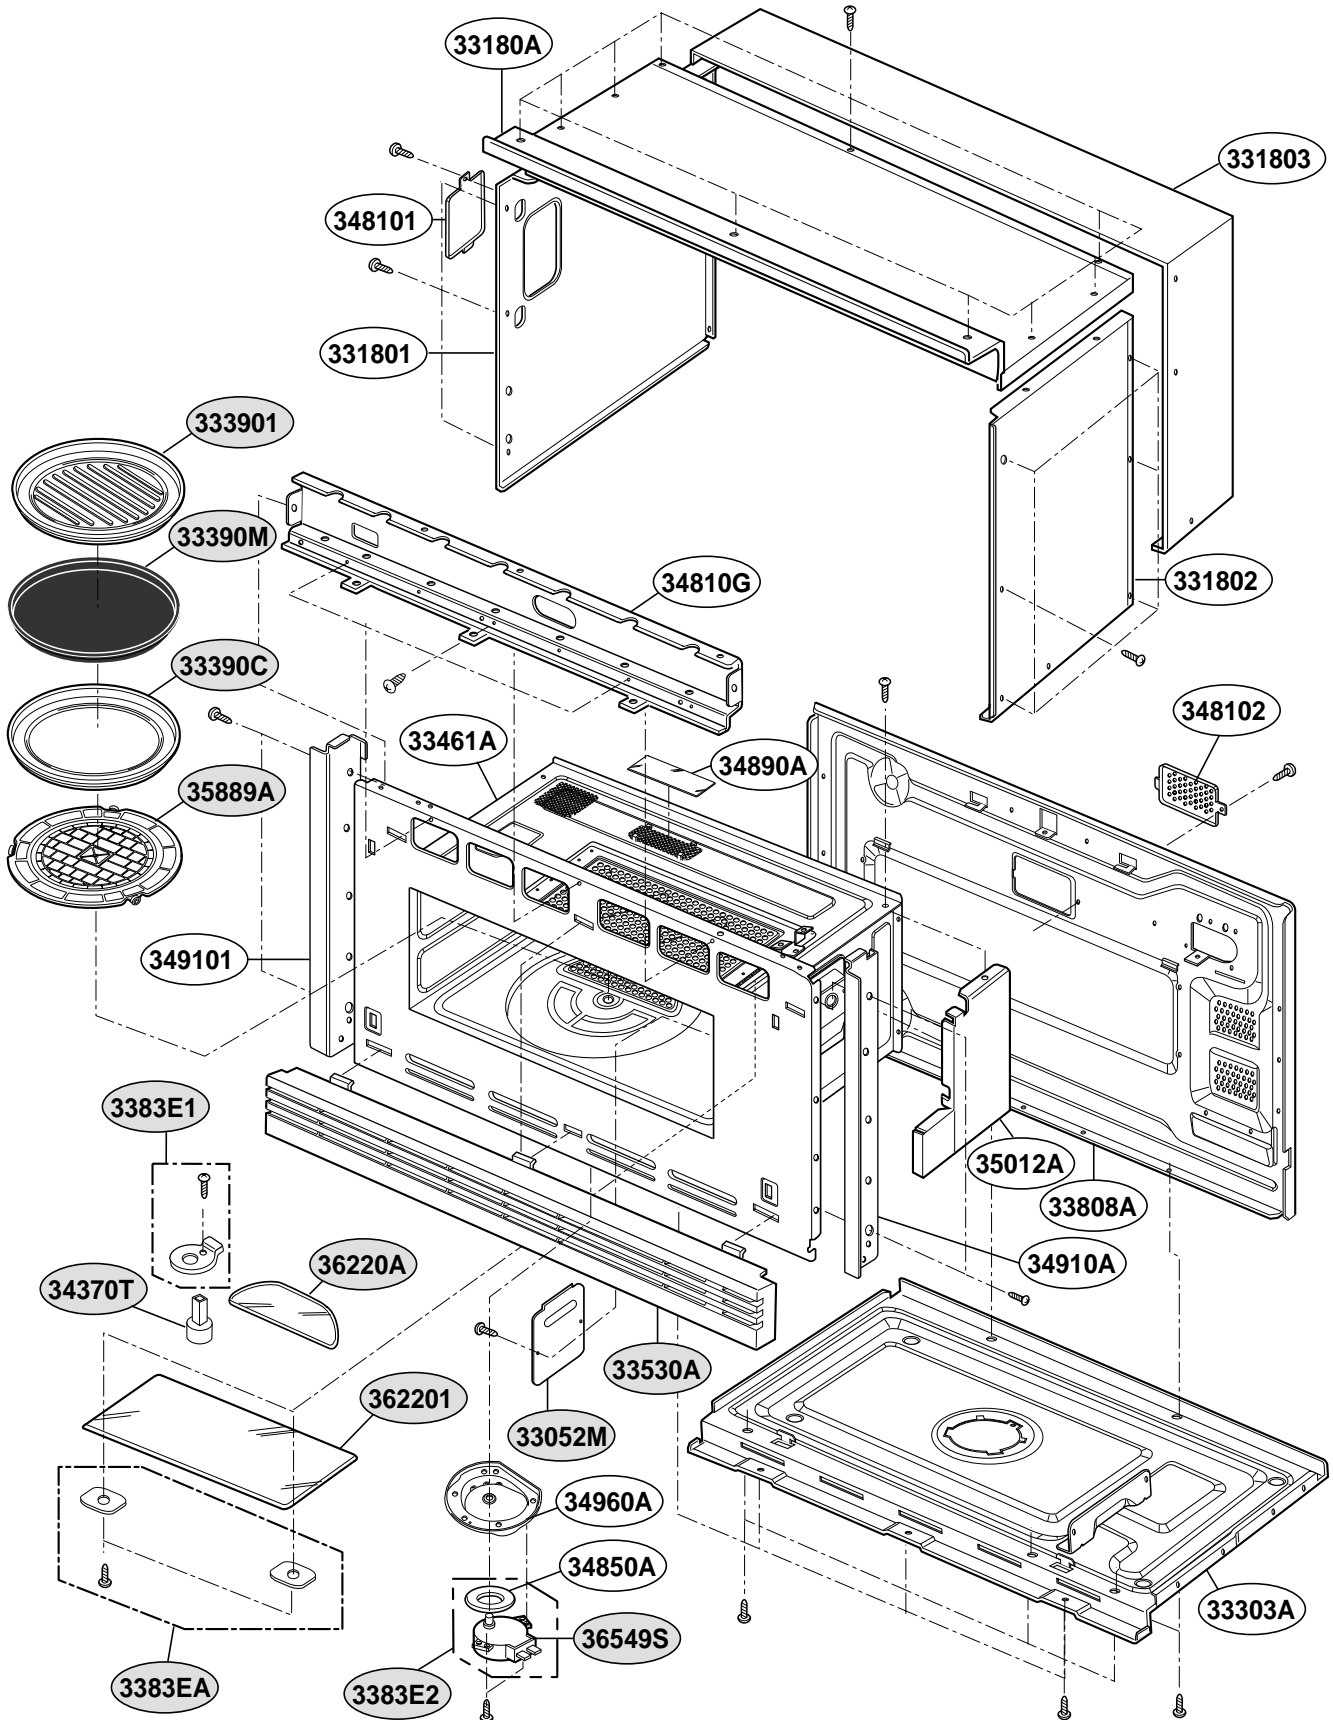

EXPLODED VIEW

DOOR PARTS

(SCB2000CWW, SCB2000CBB, SCB2000CAA, SCB2000CCC, SCB2001CSS)

CONTROLLER PARTS

(SCB2000CWW, SCB2000CBB, SCB2000CAA, SCB2000CCC)

OVEN CAVITY PARTS

(SCB2000CWW, SCB2000CBB, SCB2000CAA,
SCB2000CCC, SCB2001CSS, ZSC2000CWW, ZSC2000CBB, ZSC2001CSS)

LATCH BOARD PARTS

(SCB2000CWW, SCB2000CBB, SCB2000CAA,
SCB2000CCC, SCB2001CSS, ZSC2000CWW, ZSC2000CBB, ZSC2001CSS)

• LEFT

• RIGHT

INTERIOR PARTS (I)

(SCB2000CWW, SCB2000CBB, SCB2000CAA,
SCB2000CCC, SCB2001CSS, ZSC2000CWW, ZSC2000CBB, ZSC2001CSS)