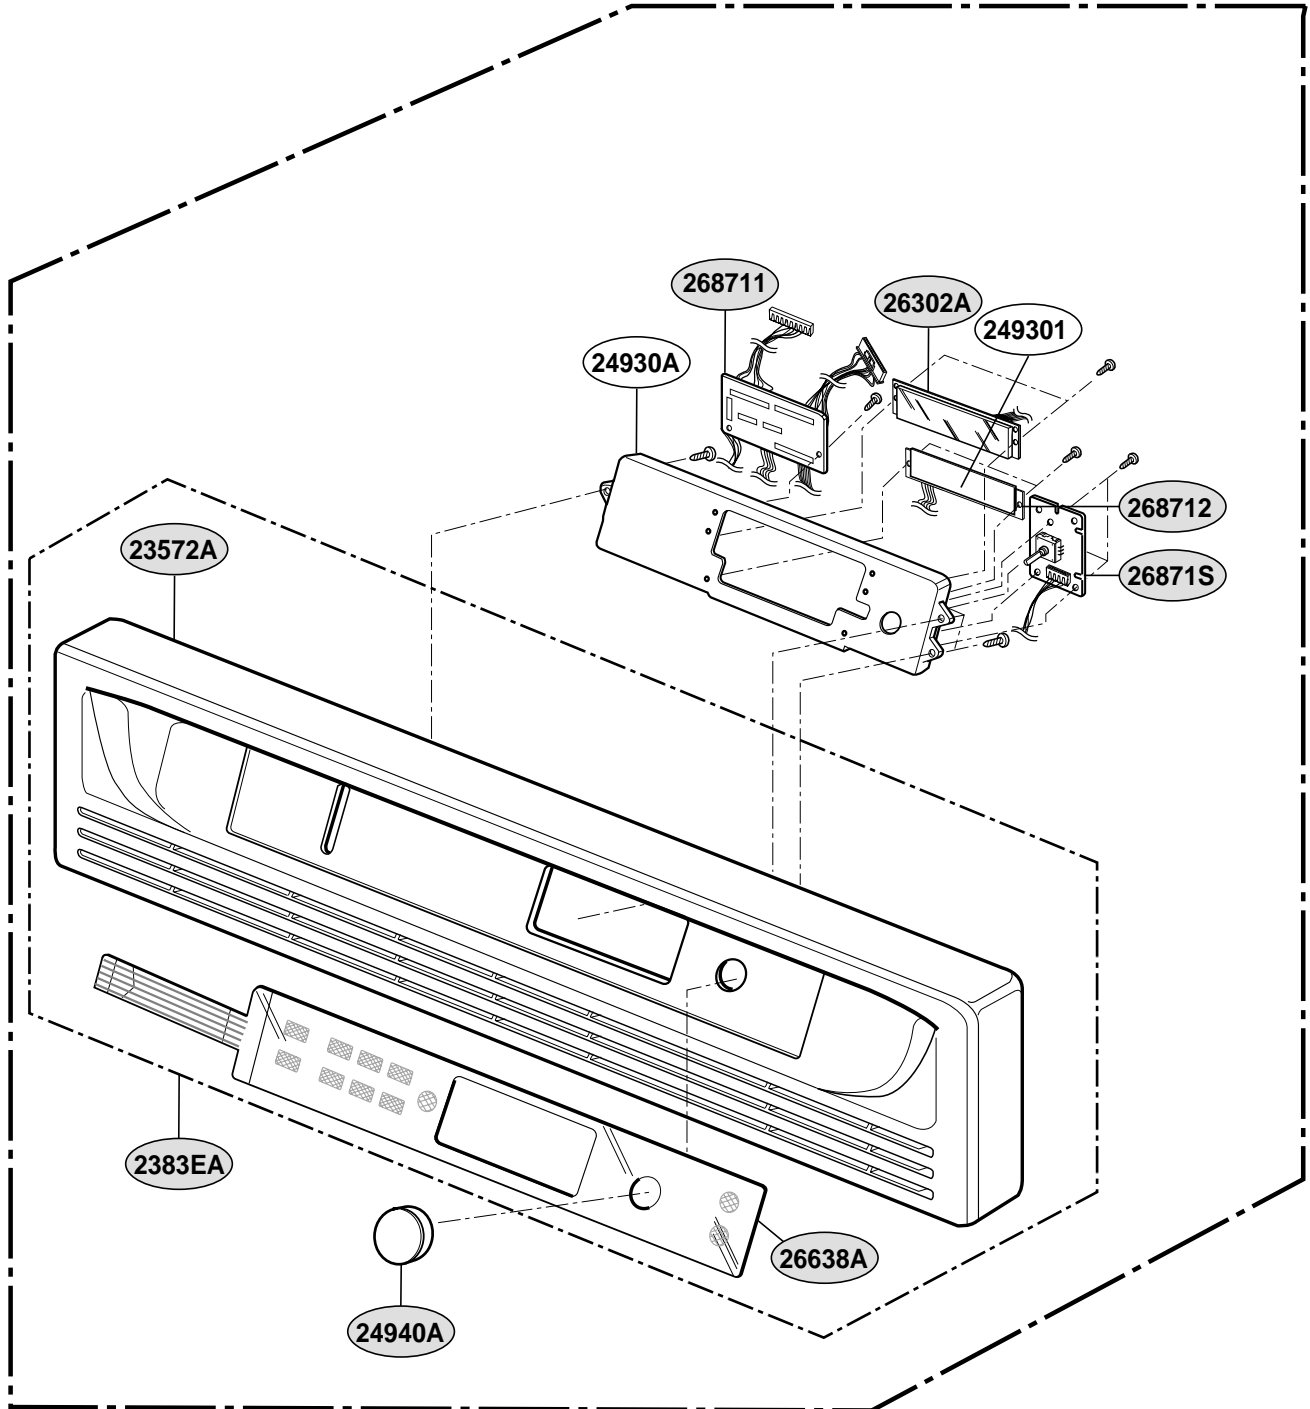

EXPLODED VIEW

DOOR PARTS

(SCB2000CWW, SCB2000CBB, SCB2000CAA, SCB2000CCC, SCB2001CSS)

CONTROLLER PARTS

(SCB2000CWW, SCB2000CBB, SCB2000CAA, SCB2000CCC)

OVEN CAVITY PARTS

(SCB2000CWW, SCB2000CBB, SCB2000CAA,
SCB2000CCC, SCB2001CSS, ZSC2000CWW, ZSC2000CBB, ZSC2001CSS)

LATCH BOARD PARTS

(SCB2000CWW, SCB2000CBB, SCB2000CAA,
SCB2000CCC, SCB2001CSS, ZSC2000CWW, ZSC2000CBB, ZSC2001CSS)

• LEFT

• RIGHT

INTERIOR PARTS (I)

(SCB2000CWW, SCB2000CBB, SCB2000CAA,
SCB2000CCC, SCB2001CSS, ZSC2000CWW, ZSC2000CBB, ZSC2001CSS)