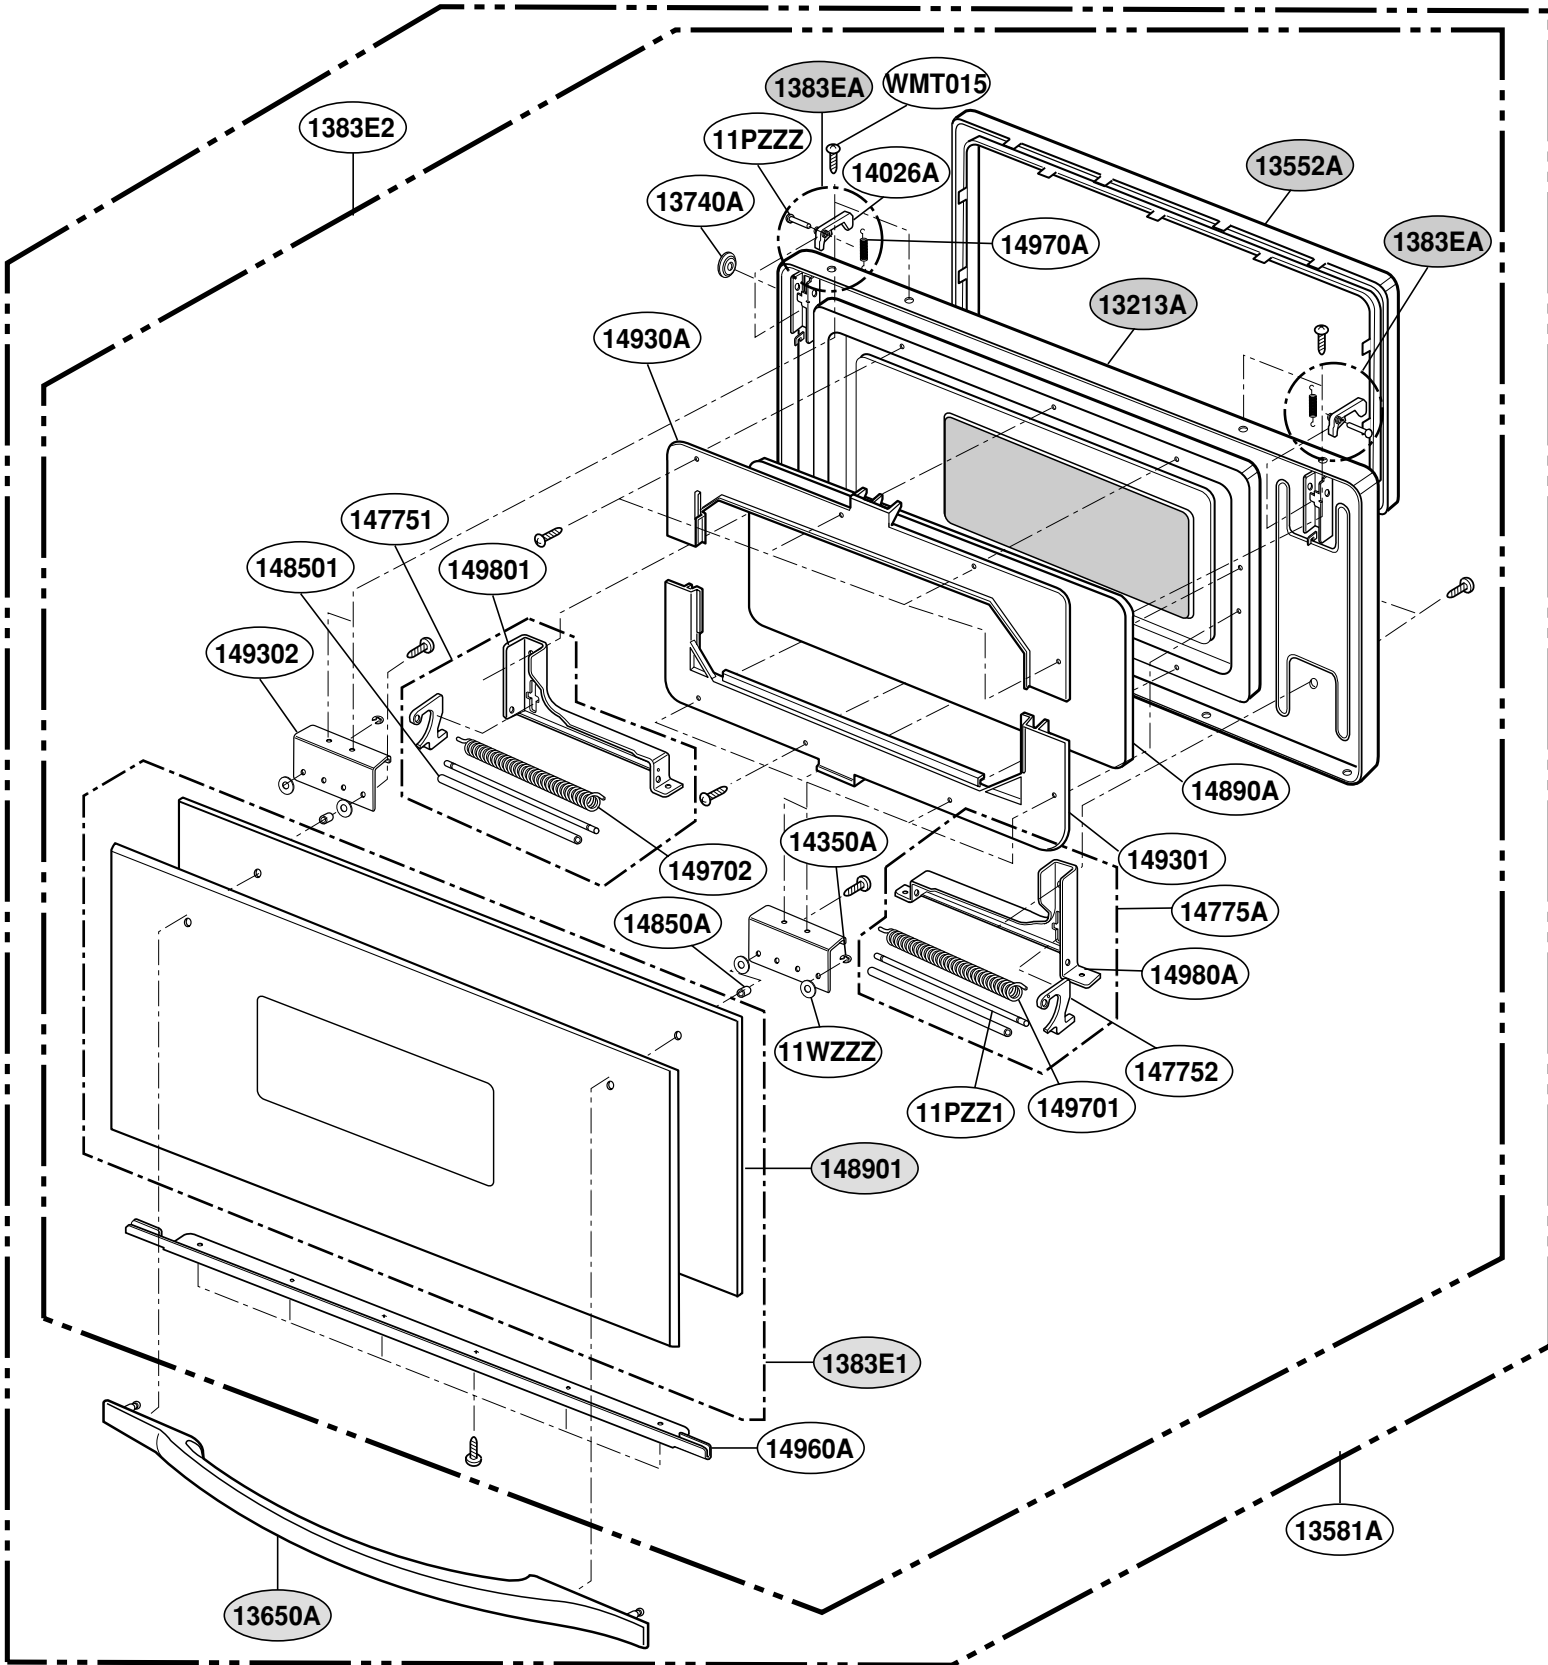

This Owner's Manual is provided and hosted by [Appliance Factory Parts](#).

GE SCB2000CAA03 Owner's Manual

[Shop genuine replacement parts for GE
SCB2000CAA03](#)

[Find Your GE Microwave Parts - Select From 3055 Models](#)

----- Manual continues below -----

EXPLODED VIEW

DOOR PARTS

(SCB2000CWW, SCB2000CBB, SCB2000CAA, SCB2000CCC, SCB2001CSS)

CONTROLLER PARTS

(SCB2000CWW, SCB2000CBB, SCB2000CAA, SCB2000CCC)

OVEN CAVITY PARTS

(SCB2000CWW, SCB2000CBB, SCB2000CAA,
SCB2000CCC, SCB2001CSS, ZSC2000CWW, ZSC2000CBB, ZSC2001CSS)

LATCH BOARD PARTS

(SCB2000CWW, SCB2000CBB, SCB2000CAA,
SCB2000CCC, SCB2001CSS, ZSC2000CWW, ZSC2000CBB, ZSC2001CSS)

• LEFT

• RIGHT

INTERIOR PARTS (I)

(SCB2000CWW, SCB2000CBB, SCB2000CAA,
SCB2000CCC, SCB2001CSS, ZSC2000CWW, ZSC2000CBB, ZSC2001CSS)

INTERIOR PARTS (II)

(SCB2000CWW, SCB2000CBB, SCB2000CAA,
SCB2000CCC, SCB2001CSS, ZSC2000CWW, ZSC2000CBB, ZSC2001CSS)