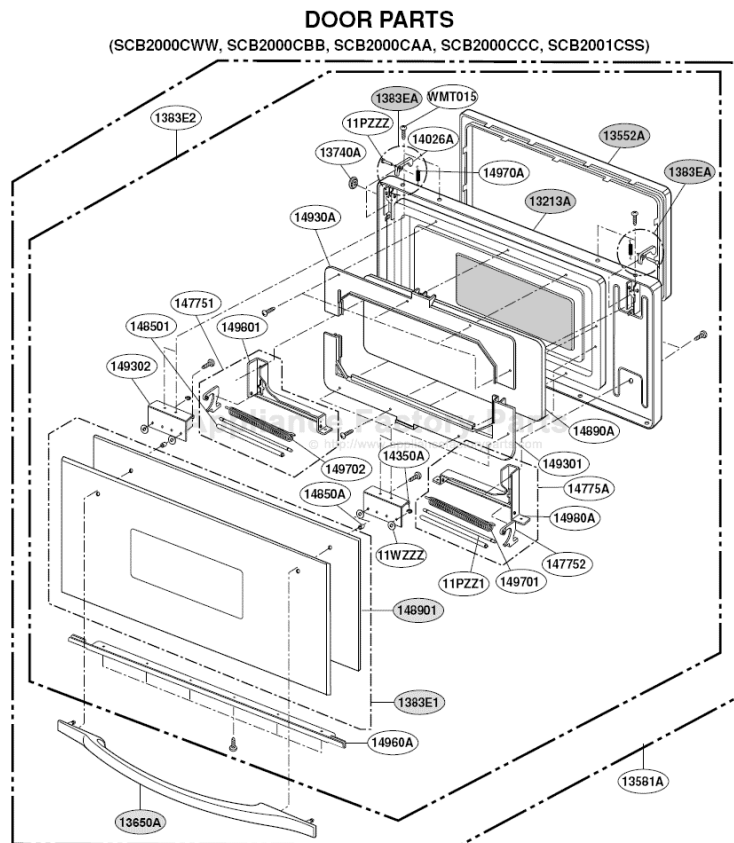

# GE SCB2000CCC03 Owner's Manual

[Shop genuine replacement parts for GE  
SCB2000CCC03](#)

[Find Your GE Microwave Parts - Select From 3055 Models](#)

----- Manual continues below -----