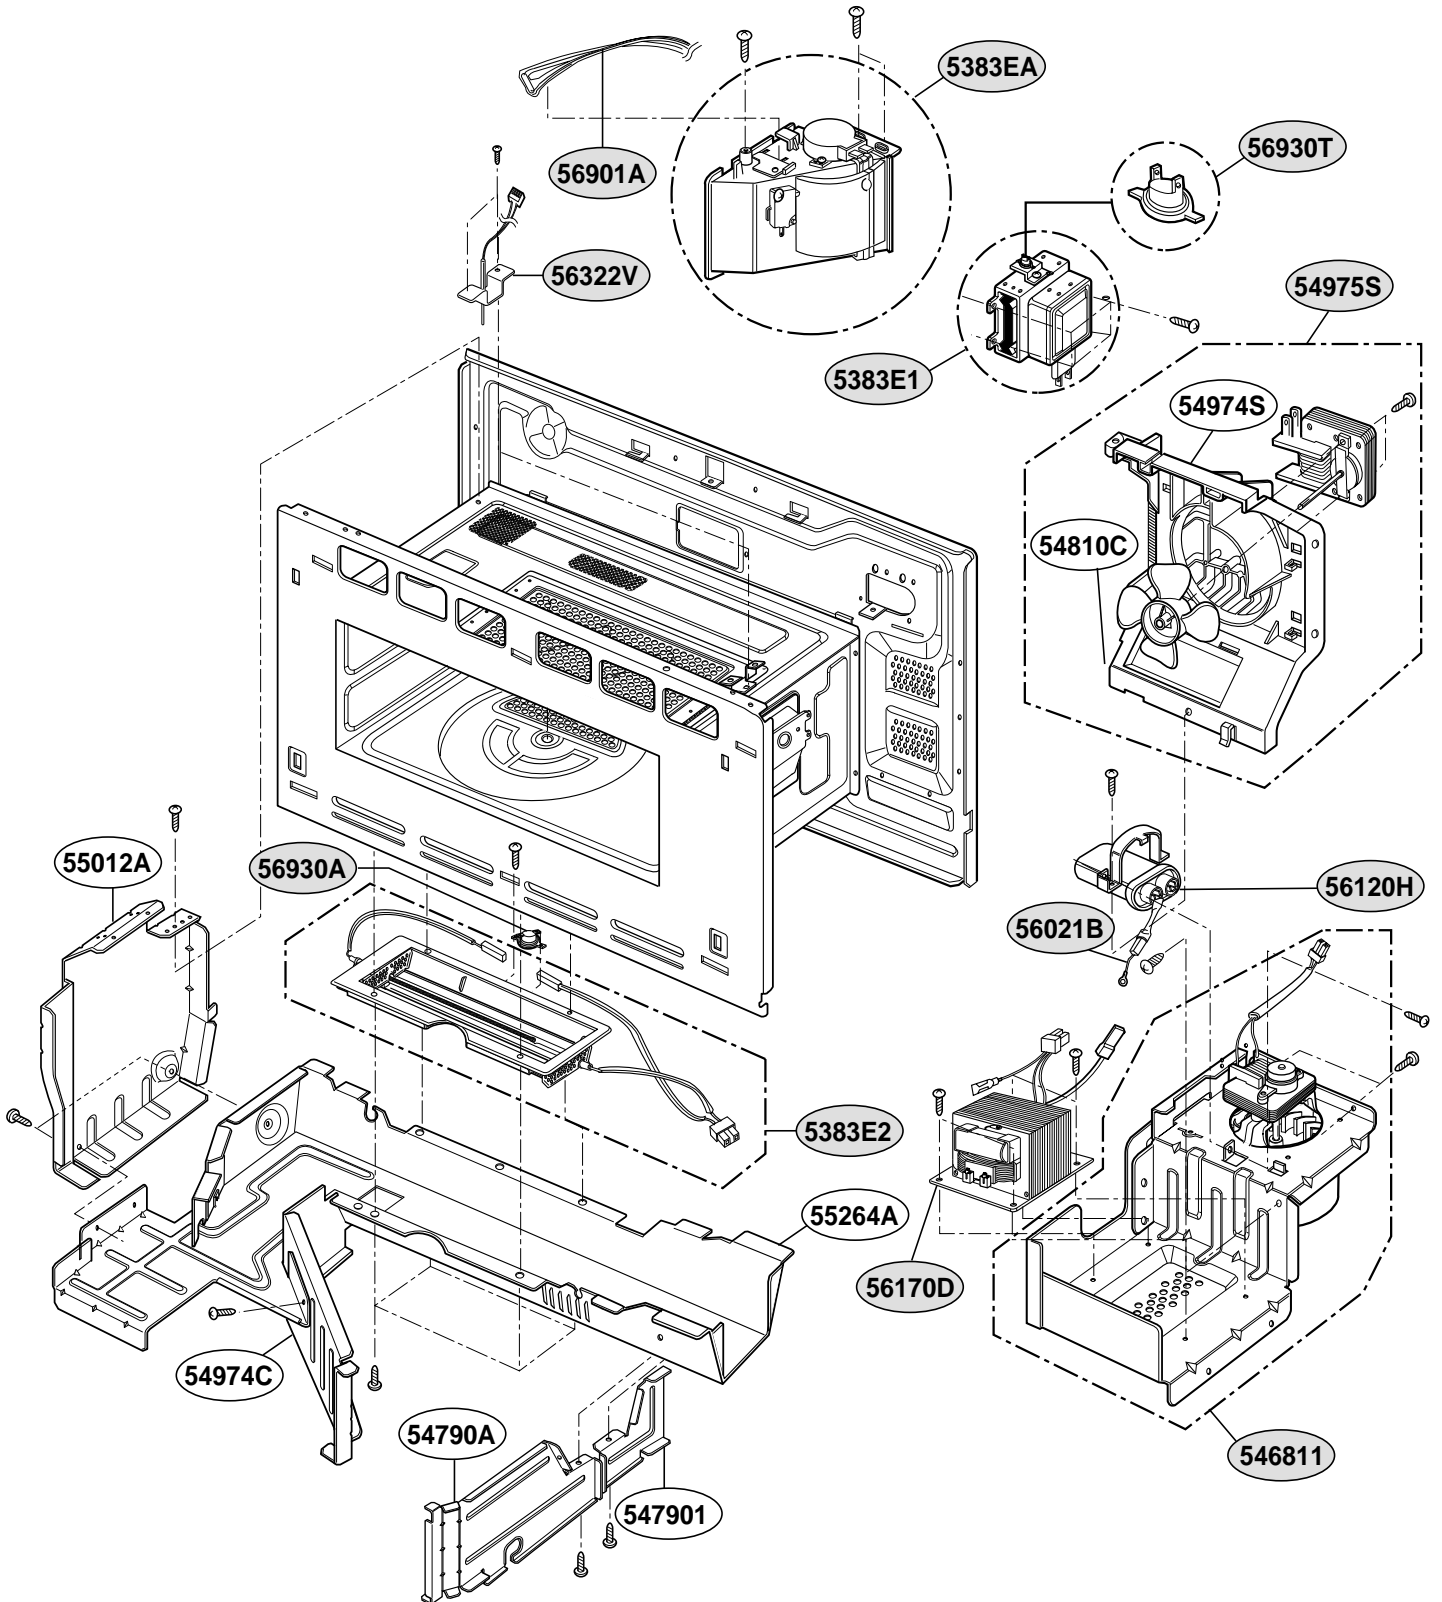

EXPLODED VIEW

DOOR PARTS

(SCB2000CWW, SCB2000CBB, SCB2000CAA, SCB2000CCC, SCB2001CSS)

CONTROLLER PARTS

(SCB2000CWW, SCB2000CBB, SCB2000CAA, SCB2000CCC)

OVEN CAVITY PARTS

(SCB2000CWW, SCB2000CBB, SCB2000CAA,
SCB2000CCC, SCB2001CSS, ZSC2000CWW, ZSC2000CBB, ZSC2001CSS)

LATCH BOARD PARTS

(SCB2000CWW, SCB2000CBB, SCB2000CAA,
SCB2000CCC, SCB2001CSS, ZSC2000CWW, ZSC2000CBB, ZSC2001CSS)

• LEFT

• RIGHT

INTERIOR PARTS (I)

(SCB2000CWW, SCB2000CBB, SCB2000CAA,
SCB2000CCC, SCB2001CSS, ZSC2000CWW, ZSC2000CBB, ZSC2001CSS)

INTERIOR PARTS (II)

(SCB2000CWW, SCB2000CBB, SCB2000CAA,
SCB2000CCC, SCB2001CSS, ZSC2000CWW, ZSC2000CBB, ZSC2001CSS)