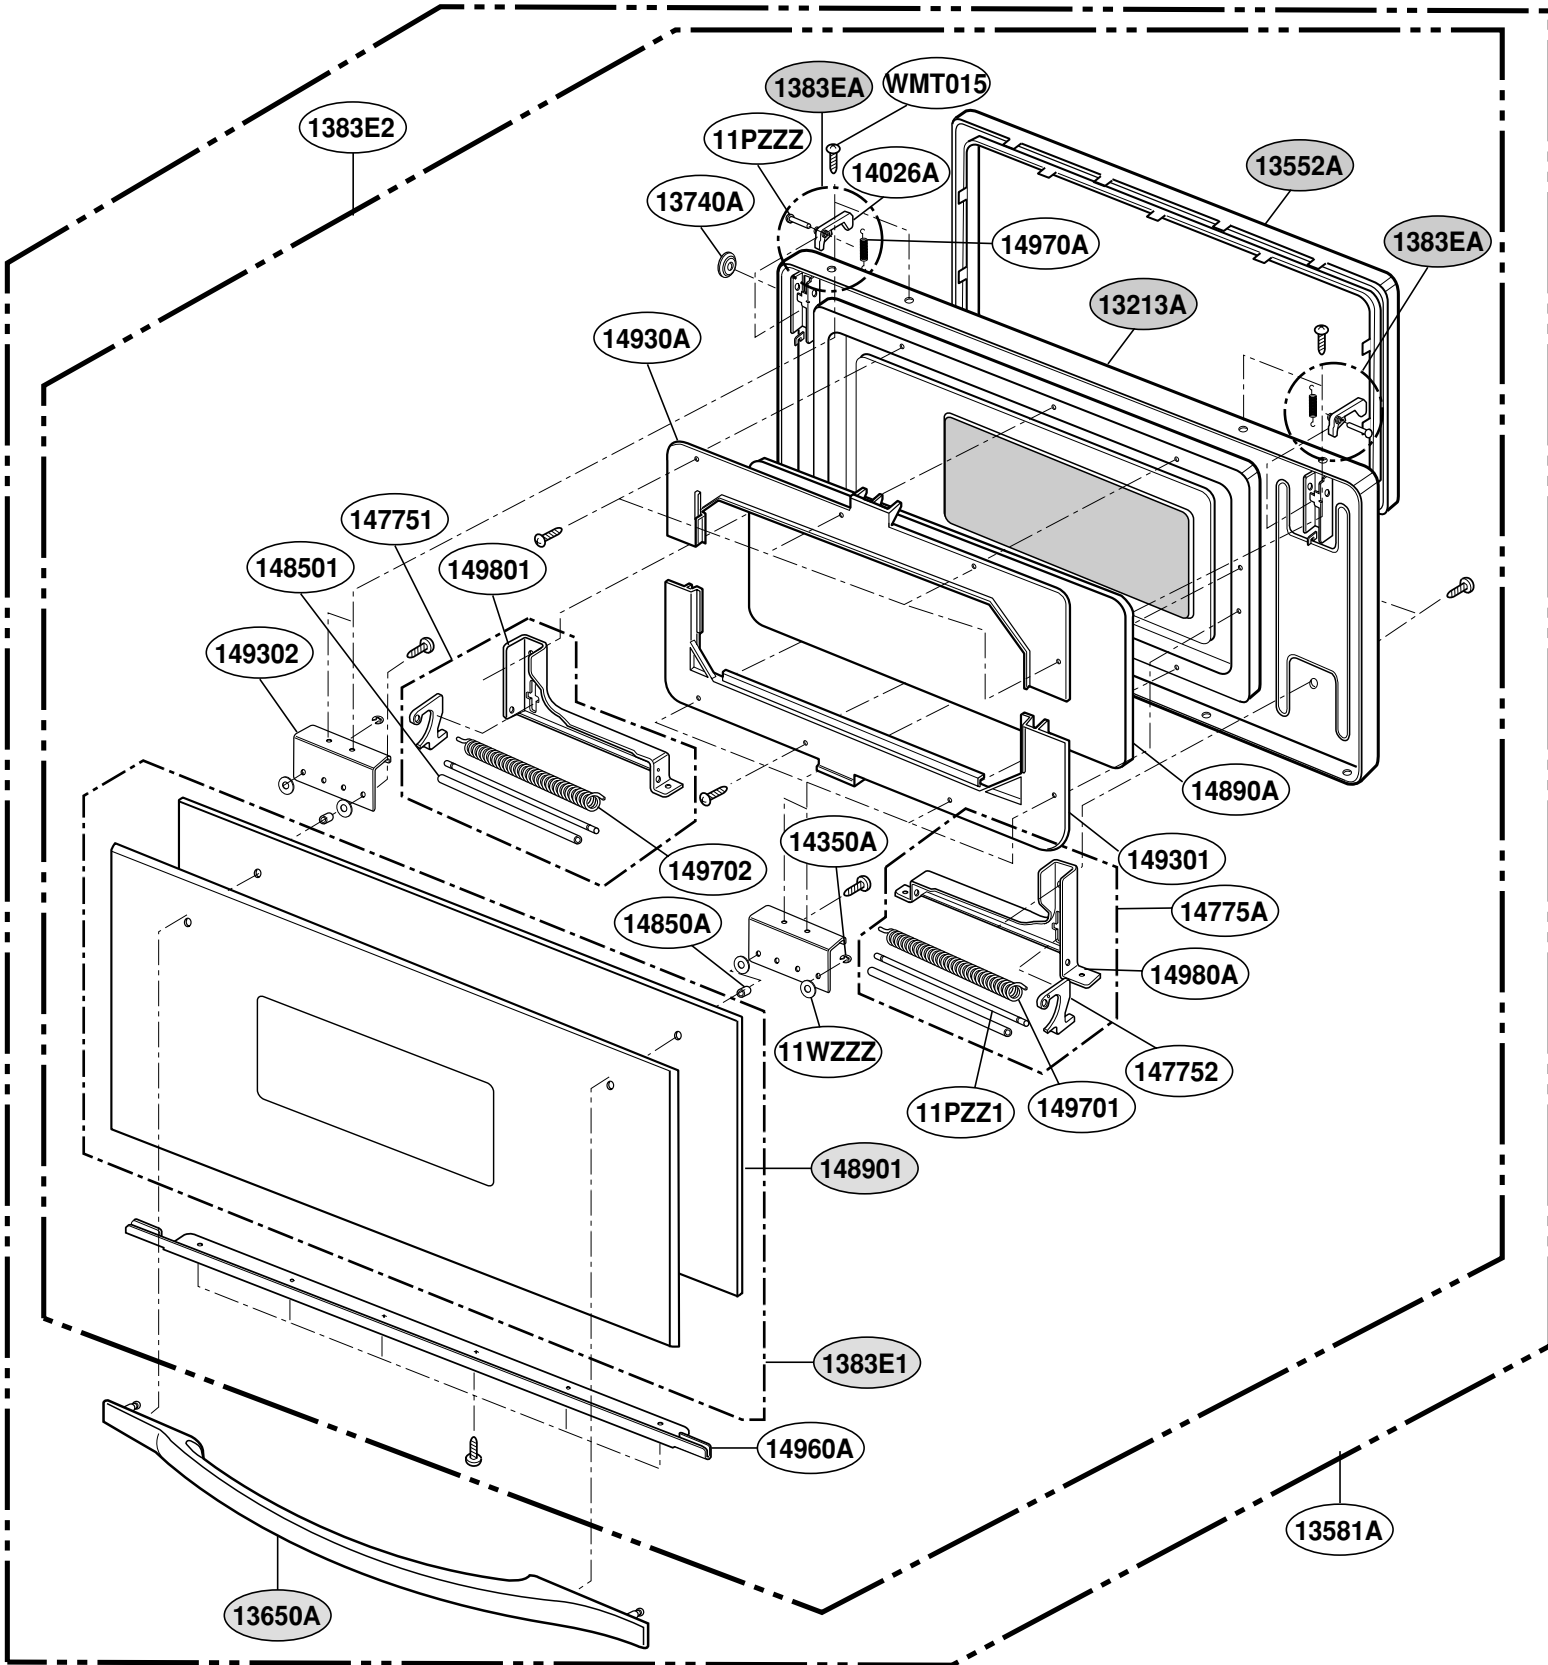

EXPLODED VIEW

DOOR PARTS

(SCB2000CWW, SCB2000CBB, SCB2000CAA, SCB2000CCC, SCB2001CSS)