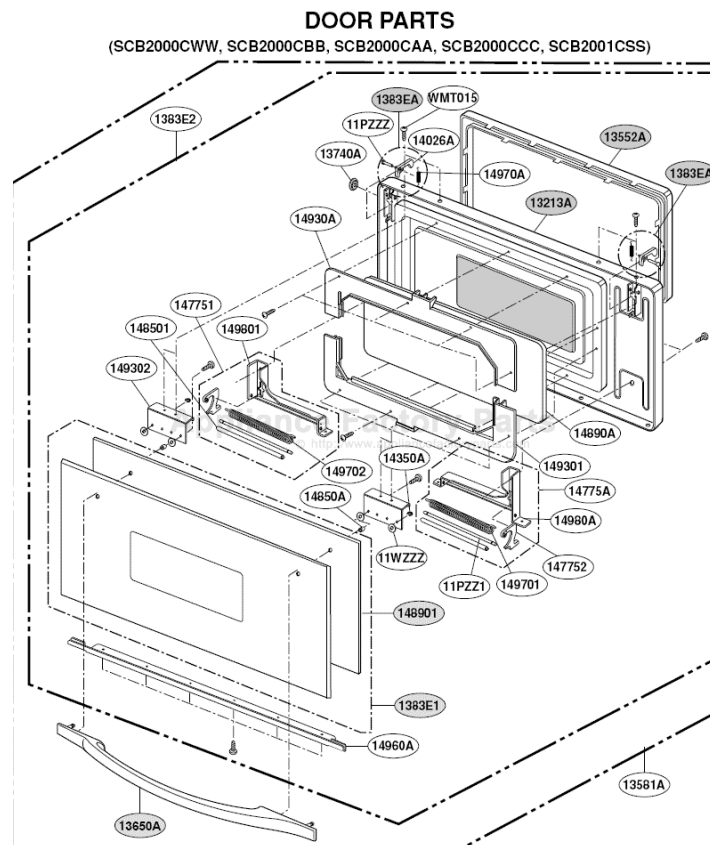

This Owner's Manual is provided and hosted by [Appliance Factory Parts](#).

GE SCB2000CWW03 Owner's Manual

[Shop genuine replacement parts for GE
SCB2000CWW03](#)

[Find Your GE Microwave Parts - Select From 3055 Models](#)

----- Manual continues below -----

EXPLODED VIEW

DOOR PARTS

(SCB2000CWW, SCB2000CBB, SCB2000CAA, SCB2000CCC, SCB2001CSS)

CONTROLLER PARTS

(SCB2000CWW, SCB2000CBB, SCB2000CAA, SCB2000CCC)

OVEN CAVITY PARTS

(SCB2000CWW, SCB2000CBB, SCB2000CAA,
SCB2000CCC, SCB2001CSS, ZSC2000CWW, ZSC2000CBB, ZSC2001CSS)

LATCH BOARD PARTS

(SCB2000CWW, SCB2000CBB, SCB2000CAA,
SCB2000CCC, SCB2001CSS, ZSC2000CWW, ZSC2000CBB, ZSC2001CSS)

• LEFT

• RIGHT

INTERIOR PARTS (I)

(SCB2000CWW, SCB2000CBB, SCB2000CAA,
SCB2000CCC, SCB2001CSS, ZSC2000CWW, ZSC2000CBB, ZSC2001CSS)