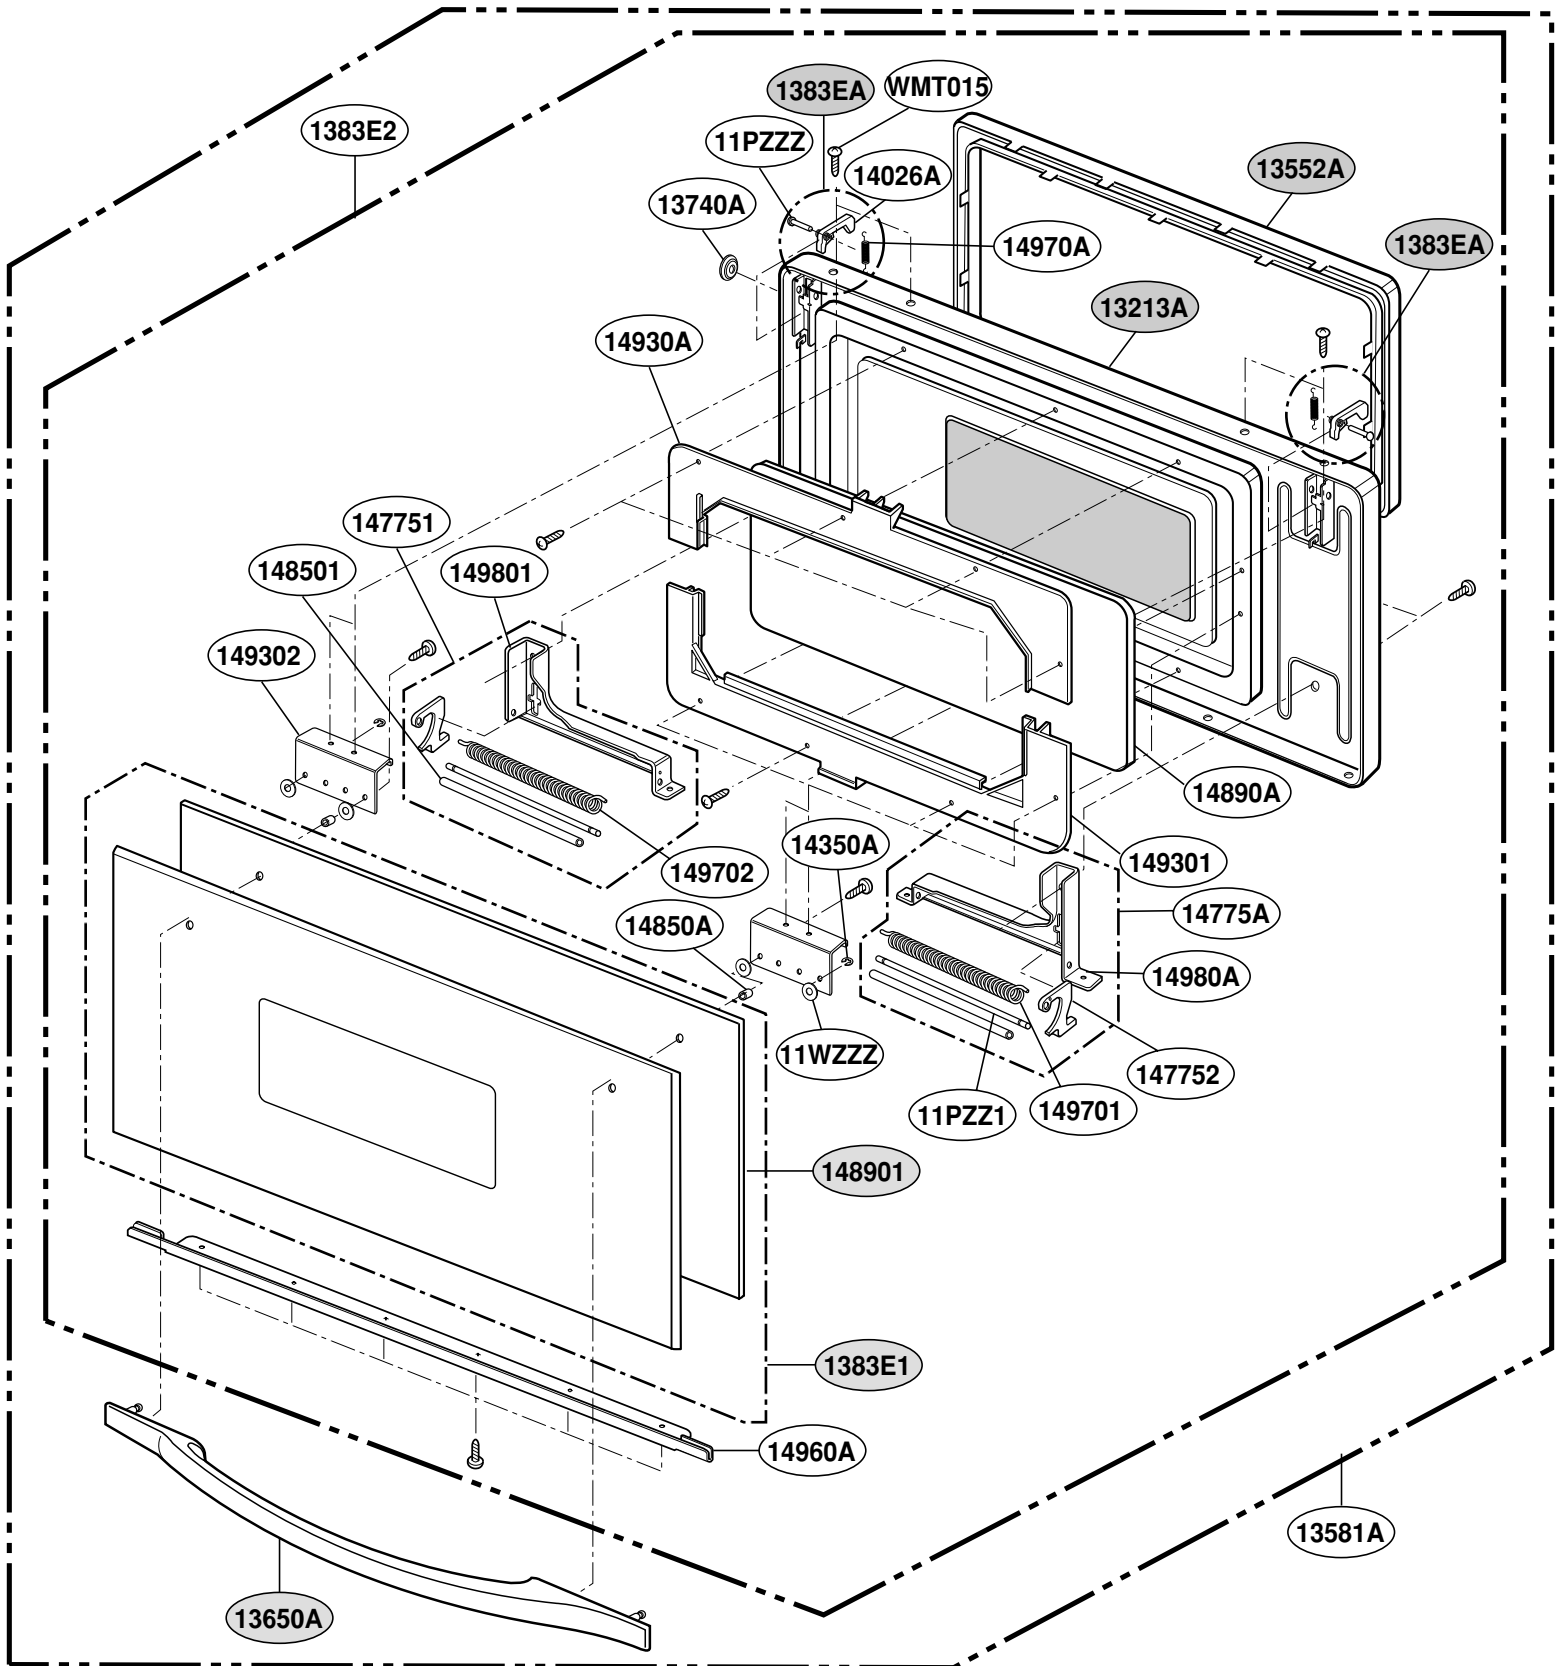

EXPLODED VIEW

DOOR PARTS

(SCB2000CWW, SCB2000CBB, SCB2000CAA, SCB2000CCC, SCB2001CSS)

CONTROLLER PARTS

(SCB2000CWW, SCB2000CBB, SCB2000CAA, SCB2000CCC)

OVEN CAVITY PARTS

(SCB2000CWW, SCB2000CBB, SCB2000CAA,
SCB2000CCC, SCB2001CSS, ZSC2000CWW, ZSC2000CBB, ZSC2001CSS)

LATCH BOARD PARTS

(SCB2000CWW, SCB2000CBB, SCB2000CAA,
SCB2000CCC, SCB2001CSS, ZSC2000CWW, ZSC2000CBB, ZSC2001CSS)

• LEFT

• RIGHT

INTERIOR PARTS (I)

(SCB2000CWW, SCB2000CBB, SCB2000CAA,
SCB2000CCC, SCB2001CSS, ZSC2000CWW, ZSC2000CBB, ZSC2001CSS)

INTERIOR PARTS (II)

(SCB2000CWW, SCB2000CBB, SCB2000CAA,
SCB2000CCC, SCB2001CSS, ZSC2000CWW, ZSC2000CBB, ZSC2001CSS)