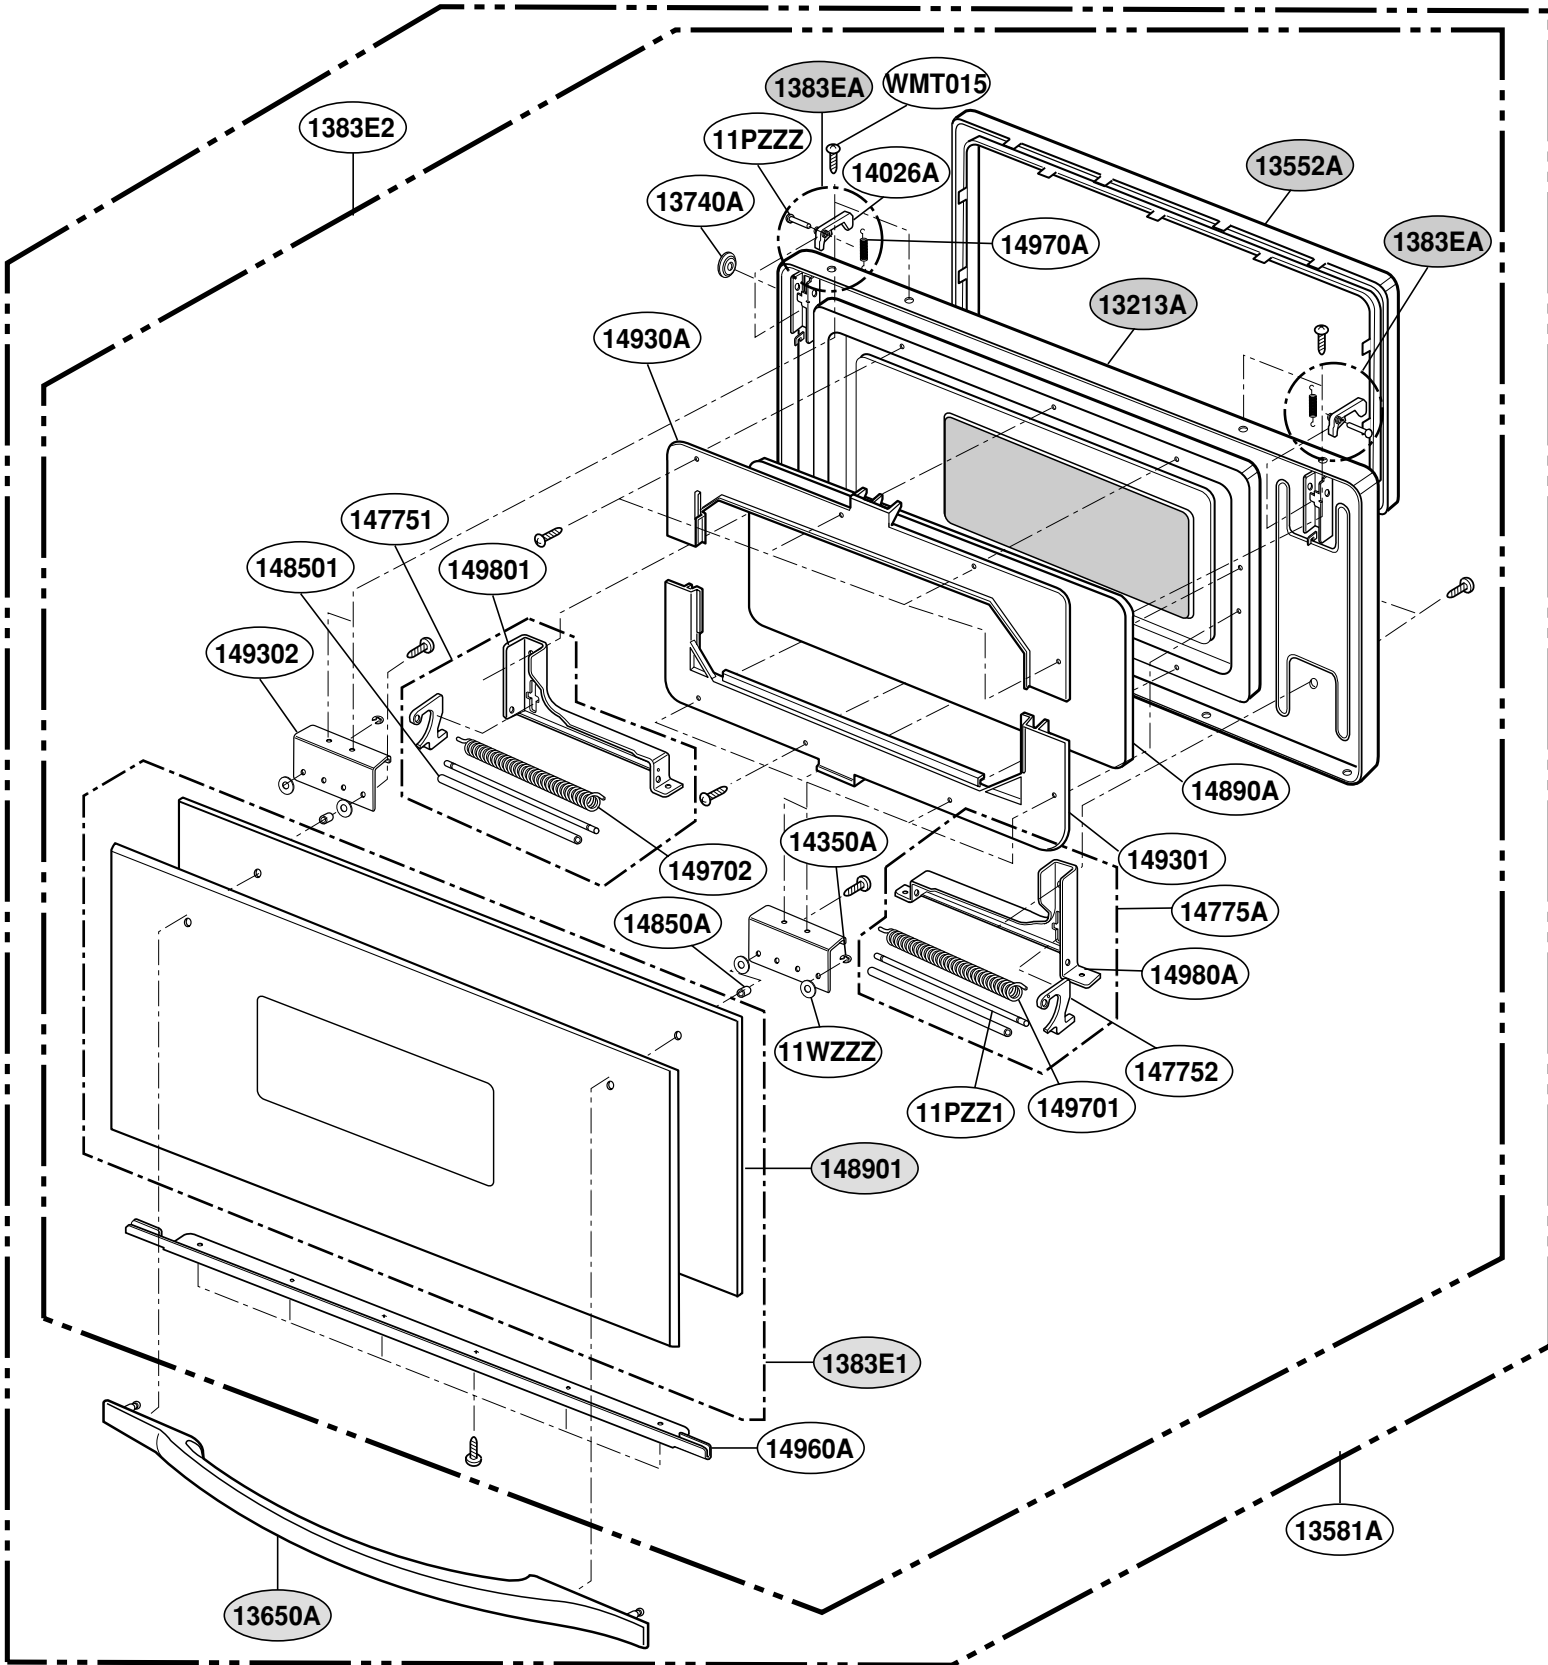

This Owner's Manual is provided and hosted by [Appliance Factory Parts](#).

GE SCB2000CWW03 Owner's Manual

[Shop genuine replacement parts for GE
SCB2000CWW03](#)

[Find Your GE Microwave Parts - Select From 3055 Models](#)

----- Manual continues below -----

EXPLODED VIEW

DOOR PARTS

(SCB2000CWW, SCB2000CBB, SCB2000CAA, SCB2000CCC, SCB2001CSS)

CONTROLLER PARTS

(SCB2000CWW, SCB2000CBB, SCB2000CAA, SCB2000CCC)

OVEN CAVITY PARTS

(SCB2000CWW, SCB2000CBB, SCB2000CAA,
SCB2000CCC, SCB2001CSS, ZSC2000CWW, ZSC2000CBB, ZSC2001CSS)

LATCH BOARD PARTS

(SCB2000CWW, SCB2000CBB, SCB2000CAA,
SCB2000CCC, SCB2001CSS, ZSC2000CWW, ZSC2000CBB, ZSC2001CSS)

• LEFT

• RIGHT

INTERIOR PARTS (I)

(SCB2000CWW, SCB2000CBB, SCB2000CAA,
SCB2000CCC, SCB2001CSS, ZSC2000CWW, ZSC2000CBB, ZSC2001CSS)

INTERIOR PARTS (II)

(SCB2000CWW, SCB2000CBB, SCB2000CAA,
SCB2000CCC, SCB2001CSS, ZSC2000CWW, ZSC2000CBB, ZSC2001CSS)