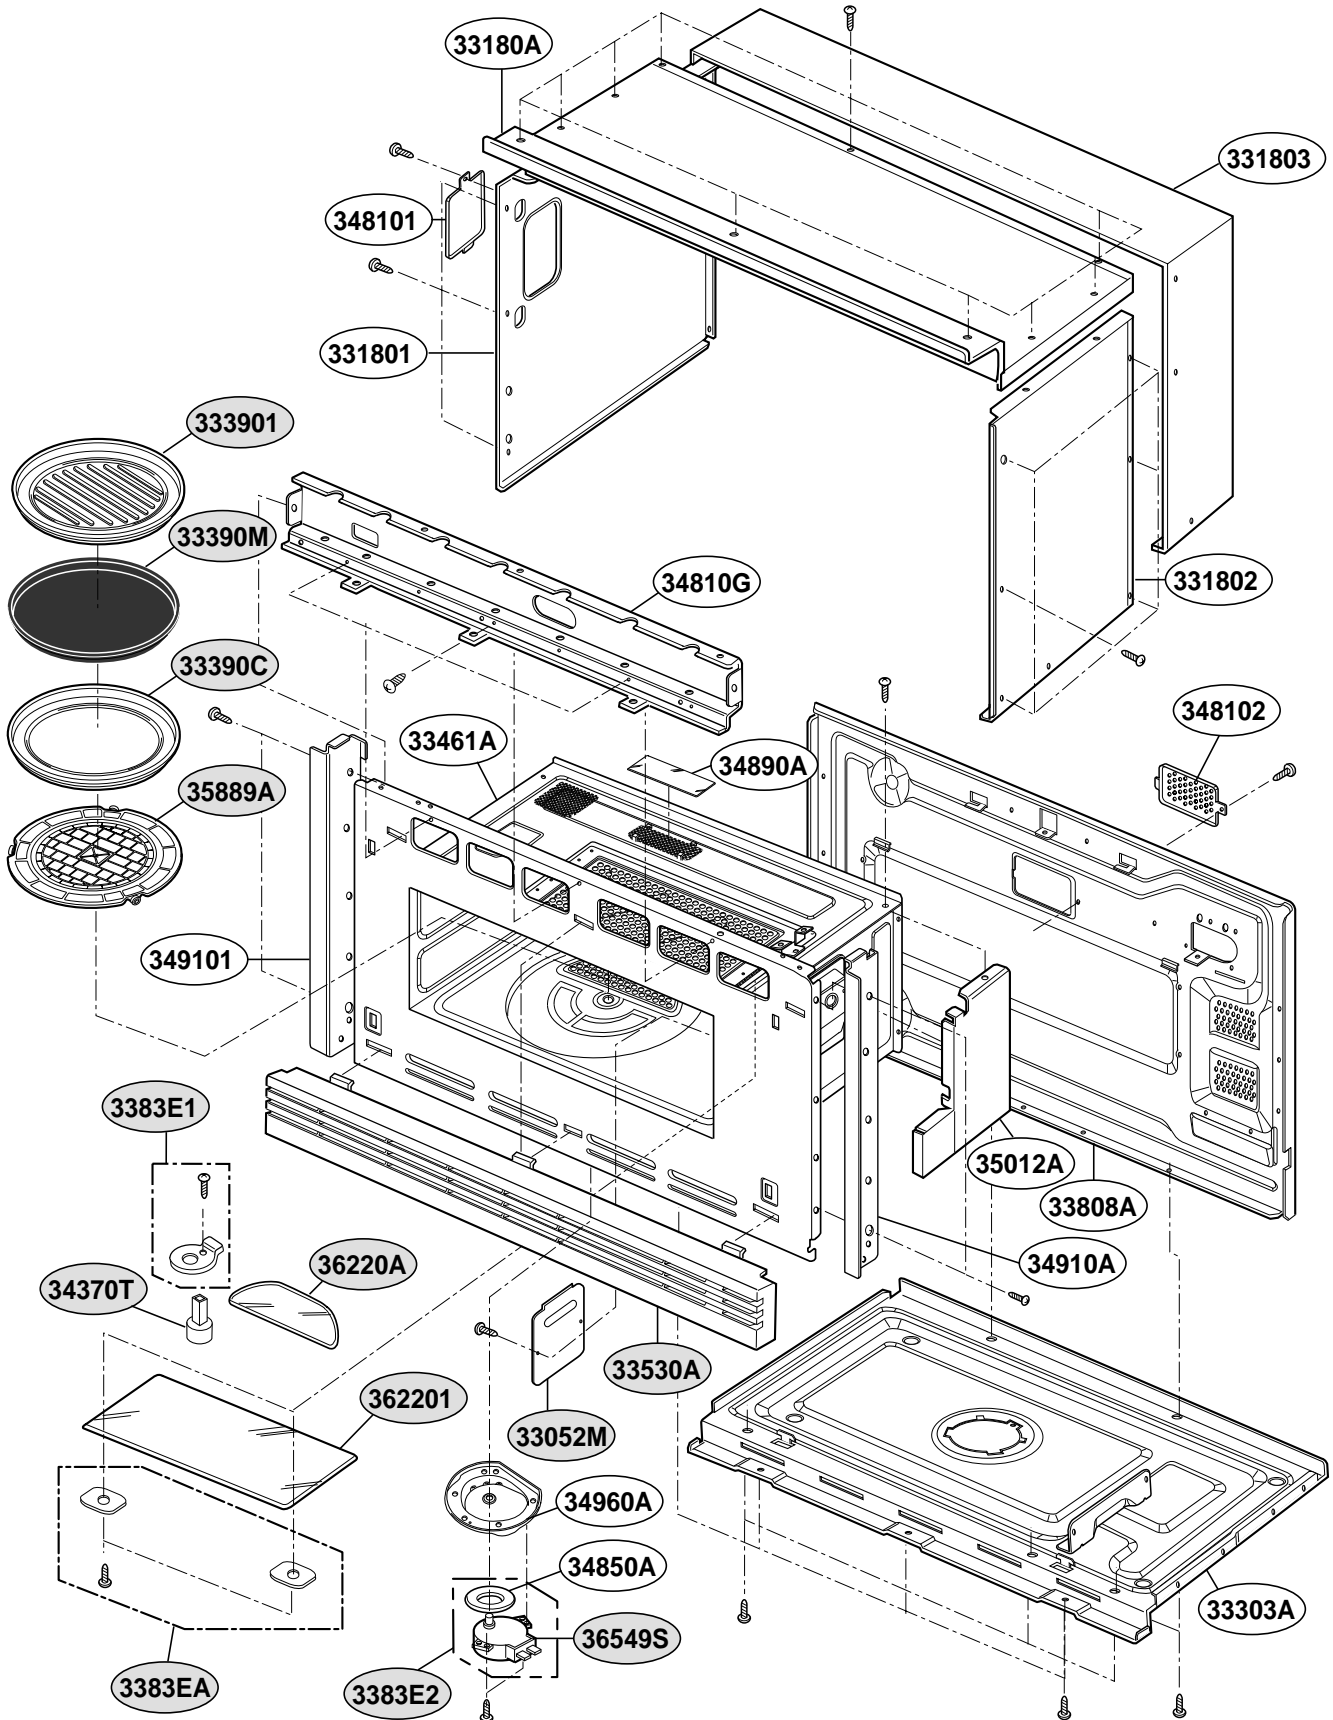

EXPLODED VIEW

DOOR PARTS

(SCB2000CWW, SCB2000CBB, SCB2000CAA, SCB2000CCC, SCB2001CSS)

CONTROLLER PARTS

(SCB2000CWW, SCB2000CBB, SCB2000CAA, SCB2000CCC)

OVEN CAVITY PARTS

(SCB2000CWW, SCB2000CBB, SCB2000CAA,
SCB2000CCC, SCB2001CSS, ZSC2000CWW, ZSC2000CBB, ZSC2001CSS)

LATCH BOARD PARTS

(SCB2000CWW, SCB2000CBB, SCB2000CAA,
SCB2000CCC, SCB2001CSS, ZSC2000CWW, ZSC2000CBB, ZSC2001CSS)

• LEFT

• RIGHT

INTERIOR PARTS (I)

(SCB2000CWW, SCB2000CBB, SCB2000CAA,
SCB2000CCC, SCB2001CSS, ZSC2000CWW, ZSC2000CBB, ZSC2001CSS)

INTERIOR PARTS (II)

(SCB2000CWW, SCB2000CBB, SCB2000CAA,
SCB2000CCC, SCB2001CSS, ZSC2000CWW, ZSC2000CBB, ZSC2001CSS)