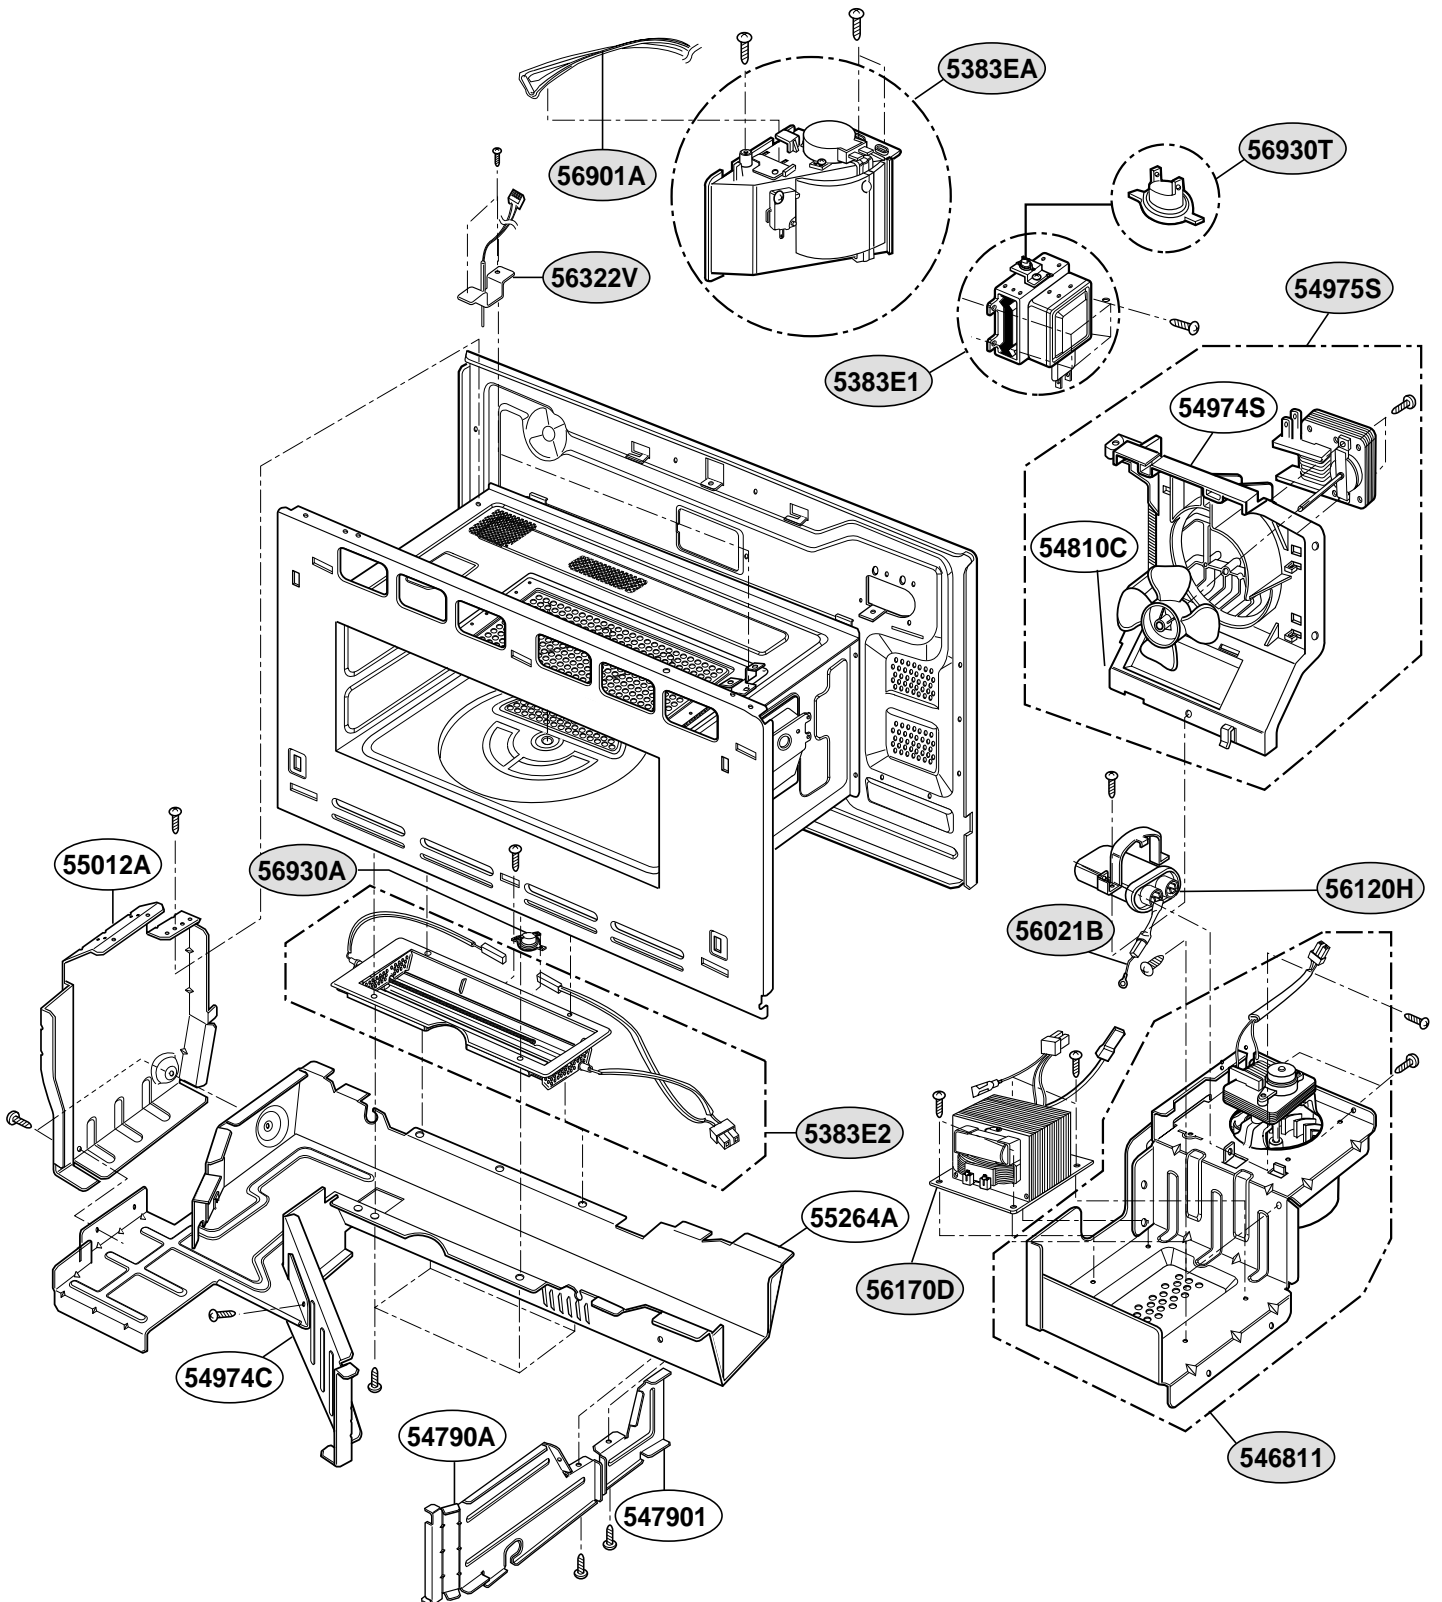

EXPLODED VIEW

DOOR PARTS

(SCB2000CWW, SCB2000CBB, SCB2000CAA, SCB2000CCC, SCB2001CSS)

CONTROLLER PARTS

(SCB2000CWW, SCB2000CBB, SCB2000CAA, SCB2000CCC)

OVEN CAVITY PARTS

(SCB2000CWW, SCB2000CBB, SCB2000CAA,
SCB2000CCC, SCB2001CSS, ZSC2000CWW, ZSC2000CBB, ZSC2001CSS)

LATCH BOARD PARTS

(SCB2000CWW, SCB2000CBB, SCB2000CAA,
SCB2000CCC, SCB2001CSS, ZSC2000CWW, ZSC2000CBB, ZSC2001CSS)

• LEFT

• RIGHT

INTERIOR PARTS (I)

(SCB2000CWW, SCB2000CBB, SCB2000CAA,
SCB2000CCC, SCB2001CSS, ZSC2000CWW, ZSC2000CBB, ZSC2001CSS)

INTERIOR PARTS (II)

(SCB2000CWW, SCB2000CBB, SCB2000CAA,
SCB2000CCC, SCB2001CSS, ZSC2000CWW, ZSC2000CBB, ZSC2001CSS)