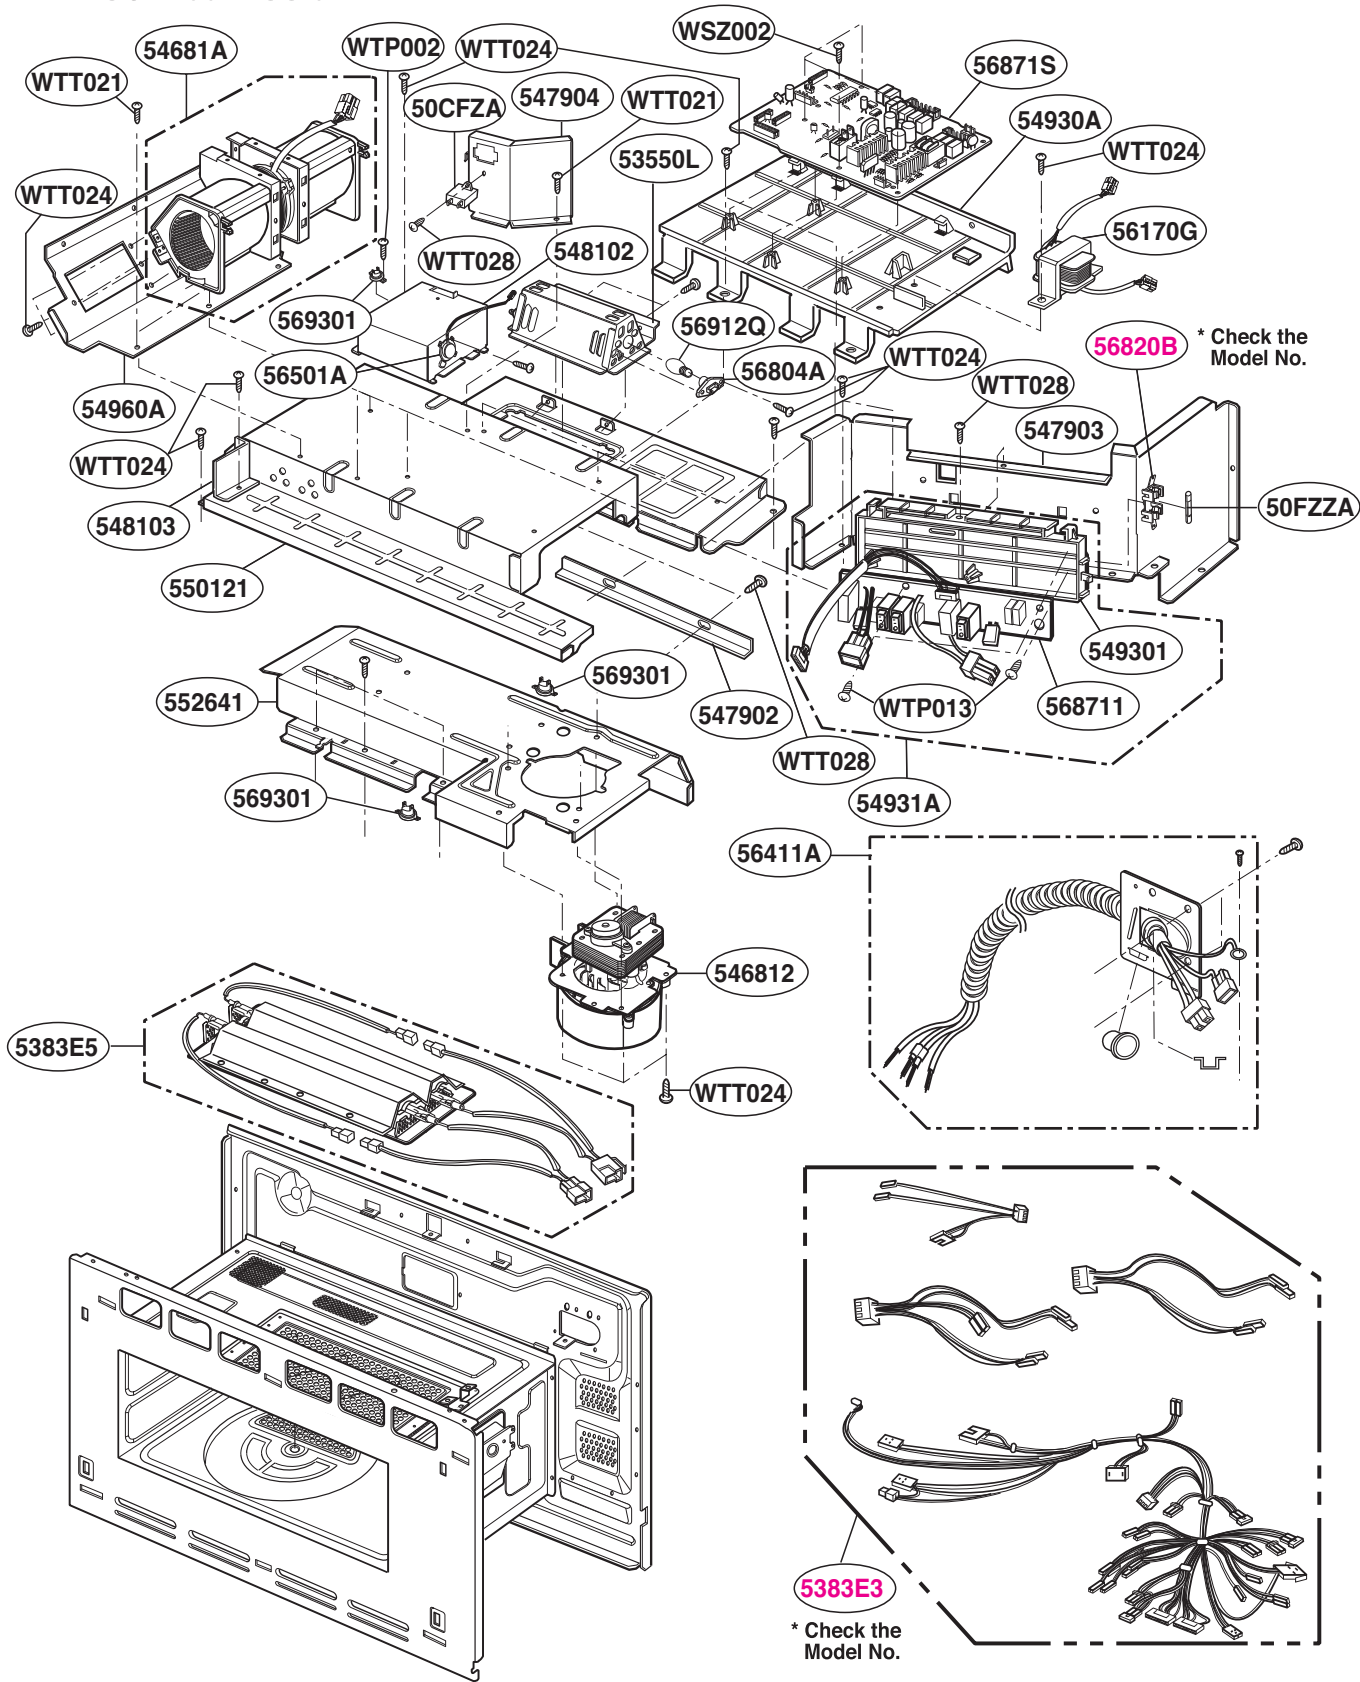

----- Manual continues below -----

EXPLODED VIEW

DOOR PARTS

Model: SCB2000FWW
SCB2000FBB
SCB2000FCC
SCB2001FSS
SCB2001KSS

P/No.:3828W5S4719

CONTROLLER PARTS

Model: SCB2000FWW
SCB2000FBB
SCB2000FCC
SCB2001FSS
SCB2001KSS

OVEN CAVITY PARTS

Model: SCB2000FWW
SCB2000FBB
SCB2000FCC
SCB2001FSS
SCB2001KSS

LATCH BOARD PARTS

Model: SCB2000FWW
SCB2000FBB
SCB2000FCC
SCB2001FSS
SCB2001KSS

¥ LEFT

¥ RIGHT

INTERIOR PARTS (I)

Model: SCB2000FWW
SCB2000FBB
SCB2000FCC
SCB2001FSS
SCB2001KSS

INTERIOR PARTS (II-I)

Model: SCB2000FBB 02
SCB2000FCC 02
SCB2000FWW 02
SCB2001FSS 02
SCB2001KSS 01

Check the rating label of Model and order SVC parts according to the Model No.

INTERIOR PARTS (II-II)

Model: SCB2000FBB 03
SCB2000FCC 03
SCB2000FWW 03
SCB2001KSS 02

Check the rating label of Model and order SVC parts according to the Model No.