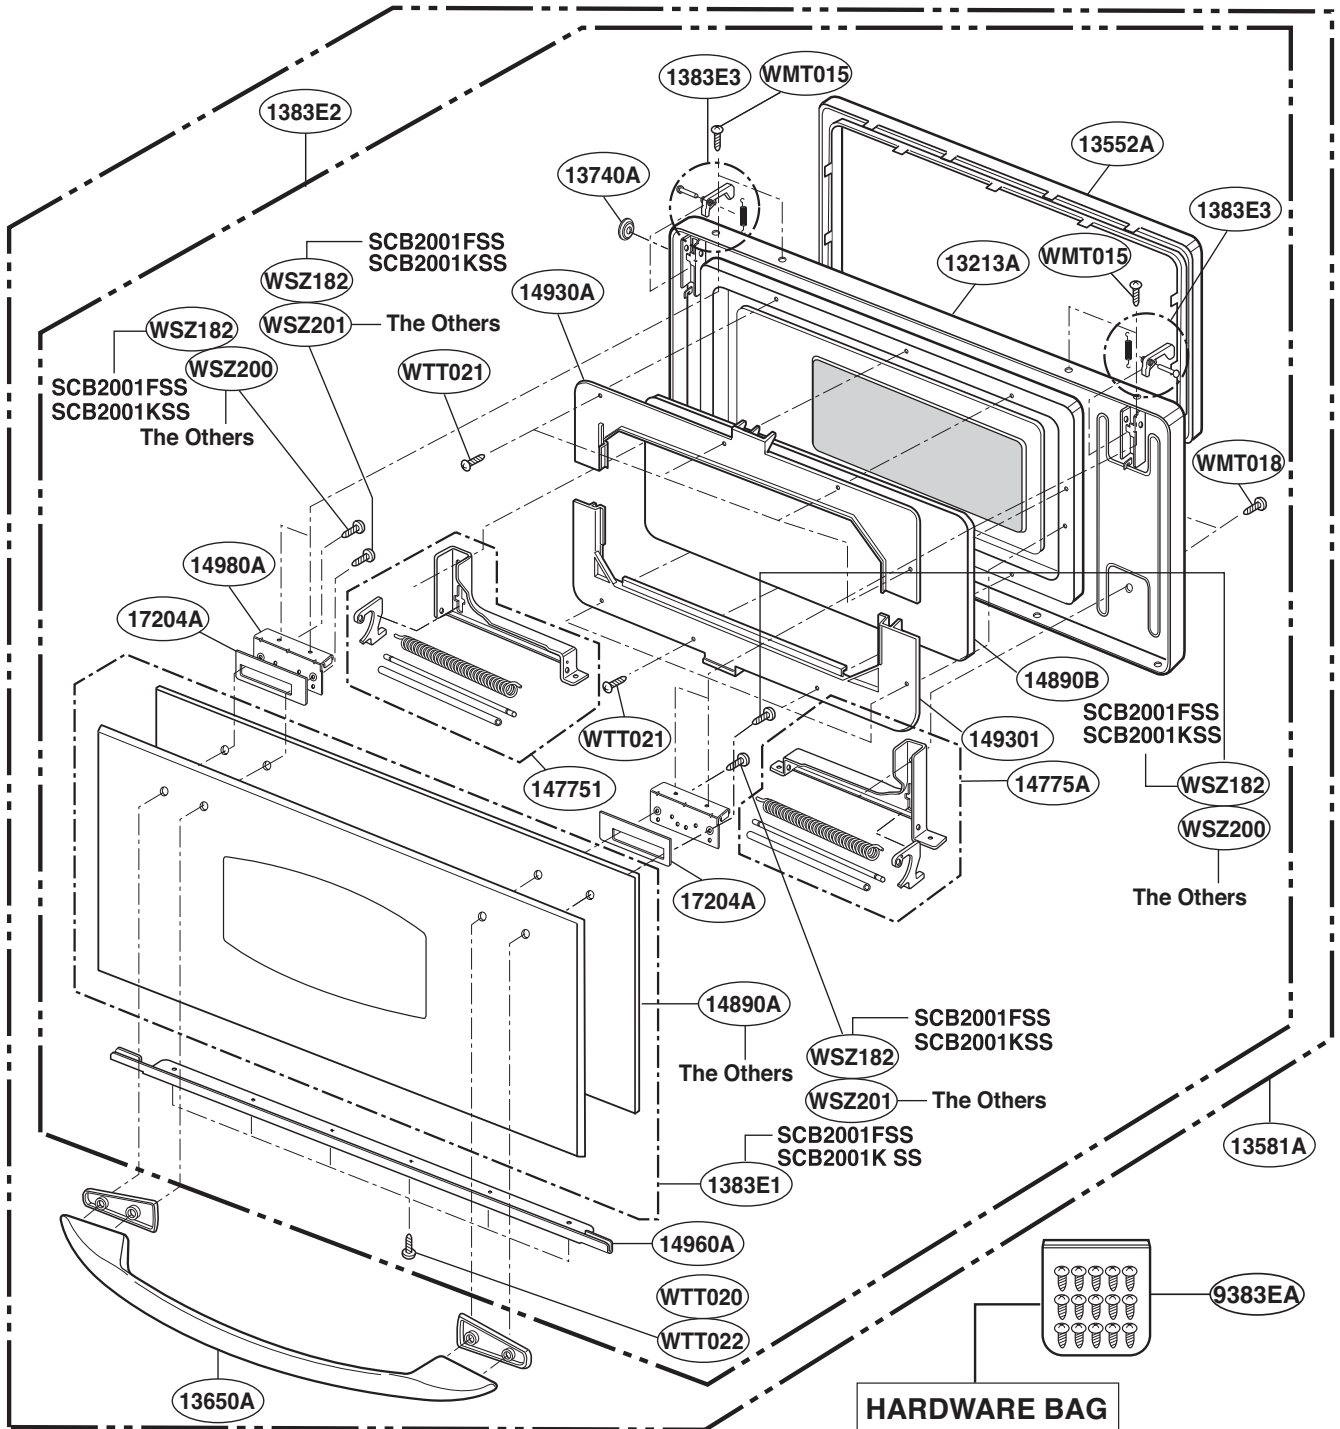

This Owner's Manual is provided and hosted by [Appliance Factory Parts](#).

GE SCB2000FBB01 Owner's Manual

[Shop genuine replacement parts for GE
SCB2000FBB01](#)

[Find Your GE Microwave Parts - Select From 3055 Models](#)

----- Manual continues below -----

EXPLODED VIEW

DOOR PARTS

Model: SCB2000FWW
SCB2000FBB
SCB2000FCC
SCB2001FSS
SCB2001KSS

P/No.:3828W5S4719

CONTROLLER PARTS

Model: SCB2000FWW
SCB2000FBB
SCB2000FCC
SCB2001FSS
SCB2001KSS

OVEN CAVITY PARTS

Model: SCB2000FWW
SCB2000FBB
SCB2000FCC
SCB2001FSS
SCB2001KSS

LATCH BOARD PARTS

Model: SCB2000FWW
SCB2000FBB
SCB2000FCC
SCB2001FSS
SCB2001KSS

¥ LEFT

¥ RIGHT

INTERIOR PARTS (I)

Model: SCB2000FWW
SCB2000FBB
SCB2000FCC
SCB2001FSS
SCB2001KSS

INTERIOR PARTS (II-I)

Model: SCB2000FBB 02
SCB2000FCC 02
SCB2000FWW 02
SCB2001FSS 02
SCB2001KSS 01

Check the rating label of Model and order SVC parts according to the Model No.

INTERIOR PARTS (II-II)

Model: SCB2000FBB 03
SCB2000FCC 03
SCB2000FWW 03
SCB2001KSS 02