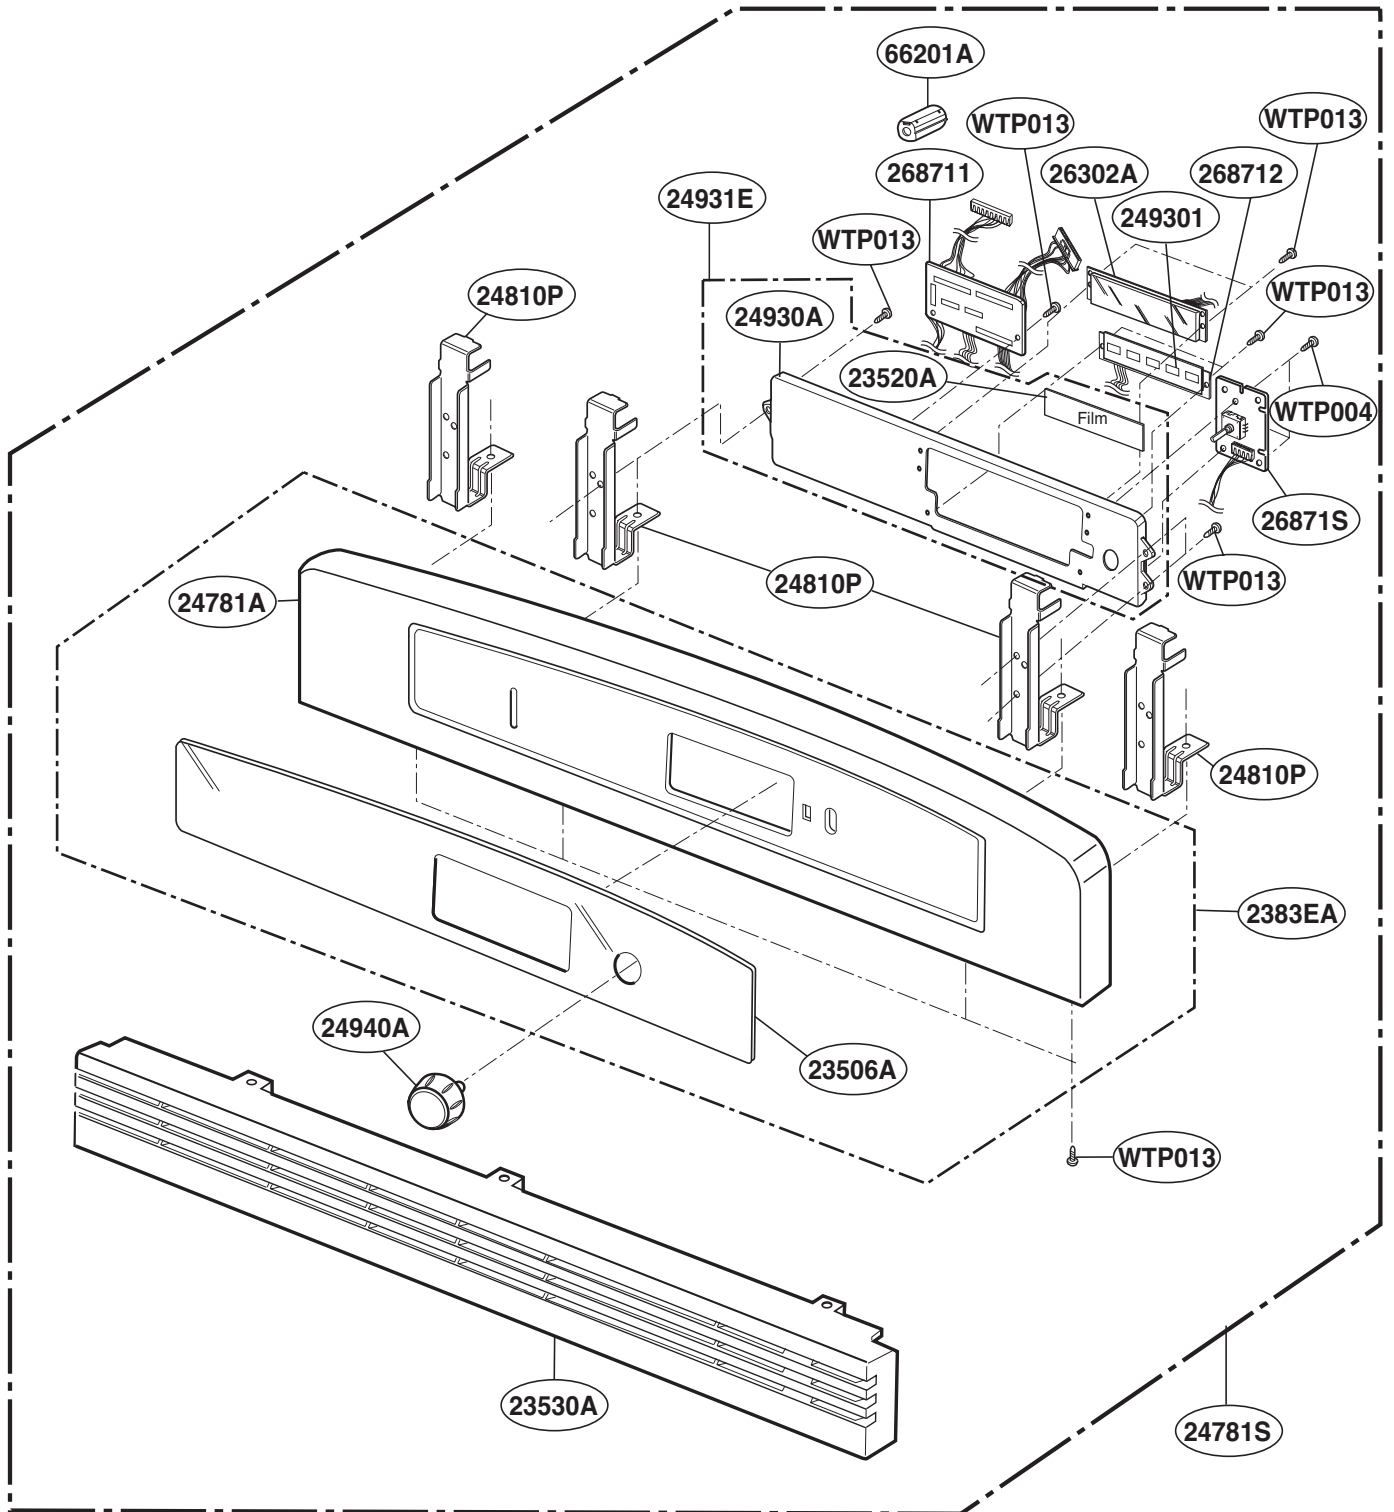

----- Manual continues below -----

EXPLODED VIEW

DOOR PARTS

Model: SCB2000FWW
SCB2000FBB
SCB2000FCC
SCB2001FSS
SCB2001KSS

P/No.:3828W5S4719

CONTROLLER PARTS

Model: SCB2000FWW
SCB2000FBB
SCB2000FCC
SCB2001FSS
SCB2001KSS

OVEN CAVITY PARTS

Model: SCB2000FWW
SCB2000FBB
SCB2000FCC
SCB2001FSS
SCB2001KSS

LATCH BOARD PARTS

Model: SCB2000FWW
SCB2000FBB
SCB2000FCC
SCB2001FSS
SCB2001KSS

¥ LEFT

¥ RIGHT

INTERIOR PARTS (I)

Model: SCB2000FWW
SCB2000FBB
SCB2000FCC
SCB2001FSS
SCB2001KSS

INTERIOR PARTS (II-I)

Model: SCB2000FBB 02
SCB2000FCC 02
SCB2000FWW 02
SCB2001FSS 02
SCB2001KSS 01

Check the rating label of Model and order SVC parts according to the Model No.

INTERIOR PARTS (II-II)

Model: SCB2000FBB 03
SCB2000FCC 03
SCB2000FWW 03
SCB2001KSS 02