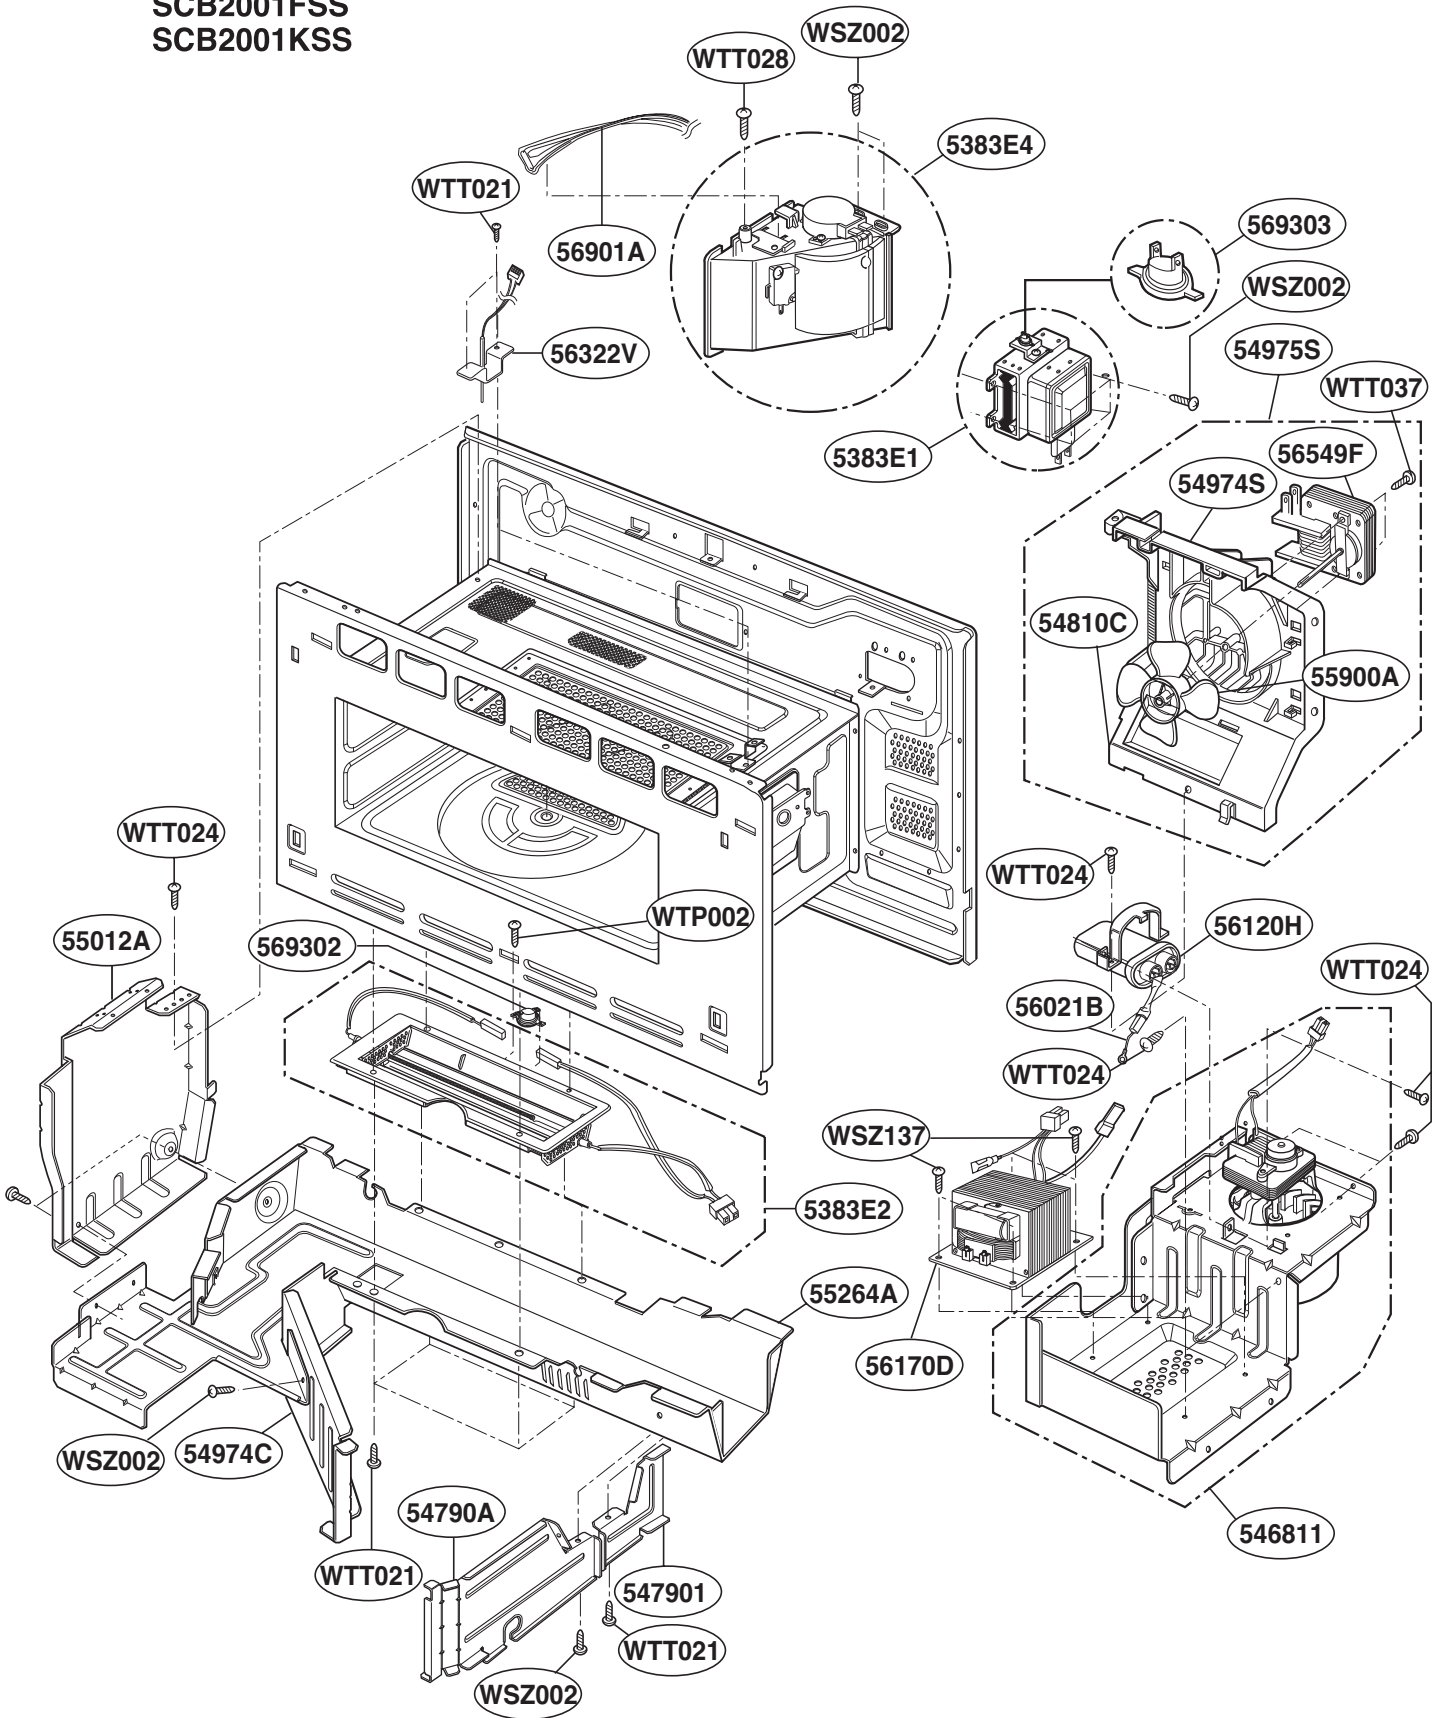

----- Manual continues below -----

EXPLODED VIEW

DOOR PARTS

Model: SCB2000FWW
SCB2000FBB
SCB2000FCC
SCB2001FSS
SCB2001KSS

P/No.:3828W5S4719

CONTROLLER PARTS

Model: SCB2000FWW
SCB2000FBB
SCB2000FCC
SCB2001FSS
SCB2001KSS

OVEN CAVITY PARTS

Model: SCB2000FWW
SCB2000FBB
SCB2000FCC
SCB2001FSS
SCB2001KSS

LATCH BOARD PARTS

Model: SCB2000FWW
SCB2000FBB
SCB2000FCC
SCB2001FSS
SCB2001KSS

¥ LEFT

¥ RIGHT

INTERIOR PARTS (I)

Model: SCB2000FWW
SCB2000FBB
SCB2000FCC
SCB2001FSS
SCB2001KSS

INTERIOR PARTS (II-I)

Model: SCB2000FBB 02
SCB2000FCC 02
SCB2000FWW 02
SCB2001FSS 02
SCB2001KSS 01

Check the rating label of Model and order SVC parts according to the Model No.

INTERIOR PARTS (II-II)

Model: SCB2000FBB 03
SCB2000FCC 03
SCB2000FWW 03
SCB2001KSS 02

Check the rating label of Model and order SVC parts according to the Model No.