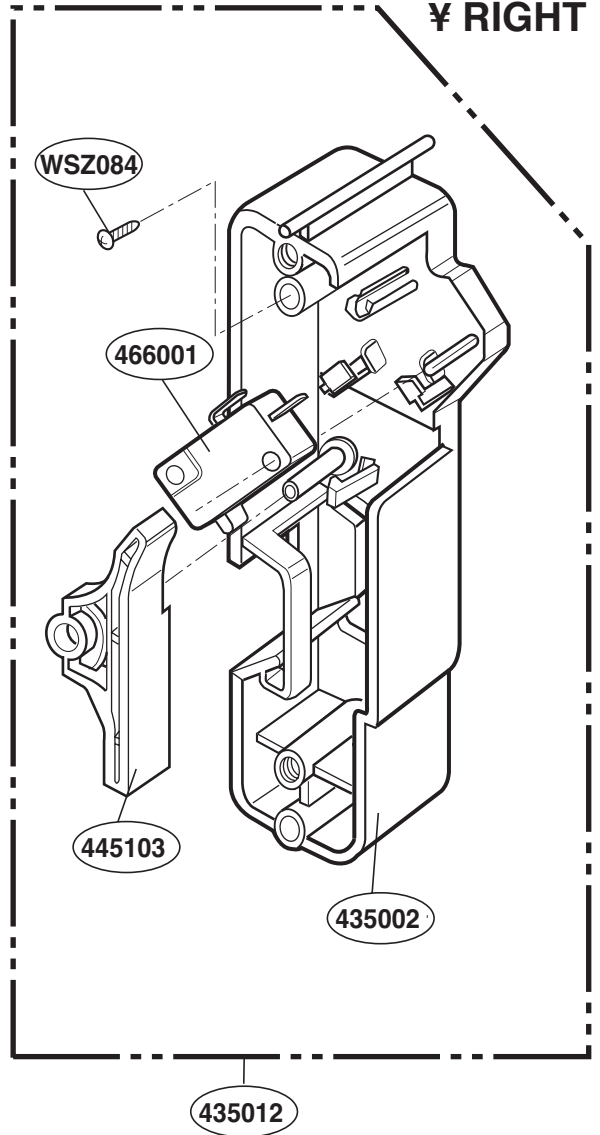

----- Manual continues below -----

EXPLODED VIEW

DOOR PARTS

Model: SCB2000FWW
SCB2000FBB
SCB2000FCC
SCB2001FSS
SCB2001KSS

P/No.:3828W5S4719

CONTROLLER PARTS

Model: SCB2000FWW
SCB2000FBB
SCB2000FCC
SCB2001FSS
SCB2001KSS

OVEN CAVITY PARTS

Model: SCB2000FWW
SCB2000FBB
SCB2000FCC
SCB2001FSS
SCB2001KSS

LATCH BOARD PARTS

Model: SCB2000FWW
SCB2000FBB
SCB2000FCC
SCB2001FSS
SCB2001KSS

¥ LEFT

¥ RIGHT

INTERIOR PARTS (I)

Model: SCB2000FWW
SCB2000FBB
SCB2000FCC
SCB2001FSS
SCB2001KSS

INTERIOR PARTS (II-I)

Model: SCB2000FBB 02
SCB2000FCC 02
SCB2000FWW 02
SCB2001FSS 02
SCB2001KSS 01

Check the rating label of Model and order SVC parts according to the Model No.

INTERIOR PARTS (II-II)

Model: SCB2000FBB 03
SCB2000FCC 03
SCB2000FWW 03
SCB2001KSS 02