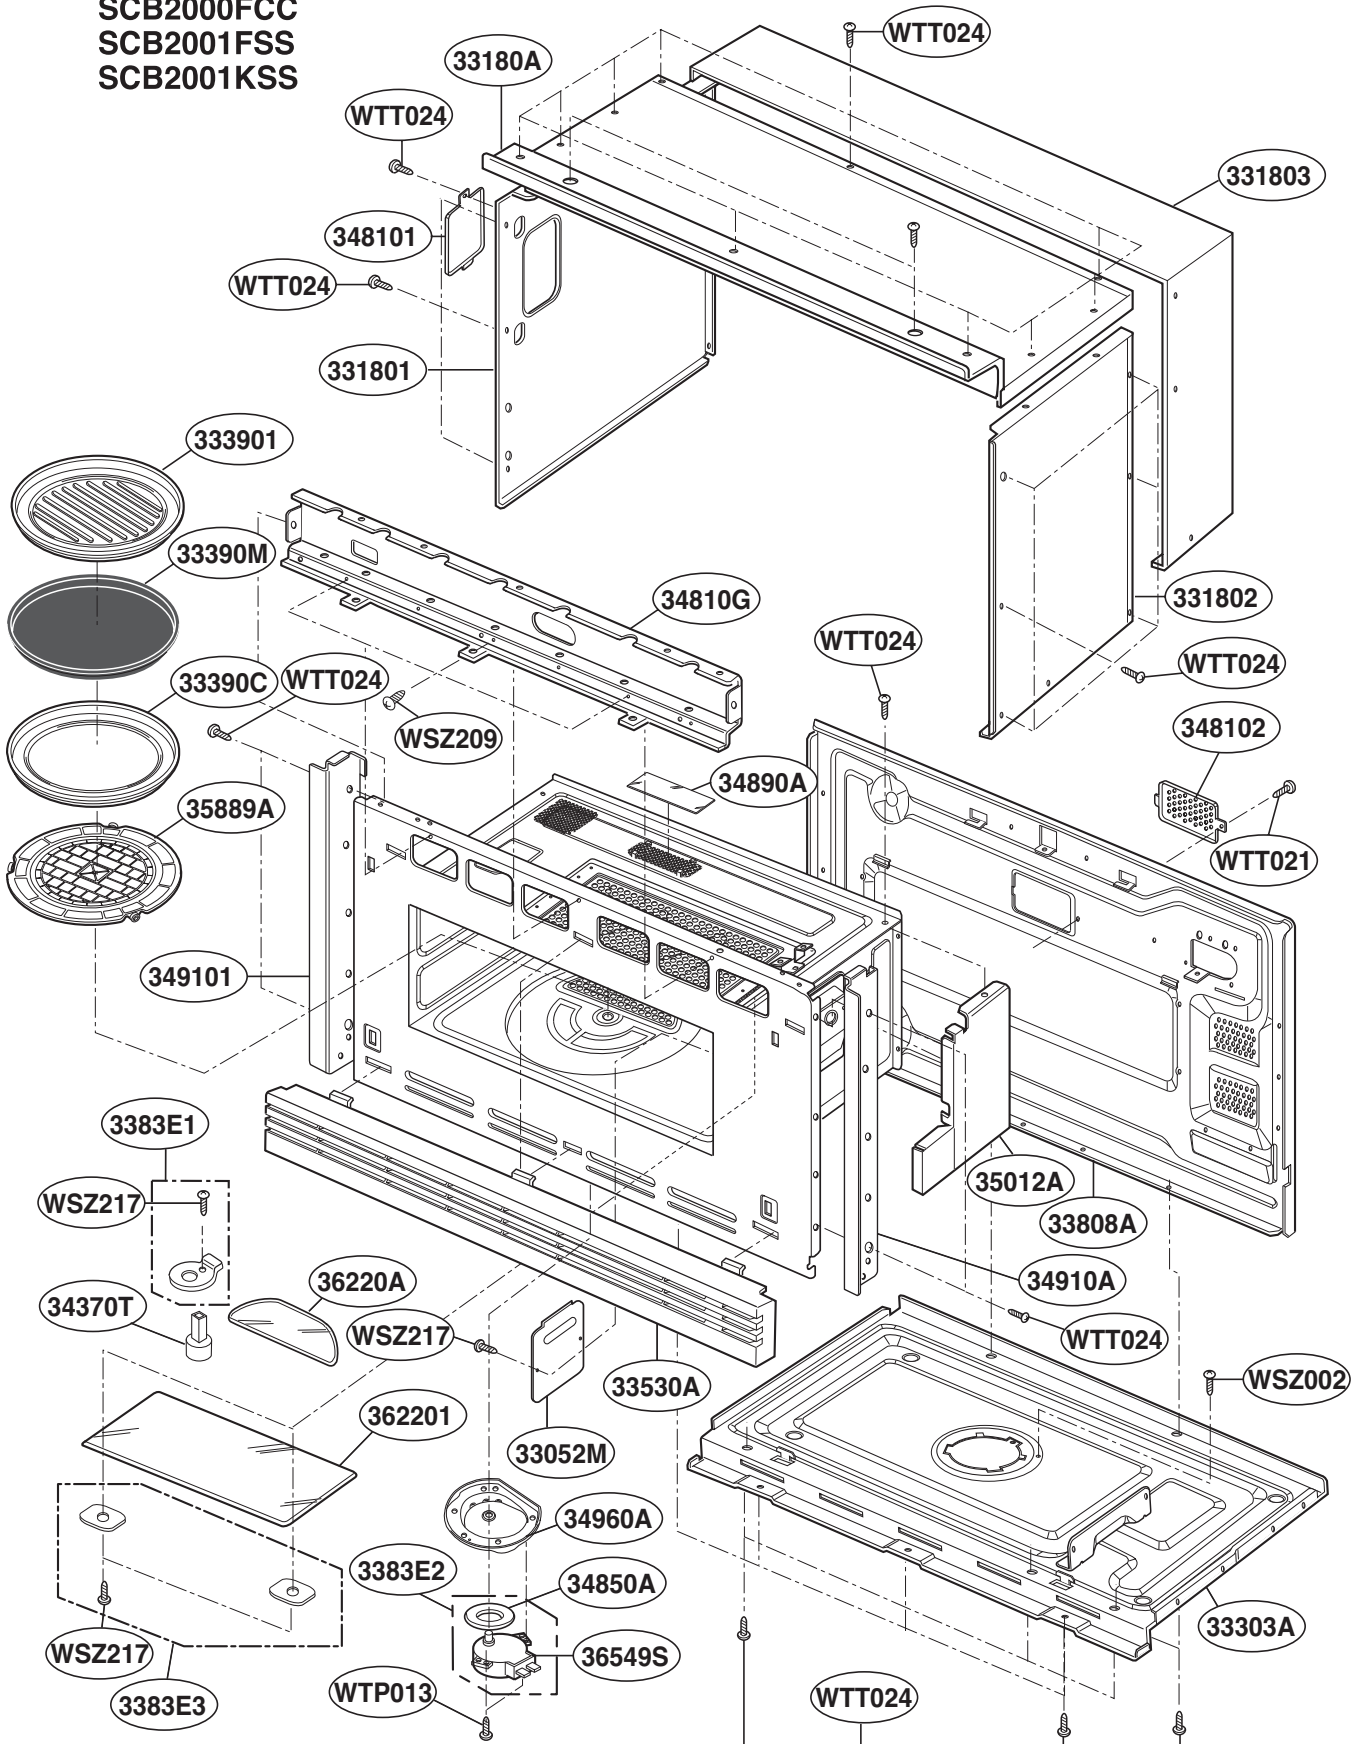

----- Manual continues below -----

EXPLODED VIEW

DOOR PARTS

Model: SCB2000FWW
SCB2000FBB
SCB2000FCC
SCB2001FSS
SCB2001KSS

P/No.:3828W5S4719

CONTROLLER PARTS

Model: SCB2000FWW
SCB2000FBB
SCB2000FCC
SCB2001FSS
SCB2001KSS

OVEN CAVITY PARTS

Model: SCB2000FWW
SCB2000FBB
SCB2000FCC
SCB2001FSS
SCB2001KSS

LATCH BOARD PARTS

Model: SCB2000FWW
SCB2000FBB
SCB2000FCC
SCB2001FSS
SCB2001KSS

¥ LEFT

¥ RIGHT

INTERIOR PARTS (I)

Model: SCB2000FWW
SCB2000FBB
SCB2000FCC
SCB2001FSS
SCB2001KSS

INTERIOR PARTS (II-I)

Model: SCB2000FBB 02
SCB2000FCC 02
SCB2000FWW 02
SCB2001FSS 02
SCB2001KSS 01

Check the rating label of Model and order SVC parts according to the Model No.

INTERIOR PARTS (II-II)

Model: SCB2000FBB 03
SCB2000FCC 03
SCB2000FWW 03
SCB2001KSS 02

Check the rating label of Model and order SVC parts according to the Model No.