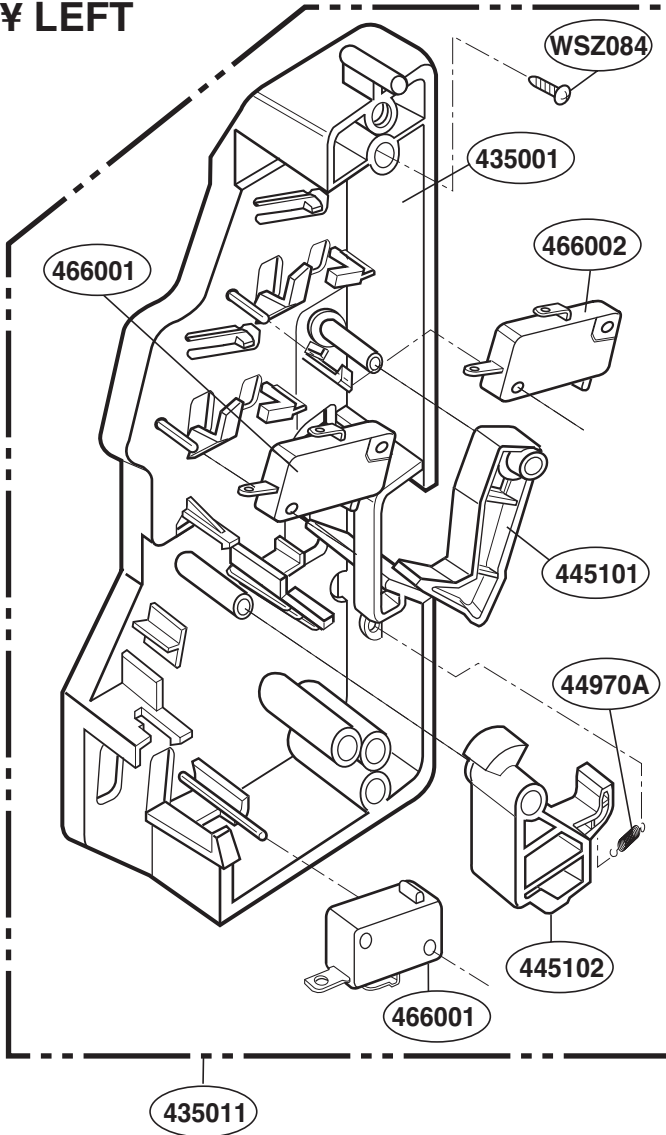

----- Manual continues below -----

EXPLODED VIEW

DOOR PARTS

Model: SCB2000FWW
SCB2000FBB
SCB2000FCC
SCB2001FSS
SCB2001KSS

P/No.:3828W5S4719

CONTROLLER PARTS

Model: SCB2000FWW
SCB2000FBB
SCB2000FCC
SCB2001FSS
SCB2001KSS

OVEN CAVITY PARTS

Model: SCB2000FWW
SCB2000FBB
SCB2000FCC
SCB2001FSS
SCB2001KSS

LATCH BOARD PARTS

Model: SCB2000FWW
SCB2000FBB
SCB2000FCC
SCB2001FSS
SCB2001KSS

¥ LEFT

¥ RIGHT

INTERIOR PARTS (I)

Model: SCB2000FWW
SCB2000FBB
SCB2000FCC
SCB2001FSS
SCB2001KSS

INTERIOR PARTS (II-I)

Model: SCB2000FBB 02
SCB2000FCC 02
SCB2000FWW 02
SCB2001FSS 02
SCB2001KSS 01

Check the rating label of Model and order SVC parts according to the Model No.

INTERIOR PARTS (II-II)

Model: SCB2000FBB 03
SCB2000FCC 03
SCB2000FWW 03
SCB2001KSS 02