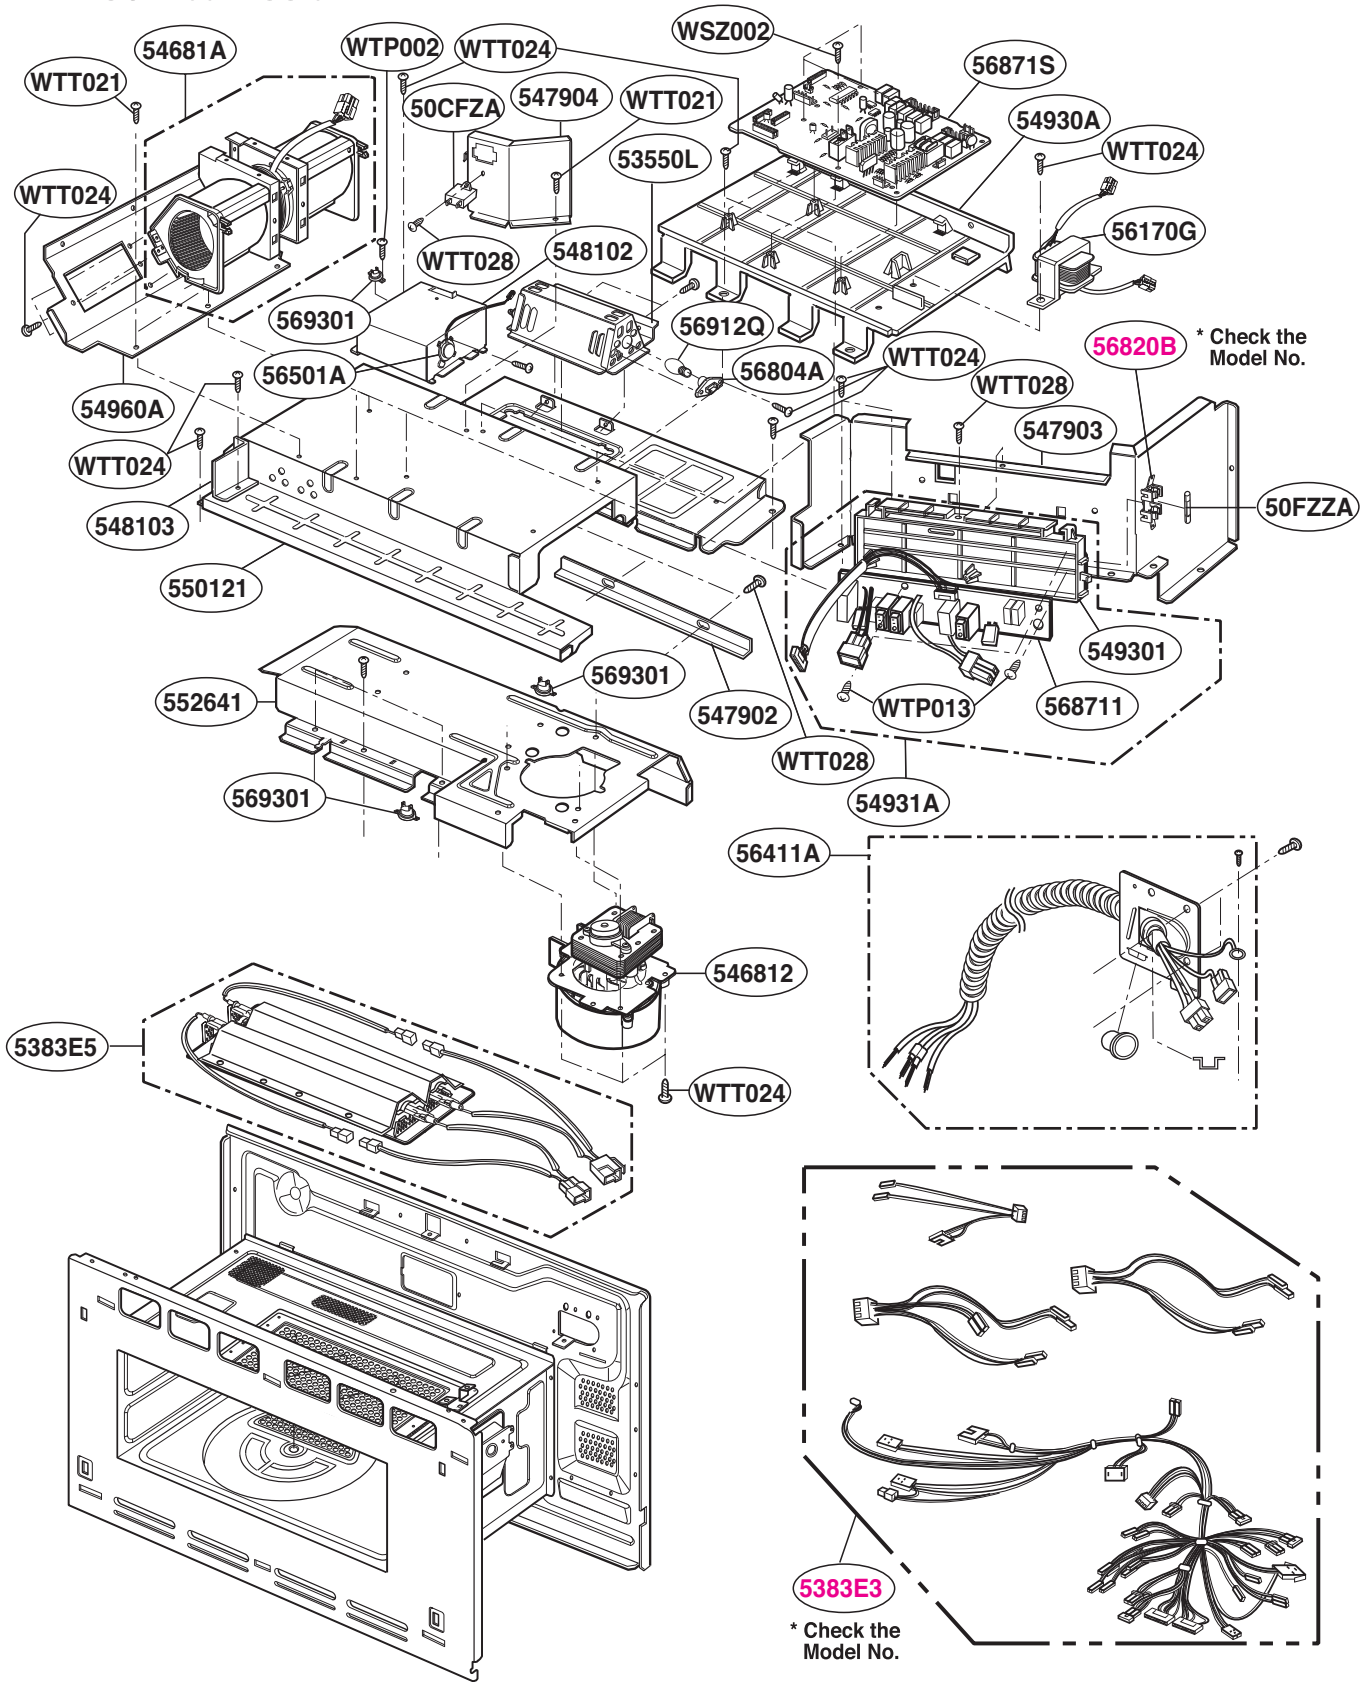

# LATCH BOARD PARTS

Model: SCB2000FWW  
SCB2000FBB  
SCB2000FCC  
SCB2001FSS  
SCB2001KSS

¥ LEFT

¥ RIGHT

# INTERIOR PARTS (I)

Model: SCB2000FWW  
SCB2000FBB  
SCB2000FCC  
SCB2001FSS  
SCB2001KSS

# INTERIOR PARTS (II-I)

Model: SCB2000FBB 02  
SCB2000FCC 02  
SCB2000FWW 02  
SCB2001FSS 02  
SCB2001KSS 01

Check the rating label of Model and order SVC parts according to the Model No.

# INTERIOR PARTS (II-II)

Model: SCB2000FBB 03  
SCB2000FCC 03  
SCB2000FWW 03  
SCB2001KSS 02

Check the rating label of Model and order SVC parts according to the Model No.