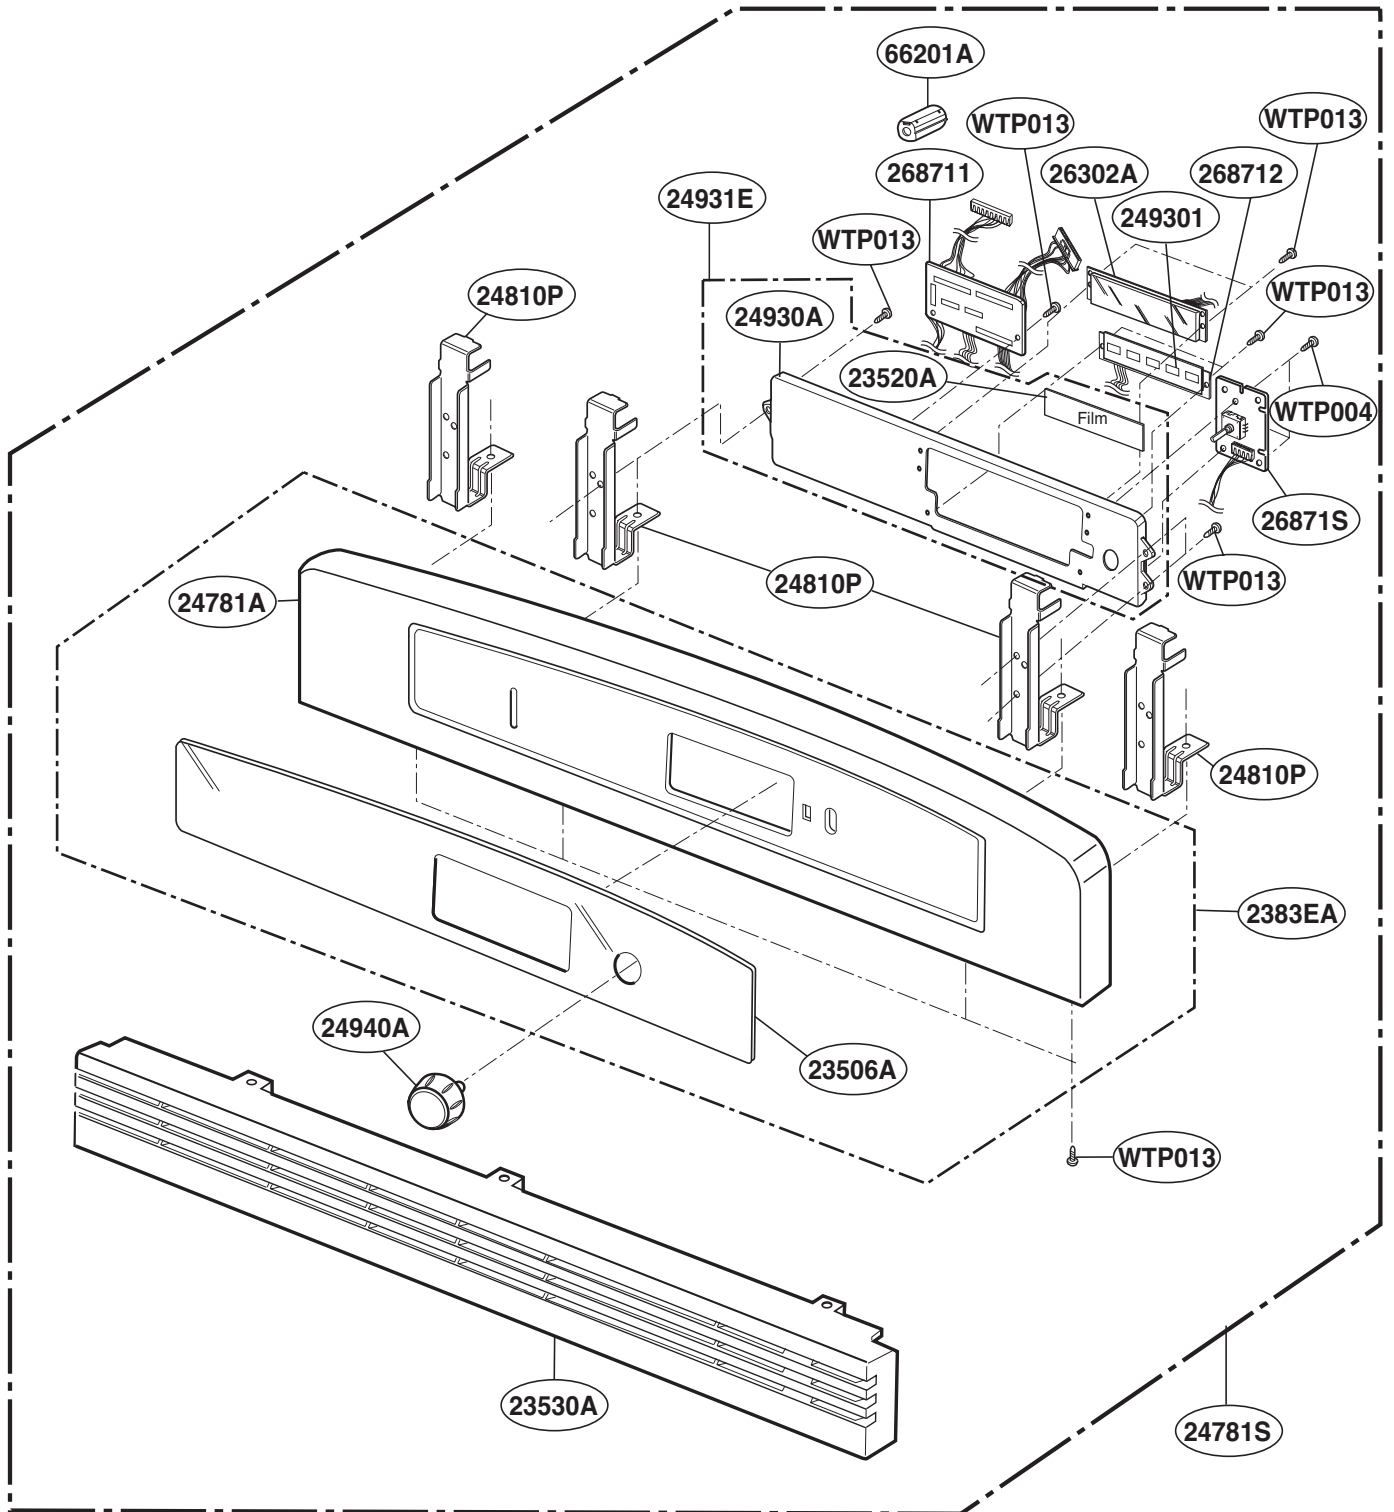

# GE SCB2000FBB03 Owner's Manual

[Shop genuine replacement parts for GE  
SCB2000FBB03](#)

[Find Your GE Microwave Parts - Select From 3055 Models](#)

----- Manual continues below -----

# CONTROLLER PARTS

Model: SCB2000FWW  
SCB2000FBB  
SCB2000FCC  
SCB2001FSS  
SCB2001KSS