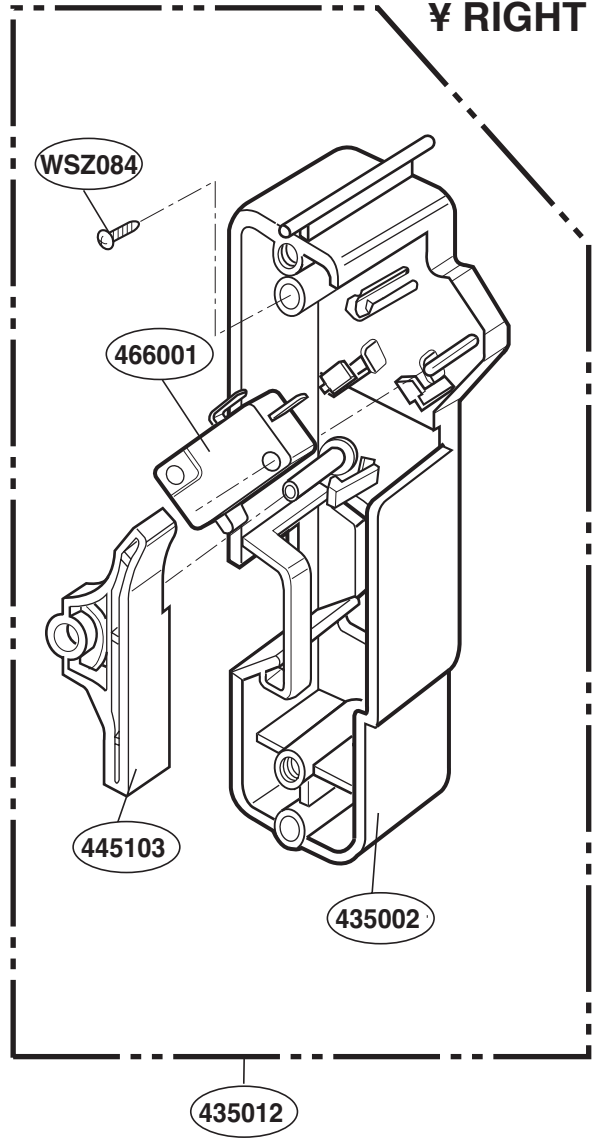

# LATCH BOARD PARTS

Model: SCB2000FWW  
SCB2000FBB  
SCB2000FCC  
SCB2001FSS  
SCB2001KSS

¥ LEFT

¥ RIGHT