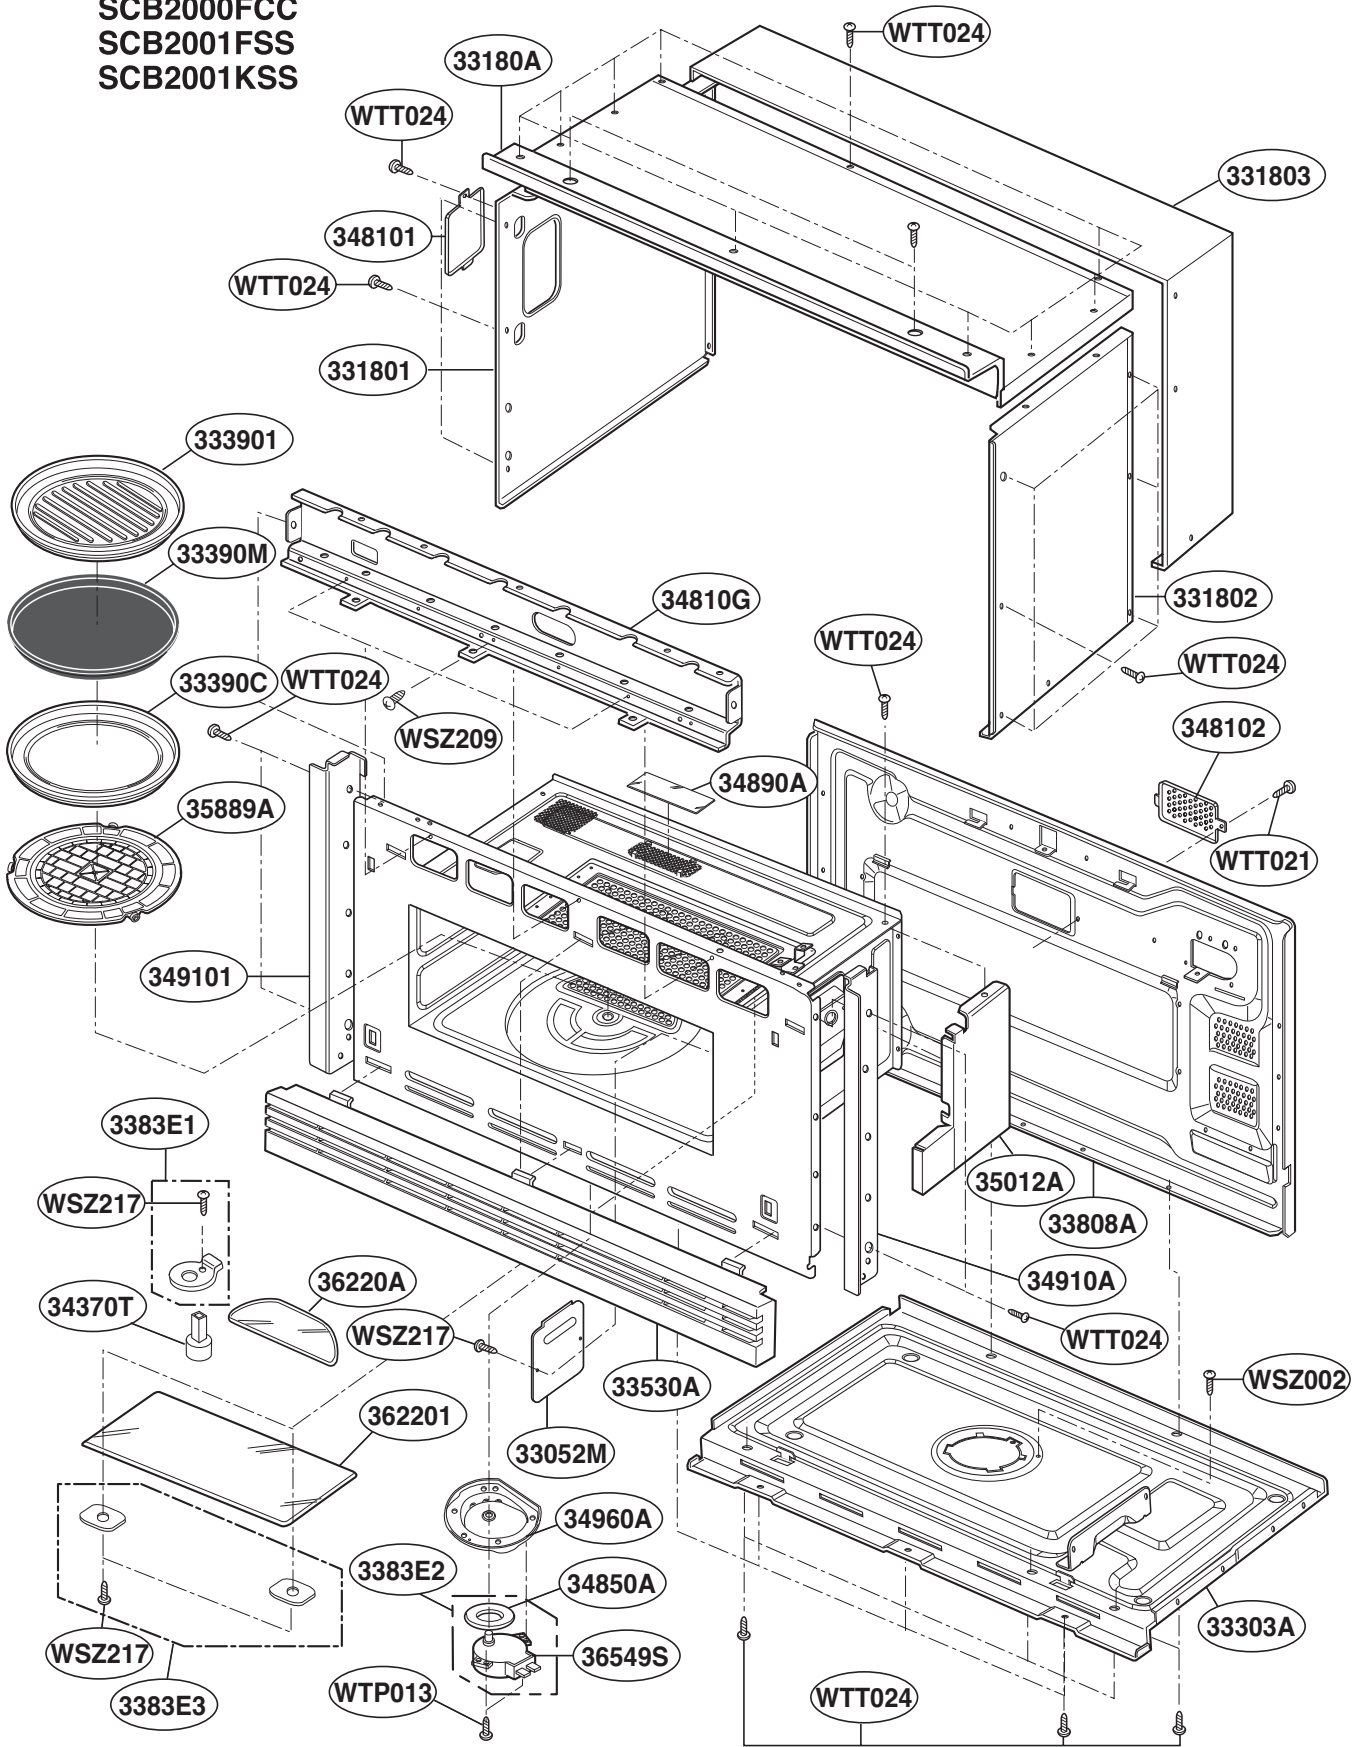

# GE SCB2000FBB03 Owner's Manual

[Shop genuine replacement parts for GE  
SCB2000FBB03](#)

[Find Your GE Microwave Parts - Select From 3055 Models](#)

----- Manual continues below -----

# CONTROLLER PARTS

Model: SCB2000FWW  
SCB2000FBB  
SCB2000FCC  
SCB2001FSS  
SCB2001KSS

# LATCH BOARD PARTS

Model: SCB2000FWW  
SCB2000FBB  
SCB2000FCC  
SCB2001FSS  
SCB2001KSS

¥ LEFT

¥ RIGHT

# INTERIOR PARTS (II-I)

Model: SCB2000FBB 02  
SCB2000FCC 02  
SCB2000FWW 02  
SCB2001FSS 02  
SCB2001KSS 01

Check the rating label of Model and order SVC parts according to the Model No.