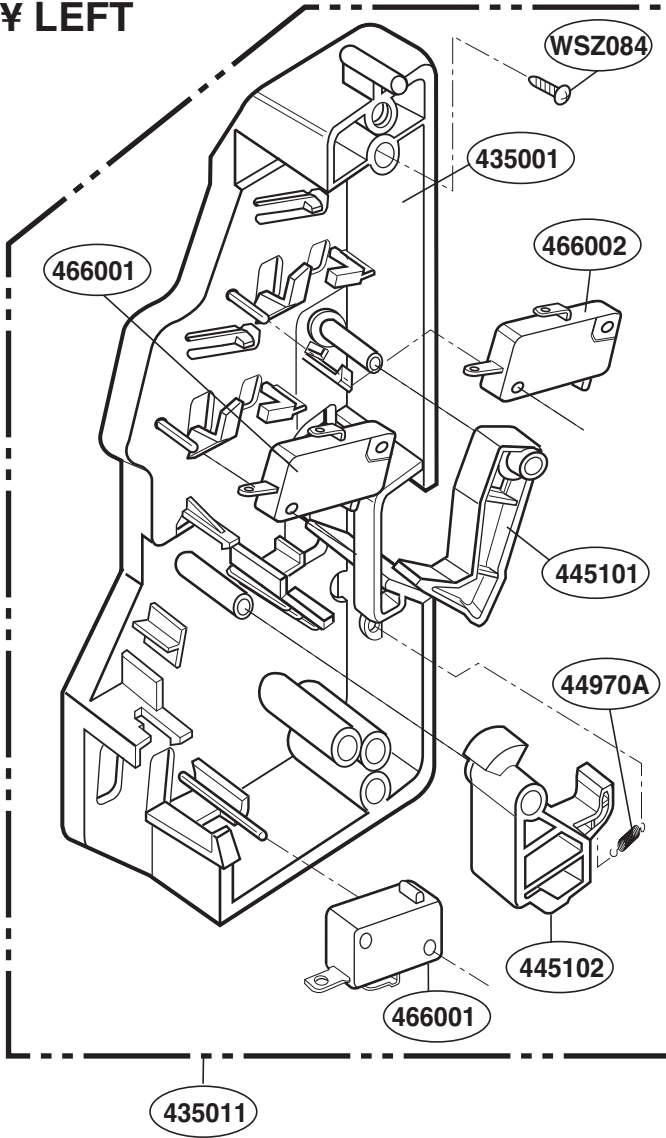

# OVEN CAVITY PARTS

Model: SCB2000FWW  
SCB2000FBB  
SCB2000FCC  
SCB2001FSS  
SCB2001KSS

# LATCH BOARD PARTS

Model: SCB2000FWW  
SCB2000FBB  
SCB2000FCC  
SCB2001FSS  
SCB2001KSS

¥ LEFT

¥ RIGHT