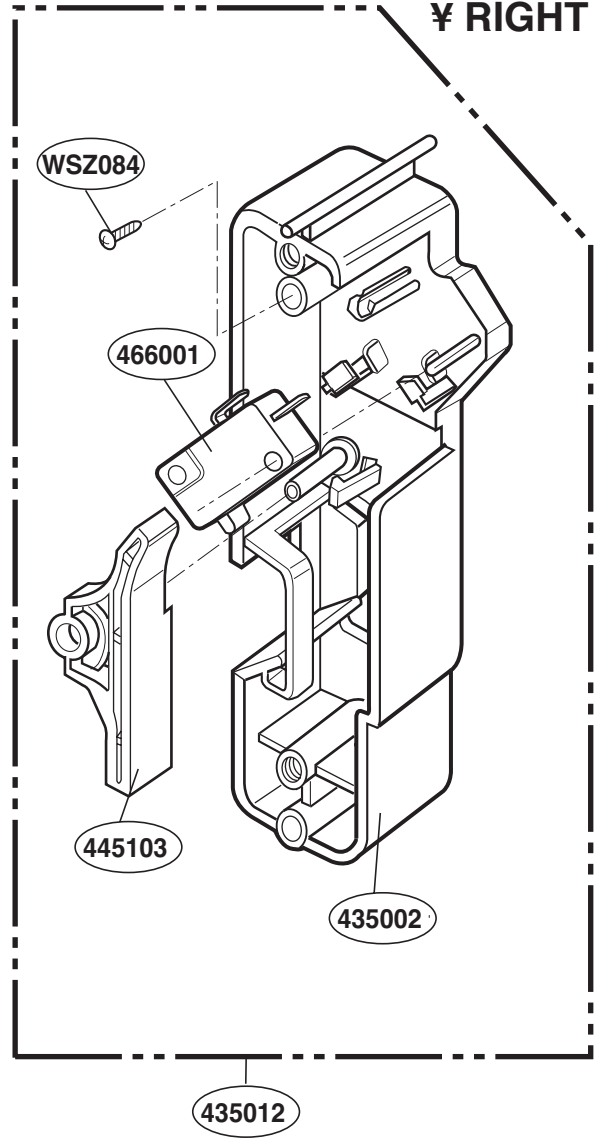

----- Manual continues below -----

CONTROLLER PARTS

Model: SCB2000FWW
SCB2000FBB
SCB2000FCC
SCB2001FSS
SCB2001KSS

OVEN CAVITY PARTS

Model: SCB2000FWW
SCB2000FBB
SCB2000FCC
SCB2001FSS
SCB2001KSS

LATCH BOARD PARTS

Model: SCB2000FWW
SCB2000FBB
SCB2000FCC
SCB2001FSS
SCB2001KSS

¥ LEFT

¥ RIGHT

INTERIOR PARTS (I)

Model: SCB2000FWW
SCB2000FBB
SCB2000FCC
SCB2001FSS
SCB2001KSS

INTERIOR PARTS (II-II)

Model: SCB2000FBB 03
SCB2000FCC 03
SCB2000FWW 03
SCB2001KSS 02