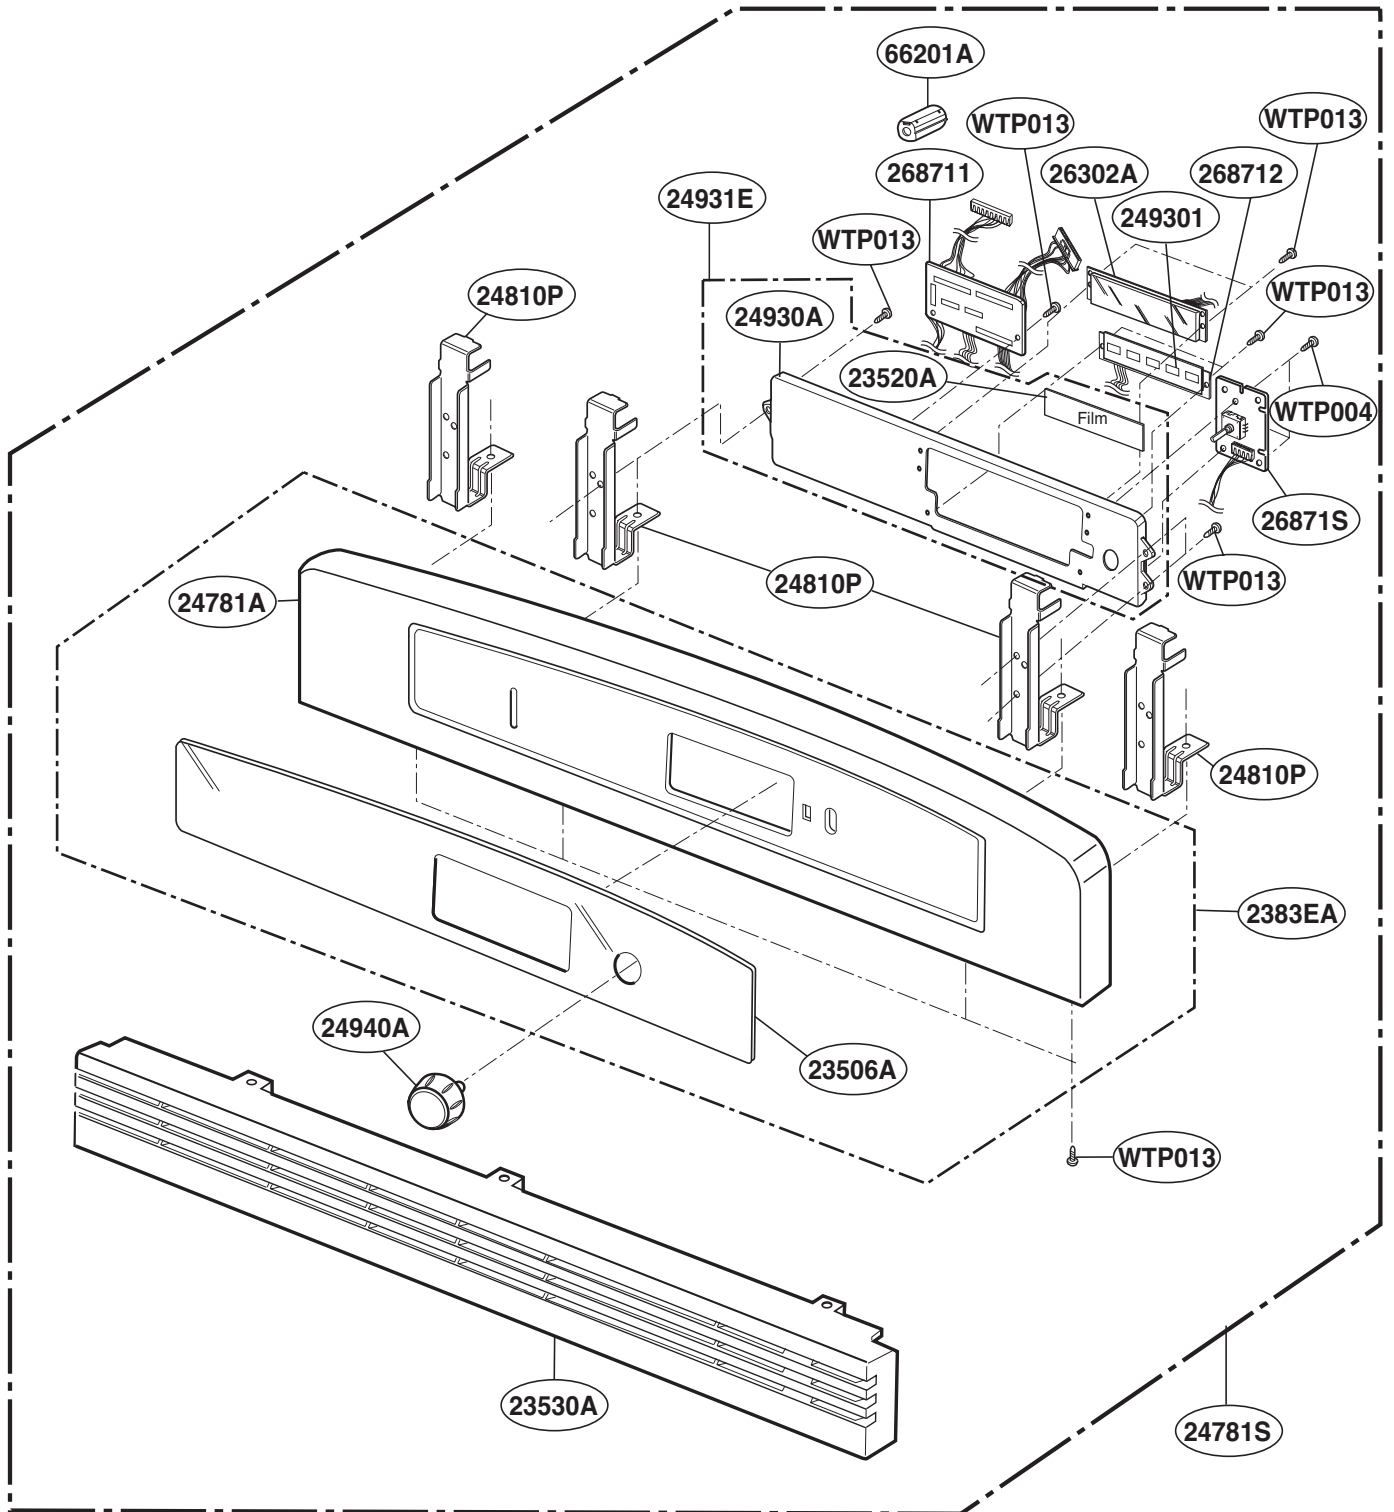

This Owner's Manual is provided and hosted by [Appliance Factory Parts](#).

GE SCB2000FCC01 Owner's Manual

[Shop genuine replacement parts for GE
SCB2000FCC01](#)

[Find Your GE Microwave Parts - Select From 3055 Models](#)

----- Manual continues below -----

CONTROLLER PARTS

Model: SCB2000FWW
SCB2000FBB
SCB2000FCC
SCB2001FSS
SCB2001KSS

OVEN CAVITY PARTS

Model: SCB2000FWW
SCB2000FBB
SCB2000FCC
SCB2001FSS
SCB2001KSS

LATCH BOARD PARTS

Model: SCB2000FWW
SCB2000FBB
SCB2000FCC
SCB2001FSS
SCB2001KSS

¥ LEFT

¥ RIGHT

INTERIOR PARTS (I)

Model: SCB2000FWW
SCB2000FBB
SCB2000FCC
SCB2001FSS
SCB2001KSS

INTERIOR PARTS (II-II)

Model: SCB2000FBB 03
SCB2000FCC 03
SCB2000FWW 03
SCB2001KSS 02

Check the rating label of Model and order SVC parts according to the Model No.