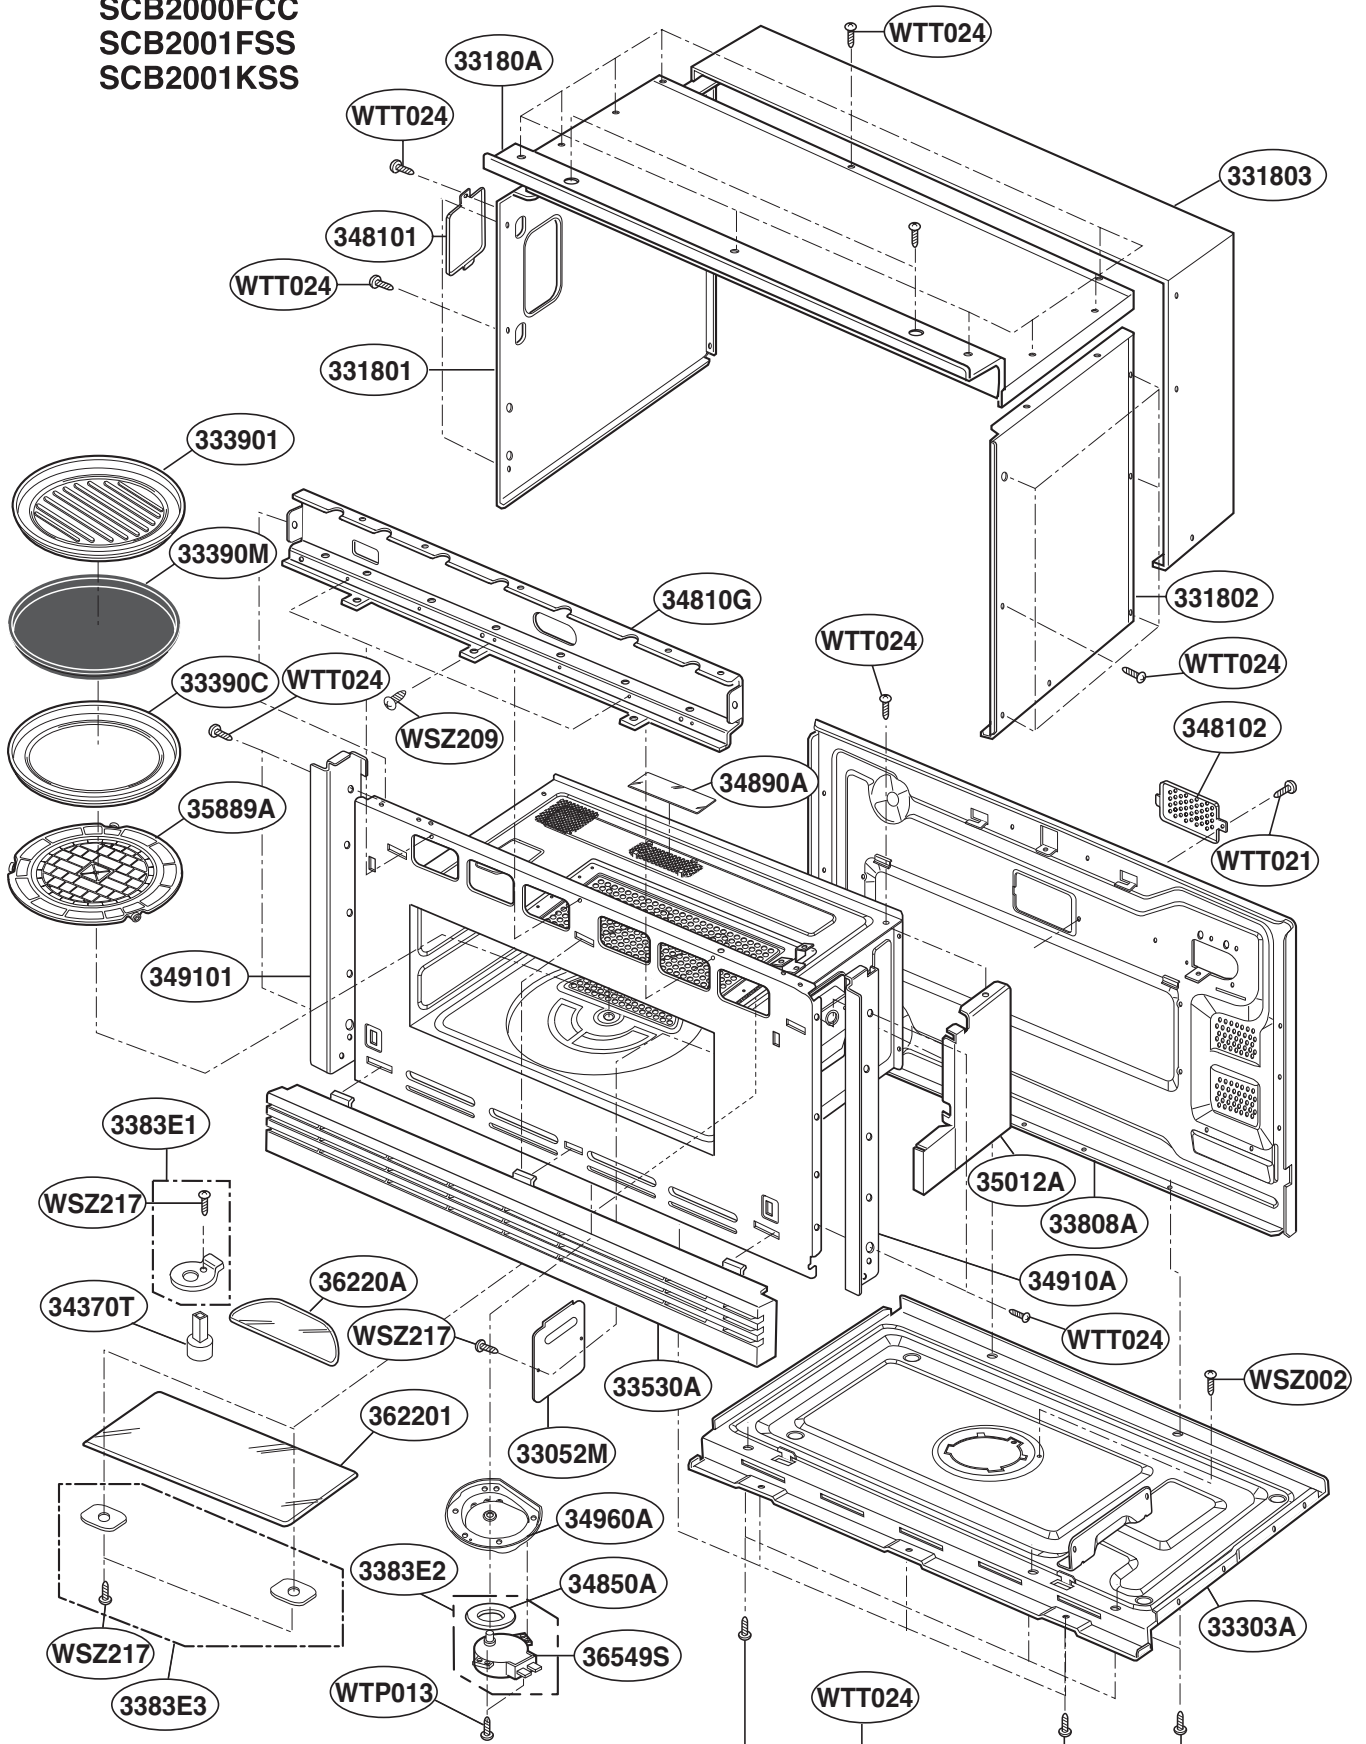

----- Manual continues below -----

CONTROLLER PARTS

Model: SCB2000FWW
SCB2000FBB
SCB2000FCC
SCB2001FSS
SCB2001KSS

OVEN CAVITY PARTS

Model: SCB2000FWW
SCB2000FBB
SCB2000FCC
SCB2001FSS
SCB2001KSS

LATCH BOARD PARTS

Model: SCB2000FWW
SCB2000FBB
SCB2000FCC
SCB2001FSS
SCB2001KSS

¥ LEFT

¥ RIGHT

INTERIOR PARTS (I)

Model: SCB2000FWW
SCB2000FBB
SCB2000FCC
SCB2001FSS
SCB2001KSS

INTERIOR PARTS (II-II)

Model: SCB2000FBB 03
SCB2000FCC 03
SCB2000FWW 03
SCB2001KSS 02

Check the rating label of Model and order SVC parts according to the Model No.