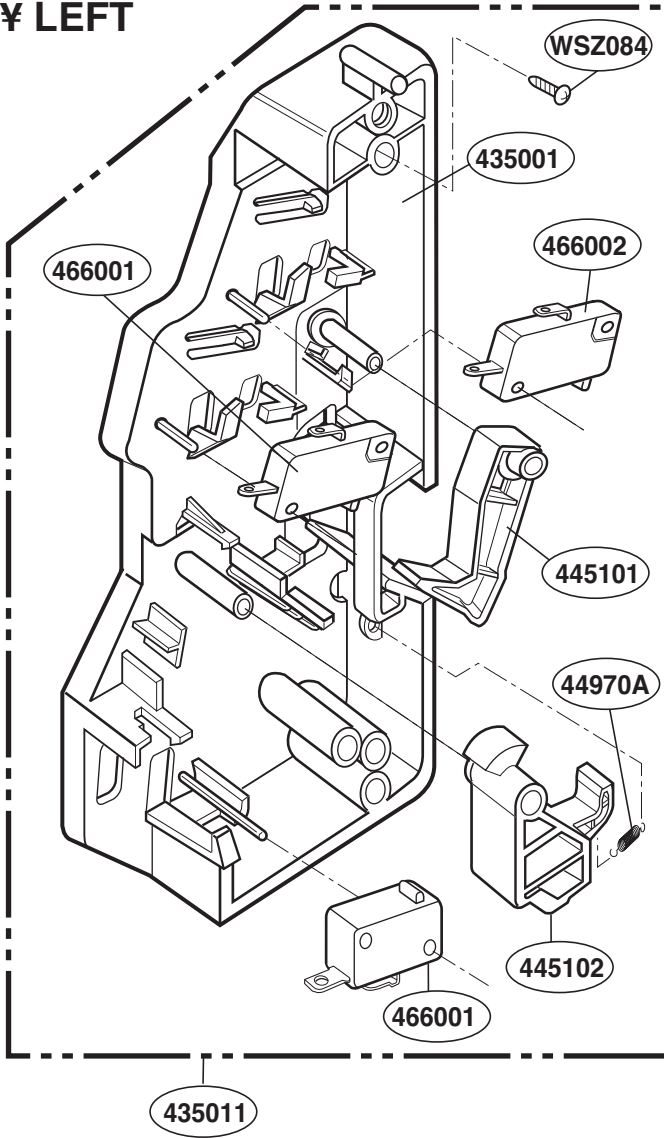

----- Manual continues below -----

CONTROLLER PARTS

Model: SCB2000FWW
SCB2000FBB
SCB2000FCC
SCB2001FSS
SCB2001KSS

OVEN CAVITY PARTS

Model: SCB2000FWW
SCB2000FBB
SCB2000FCC
SCB2001FSS
SCB2001KSS

LATCH BOARD PARTS

Model: SCB2000FWW
SCB2000FBB
SCB2000FCC
SCB2001FSS
SCB2001KSS

¥ LEFT

¥ RIGHT

INTERIOR PARTS (I)

Model: SCB2000FWW
SCB2000FBB
SCB2000FCC
SCB2001FSS
SCB2001KSS

INTERIOR PARTS (II-II)

Model: SCB2000FBB 03
SCB2000FCC 03
SCB2000FWW 03
SCB2001KSS 02

Check the rating label of Model and order SVC parts according to the Model No.