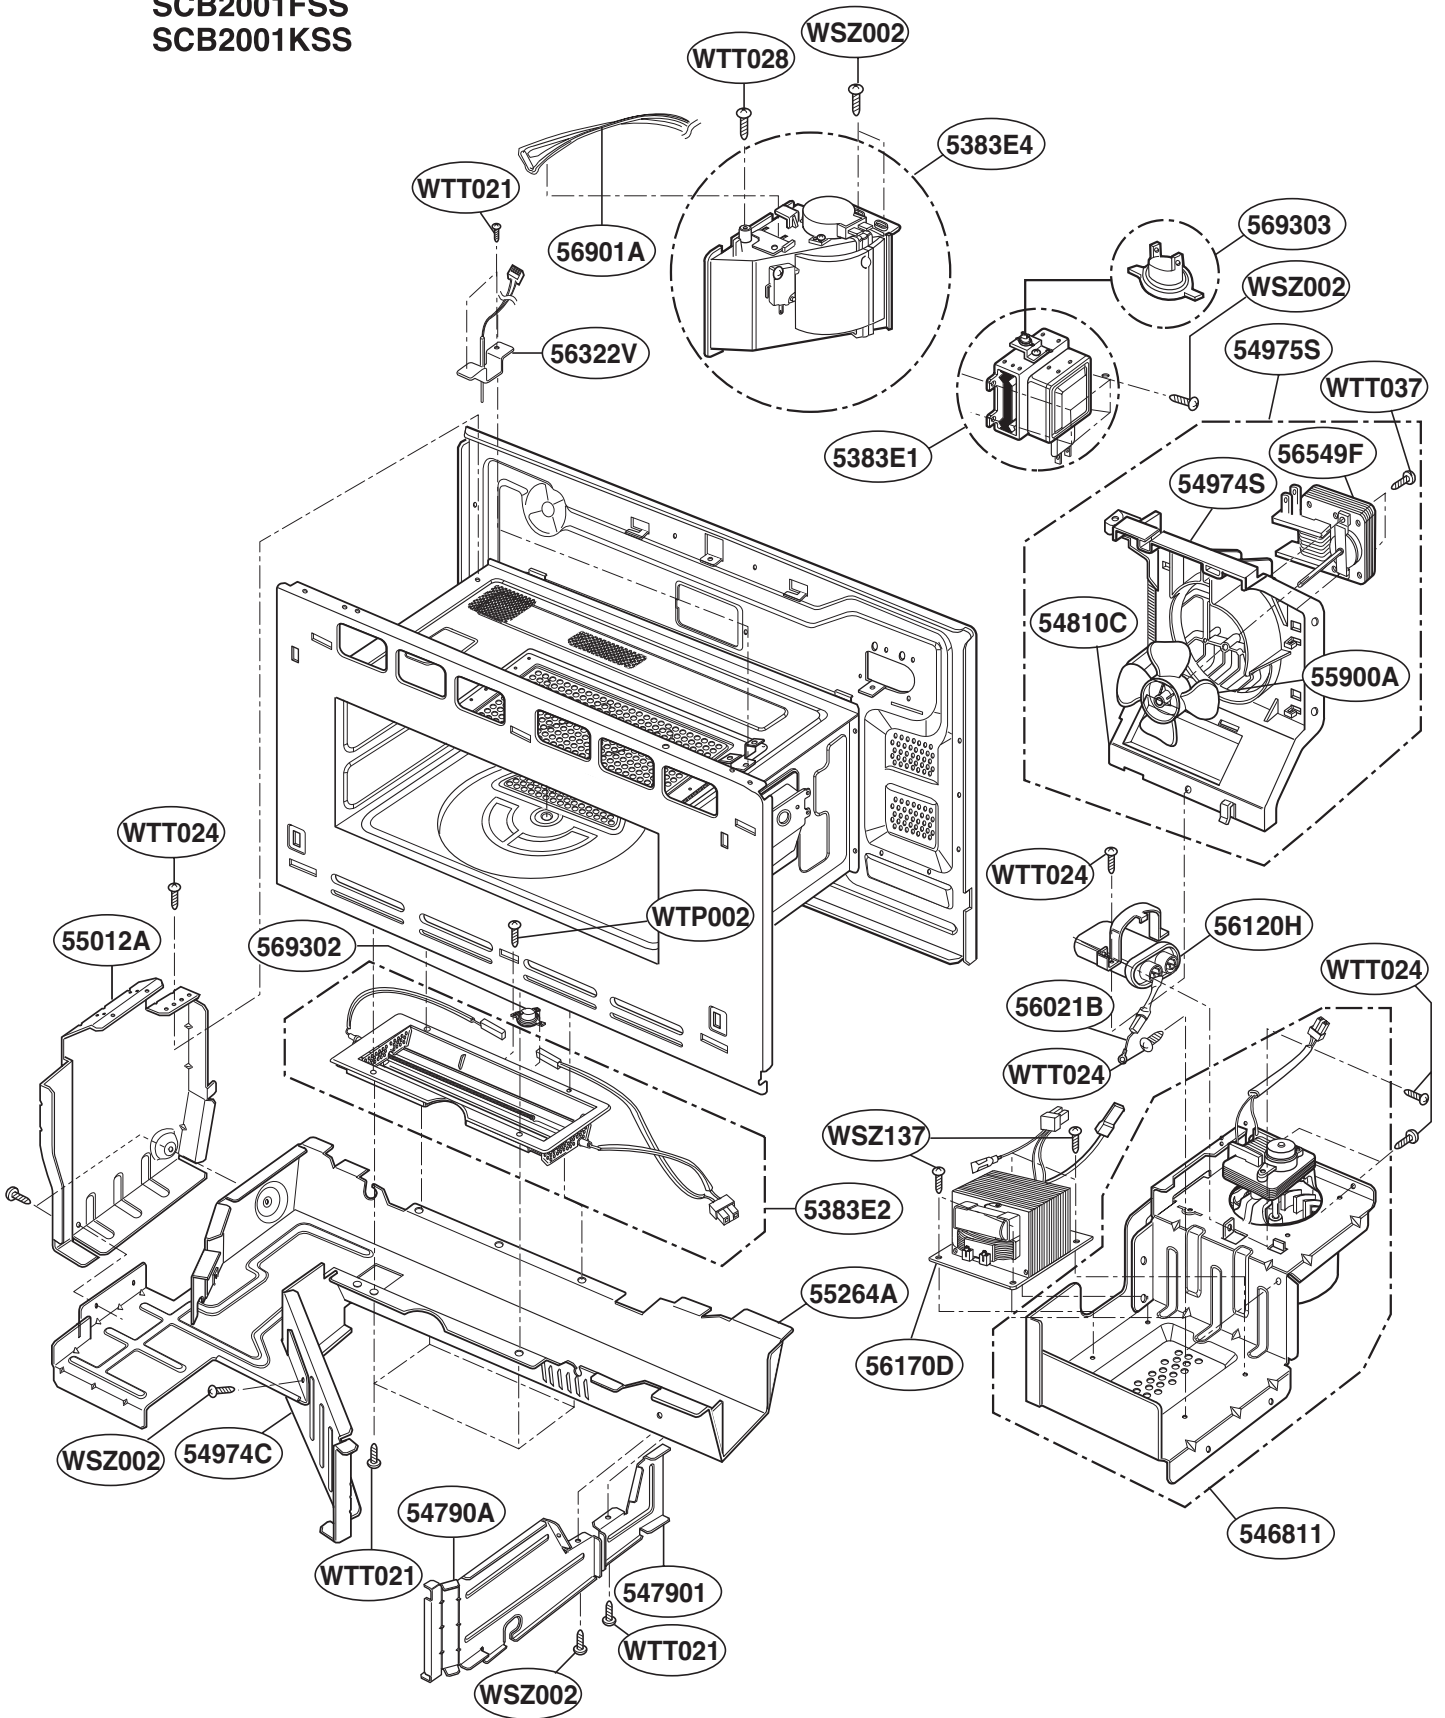

----- Manual continues below -----

CONTROLLER PARTS

Model: SCB2000FWW
SCB2000FBB
SCB2000FCC
SCB2001FSS
SCB2001KSS

OVEN CAVITY PARTS

Model: SCB2000FWW
SCB2000FBB
SCB2000FCC
SCB2001FSS
SCB2001KSS

LATCH BOARD PARTS

Model: SCB2000FWW
SCB2000FBB
SCB2000FCC
SCB2001FSS
SCB2001KSS

¥ LEFT

¥ RIGHT

INTERIOR PARTS (I)

Model: SCB2000FWW
SCB2000FBB
SCB2000FCC
SCB2001FSS
SCB2001KSS

INTERIOR PARTS (II-II)

Model: SCB2000FBB 03
SCB2000FCC 03
SCB2000FWW 03
SCB2001KSS 02

Check the rating label of Model and order SVC parts according to the Model No.