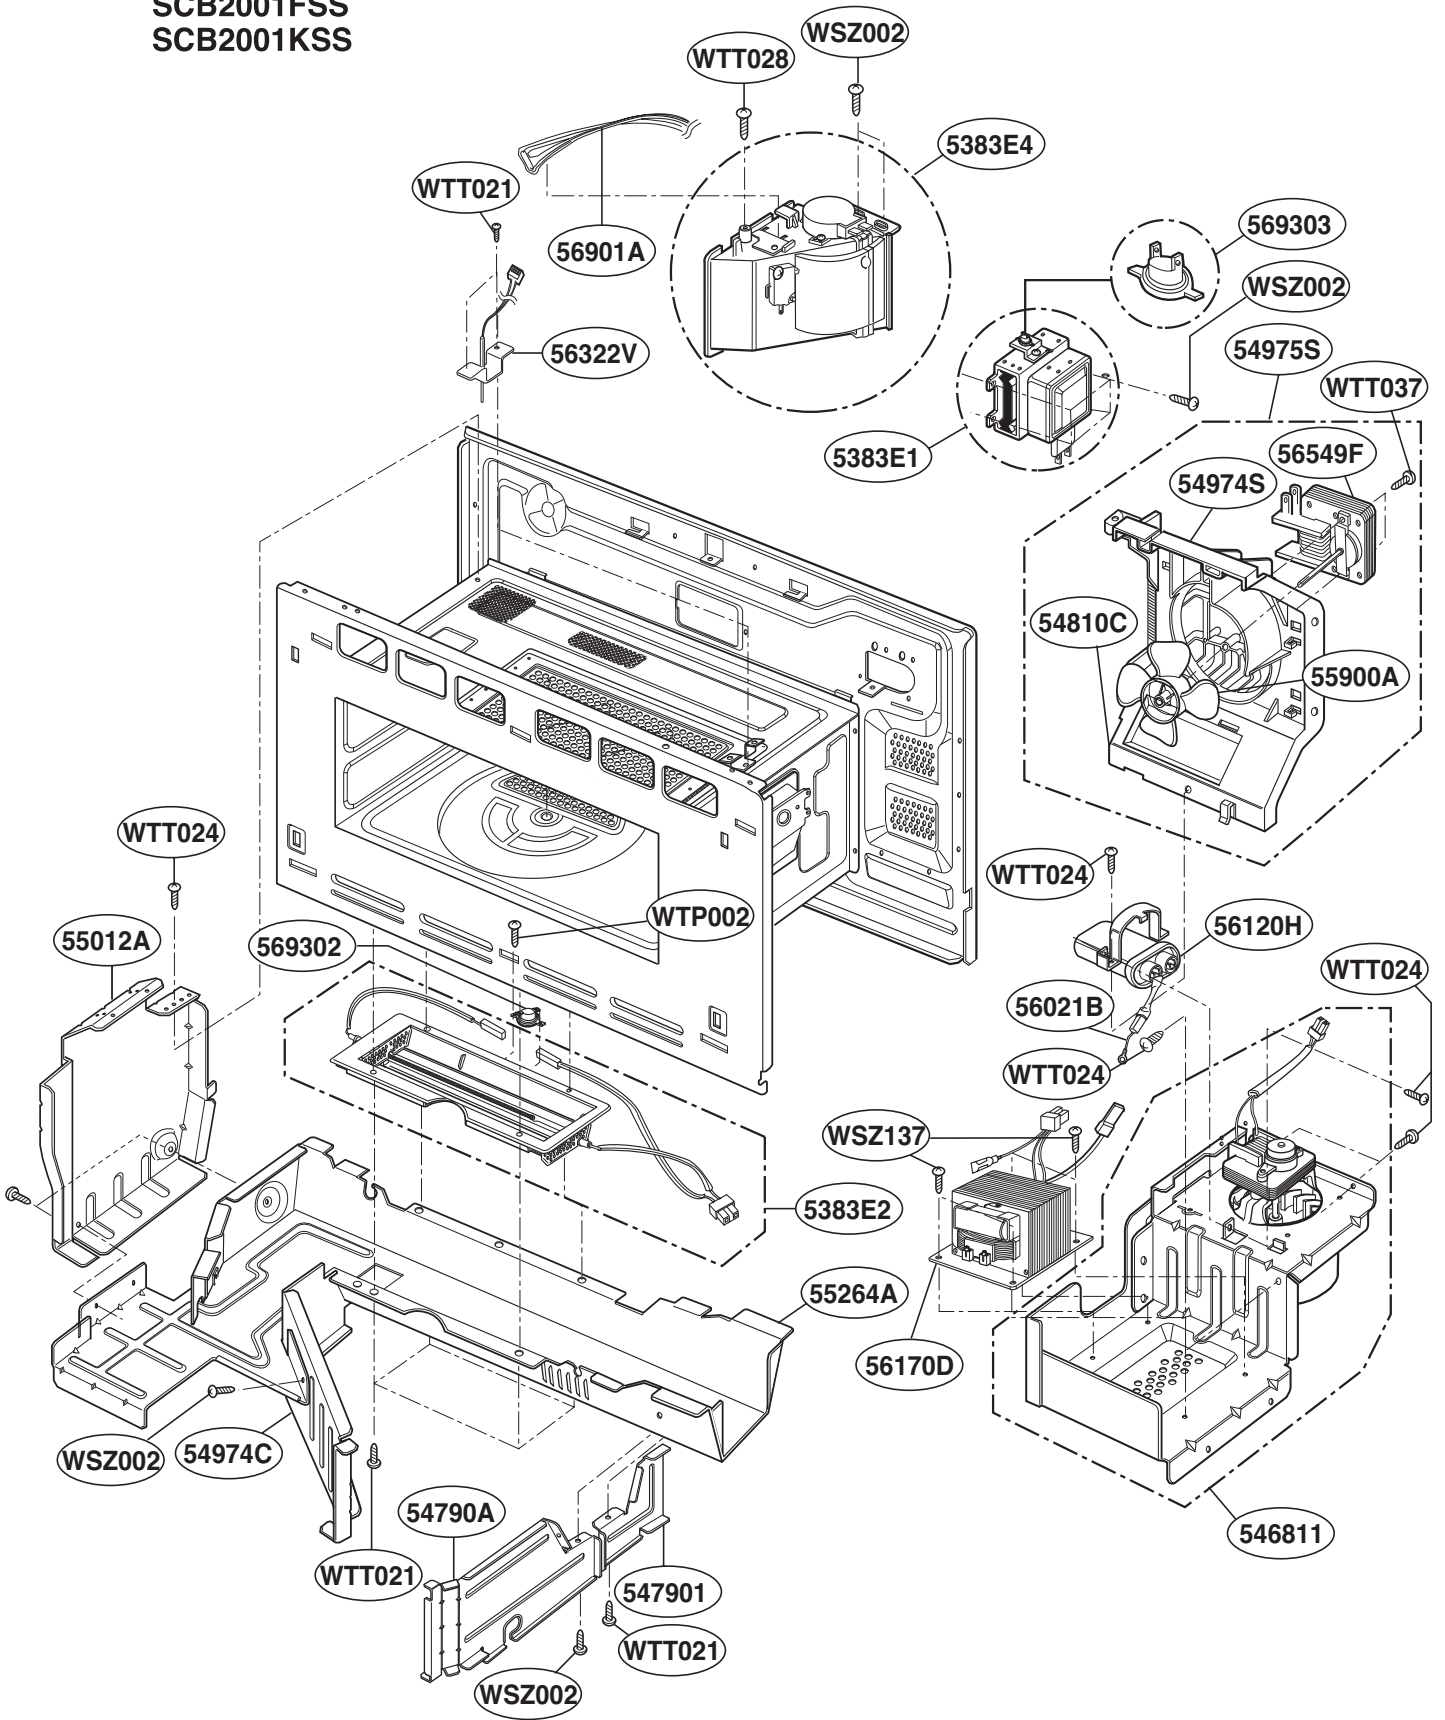

----- Manual continues below -----

EXPLODED VIEW

DOOR PARTS

Model: SCB2000FWW
SCB2000FBB
SCB2000FCC
SCB2001FSS
SCB2001KSS

P/No.:3828W5S4719

CONTROLLER PARTS

Model: SCB2000FWW
SCB2000FBB
SCB2000FCC
SCB2001FSS
SCB2001KSS

OVEN CAVITY PARTS

Model: SCB2000FWW
SCB2000FBB
SCB2000FCC
SCB2001FSS
SCB2001KSS

LATCH BOARD PARTS

Model: SCB2000FWW
SCB2000FBB
SCB2000FCC
SCB2001FSS
SCB2001KSS

¥ LEFT

¥ RIGHT

INTERIOR PARTS (I)

Model: SCB2000FWW
SCB2000FBB
SCB2000FCC
SCB2001FSS
SCB2001KSS

INTERIOR PARTS (II-I)

Model: SCB2000FBB 02
SCB2000FCC 02
SCB2000FWW 02
SCB2001FSS 02
SCB2001KSS 01

Check the rating label of Model and order SVC parts according to the Model No.

INTERIOR PARTS (II-II)

Model: SCB2000FBB 03
SCB2000FCC 03
SCB2000FWW 03
SCB2001KSS 02

Check the rating label of Model and order SVC parts according to the Model No.