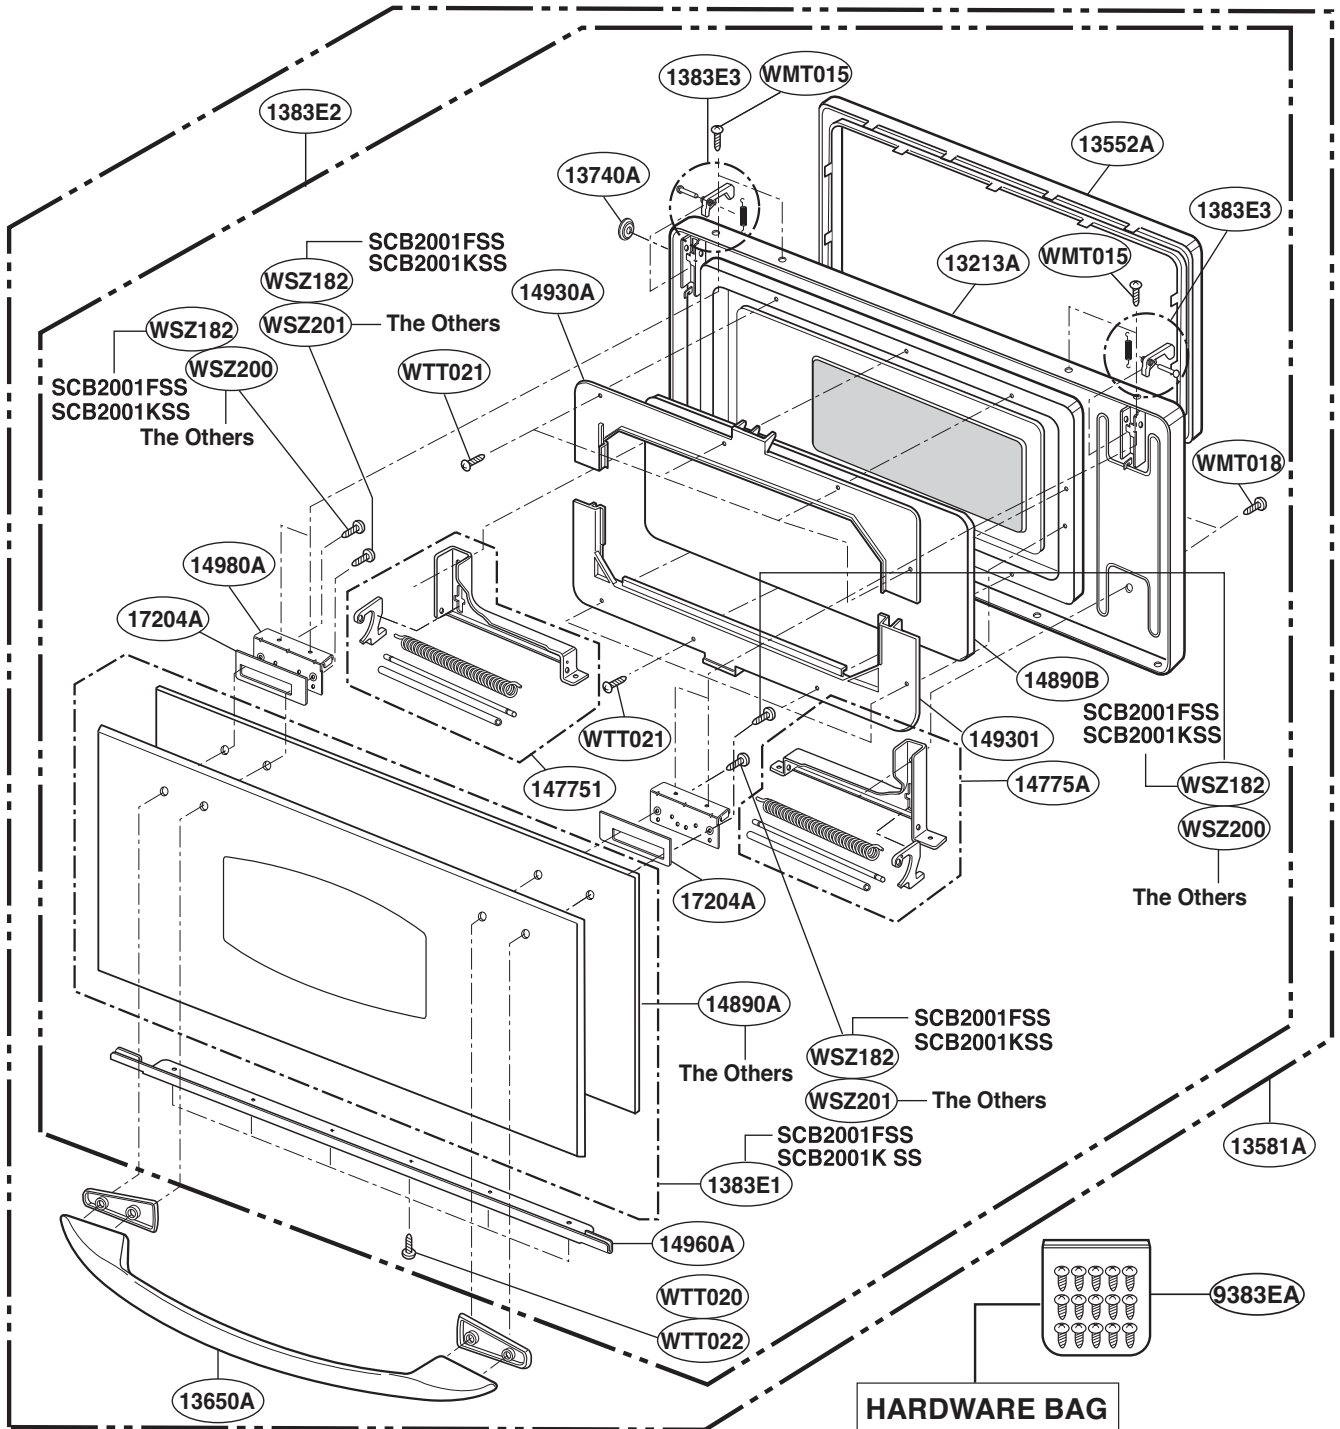

This Owner's Manual is provided and hosted by [Appliance Factory Parts](#).

GE SCB2000FCC02 Owner's Manual

[Shop genuine replacement parts for GE
SCB2000FCC02](#)

[Find Your GE Microwave Parts - Select From 3055 Models](#)

----- Manual continues below -----

EXPLODED VIEW

DOOR PARTS

Model: SCB2000FWW
SCB2000FBB
SCB2000FCC
SCB2001FSS
SCB2001KSS

P/No.:3828W5S4719

CONTROLLER PARTS

Model: SCB2000FWW
SCB2000FBB
SCB2000FCC
SCB2001FSS
SCB2001KSS

OVEN CAVITY PARTS

Model: SCB2000FWW
SCB2000FBB
SCB2000FCC
SCB2001FSS
SCB2001KSS

LATCH BOARD PARTS

Model: SCB2000FWW
SCB2000FBB
SCB2000FCC
SCB2001FSS
SCB2001KSS

¥ LEFT

¥ RIGHT

INTERIOR PARTS (I)

Model: SCB2000FWW
SCB2000FBB
SCB2000FCC
SCB2001FSS
SCB2001KSS

INTERIOR PARTS (II-I)

Model: SCB2000FBB 02
SCB2000FCC 02
SCB2000FWW 02
SCB2001FSS 02
SCB2001KSS 01

Check the rating label of Model and order SVC parts according to the Model No.

INTERIOR PARTS (II-II)

Model: SCB2000FBB 03
SCB2000FCC 03
SCB2000FWW 03
SCB2001KSS 02