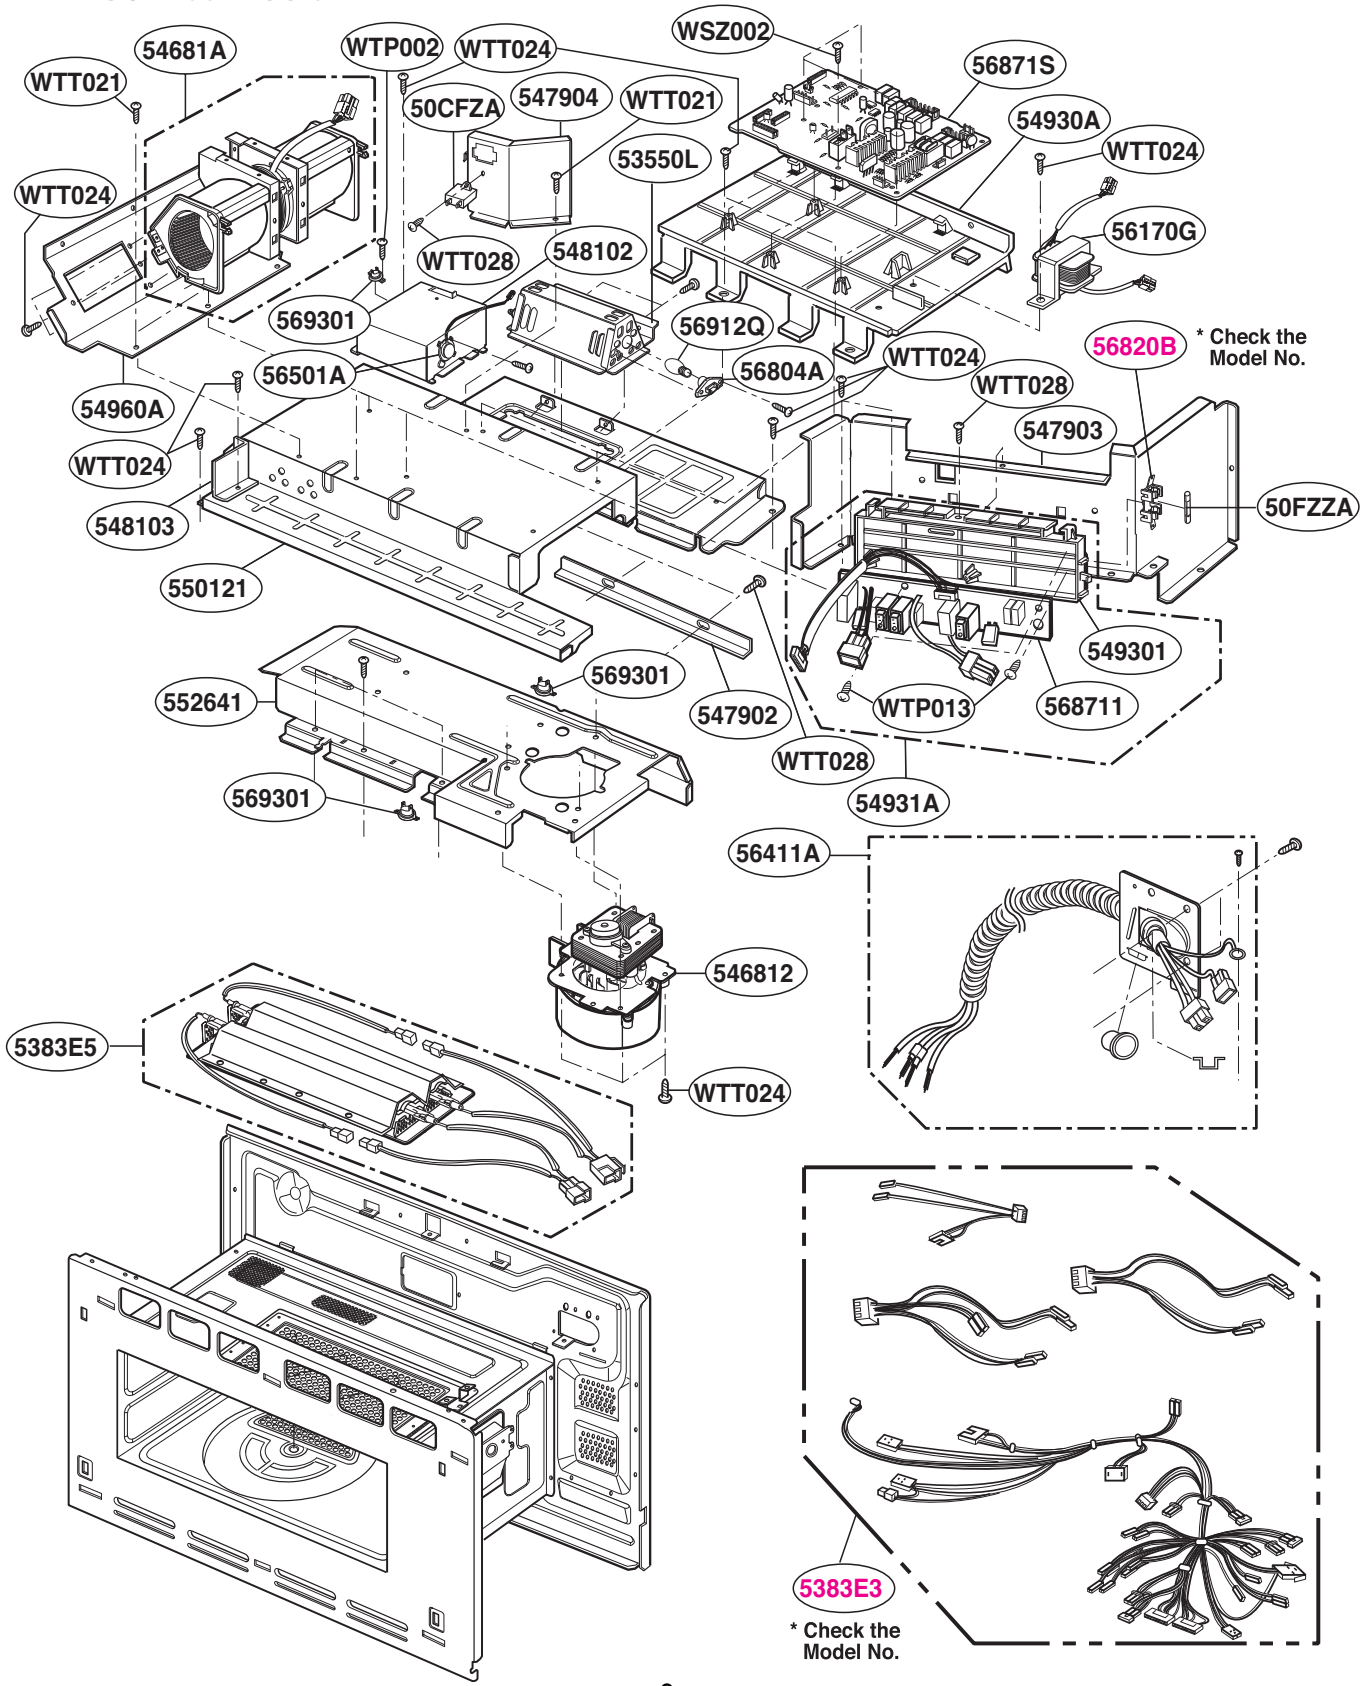

----- Manual continues below -----

EXPLODED VIEW

DOOR PARTS

Model: SCB2000FWW
SCB2000FBB
SCB2000FCC
SCB2001FSS
SCB2001KSS

P/No.:3828W5S4719

CONTROLLER PARTS

Model: SCB2000FWW
SCB2000FBB
SCB2000FCC
SCB2001FSS
SCB2001KSS

OVEN CAVITY PARTS

Model: SCB2000FWW
SCB2000FBB
SCB2000FCC
SCB2001FSS
SCB2001KSS

LATCH BOARD PARTS

Model: SCB2000FWW
SCB2000FBB
SCB2000FCC
SCB2001FSS
SCB2001KSS

¥ LEFT

¥ RIGHT

INTERIOR PARTS (I)

Model: SCB2000FWW
SCB2000FBB
SCB2000FCC
SCB2001FSS
SCB2001KSS

INTERIOR PARTS (II-I)

Model: SCB2000FBB 02
SCB2000FCC 02
SCB2000FWW 02
SCB2001FSS 02
SCB2001KSS 01

Check the rating label of Model and order SVC parts according to the Model No.

INTERIOR PARTS (II-II)

Model: SCB2000FBB 03
SCB2000FCC 03
SCB2000FWW 03
SCB2001KSS 02

Check the rating label of Model and order SVC parts according to the Model No.