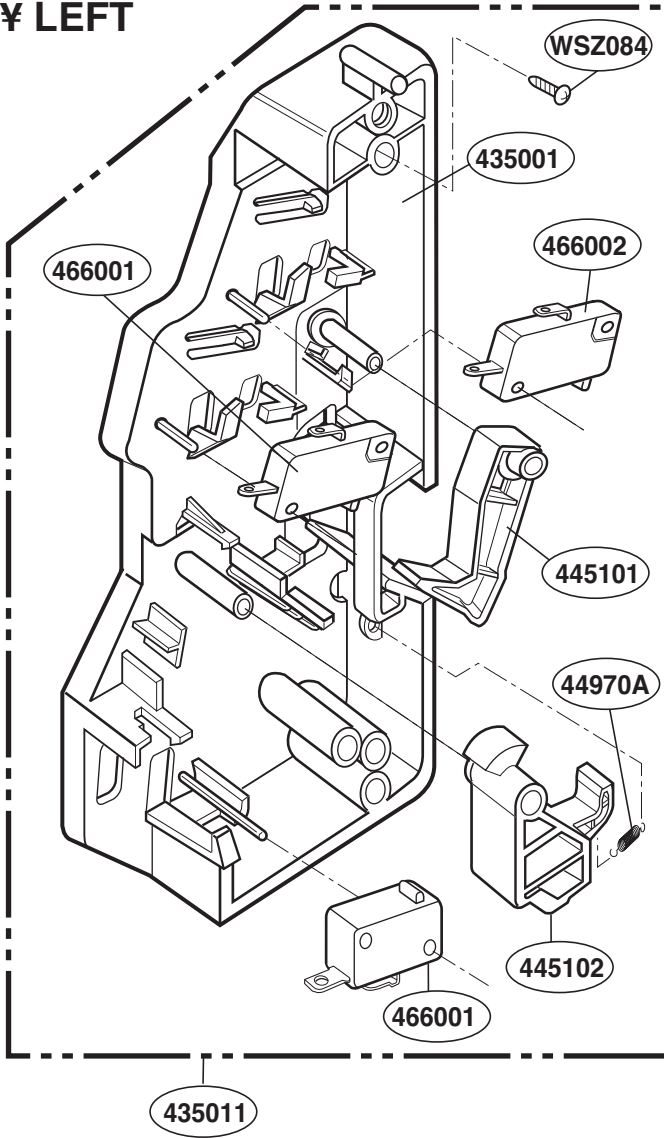

----- Manual continues below -----

EXPLODED VIEW

DOOR PARTS

Model: SCB2000FWW
SCB2000FBB
SCB2000FCC
SCB2001FSS
SCB2001KSS

P/No.:3828W5S4719

CONTROLLER PARTS

Model: SCB2000FWW
SCB2000FBB
SCB2000FCC
SCB2001FSS
SCB2001KSS

OVEN CAVITY PARTS

Model: SCB2000FWW
SCB2000FBB
SCB2000FCC
SCB2001FSS
SCB2001KSS

LATCH BOARD PARTS

Model: SCB2000FWW
SCB2000FBB
SCB2000FCC
SCB2001FSS
SCB2001KSS

¥ LEFT

¥ RIGHT

INTERIOR PARTS (I)

Model: SCB2000FWW
SCB2000FBB
SCB2000FCC
SCB2001FSS
SCB2001KSS

INTERIOR PARTS (II-I)

Model: SCB2000FBB 02
SCB2000FCC 02
SCB2000FWW 02
SCB2001FSS 02
SCB2001KSS 01

Check the rating label of Model and order SVC parts according to the Model No.

INTERIOR PARTS (II-II)

Model: SCB2000FBB 03
SCB2000FCC 03
SCB2000FWW 03
SCB2001KSS 02