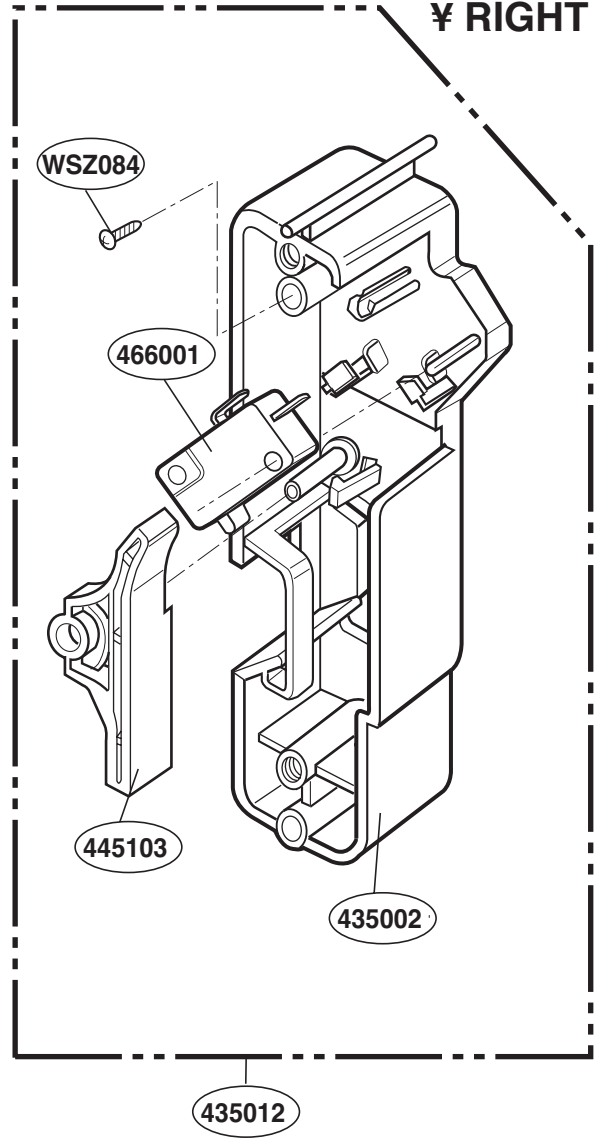

----- Manual continues below -----

EXPLODED VIEW

DOOR PARTS

Model: SCB2000FWW
SCB2000FBB
SCB2000FCC
SCB2001FSS
SCB2001KSS

P/No.:3828W5S4719

CONTROLLER PARTS

Model: SCB2000FWW
SCB2000FBB
SCB2000FCC
SCB2001FSS
SCB2001KSS

OVEN CAVITY PARTS

Model: SCB2000FWW
SCB2000FBB
SCB2000FCC
SCB2001FSS
SCB2001KSS

LATCH BOARD PARTS

Model: SCB2000FWW
SCB2000FBB
SCB2000FCC
SCB2001FSS
SCB2001KSS

¥ LEFT

¥ RIGHT

INTERIOR PARTS (I)

Model: SCB2000FWW
SCB2000FBB
SCB2000FCC
SCB2001FSS
SCB2001KSS

INTERIOR PARTS (II-I)

Model: SCB2000FBB 02
SCB2000FCC 02
SCB2000FWW 02
SCB2001FSS 02
SCB2001KSS 01

Check the rating label of Model and order SVC parts according to the Model No.

INTERIOR PARTS (II-II)

Model: SCB2000FBB 03
SCB2000FCC 03
SCB2000FWW 03
SCB2001KSS 02