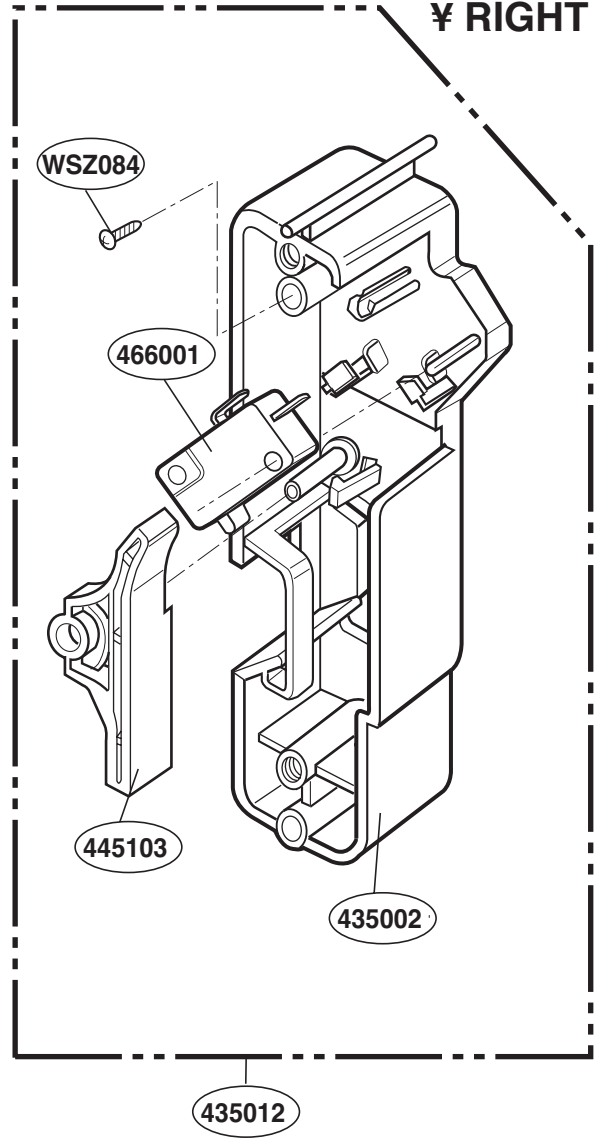

----- Manual continues below -----

EXPLODED VIEW

DOOR PARTS

Model: SCB2000FWW
SCB2000FBB
SCB2000FCC
SCB2001FSS
SCB2001KSS

P/No.:3828W5S4719

CONTROLLER PARTS

Model: SCB2000FWW
SCB2000FBB
SCB2000FCC
SCB2001FSS
SCB2001KSS

LATCH BOARD PARTS

Model: SCB2000FWW
SCB2000FBB
SCB2000FCC
SCB2001FSS
SCB2001KSS

¥ LEFT

¥ RIGHT

INTERIOR PARTS (I)

Model: SCB2000FWW
SCB2000FBB
SCB2000FCC
SCB2001FSS
SCB2001KSS

INTERIOR PARTS (II-I)

Model: SCB2000FBB 02
SCB2000FCC 02
SCB2000FWW 02
SCB2001FSS 02
SCB2001KSS 01

Check the rating label of Model and order SVC parts according to the Model No.

INTERIOR PARTS (II-II)

Model: SCB2000FBB 03
SCB2000FCC 03
SCB2000FWW 03
SCB2001KSS 02

Check the rating label of Model and order SVC parts according to the Model No.