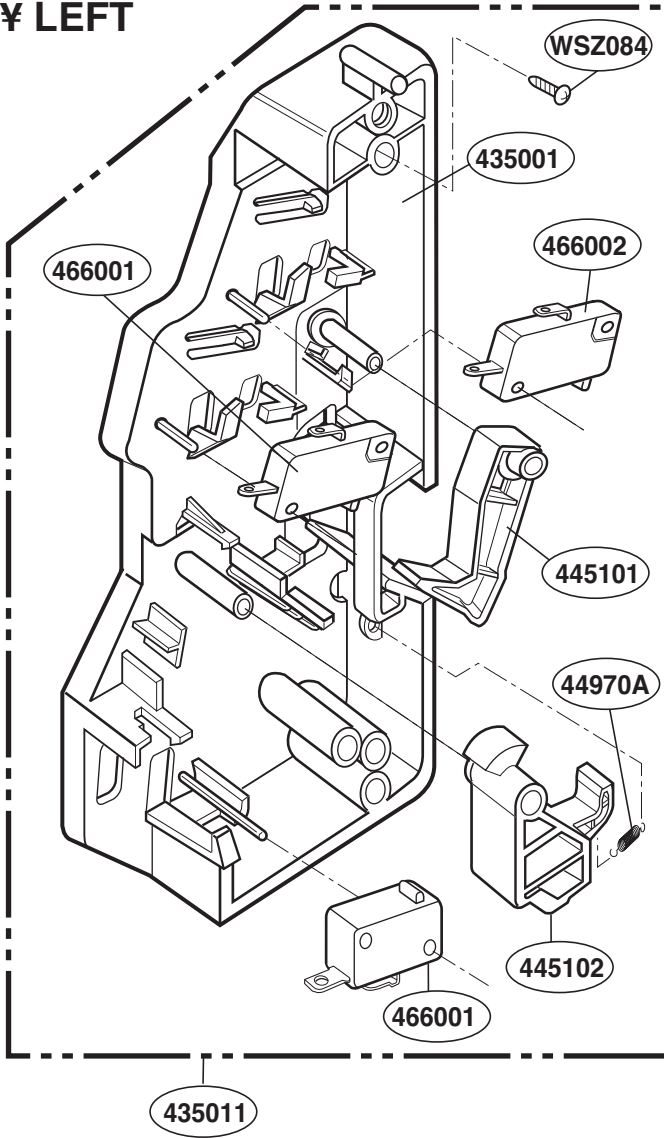

----- Manual continues below -----

EXPLODED VIEW

DOOR PARTS

Model: SCB2000FWW
SCB2000FBB
SCB2000FCC
SCB2001FSS
SCB2001KSS

P/No.:3828W5S4719

CONTROLLER PARTS

Model: SCB2000FWW
SCB2000FBB
SCB2000FCC
SCB2001FSS
SCB2001KSS

LATCH BOARD PARTS

Model: SCB2000FWW
SCB2000FBB
SCB2000FCC
SCB2001FSS
SCB2001KSS

¥ LEFT

¥ RIGHT

INTERIOR PARTS (I)

Model: SCB2000FWW
SCB2000FBB
SCB2000FCC
SCB2001FSS
SCB2001KSS

INTERIOR PARTS (II-I)

Model: SCB2000FBB 02
SCB2000FCC 02
SCB2000FWW 02
SCB2001FSS 02
SCB2001KSS 01

Check the rating label of Model and order SVC parts according to the Model No.

INTERIOR PARTS (II-II)

Model: SCB2000FBB 03
SCB2000FCC 03
SCB2000FWW 03
SCB2001KSS 02

Check the rating label of Model and order SVC parts according to the Model No.