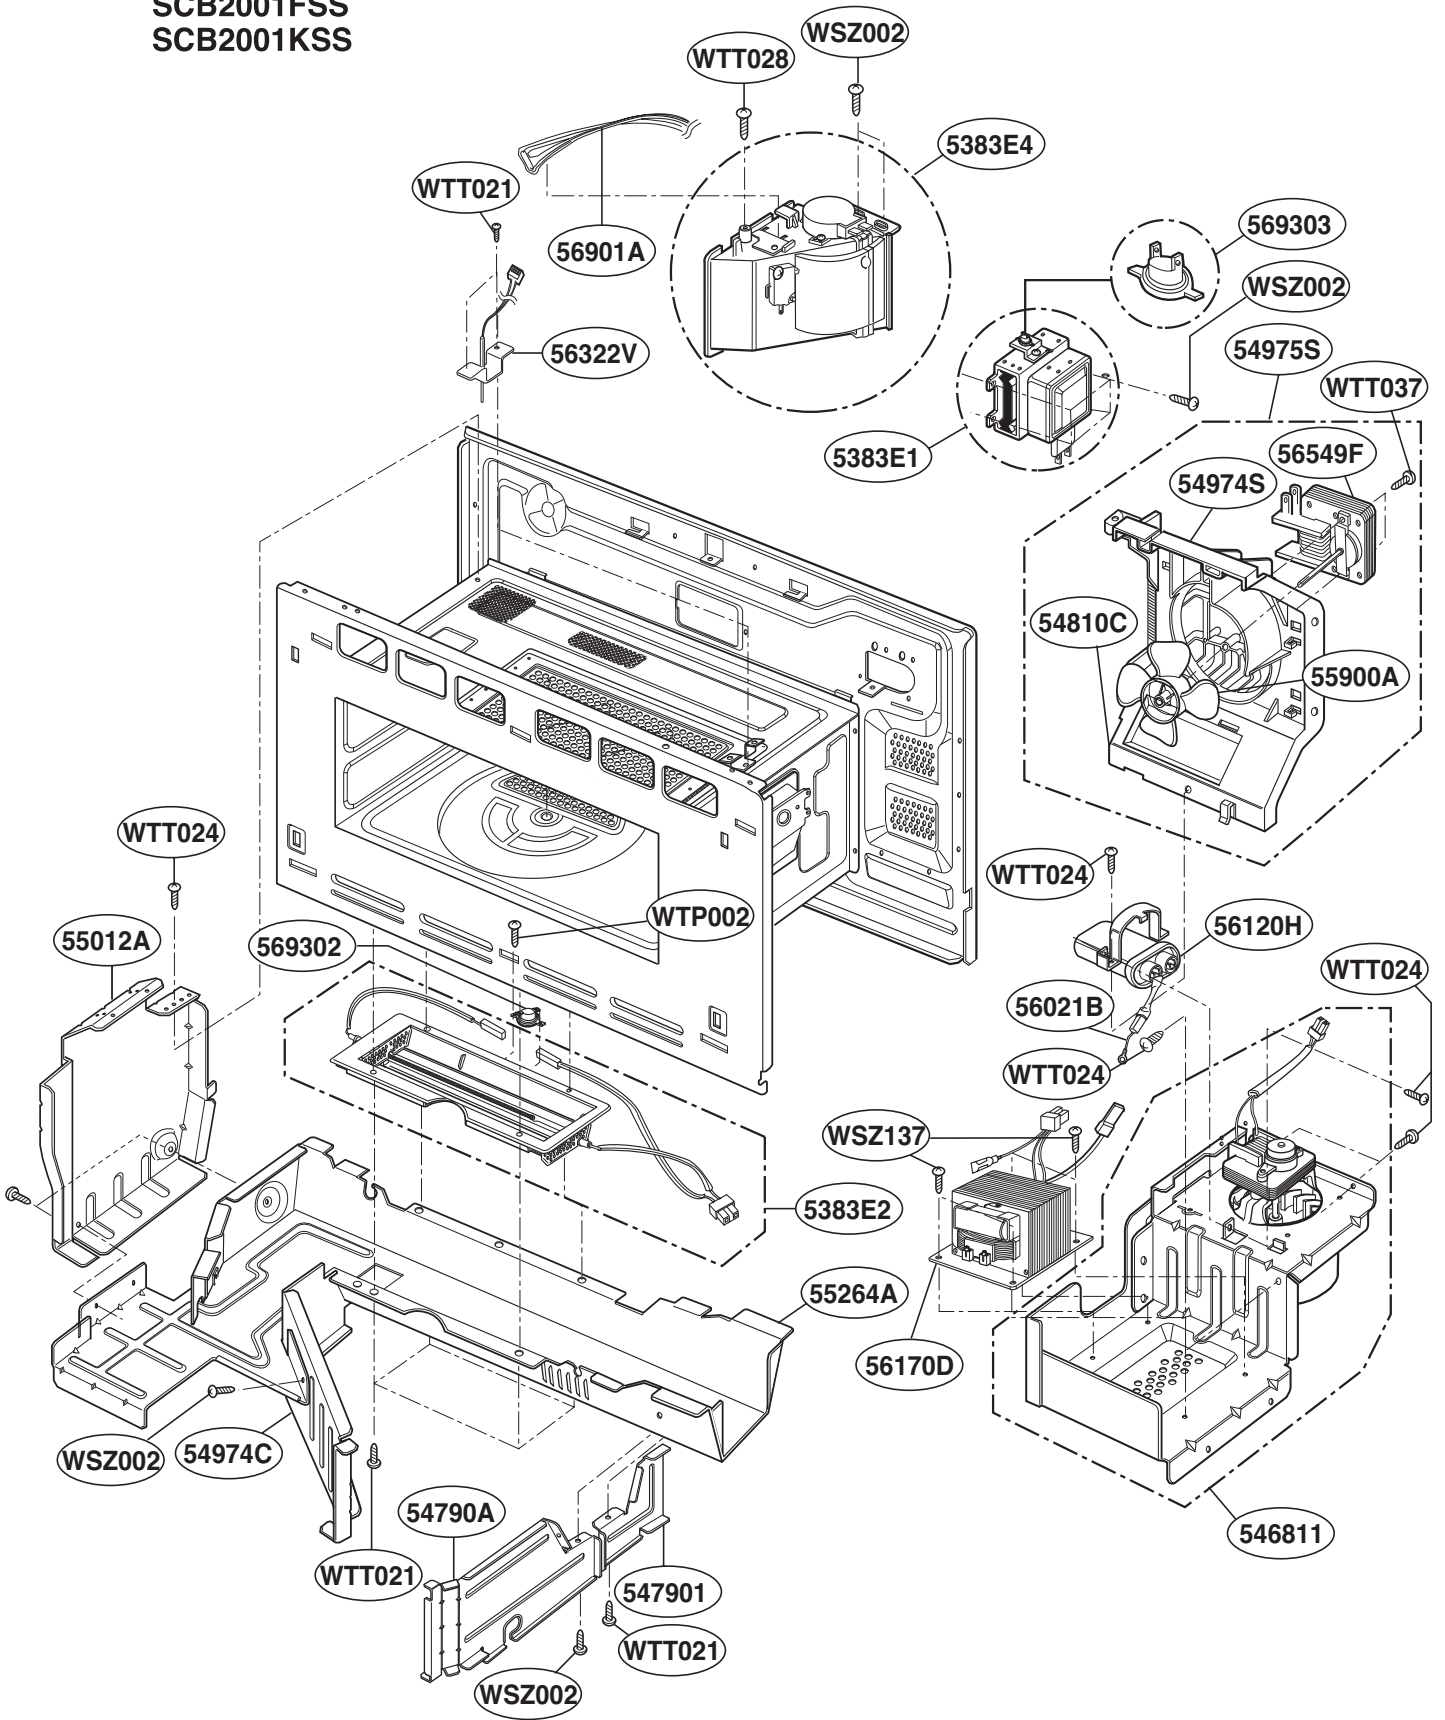

----- Manual continues below -----

EXPLODED VIEW

DOOR PARTS

Model: SCB2000FWW
SCB2000FBB
SCB2000FCC
SCB2001FSS
SCB2001KSS

P/No.:3828W5S4719

CONTROLLER PARTS

Model: SCB2000FWW
SCB2000FBB
SCB2000FCC
SCB2001FSS
SCB2001KSS

LATCH BOARD PARTS

Model: SCB2000FWW
SCB2000FBB
SCB2000FCC
SCB2001FSS
SCB2001KSS

¥ LEFT

¥ RIGHT

INTERIOR PARTS (I)

Model: SCB2000FWW
SCB2000FBB
SCB2000FCC
SCB2001FSS
SCB2001KSS

INTERIOR PARTS (II-I)

Model: SCB2000FBB 02
SCB2000FCC 02
SCB2000FWW 02
SCB2001FSS 02
SCB2001KSS 01

Check the rating label of Model and order SVC parts according to the Model No.

INTERIOR PARTS (II-II)

Model: SCB2000FBB 03
SCB2000FCC 03
SCB2000FWW 03
SCB2001KSS 02

Check the rating label of Model and order SVC parts according to the Model No.