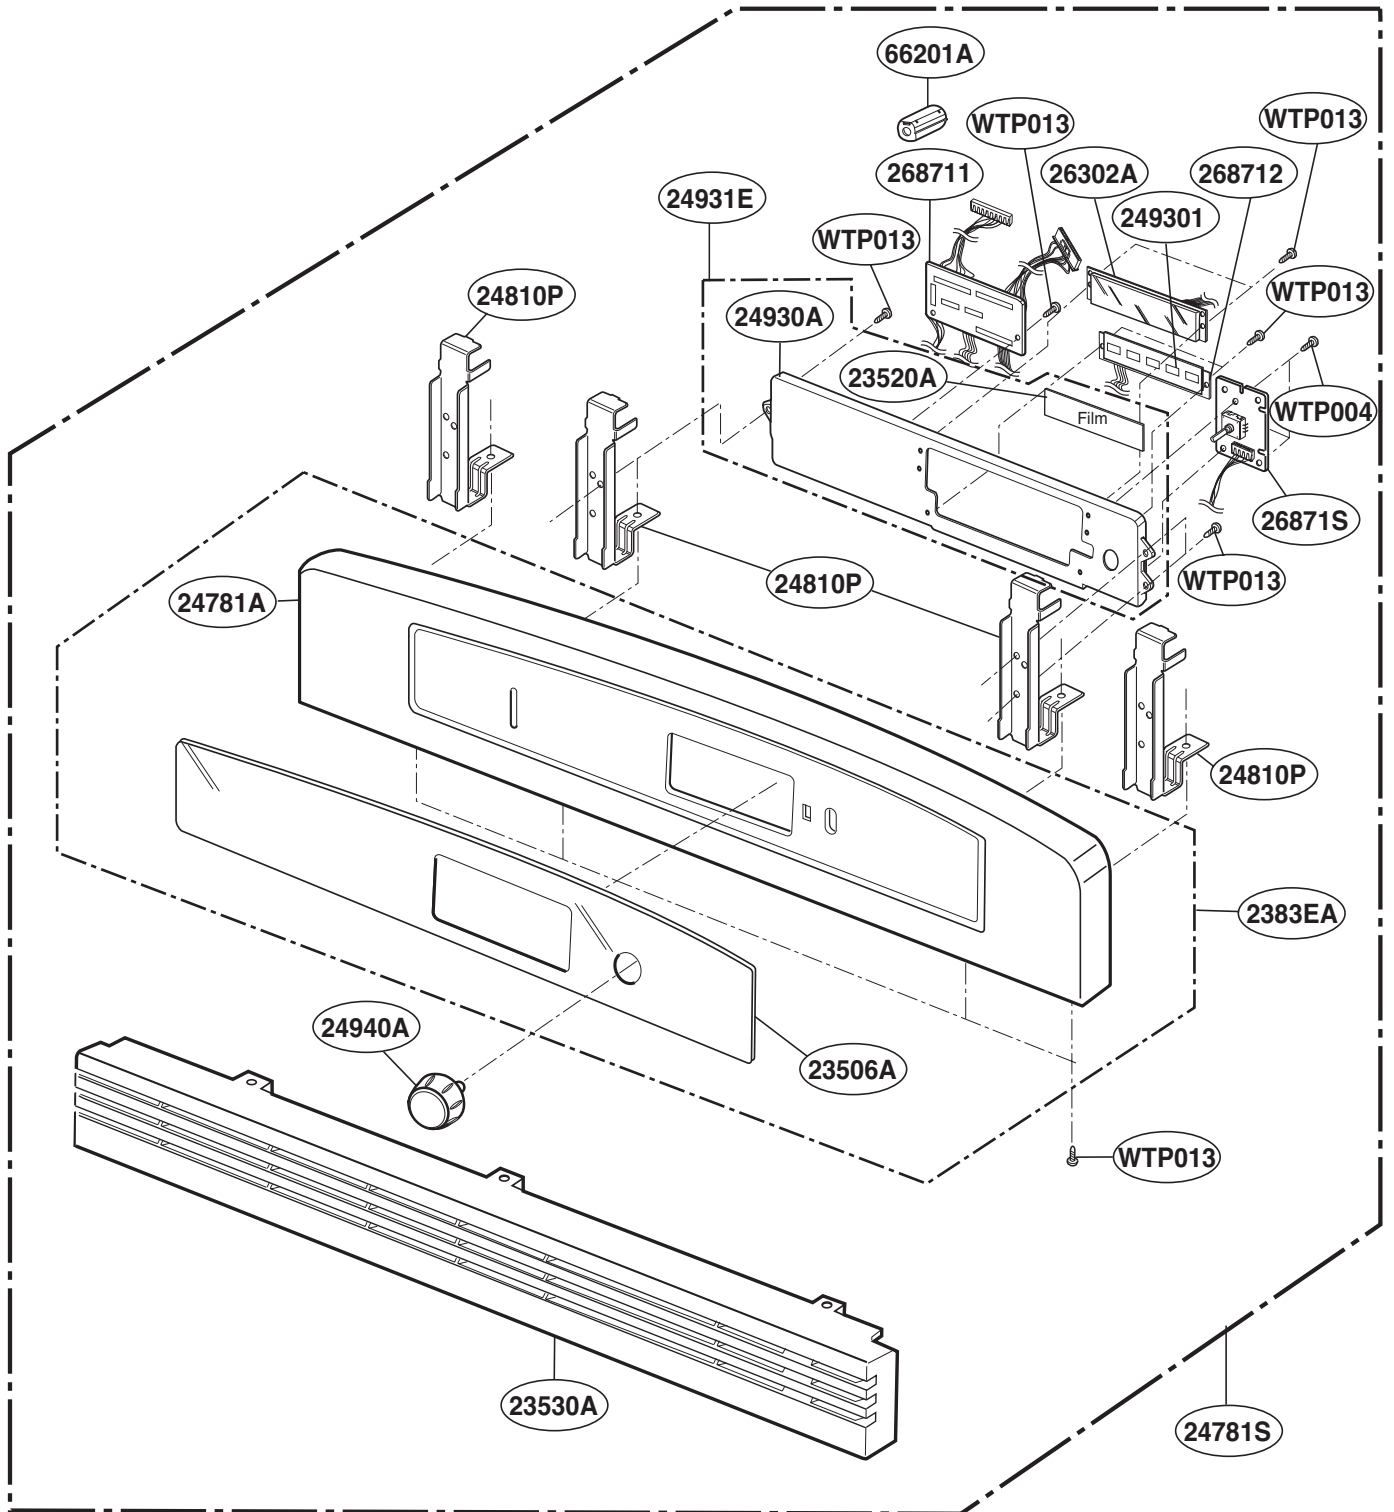

----- Manual continues below -----

EXPLODED VIEW

DOOR PARTS

Model: SCB2000FWW
SCB2000FBB
SCB2000FCC
SCB2001FSS
SCB2001KSS

P/No.:3828W5S4719

CONTROLLER PARTS

Model: SCB2000FWW
SCB2000FBB
SCB2000FCC
SCB2001FSS
SCB2001KSS

LATCH BOARD PARTS

Model: SCB2000FWW
SCB2000FBB
SCB2000FCC
SCB2001FSS
SCB2001KSS

¥ LEFT

¥ RIGHT

INTERIOR PARTS (I)

Model: SCB2000FWW
SCB2000FBB
SCB2000FCC
SCB2001FSS
SCB2001KSS

INTERIOR PARTS (II-I)

Model: SCB2000FBB 02
SCB2000FCC 02
SCB2000FWW 02
SCB2001FSS 02
SCB2001KSS 01

Check the rating label of Model and order SVC parts according to the Model No.

INTERIOR PARTS (II-II)

Model: SCB2000FBB 03
SCB2000FCC 03
SCB2000FWW 03
SCB2001KSS 02

Check the rating label of Model and order SVC parts according to the Model No.