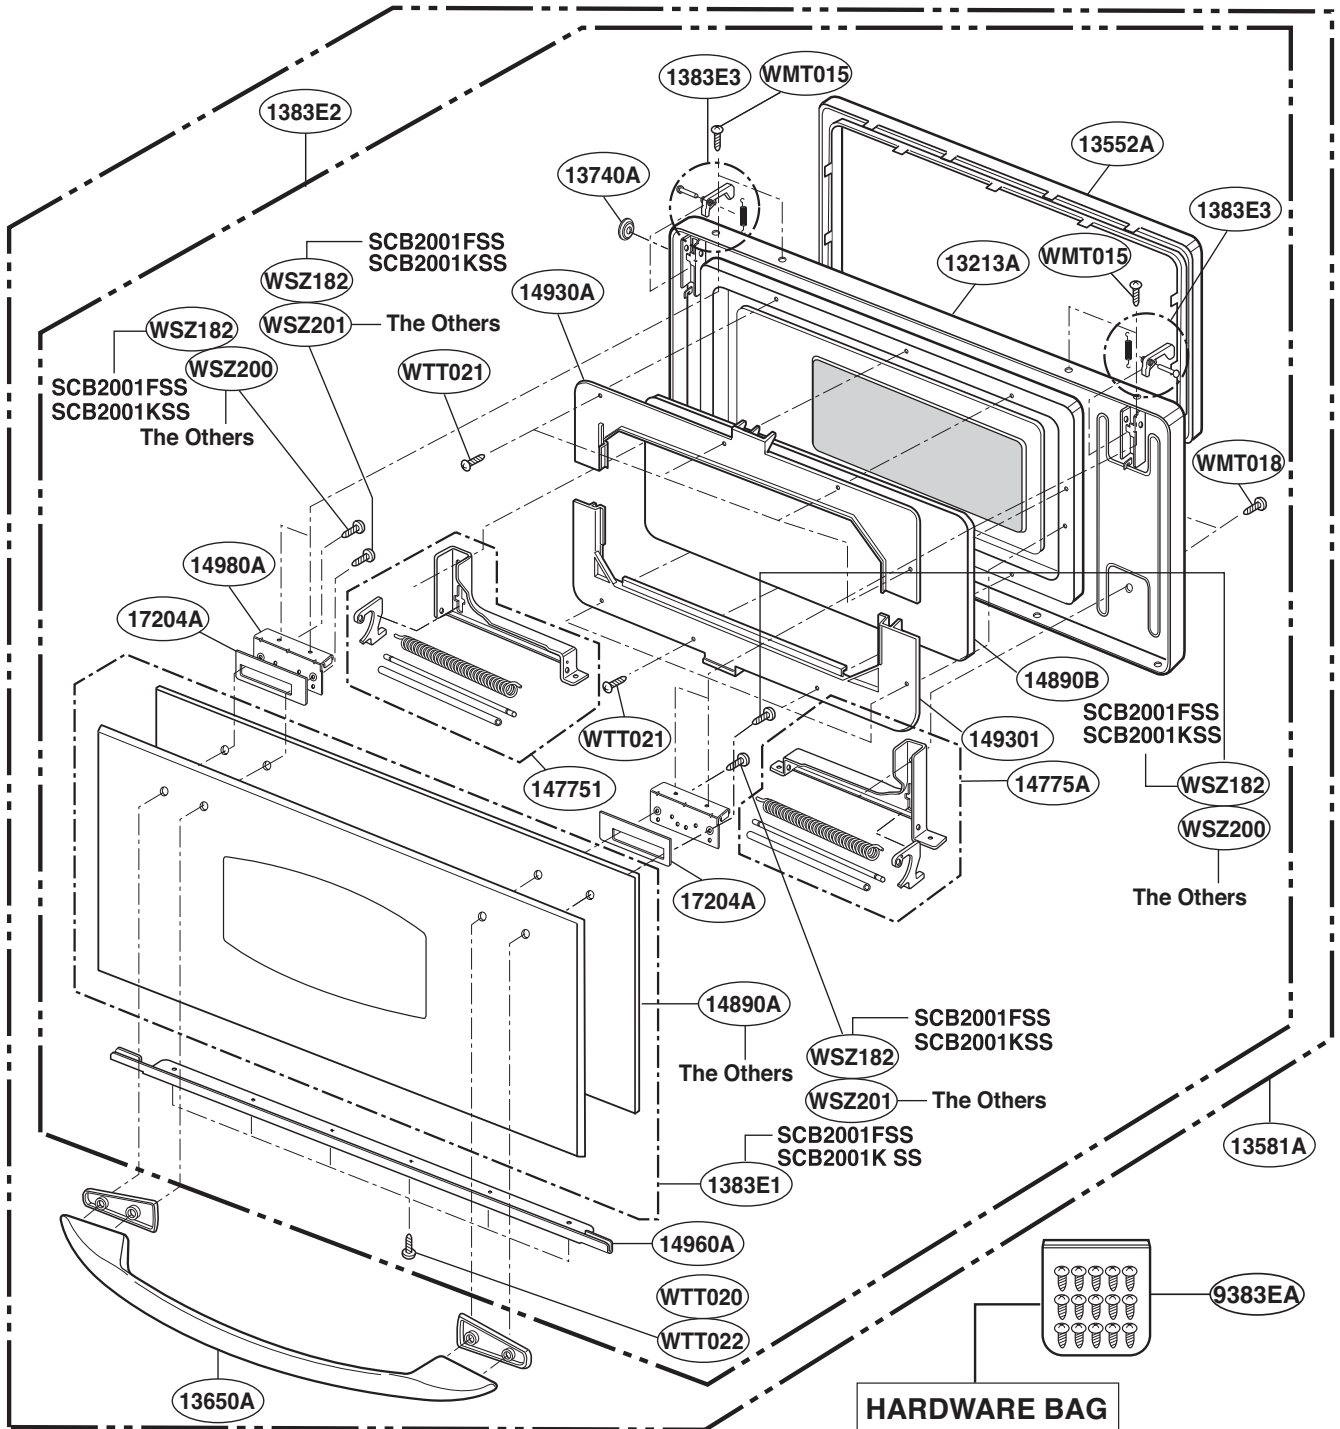

This Owner's Manual is provided and hosted by [Appliance Factory Parts](#).

GE SCB2000FCC03 Owner's Manual

[Shop genuine replacement parts for GE
SCB2000FCC03](#)

[Find Your GE Microwave Parts - Select From 3055 Models](#)

----- Manual continues below -----

EXPLODED VIEW

DOOR PARTS

Model: SCB2000FWW
SCB2000FBB
SCB2000FCC
SCB2001FSS
SCB2001KSS

P/No.:3828W5S4719

CONTROLLER PARTS

Model: SCB2000FWW
SCB2000FBB
SCB2000FCC
SCB2001FSS
SCB2001KSS

LATCH BOARD PARTS

Model: SCB2000FWW
SCB2000FBB
SCB2000FCC
SCB2001FSS
SCB2001KSS

¥ LEFT

¥ RIGHT

INTERIOR PARTS (I)

Model: SCB2000FWW
SCB2000FBB
SCB2000FCC
SCB2001FSS
SCB2001KSS

INTERIOR PARTS (II-I)

Model: SCB2000FBB 02
SCB2000FCC 02
SCB2000FWW 02
SCB2001FSS 02
SCB2001KSS 01

Check the rating label of Model and order SVC parts according to the Model No.

INTERIOR PARTS (II-II)

Model: SCB2000FBB 03
SCB2000FCC 03
SCB2000FWW 03
SCB2001KSS 02

Check the rating label of Model and order SVC parts according to the Model No.