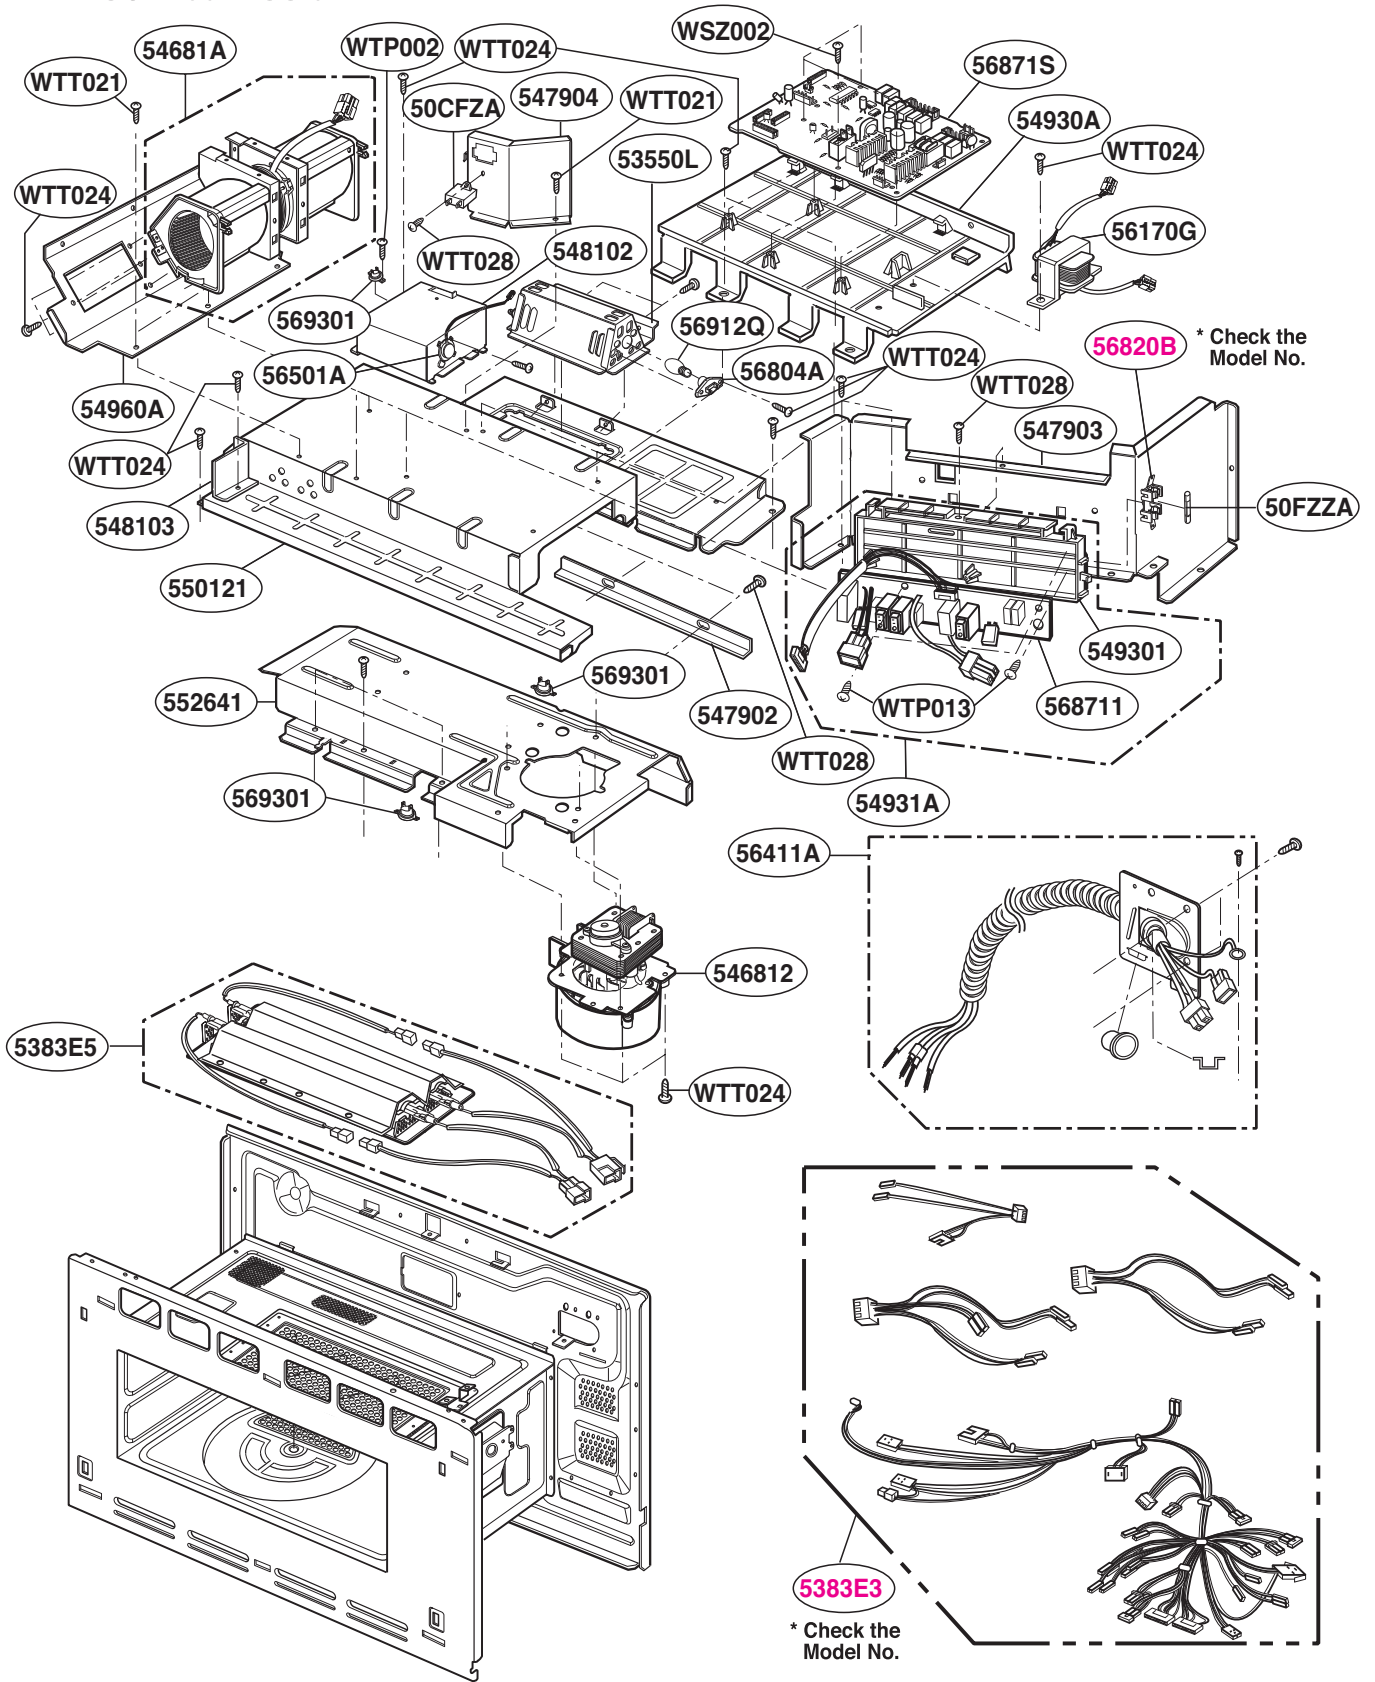

----- Manual continues below -----

EXPLODED VIEW

DOOR PARTS

Model: SCB2000FWW
SCB2000FBB
SCB2000FCC
SCB2001FSS
SCB2001KSS

P/No.:3828W5S4719

CONTROLLER PARTS

Model: SCB2000FWW
SCB2000FBB
SCB2000FCC
SCB2001FSS
SCB2001KSS

LATCH BOARD PARTS

Model: SCB2000FWW
SCB2000FBB
SCB2000FCC
SCB2001FSS
SCB2001KSS

¥ LEFT

¥ RIGHT

INTERIOR PARTS (I)

Model: SCB2000FWW
SCB2000FBB
SCB2000FCC
SCB2001FSS
SCB2001KSS

INTERIOR PARTS (II-I)

Model: SCB2000FBB 02
SCB2000FCC 02
SCB2000FWW 02
SCB2001FSS 02
SCB2001KSS 01

Check the rating label of Model and order SVC parts according to the Model No.

INTERIOR PARTS (II-II)

Model: SCB2000FBB 03
SCB2000FCC 03
SCB2000FWW 03
SCB2001KSS 02

Check the rating label of Model and order SVC parts according to the Model No.