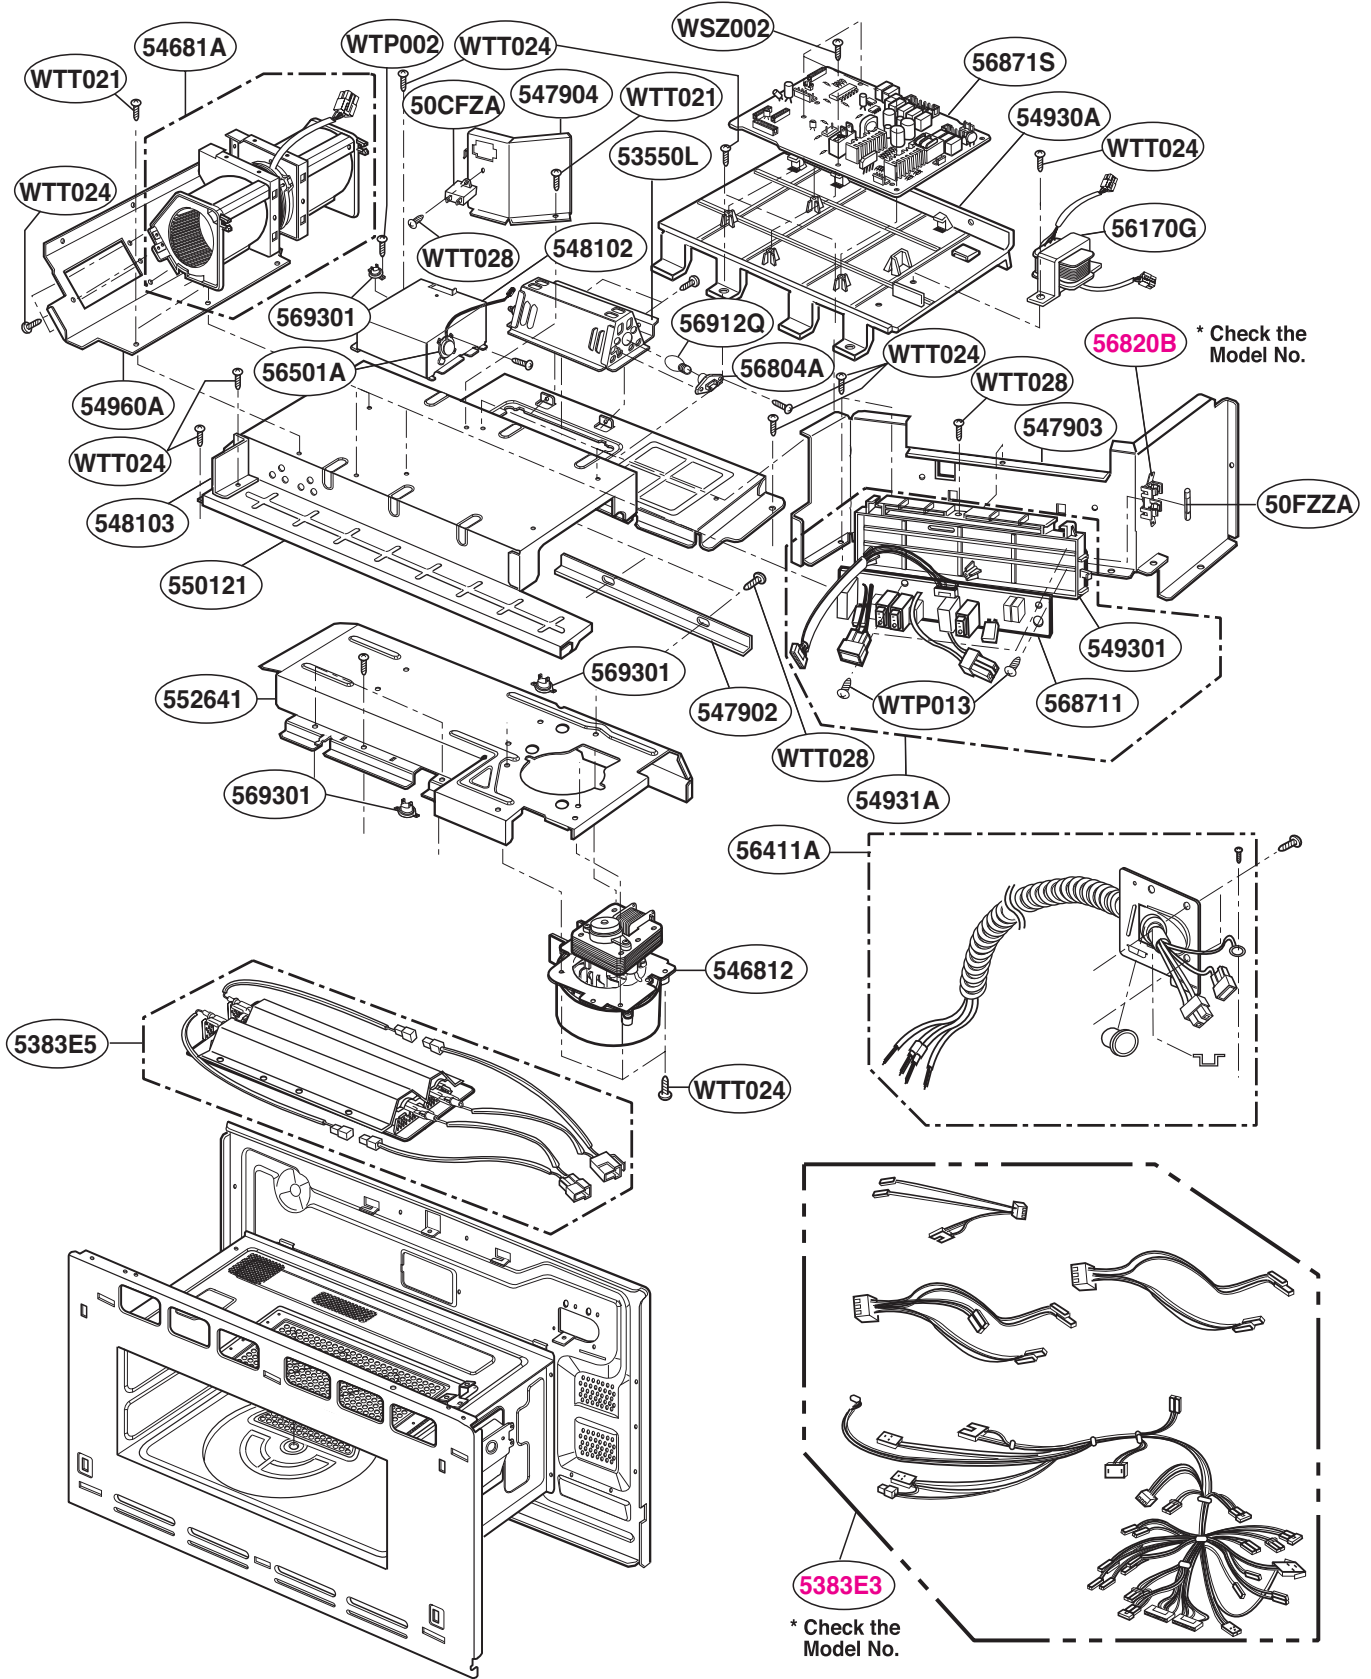

----- Manual continues below -----

EXPLODED VIEW

DOOR PARTS

Model: SCB2000FWW
SCB2000FBB
SCB2000FCC
SCB2001FSS
SCB2001KSS

P/No.:3828W5S4719

OVEN CAVITY PARTS

Model: SCB2000FWW
SCB2000FBB
SCB2000FCC
SCB2001FSS
SCB2001KSS

LATCH BOARD PARTS

Model: SCB2000FWW
SCB2000FBB
SCB2000FCC
SCB2001FSS
SCB2001KSS

¥ LEFT

¥ RIGHT

INTERIOR PARTS (I)

Model: SCB2000FWW
SCB2000FBB
SCB2000FCC
SCB2001FSS
SCB2001KSS

INTERIOR PARTS (II-I)

Model: SCB2000FBB 02
SCB2000FCC 02
SCB2000FWW 02
SCB2001FSS 02
SCB2001KSS 01

Check the rating label of Model and order SVC parts according to the Model No.

INTERIOR PARTS (II-II)

Model: SCB2000FBB 03
SCB2000FCC 03
SCB2000FWW 03
SCB2001KSS 02

Check the rating label of Model and order SVC parts according to the Model No.