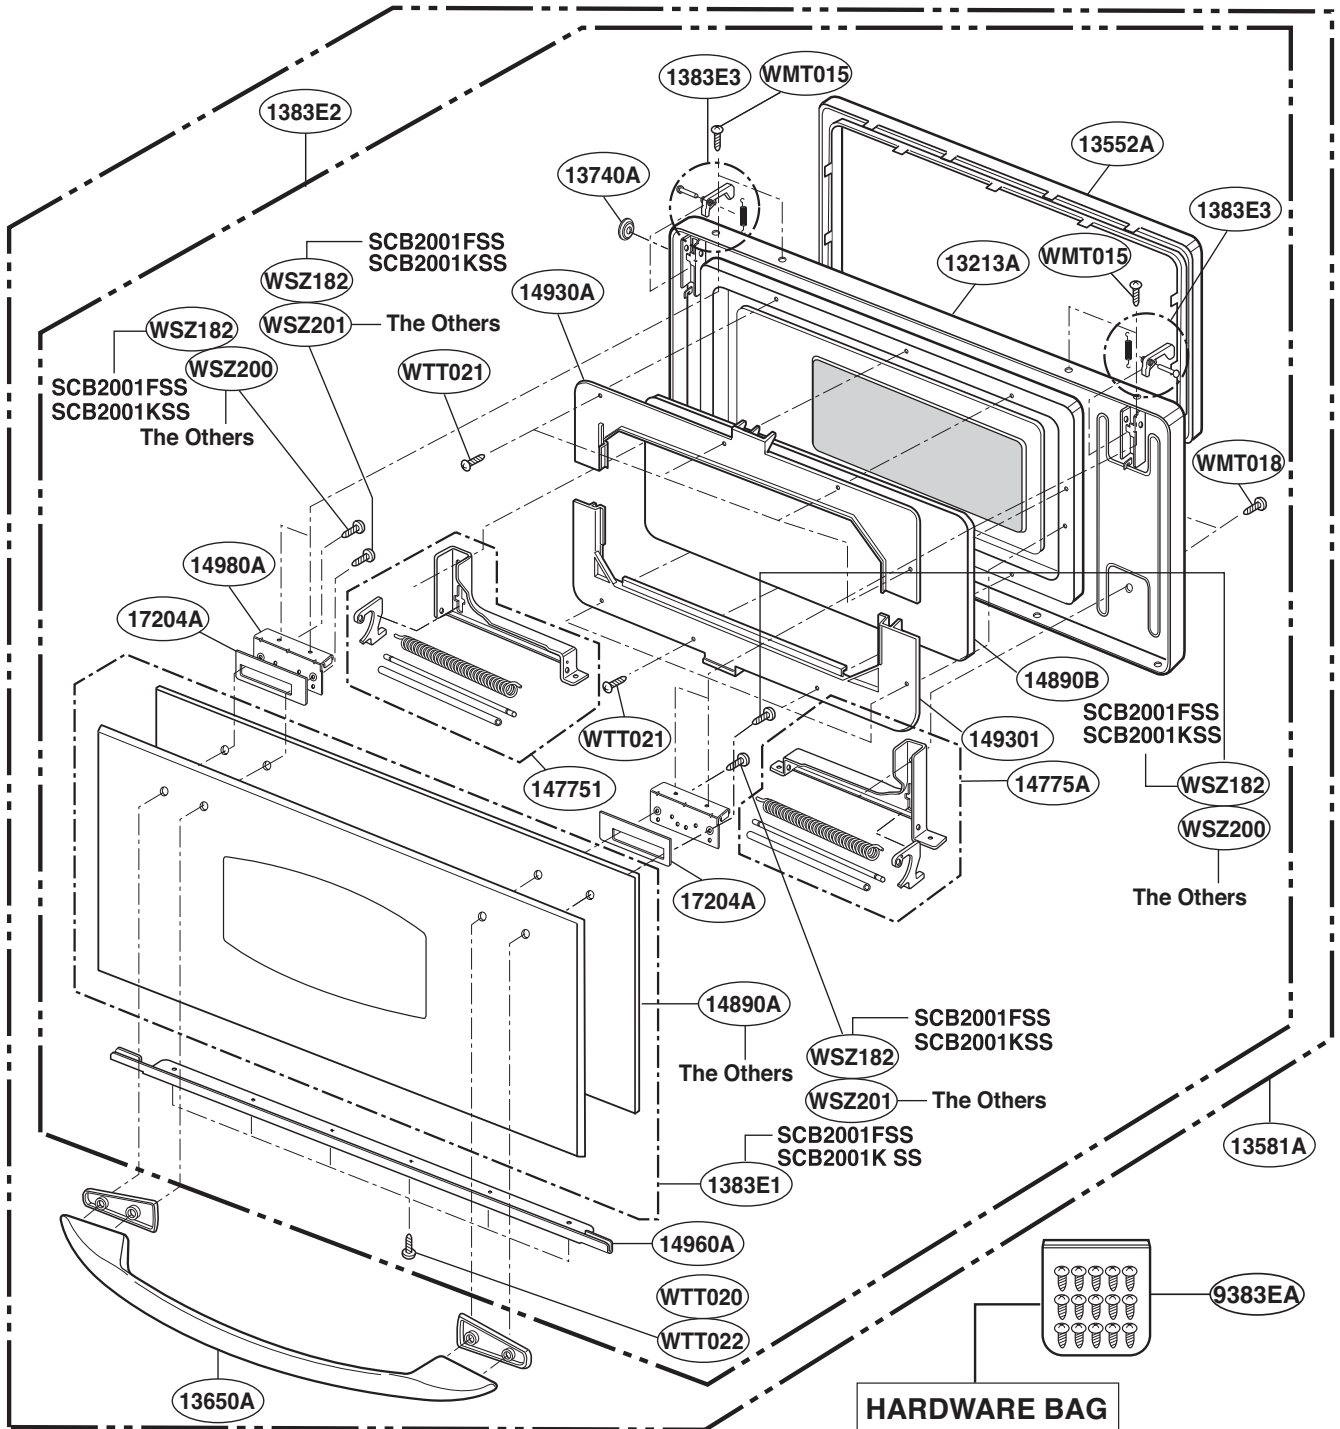

This Owner's Manual is provided and hosted by [Appliance Factory Parts](#).

GE SCB2000FWW01 Owner's Manual

[Shop genuine replacement parts for GE
SCB2000FWW01](#)

[Find Your GE Microwave Parts - Select From 3055 Models](#)

----- Manual continues below -----

EXPLODED VIEW

DOOR PARTS

Model: SCB2000FWW
SCB2000FBB
SCB2000FCC
SCB2001FSS
SCB2001KSS

P/No.:3828W5S4719

OVEN CAVITY PARTS

Model: SCB2000FWW
SCB2000FBB
SCB2000FCC
SCB2001FSS
SCB2001KSS

LATCH BOARD PARTS

Model: SCB2000FWW
SCB2000FBB
SCB2000FCC
SCB2001FSS
SCB2001KSS

¥ LEFT

¥ RIGHT

INTERIOR PARTS (I)

Model: SCB2000FWW
SCB2000FBB
SCB2000FCC
SCB2001FSS
SCB2001KSS

INTERIOR PARTS (II-I)

Model: SCB2000FBB 02
SCB2000FCC 02
SCB2000FWW 02
SCB2001FSS 02
SCB2001KSS 01

Check the rating label of Model and order SVC parts according to the Model No.

INTERIOR PARTS (II-II)

Model: SCB2000FBB 03
SCB2000FCC 03
SCB2000FWW 03
SCB2001KSS 02

Check the rating label of Model and order SVC parts according to the Model No.