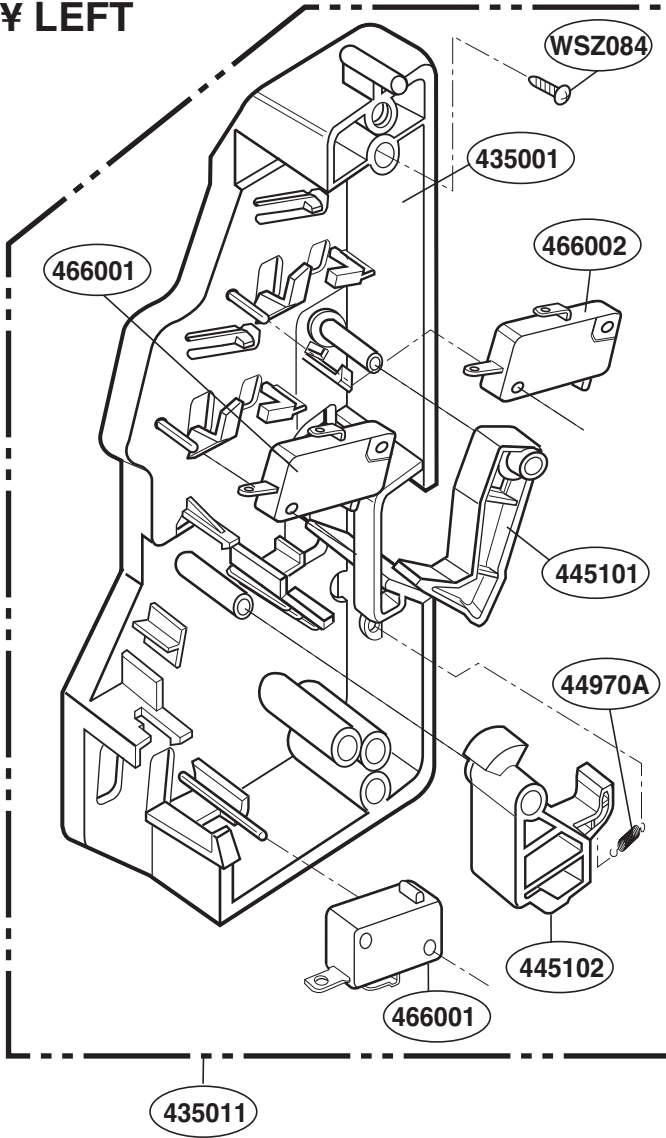

----- Manual continues below -----

EXPLODED VIEW

DOOR PARTS

Model: SCB2000FWW
SCB2000FBB
SCB2000FCC
SCB2001FSS
SCB2001KSS

P/No.:3828W5S4719

OVEN CAVITY PARTS

Model: SCB2000FWW
SCB2000FBB
SCB2000FCC
SCB2001FSS
SCB2001KSS

LATCH BOARD PARTS

Model: SCB2000FWW
SCB2000FBB
SCB2000FCC
SCB2001FSS
SCB2001KSS

¥ LEFT

¥ RIGHT

INTERIOR PARTS (I)

Model: SCB2000FWW
SCB2000FBB
SCB2000FCC
SCB2001FSS
SCB2001KSS

INTERIOR PARTS (II-I)

Model: SCB2000FBB 02
SCB2000FCC 02
SCB2000FWW 02
SCB2001FSS 02
SCB2001KSS 01

Check the rating label of Model and order SVC parts according to the Model No.

INTERIOR PARTS (II-II)

Model: SCB2000FBB 03
SCB2000FCC 03
SCB2000FWW 03
SCB2001KSS 02

Check the rating label of Model and order SVC parts according to the Model No.