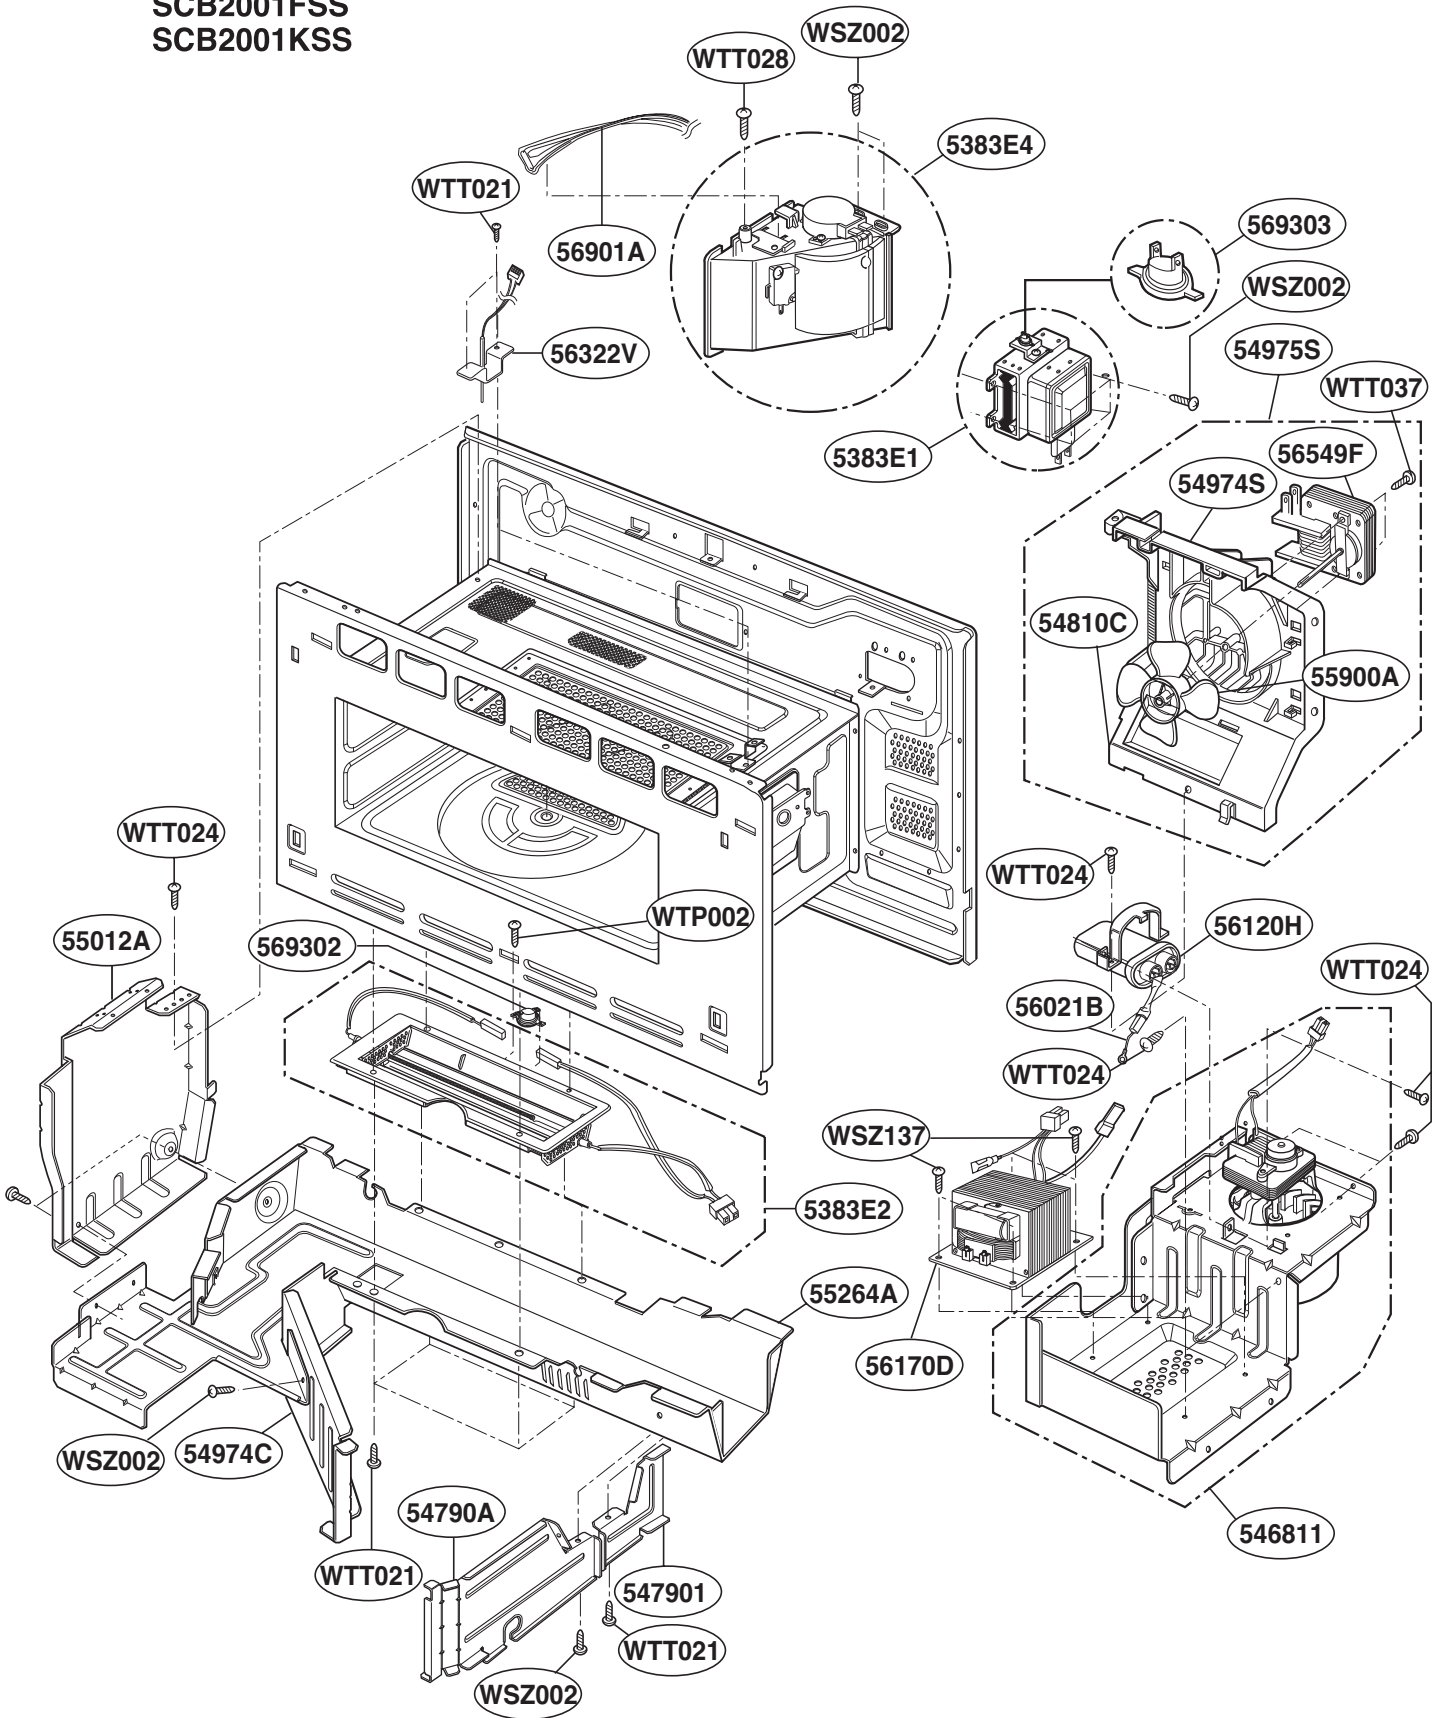

----- Manual continues below -----

EXPLODED VIEW

DOOR PARTS

Model: SCB2000FWW
SCB2000FBB
SCB2000FCC
SCB2001FSS
SCB2001KSS

P/No.:3828W5S4719

OVEN CAVITY PARTS

Model: SCB2000FWW
SCB2000FBB
SCB2000FCC
SCB2001FSS
SCB2001KSS

LATCH BOARD PARTS

Model: SCB2000FWW
SCB2000FBB
SCB2000FCC
SCB2001FSS
SCB2001KSS

¥ LEFT

¥ RIGHT

INTERIOR PARTS (I)

Model: SCB2000FWW
SCB2000FBB
SCB2000FCC
SCB2001FSS
SCB2001KSS

INTERIOR PARTS (II-I)

Model: SCB2000FBB 02
SCB2000FCC 02
SCB2000FWW 02
SCB2001FSS 02
SCB2001KSS 01

Check the rating label of Model and order SVC parts according to the Model No.

INTERIOR PARTS (II-II)

Model: SCB2000FBB 03
SCB2000FCC 03
SCB2000FWW 03
SCB2001KSS 02

Check the rating label of Model and order SVC parts according to the Model No.