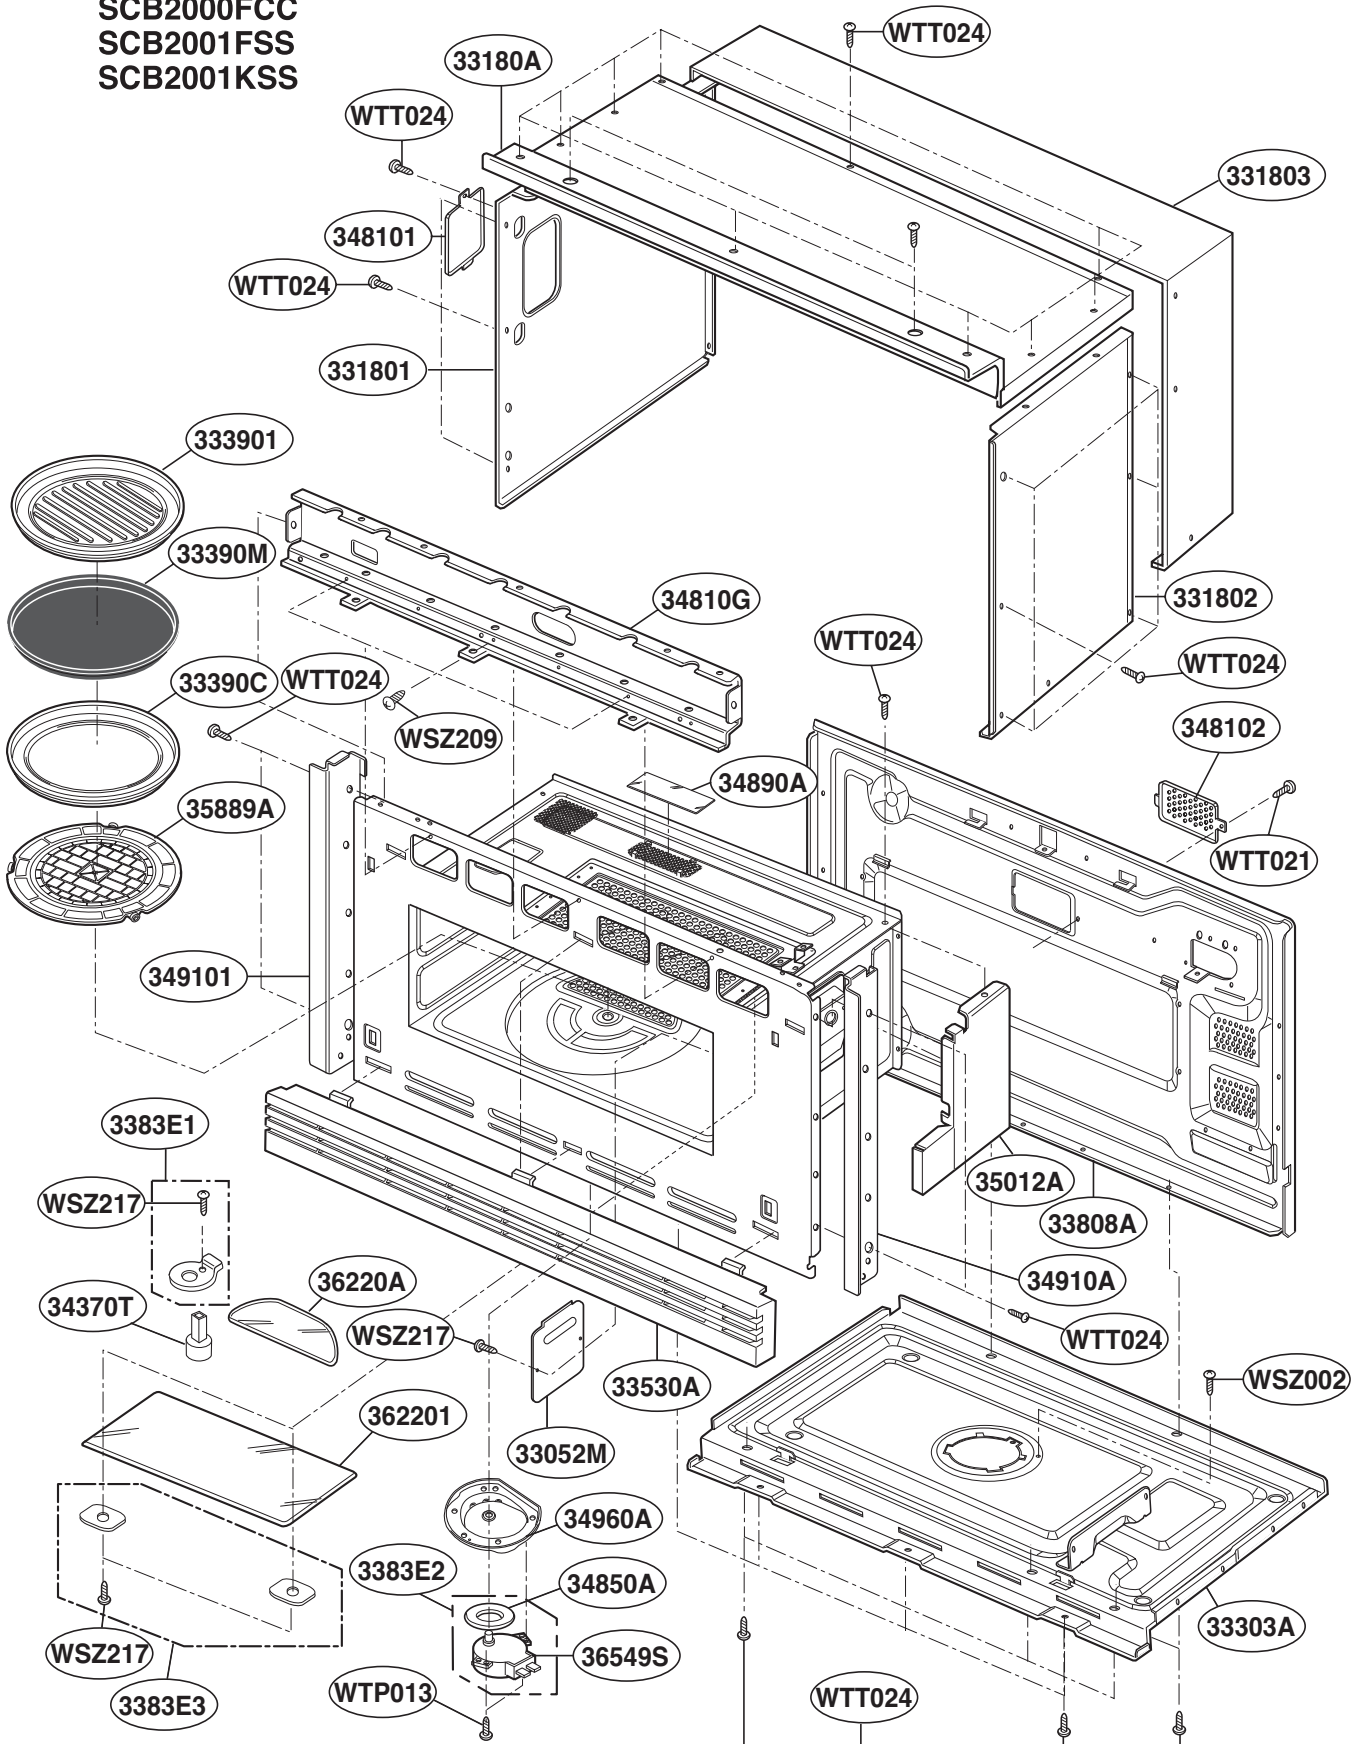

----- Manual continues below -----

EXPLODED VIEW

DOOR PARTS

Model: SCB2000FWW
SCB2000FBB
SCB2000FCC
SCB2001FSS
SCB2001KSS

P/No.:3828W5S4719

OVEN CAVITY PARTS

Model: SCB2000FWW
SCB2000FBB
SCB2000FCC
SCB2001FSS
SCB2001KSS

LATCH BOARD PARTS

Model: SCB2000FWW
SCB2000FBB
SCB2000FCC
SCB2001FSS
SCB2001KSS

¥ LEFT

¥ RIGHT

INTERIOR PARTS (I)

Model: SCB2000FWW
SCB2000FBB
SCB2000FCC
SCB2001FSS
SCB2001KSS

INTERIOR PARTS (II-I)

Model: SCB2000FBB 02
SCB2000FCC 02
SCB2000FWW 02
SCB2001FSS 02
SCB2001KSS 01

Check the rating label of Model and order SVC parts according to the Model No.

INTERIOR PARTS (II-II)

Model: SCB2000FBB 03
SCB2000FCC 03
SCB2000FWW 03
SCB2001KSS 02

Check the rating label of Model and order SVC parts according to the Model No.