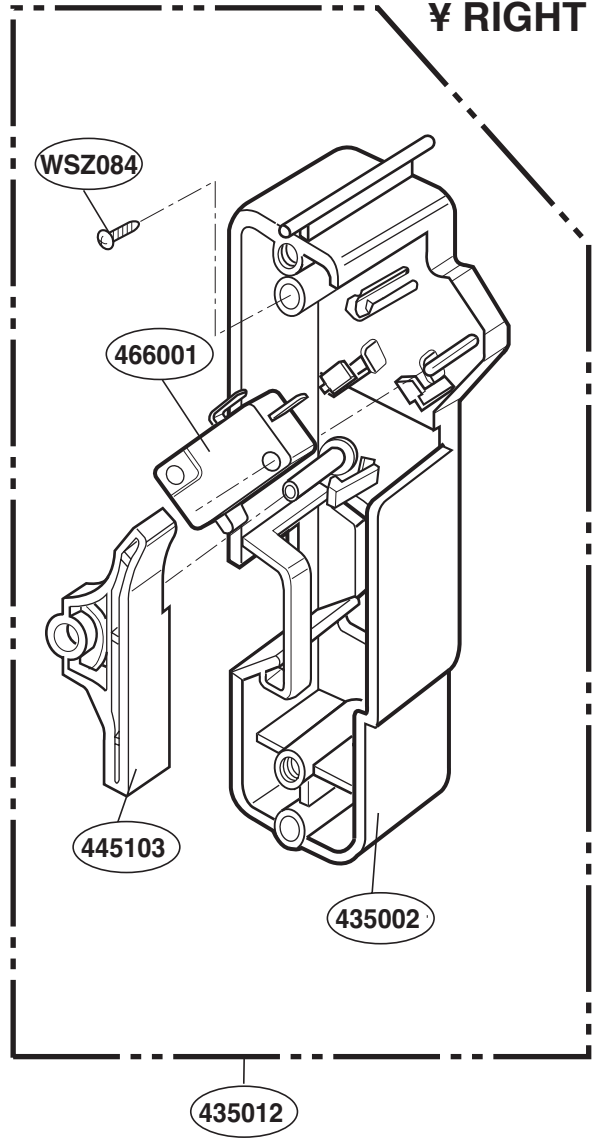

----- Manual continues below -----

EXPLODED VIEW

DOOR PARTS

Model: SCB2000FWW
SCB2000FBB
SCB2000FCC
SCB2001FSS
SCB2001KSS

P/No.:3828W5S4719

OVEN CAVITY PARTS

Model: SCB2000FWW
SCB2000FBB
SCB2000FCC
SCB2001FSS
SCB2001KSS

LATCH BOARD PARTS

Model: SCB2000FWW
SCB2000FBB
SCB2000FCC
SCB2001FSS
SCB2001KSS

¥ LEFT

¥ RIGHT

INTERIOR PARTS (I)

Model: SCB2000FWW
SCB2000FBB
SCB2000FCC
SCB2001FSS
SCB2001KSS

INTERIOR PARTS (II-I)

Model: SCB2000FBB 02
SCB2000FCC 02
SCB2000FWW 02
SCB2001FSS 02
SCB2001KSS 01

Check the rating label of Model and order SVC parts according to the Model No.

INTERIOR PARTS (II-II)

Model: SCB2000FBB 03
SCB2000FCC 03
SCB2000FWW 03
SCB2001KSS 02

Check the rating label of Model and order SVC parts according to the Model No.