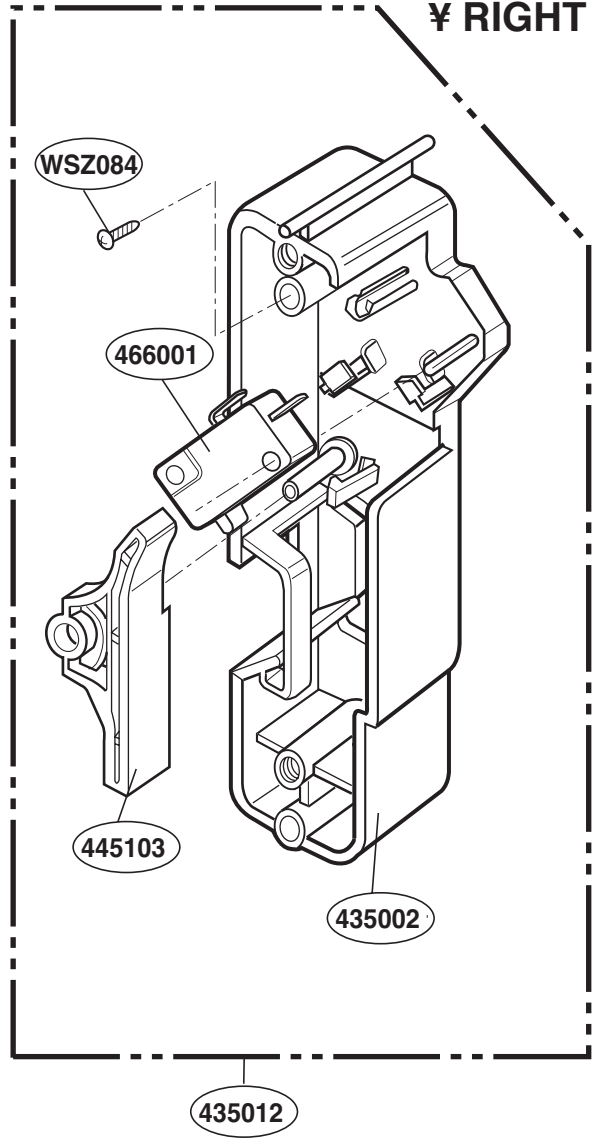

----- Manual continues below -----

EXPLODED VIEW

DOOR PARTS

Model: SCB2000FWW
SCB2000FBB
SCB2000FCC
SCB2001FSS
SCB2001KSS

CONTROLLER PARTS

Model: SCB2000FWW
SCB2000FBB
SCB2000FCC
SCB2001FSS
SCB2001KSS

OVEN CAVITY PARTS

Model: SCB2000FWW
SCB2000FBB
SCB2000FCC
SCB2001FSS
SCB2001KSS

LATCH BOARD PARTS

Model: SCB2000FWW
SCB2000FBB
SCB2000FCC
SCB2001FSS
SCB2001KSS

¥ LEFT

¥ RIGHT

INTERIOR PARTS (I)

Model: SCB2000FWW
SCB2000FBB
SCB2000FCC
SCB2001FSS
SCB2001KSS

INTERIOR PARTS (II-II)

Model: SCB2000FBB 03
SCB2000FCC 03
SCB2000FWW 03
SCB2001KSS 02

Check the rating label of Model and order SVC parts according to the Model No.