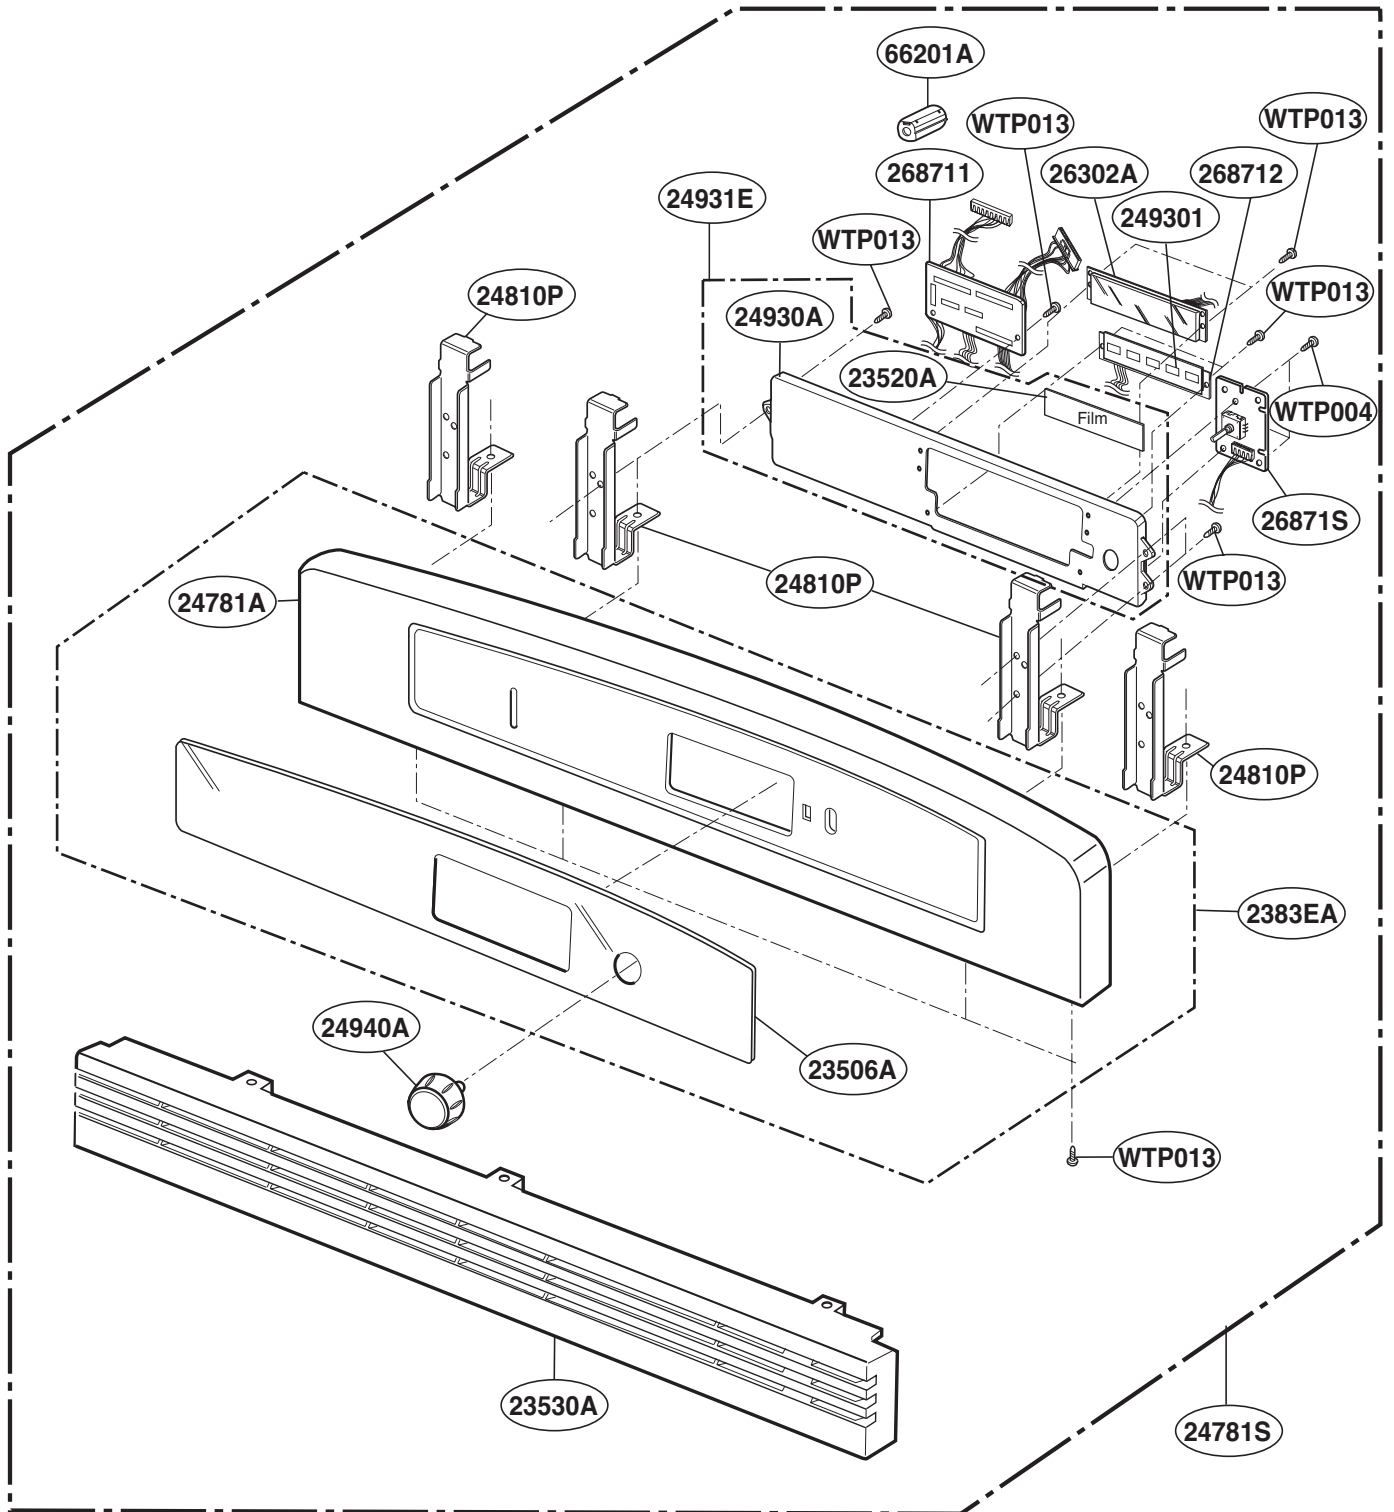

----- Manual continues below -----

EXPLODED VIEW

DOOR PARTS

Model: SCB2000FWW
SCB2000FBB
SCB2000FCC
SCB2001FSS
SCB2001KSS

CONTROLLER PARTS

Model: SCB2000FWW
SCB2000FBB
SCB2000FCC
SCB2001FSS
SCB2001KSS

OVEN CAVITY PARTS

Model: SCB2000FWW
SCB2000FBB
SCB2000FCC
SCB2001FSS
SCB2001KSS

LATCH BOARD PARTS

Model: SCB2000FWW
SCB2000FBB
SCB2000FCC
SCB2001FSS
SCB2001KSS

¥ LEFT

¥ RIGHT

INTERIOR PARTS (I)

Model: SCB2000FWW
SCB2000FBB
SCB2000FCC
SCB2001FSS
SCB2001KSS

INTERIOR PARTS (II-II)

Model: SCB2000FBB 03
SCB2000FCC 03
SCB2000FWW 03
SCB2001KSS 02

Check the rating label of Model and order SVC parts according to the Model No.