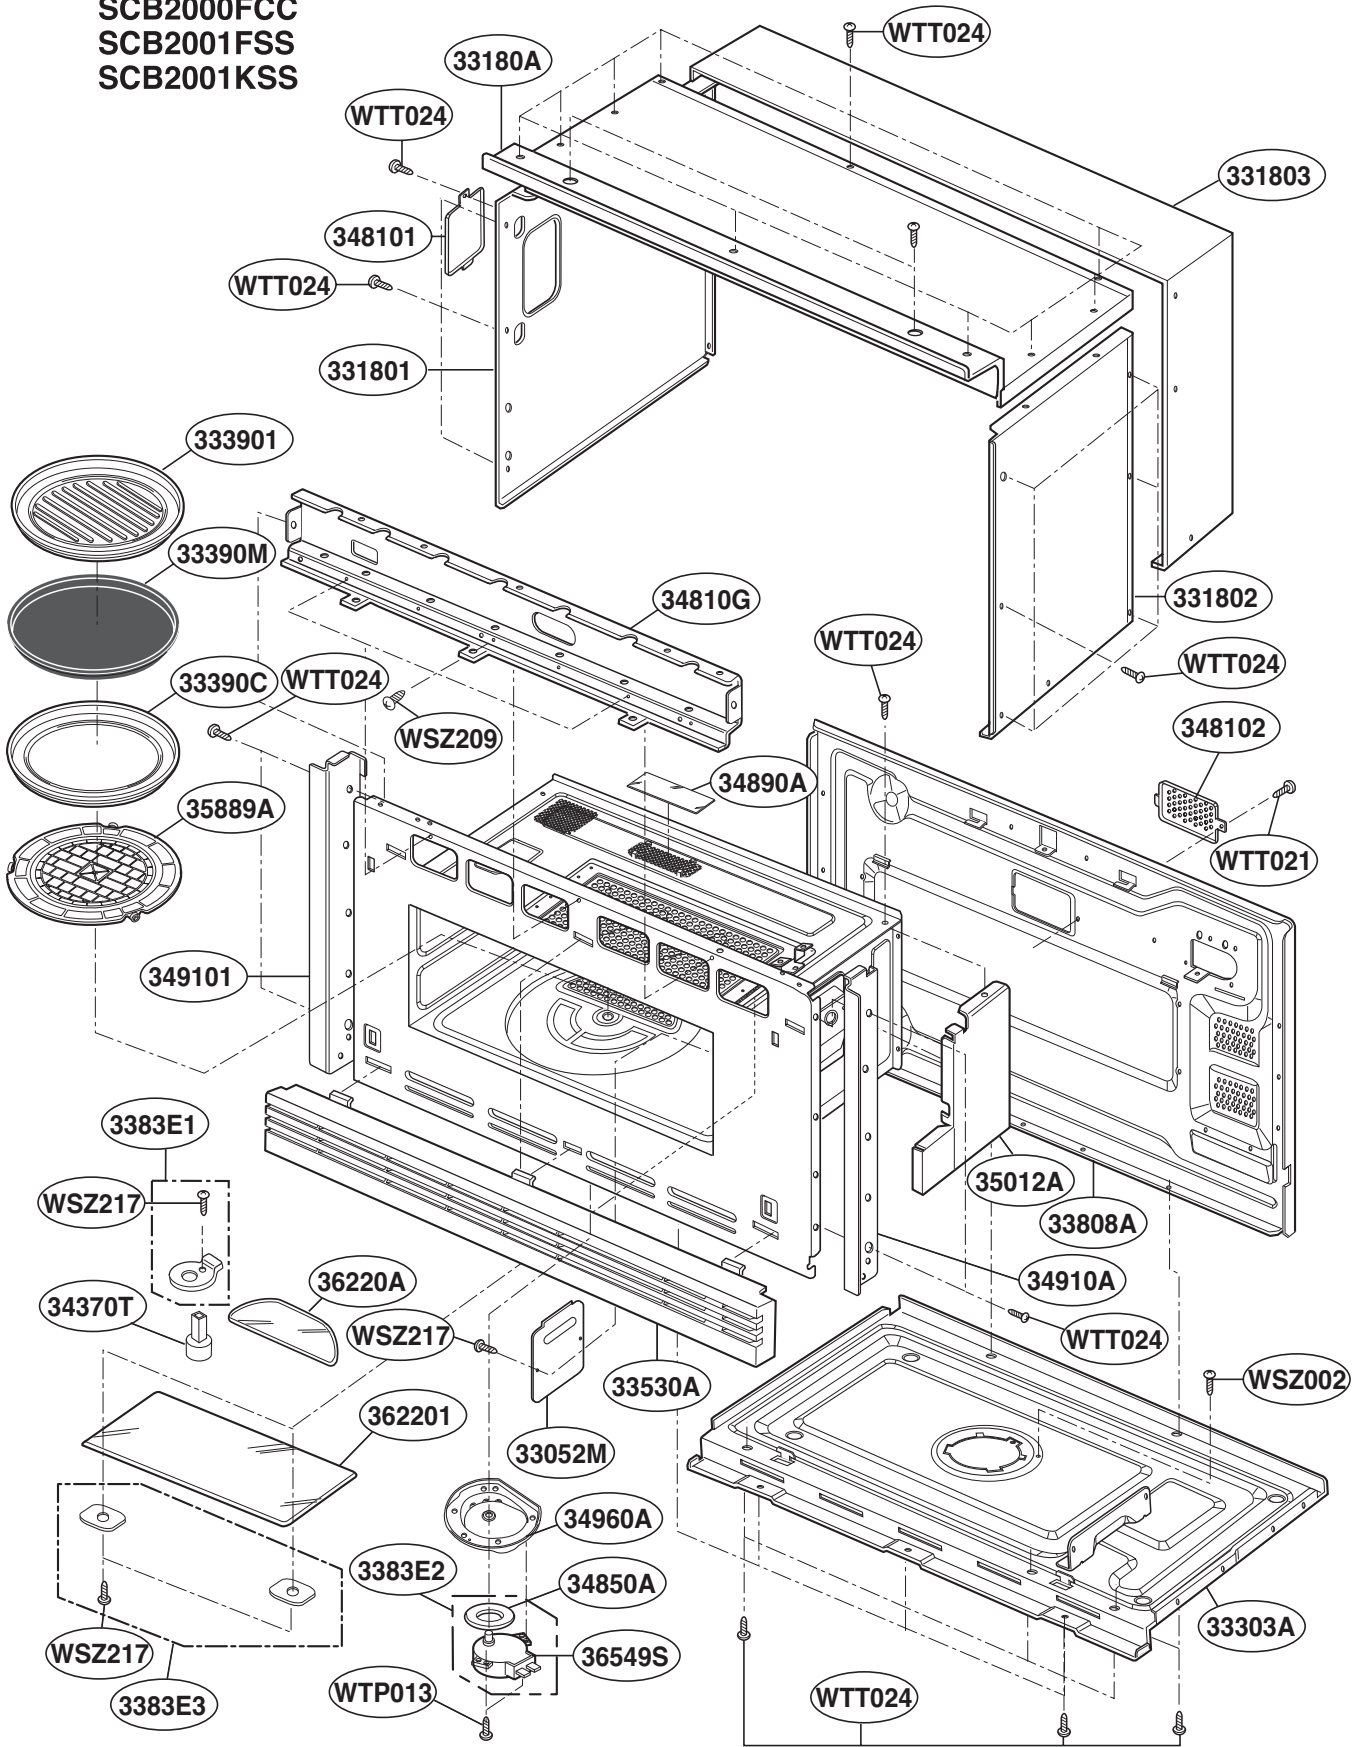

----- Manual continues below -----

EXPLODED VIEW

DOOR PARTS

Model: SCB2000FWW
SCB2000FBB
SCB2000FCC
SCB2001FSS
SCB2001KSS

CONTROLLER PARTS

Model: SCB2000FWW
SCB2000FBB
SCB2000FCC
SCB2001FSS
SCB2001KSS

OVEN CAVITY PARTS

Model: SCB2000FWW
SCB2000FBB
SCB2000FCC
SCB2001FSS
SCB2001KSS

LATCH BOARD PARTS

Model: SCB2000FWW
SCB2000FBB
SCB2000FCC
SCB2001FSS
SCB2001KSS

¥ LEFT

¥ RIGHT

INTERIOR PARTS (I)

Model: SCB2000FWW
SCB2000FBB
SCB2000FCC
SCB2001FSS
SCB2001KSS

INTERIOR PARTS (II-II)

Model: SCB2000FBB 03
SCB2000FCC 03
SCB2000FWW 03
SCB2001KSS 02

Check the rating label of Model and order SVC parts according to the Model No.