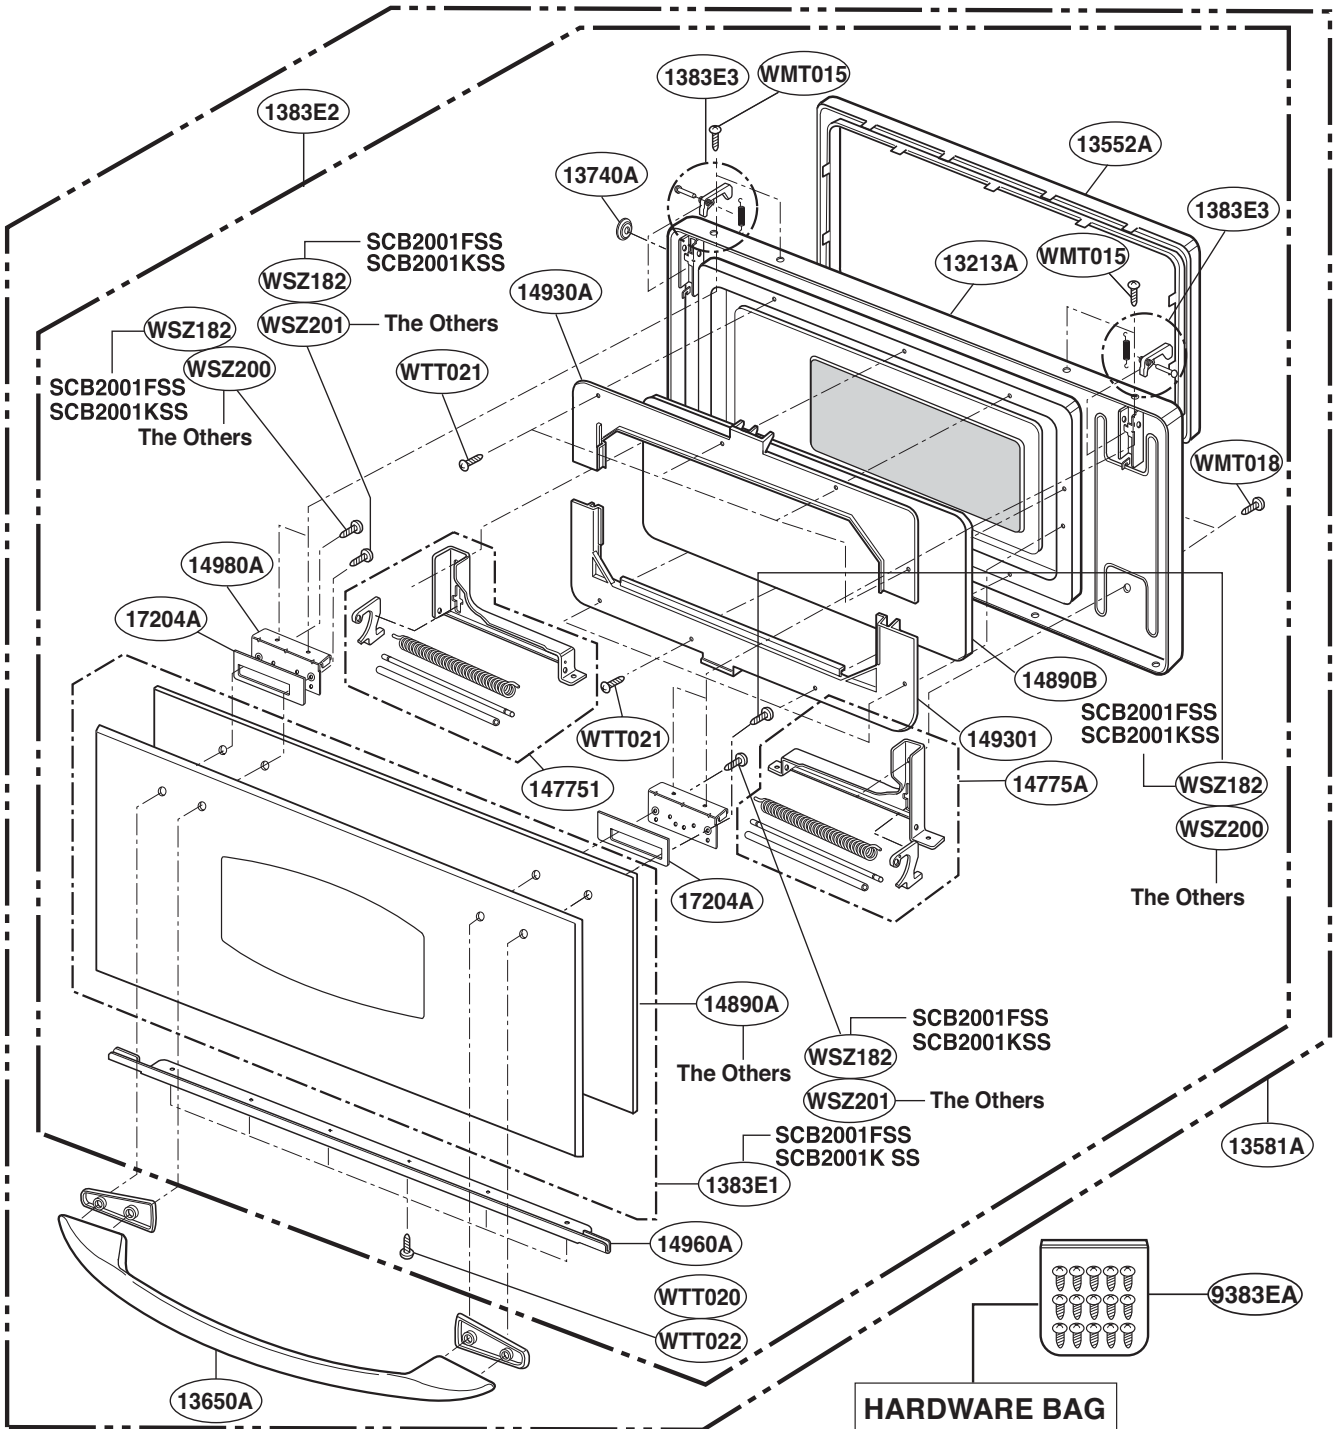

This Owner's Manual is provided and hosted by [Appliance Factory Parts](#).

GE SCB2000FWW02 Owner's Manual

[Shop genuine replacement parts for GE
SCB2000FWW02](#)

[Find Your GE Microwave Parts - Select From 3055 Models](#)

----- Manual continues below -----

EXPLODED VIEW

DOOR PARTS

Model: SCB2000FWW
SCB2000FBB
SCB2000FCC
SCB2001FSS
SCB2001KSS

CONTROLLER PARTS

Model: SCB2000FWW
SCB2000FBB
SCB2000FCC
SCB2001FSS
SCB2001KSS

OVEN CAVITY PARTS

Model: SCB2000FWW
SCB2000FBB
SCB2000FCC
SCB2001FSS
SCB2001KSS

LATCH BOARD PARTS

Model: SCB2000FWW
SCB2000FBB
SCB2000FCC
SCB2001FSS
SCB2001KSS

¥ LEFT

¥ RIGHT

INTERIOR PARTS (I)

Model: SCB2000FWW
SCB2000FBB
SCB2000FCC
SCB2001FSS
SCB2001KSS

INTERIOR PARTS (II-II)

Model: SCB2000FBB 03
SCB2000FCC 03
SCB2000FWW 03
SCB2001KSS 02

Check the rating label of Model and order SVC parts according to the Model No.