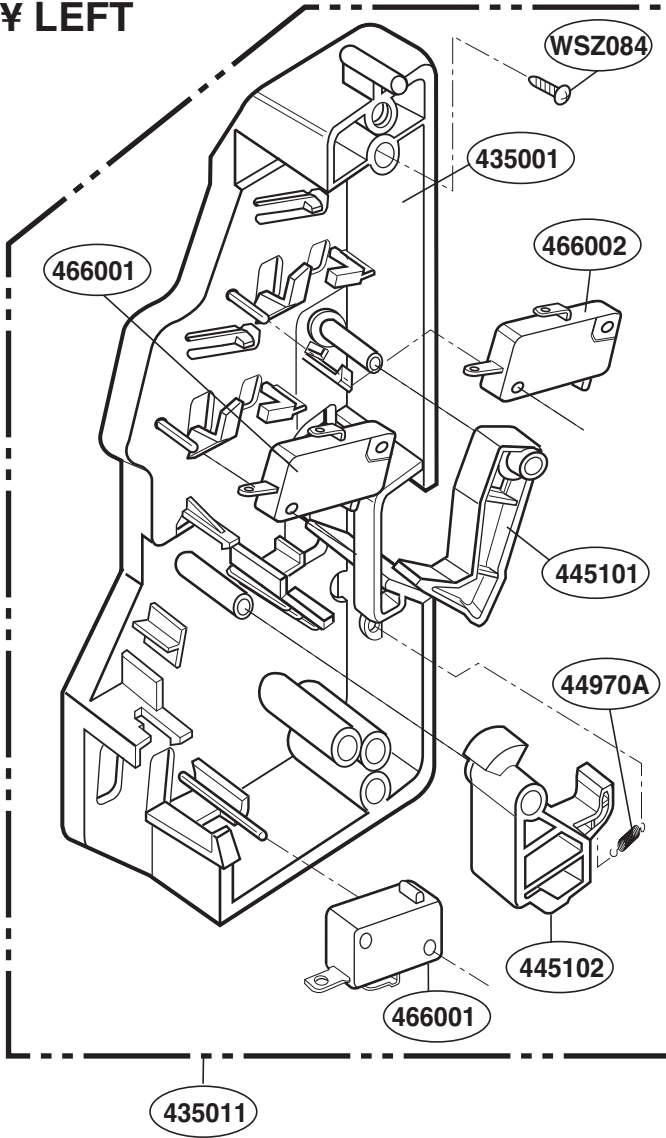

----- Manual continues below -----

EXPLODED VIEW

DOOR PARTS

Model: SCB2000FWW
SCB2000FBB
SCB2000FCC
SCB2001FSS
SCB2001KSS

CONTROLLER PARTS

Model: SCB2000FWW
SCB2000FBB
SCB2000FCC
SCB2001FSS
SCB2001KSS

OVEN CAVITY PARTS

Model: SCB2000FWW
SCB2000FBB
SCB2000FCC
SCB2001FSS
SCB2001KSS

LATCH BOARD PARTS

Model: SCB2000FWW
SCB2000FBB
SCB2000FCC
SCB2001FSS
SCB2001KSS

¥ LEFT

¥ RIGHT

INTERIOR PARTS (I)

Model: SCB2000FWW
SCB2000FBB
SCB2000FCC
SCB2001FSS
SCB2001KSS

INTERIOR PARTS (II-II)

Model: SCB2000FBB 03
SCB2000FCC 03
SCB2000FWW 03
SCB2001KSS 02

Check the rating label of Model and order SVC parts according to the Model No.