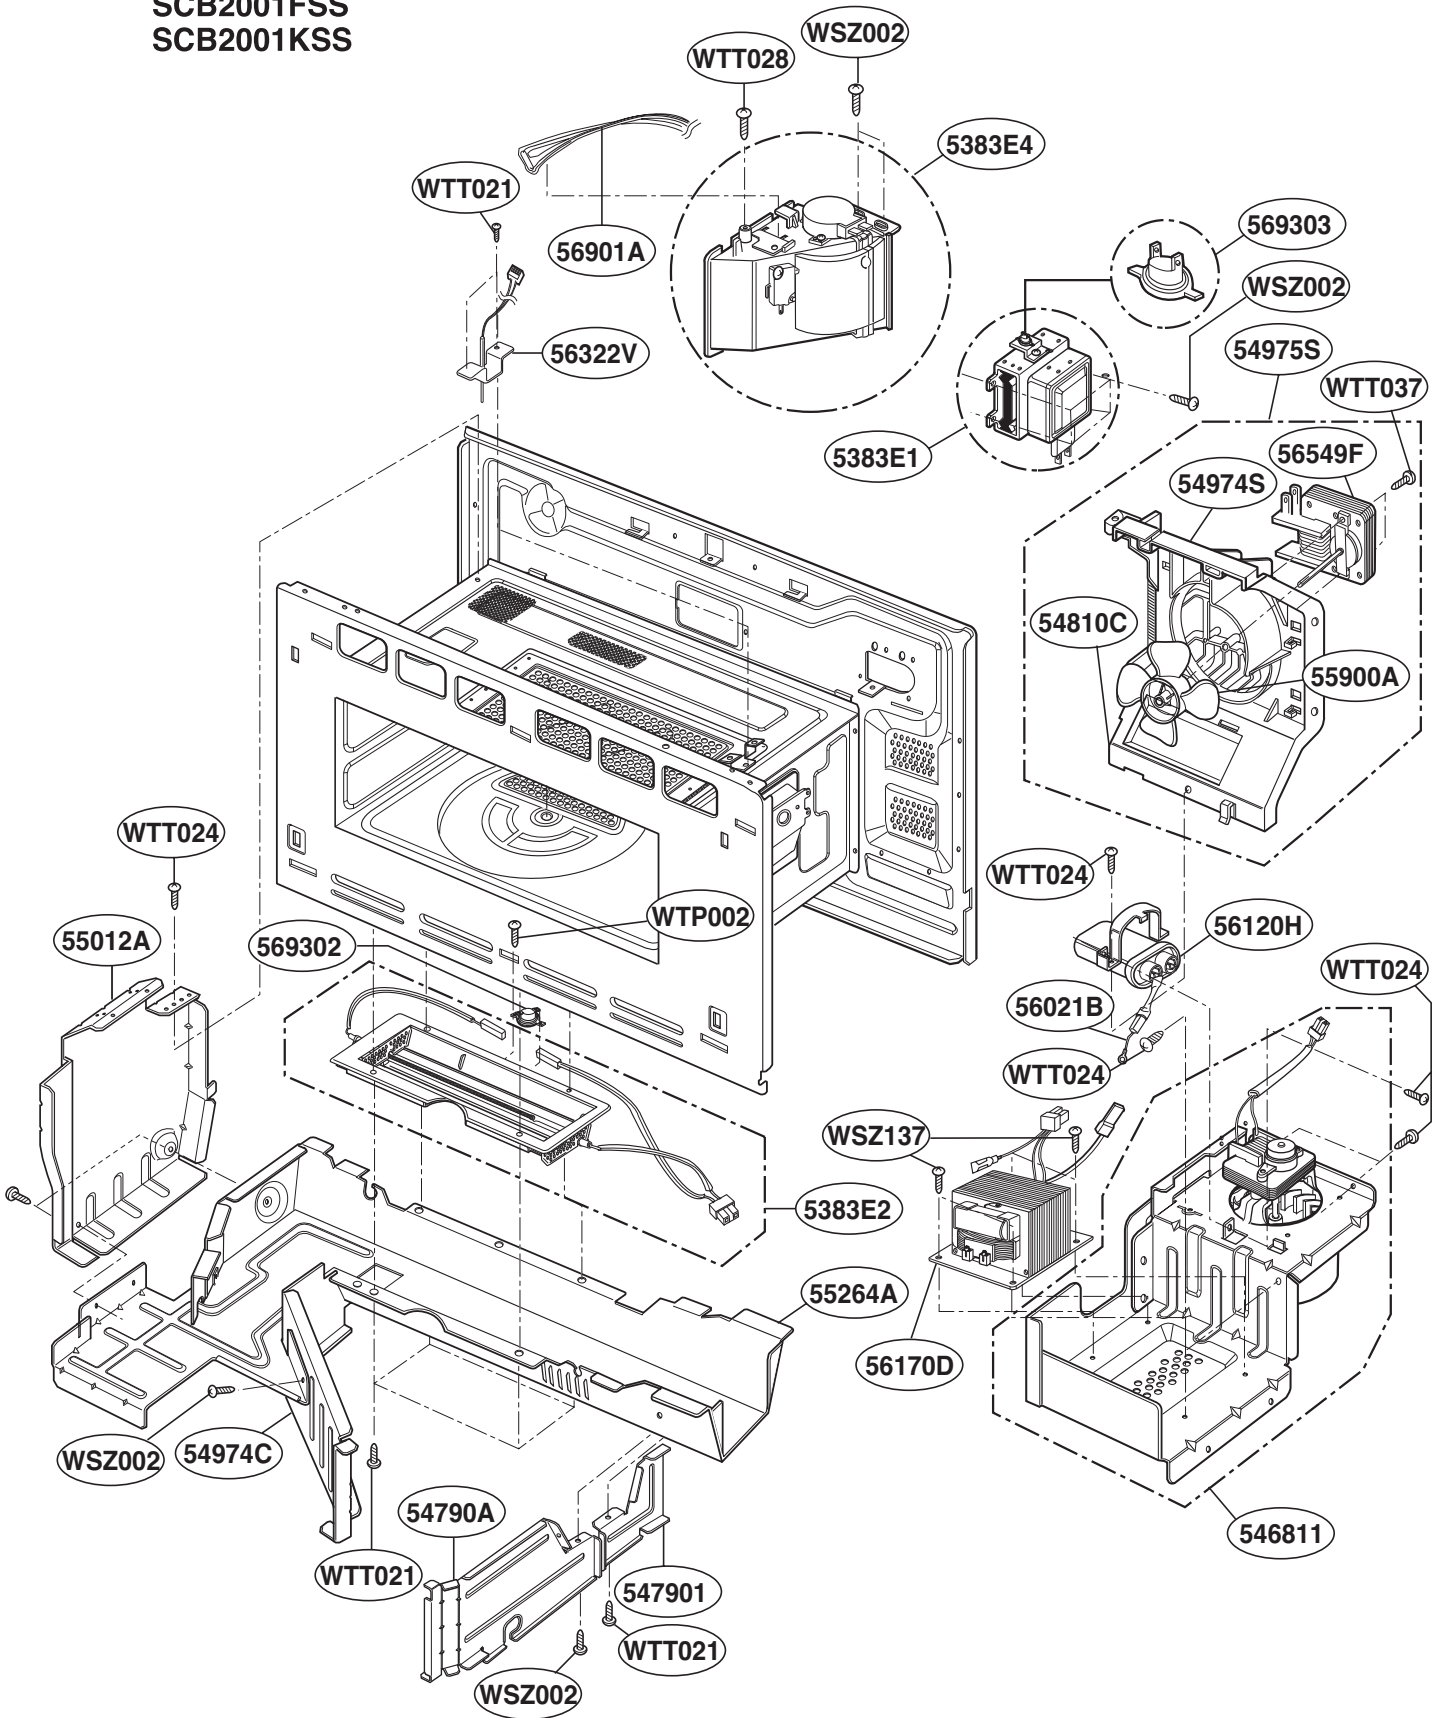

----- Manual continues below -----

EXPLODED VIEW

DOOR PARTS

Model: SCB2000FWW
SCB2000FBB
SCB2000FCC
SCB2001FSS
SCB2001KSS

CONTROLLER PARTS

Model: SCB2000FWW
SCB2000FBB
SCB2000FCC
SCB2001FSS
SCB2001KSS

OVEN CAVITY PARTS

Model: SCB2000FWW
SCB2000FBB
SCB2000FCC
SCB2001FSS
SCB2001KSS

LATCH BOARD PARTS

Model: SCB2000FWW
SCB2000FBB
SCB2000FCC
SCB2001FSS
SCB2001KSS

¥ LEFT

¥ RIGHT

INTERIOR PARTS (I)

Model: SCB2000FWW
SCB2000FBB
SCB2000FCC
SCB2001FSS
SCB2001KSS

INTERIOR PARTS (II-II)

Model: SCB2000FBB 03
SCB2000FCC 03
SCB2000FWW 03
SCB2001KSS 02

Check the rating label of Model and order SVC parts according to the Model No.