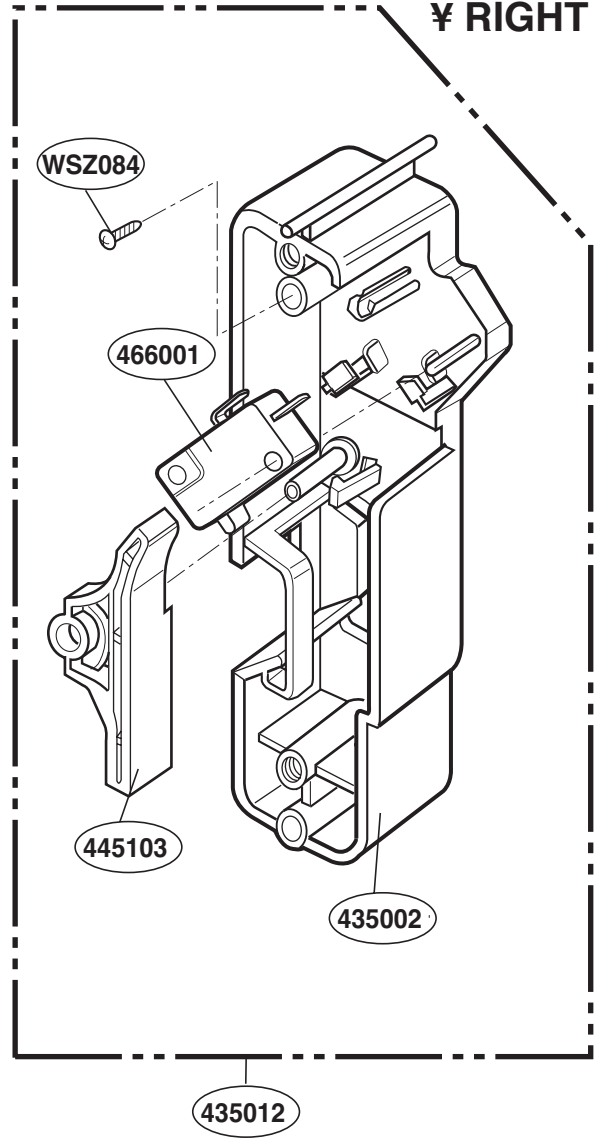

----- Manual continues below -----

EXPLODED VIEW

DOOR PARTS

Model: SCB2000FWW
SCB2000FBB
SCB2000FCC
SCB2001FSS
SCB2001KSS

P/No.:3828W5S4719

CONTROLLER PARTS

Model: SCB2000FWW
SCB2000FBB
SCB2000FCC
SCB2001FSS
SCB2001KSS

OVEN CAVITY PARTS

Model: SCB2000FWW
SCB2000FBB
SCB2000FCC
SCB2001FSS
SCB2001KSS

LATCH BOARD PARTS

Model: SCB2000FWW
SCB2000FBB
SCB2000FCC
SCB2001FSS
SCB2001KSS

¥ LEFT

¥ RIGHT

INTERIOR PARTS (I)

Model: SCB2000FWW
SCB2000FBB
SCB2000FCC
SCB2001FSS
SCB2001KSS

INTERIOR PARTS (II-I)

Model: SCB2000FBB 02
SCB2000FCC 02
SCB2000FWW 02
SCB2001FSS 02
SCB2001KSS 01

Check the rating label of Model and order SVC parts according to the Model No.