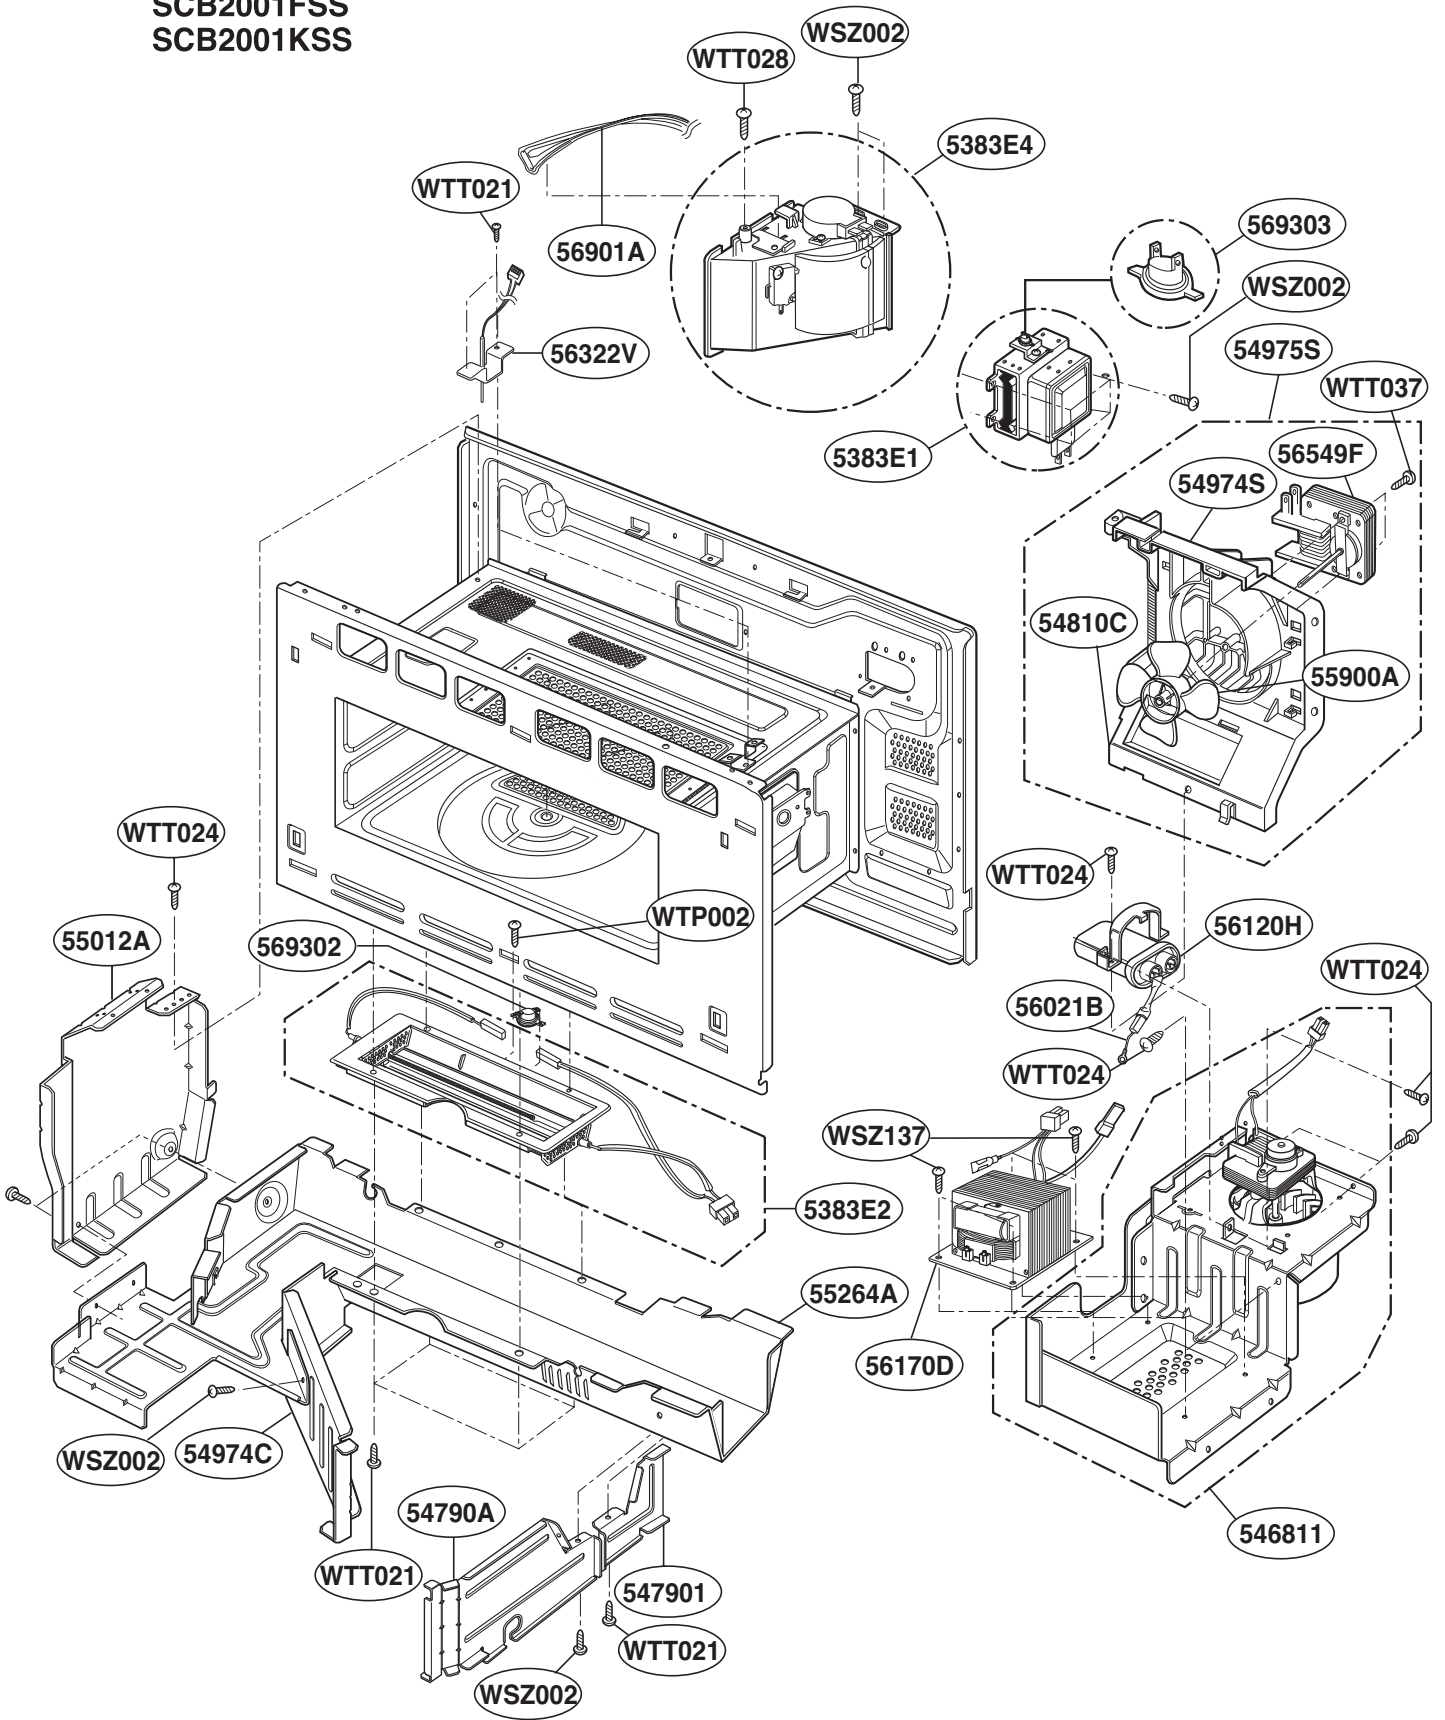

----- Manual continues below -----

EXPLODED VIEW

DOOR PARTS

Model: SCB2000FWW
SCB2000FBB
SCB2000FCC
SCB2001FSS
SCB2001KSS

P/No.:3828W5S4719

CONTROLLER PARTS

Model: SCB2000FWW
SCB2000FBB
SCB2000FCC
SCB2001FSS
SCB2001KSS

OVEN CAVITY PARTS

Model: SCB2000FWW
SCB2000FBB
SCB2000FCC
SCB2001FSS
SCB2001KSS

LATCH BOARD PARTS

Model: SCB2000FWW
SCB2000FBB
SCB2000FCC
SCB2001FSS
SCB2001KSS

¥ LEFT

¥ RIGHT

INTERIOR PARTS (I)

Model: SCB2000FWW
SCB2000FBB
SCB2000FCC
SCB2001FSS
SCB2001KSS

INTERIOR PARTS (II-I)

Model: SCB2000FBB 02
SCB2000FCC 02
SCB2000FWW 02
SCB2001FSS 02
SCB2001KSS 01

Check the rating label of Model and order SVC parts according to the Model No.