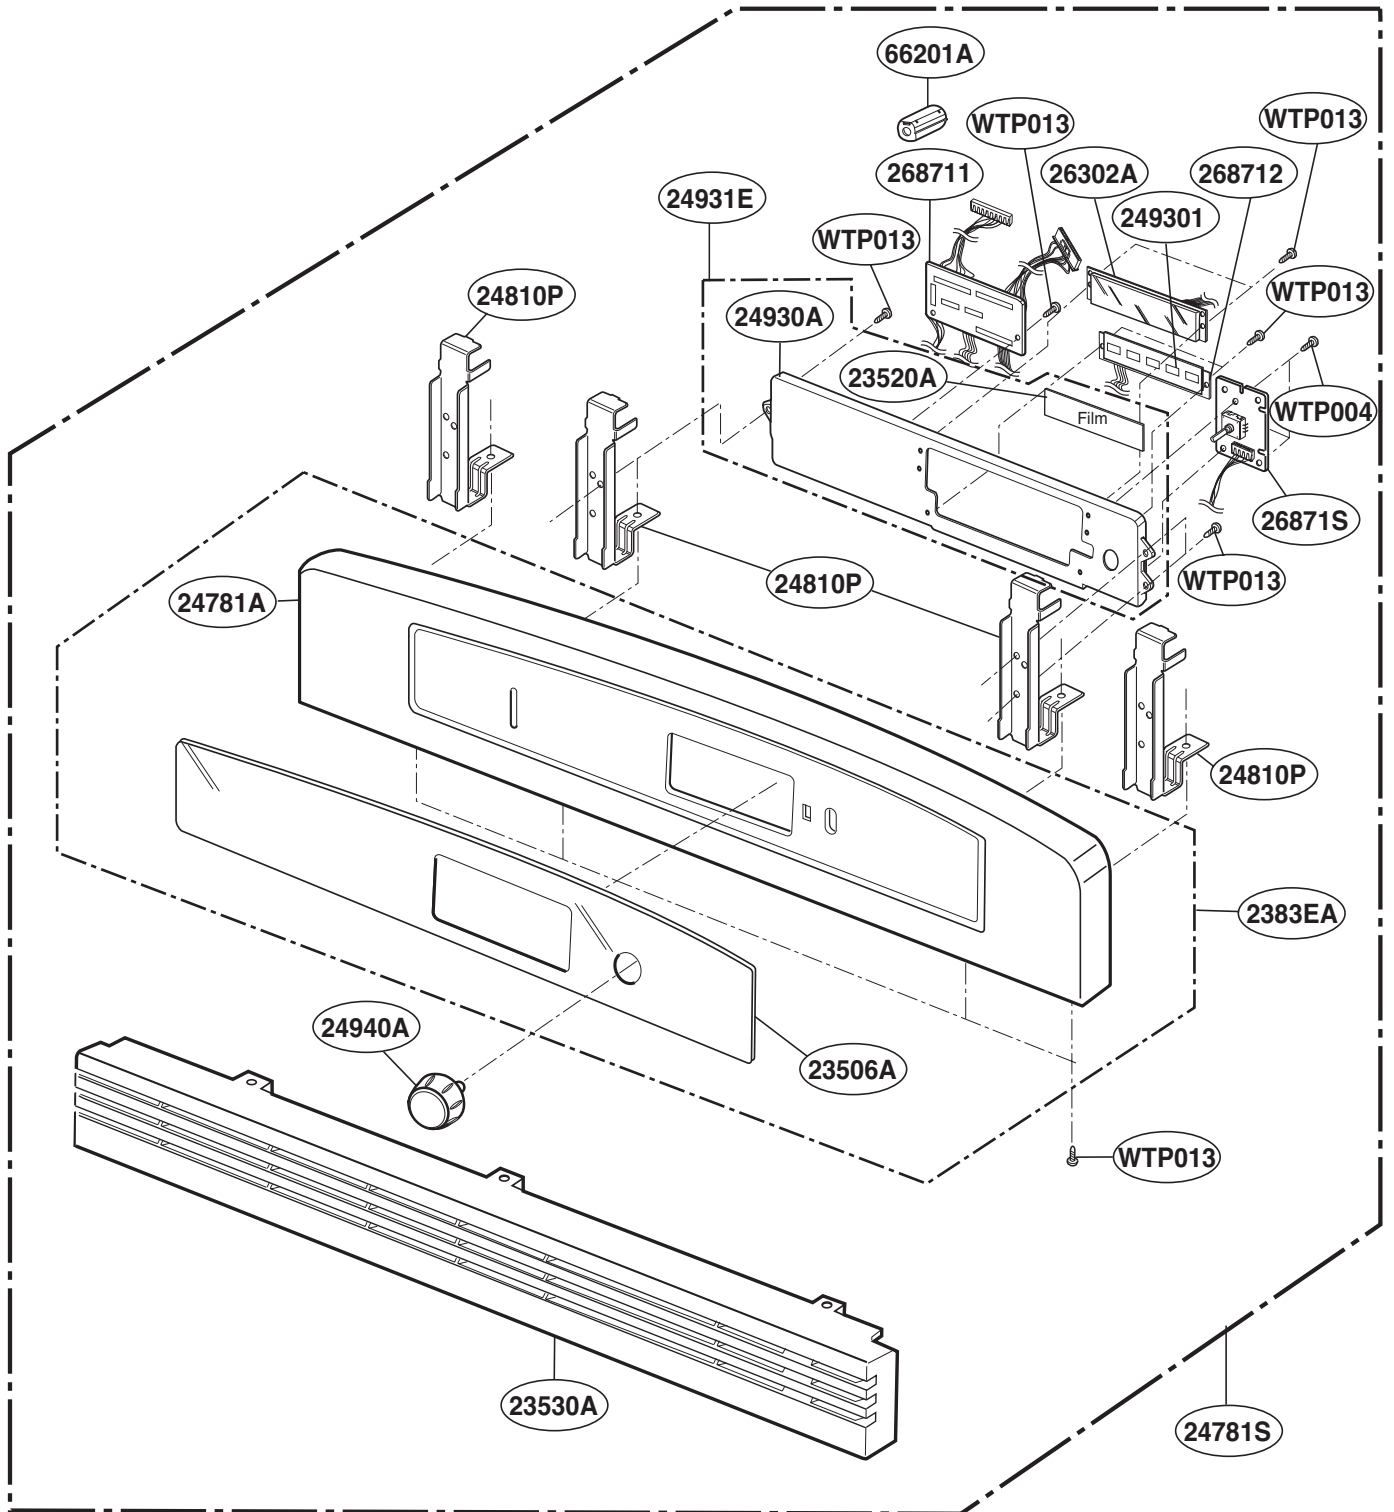

----- Manual continues below -----

EXPLODED VIEW

DOOR PARTS

Model: SCB2000FWW
SCB2000FBB
SCB2000FCC
SCB2001FSS
SCB2001KSS

P/No.:3828W5S4719

CONTROLLER PARTS

Model: SCB2000FWW
SCB2000FBB
SCB2000FCC
SCB2001FSS
SCB2001KSS

OVEN CAVITY PARTS

Model: SCB2000FWW
SCB2000FBB
SCB2000FCC
SCB2001FSS
SCB2001KSS

LATCH BOARD PARTS

Model: SCB2000FWW
SCB2000FBB
SCB2000FCC
SCB2001FSS
SCB2001KSS

¥ LEFT

¥ RIGHT

INTERIOR PARTS (I)

Model: SCB2000FWW
SCB2000FBB
SCB2000FCC
SCB2001FSS
SCB2001KSS

INTERIOR PARTS (II-I)

Model: SCB2000FBB 02
SCB2000FCC 02
SCB2000FWW 02
SCB2001FSS 02
SCB2001KSS 01

Check the rating label of Model and order SVC parts according to the Model No.