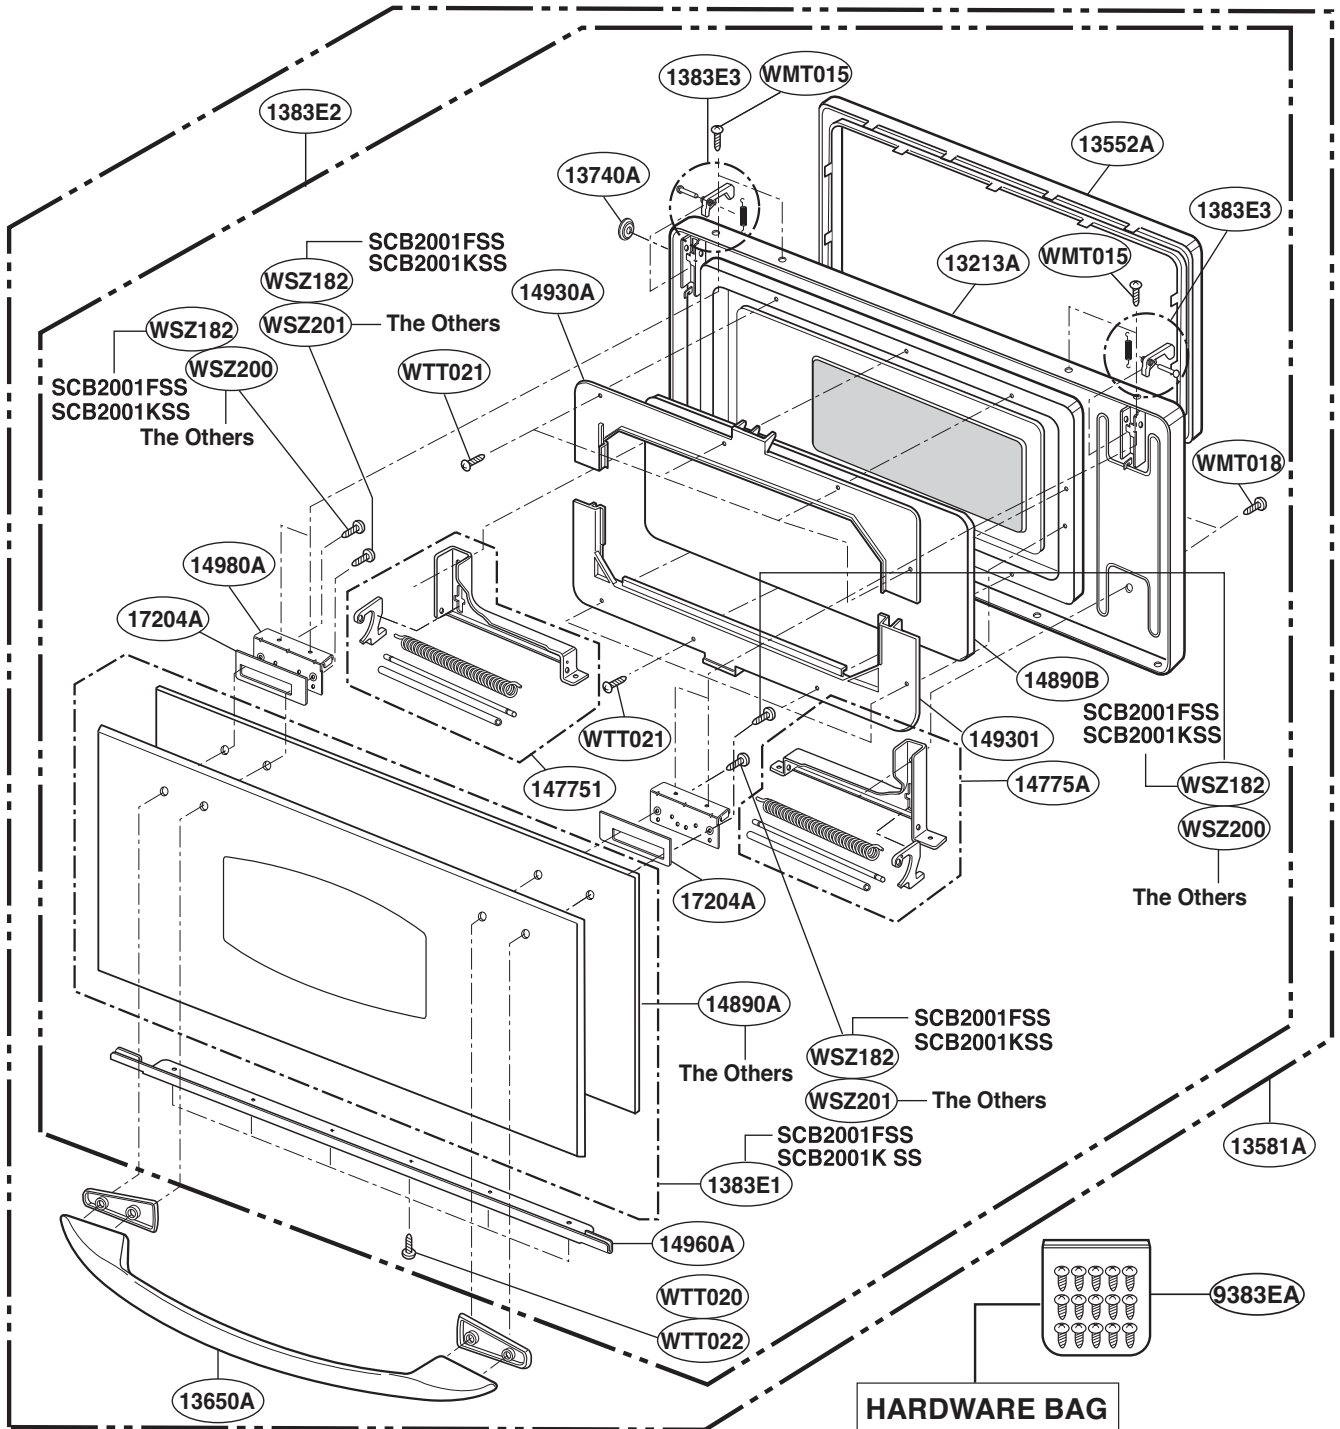

This Owner's Manual is provided and hosted by [Appliance Factory Parts](#).

GE SCB2000FWW03 Owner's Manual

[Shop genuine replacement parts for GE
SCB2000FWW03](#)

[Find Your GE Microwave Parts - Select From 3055 Models](#)

----- Manual continues below -----

EXPLODED VIEW

DOOR PARTS

Model: SCB2000FWW
SCB2000FBB
SCB2000FCC
SCB2001FSS
SCB2001KSS

P/No.:3828W5S4719

CONTROLLER PARTS

Model: SCB2000FWW
SCB2000FBB
SCB2000FCC
SCB2001FSS
SCB2001KSS

OVEN CAVITY PARTS

Model: SCB2000FWW
SCB2000FBB
SCB2000FCC
SCB2001FSS
SCB2001KSS

LATCH BOARD PARTS

Model: SCB2000FWW
SCB2000FBB
SCB2000FCC
SCB2001FSS
SCB2001KSS

¥ LEFT

¥ RIGHT

INTERIOR PARTS (I)

Model: SCB2000FWW
SCB2000FBB
SCB2000FCC
SCB2001FSS
SCB2001KSS

INTERIOR PARTS (II-I)

Model: SCB2000FBB 02
SCB2000FCC 02
SCB2000FWW 02
SCB2001FSS 02
SCB2001KSS 01

Check the rating label of Model and order SVC parts according to the Model No.