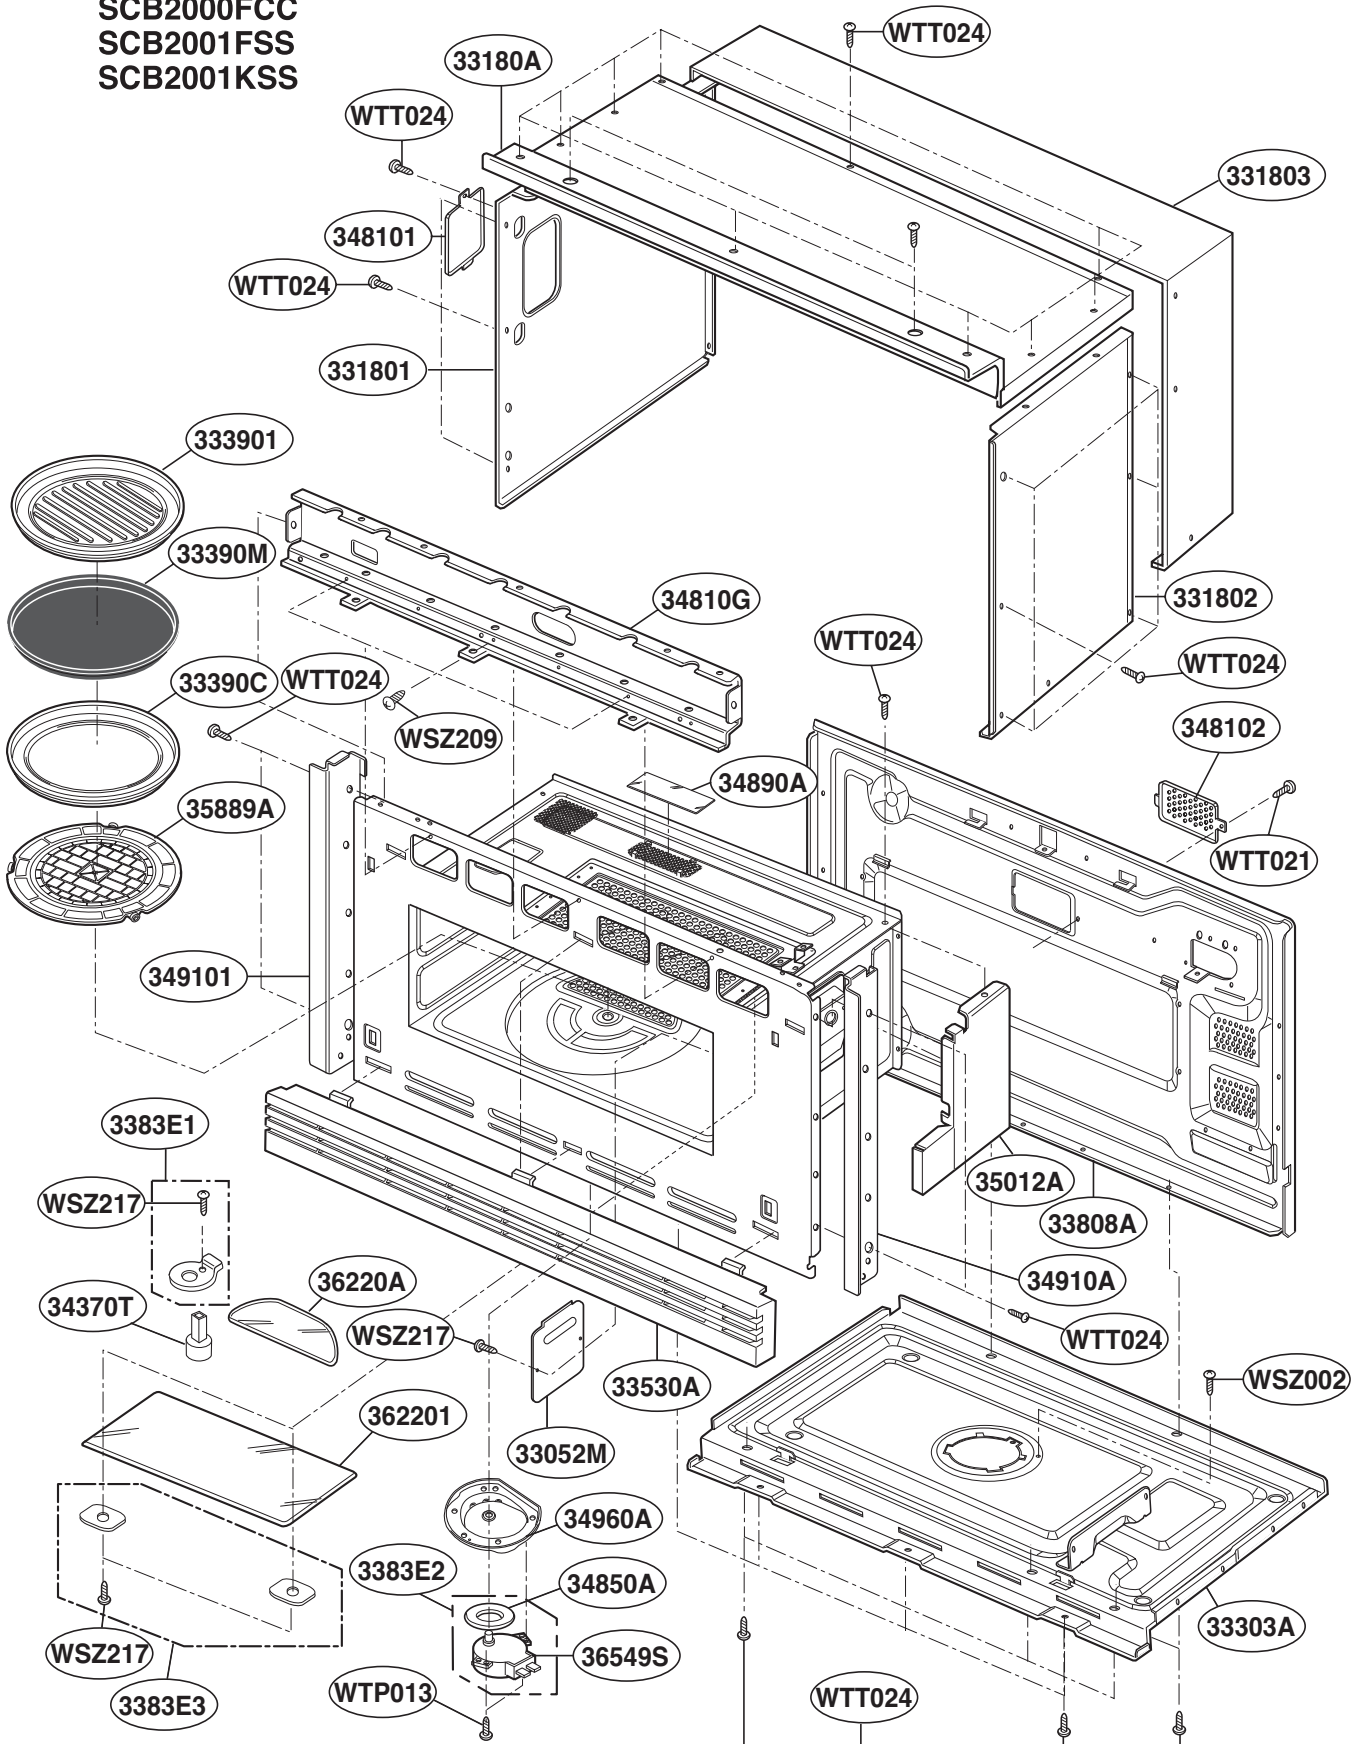

----- Manual continues below -----

EXPLODED VIEW

DOOR PARTS

Model: SCB2000FWW
SCB2000FBB
SCB2000FCC
SCB2001FSS
SCB2001KSS

P/No.:3828W5S4719

CONTROLLER PARTS

Model: SCB2000FWW
SCB2000FBB
SCB2000FCC
SCB2001FSS
SCB2001KSS

OVEN CAVITY PARTS

Model: SCB2000FWW
SCB2000FBB
SCB2000FCC
SCB2001FSS
SCB2001KSS

LATCH BOARD PARTS

Model: SCB2000FWW
SCB2000FBB
SCB2000FCC
SCB2001FSS
SCB2001KSS

¥ LEFT

¥ RIGHT

INTERIOR PARTS (I)

Model: SCB2000FWW
SCB2000FBB
SCB2000FCC
SCB2001FSS
SCB2001KSS

INTERIOR PARTS (II-I)

Model: SCB2000FBB 02
SCB2000FCC 02
SCB2000FWW 02
SCB2001FSS 02
SCB2001KSS 01

Check the rating label of Model and order SVC parts according to the Model No.