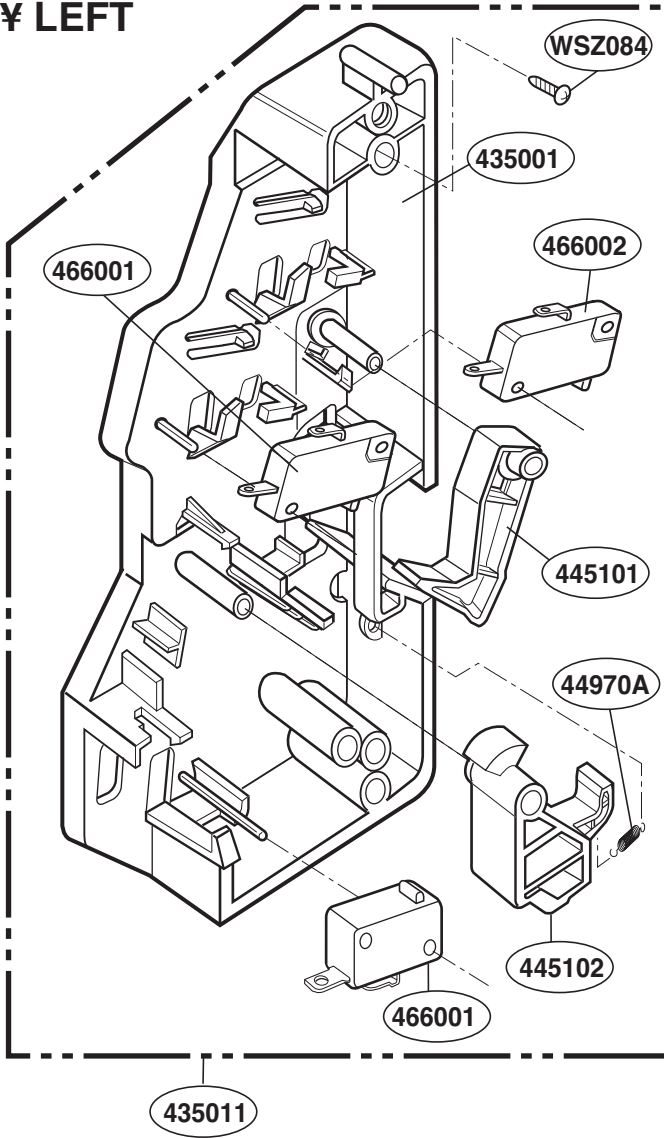

----- Manual continues below -----

EXPLODED VIEW

DOOR PARTS

Model: SCB2000FWW
SCB2000FBB
SCB2000FCC
SCB2001FSS
SCB2001KSS

P/No.:3828W5S4719

CONTROLLER PARTS

Model: SCB2000FWW
SCB2000FBB
SCB2000FCC
SCB2001FSS
SCB2001KSS

OVEN CAVITY PARTS

Model: SCB2000FWW
SCB2000FBB
SCB2000FCC
SCB2001FSS
SCB2001KSS

LATCH BOARD PARTS

Model: SCB2000FWW
SCB2000FBB
SCB2000FCC
SCB2001FSS
SCB2001KSS

¥ LEFT

¥ RIGHT

INTERIOR PARTS (I)

Model: SCB2000FWW
SCB2000FBB
SCB2000FCC
SCB2001FSS
SCB2001KSS

INTERIOR PARTS (II-I)

Model: SCB2000FBB 02
SCB2000FCC 02
SCB2000FWW 02
SCB2001FSS 02
SCB2001KSS 01

Check the rating label of Model and order SVC parts according to the Model No.