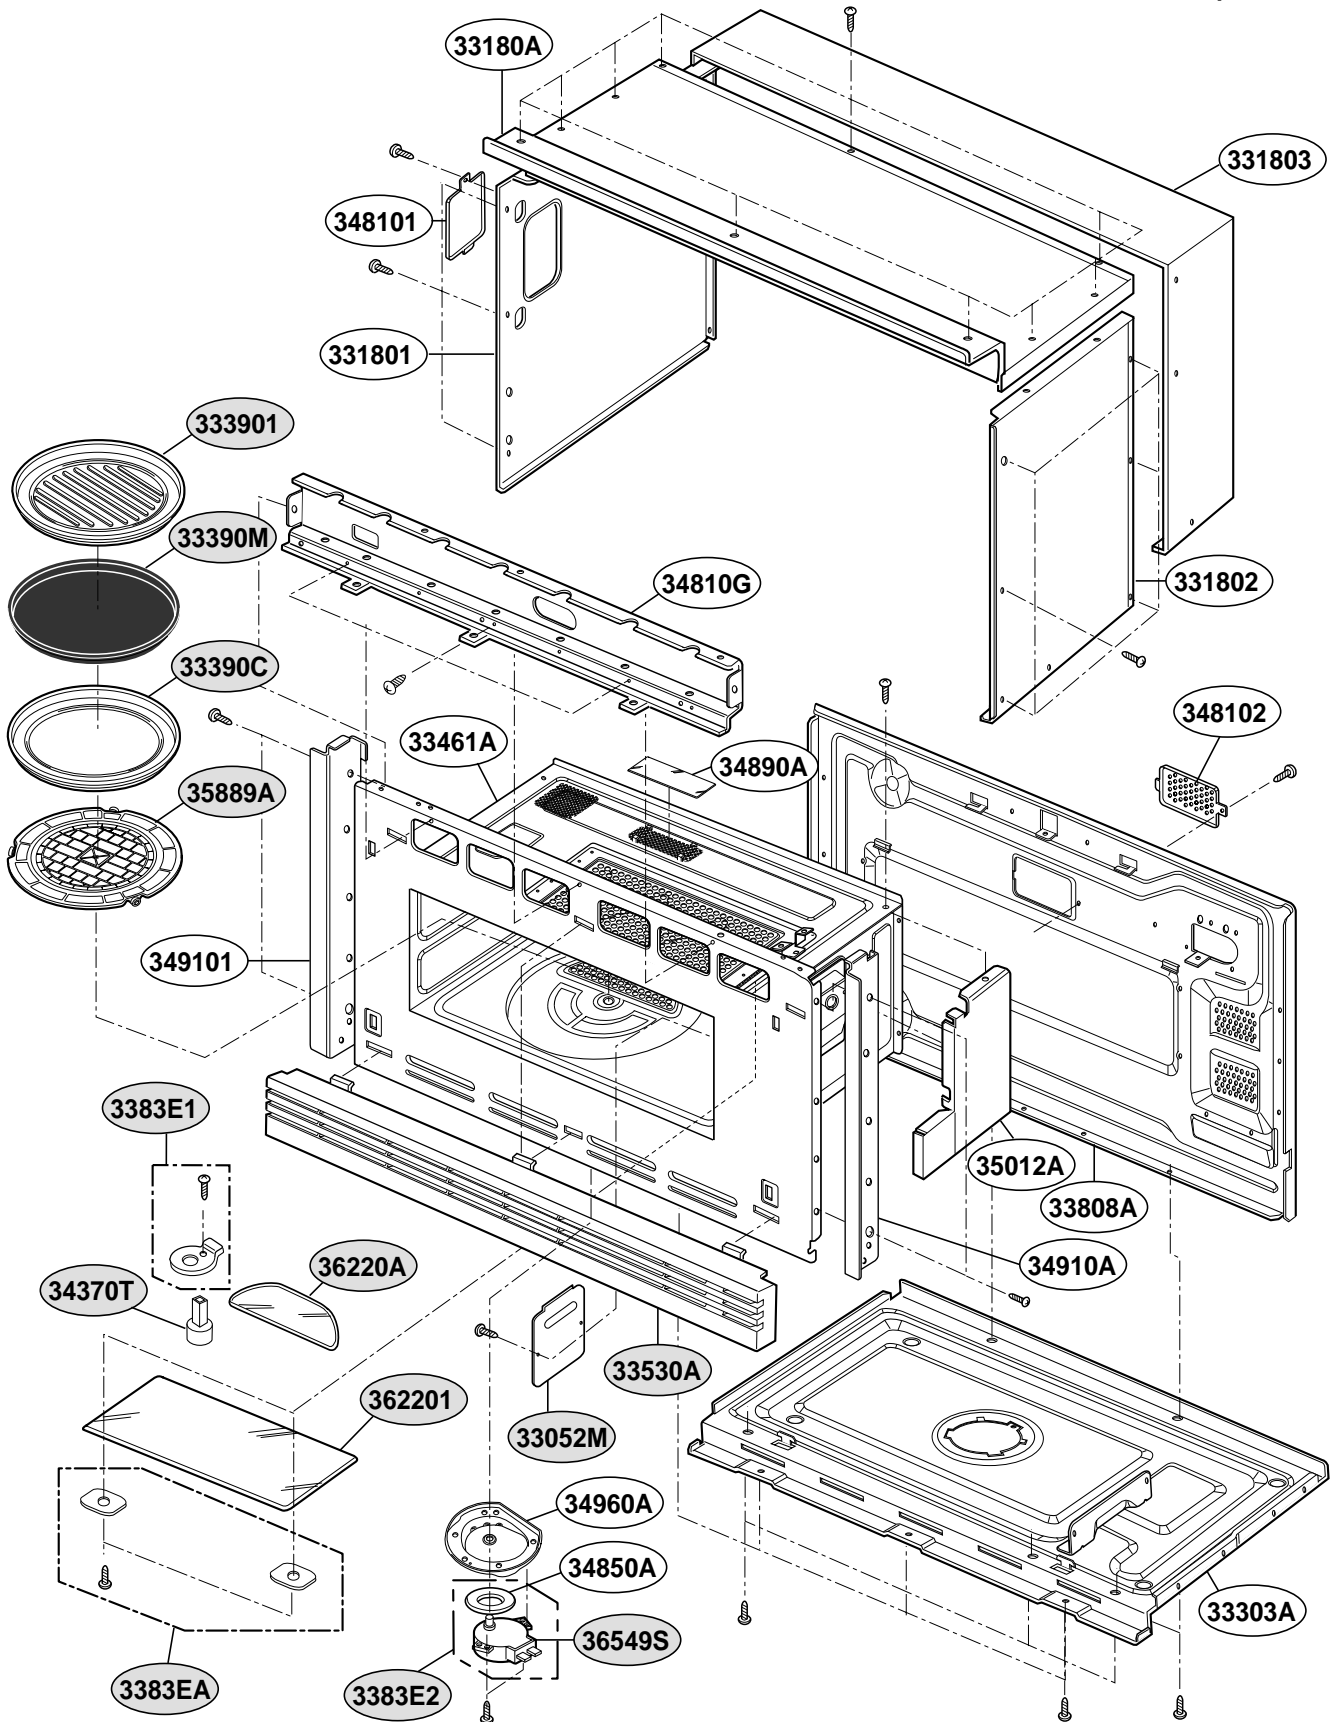

[Find Your GE Microwave Parts - Select From 3055 Models](#)

----- Manual continues below -----

EXPLODED VIEW

DOOR PARTS

(ZSC2000CWW, ZSC2000CBB, ZSC2001CSS)

EXPLODED VIEW

DOOR PARTS

(SCB2000CWW, SCB2000CBB, SCB2000CAA, SCB2000CCC, SCB2001CSS)

CONTROLLER PARTS

(SCB2001CSS, ZSC2000CWW, ZSC2000CBB, ZSC2001CSS)

CONTROLLER PARTS

(SCB2000CWW, SCB2000CBB, SCB2000CAA, SCB2000CCC)

OVEN CAVITY PARTS

(SCB2000CWW, SCB2000CBB, SCB2000CAA,
SCB2000CCC, SCB2001CSS, ZSC2000CWW, ZSC2000CBB, ZSC2001CSS)

LATCH BOARD PARTS

(SCB2000CWW, SCB2000CBB, SCB2000CAA,
SCB2000CCC, SCB2001CSS, ZSC2000CWW, ZSC2000CBB, ZSC2001CSS)

• LEFT

• RIGHT

INTERIOR PARTS (I)

(SCB2000CWW, SCB2000CBB, SCB2000CAA,
SCB2000CCC, SCB2001CSS, ZSC2000CWW, ZSC2000CBB, ZSC2001CSS)