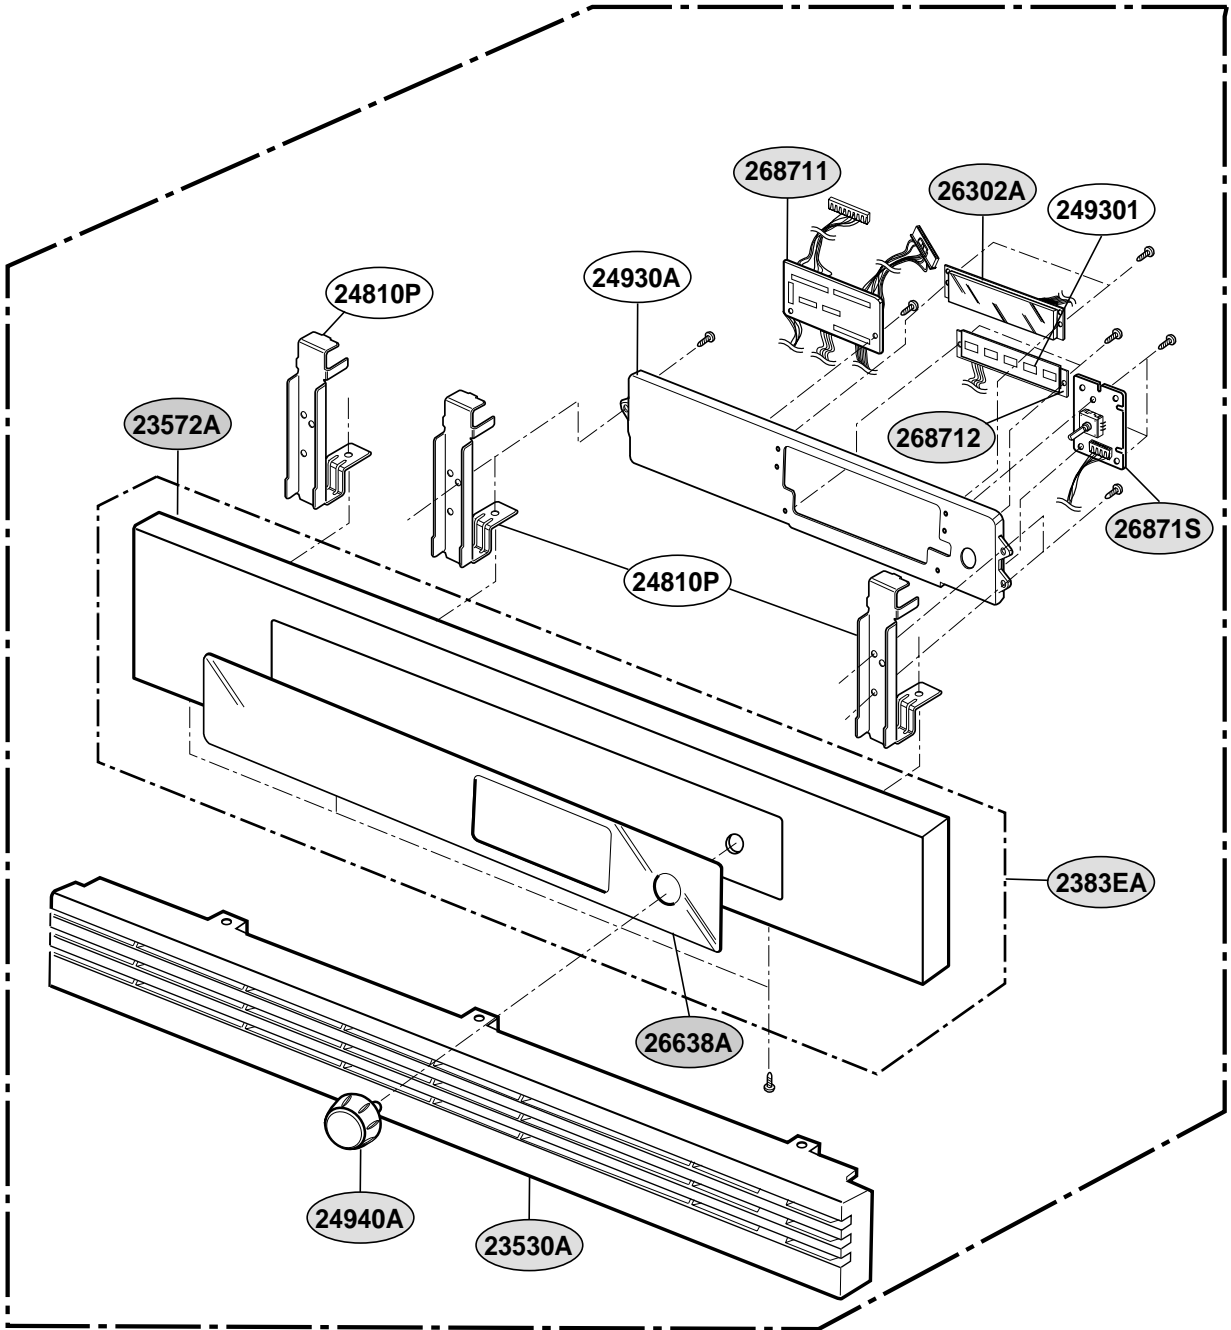

This Owner's Manual is provided and hosted by [Appliance Factory Parts](#).

GE SCB2001CSS03 Owner's Manual

[Shop genuine replacement parts for GE
SCB2001CSS03](#)

DOOR PARTS

(SCB2000CWW, SCB2000CBB, SCB2000CAA, SCB2000CCC, SCB2001CSS)

[Find Your GE Microwave Parts - Select From 3055 Models](#)

----- Manual continues below -----

EXPLODED VIEW

DOOR PARTS

(ZSC2000CWW, ZSC2000CBB, ZSC2001CSS)

EXPLODED VIEW

DOOR PARTS

(SCB2000CWW, SCB2000CBB, SCB2000CAA, SCB2000CCC, SCB2001CSS)

CONTROLLER PARTS

(SCB2001CSS, ZSC2000CWW, ZSC2000CBB, ZSC2001CSS)

CONTROLLER PARTS

(SCB2000CWW, SCB2000CBB, SCB2000CAA, SCB2000CCC)

OVEN CAVITY PARTS

(SCB2000CWW, SCB2000CBB, SCB2000CAA,
SCB2000CCC, SCB2001CSS, ZSC2000CWW, ZSC2000CBB, ZSC2001CSS)

LATCH BOARD PARTS

(SCB2000CWW, SCB2000CBB, SCB2000CAA,
SCB2000CCC, SCB2001CSS, ZSC2000CWW, ZSC2000CBB, ZSC2001CSS)

• LEFT

• RIGHT

INTERIOR PARTS (I)

(SCB2000CWW, SCB2000CBB, SCB2000CAA,
SCB2000CCC, SCB2001CSS, ZSC2000CWW, ZSC2000CBB, ZSC2001CSS)