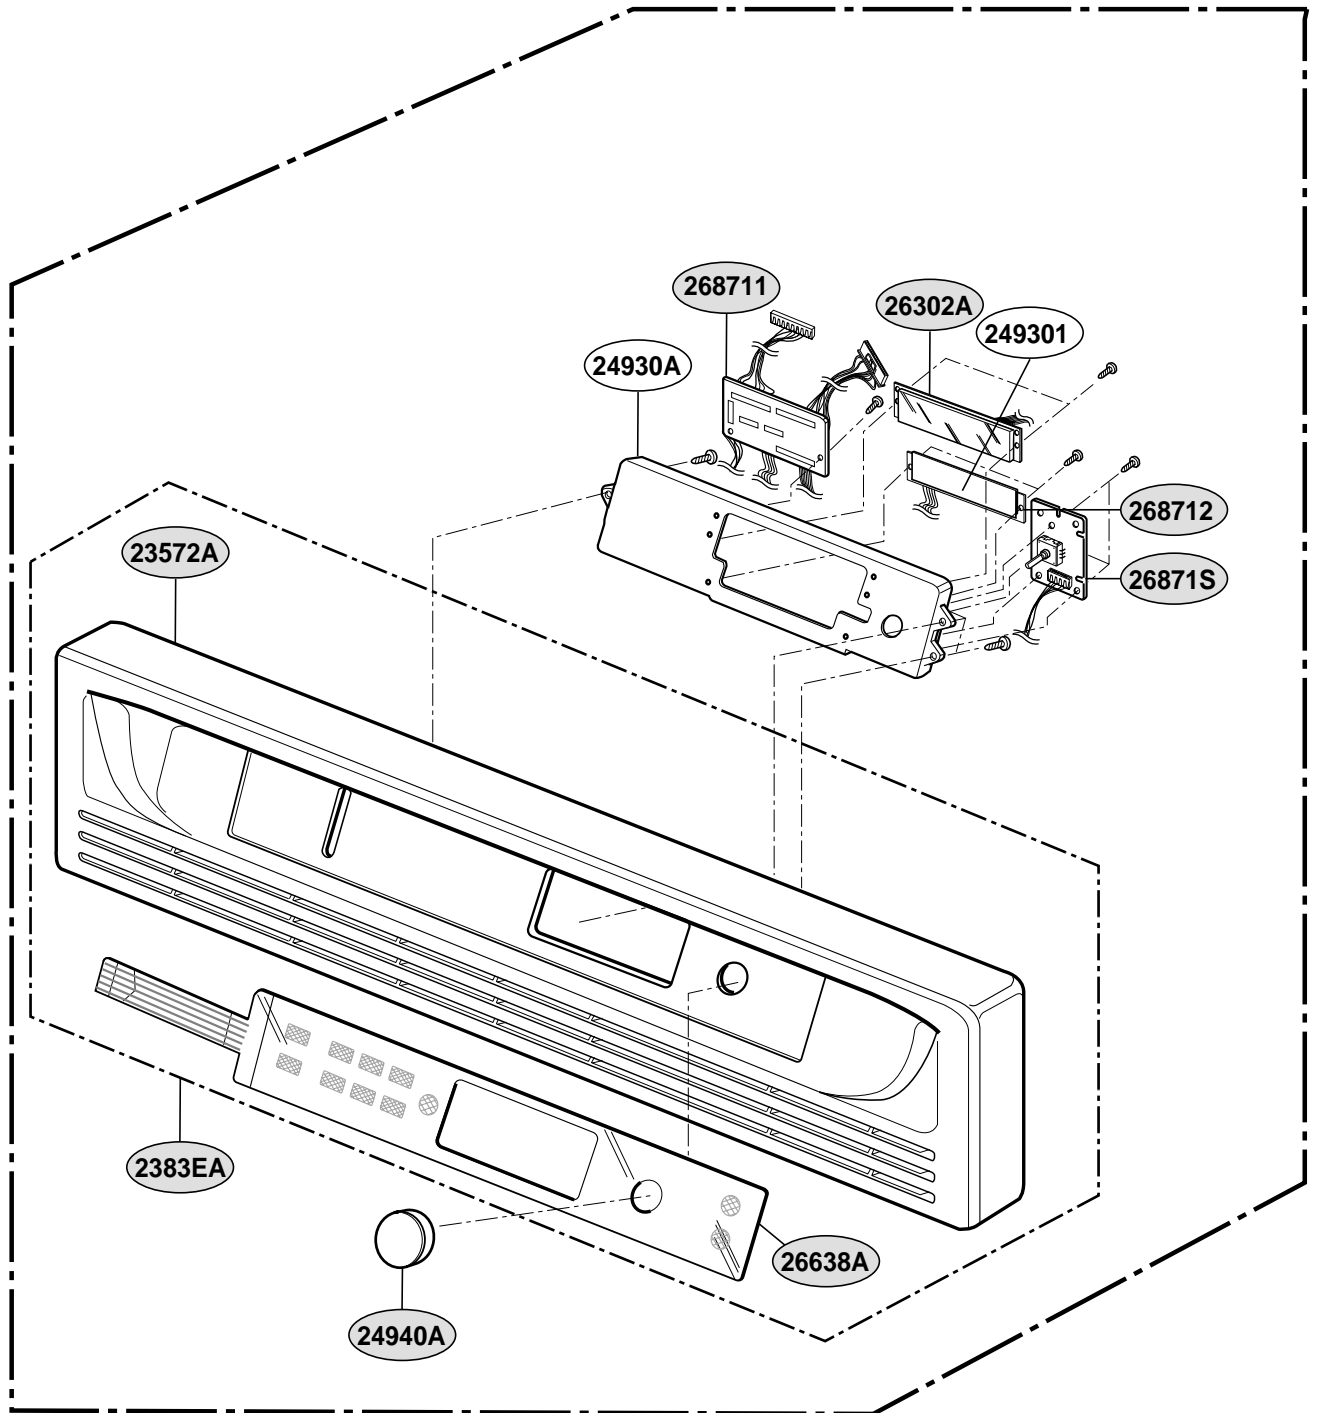

This Owner's Manual is provided and hosted by [Appliance Factory Parts](#).

GE SCB2001CSS03 Owner's Manual

[Shop genuine replacement parts for GE
SCB2001CSS03](#)

DOOR PARTS

(SCB2000CWW, SCB2000CBB, SCB2000CAA, SCB2000CCC, SCB2001CSS)

[Find Your GE Microwave Parts - Select From 3055 Models](#)

----- Manual continues below -----

EXPLODED VIEW

DOOR PARTS

(ZSC2000CWW, ZSC2000CBB, ZSC2001CSS)

EXPLODED VIEW

DOOR PARTS

(SCB2000CWW, SCB2000CBB, SCB2000CAA, SCB2000CCC, SCB2001CSS)

CONTROLLER PARTS

(SCB2001CSS, ZSC2000CWW, ZSC2000CBB, ZSC2001CSS)

CONTROLLER PARTS

(SCB2000CWW, SCB2000CBB, SCB2000CAA, SCB2000CCC)

OVEN CAVITY PARTS

(SCB2000CWW, SCB2000CBB, SCB2000CAA,
SCB2000CCC, SCB2001CSS, ZSC2000CWW, ZSC2000CBB, ZSC2001CSS)

LATCH BOARD PARTS

(SCB2000CWW, SCB2000CBB, SCB2000CAA,
SCB2000CCC, SCB2001CSS, ZSC2000CWW, ZSC2000CBB, ZSC2001CSS)

• LEFT

• RIGHT

INTERIOR PARTS (I)

(SCB2000CWW, SCB2000CBB, SCB2000CAA,
SCB2000CCC, SCB2001CSS, ZSC2000CWW, ZSC2000CBB, ZSC2001CSS)