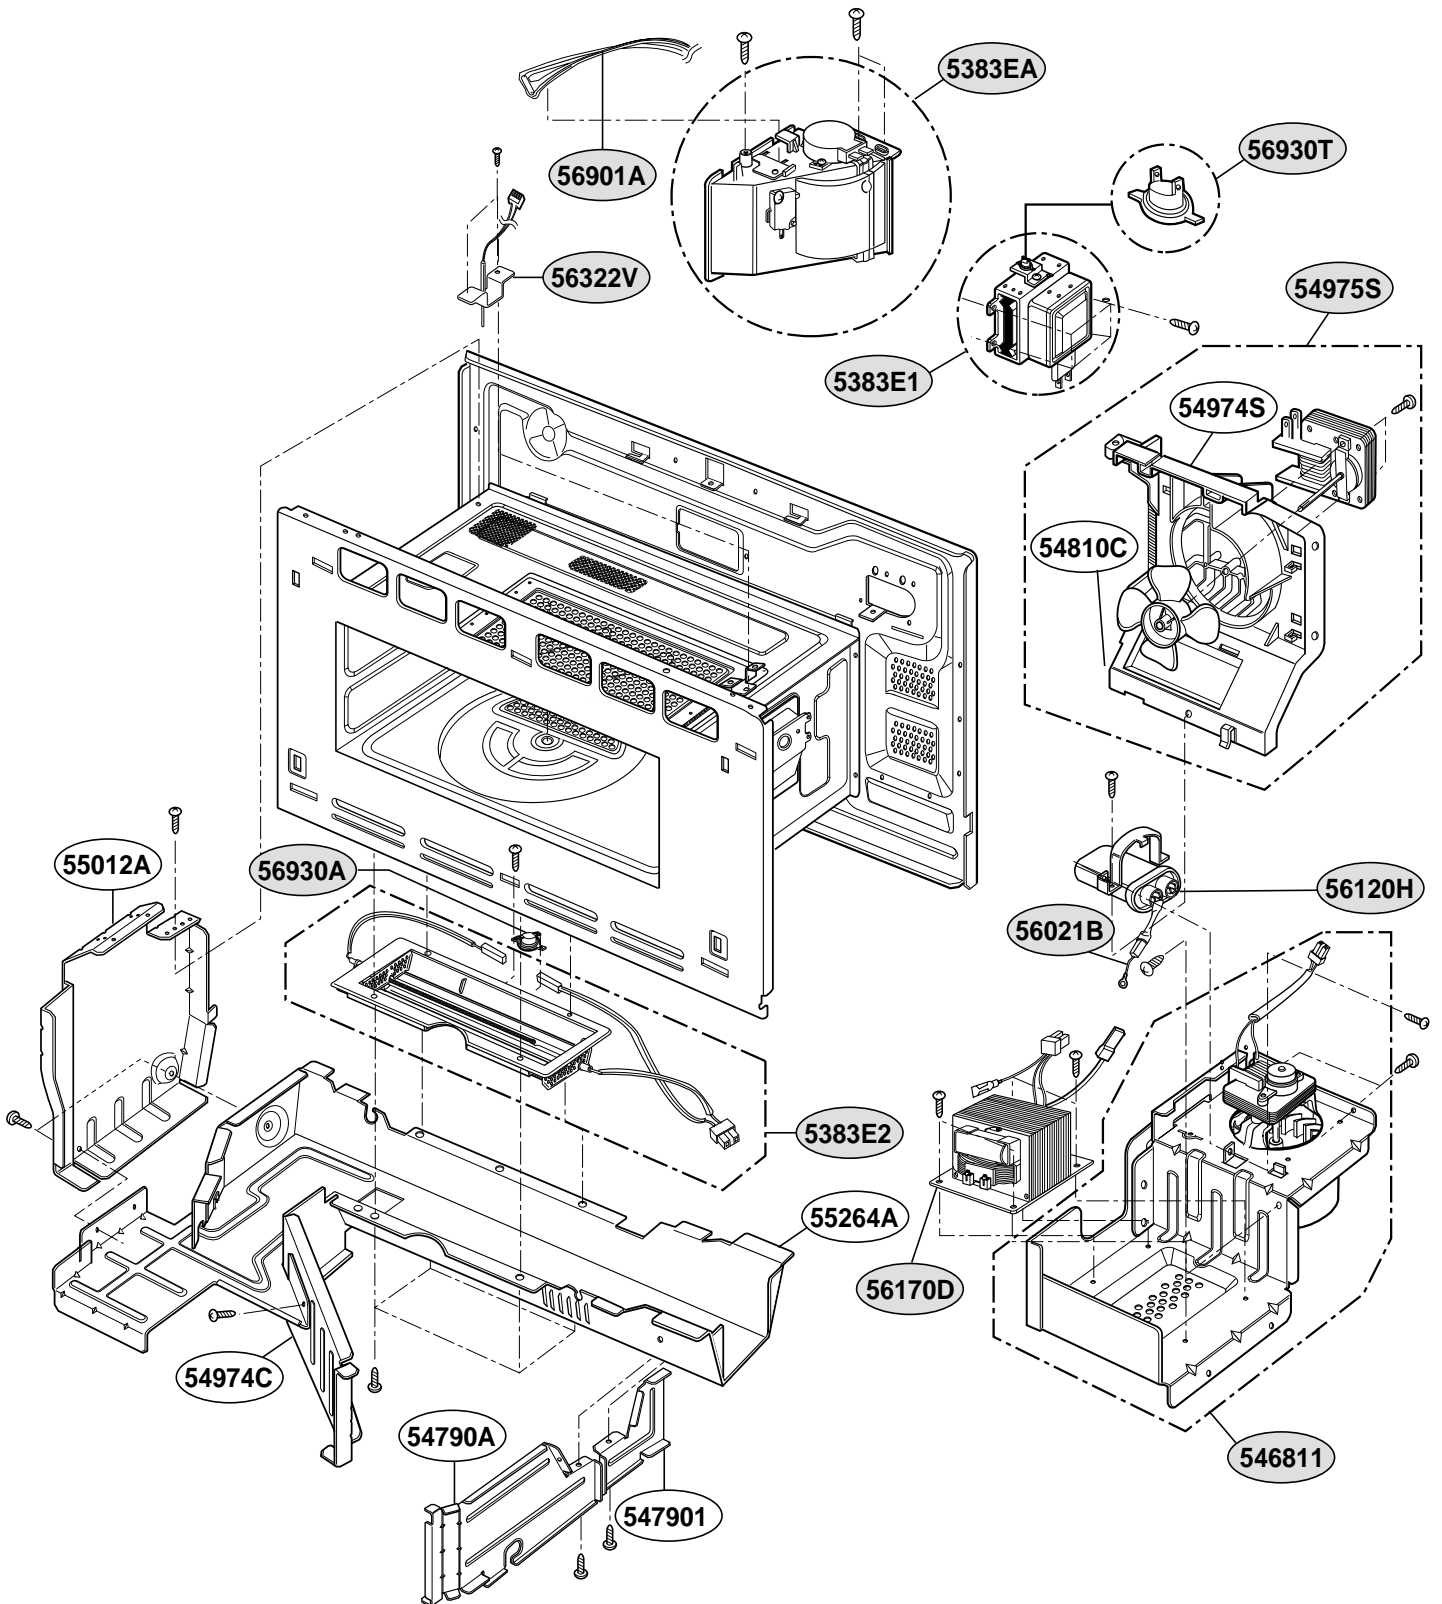

# LATCH BOARD PARTS

(SCB2000CWW, SCB2000CBB, SCB2000CAA,  
SCB2000CCC, SCB2001CSS, ZSC2000CWW, ZSC2000CBB, ZSC2001CSS)

• LEFT

• RIGHT

# INTERIOR PARTS (I)

(SCB2000CWW, SCB2000CBB, SCB2000CAA,  
SCB2000CCC, SCB2001CSS, ZSC2000CWW, ZSC2000CBB, ZSC2001CSS)