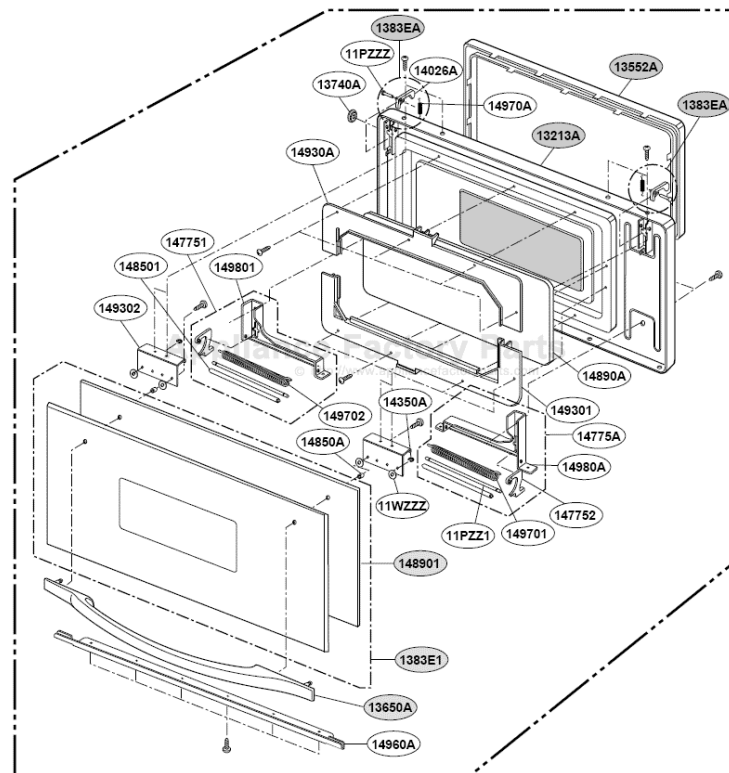

This Owner's Manual is provided and hosted by [Appliance Factory Parts](#).

GE SCB2001CSS03 Owner's Manual

[Shop genuine replacement parts for GE
SCB2001CSS03](#)

DOOR PARTS

(SCB2000CWW, SCB2000CBB, SCB2000CAA, SCB2000CCC, SCB2001CSS)

[Find Your GE Microwave Parts - Select From 3055 Models](#)

----- Manual continues below -----

EXPLODED VIEW

DOOR PARTS

(ZSC2000CWW, ZSC2000CBB, ZSC2001CSS)

EXPLODED VIEW

DOOR PARTS

(SCB2000CWW, SCB2000CBB, SCB2000CAA, SCB2000CCC, SCB2001CSS)

CONTROLLER PARTS

(SCB2001CSS, ZSC2000CWW, ZSC2000CBB, ZSC2001CSS)

CONTROLLER PARTS

(SCB2000CWW, SCB2000CBB, SCB2000CAA, SCB2000CCC)

OVEN CAVITY PARTS

(SCB2000CWW, SCB2000CBB, SCB2000CAA,
SCB2000CCC, SCB2001CSS, ZSC2000CWW, ZSC2000CBB, ZSC2001CSS)

LATCH BOARD PARTS

(SCB2000CWW, SCB2000CBB, SCB2000CAA,
SCB2000CCC, SCB2001CSS, ZSC2000CWW, ZSC2000CBB, ZSC2001CSS)

• LEFT

• RIGHT

INTERIOR PARTS (I)

(SCB2000CWW, SCB2000CBB, SCB2000CAA,
SCB2000CCC, SCB2001CSS, ZSC2000CWW, ZSC2000CBB, ZSC2001CSS)