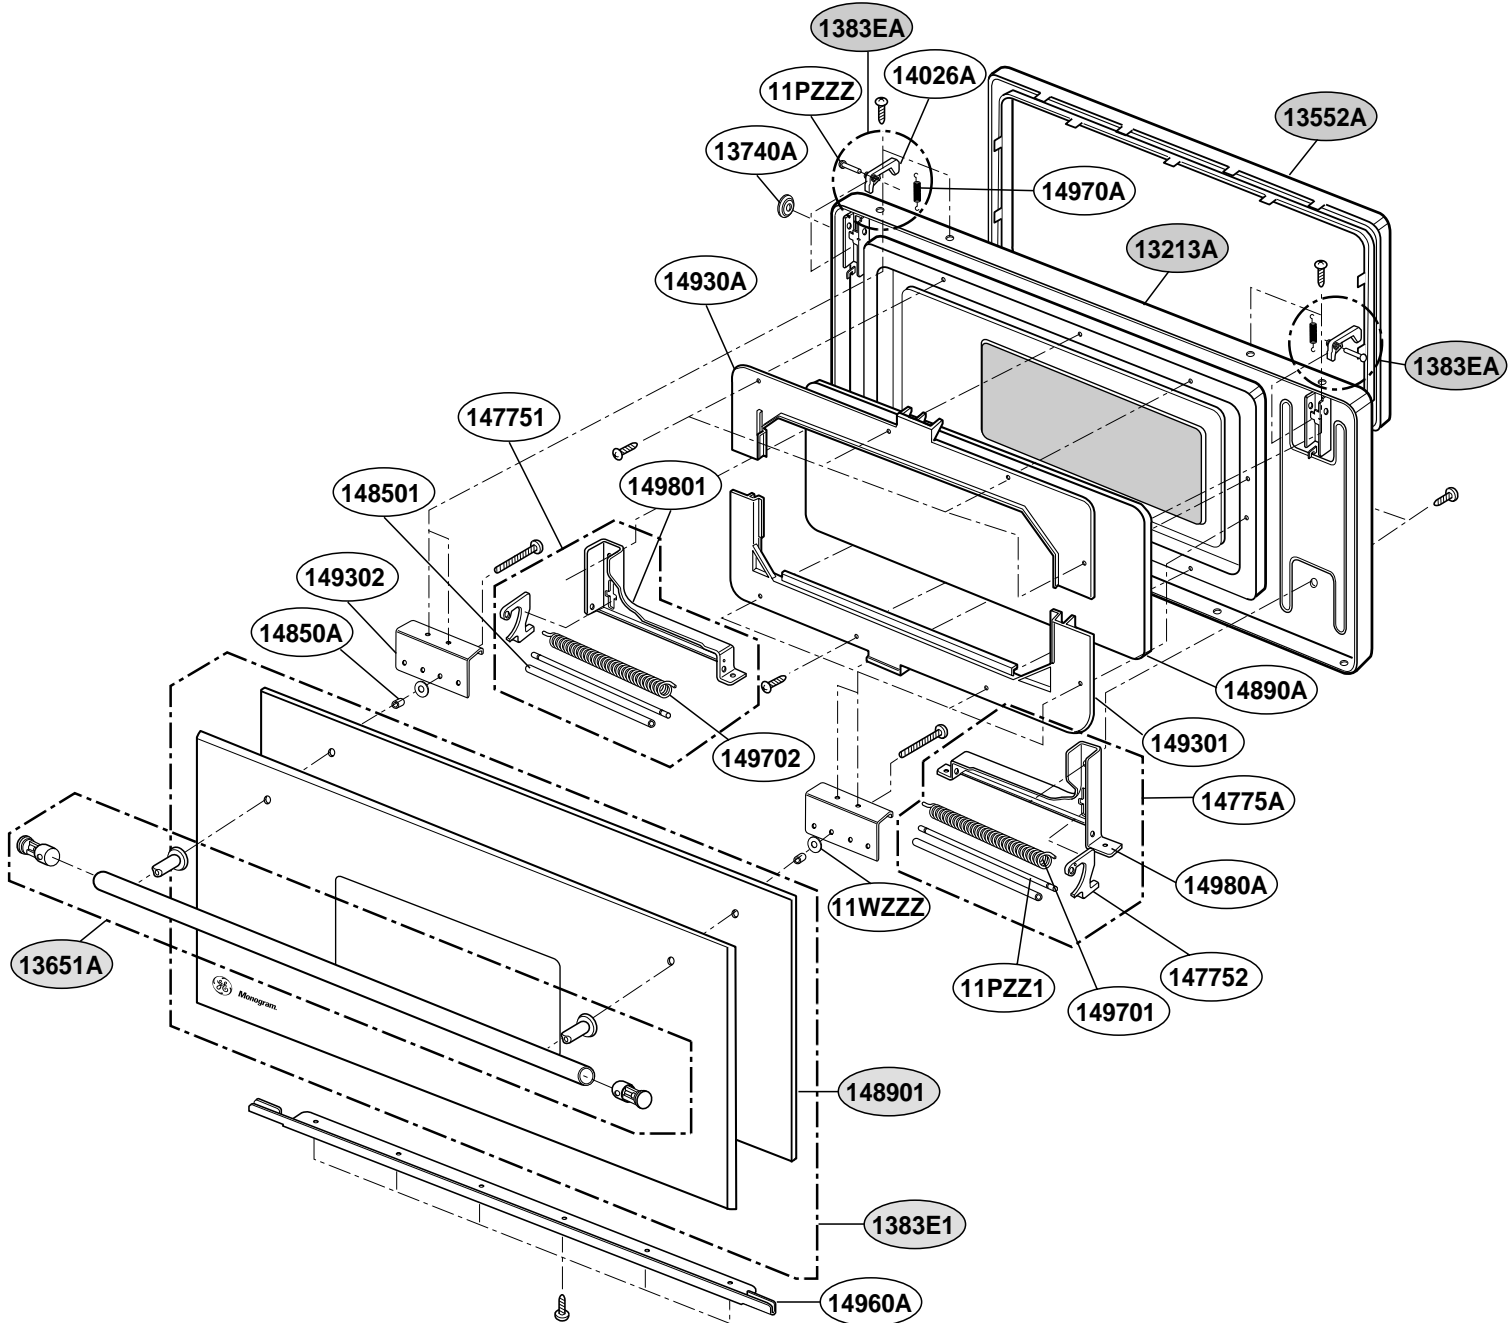

This Owner's Manual is provided and hosted by [Appliance Factory Parts](#).

GE SCB2001CSS03 Owner's Manual

[Shop genuine replacement parts for GE
SCB2001CSS03](#)

DOOR PARTS

(SCB2000CWW, SCB2000CBB, SCB2000CAA, SCB2000CCC, SCB2001CSS)

[Find Your GE Microwave Parts - Select From 3055 Models](#)

----- Manual continues below -----

EXPLODED VIEW

DOOR PARTS

(ZSC2000CWW, ZSC2000CBB, ZSC2001CSS)

EXPLODED VIEW

DOOR PARTS

(SCB2000CWW, SCB2000CBB, SCB2000CAA, SCB2000CCC, SCB2001CSS)

CONTROLLER PARTS

(SCB2001CSS, ZSC2000CWW, ZSC2000CBB, ZSC2001CSS)

CONTROLLER PARTS

(SCB2000CWW, SCB2000CBB, SCB2000CAA, SCB2000CCC)

OVEN CAVITY PARTS

(SCB2000CWW, SCB2000CBB, SCB2000CAA,
SCB2000CCC, SCB2001CSS, ZSC2000CWW, ZSC2000CBB, ZSC2001CSS)

LATCH BOARD PARTS

(SCB2000CWW, SCB2000CBB, SCB2000CAA,
SCB2000CCC, SCB2001CSS, ZSC2000CWW, ZSC2000CBB, ZSC2001CSS)

• LEFT

• RIGHT

INTERIOR PARTS (I)

(SCB2000CWW, SCB2000CBB, SCB2000CAA,
SCB2000CCC, SCB2001CSS, ZSC2000CWW, ZSC2000CBB, ZSC2001CSS)