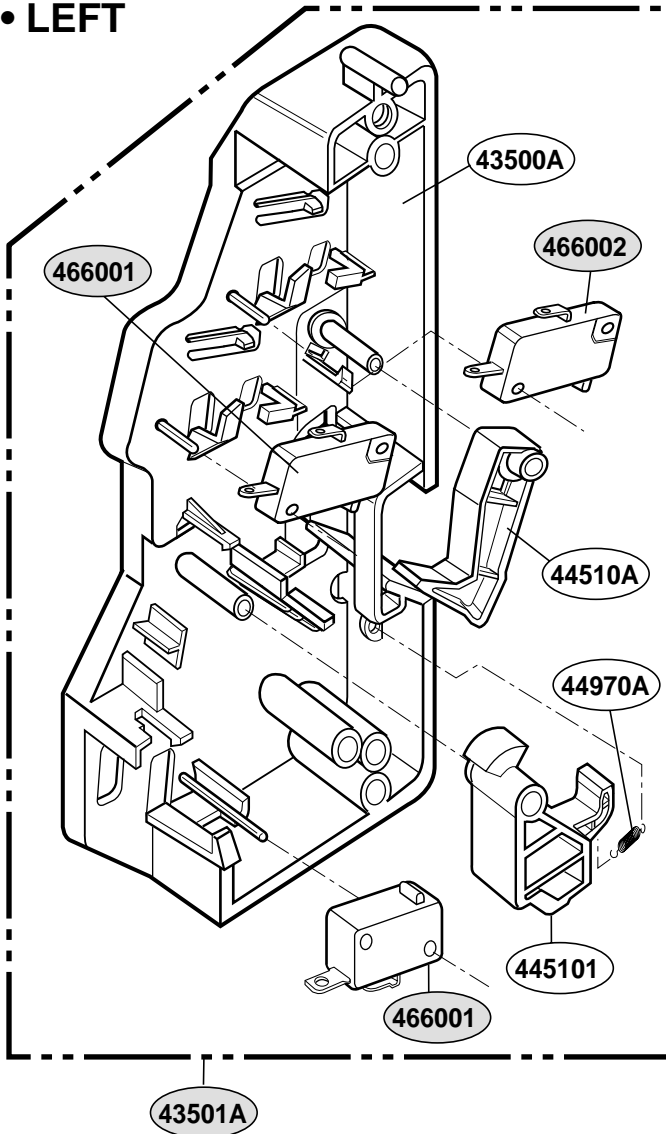

# OVEN CAVITY PARTS

(SCB2000CWW, SCB2000CBB, SCB2000CAA,  
SCB2000CCC, SCB2001CSS, ZSC2000CWW, ZSC2000CBB, ZSC2001CSS)

# LATCH BOARD PARTS

(SCB2000CWW, SCB2000CBB, SCB2000CAA,  
SCB2000CCC, SCB2001CSS, ZSC2000CWW, ZSC2000CBB, ZSC2001CSS)

• LEFT

• RIGHT