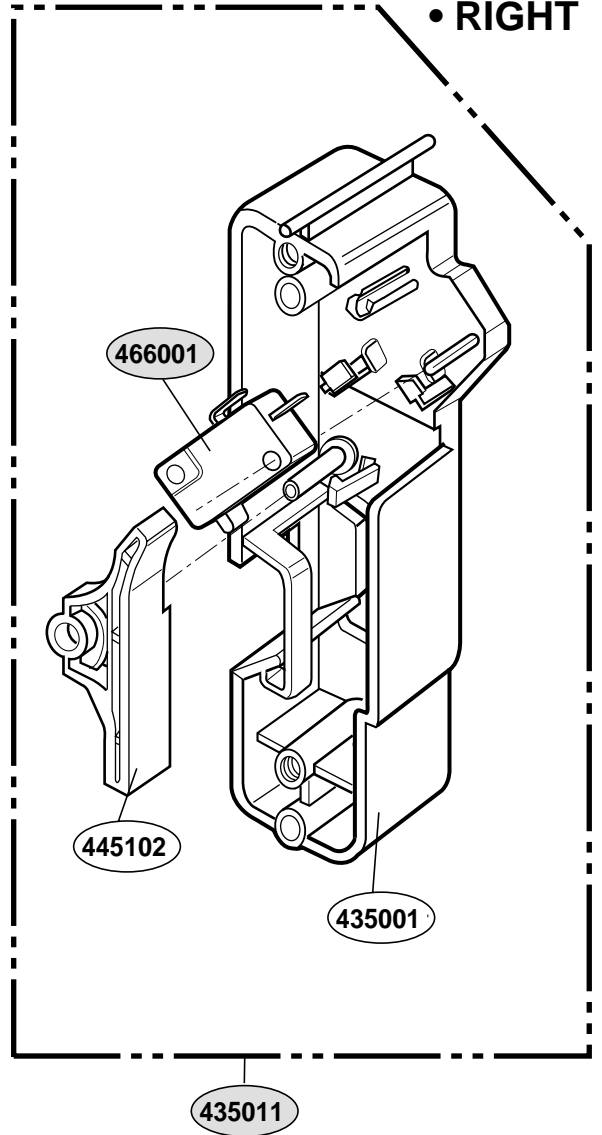

[Find Your GE Microwave Parts - Select From 3055 Models](#)

----- Manual continues below -----

EXPLODED VIEW

DOOR PARTS

(ZSC2000CWW, ZSC2000CBB, ZSC2001CSS)

EXPLODED VIEW

DOOR PARTS

(SCB2000CWW, SCB2000CBB, SCB2000CAA, SCB2000CCC, SCB2001CSS)

CONTROLLER PARTS

(SCB2001CSS, ZSC2000CWW, ZSC2000CBB, ZSC2001CSS)

CONTROLLER PARTS

(SCB2000CWW, SCB2000CBB, SCB2000CAA, SCB2000CCC)

OVEN CAVITY PARTS

(SCB2000CWW, SCB2000CBB, SCB2000CAA,
SCB2000CCC, SCB2001CSS, ZSC2000CWW, ZSC2000CBB, ZSC2001CSS)

LATCH BOARD PARTS

(SCB2000CWW, SCB2000CBB, SCB2000CAA,
SCB2000CCC, SCB2001CSS, ZSC2000CWW, ZSC2000CBB, ZSC2001CSS)

• LEFT

• RIGHT

INTERIOR PARTS (I)

(SCB2000CWW, SCB2000CBB, SCB2000CAA,
SCB2000CCC, SCB2001CSS, ZSC2000CWW, ZSC2000CBB, ZSC2001CSS)