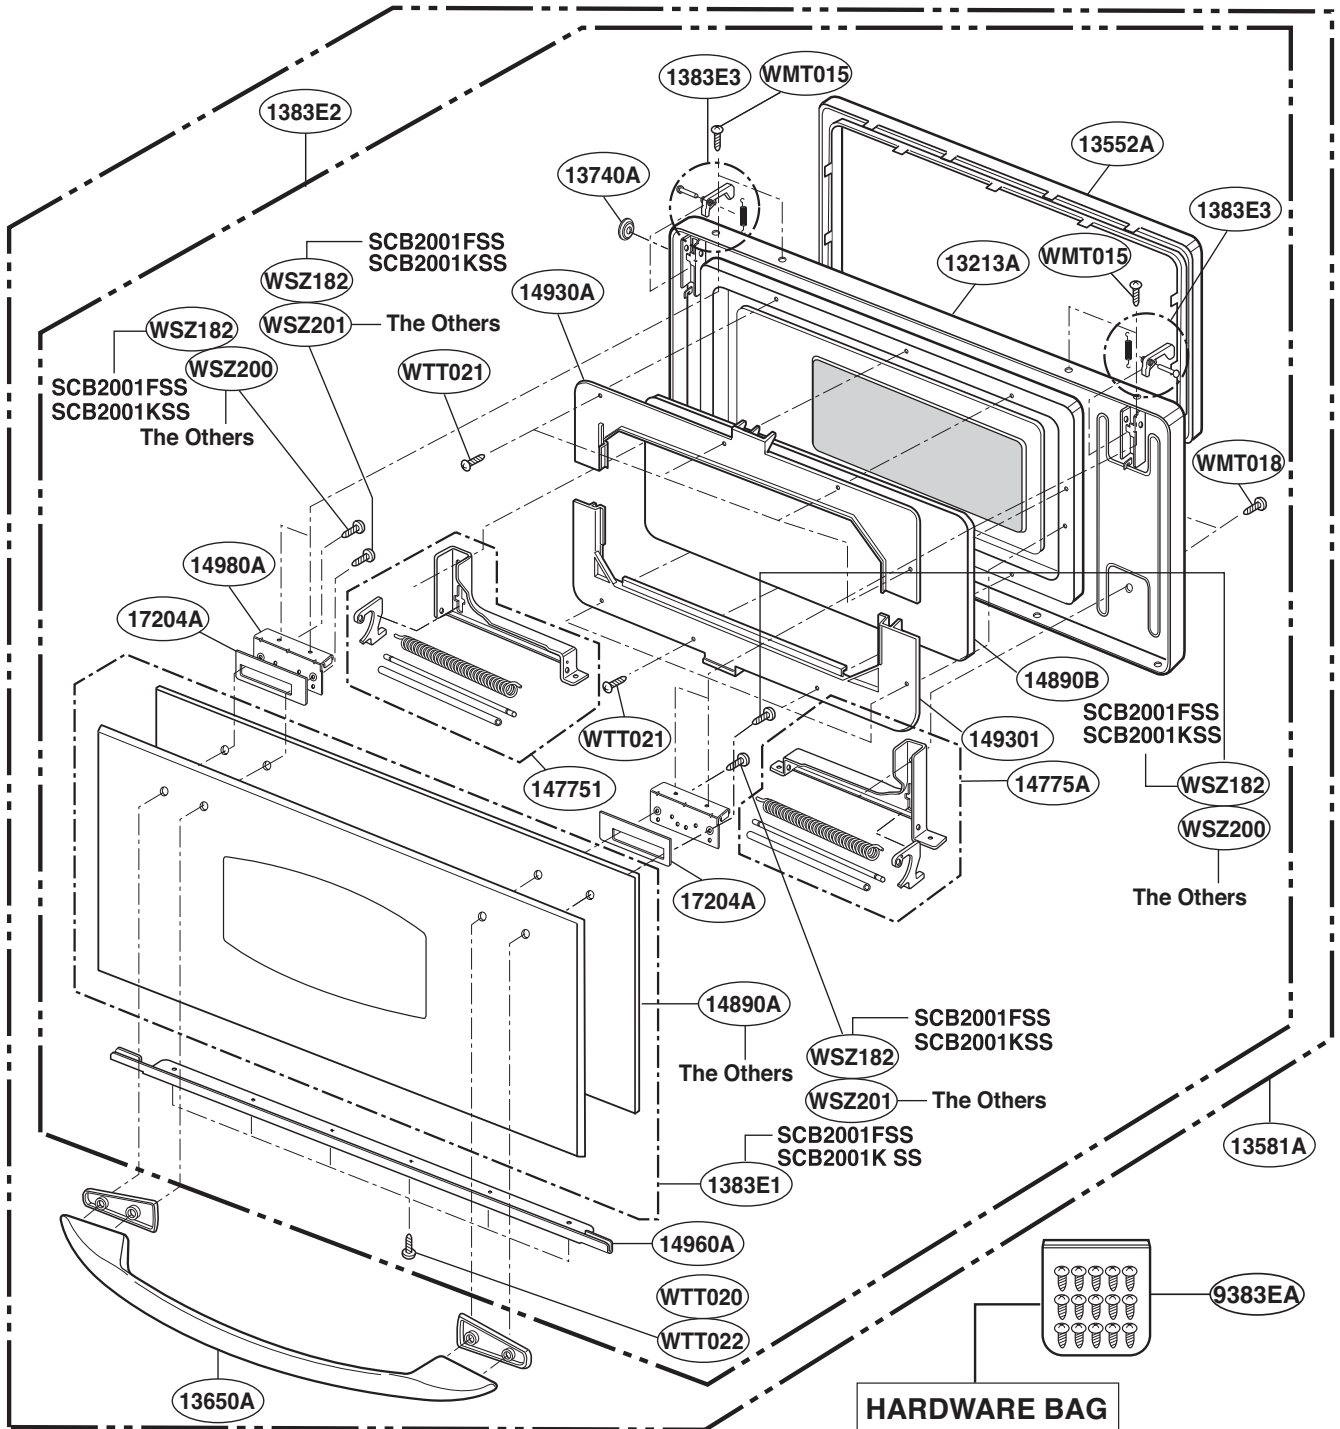

This Owner's Manual is provided and hosted by [Appliance Factory Parts](#).

GE SCB2001FSS02 Owner's Manual

[Shop genuine replacement parts for GE
SCB2001FSS02](#)

[Find Your GE Microwave Parts - Select From 3055 Models](#)

----- Manual continues below -----

EXPLODED VIEW

DOOR PARTS

Model: SCB2000FWW
SCB2000FBB
SCB2000FCC
SCB2001FSS
SCB2001KSS

CONTROLLER PARTS

Model: SCB2000FWW
SCB2000FBB
SCB2000FCC
SCB2001FSS
SCB2001KSS

OVEN CAVITY PARTS

Model: SCB2000FWW
SCB2000FBB
SCB2000FCC
SCB2001FSS
SCB2001KSS

LATCH BOARD PARTS

Model: SCB2000FWW
SCB2000FBB
SCB2000FCC
SCB2001FSS
SCB2001KSS

¥ LEFT

¥ RIGHT

INTERIOR PARTS (I)

Model: SCB2000FWW
SCB2000FBB
SCB2000FCC
SCB2001FSS
SCB2001KSS

INTERIOR PARTS (II-I)

Model: SCB2000FBB 02
SCB2000FCC 02
SCB2000FWW 02
SCB2001FSS 02
SCB2001KSS 01

Check the rating label of Model and order SVC parts according to the Model No.