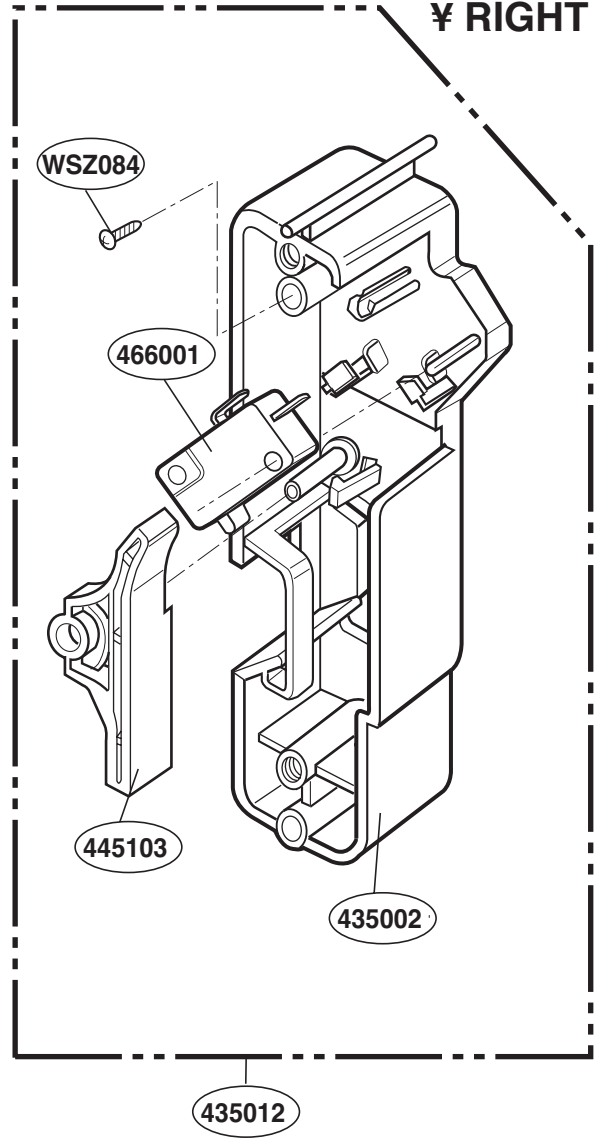

----- Manual continues below -----

EXPLODED VIEW

DOOR PARTS

Model: SCB2000FWW
SCB2000FBB
SCB2000FCC
SCB2001FSS
SCB2001KSS

CONTROLLER PARTS

Model: SCB2000FWW
SCB2000FBB
SCB2000FCC
SCB2001FSS
SCB2001KSS

OVEN CAVITY PARTS

Model: SCB2000FWW
SCB2000FBB
SCB2000FCC
SCB2001FSS
SCB2001KSS

LATCH BOARD PARTS

Model: SCB2000FWW
SCB2000FBB
SCB2000FCC
SCB2001FSS
SCB2001KSS

¥ LEFT

¥ RIGHT

INTERIOR PARTS (I)

Model: SCB2000FWW
SCB2000FBB
SCB2000FCC
SCB2001FSS
SCB2001KSS

INTERIOR PARTS (II-I)

Model: SCB2000FBB 02
SCB2000FCC 02
SCB2000FWW 02
SCB2001FSS 02
SCB2001KSS 01

Check the rating label of Model and order SVC parts according to the Model No.