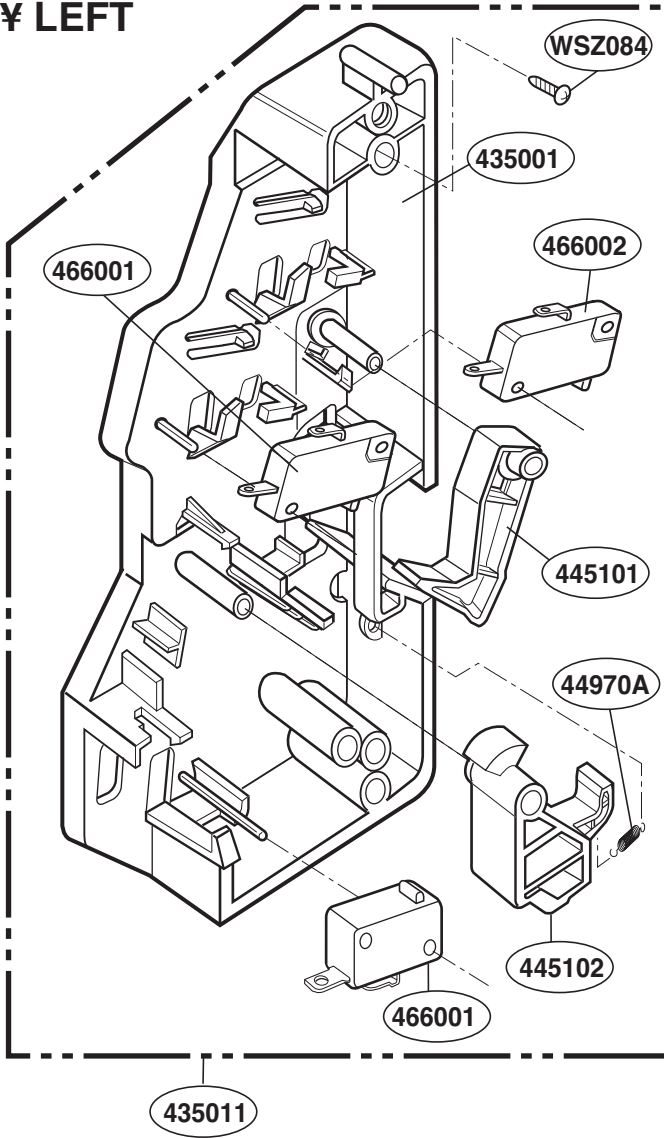

----- Manual continues below -----

EXPLODED VIEW

DOOR PARTS

Model: SCB2000FWW
SCB2000FBB
SCB2000FCC
SCB2001FSS
SCB2001KSS

CONTROLLER PARTS

Model: SCB2000FWW
SCB2000FBB
SCB2000FCC
SCB2001FSS
SCB2001KSS

OVEN CAVITY PARTS

Model: SCB2000FWW
SCB2000FBB
SCB2000FCC
SCB2001FSS
SCB2001KSS

LATCH BOARD PARTS

Model: SCB2000FWW
SCB2000FBB
SCB2000FCC
SCB2001FSS
SCB2001KSS

¥ LEFT

¥ RIGHT

INTERIOR PARTS (I)

Model: SCB2000FWW
SCB2000FBB
SCB2000FCC
SCB2001FSS
SCB2001KSS

INTERIOR PARTS (II-I)

Model: SCB2000FBB 02
SCB2000FCC 02
SCB2000FWW 02
SCB2001FSS 02
SCB2001KSS 01

Check the rating label of Model and order SVC parts according to the Model No.