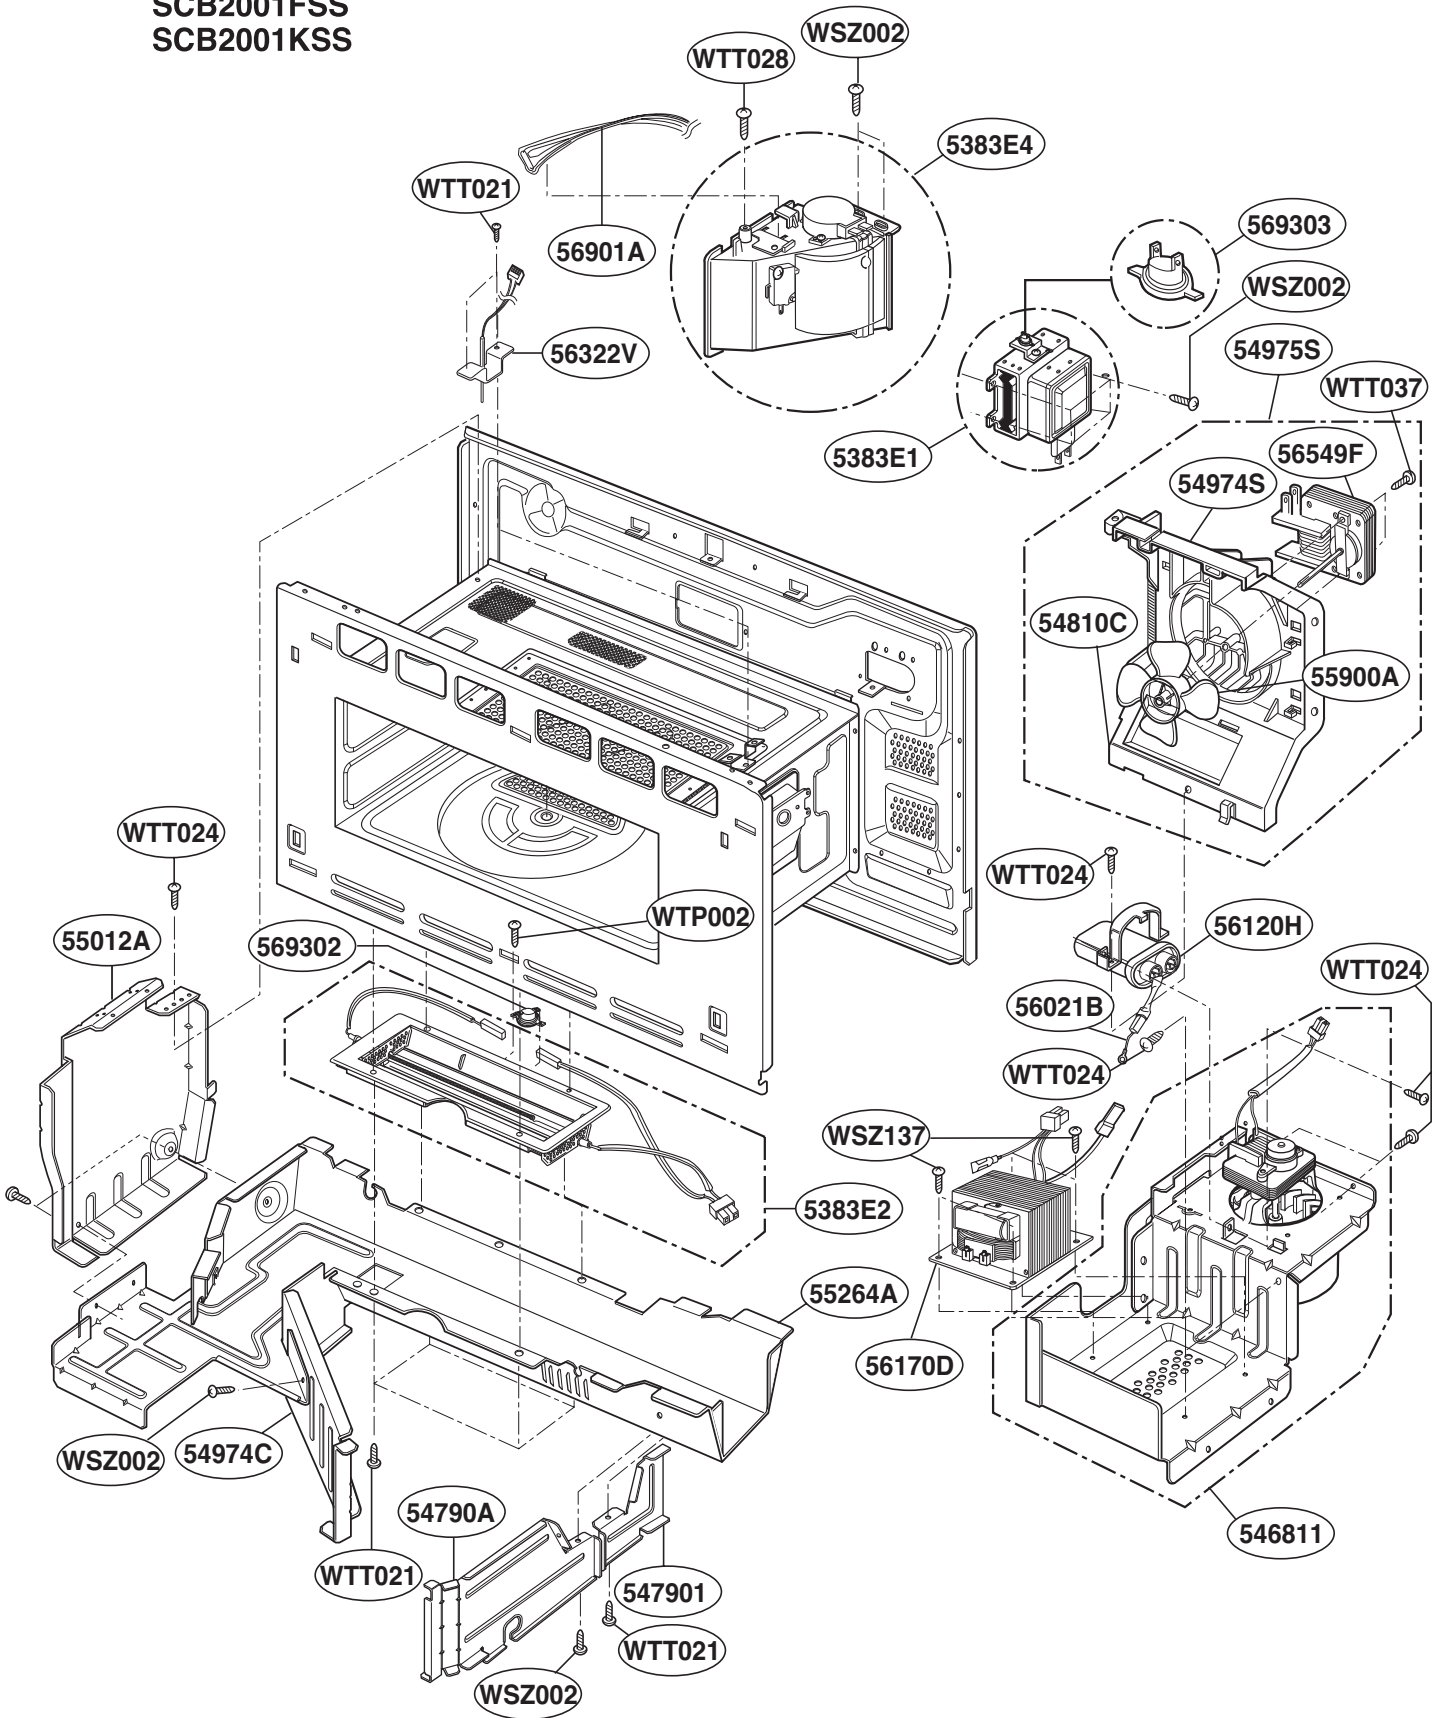

----- Manual continues below -----

EXPLODED VIEW

DOOR PARTS

Model: SCB2000FWW
SCB2000FBB
SCB2000FCC
SCB2001FSS
SCB2001KSS

CONTROLLER PARTS

Model: SCB2000FWW
SCB2000FBB
SCB2000FCC
SCB2001FSS
SCB2001KSS

OVEN CAVITY PARTS

Model: SCB2000FWW
SCB2000FBB
SCB2000FCC
SCB2001FSS
SCB2001KSS

LATCH BOARD PARTS

Model: SCB2000FWW
SCB2000FBB
SCB2000FCC
SCB2001FSS
SCB2001KSS

¥ LEFT

¥ RIGHT

INTERIOR PARTS (I)

Model: SCB2000FWW
SCB2000FBB
SCB2000FCC
SCB2001FSS
SCB2001KSS

INTERIOR PARTS (II-I)

Model: SCB2000FBB 02
SCB2000FCC 02
SCB2000FWW 02
SCB2001FSS 02
SCB2001KSS 01

Check the rating label of Model and order SVC parts according to the Model No.