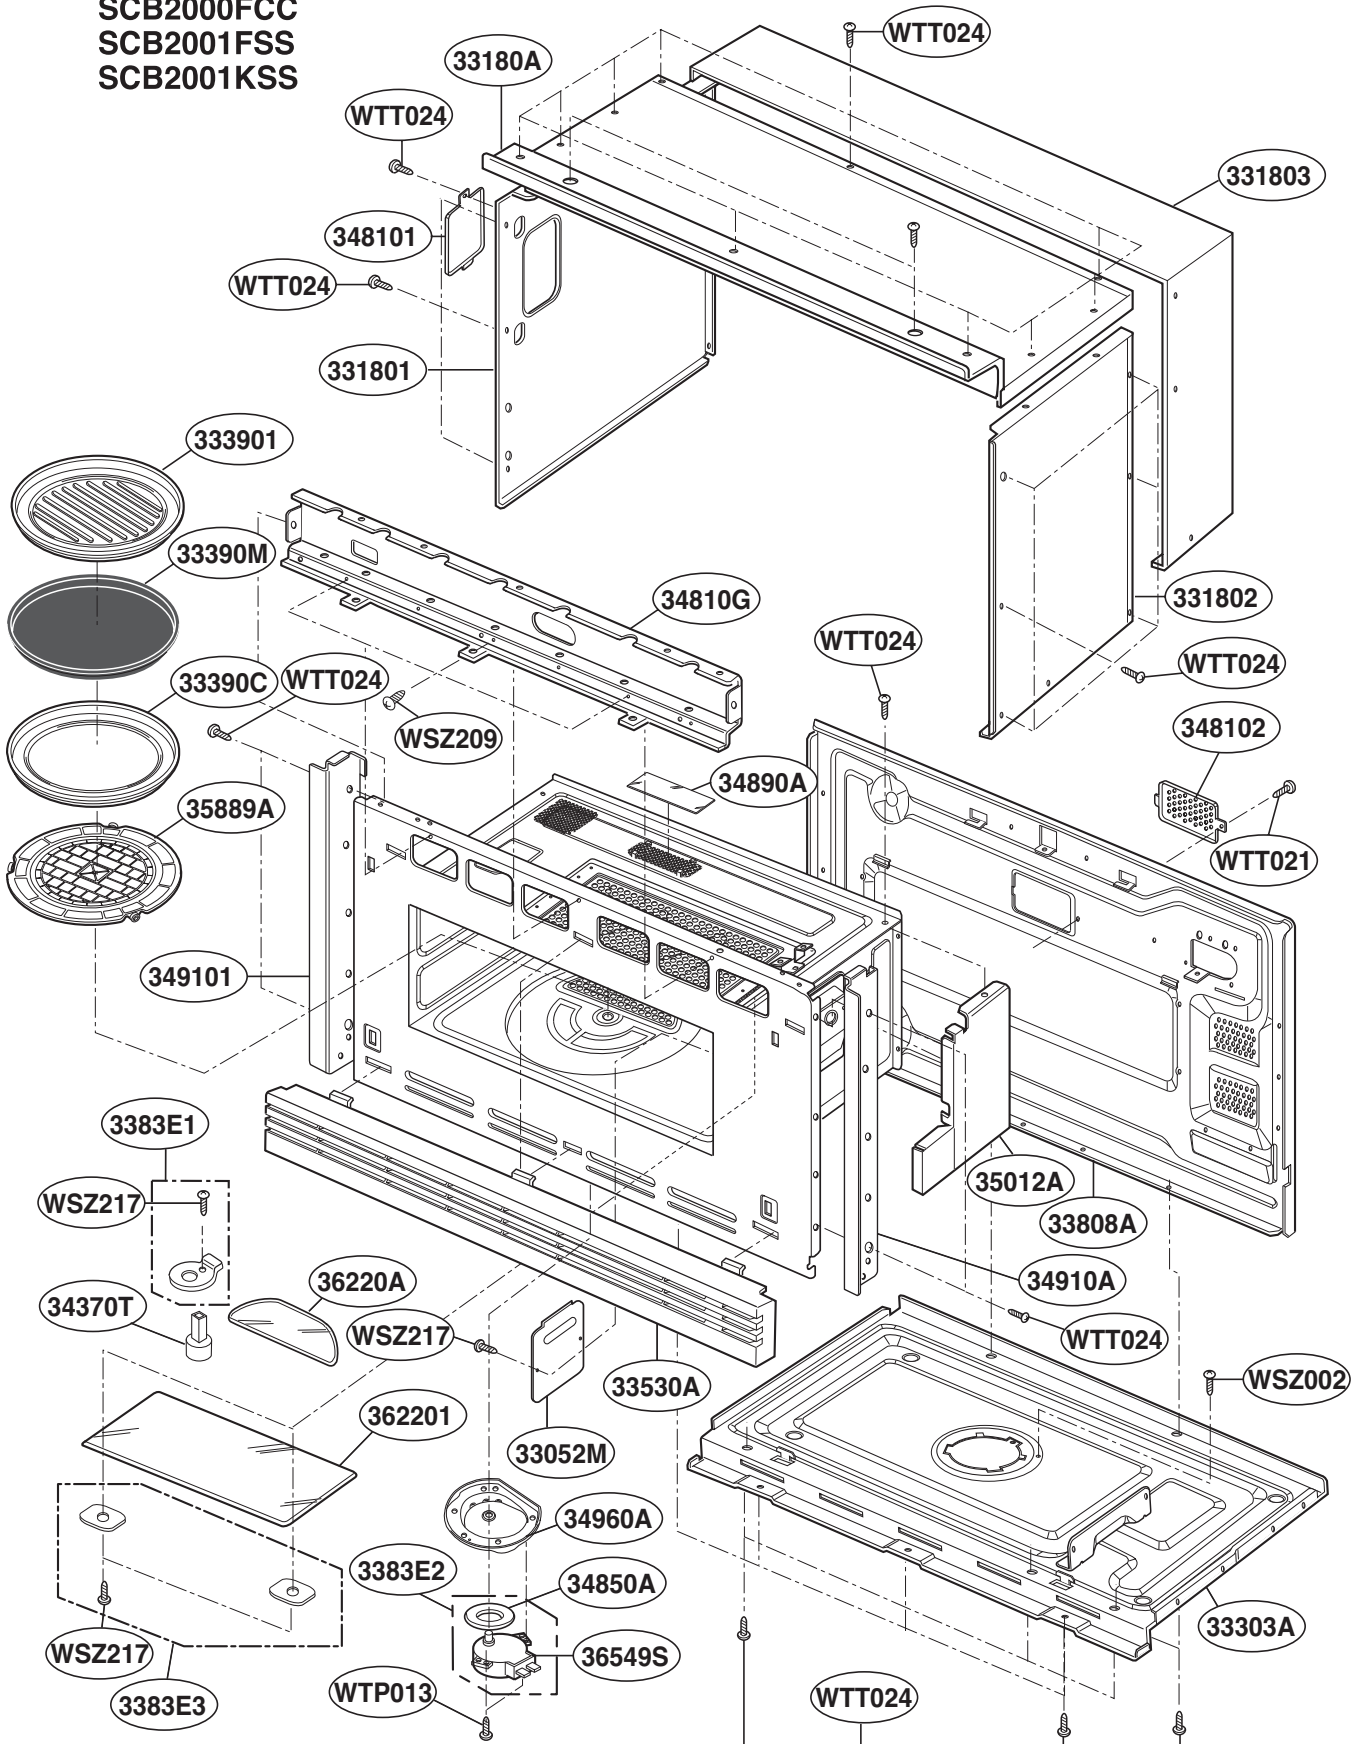

EXPLODED VIEW

DOOR PARTS

Model: SCB2000FWW
SCB2000FBB
SCB2000FCC
SCB2001FSS
SCB2001KSS

P/No.:3828W5S4719

OVEN CAVITY PARTS

Model: SCB2000FWW
SCB2000FBB
SCB2000FCC
SCB2001FSS
SCB2001KSS

LATCH BOARD PARTS

Model: SCB2000FWW
SCB2000FBB
SCB2000FCC
SCB2001FSS
SCB2001KSS

¥ LEFT

¥ RIGHT

INTERIOR PARTS (I)

Model: SCB2000FWW
SCB2000FBB
SCB2000FCC
SCB2001FSS
SCB2001KSS

INTERIOR PARTS (II-I)

Model: SCB2000FBB 02
SCB2000FCC 02
SCB2000FWW 02
SCB2001FSS 02
SCB2001KSS 01

Check the rating label of Model and order SVC parts according to the Model No.

INTERIOR PARTS (II-II)

Model: SCB2000FBB 03
SCB2000FCC 03
SCB2000FWW 03
SCB2001KSS 02

Check the rating label of Model and order SVC parts according to the Model No.