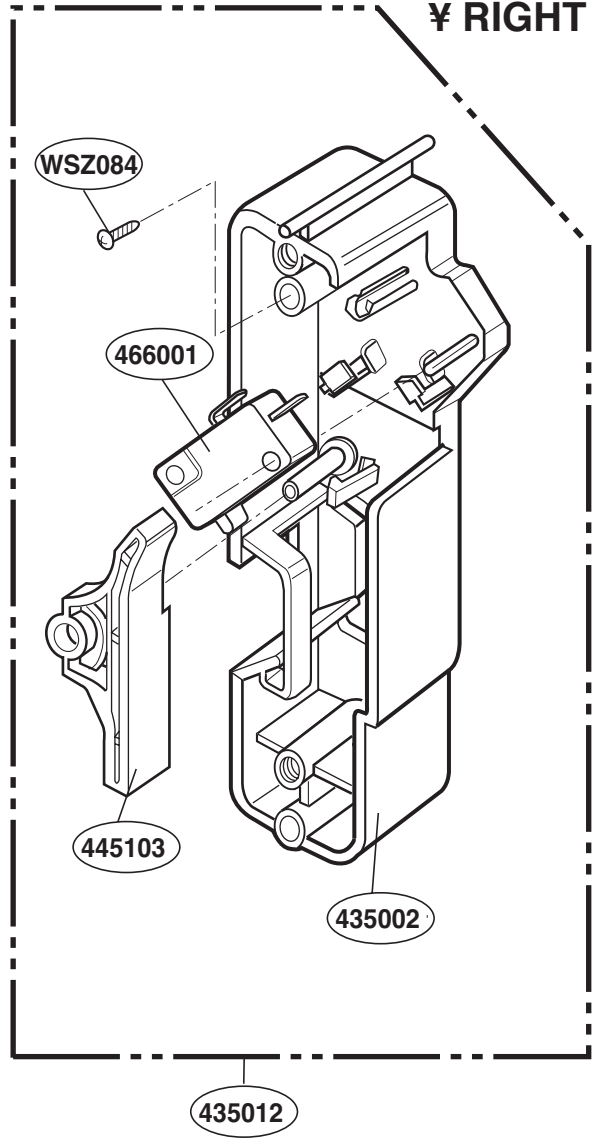

EXPLODED VIEW

DOOR PARTS

Model: SCB2000FWW
SCB2000FBB
SCB2000FCC
SCB2001FSS
SCB2001KSS

P/No.:3828W5S4719

OVEN CAVITY PARTS

Model: SCB2000FWW
SCB2000FBB
SCB2000FCC
SCB2001FSS
SCB2001KSS

LATCH BOARD PARTS

Model: SCB2000FWW
SCB2000FBB
SCB2000FCC
SCB2001FSS
SCB2001KSS

¥ LEFT

¥ RIGHT

INTERIOR PARTS (I)

Model: SCB2000FWW
SCB2000FBB
SCB2000FCC
SCB2001FSS
SCB2001KSS

INTERIOR PARTS (II-I)

Model: SCB2000FBB 02
SCB2000FCC 02
SCB2000FWW 02
SCB2001FSS 02
SCB2001KSS 01

Check the rating label of Model and order SVC parts according to the Model No.

INTERIOR PARTS (II-II)

Model: SCB2000FBB 03
SCB2000FCC 03
SCB2000FWW 03
SCB2001KSS 02

Check the rating label of Model and order SVC parts according to the Model No.