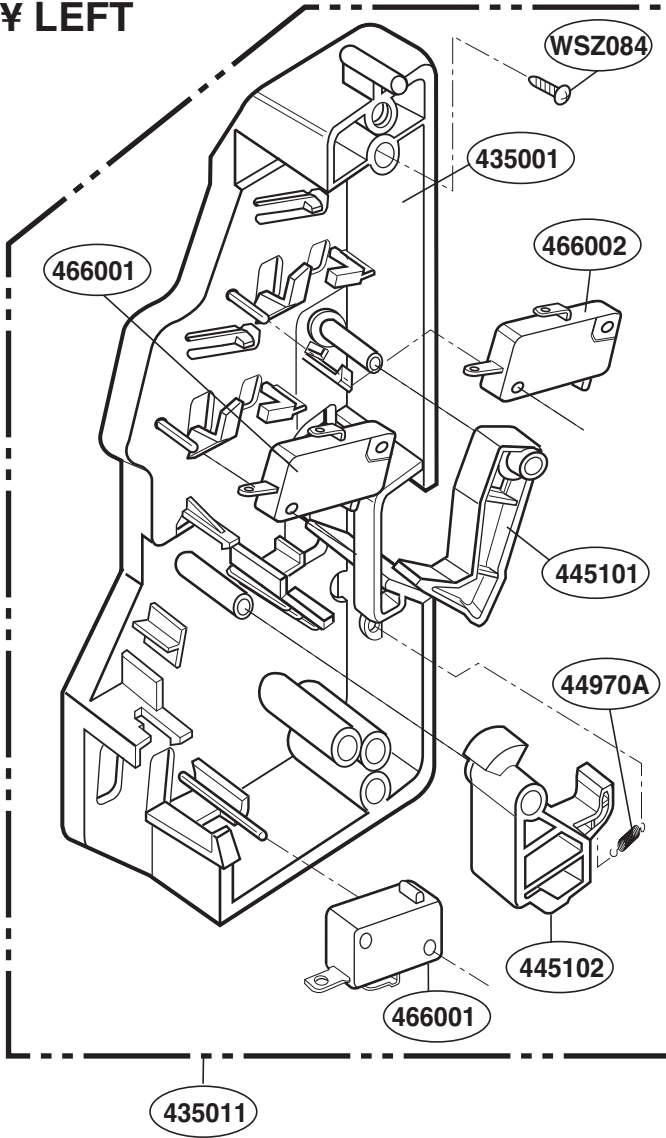

EXPLODED VIEW

DOOR PARTS

Model: SCB2000FWW
SCB2000FBB
SCB2000FCC
SCB2001FSS
SCB2001KSS

P/No.:3828W5S4719

OVEN CAVITY PARTS

Model: SCB2000FWW
SCB2000FBB
SCB2000FCC
SCB2001FSS
SCB2001KSS

LATCH BOARD PARTS

Model: SCB2000FWW
SCB2000FBB
SCB2000FCC
SCB2001FSS
SCB2001KSS

¥ LEFT

¥ RIGHT

INTERIOR PARTS (I)

Model: SCB2000FWW
SCB2000FBB
SCB2000FCC
SCB2001FSS
SCB2001KSS

INTERIOR PARTS (II-I)

Model: SCB2000FBB 02
SCB2000FCC 02
SCB2000FWW 02
SCB2001FSS 02
SCB2001KSS 01

Check the rating label of Model and order SVC parts according to the Model No.

INTERIOR PARTS (II-II)

Model: SCB2000FBB 03
SCB2000FCC 03
SCB2000FWW 03
SCB2001KSS 02

Check the rating label of Model and order SVC parts according to the Model No.