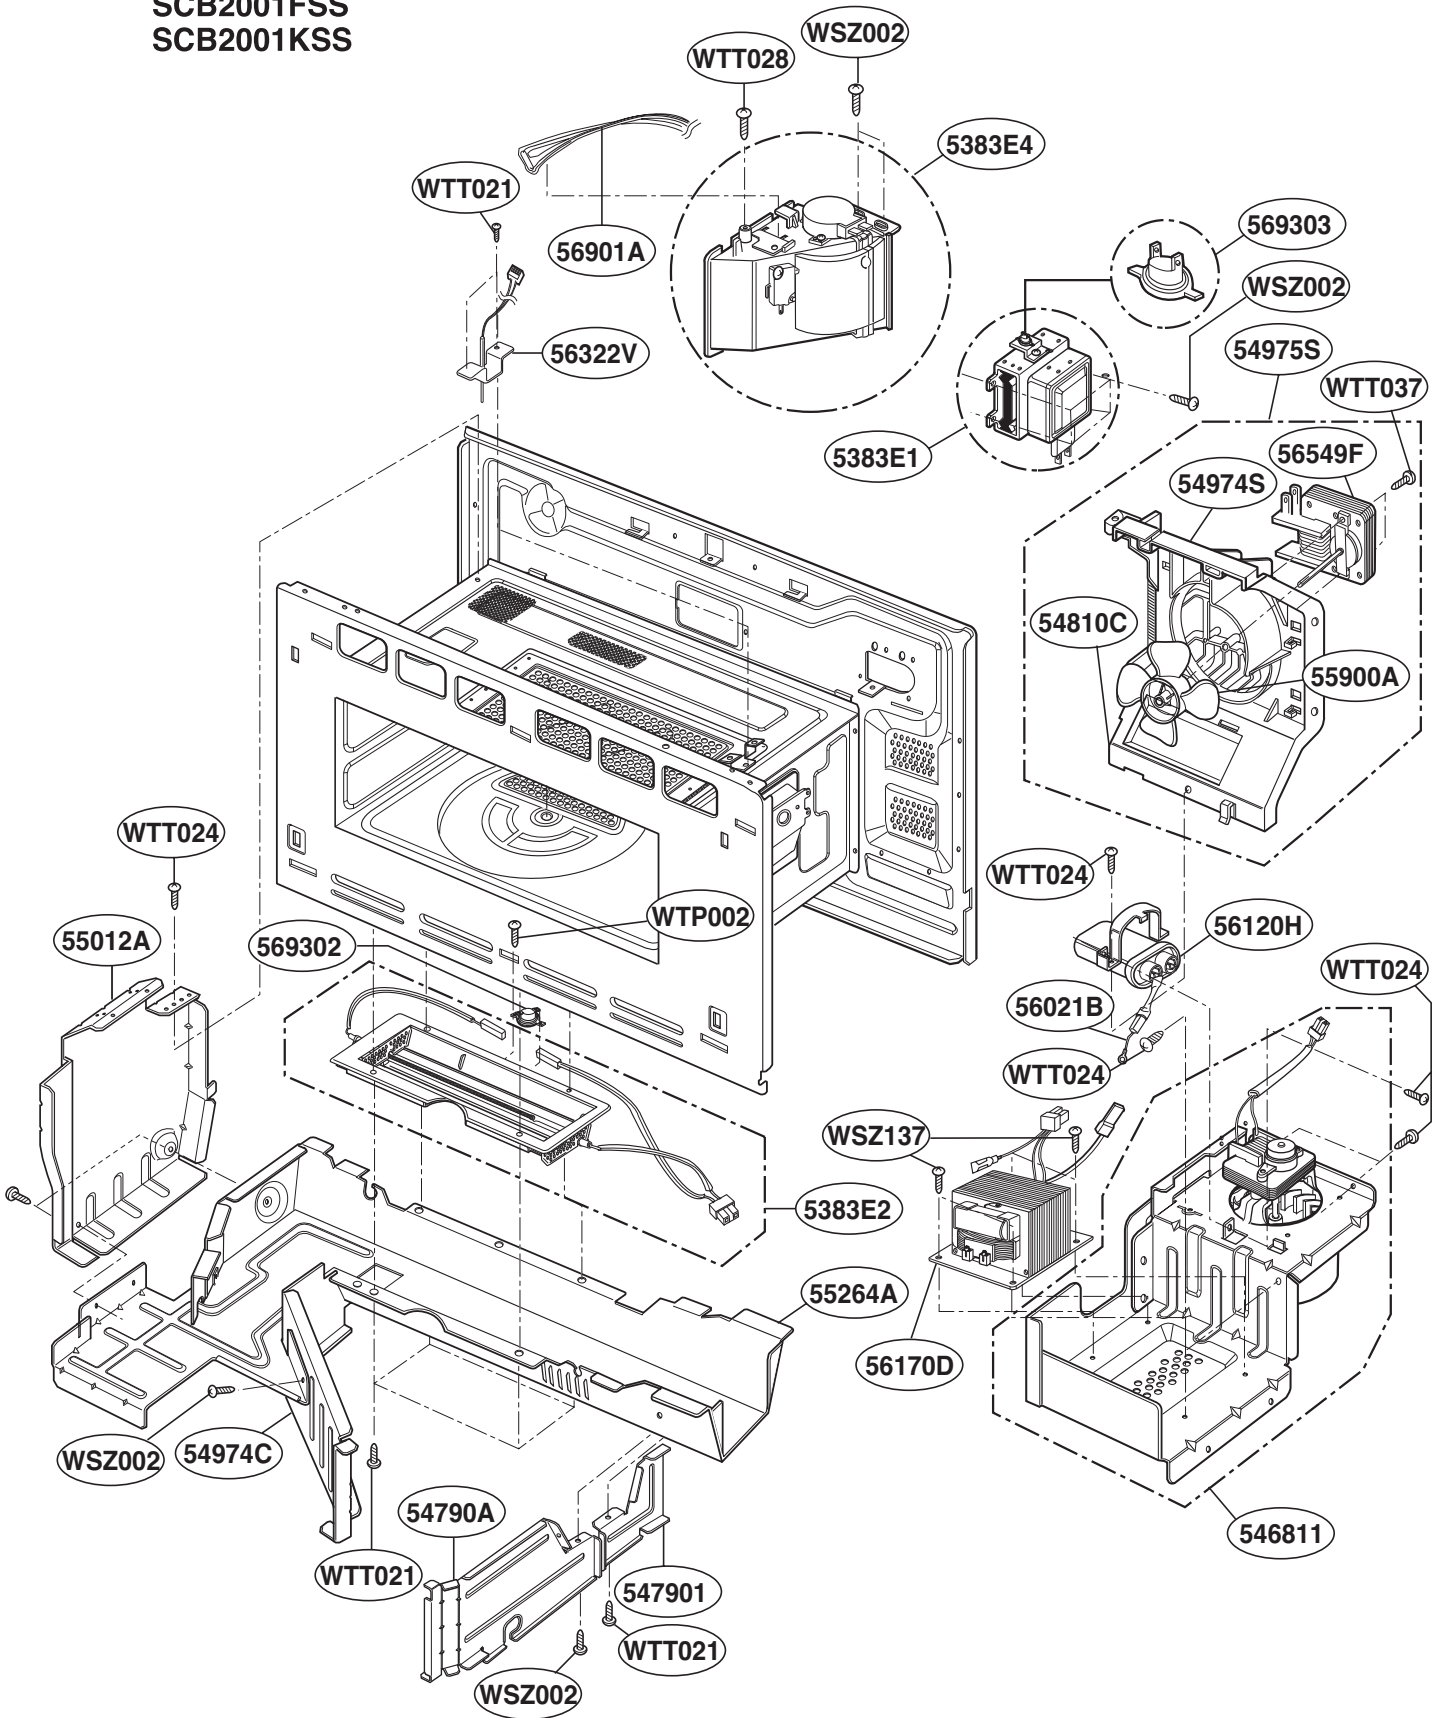

EXPLODED VIEW

DOOR PARTS

Model: SCB2000FWW
SCB2000FBB
SCB2000FCC
SCB2001FSS
SCB2001KSS

P/No.:3828W5S4719

OVEN CAVITY PARTS

Model: SCB2000FWW
SCB2000FBB
SCB2000FCC
SCB2001FSS
SCB2001KSS

LATCH BOARD PARTS

Model: SCB2000FWW
SCB2000FBB
SCB2000FCC
SCB2001FSS
SCB2001KSS

¥ LEFT

¥ RIGHT

INTERIOR PARTS (I)

Model: SCB2000FWW
SCB2000FBB
SCB2000FCC
SCB2001FSS
SCB2001KSS

INTERIOR PARTS (II-I)

Model: SCB2000FBB 02
SCB2000FCC 02
SCB2000FWW 02
SCB2001FSS 02
SCB2001KSS 01

Check the rating label of Model and order SVC parts according to the Model No.

INTERIOR PARTS (II-II)

Model: SCB2000FBB 03
SCB2000FCC 03
SCB2000FWW 03
SCB2001KSS 02

Check the rating label of Model and order SVC parts according to the Model No.