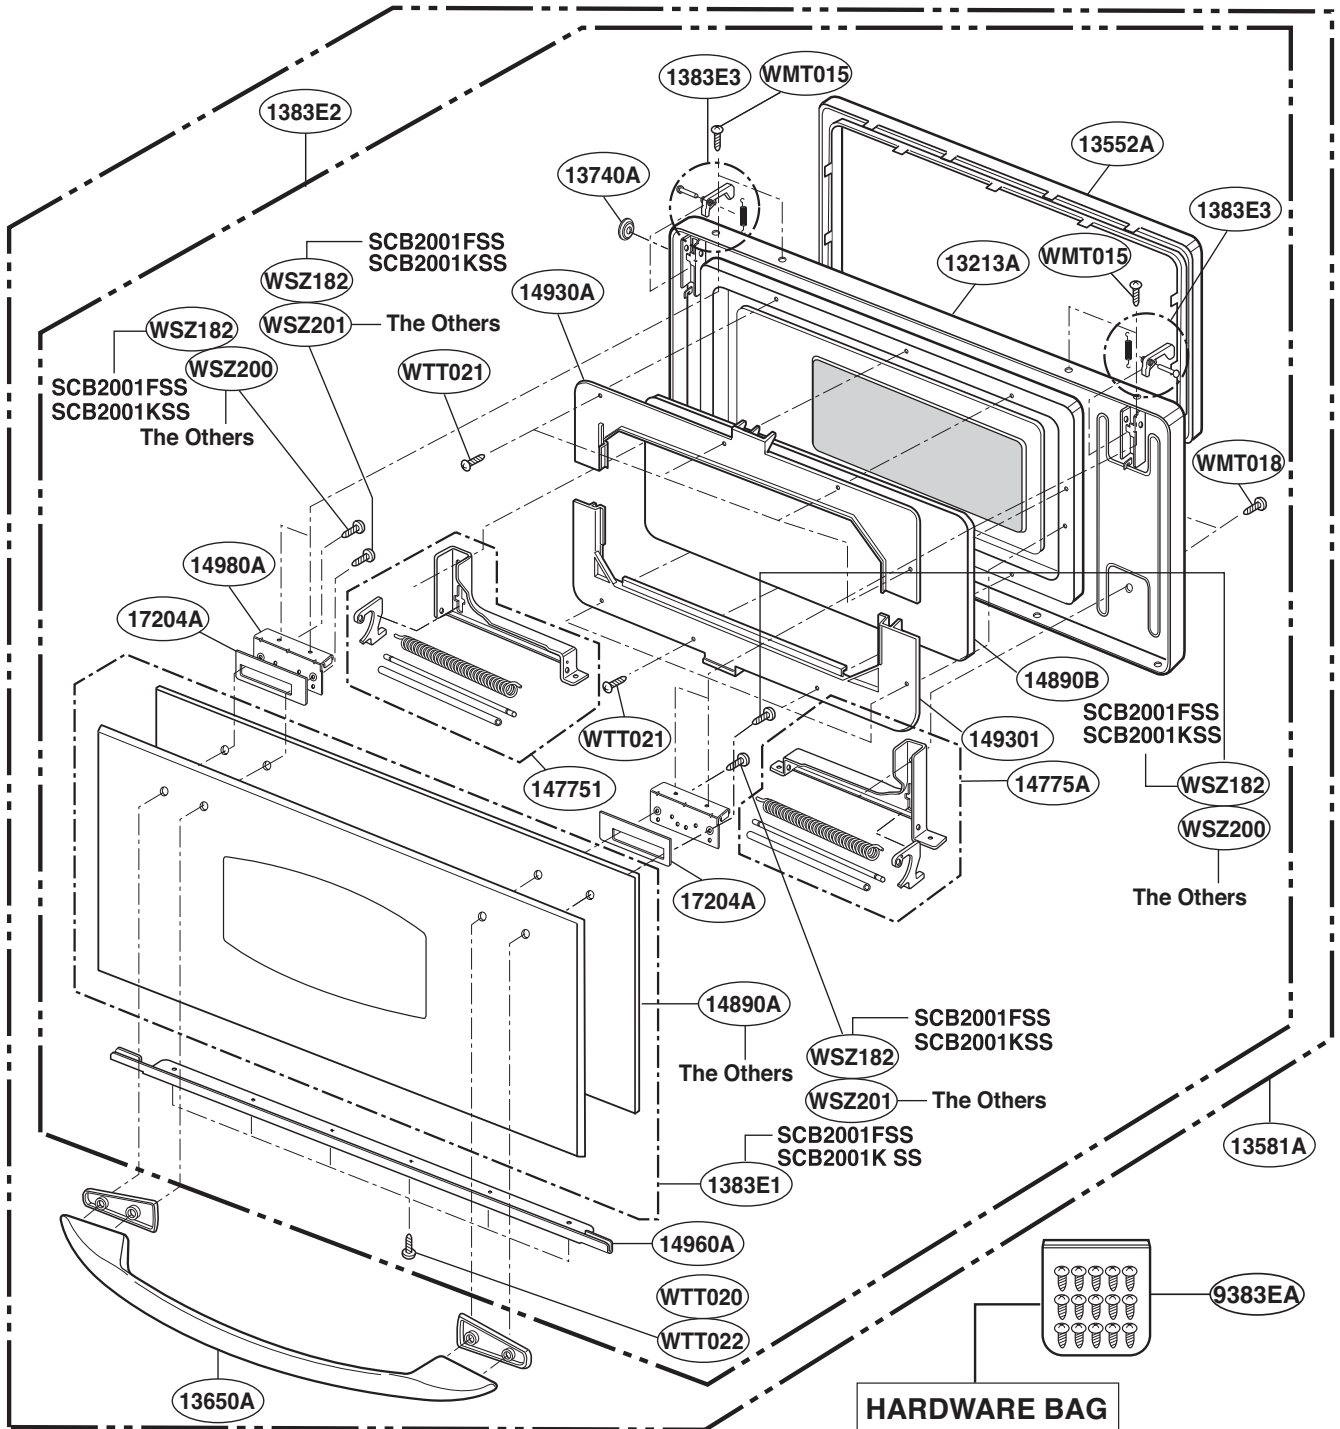

EXPLODED VIEW

DOOR PARTS

Model: SCB2000FWW
SCB2000FBB
SCB2000FCC
SCB2001FSS
SCB2001KSS

P/No.:3828W5S4719

OVEN CAVITY PARTS

Model: SCB2000FWW
SCB2000FBB
SCB2000FCC
SCB2001FSS
SCB2001KSS

LATCH BOARD PARTS

Model: SCB2000FWW
SCB2000FBB
SCB2000FCC
SCB2001FSS
SCB2001KSS

¥ LEFT

¥ RIGHT

INTERIOR PARTS (I)

Model: SCB2000FWW
SCB2000FBB
SCB2000FCC
SCB2001FSS
SCB2001KSS

INTERIOR PARTS (II-I)

Model: SCB2000FBB 02
SCB2000FCC 02
SCB2000FWW 02
SCB2001FSS 02
SCB2001KSS 01

Check the rating label of Model and order SVC parts according to the Model No.

INTERIOR PARTS (II-II)

Model: SCB2000FBB 03
SCB2000FCC 03
SCB2000FWW 03
SCB2001KSS 02

Check the rating label of Model and order SVC parts according to the Model No.