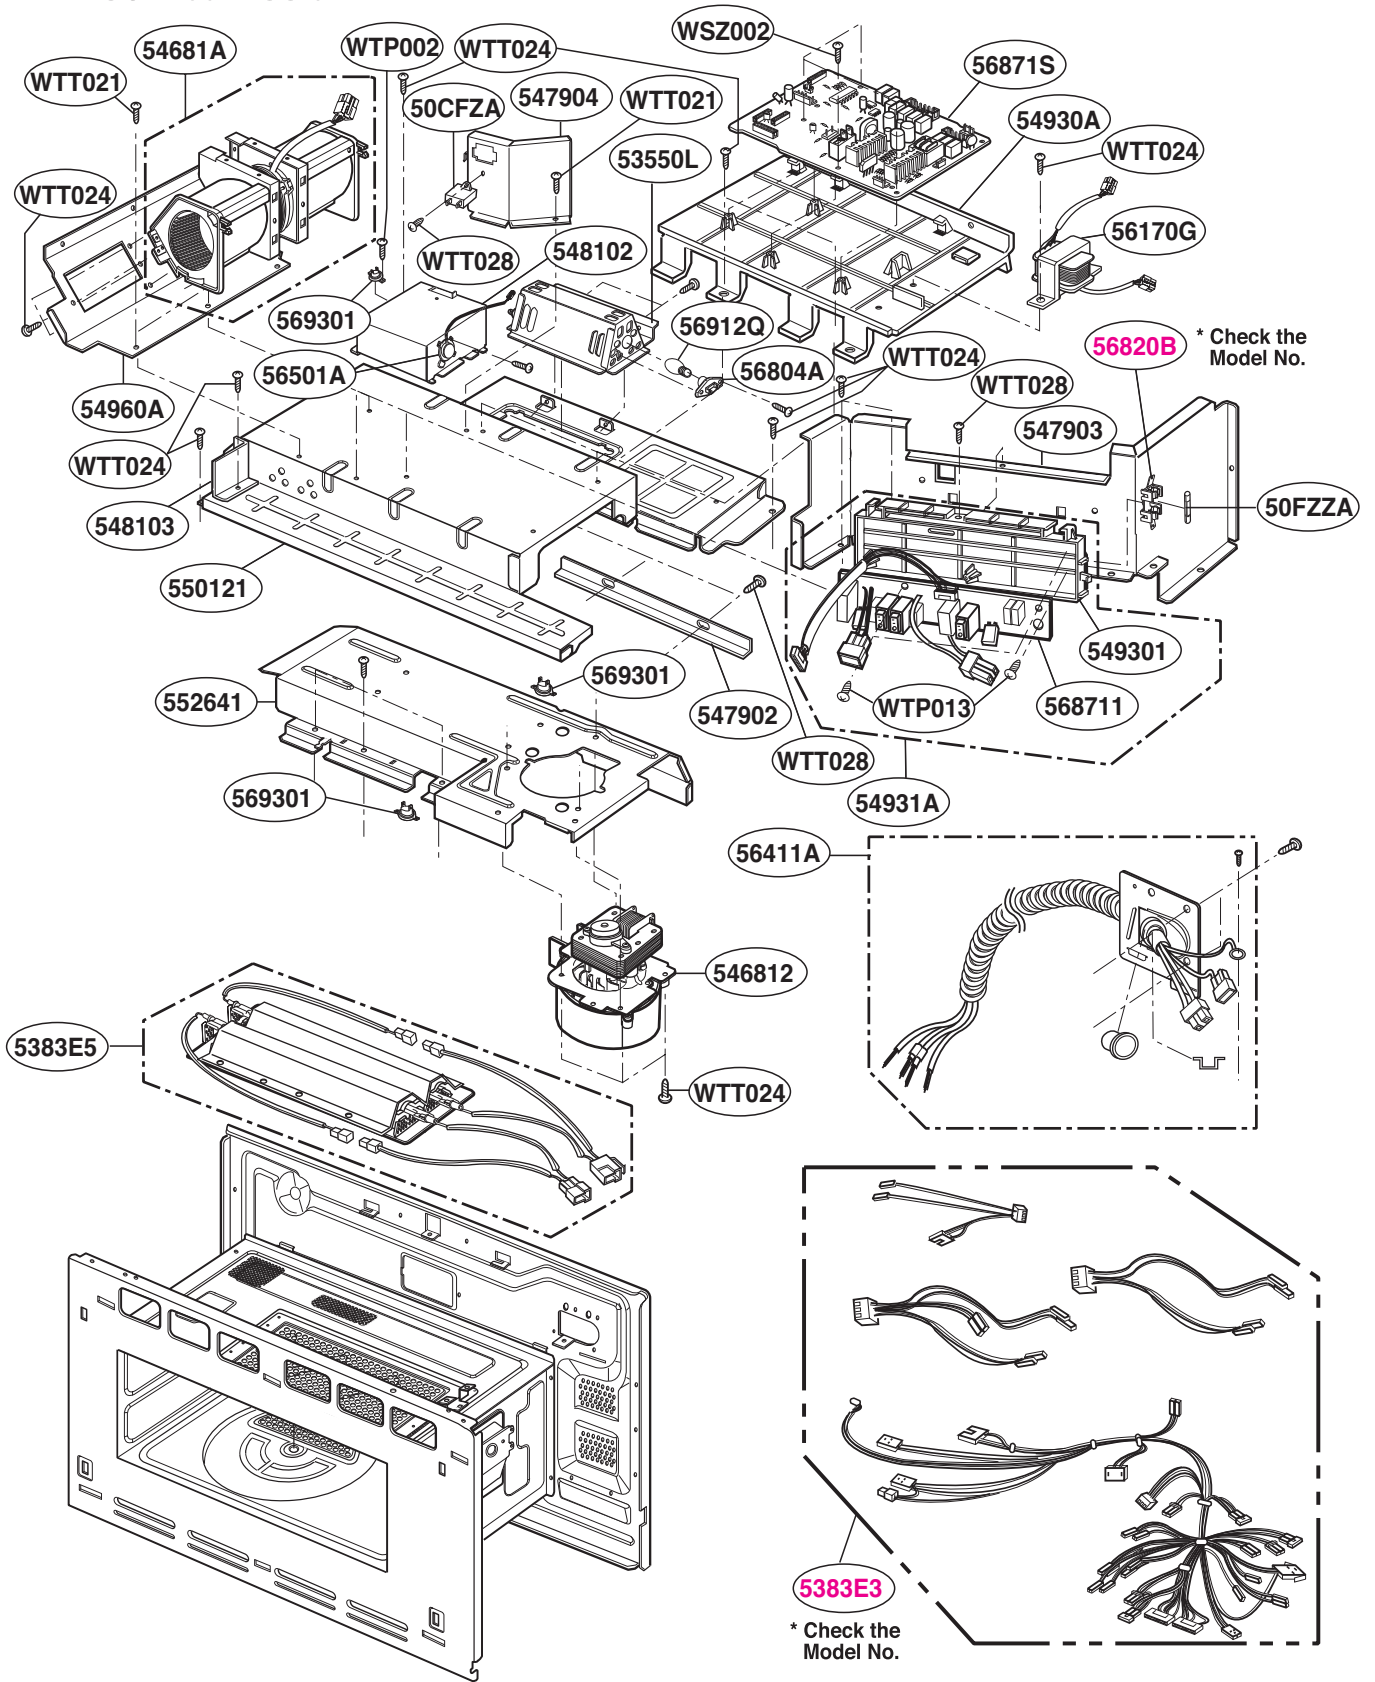

EXPLODED VIEW

DOOR PARTS

Model: SCB2000FWW
SCB2000FBB
SCB2000FCC
SCB2001FSS
SCB2001KSS

P/No.:3828W5S4719

OVEN CAVITY PARTS

Model: SCB2000FWW
SCB2000FBB
SCB2000FCC
SCB2001FSS
SCB2001KSS

LATCH BOARD PARTS

Model: SCB2000FWW
SCB2000FBB
SCB2000FCC
SCB2001FSS
SCB2001KSS

¥ LEFT

¥ RIGHT

INTERIOR PARTS (I)

Model: SCB2000FWW
SCB2000FBB
SCB2000FCC
SCB2001FSS
SCB2001KSS

INTERIOR PARTS (II-I)

Model: SCB2000FBB 02
SCB2000FCC 02
SCB2000FWW 02
SCB2001FSS 02
SCB2001KSS 01

Check the rating label of Model and order SVC parts according to the Model No.

INTERIOR PARTS (II-II)

Model: SCB2000FBB 03
SCB2000FCC 03
SCB2000FWW 03
SCB2001KSS 02

Check the rating label of Model and order SVC parts according to the Model No.