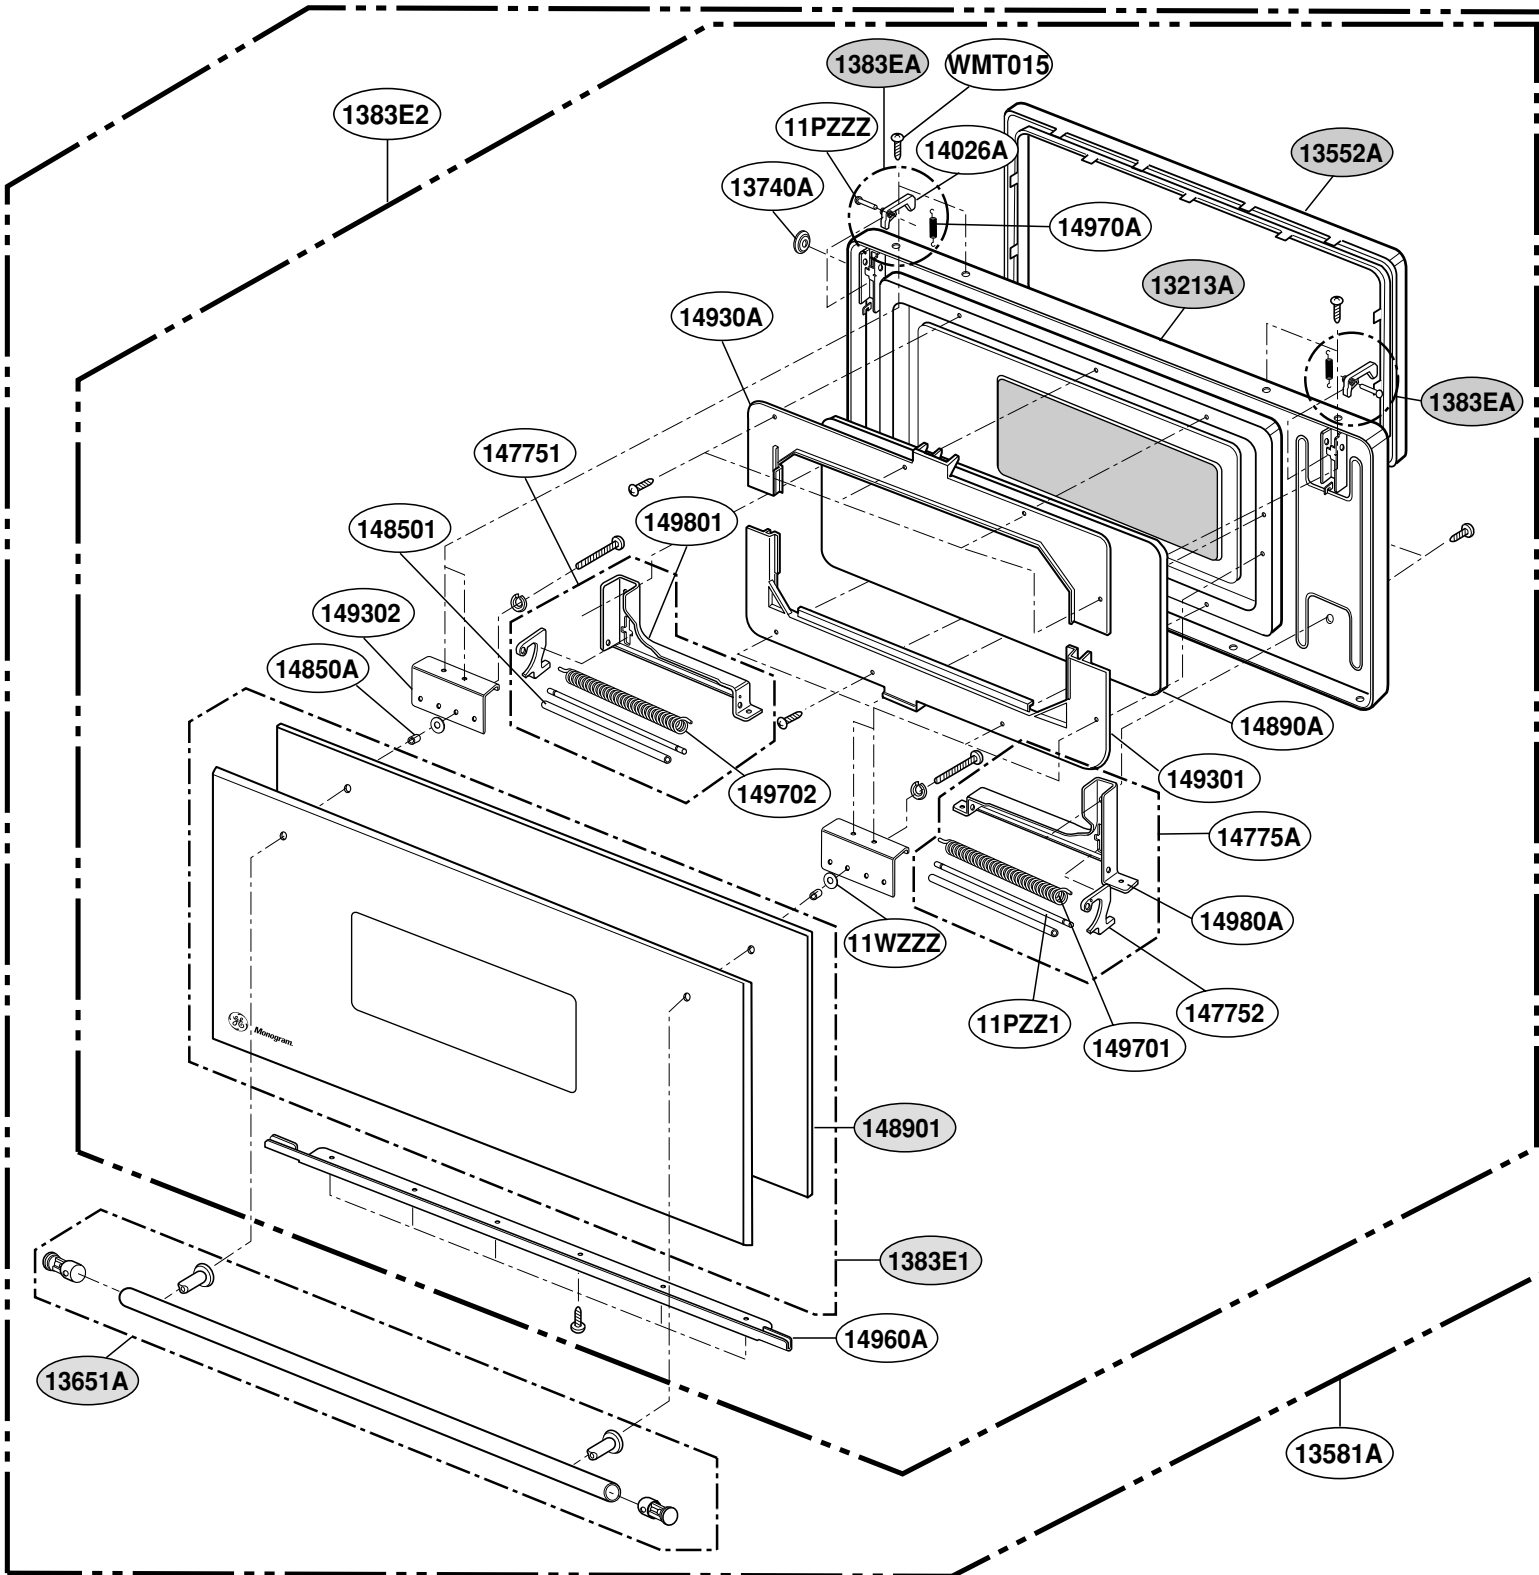

EXPLODED VIEW

DOOR PARTS

(ZSC2000CWW, ZSC2000CBB, ZSC2001CSS)