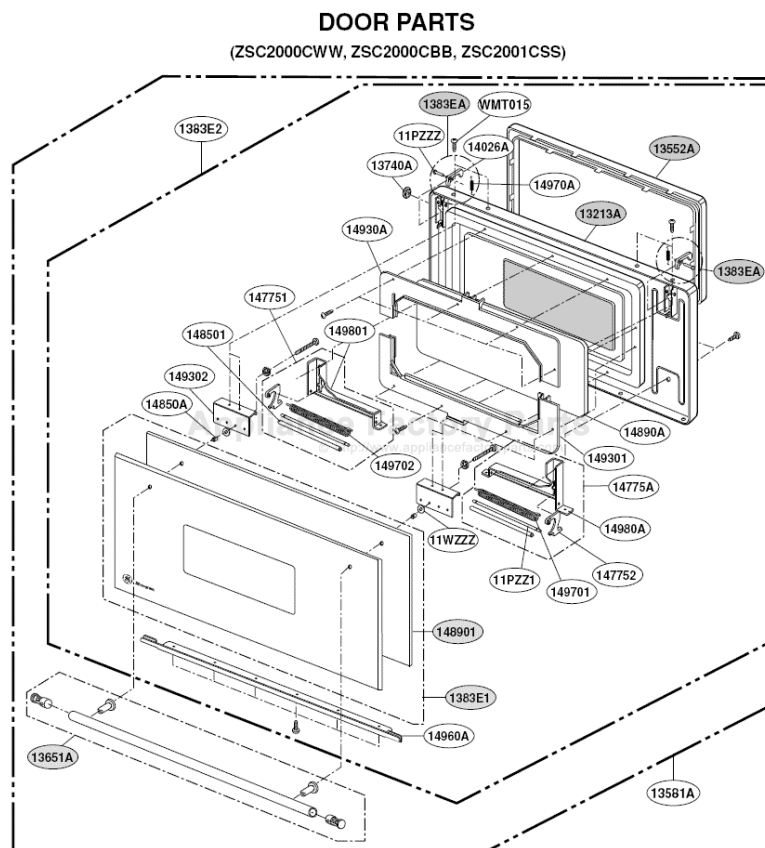

# GE ZSC2000CBB02 Owner's Manual

[Shop genuine replacement parts for GE  
ZSC2000CBB02](#)

[Find Your GE Microwave Parts - Select From 3055 Models](#)

----- Manual continues below -----