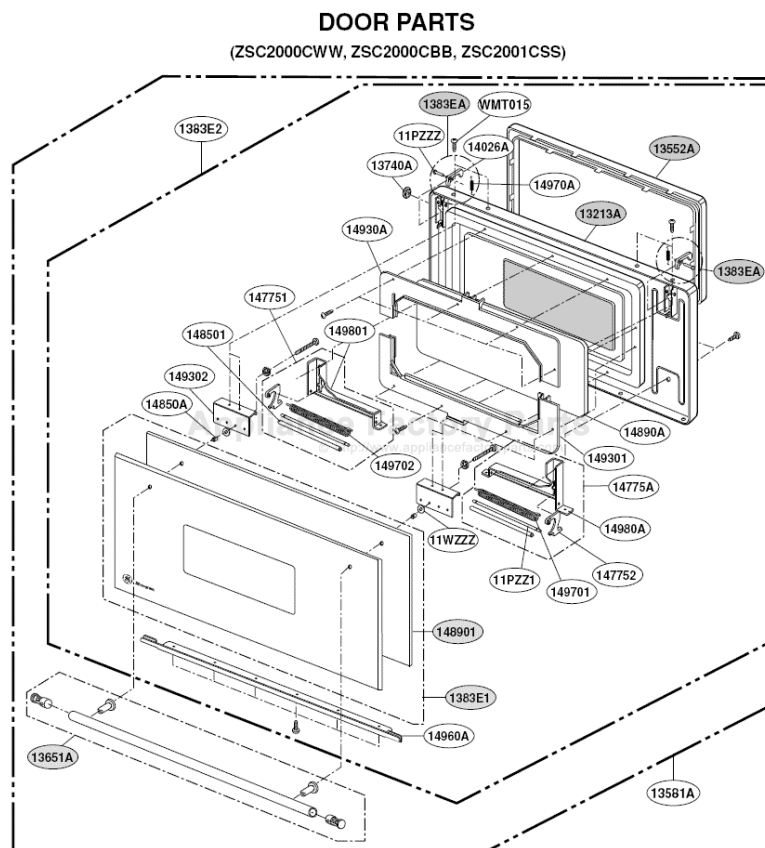

# GE ZSC2000CBB03 Owner's Manual

[Shop genuine replacement parts for GE  
ZSC2000CBB03](#)

[Find Your GE Microwave Parts - Select From 3055 Models](#)

----- Manual continues below -----