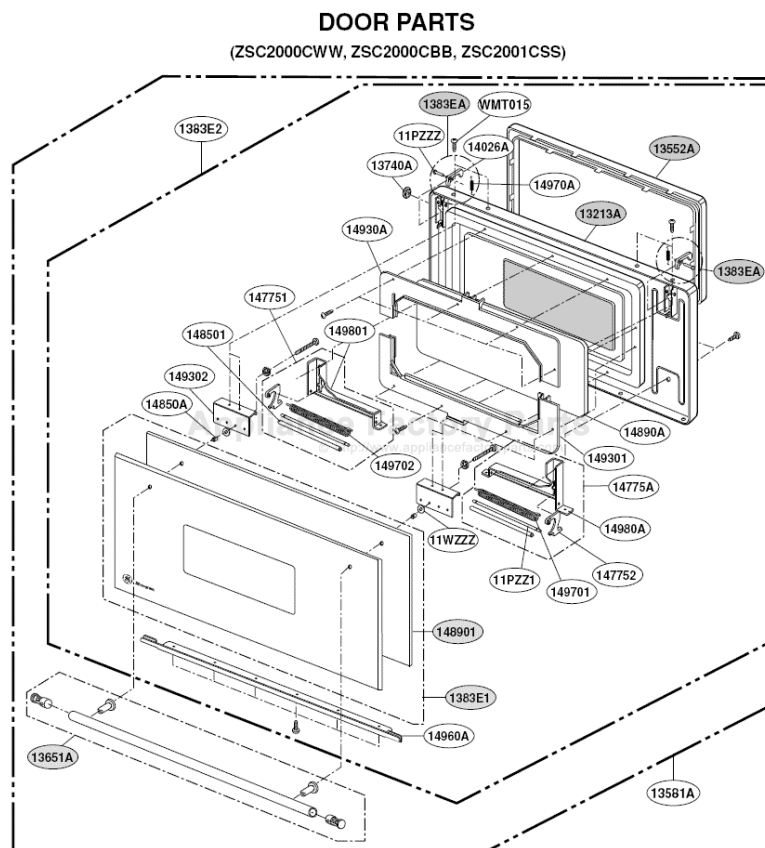

This Owner's Manual is provided and hosted by [Appliance Factory Parts](#).

GE ZSC2000CWW02 Owner's Manual

[Shop genuine replacement parts for GE
ZSC2000CWW02](#)

[Find Your GE Microwave Parts - Select From 3055 Models](#)

----- Manual continues below -----

EXPLODED VIEW

DOOR PARTS

(ZSC2000CWW, ZSC2000CBB, ZSC2001CSS)

CONTROLLER PARTS

(SCB2001CSS, ZSC2000CWW, ZSC2000CBB, ZSC2001CSS)

OVEN CAVITY PARTS

(SCB2000CWW, SCB2000CBB, SCB2000CAA,
SCB2000CCC, SCB2001CSS, ZSC2000CWW, ZSC2000CBB, ZSC2001CSS)

LATCH BOARD PARTS

(SCB2000CWW, SCB2000CBB, SCB2000CAA,
SCB2000CCC, SCB2001CSS, ZSC2000CWW, ZSC2000CBB, ZSC2001CSS)

• LEFT

• RIGHT

INTERIOR PARTS (I)

(SCB2000CWW, SCB2000CBB, SCB2000CAA,
SCB2000CCC, SCB2001CSS, ZSC2000CWW, ZSC2000CBB, ZSC2001CSS)