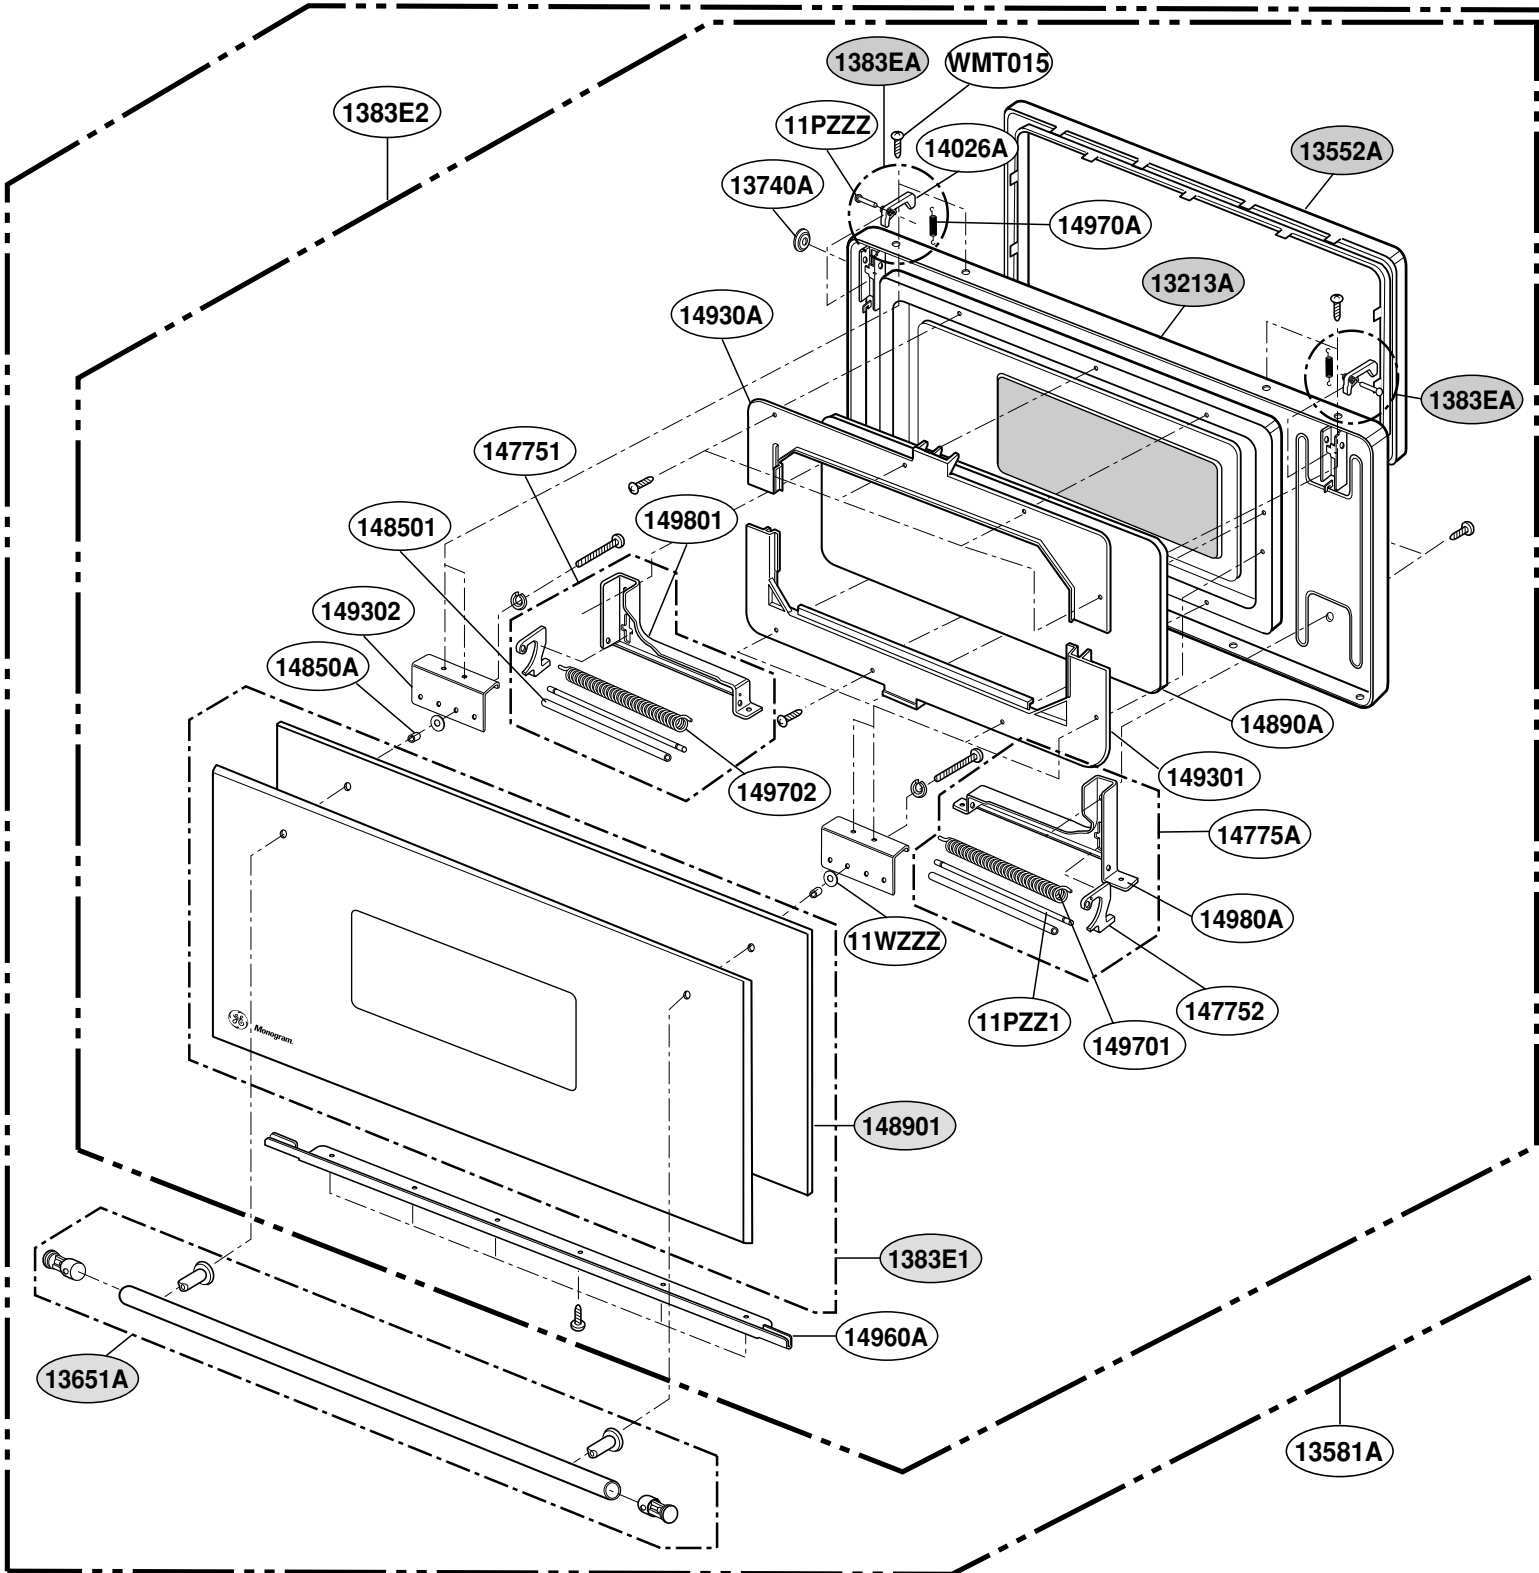

This Owner's Manual is provided and hosted by [Appliance Factory Parts](#).

GE ZSC2000CWW02 Owner's Manual

[Shop genuine replacement parts for GE
ZSC2000CWW02](#)

[Find Your GE Microwave Parts - Select From 3055 Models](#)

----- Manual continues below -----

EXPLODED VIEW

DOOR PARTS

(ZSC2000CWW, ZSC2000CBB, ZSC2001CSS)

CONTROLLER PARTS

(SCB2001CSS, ZSC2000CWW, ZSC2000CBB, ZSC2001CSS)

OVEN CAVITY PARTS

(SCB2000CWW, SCB2000CBB, SCB2000CAA,
SCB2000CCC, SCB2001CSS, ZSC2000CWW, ZSC2000CBB, ZSC2001CSS)

LATCH BOARD PARTS

(SCB2000CWW, SCB2000CBB, SCB2000CAA,
SCB2000CCC, SCB2001CSS, ZSC2000CWW, ZSC2000CBB, ZSC2001CSS)

• LEFT

• RIGHT

INTERIOR PARTS (I)

(SCB2000CWW, SCB2000CBB, SCB2000CAA,
SCB2000CCC, SCB2001CSS, ZSC2000CWW, ZSC2000CBB, ZSC2001CSS)