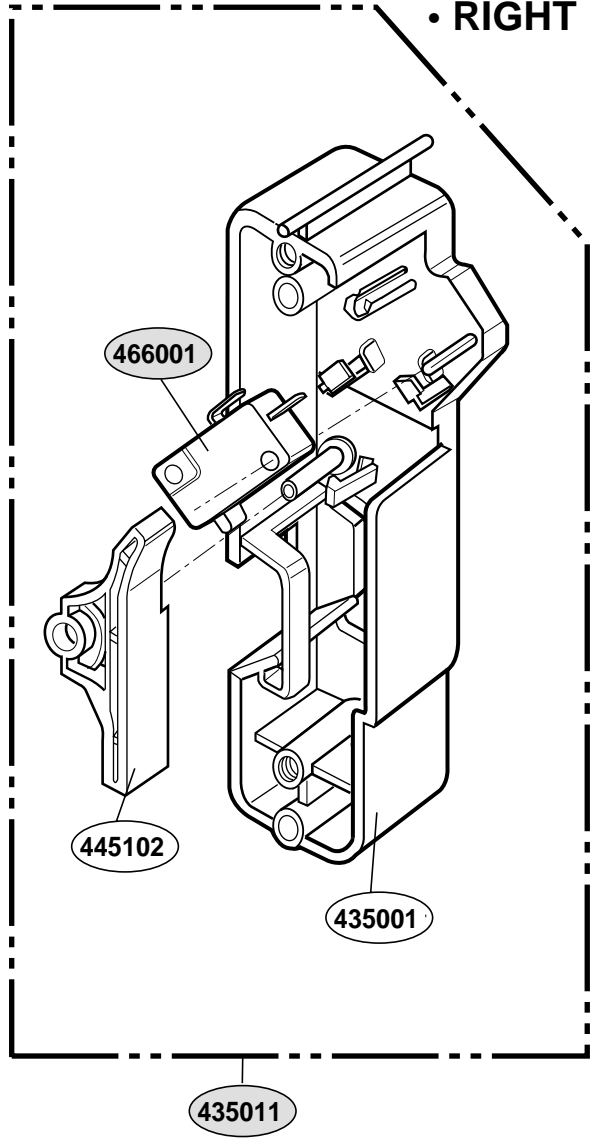

----- Manual continues below -----

EXPLODED VIEW

DOOR PARTS

(ZSC2000CWW, ZSC2000CBB, ZSC2001CSS)

CONTROLLER PARTS

(SCB2001CSS, ZSC2000CWW, ZSC2000CBB, ZSC2001CSS)

OVEN CAVITY PARTS

(SCB2000CWW, SCB2000CBB, SCB2000CAA,
SCB2000CCC, SCB2001CSS, ZSC2000CWW, ZSC2000CBB, ZSC2001CSS)

LATCH BOARD PARTS

(SCB2000CWW, SCB2000CBB, SCB2000CAA,
SCB2000CCC, SCB2001CSS, ZSC2000CWW, ZSC2000CBB, ZSC2001CSS)

• LEFT

• RIGHT

INTERIOR PARTS (I)

(SCB2000CWW, SCB2000CBB, SCB2000CAA,
SCB2000CCC, SCB2001CSS, ZSC2000CWW, ZSC2000CBB, ZSC2001CSS)