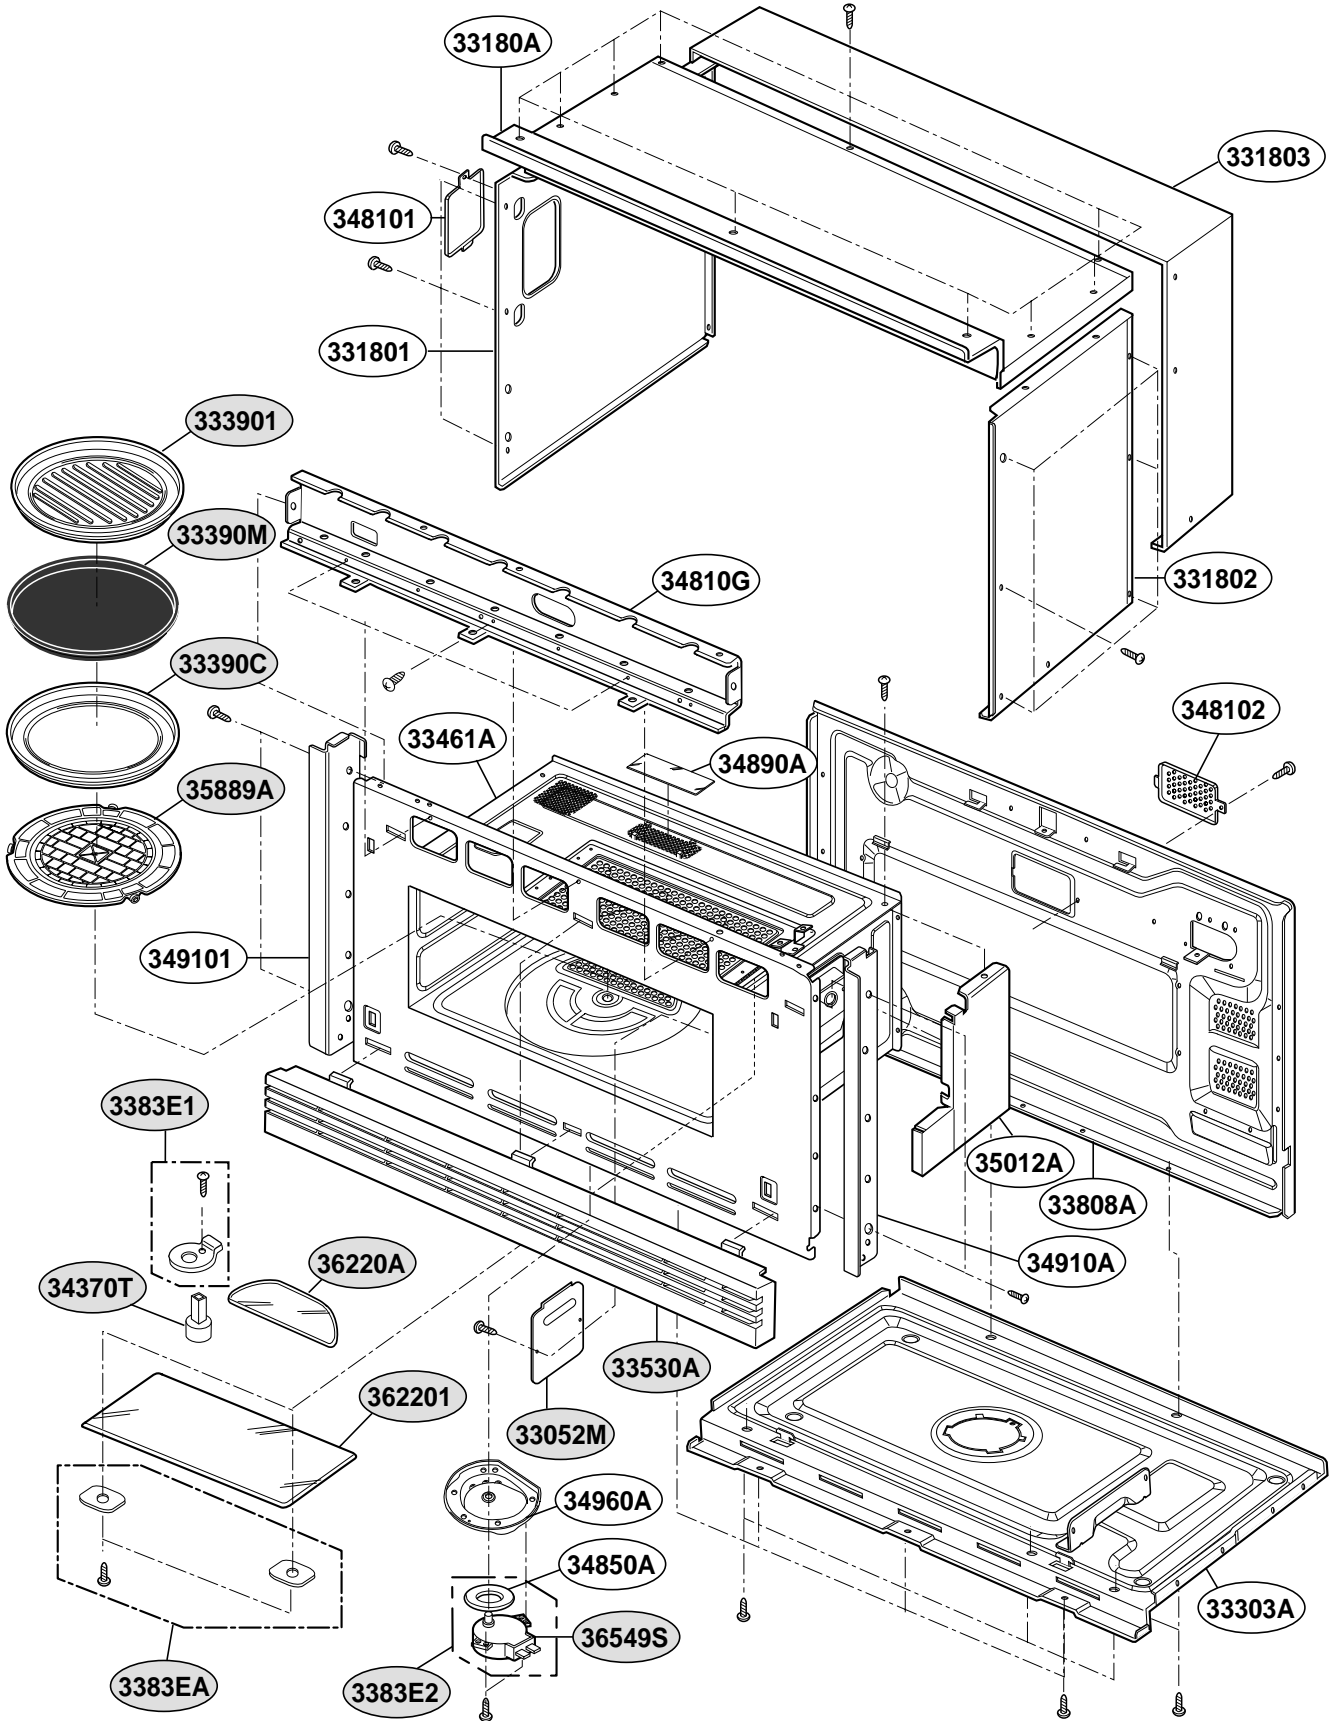

----- Manual continues below -----

EXPLODED VIEW

DOOR PARTS

(ZSC2000CWW, ZSC2000CBB, ZSC2001CSS)

CONTROLLER PARTS

(SCB2001CSS, ZSC2000CWW, ZSC2000CBB, ZSC2001CSS)

OVEN CAVITY PARTS

(SCB2000CWW, SCB2000CBB, SCB2000CAA,
SCB2000CCC, SCB2001CSS, ZSC2000CWW, ZSC2000CBB, ZSC2001CSS)

LATCH BOARD PARTS

(SCB2000CWW, SCB2000CBB, SCB2000CAA,
SCB2000CCC, SCB2001CSS, ZSC2000CWW, ZSC2000CBB, ZSC2001CSS)

• LEFT

• RIGHT

INTERIOR PARTS (I)

(SCB2000CWW, SCB2000CBB, SCB2000CAA,
SCB2000CCC, SCB2001CSS, ZSC2000CWW, ZSC2000CBB, ZSC2001CSS)

INTERIOR PARTS (II)

(SCB2000CWW, SCB2000CBB, SCB2000CAA,
SCB2000CCC, SCB2001CSS, ZSC2000CWW, ZSC2000CBB, ZSC2001CSS)