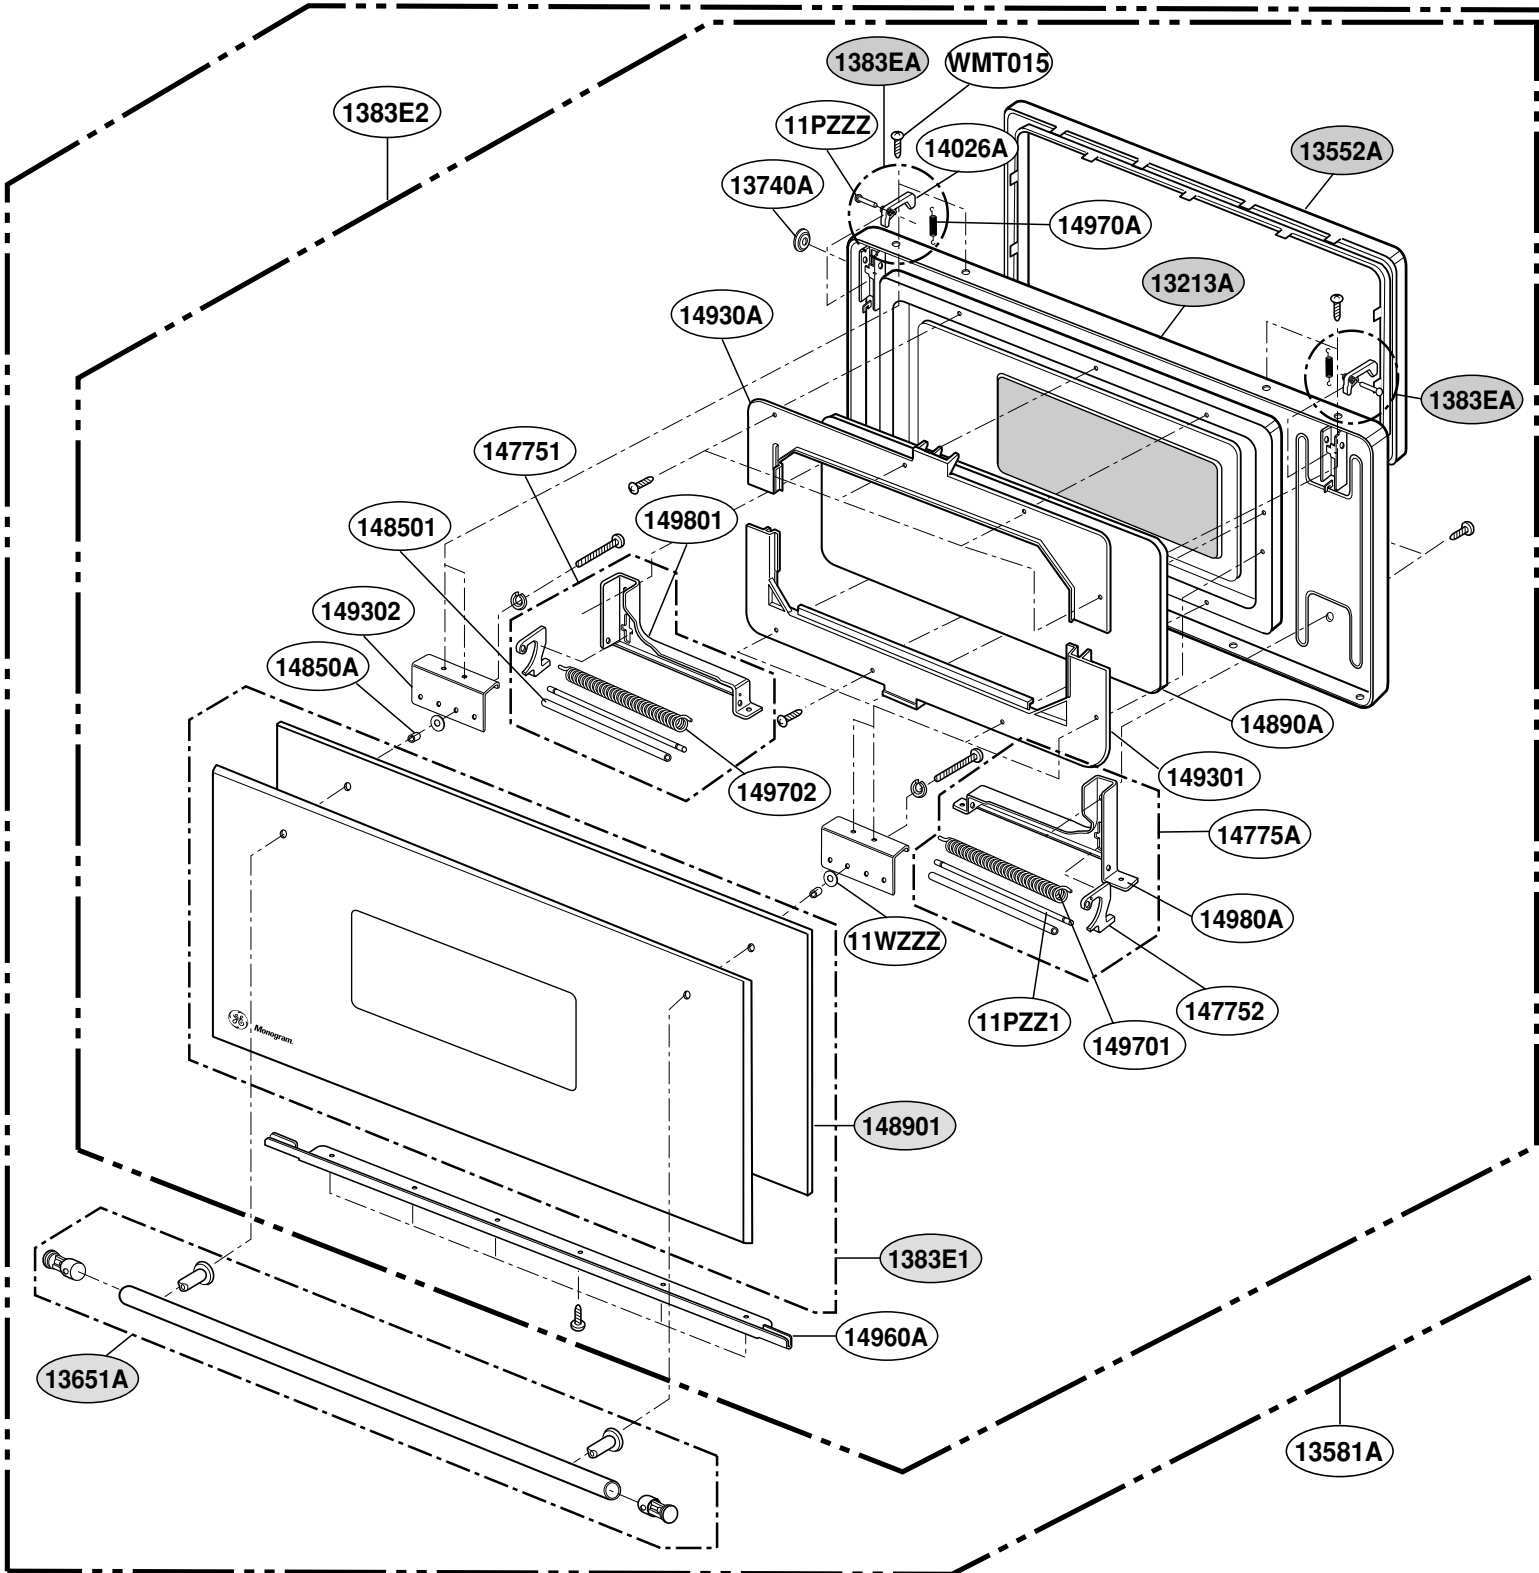

This Owner's Manual is provided and hosted by [Appliance Factory Parts](#).

GE ZSC2000CWW03 Owner's Manual

[Shop genuine replacement parts for GE
ZSC2000CWW03](#)

[Find Your GE Microwave Parts - Select From 3055 Models](#)

----- Manual continues below -----

EXPLODED VIEW

DOOR PARTS

(ZSC2000CWW, ZSC2000CBB, ZSC2001CSS)

CONTROLLER PARTS

(SCB2001CSS, ZSC2000CWW, ZSC2000CBB, ZSC2001CSS)

OVEN CAVITY PARTS

(SCB2000CWW, SCB2000CBB, SCB2000CAA,
SCB2000CCC, SCB2001CSS, ZSC2000CWW, ZSC2000CBB, ZSC2001CSS)

LATCH BOARD PARTS

(SCB2000CWW, SCB2000CBB, SCB2000CAA,
SCB2000CCC, SCB2001CSS, ZSC2000CWW, ZSC2000CBB, ZSC2001CSS)

• LEFT

• RIGHT

INTERIOR PARTS (I)

(SCB2000CWW, SCB2000CBB, SCB2000CAA,
SCB2000CCC, SCB2001CSS, ZSC2000CWW, ZSC2000CBB, ZSC2001CSS)