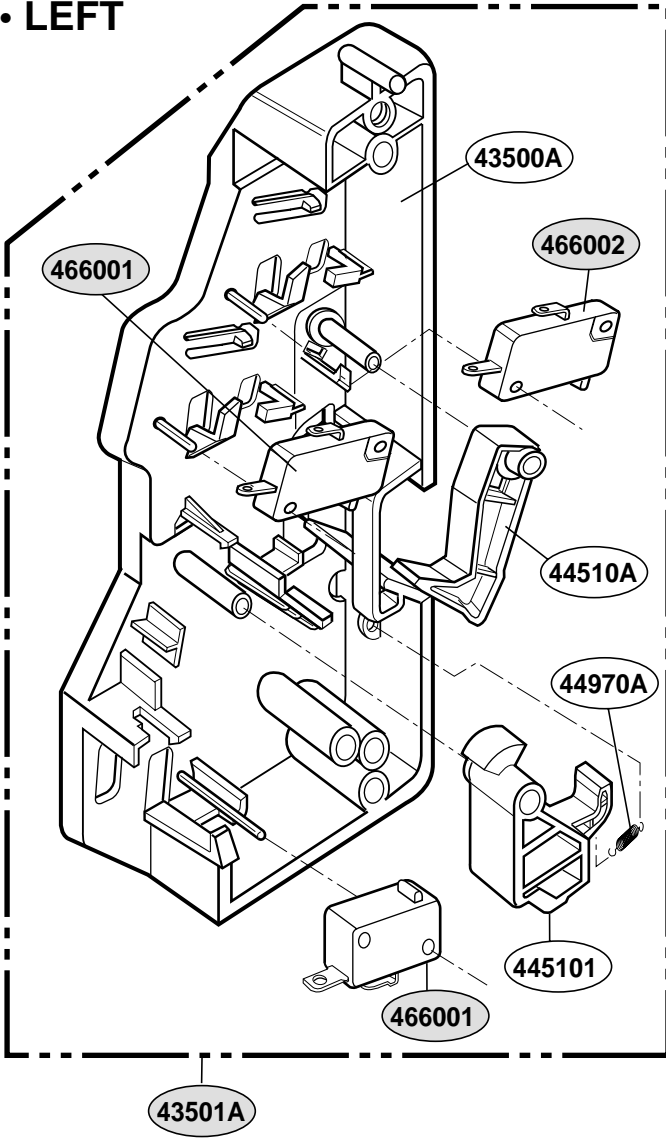

----- Manual continues below -----

EXPLODED VIEW

DOOR PARTS

(ZSC2000CWW, ZSC2000CBB, ZSC2001CSS)

CONTROLLER PARTS

(SCB2001CSS, ZSC2000CWW, ZSC2000CBB, ZSC2001CSS)

OVEN CAVITY PARTS

(SCB2000CWW, SCB2000CBB, SCB2000CAA,
SCB2000CCC, SCB2001CSS, ZSC2000CWW, ZSC2000CBB, ZSC2001CSS)

LATCH BOARD PARTS

(SCB2000CWW, SCB2000CBB, SCB2000CAA,
SCB2000CCC, SCB2001CSS, ZSC2000CWW, ZSC2000CBB, ZSC2001CSS)

• LEFT

• RIGHT

INTERIOR PARTS (I)

(SCB2000CWW, SCB2000CBB, SCB2000CAA,
SCB2000CCC, SCB2001CSS, ZSC2000CWW, ZSC2000CBB, ZSC2001CSS)

INTERIOR PARTS (II)

(SCB2000CWW, SCB2000CBB, SCB2000CAA,
SCB2000CCC, SCB2001CSS, ZSC2000CWW, ZSC2000CBB, ZSC2001CSS)