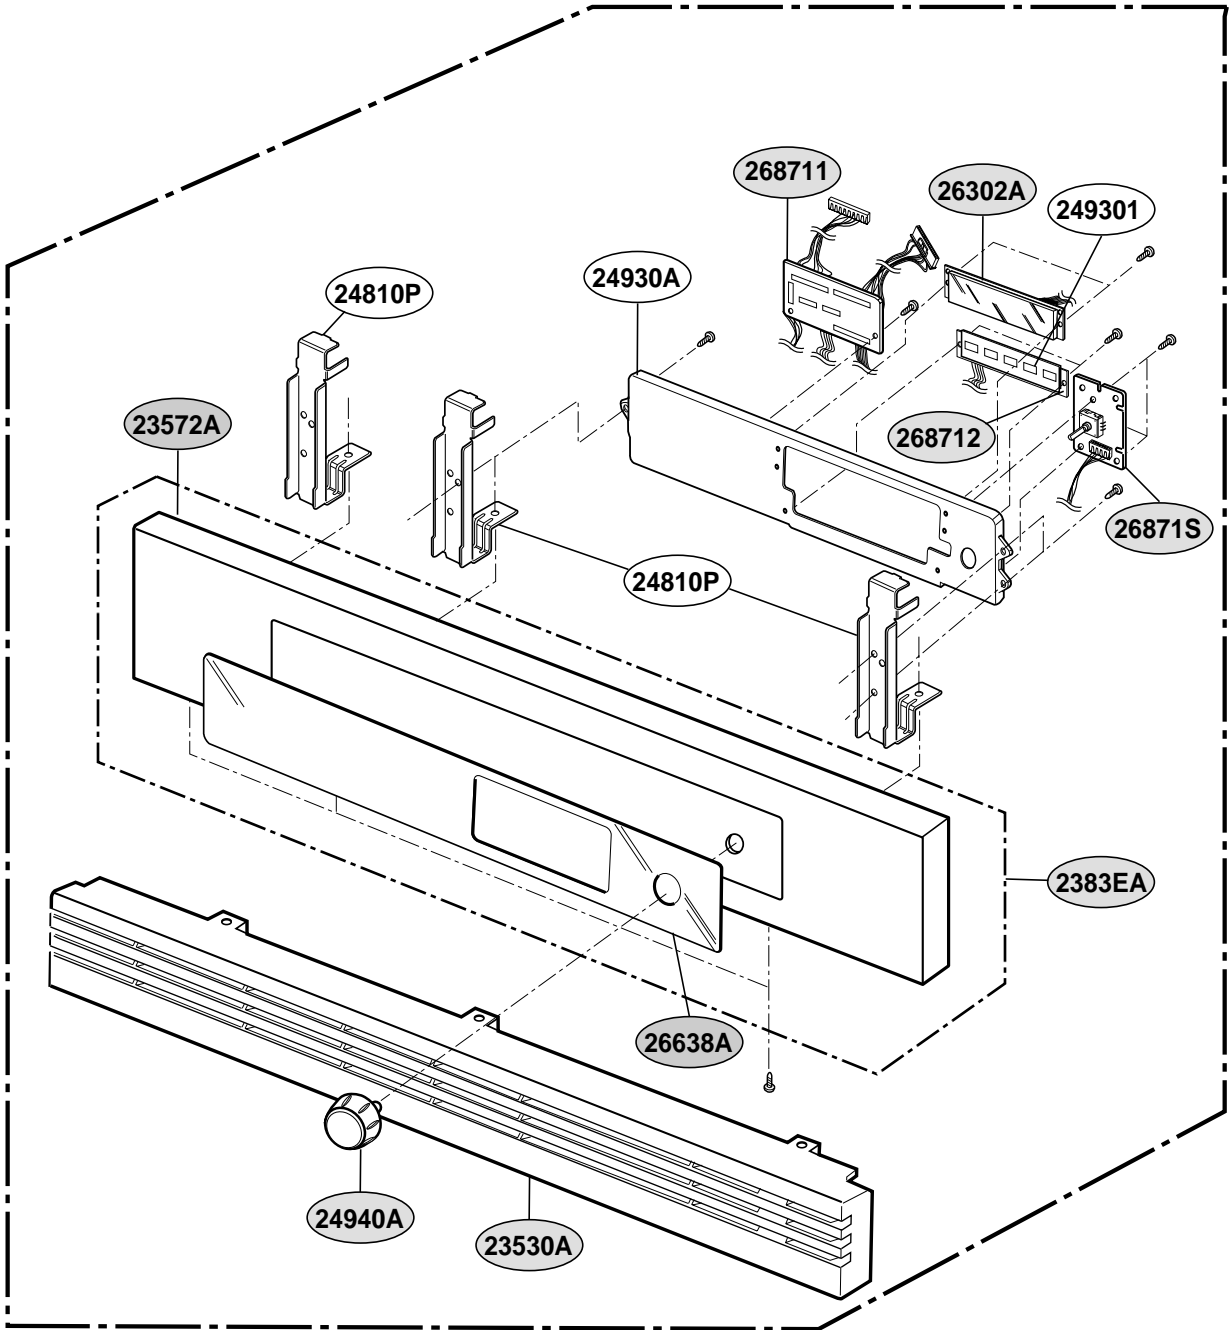

----- Manual continues below -----

EXPLODED VIEW

DOOR PARTS

(ZSC2000CWW, ZSC2000CBB, ZSC2001CSS)

CONTROLLER PARTS

(SCB2001CSS, ZSC2000CWW, ZSC2000CBB, ZSC2001CSS)

OVEN CAVITY PARTS

(SCB2000CWW, SCB2000CBB, SCB2000CAA,
SCB2000CCC, SCB2001CSS, ZSC2000CWW, ZSC2000CBB, ZSC2001CSS)

LATCH BOARD PARTS

(SCB2000CWW, SCB2000CBB, SCB2000CAA,
SCB2000CCC, SCB2001CSS, ZSC2000CWW, ZSC2000CBB, ZSC2001CSS)

• LEFT

• RIGHT

INTERIOR PARTS (I)

(SCB2000CWW, SCB2000CBB, SCB2000CAA,
SCB2000CCC, SCB2001CSS, ZSC2000CWW, ZSC2000CBB, ZSC2001CSS)

INTERIOR PARTS (II)

(SCB2000CWW, SCB2000CBB, SCB2000CAA,
SCB2000CCC, SCB2001CSS, ZSC2000CWW, ZSC2000CBB, ZSC2001CSS)