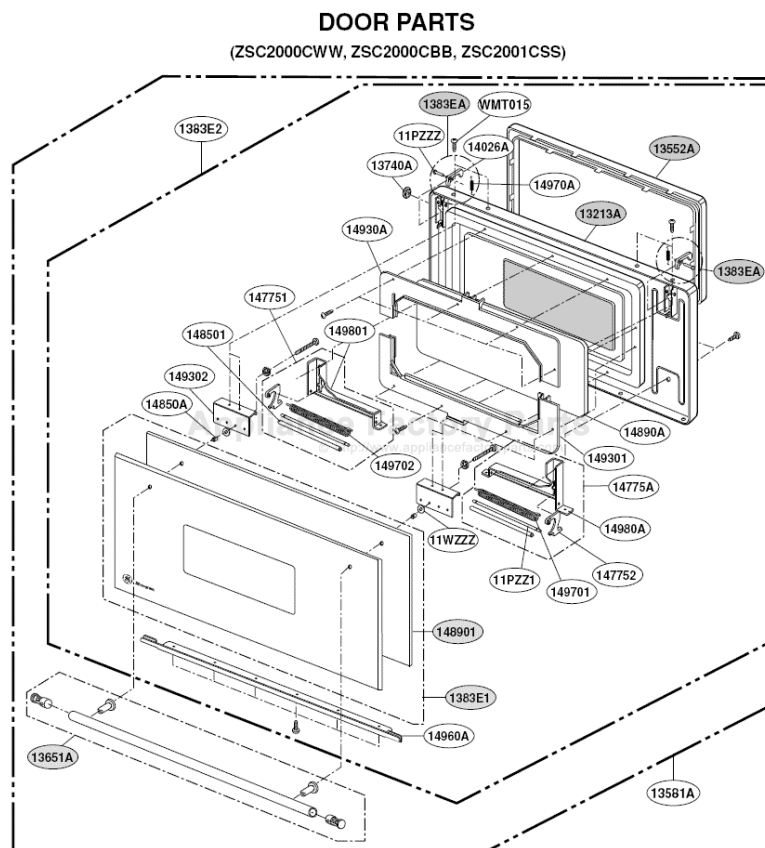

This Owner's Manual is provided and hosted by [Appliance Factory Parts](#).

GE ZSC2000CWW03 Owner's Manual

[Shop genuine replacement parts for GE
ZSC2000CWW03](#)

[Find Your GE Microwave Parts - Select From 3055 Models](#)

----- Manual continues below -----

EXPLODED VIEW

DOOR PARTS

(ZSC2000CWW, ZSC2000CBB, ZSC2001CSS)

CONTROLLER PARTS

(SCB2001CSS, ZSC2000CWW, ZSC2000CBB, ZSC2001CSS)

OVEN CAVITY PARTS

(SCB2000CWW, SCB2000CBB, SCB2000CAA,
SCB2000CCC, SCB2001CSS, ZSC2000CWW, ZSC2000CBB, ZSC2001CSS)

LATCH BOARD PARTS

(SCB2000CWW, SCB2000CBB, SCB2000CAA,
SCB2000CCC, SCB2001CSS, ZSC2000CWW, ZSC2000CBB, ZSC2001CSS)

• LEFT

• RIGHT

INTERIOR PARTS (I)

(SCB2000CWW, SCB2000CBB, SCB2000CAA,
SCB2000CCC, SCB2001CSS, ZSC2000CWW, ZSC2000CBB, ZSC2001CSS)