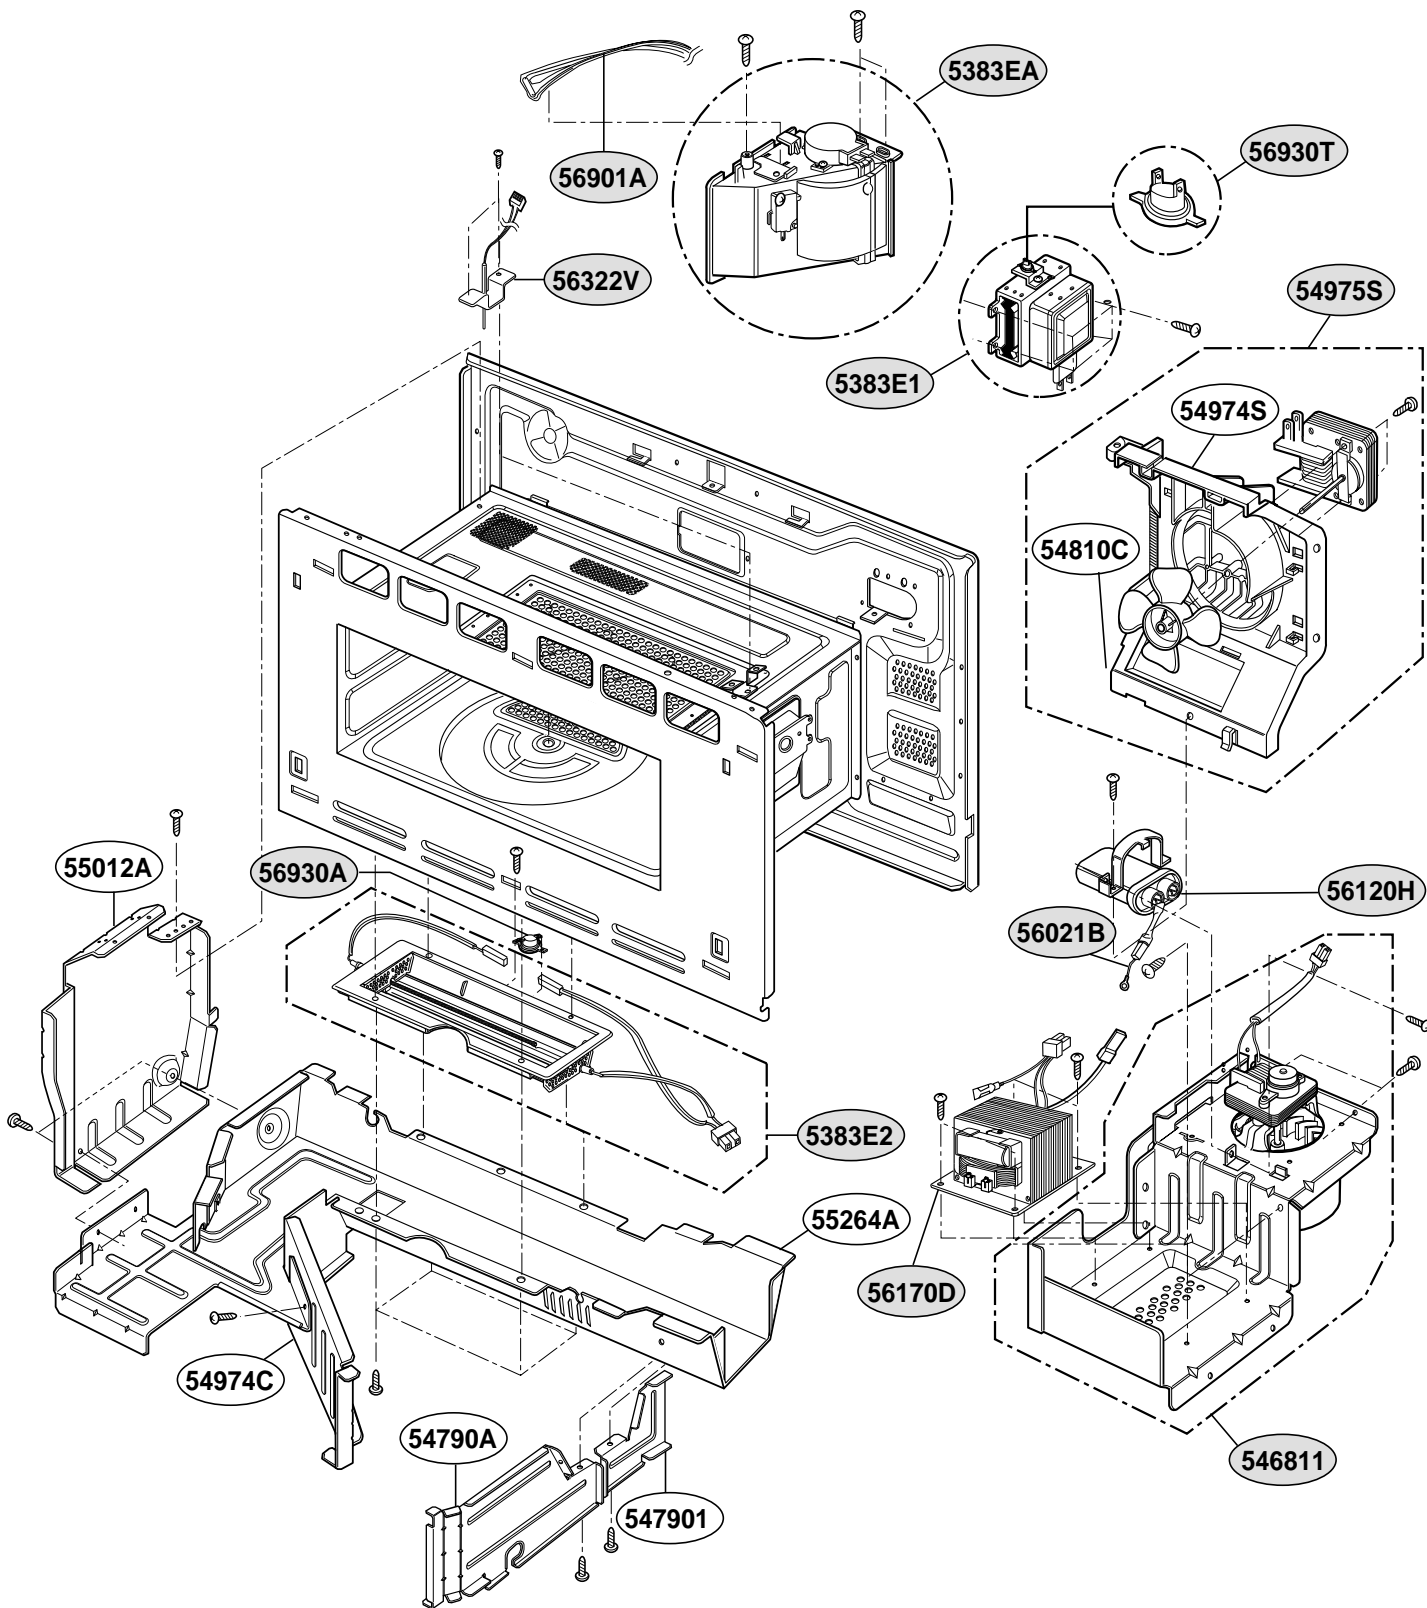

----- Manual continues below -----

EXPLODED VIEW

DOOR PARTS

(ZSC2000CWW, ZSC2000CBB, ZSC2001CSS)

CONTROLLER PARTS

(SCB2001CSS, ZSC2000CWW, ZSC2000CBB, ZSC2001CSS)

OVEN CAVITY PARTS

(SCB2000CWW, SCB2000CBB, SCB2000CAA,
SCB2000CCC, SCB2001CSS, ZSC2000CWW, ZSC2000CBB, ZSC2001CSS)

LATCH BOARD PARTS

(SCB2000CWW, SCB2000CBB, SCB2000CAA,
SCB2000CCC, SCB2001CSS, ZSC2000CWW, ZSC2000CBB, ZSC2001CSS)

• LEFT

• RIGHT

INTERIOR PARTS (I)

(SCB2000CWW, SCB2000CBB, SCB2000CAA,
SCB2000CCC, SCB2001CSS, ZSC2000CWW, ZSC2000CBB, ZSC2001CSS)

INTERIOR PARTS (II)

(SCB2000CWW, SCB2000CBB, SCB2000CAA,
SCB2000CCC, SCB2001CSS, ZSC2000CWW, ZSC2000CBB, ZSC2001CSS)