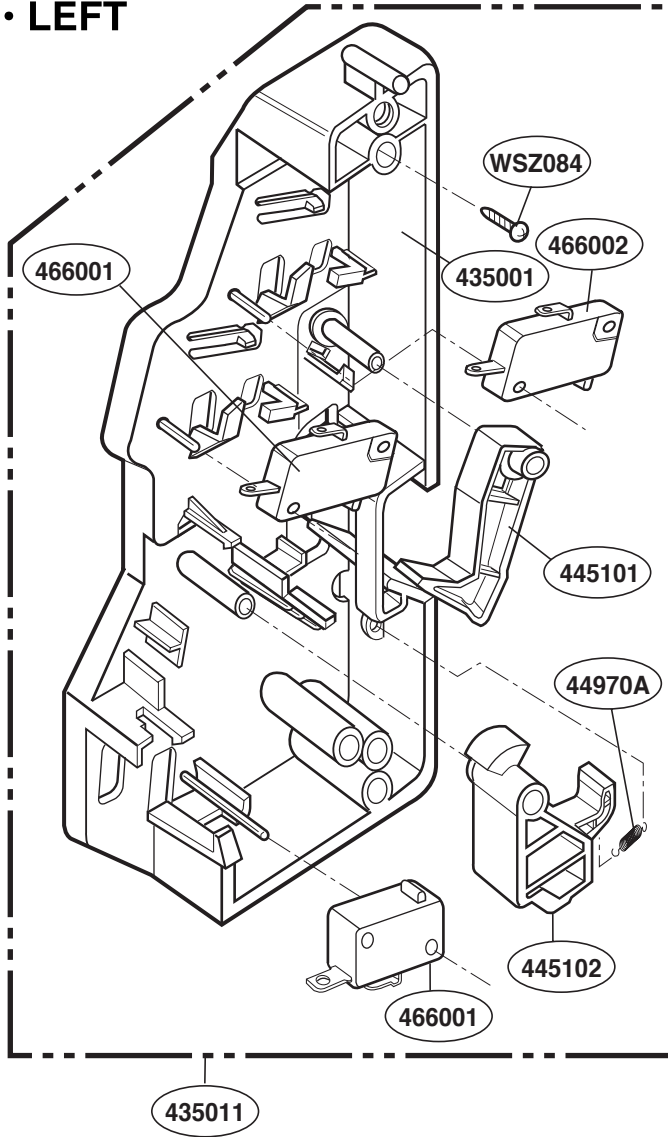

# EXPLODED VIEW DOOR PARTS

Model: ZSC2000FWW  
ZSC2000FBB  
ZSC2001FSS

P/No: 3828W5S2632

# OVEN CAVITY PARTS

Model: ZSC2000FWW  
ZSC2000FBB  
ZSC2001FSS

# LATCH BOARD PARTS

Model: ZSC2000FWW  
ZSC2000FBB  
ZSC2001FSS

• LEFT

• RIGHT