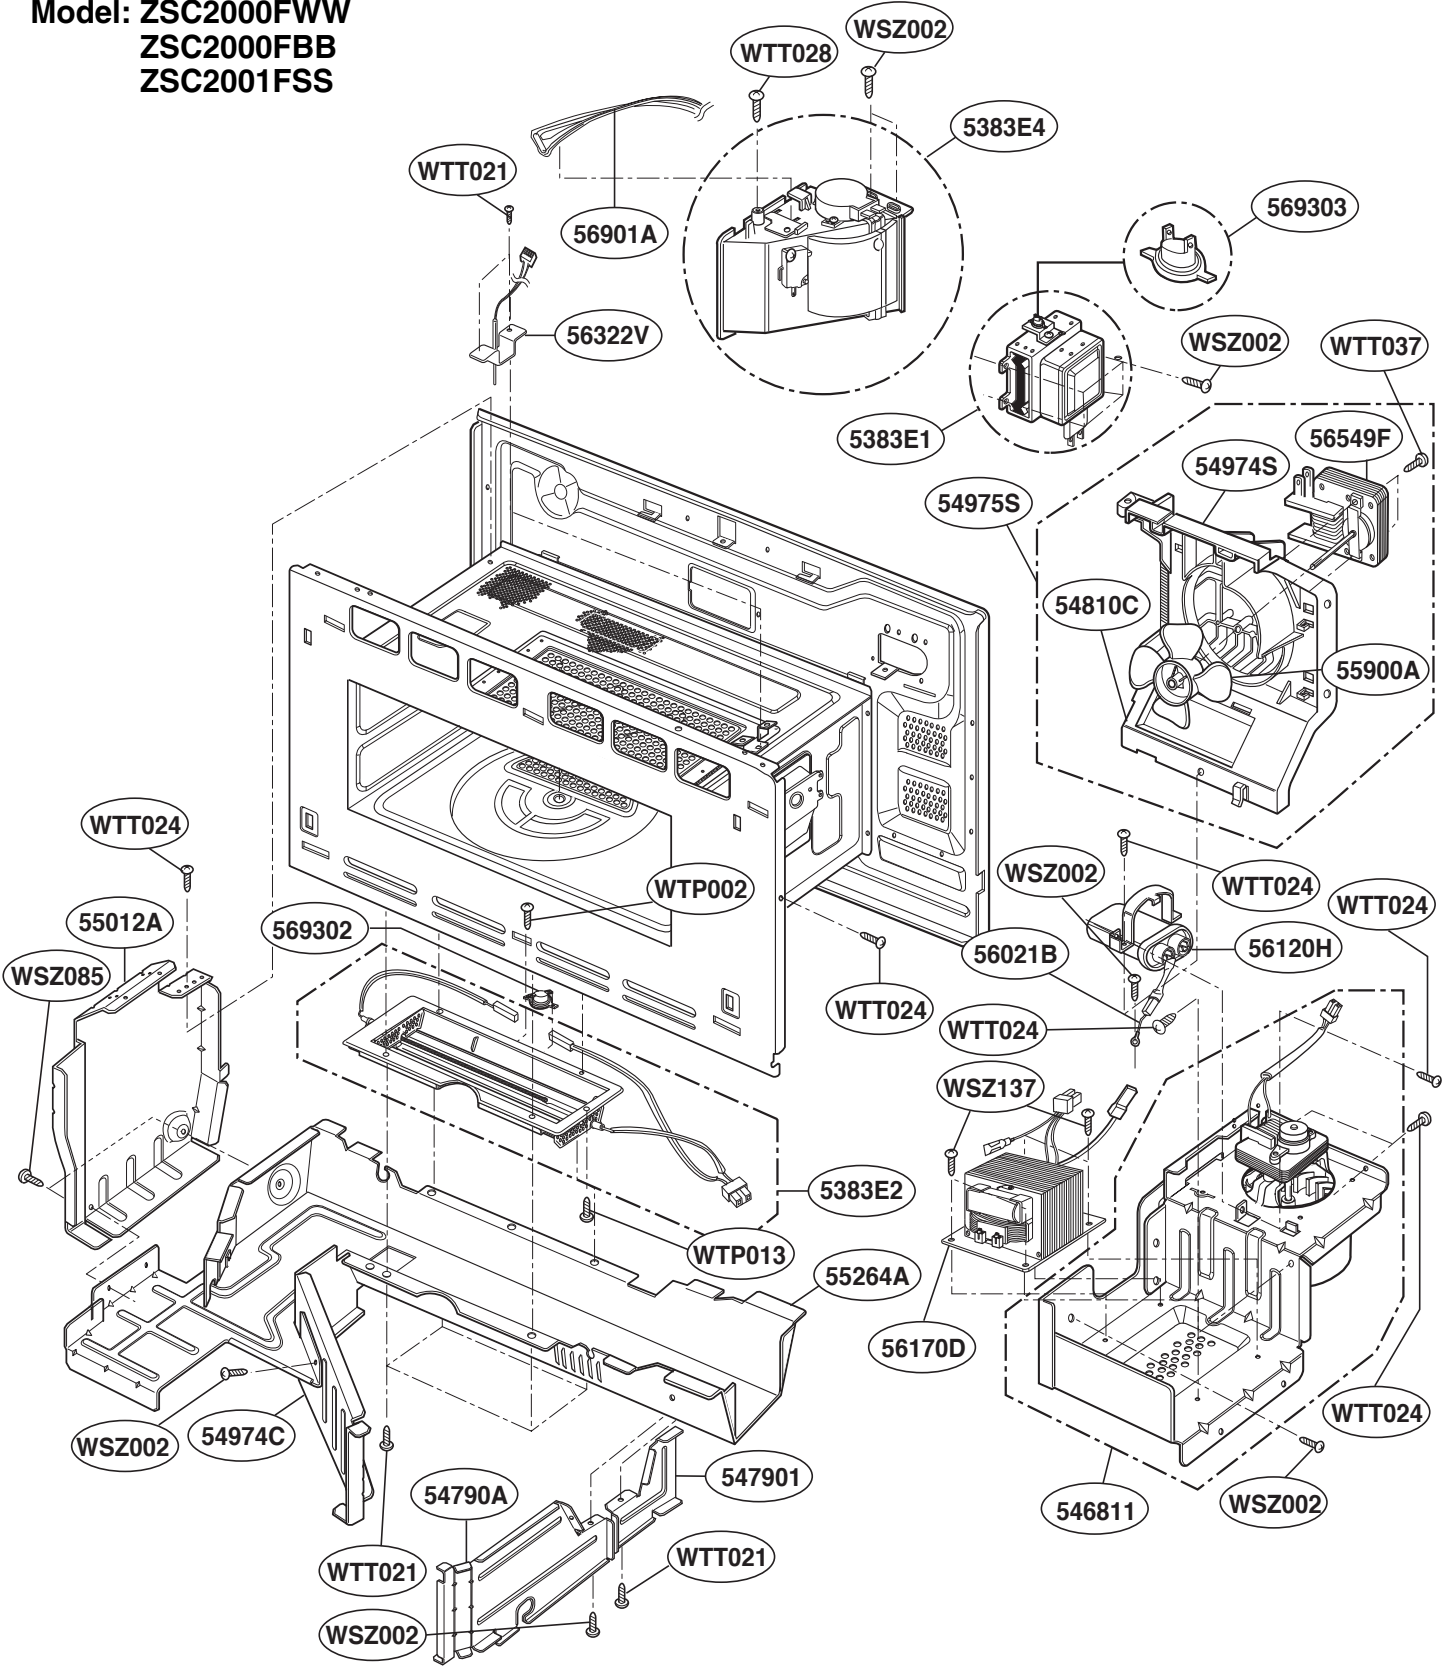

# EXPLODED VIEW DOOR PARTS

Model: ZSC2000FWW  
ZSC2000FBB  
ZSC2001FSS

P/No: 3828W5S2632

# LATCH BOARD PARTS

Model: ZSC2000FWW  
ZSC2000FBB  
ZSC2001FSS

• LEFT

• RIGHT

# INTERIOR PARTS (I)

Model: ZSC2000FWW  
ZSC2000FBB  
ZSC2001FSS

# INTERIOR PARTS (II-I)

Model: ZSC2000FBB 01  
ZSC2000FWW 01  
ZSC2001FSS 01

Check the rating label of Model and order SVC parts according to the Model No.