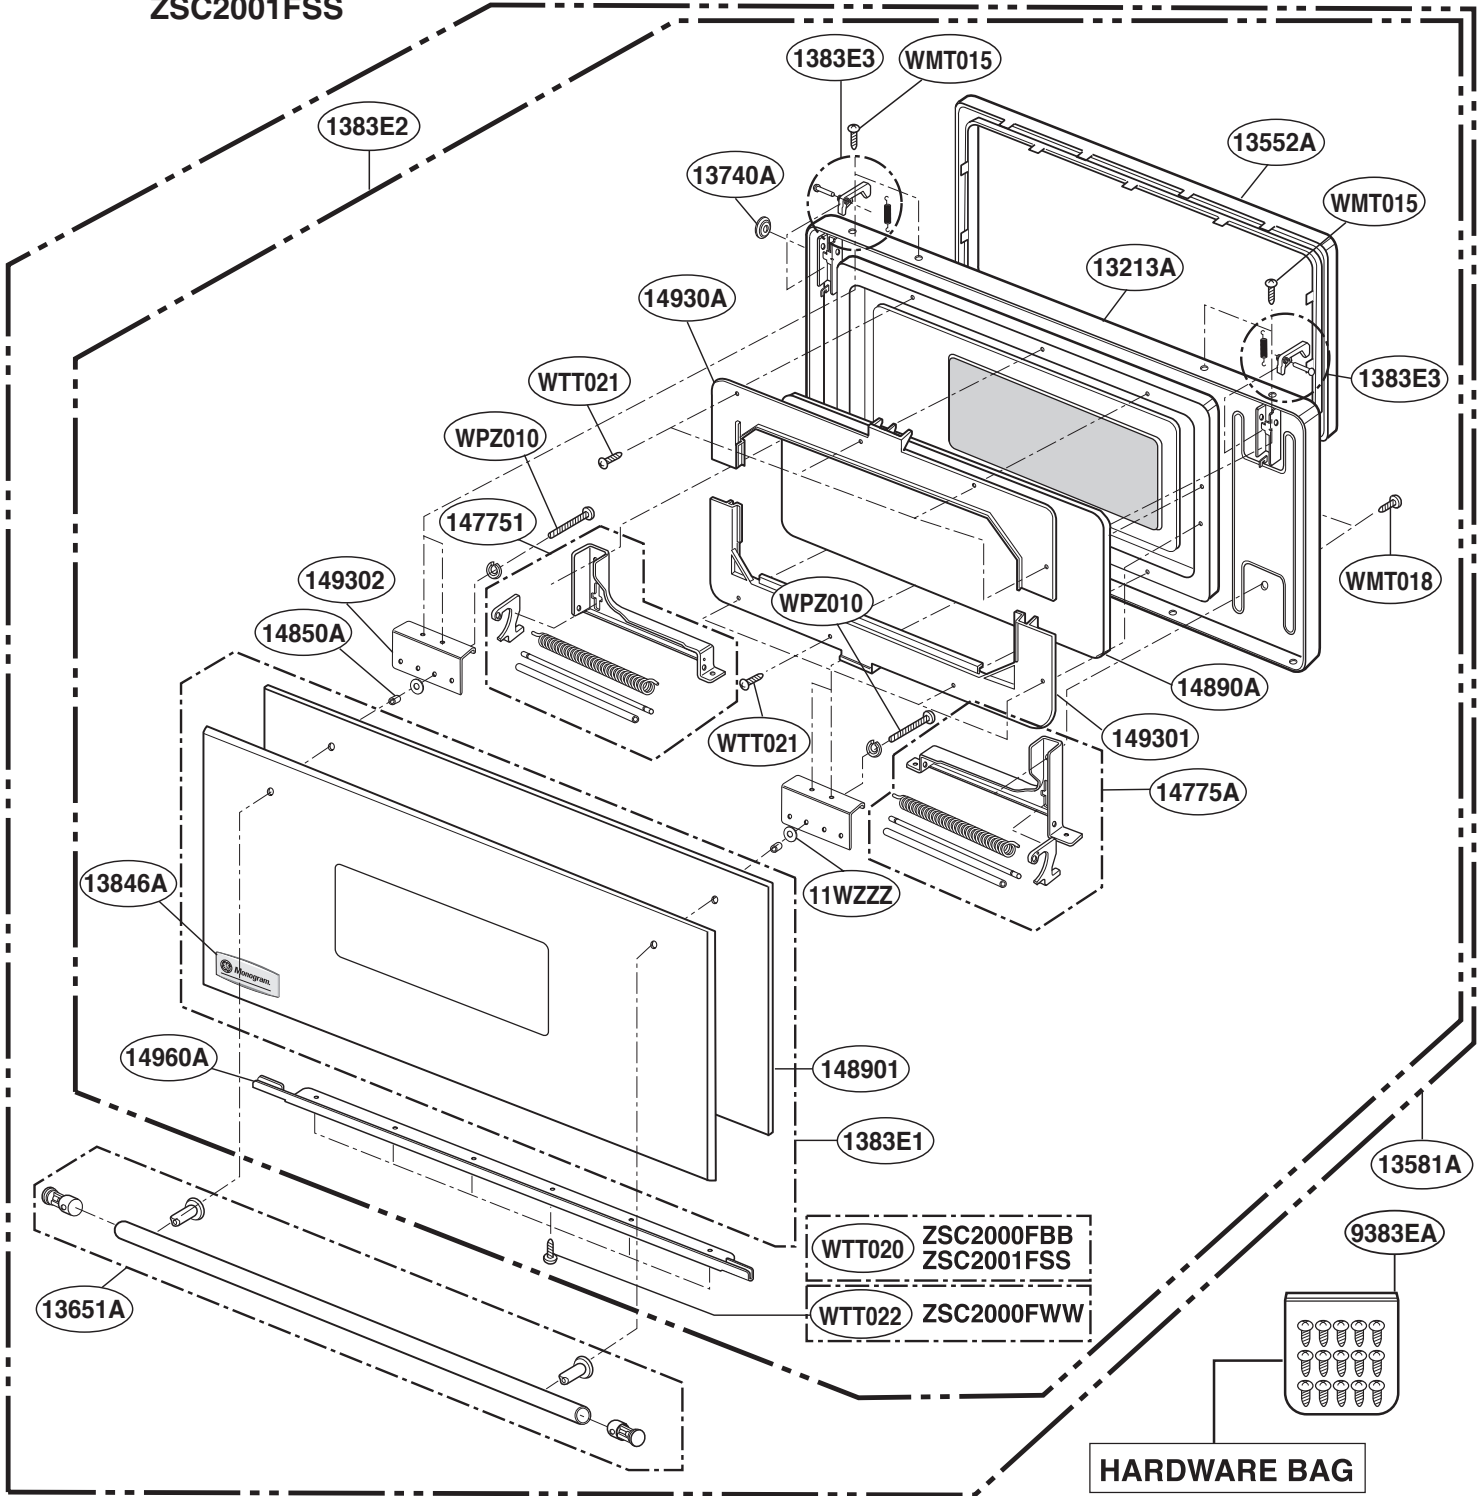

# EXPLODED VIEW DOOR PARTS

Model: ZSC2000FWW  
ZSC2000FBB  
ZSC2001FSS

P/No: 3828W5S2632