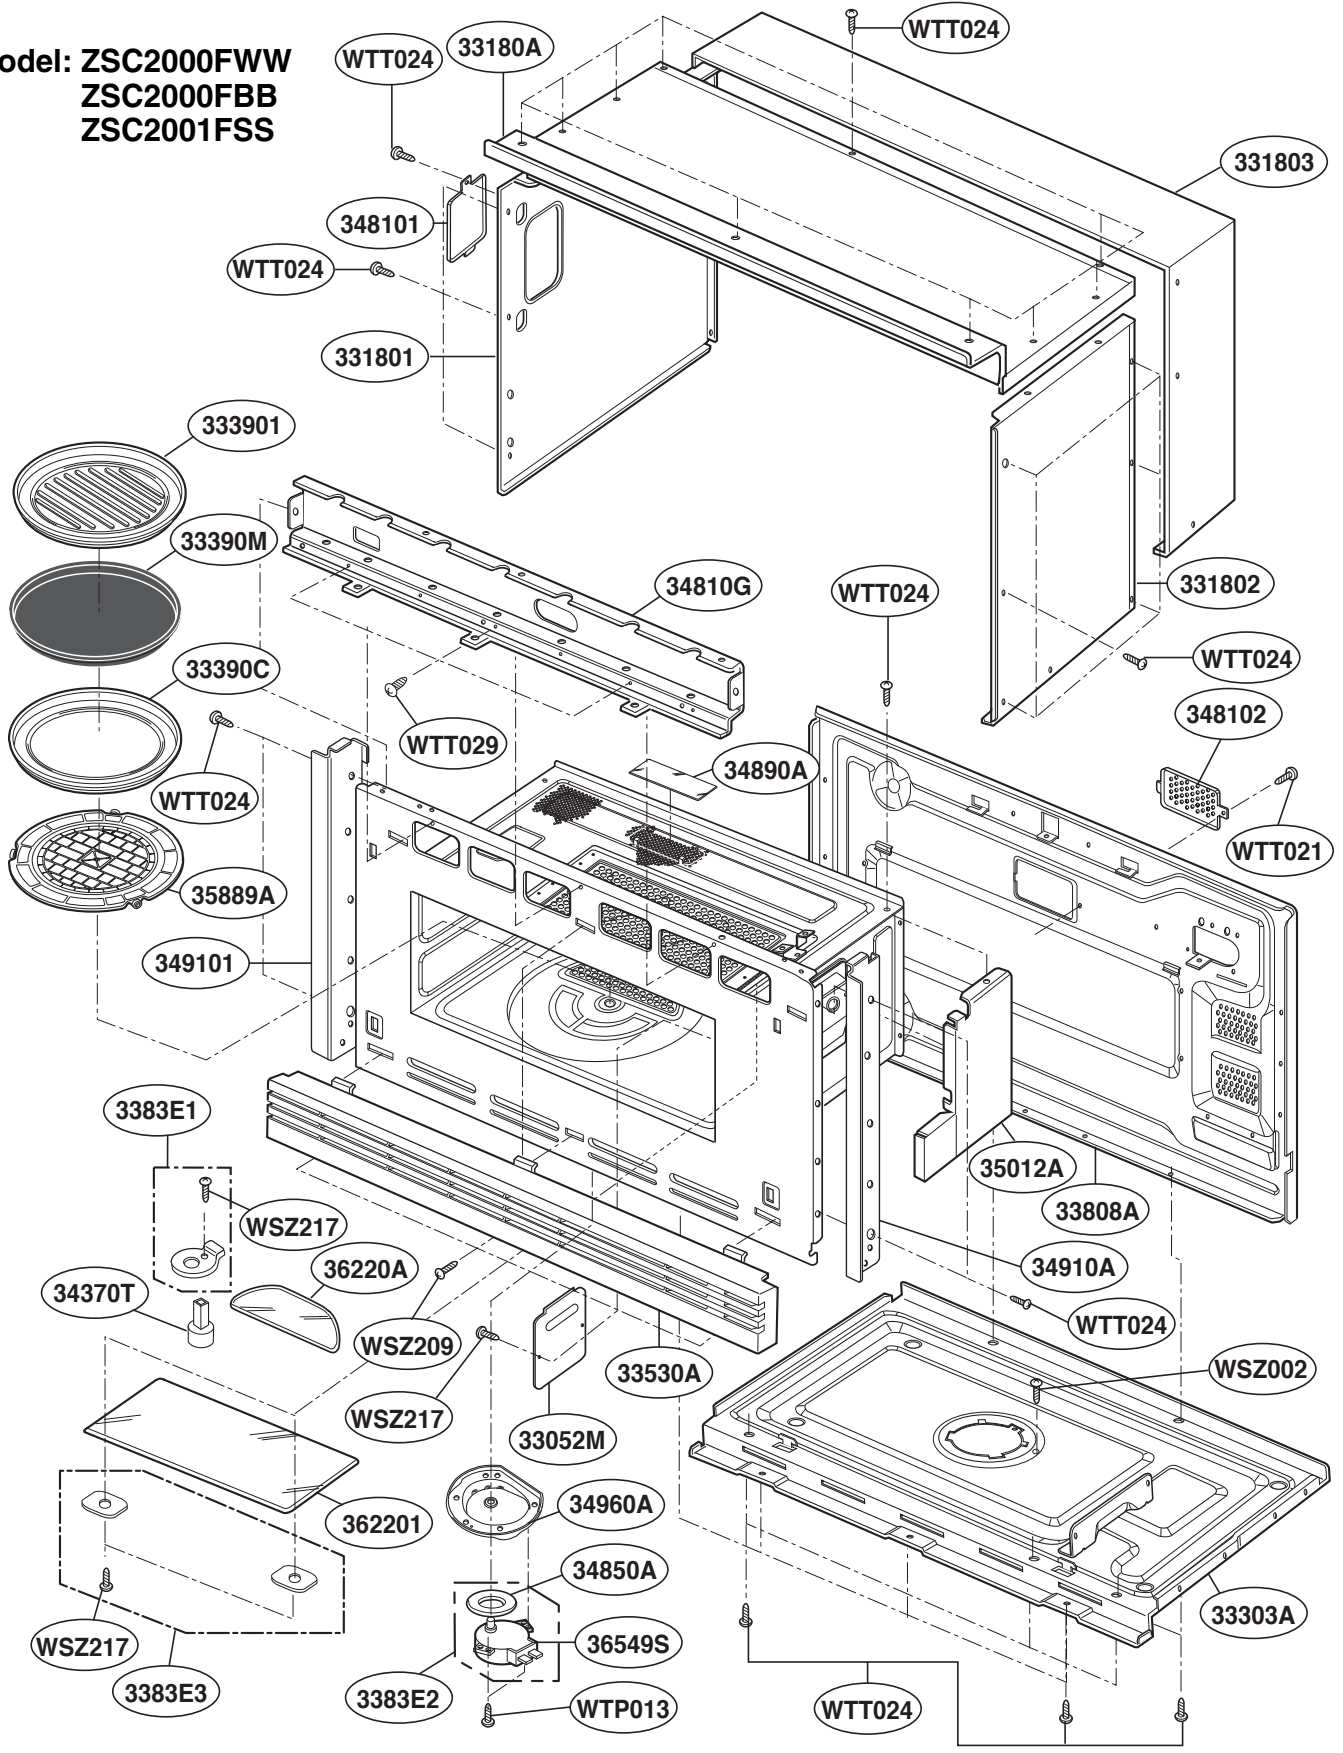

# EXPLODED VIEW DOOR PARTS

Model: ZSC2000FWW  
ZSC2000FBB  
ZSC2001FSS

P/No: 3828W5S2632

# CONTROLLER PARTS

Model: ZSC2000FWW  
ZSC2000FBB  
ZSC2001FSS

# OVEN CAVITY PARTS

Model: ZSC2000FWW  
ZSC2000FBB  
ZSC2001FSS

# LATCH BOARD PARTS

Model: ZSC2000FWW  
ZSC2000FBB  
ZSC2001FSS

• LEFT

• RIGHT