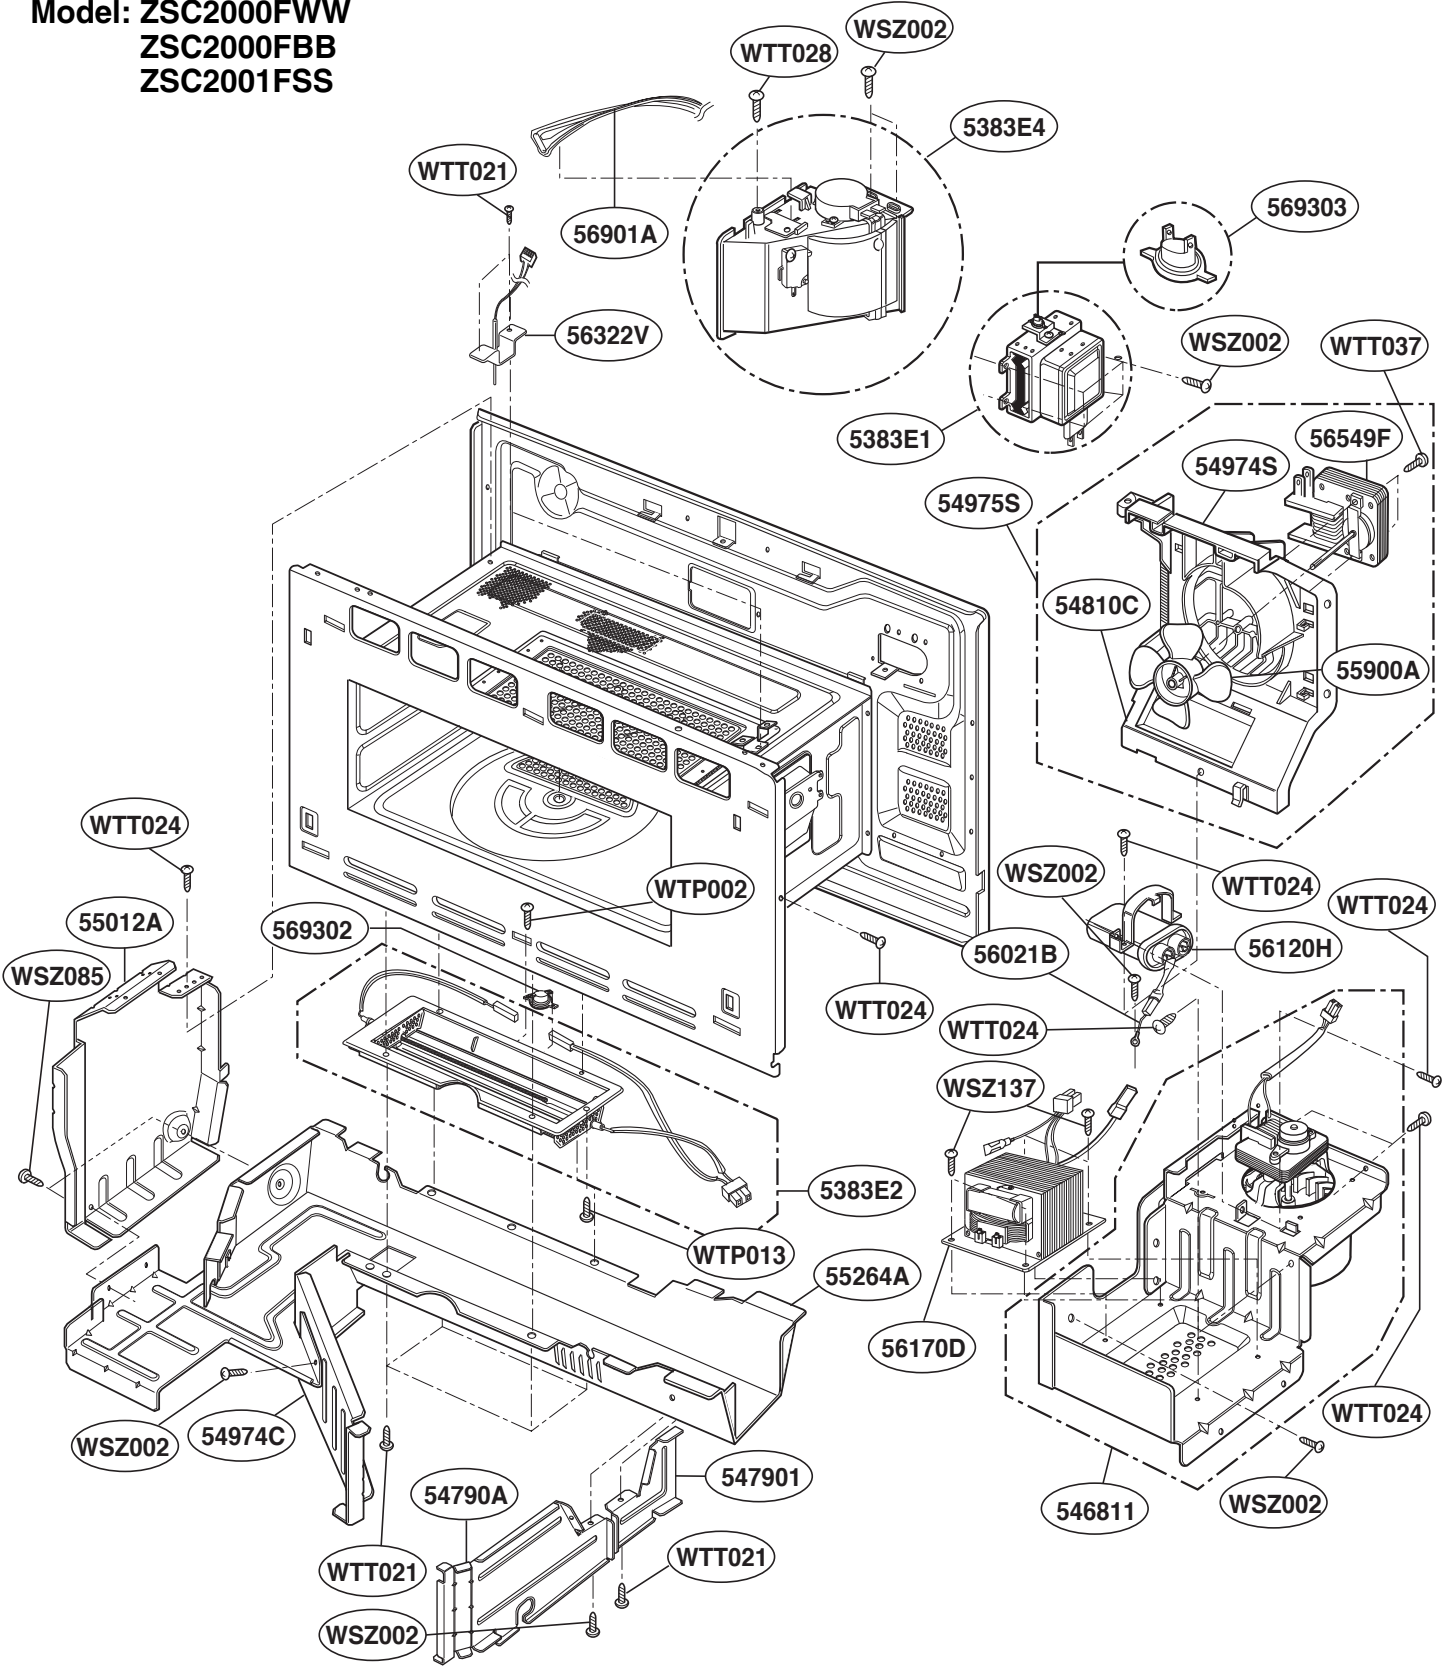

----- Manual continues below -----

EXPLODED VIEW DOOR PARTS

Model: ZSC2000FWW
ZSC2000FBB
ZSC2001FSS

P/No: 3828W5S2632

CONTROLLER PARTS

Model: ZSC2000FWW
ZSC2000FBB
ZSC2001FSS

OVEN CAVITY PARTS

Model: ZSC2000FWW
ZSC2000FBB
ZSC2001FSS

LATCH BOARD PARTS

Model: ZSC2000FWW
ZSC2000FBB
ZSC2001FSS

• LEFT

• RIGHT

INTERIOR PARTS (I)

Model: ZSC2000FWW
ZSC2000FBB
ZSC2001FSS

INTERIOR PARTS (II-I)

Model: ZSC2000FBB 01
ZSC2000FWW 01
ZSC2001FSS 01

Check the rating label of Model and order SVC parts according to the Model No.

INTERIOR PARTS (II-II)

Model: ZSC2000FBB 02
ZSC2000FWW 02
ZSC2001FSS 02

Check the rating label of Model and order SVC parts according to the Model No.