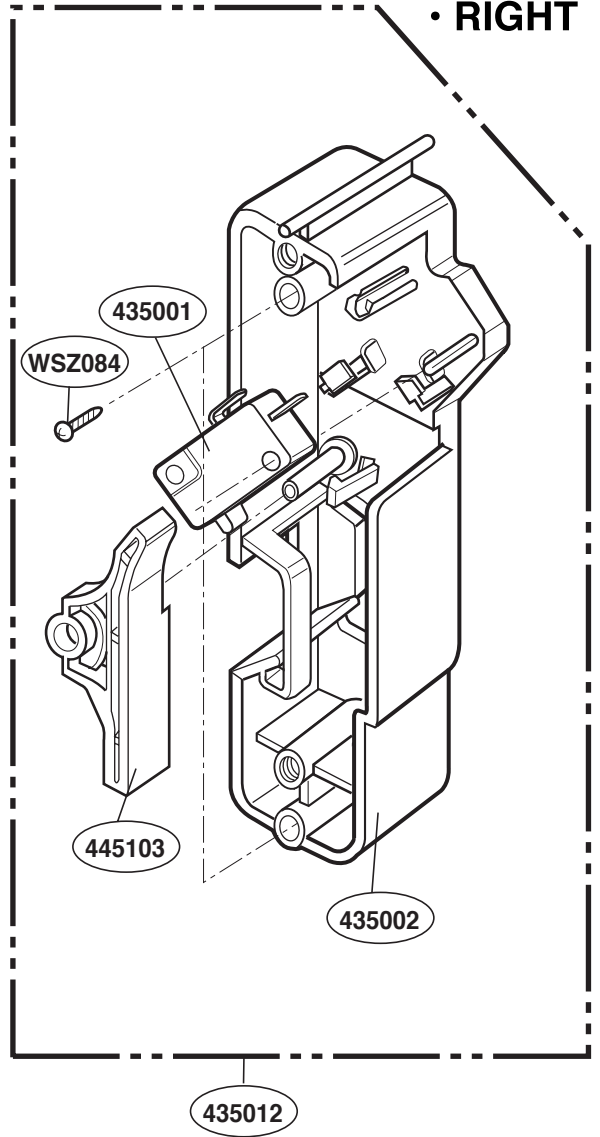

----- Manual continues below -----

EXPLODED VIEW DOOR PARTS

Model: ZSC2000FWW
ZSC2000FBB
ZSC2001FSS

P/No: 3828W5S2632

CONTROLLER PARTS

Model: ZSC2000FWW
ZSC2000FBB
ZSC2001FSS

OVEN CAVITY PARTS

Model: ZSC2000FWW
ZSC2000FBB
ZSC2001FSS

LATCH BOARD PARTS

Model: ZSC2000FWW
ZSC2000FBB
ZSC2001FSS

• LEFT

• RIGHT

INTERIOR PARTS (I)

Model: ZSC2000FWW
ZSC2000FBB
ZSC2001FSS

INTERIOR PARTS (II-I)

Model: ZSC2000FBB 01
ZSC2000FWW 01
ZSC2001FSS 01

Check the rating label of Model and order SVC parts according to the Model No.

INTERIOR PARTS (II-II)

Model: ZSC2000FBB 02
ZSC2000FWW 02
ZSC2001FSS 02

Check the rating label of Model and order SVC parts according to the Model No.