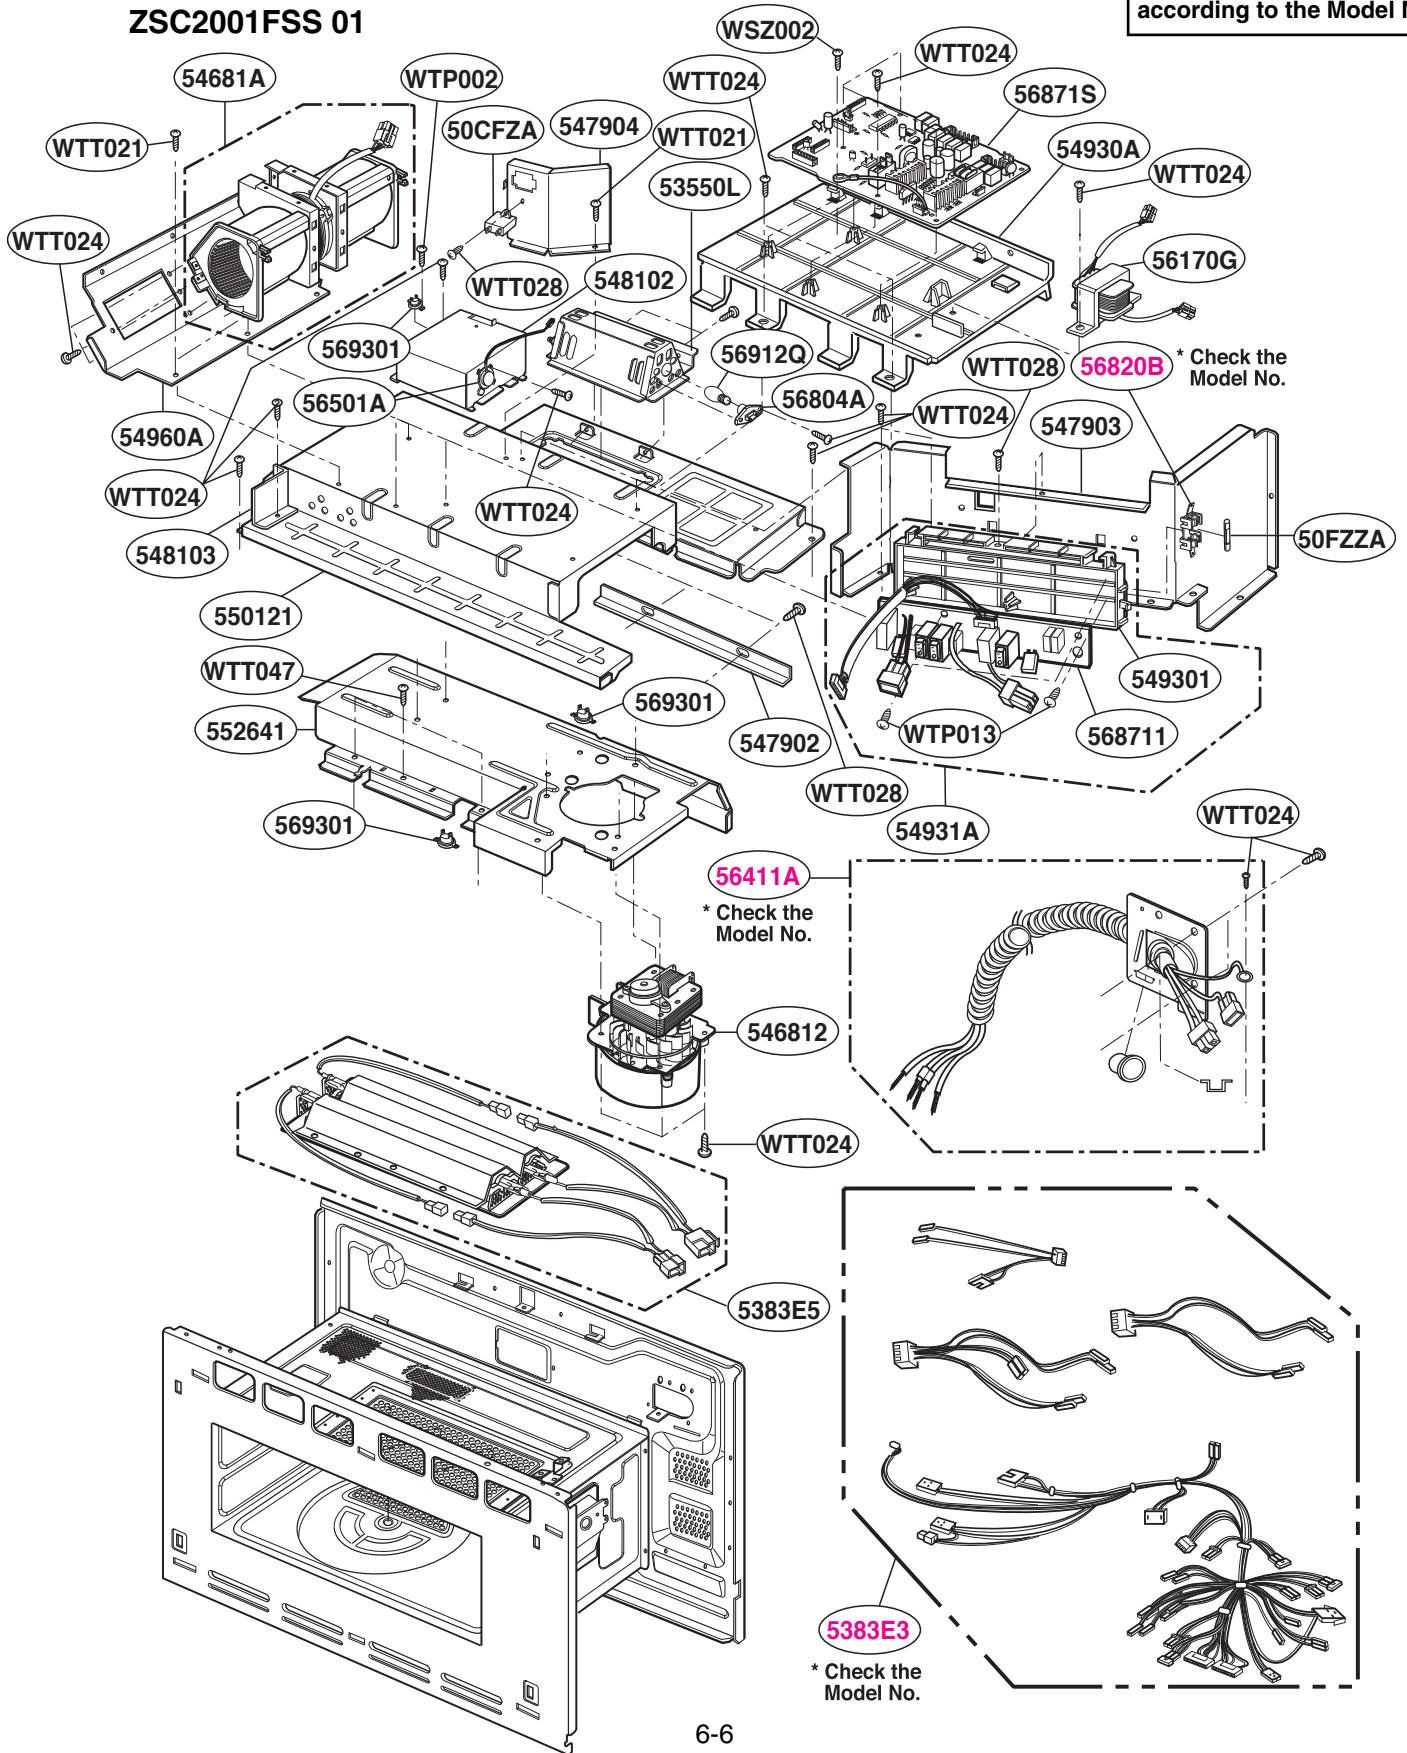

----- Manual continues below -----

EXPLODED VIEW DOOR PARTS

Model: ZSC2000FWW
ZSC2000FBB
ZSC2001FSS

P/No: 3828W5S2632

CONTROLLER PARTS

Model: ZSC2000FWW
ZSC2000FBB
ZSC2001FSS

OVEN CAVITY PARTS

Model: ZSC2000FWW
ZSC2000FBB
ZSC2001FSS

LATCH BOARD PARTS

Model: ZSC2000FWW
ZSC2000FBB
ZSC2001FSS

• LEFT

• RIGHT

INTERIOR PARTS (I)

Model: ZSC2000FWW
ZSC2000FBB
ZSC2001FSS

INTERIOR PARTS (II-I)

Model: ZSC2000FBB 01
ZSC2000FWW 01
ZSC2001FSS 01

Check the rating label of Model and order SVC parts according to the Model No.

INTERIOR PARTS (II-II)

Model: ZSC2000FBB 02
ZSC2000FWW 02
ZSC2001FSS 02

Check the rating label of Model and order SVC parts according to the Model No.