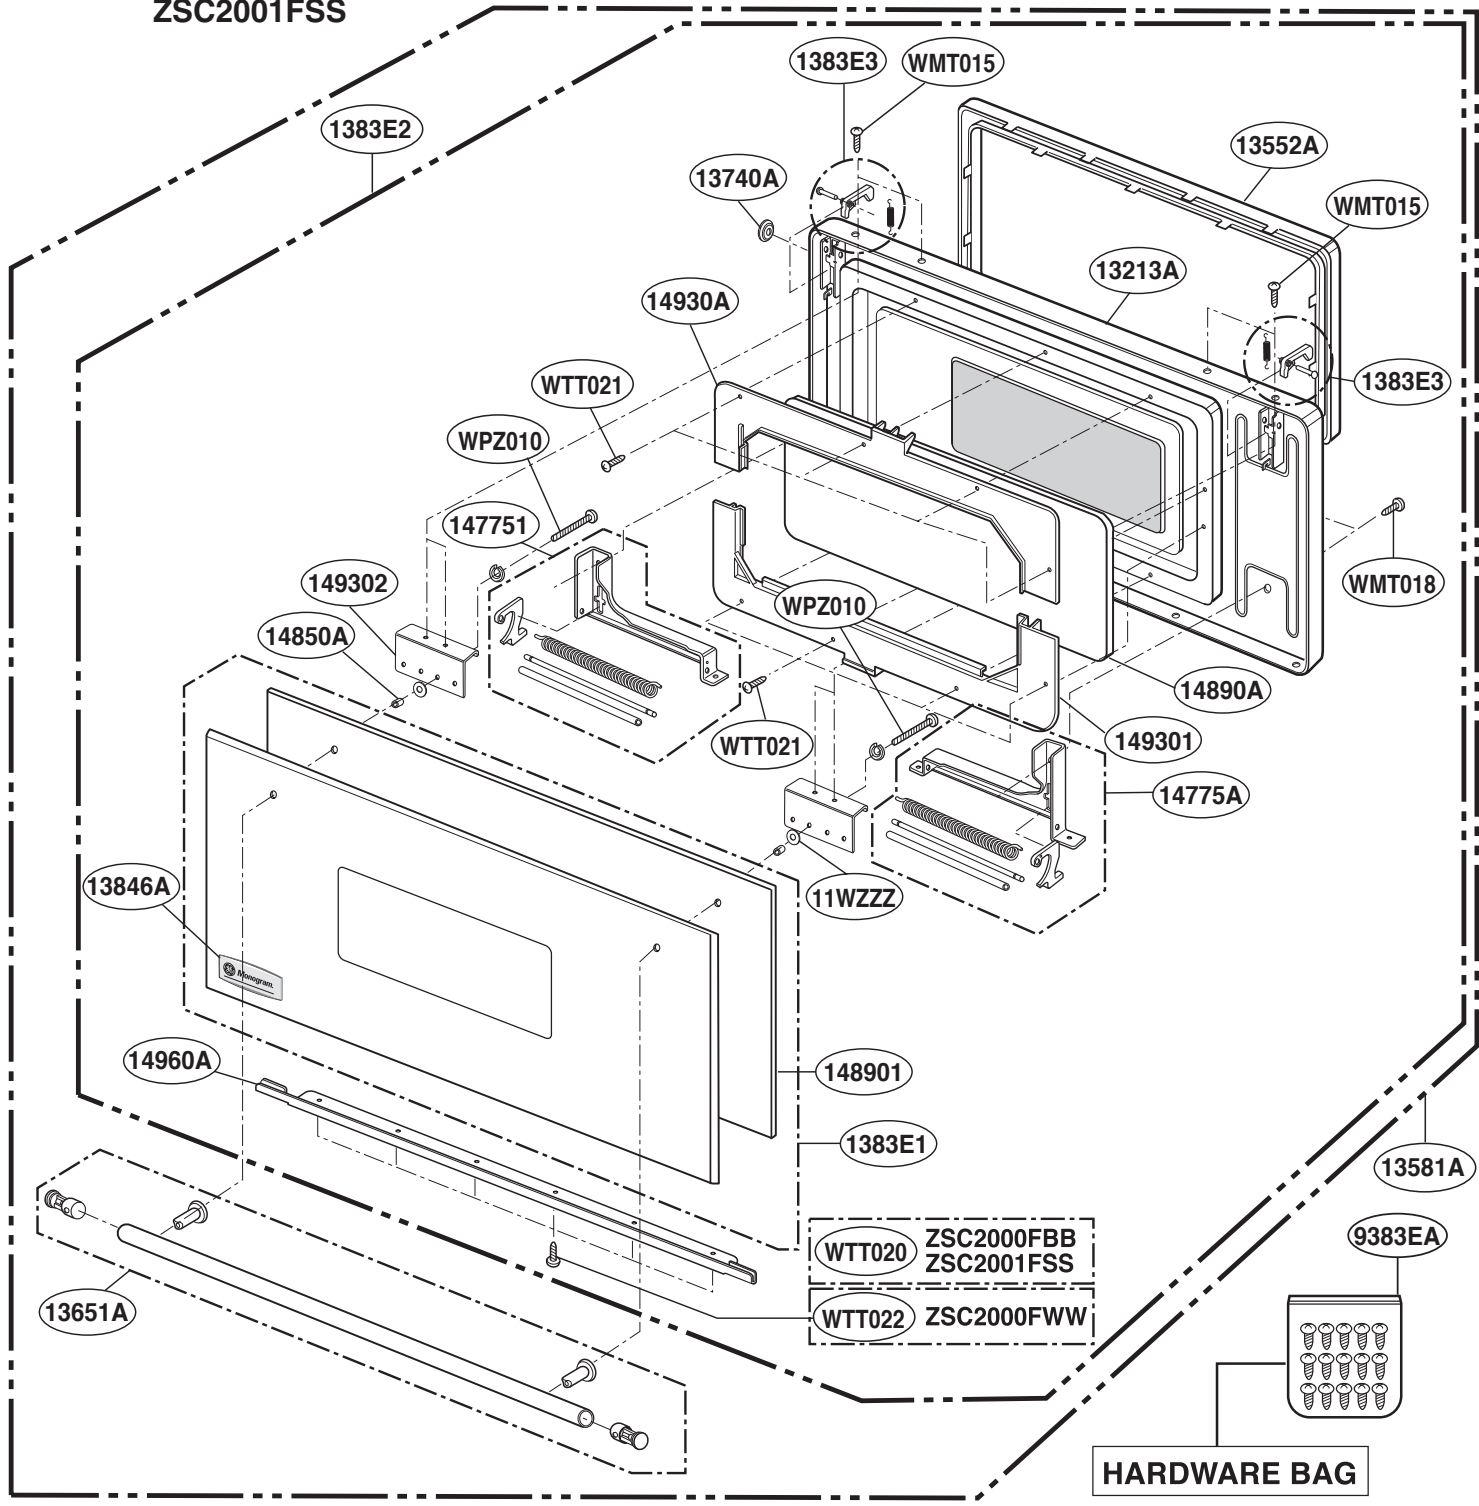

This Owner's Manual is provided and hosted by [Appliance Factory Parts](#).

GE ZSC2000FWW01 Owner's Manual

[Shop genuine replacement parts for GE
ZSC2000FWW01](#)

[Find Your GE Microwave Parts - Select From 3055 Models](#)

----- Manual continues below -----

EXPLODED VIEW DOOR PARTS

Model: ZSC2000FWW
ZSC2000FBB
ZSC2001FSS

P/No: 3828W5S2632

CONTROLLER PARTS

Model: ZSC2000FWW
ZSC2000FBB
ZSC2001FSS

OVEN CAVITY PARTS

Model: ZSC2000FWW
ZSC2000FBB
ZSC2001FSS

LATCH BOARD PARTS

Model: ZSC2000FWW
ZSC2000FBB
ZSC2001FSS

• LEFT

• RIGHT

INTERIOR PARTS (I)

Model: ZSC2000FWW
ZSC2000FBB
ZSC2001FSS

INTERIOR PARTS (II-I)

Model: ZSC2000FBB 01
ZSC2000FWW 01
ZSC2001FSS 01

Check the rating label of Model and order SVC parts according to the Model No.

INTERIOR PARTS (II-II)

Model: ZSC2000FBB 02
ZSC2000FWW 02
ZSC2001FSS 02

Check the rating label of Model and order SVC parts according to the Model No.