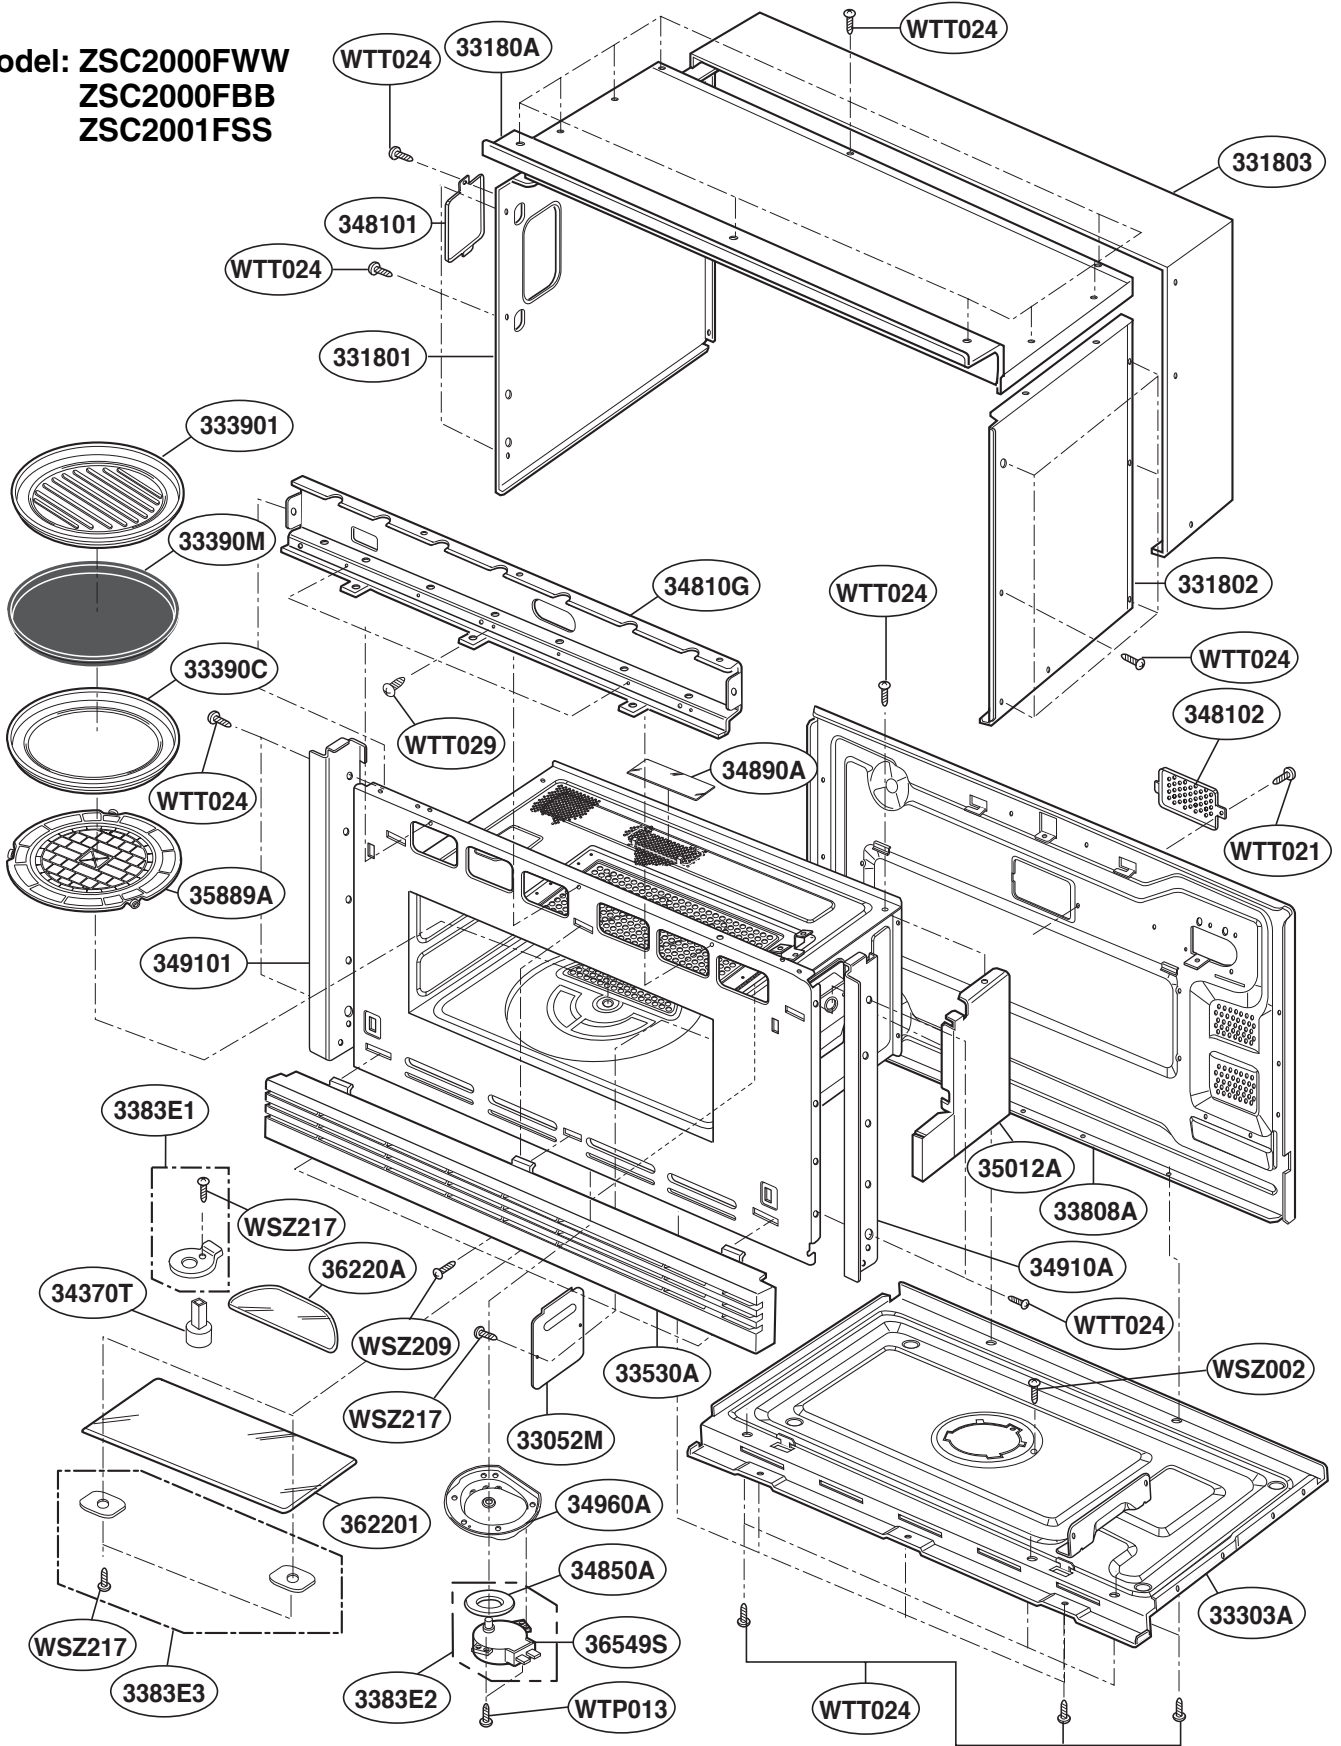

----- Manual continues below -----

EXPLODED VIEW DOOR PARTS

Model: ZSC2000FWW
ZSC2000FBB
ZSC2001FSS

P/No: 3828W5S2632

CONTROLLER PARTS

Model: ZSC2000FWW
ZSC2000FBB
ZSC2001FSS

OVEN CAVITY PARTS

Model: ZSC2000FWW
ZSC2000FBB
ZSC2001FSS

LATCH BOARD PARTS

Model: ZSC2000FWW
ZSC2000FBB
ZSC2001FSS

• LEFT

• RIGHT

INTERIOR PARTS (I)

Model: ZSC2000FWW
ZSC2000FBB
ZSC2001FSS

INTERIOR PARTS (II-I)

Model: ZSC2000FBB 01
ZSC2000FWW 01
ZSC2001FSS 01

Check the rating label of Model and order SVC parts according to the Model No.

INTERIOR PARTS (II-II)

Model: ZSC2000FBB 02
ZSC2000FWW 02
ZSC2001FSS 02

Check the rating label of Model and order SVC parts according to the Model No.