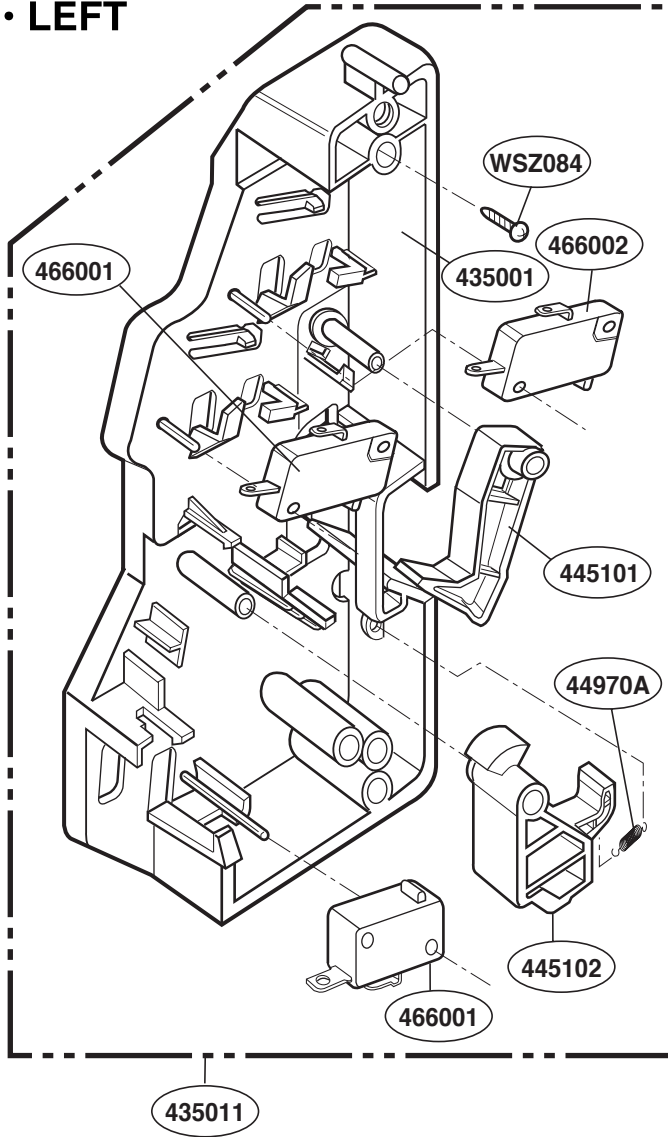

----- Manual continues below -----

EXPLODED VIEW DOOR PARTS

Model: ZSC2000FWW
ZSC2000FBB
ZSC2001FSS

P/No: 3828W5S2632

CONTROLLER PARTS

Model: ZSC2000FWW
ZSC2000FBB
ZSC2001FSS

OVEN CAVITY PARTS

Model: ZSC2000FWW
ZSC2000FBB
ZSC2001FSS

LATCH BOARD PARTS

Model: ZSC2000FWW
ZSC2000FBB
ZSC2001FSS

• LEFT

• RIGHT

INTERIOR PARTS (I)

Model: ZSC2000FWW
ZSC2000FBB
ZSC2001FSS

INTERIOR PARTS (II-I)

Model: ZSC2000FBB 01
ZSC2000FWW 01
ZSC2001FSS 01

Check the rating label of Model and order SVC parts according to the Model No.

INTERIOR PARTS (II-II)

Model: ZSC2000FBB 02
ZSC2000FWW 02
ZSC2001FSS 02

Check the rating label of Model and order SVC parts according to the Model No.