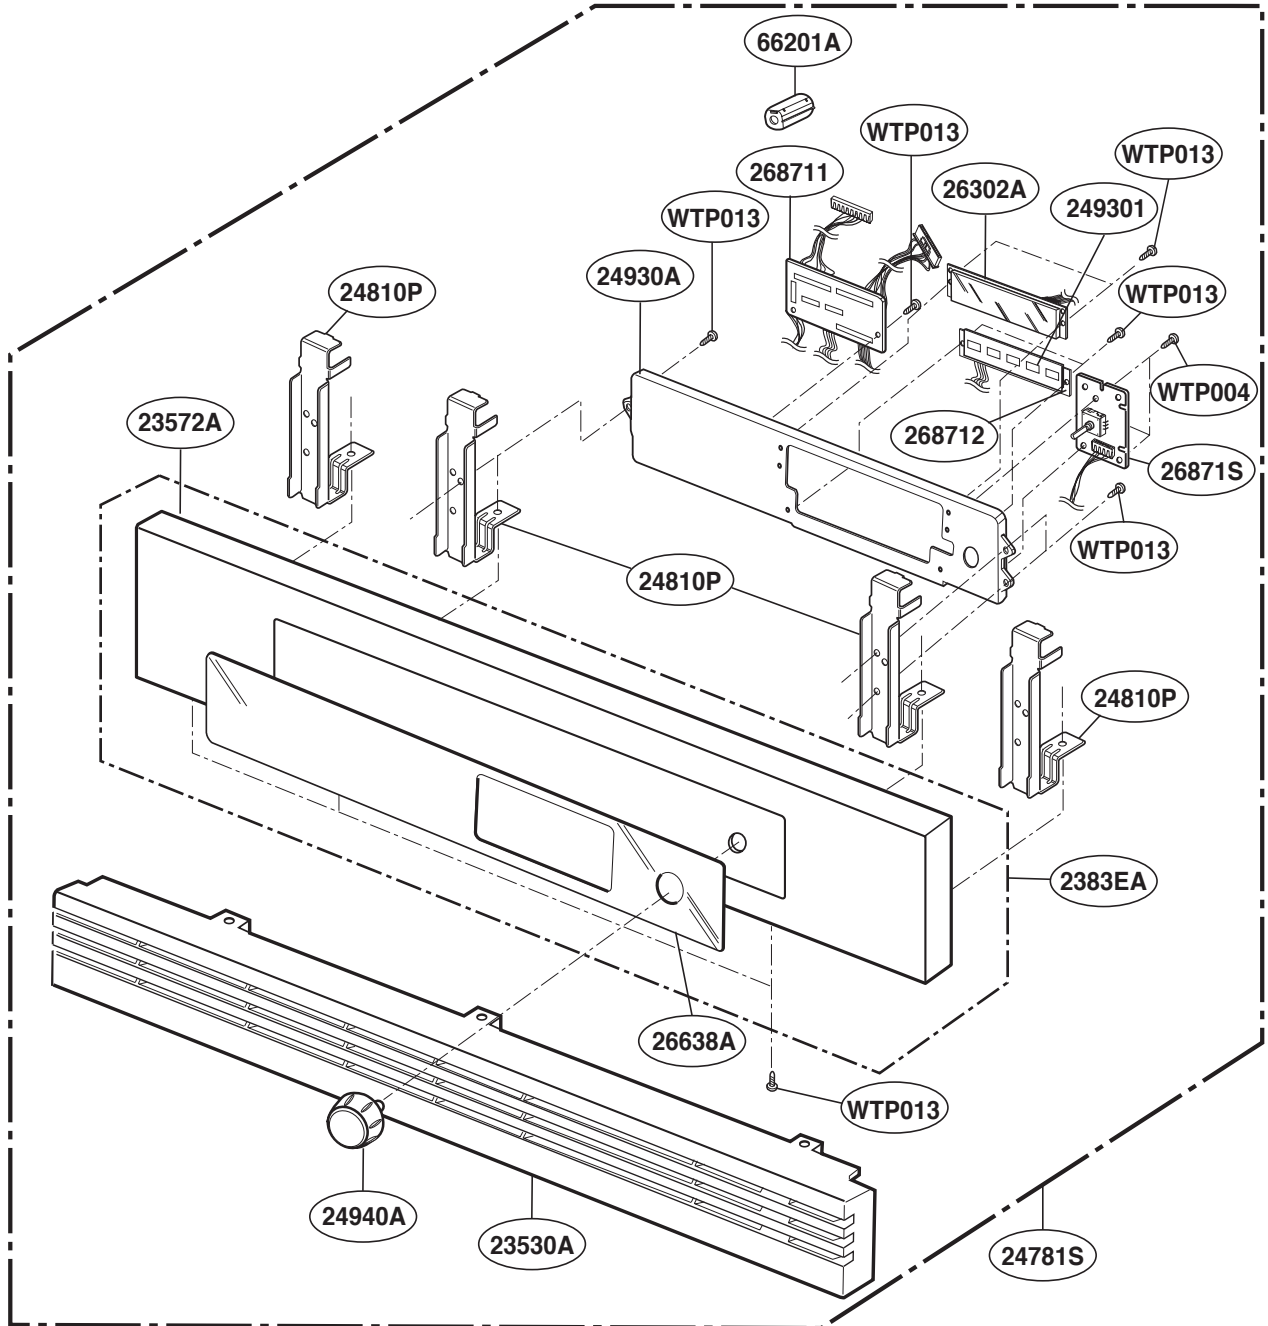

----- Manual continues below -----

EXPLODED VIEW DOOR PARTS

Model: ZSC2000FWW
ZSC2000FBB
ZSC2001FSS

P/No: 3828W5S2632

CONTROLLER PARTS

Model: ZSC2000FWW
ZSC2000FBB
ZSC2001FSS

OVEN CAVITY PARTS

Model: ZSC2000FWW
ZSC2000FBB
ZSC2001FSS

LATCH BOARD PARTS

Model: ZSC2000FWW
ZSC2000FBB
ZSC2001FSS

• LEFT

• RIGHT

INTERIOR PARTS (I)

Model: ZSC2000FWW
ZSC2000FBB
ZSC2001FSS

INTERIOR PARTS (II-I)

Model: ZSC2000FBB 01
ZSC2000FWW 01
ZSC2001FSS 01

Check the rating label of Model and order SVC parts according to the Model No.

INTERIOR PARTS (II-II)

Model: ZSC2000FBB 02
ZSC2000FWW 02
ZSC2001FSS 02

Check the rating label of Model and order SVC parts according to the Model No.