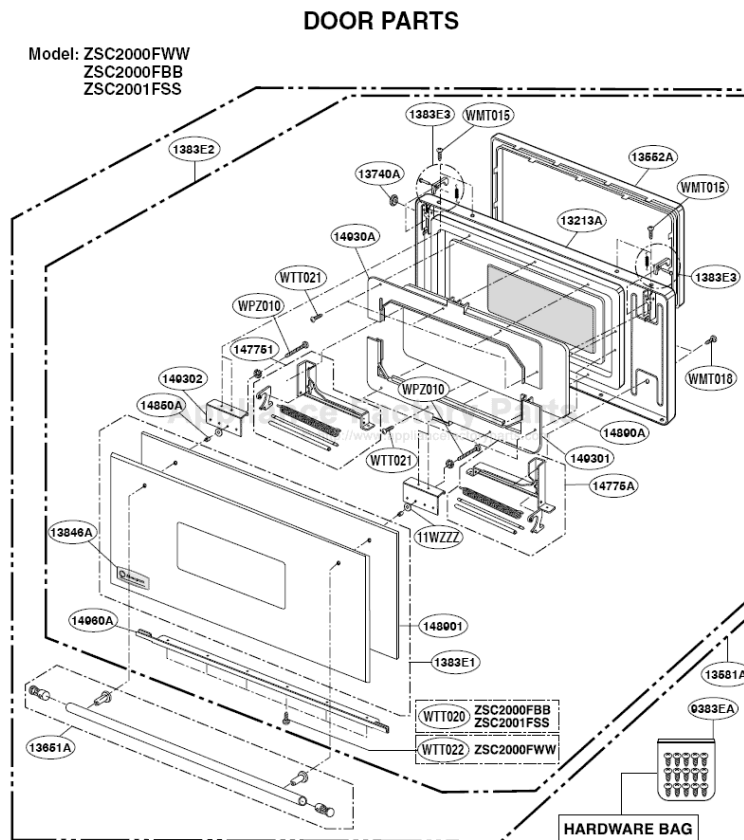

[Find Your GE Microwave Parts - Select From 3055 Models](#)

----- Manual continues below -----