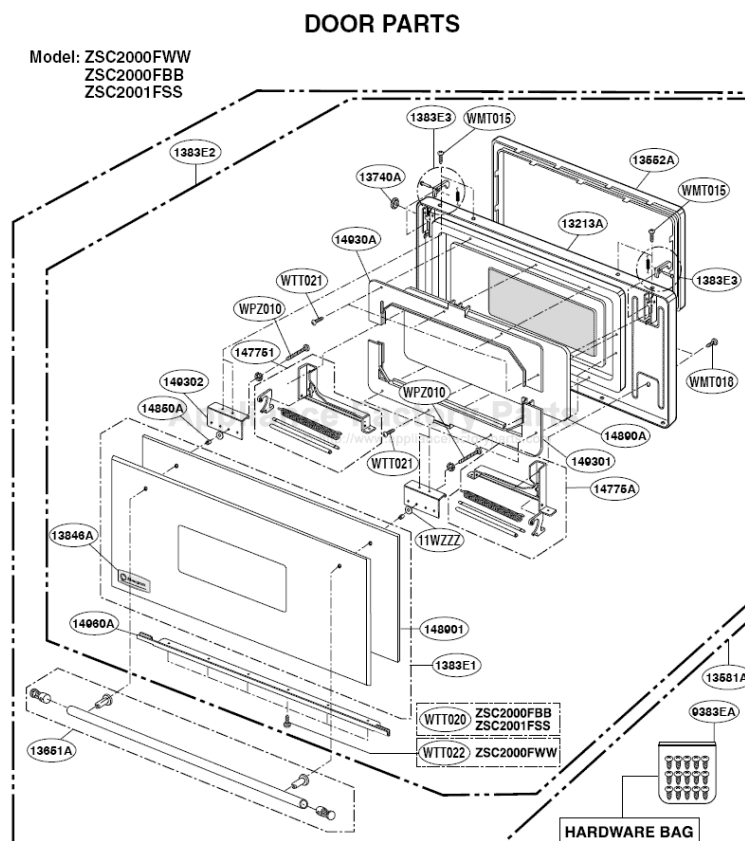

[Find Your GE Microwave Parts - Select From 3055 Models](#)

----- Manual continues below -----