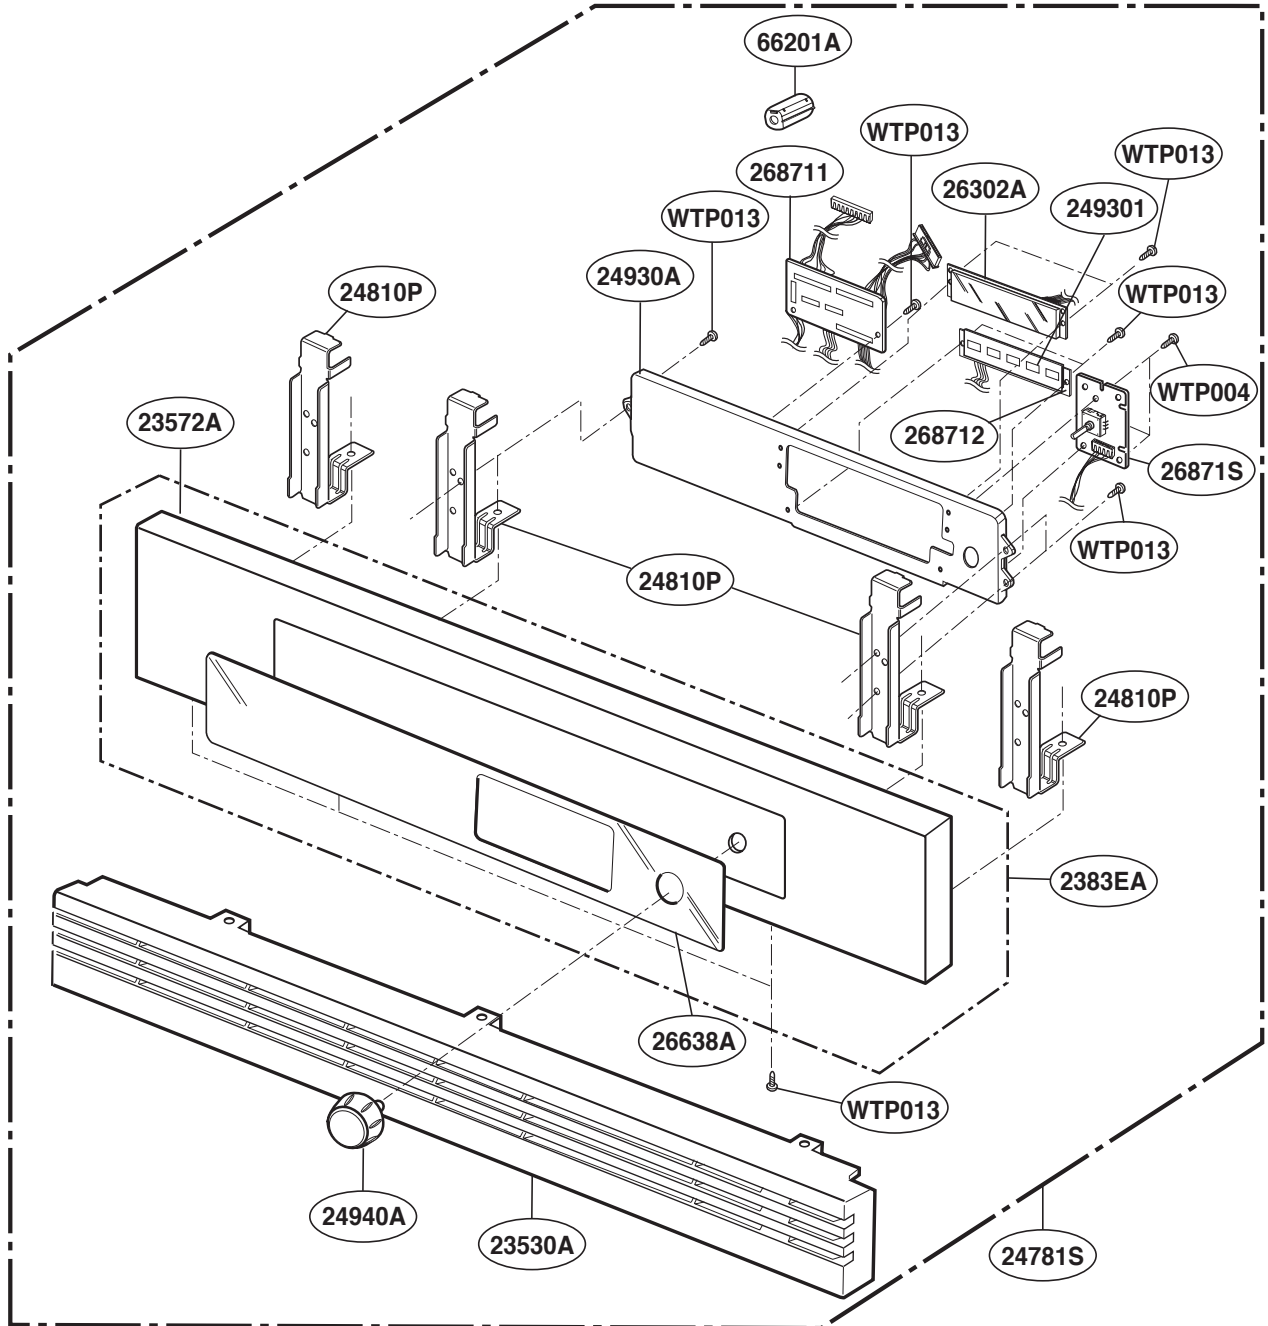

# GE ZSC2000FWW02 Owner's Manual

[Shop genuine replacement parts for GE  
ZSC2000FWW02](#)

[Find Your GE Microwave Parts - Select From 3055 Models](#)

----- Manual continues below -----

# CONTROLLER PARTS

Model: ZSC2000FWW  
ZSC2000FBB  
ZSC2001FSS

# OVEN CAVITY PARTS

Model: ZSC2000FWW  
ZSC2000FBB  
ZSC2001FSS

# LATCH BOARD PARTS

Model: ZSC2000FWW  
ZSC2000FBB  
ZSC2001FSS

• LEFT

• RIGHT