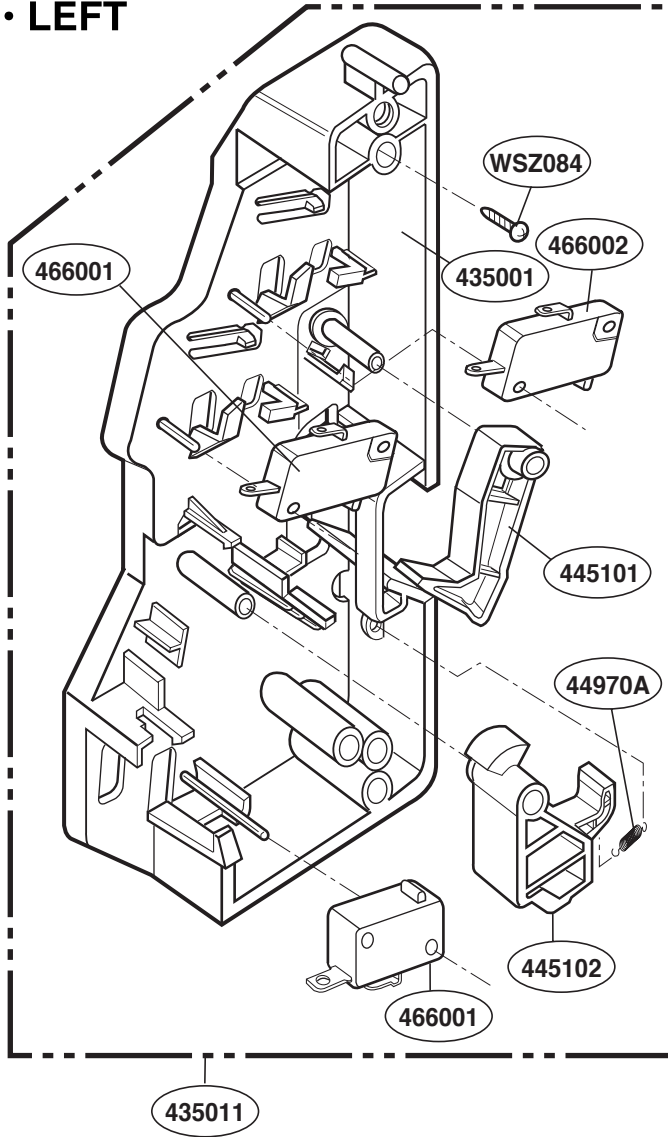

# OVEN CAVITY PARTS

Model: ZSC2000FWW  
ZSC2000FBB  
ZSC2001FSS

# LATCH BOARD PARTS

Model: ZSC2000FWW  
ZSC2000FBB  
ZSC2001FSS

• LEFT

• RIGHT