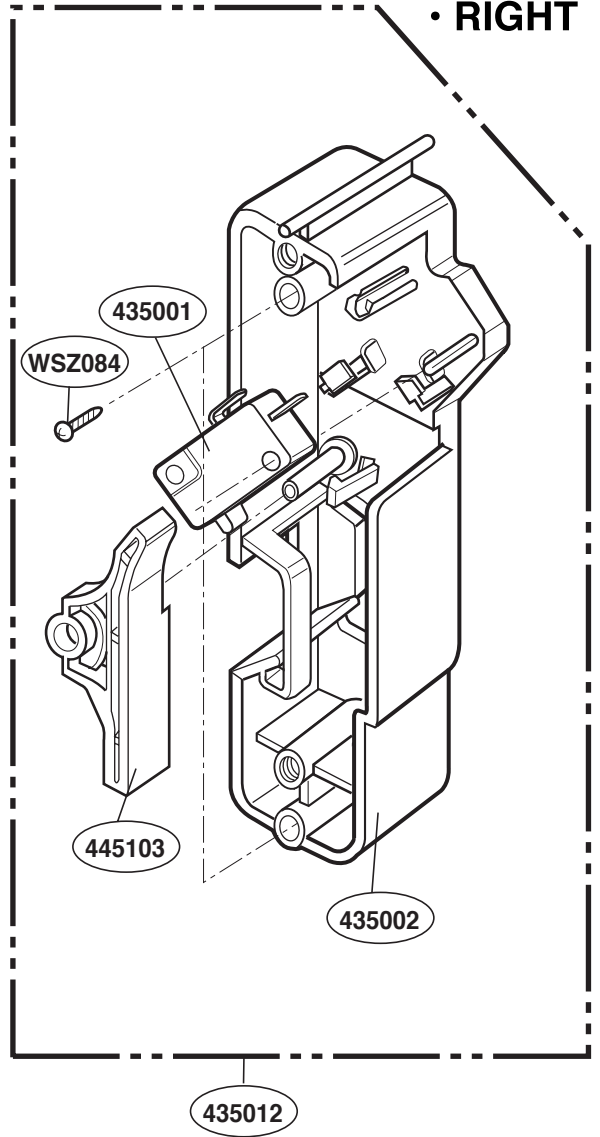

# OVEN CAVITY PARTS

Model: ZSC2000FWW  
ZSC2000FBB  
ZSC2001FSS

# LATCH BOARD PARTS

Model: ZSC2000FWW  
ZSC2000FBB  
ZSC2001FSS

• LEFT

• RIGHT