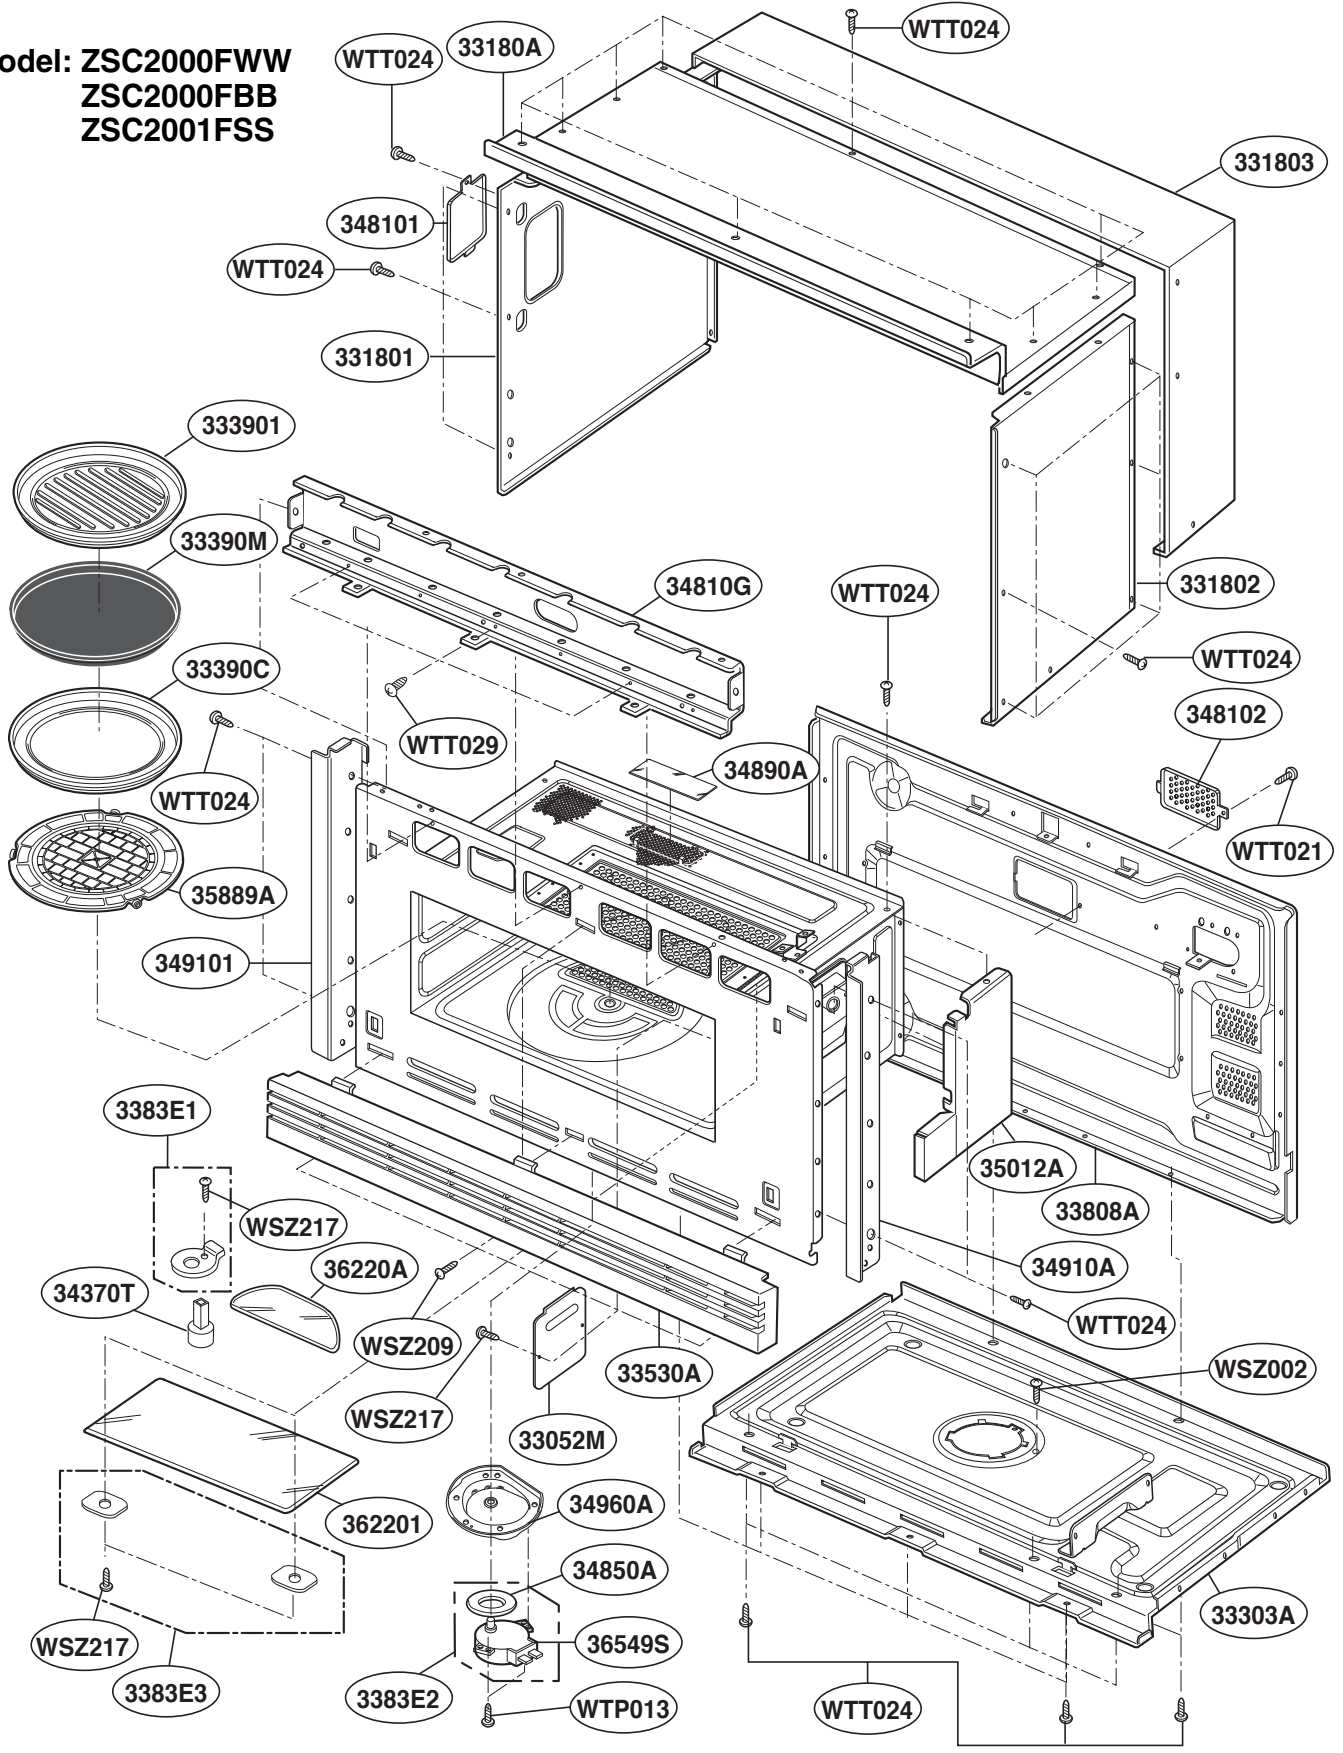

# GE ZSC2000FWW02 Owner's Manual

[Shop genuine replacement parts for GE  
ZSC2000FWW02](#)

[Find Your GE Microwave Parts - Select From 3055 Models](#)

----- Manual continues below -----

# CONTROLLER PARTS

Model: ZSC2000FWW  
ZSC2000FBB  
ZSC2001FSS

# OVEN CAVITY PARTS

Model: ZSC2000FWW  
ZSC2000FBB  
ZSC2001FSS

# LATCH BOARD PARTS

Model: ZSC2000FWW  
ZSC2000FBB  
ZSC2001FSS

• LEFT

• RIGHT