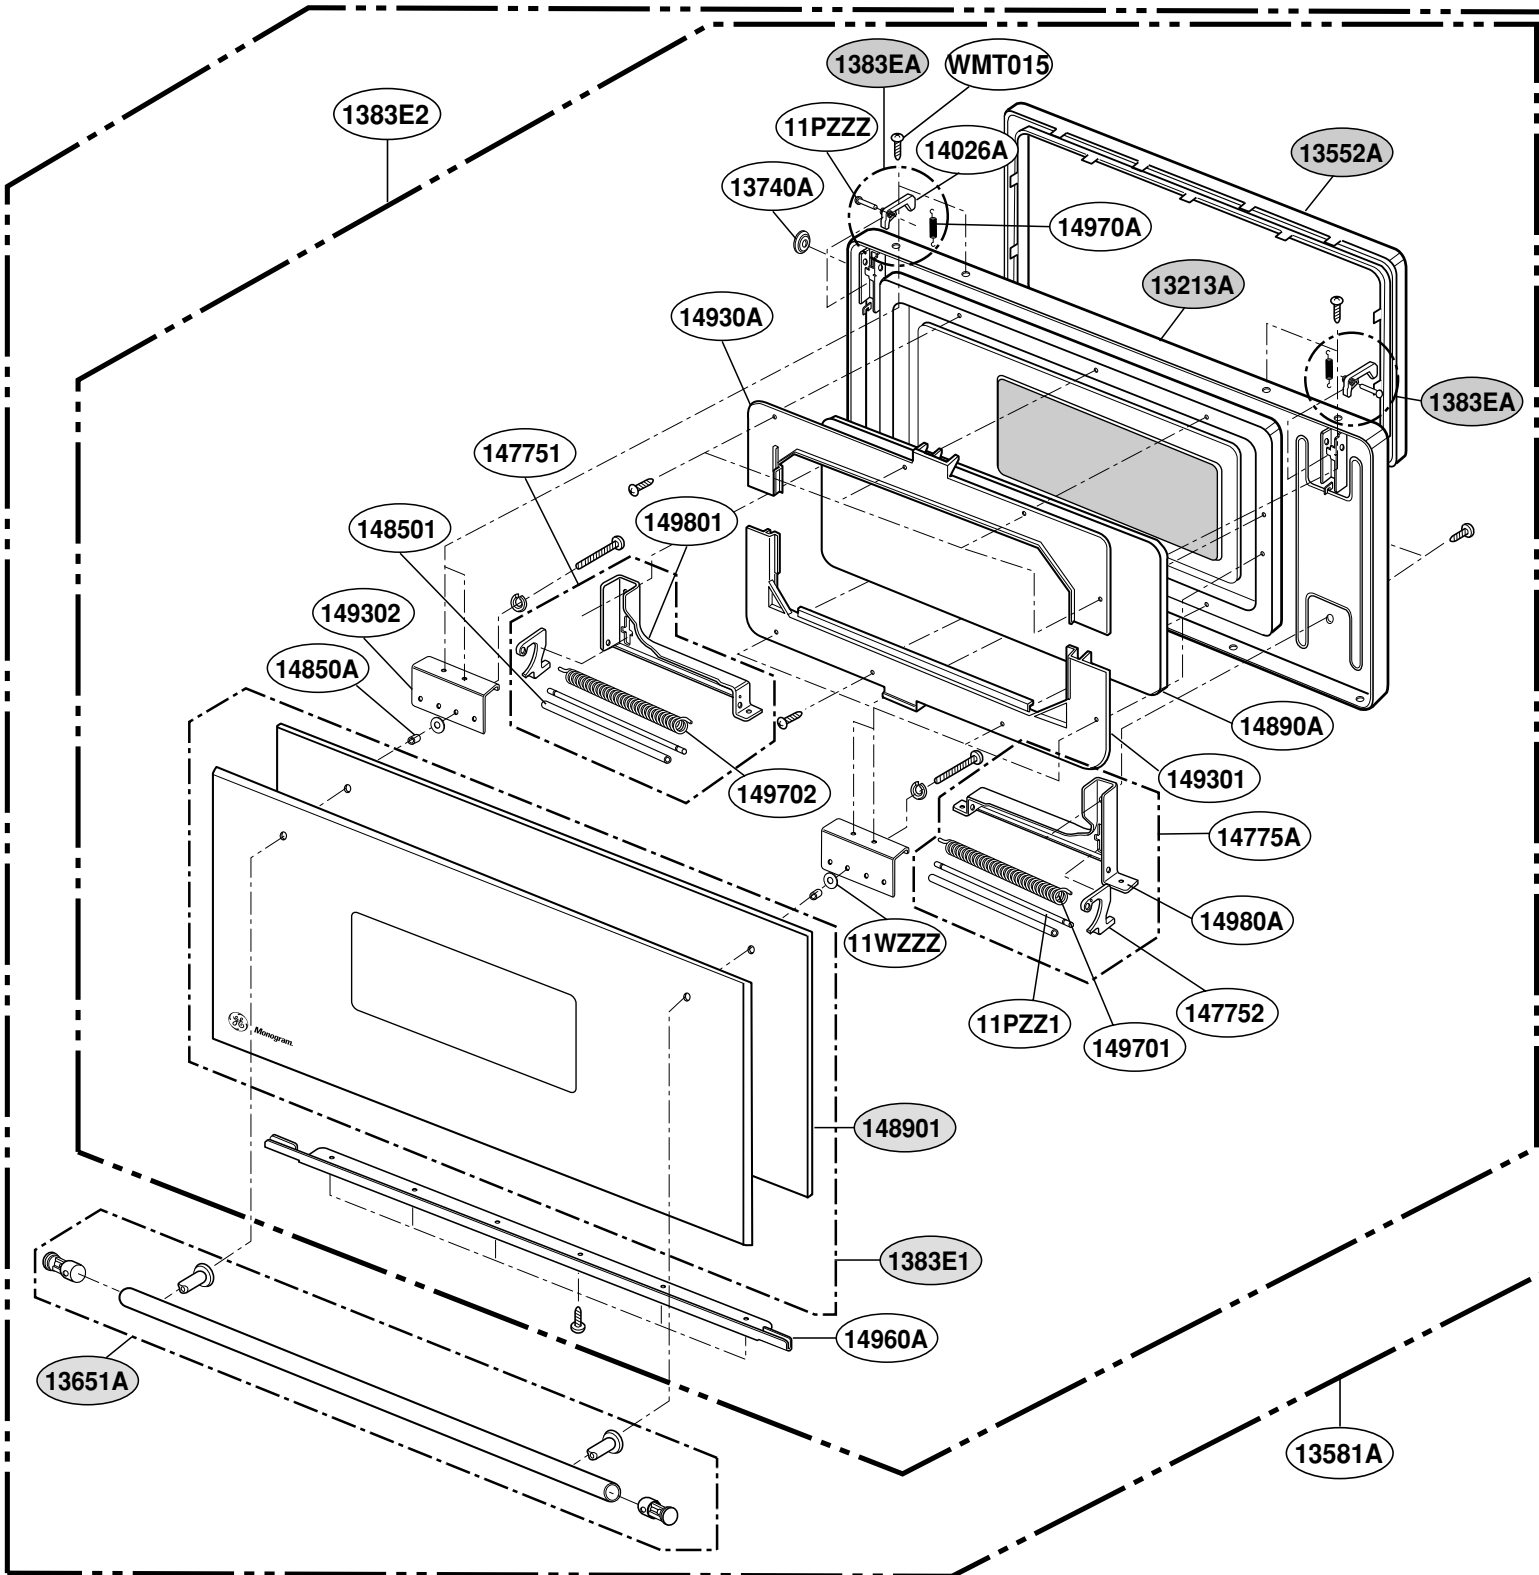

This Owner's Manual is provided and hosted by [Appliance Factory Parts](#).

GE ZSC2001CSS02 Owner's Manual

[Shop genuine replacement parts for GE
ZSC2001CSS02](#)

[Find Your GE Microwave Parts - Select From 3055 Models](#)

----- Manual continues below -----

EXPLODED VIEW

DOOR PARTS

(ZSC2000CWW, ZSC2000CBB, ZSC2001CSS)

CONTROLLER PARTS

(SCB2001CSS, ZSC2000CWW, ZSC2000CBB, ZSC2001CSS)

OVEN CAVITY PARTS

(SCB2000CWW, SCB2000CBB, SCB2000CAA,
SCB2000CCC, SCB2001CSS, ZSC2000CWW, ZSC2000CBB, ZSC2001CSS)

LATCH BOARD PARTS

(SCB2000CWW, SCB2000CBB, SCB2000CAA,
SCB2000CCC, SCB2001CSS, ZSC2000CWW, ZSC2000CBB, ZSC2001CSS)

• LEFT

• RIGHT

INTERIOR PARTS (I)

(SCB2000CWW, SCB2000CBB, SCB2000CAA,
SCB2000CCC, SCB2001CSS, ZSC2000CWW, ZSC2000CBB, ZSC2001CSS)