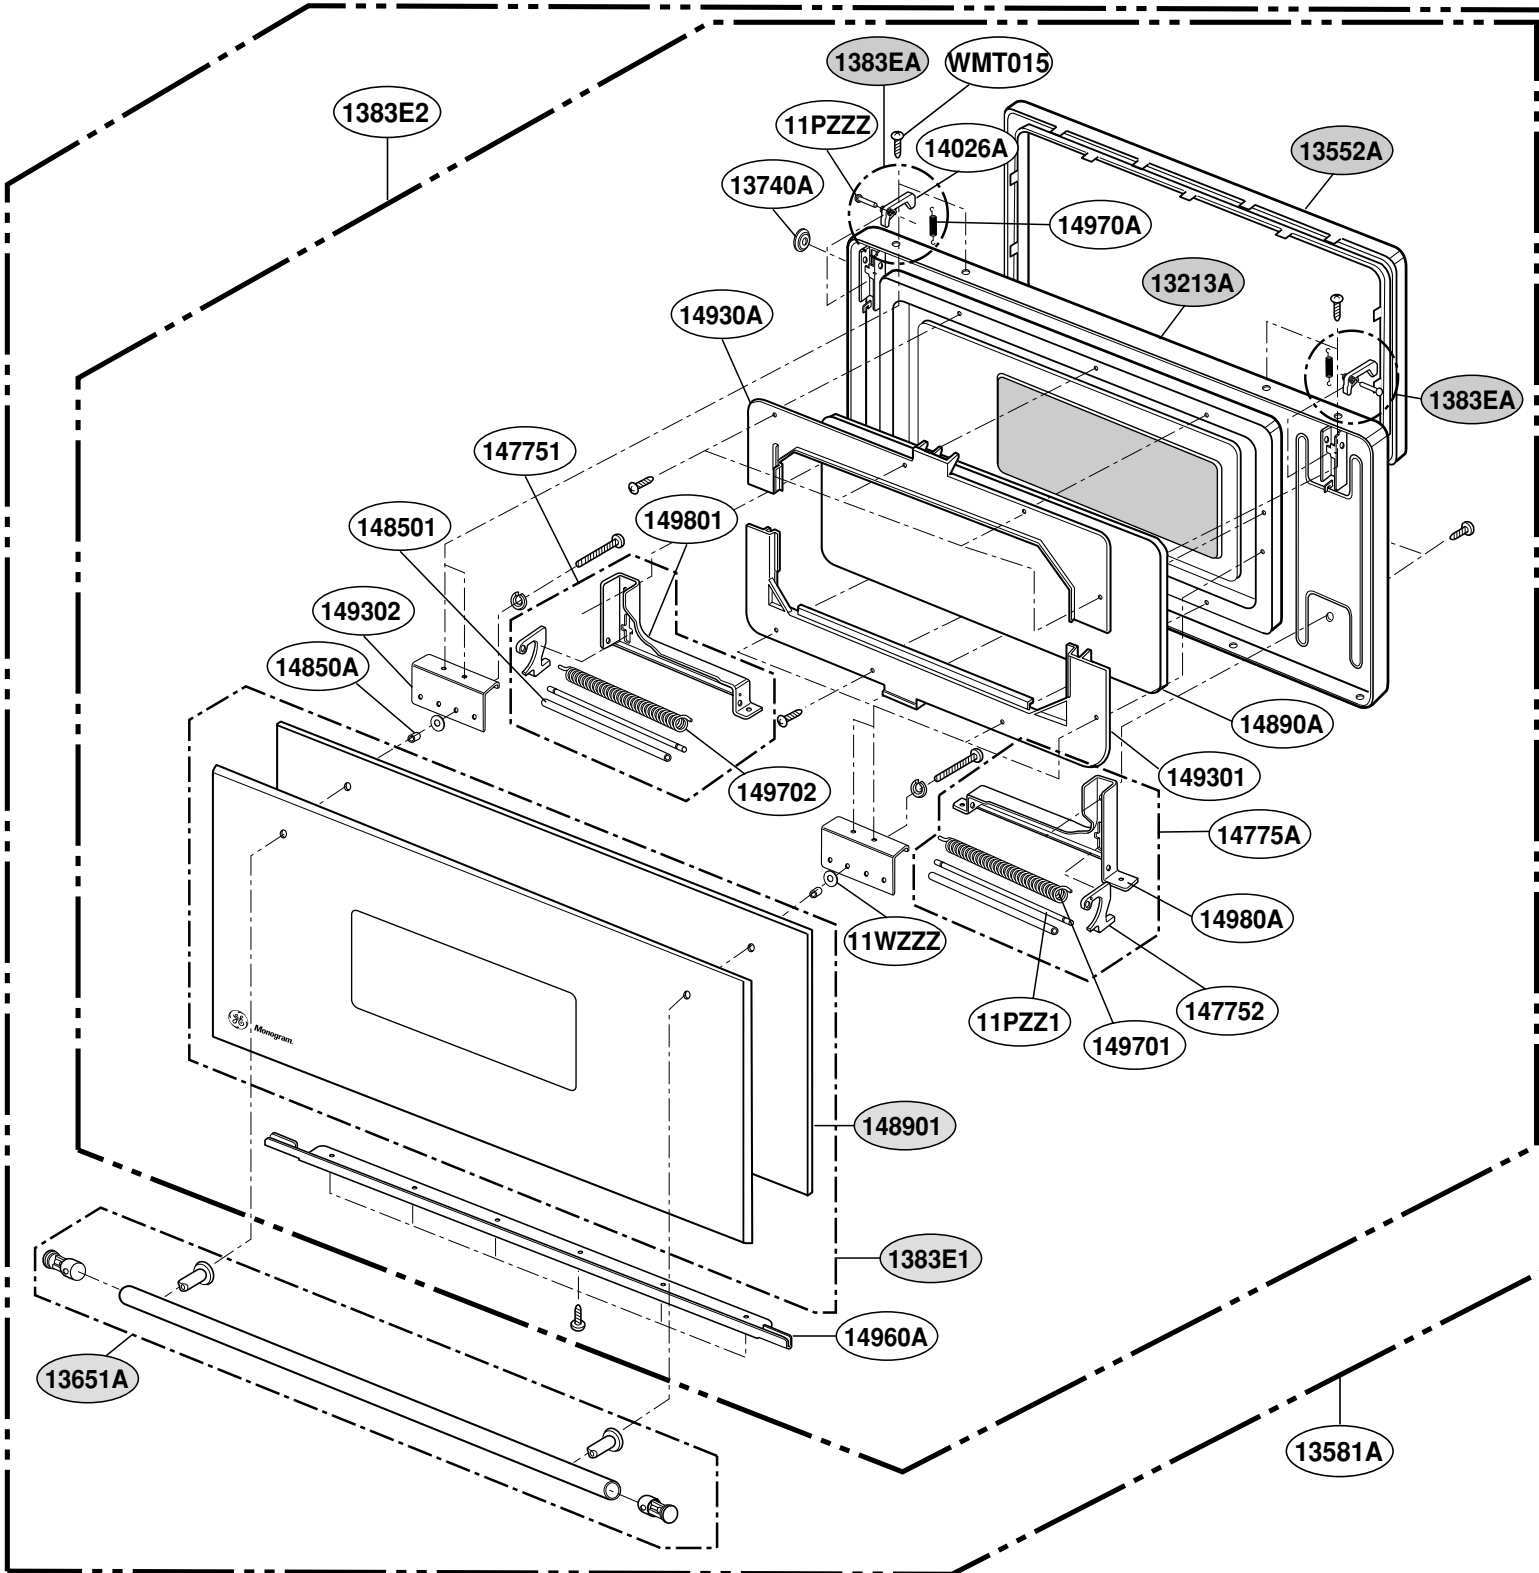

This Owner's Manual is provided and hosted by [Appliance Factory Parts](#).

GE ZSC2001CSS03 Owner's Manual

[Shop genuine replacement parts for GE
ZSC2001CSS03](#)

[Find Your GE Microwave Parts - Select From 3055 Models](#)

----- Manual continues below -----

EXPLODED VIEW

DOOR PARTS

(ZSC2000CWW, ZSC2000CBB, ZSC2001CSS)

CONTROLLER PARTS

(SCB2001CSS, ZSC2000CWW, ZSC2000CBB, ZSC2001CSS)

OVEN CAVITY PARTS

(SCB2000CWW, SCB2000CBB, SCB2000CAA,
SCB2000CCC, SCB2001CSS, ZSC2000CWW, ZSC2000CBB, ZSC2001CSS)

LATCH BOARD PARTS

(SCB2000CWW, SCB2000CBB, SCB2000CAA,
SCB2000CCC, SCB2001CSS, ZSC2000CWW, ZSC2000CBB, ZSC2001CSS)

• LEFT

• RIGHT

INTERIOR PARTS (I)

(SCB2000CWW, SCB2000CBB, SCB2000CAA,
SCB2000CCC, SCB2001CSS, ZSC2000CWW, ZSC2000CBB, ZSC2001CSS)