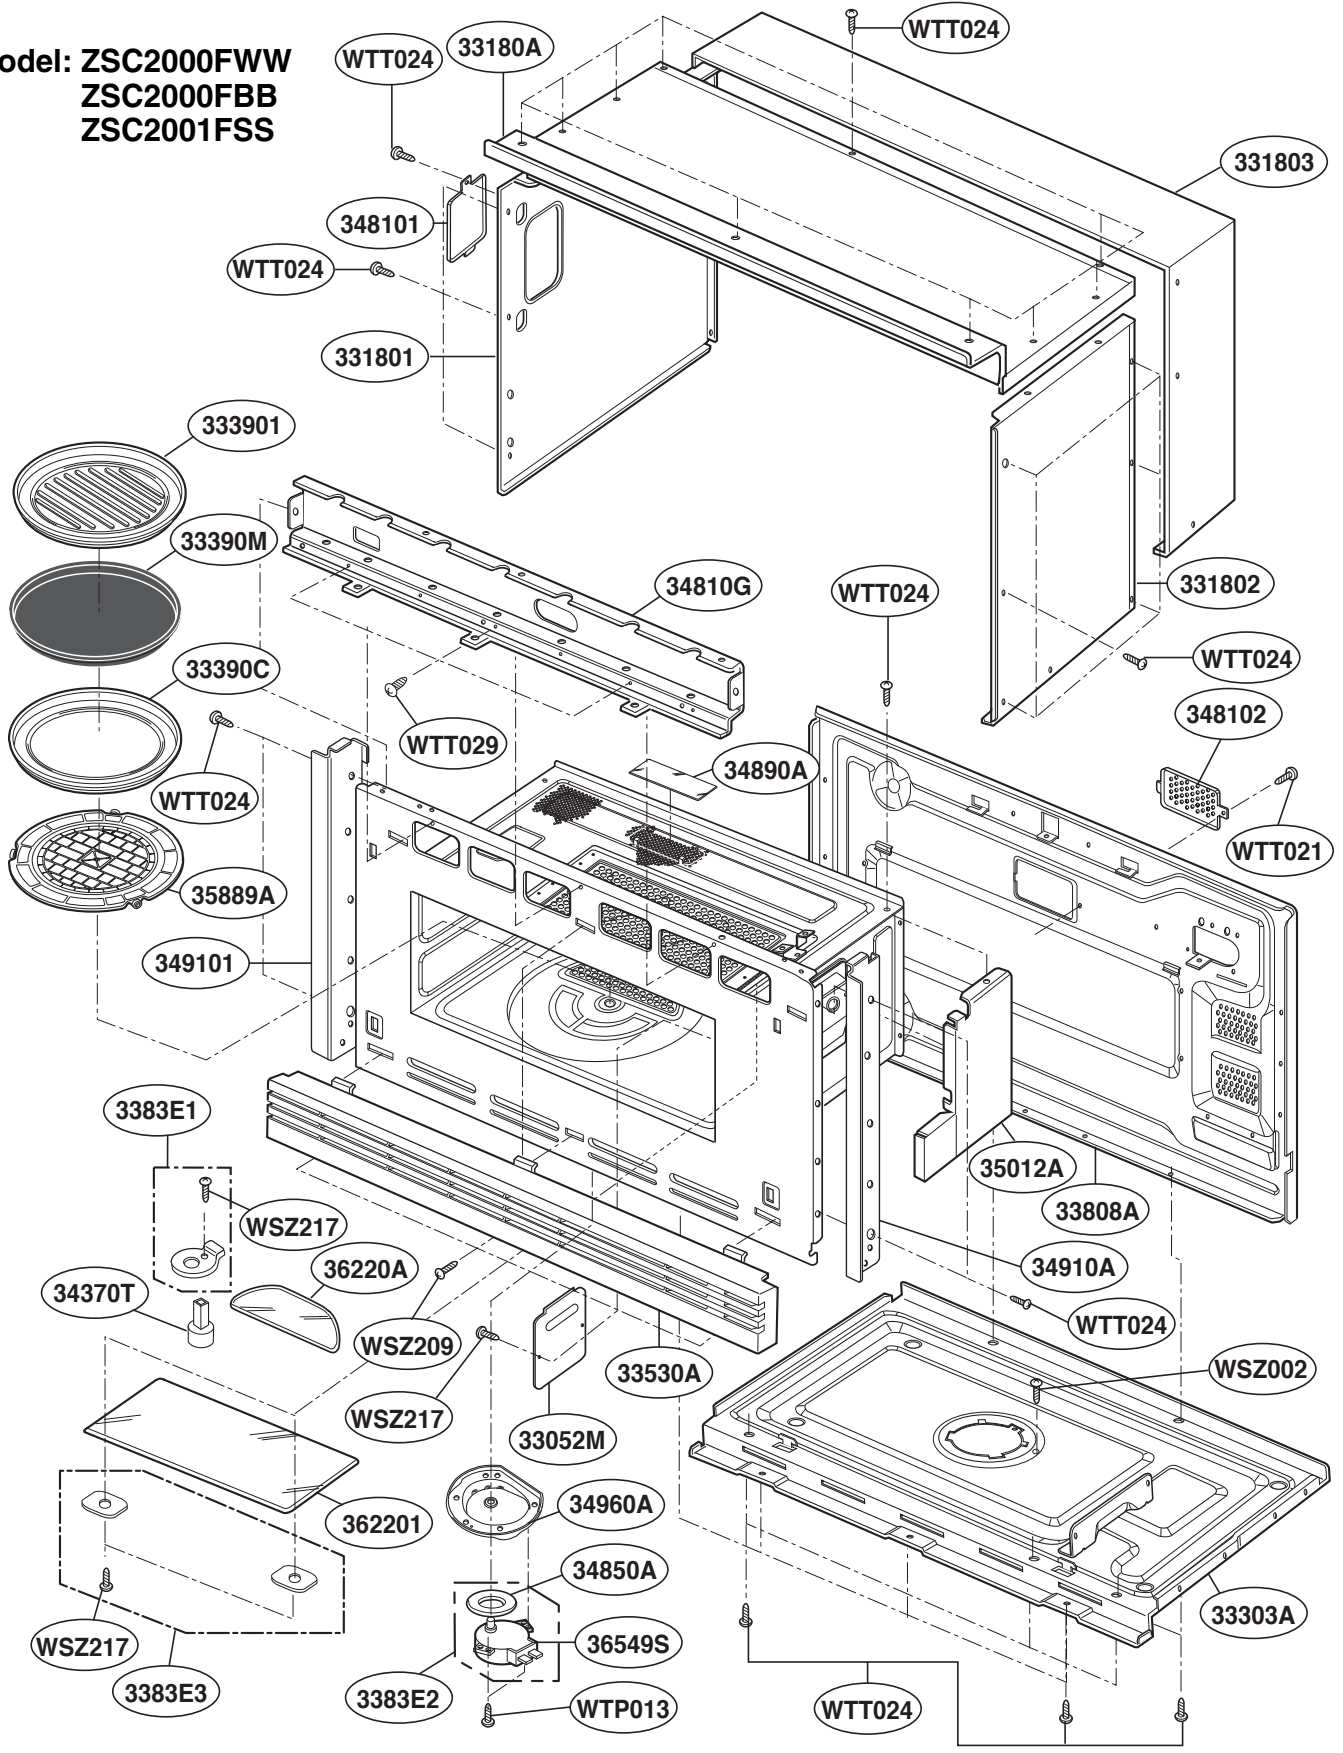

----- Manual continues below -----

EXPLODED VIEW DOOR PARTS

Model: ZSC2000FWW
ZSC2000FBB
ZSC2001FSS

P/No: 3828W5S2632

CONTROLLER PARTS

Model: ZSC2000FWW
ZSC2000FBB
ZSC2001FSS

OVEN CAVITY PARTS

Model: ZSC2000FWW
ZSC2000FBB
ZSC2001FSS

LATCH BOARD PARTS

Model: ZSC2000FWW
ZSC2000FBB
ZSC2001FSS

• LEFT

• RIGHT

INTERIOR PARTS (I)

Model: ZSC2000FWW
ZSC2000FBB
ZSC2001FSS

INTERIOR PARTS (II-I)

Model: ZSC2000FBB 01
ZSC2000FWW 01
ZSC2001FSS 01

Check the rating label of Model and order SVC parts according to the Model No.