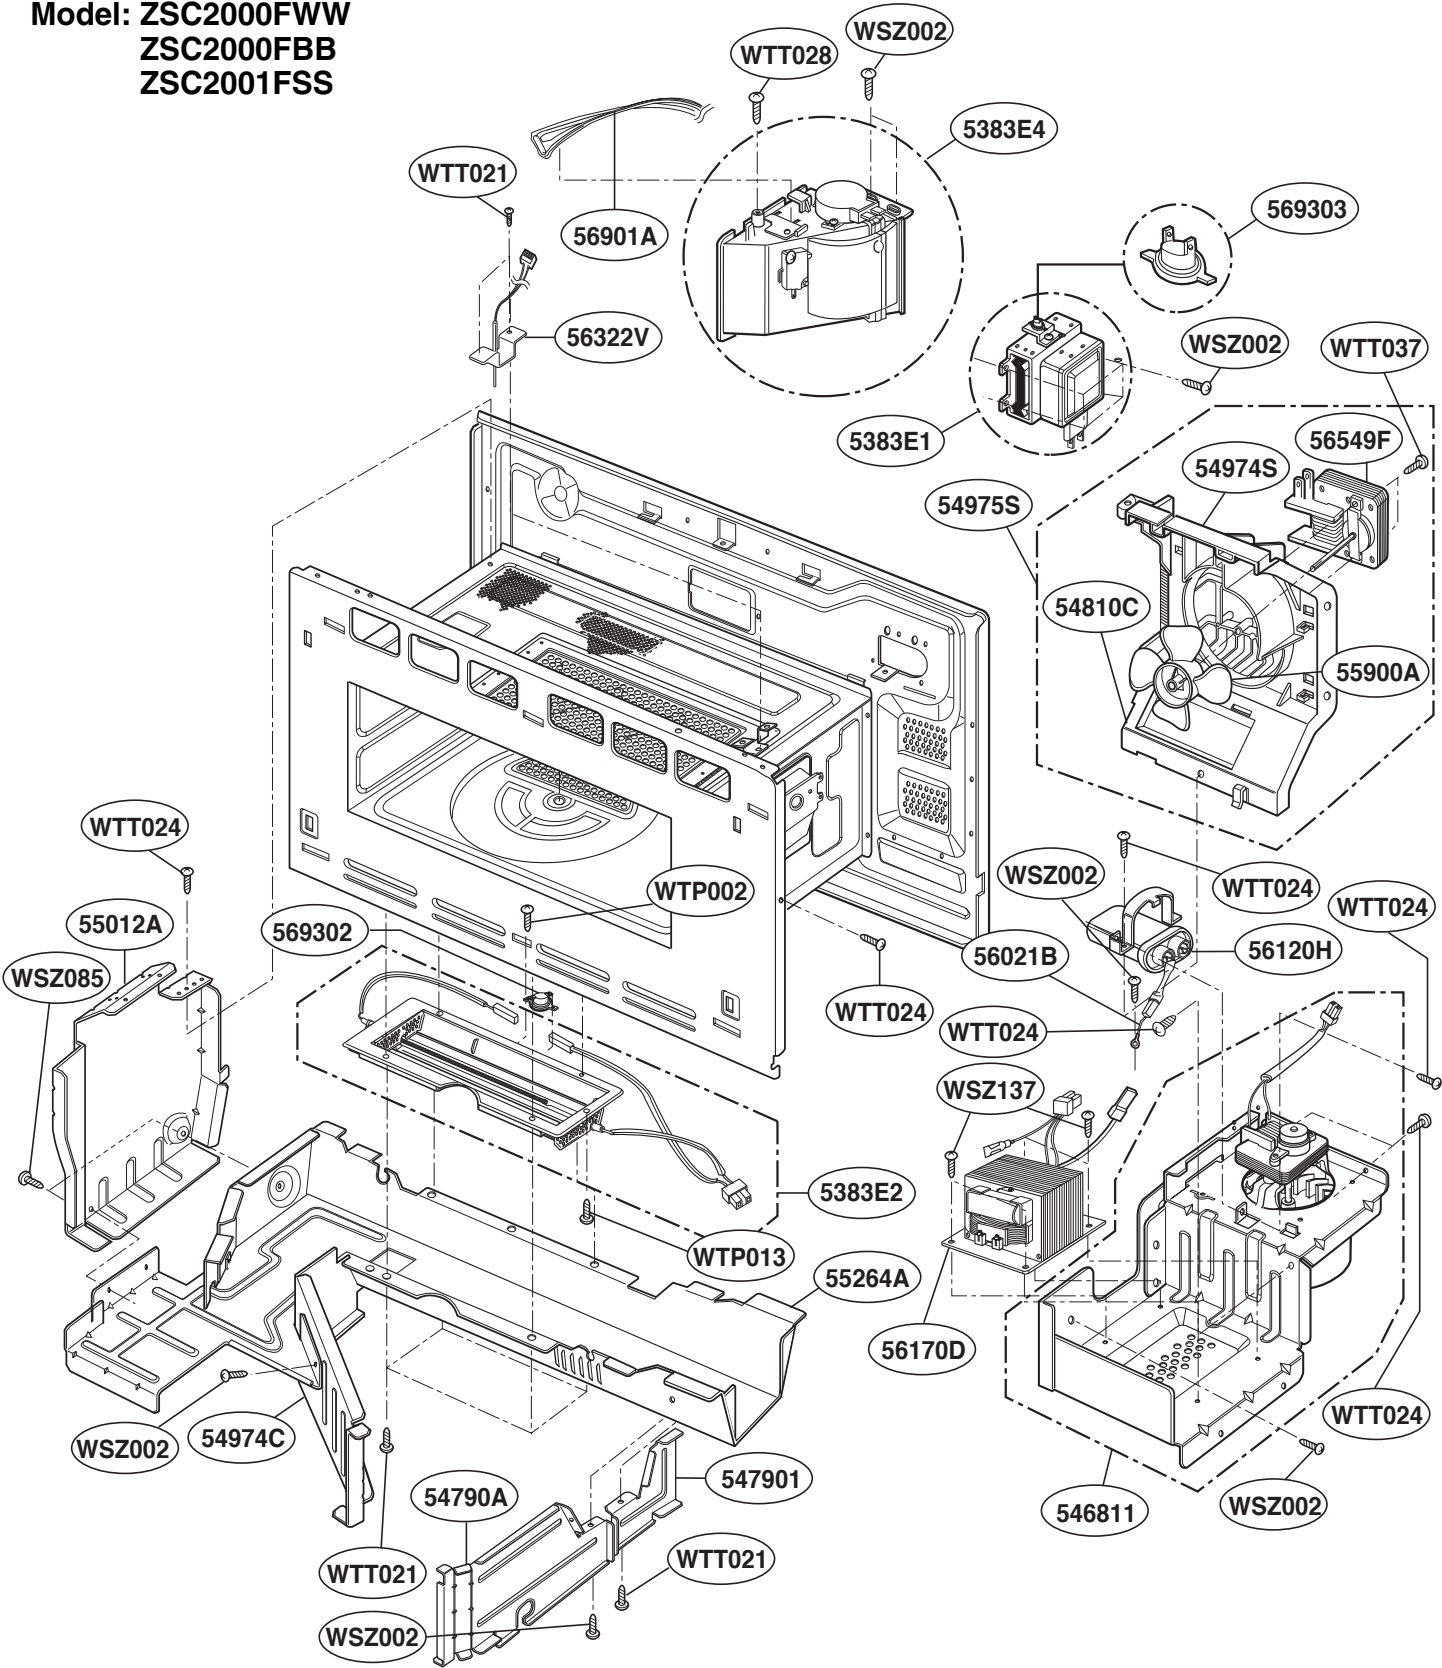

----- Manual continues below -----

EXPLODED VIEW DOOR PARTS

Model: ZSC2000FWW
ZSC2000FBB
ZSC2001FSS

P/No: 3828W5S2632

CONTROLLER PARTS

Model: ZSC2000FWW
ZSC2000FBB
ZSC2001FSS

OVEN CAVITY PARTS

Model: ZSC2000FWW
ZSC2000FBB
ZSC2001FSS

LATCH BOARD PARTS

Model: ZSC2000FWW
ZSC2000FBB
ZSC2001FSS

• LEFT

• RIGHT

INTERIOR PARTS (I)

Model: ZSC2000FWW
ZSC2000FBB
ZSC2001FSS

INTERIOR PARTS (II-I)

Model: ZSC2000FBB 01
ZSC2000FWW 01
ZSC2001FSS 01

Check the rating label of Model and order SVC parts according to the Model No.