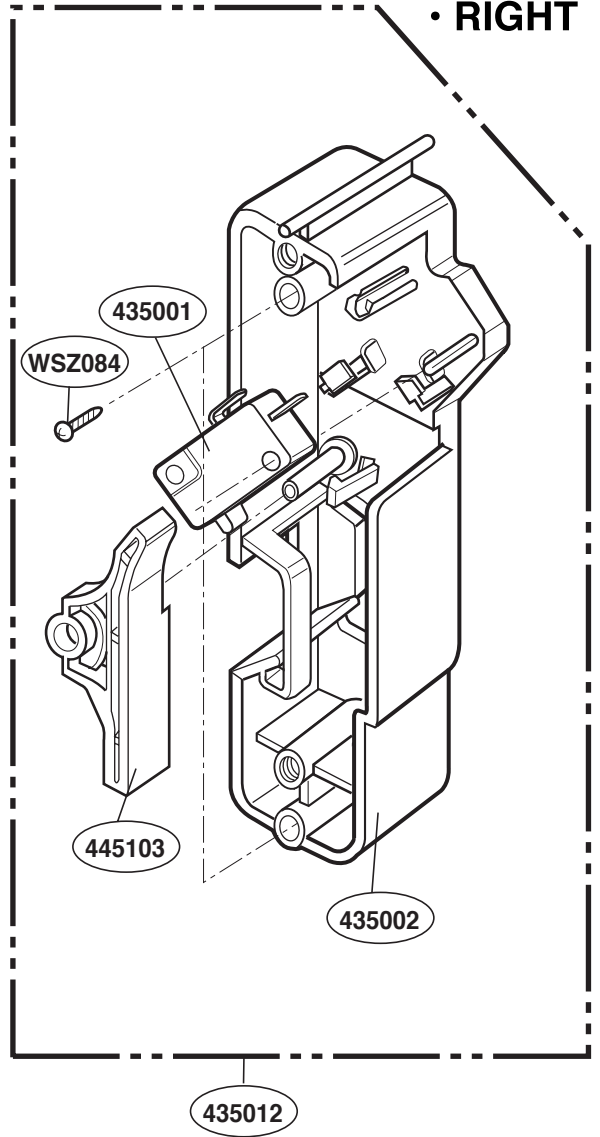

----- Manual continues below -----

EXPLODED VIEW DOOR PARTS

Model: ZSC2000FWW
ZSC2000FBB
ZSC2001FSS

P/No: 3828W5S2632

CONTROLLER PARTS

Model: ZSC2000FWW
ZSC2000FBB
ZSC2001FSS

OVEN CAVITY PARTS

Model: ZSC2000FWW
ZSC2000FBB
ZSC2001FSS

LATCH BOARD PARTS

Model: ZSC2000FWW
ZSC2000FBB
ZSC2001FSS

• LEFT

• RIGHT

INTERIOR PARTS (I)

Model: ZSC2000FWW
ZSC2000FBB
ZSC2001FSS

INTERIOR PARTS (II-I)

Model: ZSC2000FBB 01
ZSC2000FWW 01
ZSC2001FSS 01