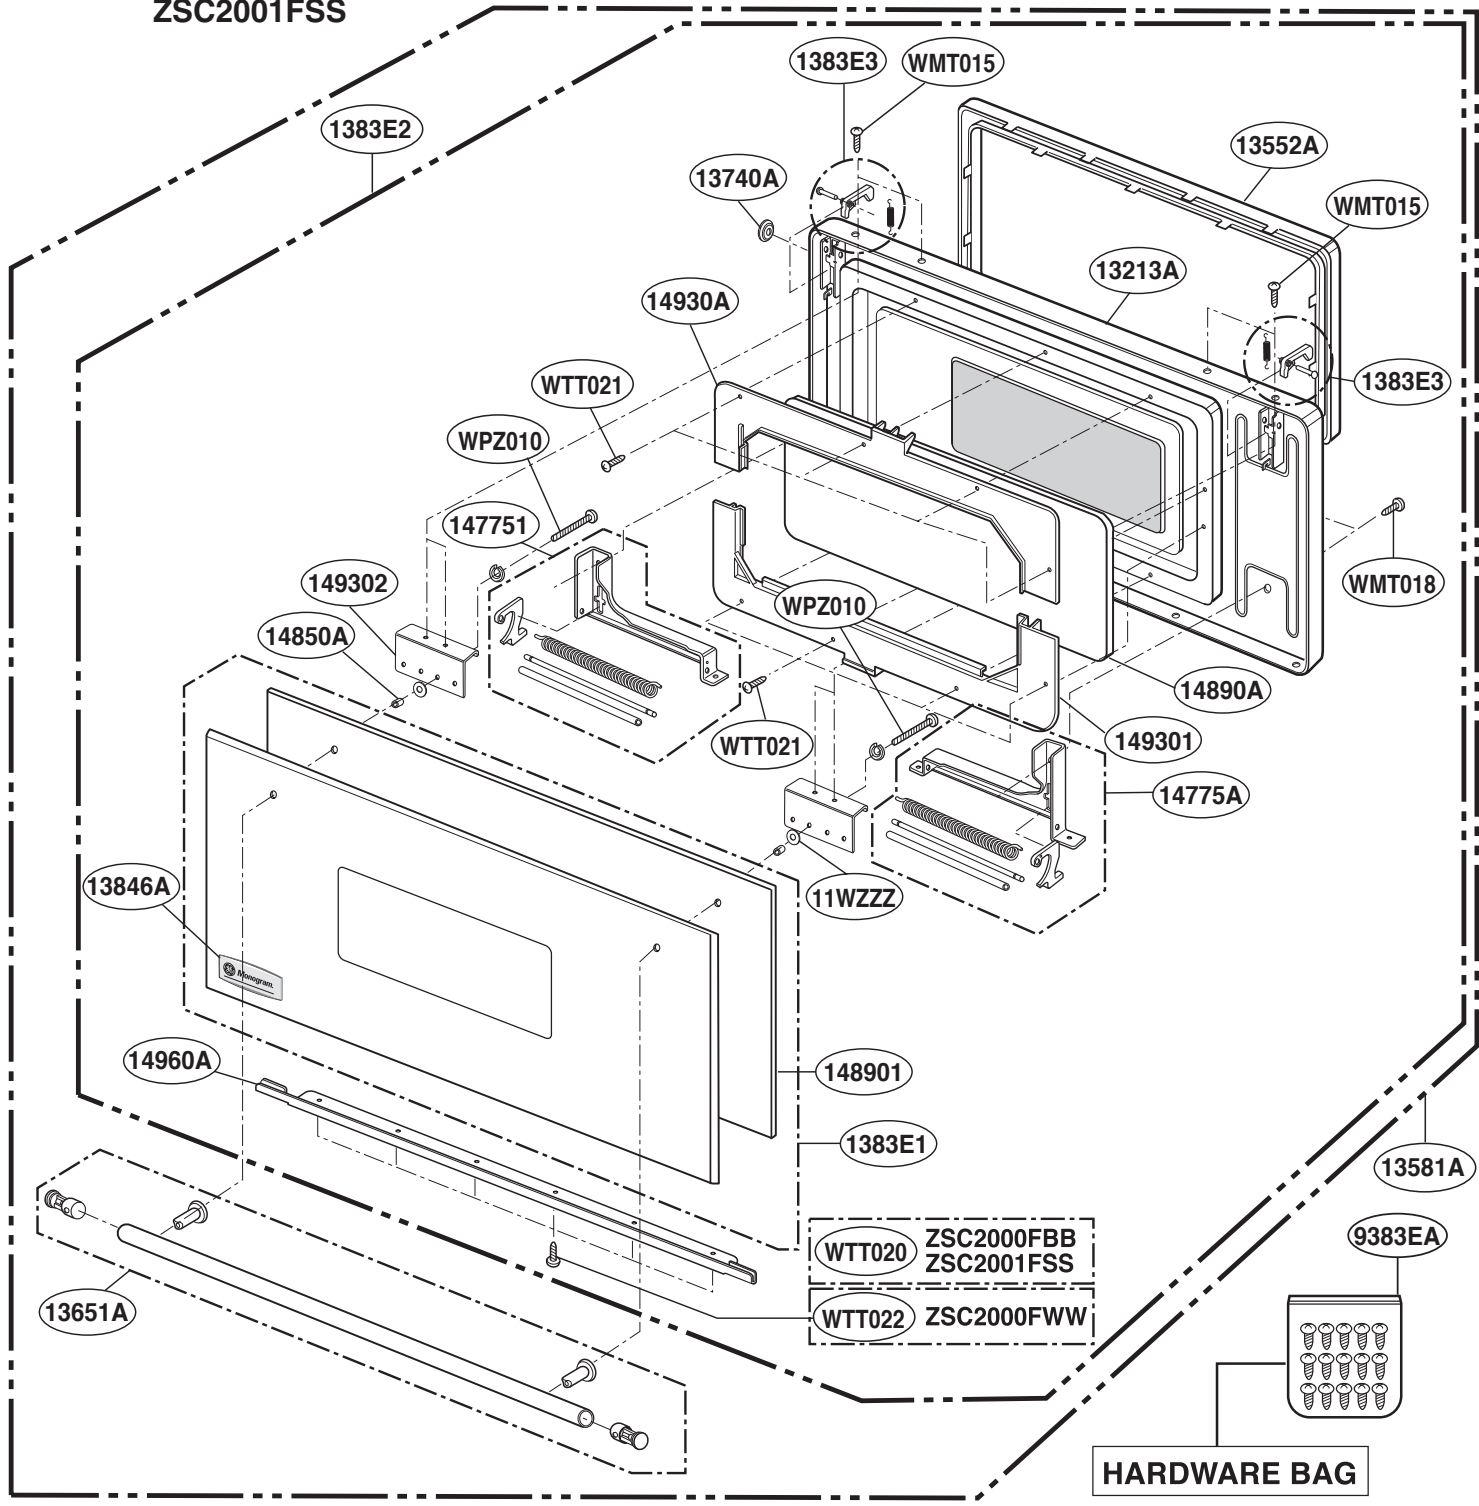

This Owner's Manual is provided and hosted by [Appliance Factory Parts](#).

GE ZSC2001FSS01 Owner's Manual

[Shop genuine replacement parts for GE ZSC2001FSS01](#)

[Find Your GE Microwave Parts - Select From 3055 Models](#)

----- Manual continues below -----

EXPLODED VIEW DOOR PARTS

Model: ZSC2000FWW
ZSC2000FBB
ZSC2001FSS

P/No: 3828W5S2632

CONTROLLER PARTS

Model: ZSC2000FWW
ZSC2000FBB
ZSC2001FSS

OVEN CAVITY PARTS

Model: ZSC2000FWW
ZSC2000FBB
ZSC2001FSS

LATCH BOARD PARTS

Model: ZSC2000FWW
ZSC2000FBB
ZSC2001FSS

• LEFT

• RIGHT

INTERIOR PARTS (I)

Model: ZSC2000FWW
ZSC2000FBB
ZSC2001FSS

INTERIOR PARTS (II-I)

Model: ZSC2000FBB 01
ZSC2000FWW 01
ZSC2001FSS 01

Check the rating label of Model and order SVC parts according to the Model No.