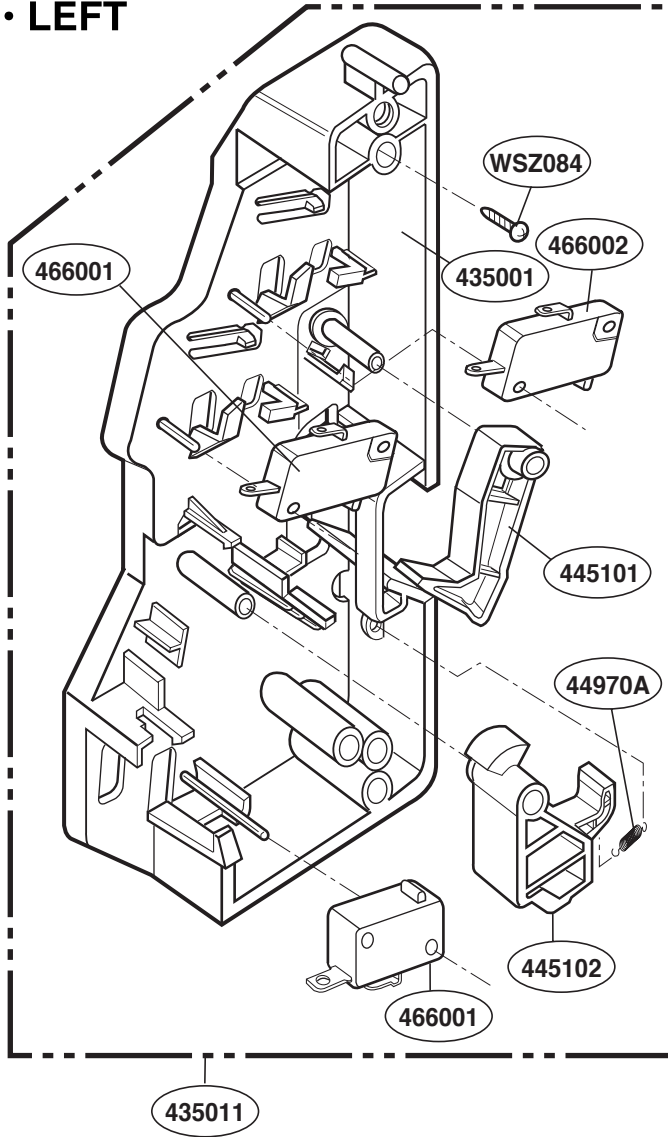

----- Manual continues below -----

EXPLODED VIEW DOOR PARTS

Model: ZSC2000FWW
ZSC2000FBB
ZSC2001FSS

P/No: 3828W5S2632

CONTROLLER PARTS

Model: ZSC2000FWW
ZSC2000FBB
ZSC2001FSS

OVEN CAVITY PARTS

Model: ZSC2000FWW
ZSC2000FBB
ZSC2001FSS

LATCH BOARD PARTS

Model: ZSC2000FWW
ZSC2000FBB
ZSC2001FSS

• LEFT

• RIGHT

INTERIOR PARTS (I)

Model: ZSC2000FWW
ZSC2000FBB
ZSC2001FSS

INTERIOR PARTS (II-I)

Model: ZSC2000FBB 01
ZSC2000FWW 01
ZSC2001FSS 01

Check the rating label of Model and order SVC parts according to the Model No.