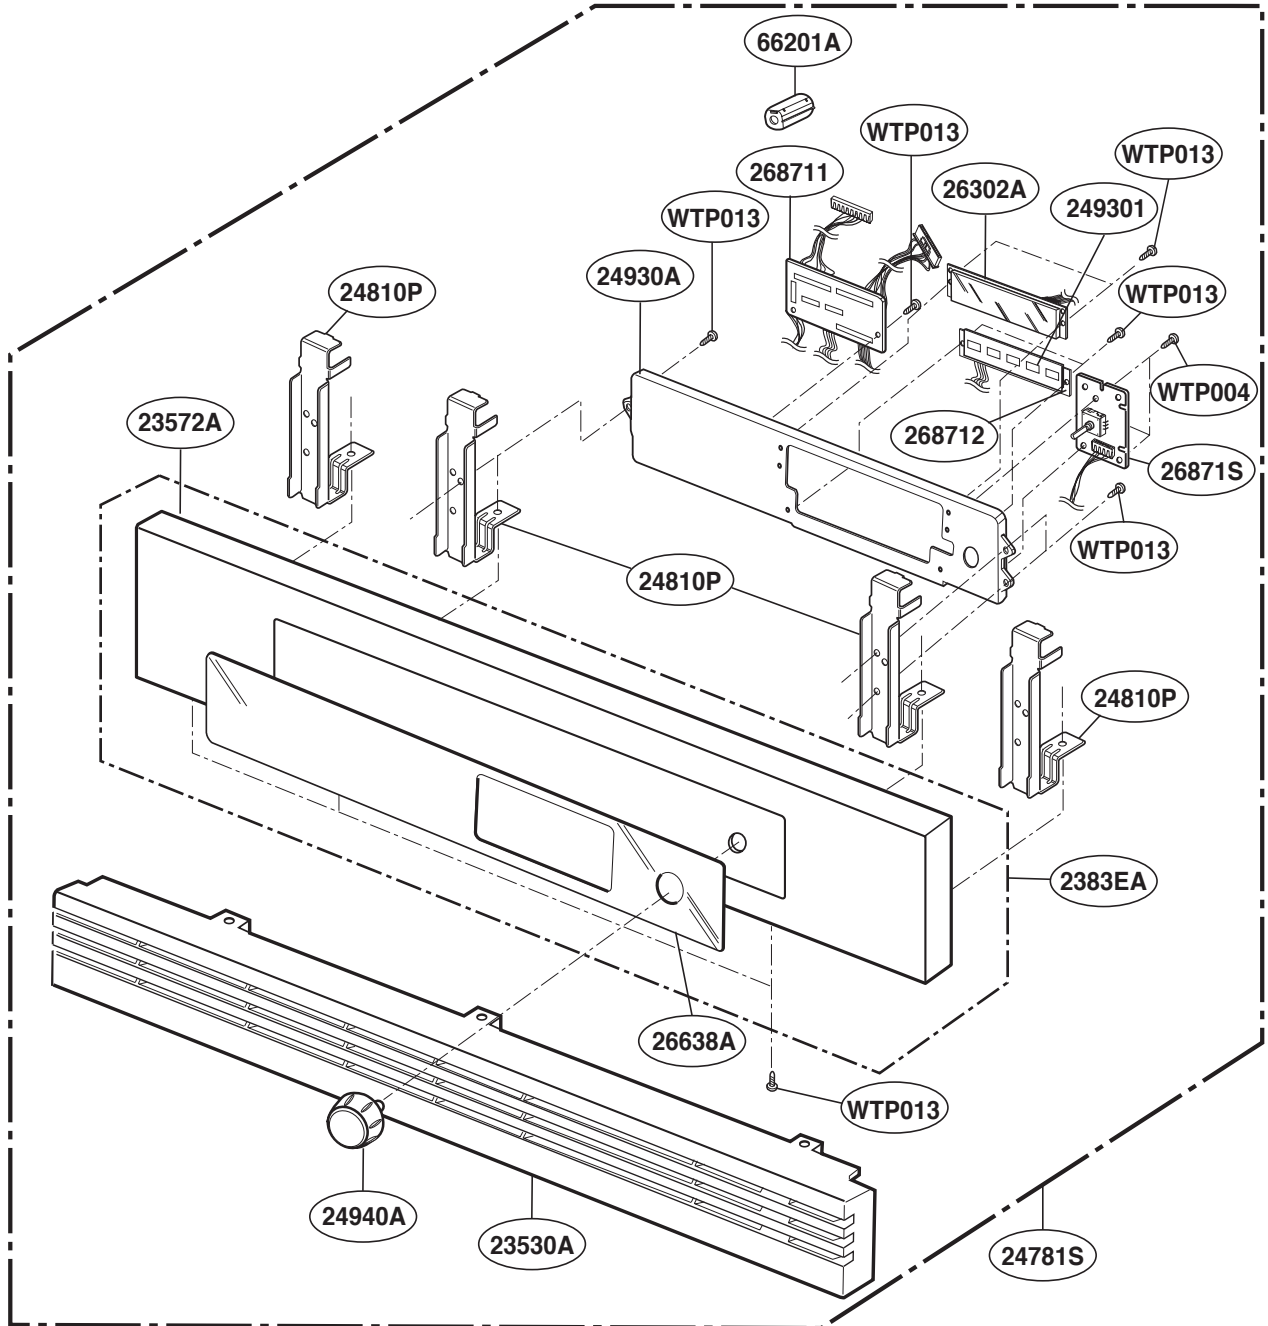

----- Manual continues below -----

EXPLODED VIEW DOOR PARTS

Model: ZSC2000FWW
ZSC2000FBB
ZSC2001FSS

P/No: 3828W5S2632

CONTROLLER PARTS

Model: ZSC2000FWW
ZSC2000FBB
ZSC2001FSS

OVEN CAVITY PARTS

Model: ZSC2000FWW
ZSC2000FBB
ZSC2001FSS

LATCH BOARD PARTS

Model: ZSC2000FWW
ZSC2000FBB
ZSC2001FSS

• LEFT

• RIGHT

INTERIOR PARTS (I)

Model: ZSC2000FWW
ZSC2000FBB
ZSC2001FSS

INTERIOR PARTS (II-I)

Model: ZSC2000FBB 01
ZSC2000FWW 01
ZSC2001FSS 01

Check the rating label of Model and order SVC parts according to the Model No.