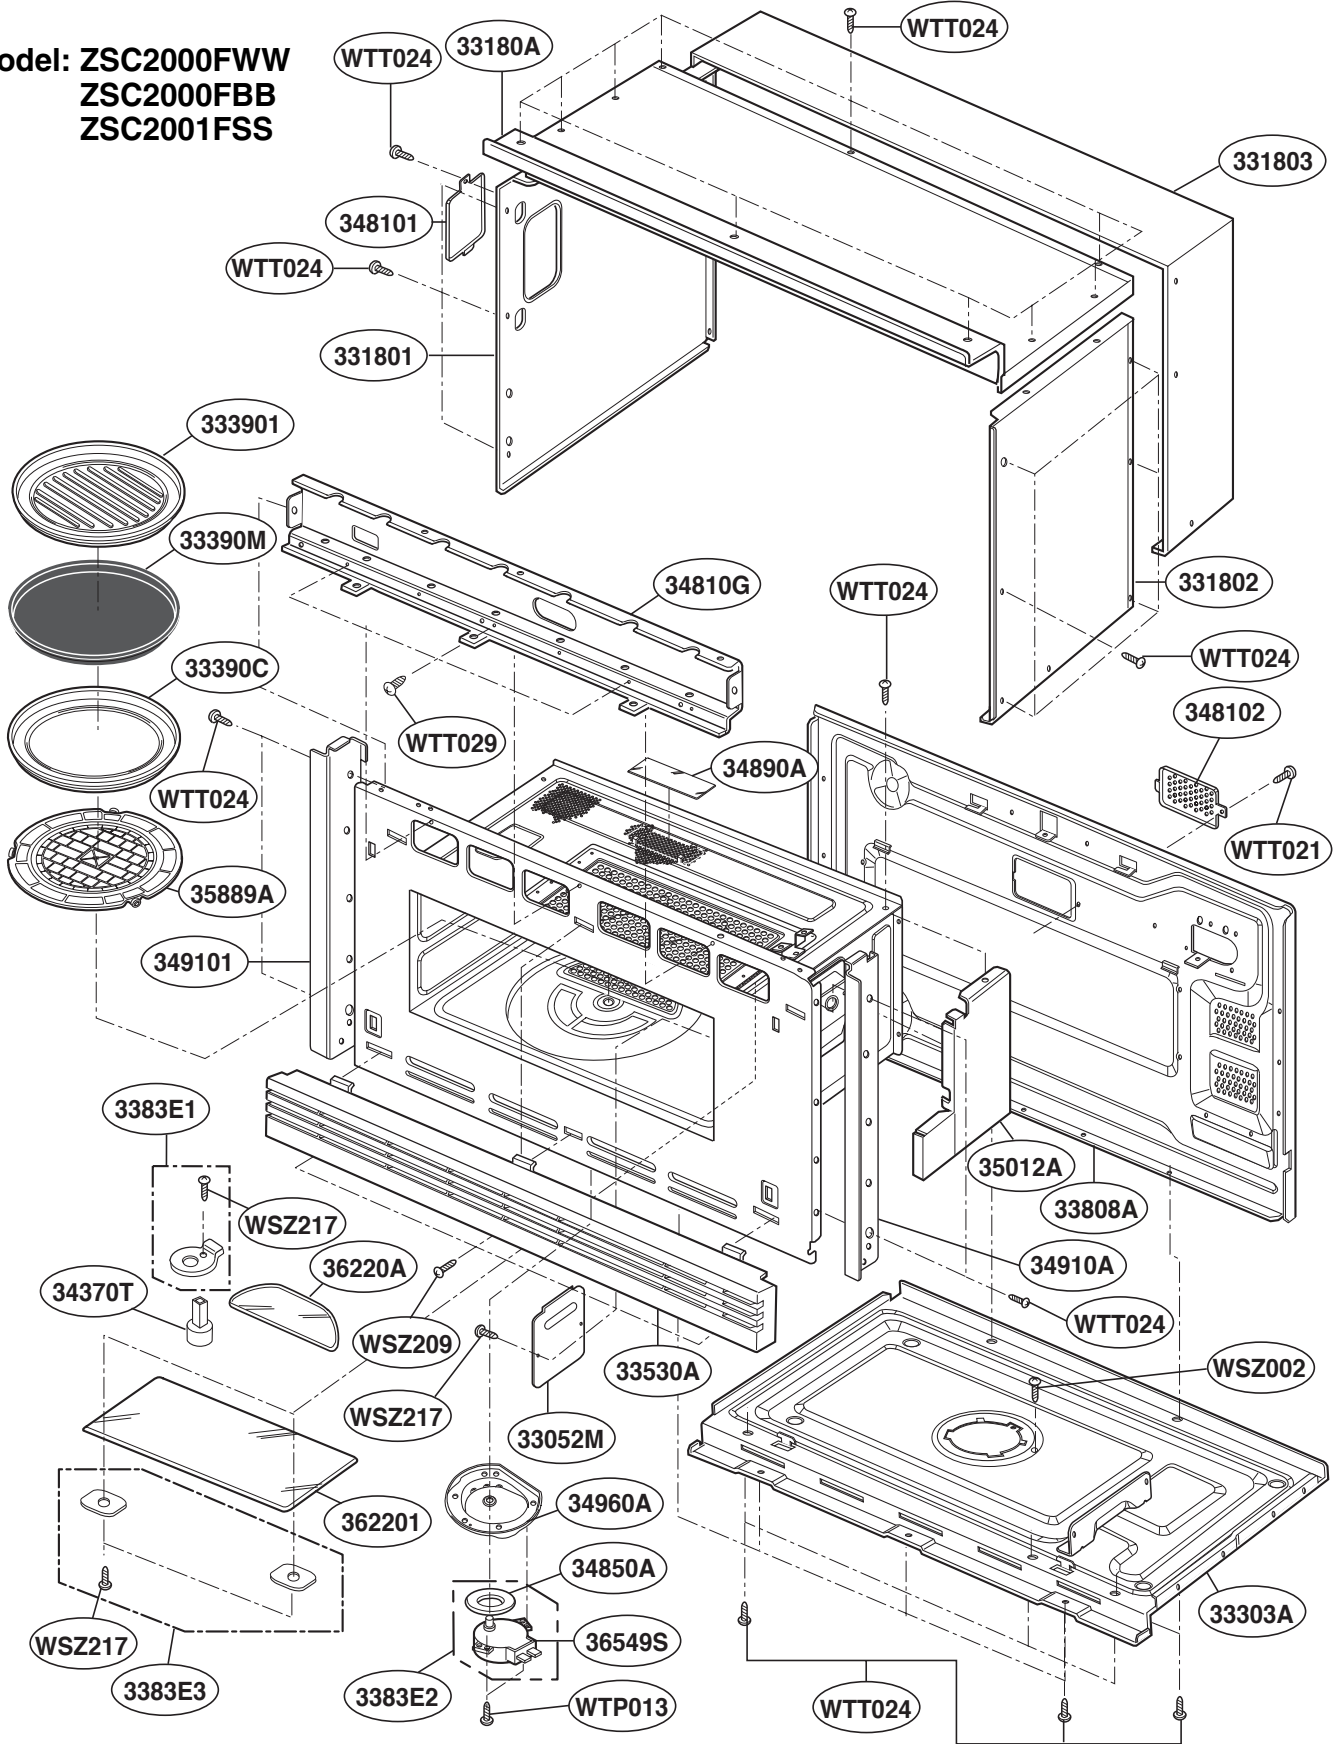

EXPLODED VIEW DOOR PARTS

Model: ZSC2000FWW
ZSC2000FBB
ZSC2001FSS

CONTROLLER PARTS

Model: ZSC2000FWW
ZSC2000FBB
ZSC2001FSS

OVEN CAVITY PARTS

Model: ZSC2000FWW
ZSC2000FBB
ZSC2001FSS

LATCH BOARD PARTS

Model: ZSC2000FWW
ZSC2000FBB
ZSC2001FSS

• LEFT

• RIGHT

INTERIOR PARTS (II-I)

Model: ZSC2000FBB 01
ZSC2000FWW 01
ZSC2001FSS 01

Check the rating label of Model and order SVC parts according to the Model No.