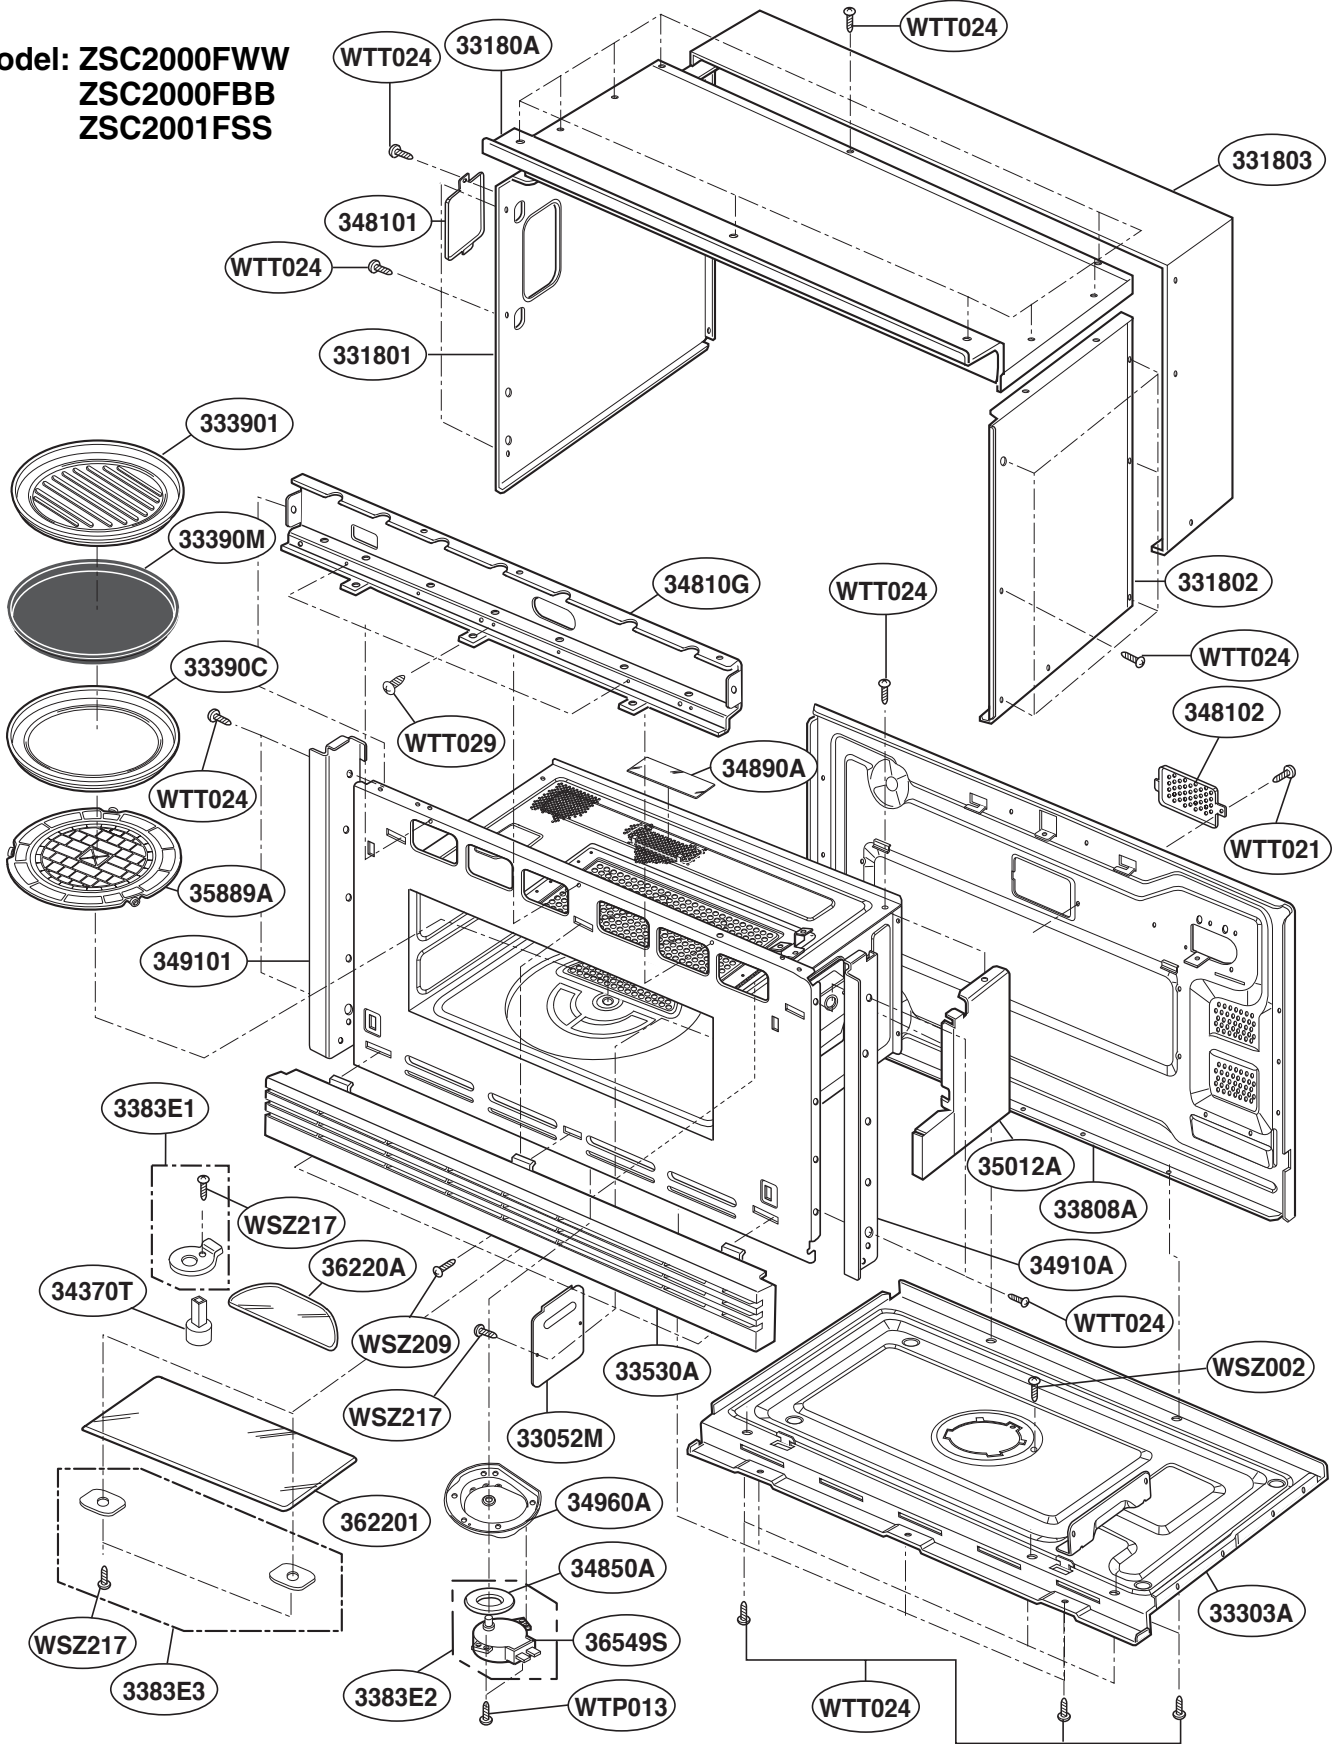

# EXPLODED VIEW DOOR PARTS

Model: ZSC2000FWW  
ZSC2000FBB  
ZSC2001FSS

P/No: 3828W5S2632

# CONTROLLER PARTS

Model: ZSC2000FWW  
ZSC2000FBB  
ZSC2001FSS

# LATCH BOARD PARTS

Model: ZSC2000FWW  
ZSC2000FBB  
ZSC2001FSS

• LEFT

• RIGHT

# INTERIOR PARTS (II-II)

Model: ZSC2000FBB 02  
ZSC2000FWW 02  
ZSC2001FSS 02

Check the rating label of Model and order SVC parts according to the Model No.