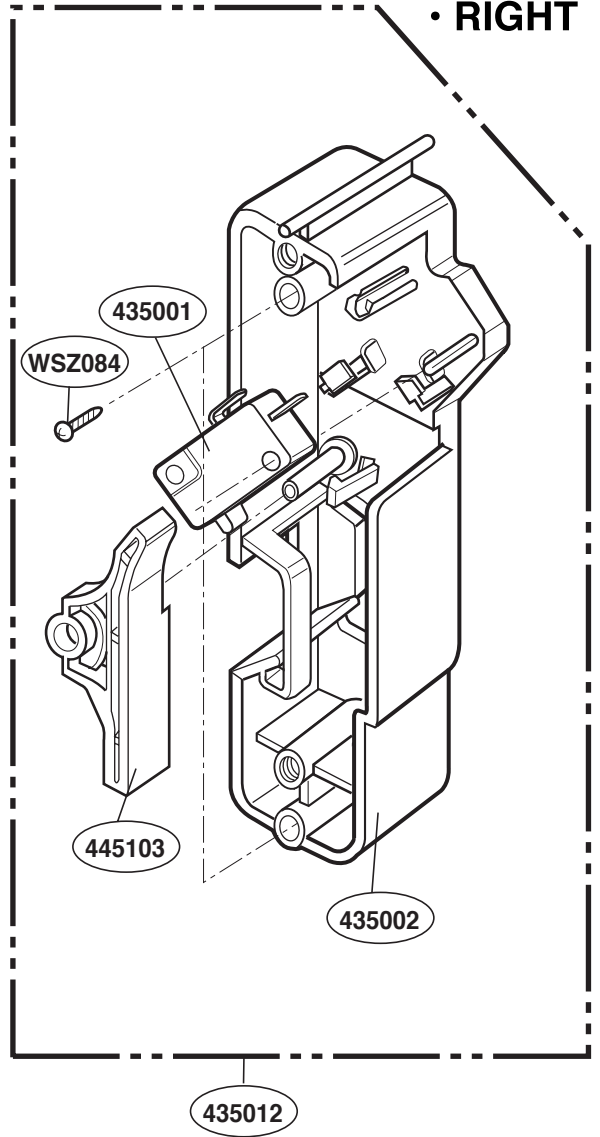

# EXPLODED VIEW DOOR PARTS

Model: ZSC2000FWW  
ZSC2000FBB  
ZSC2001FSS

P/No: 3828W5S2632

# LATCH BOARD PARTS

Model: ZSC2000FWW  
ZSC2000FBB  
ZSC2001FSS

• LEFT

• RIGHT