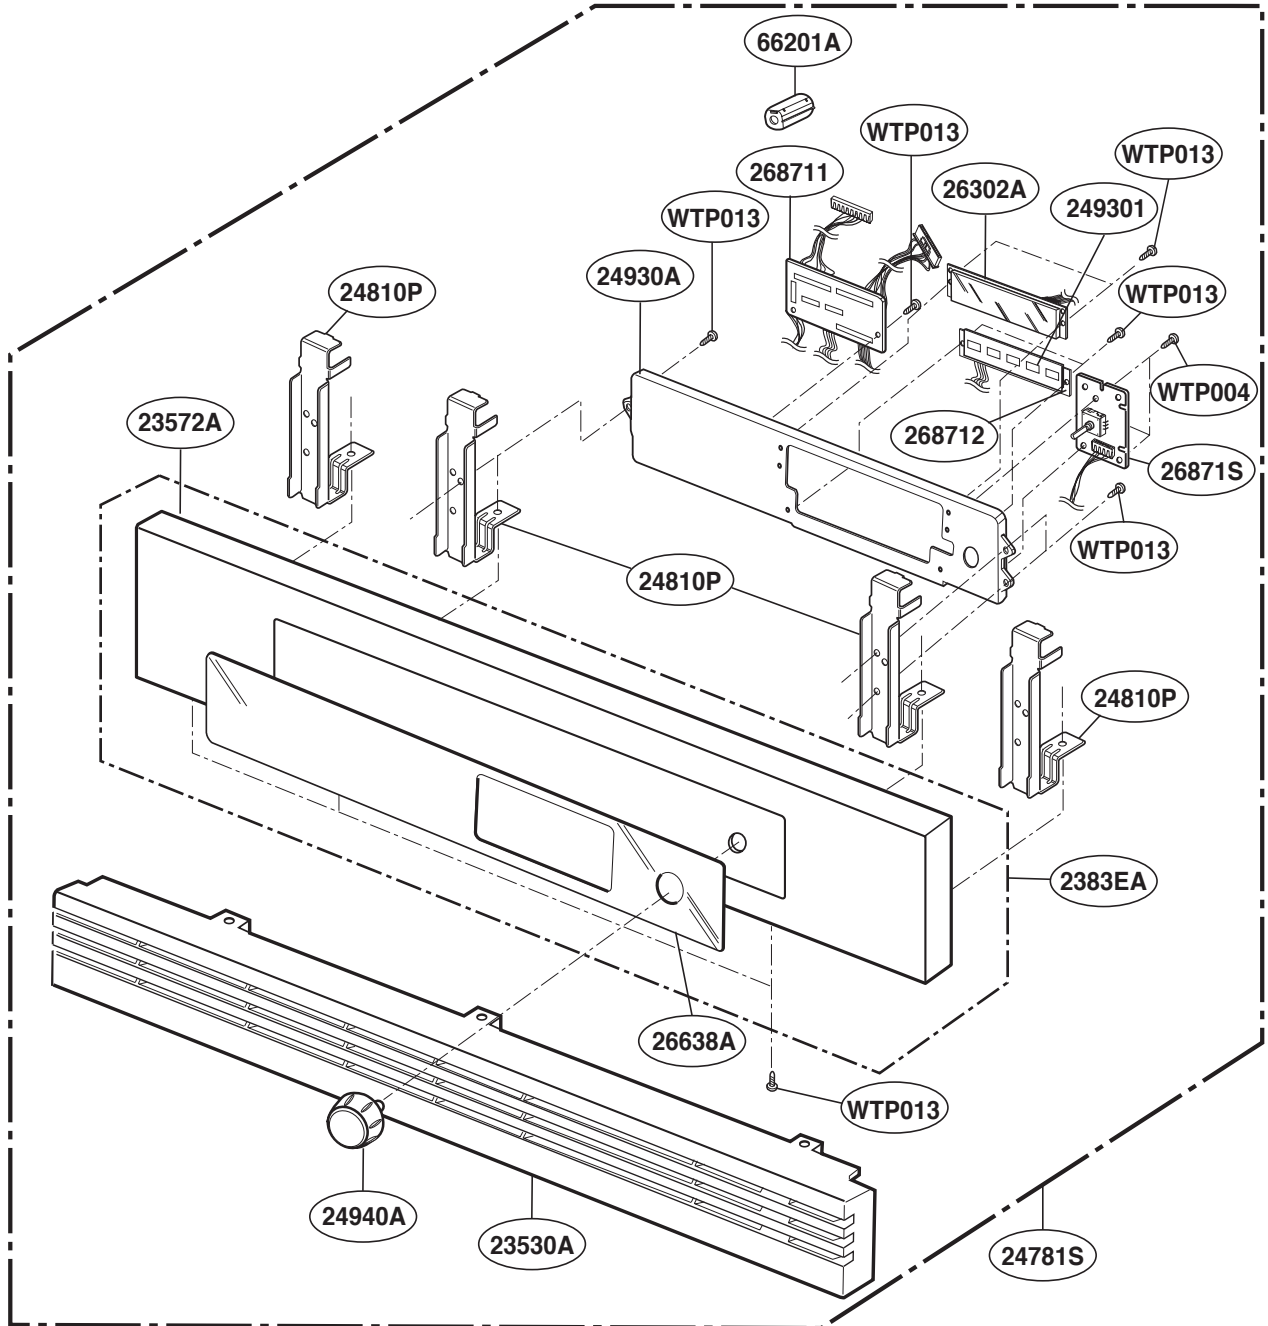

# EXPLODED VIEW DOOR PARTS

Model: ZSC2000FWW  
ZSC2000FBB  
ZSC2001FSS

P/No: 3828W5S2632

# CONTROLLER PARTS

Model: ZSC2000FWW  
ZSC2000FBB  
ZSC2001FSS

# LATCH BOARD PARTS

Model: ZSC2000FWW  
ZSC2000FBB  
ZSC2001FSS

• LEFT

• RIGHT