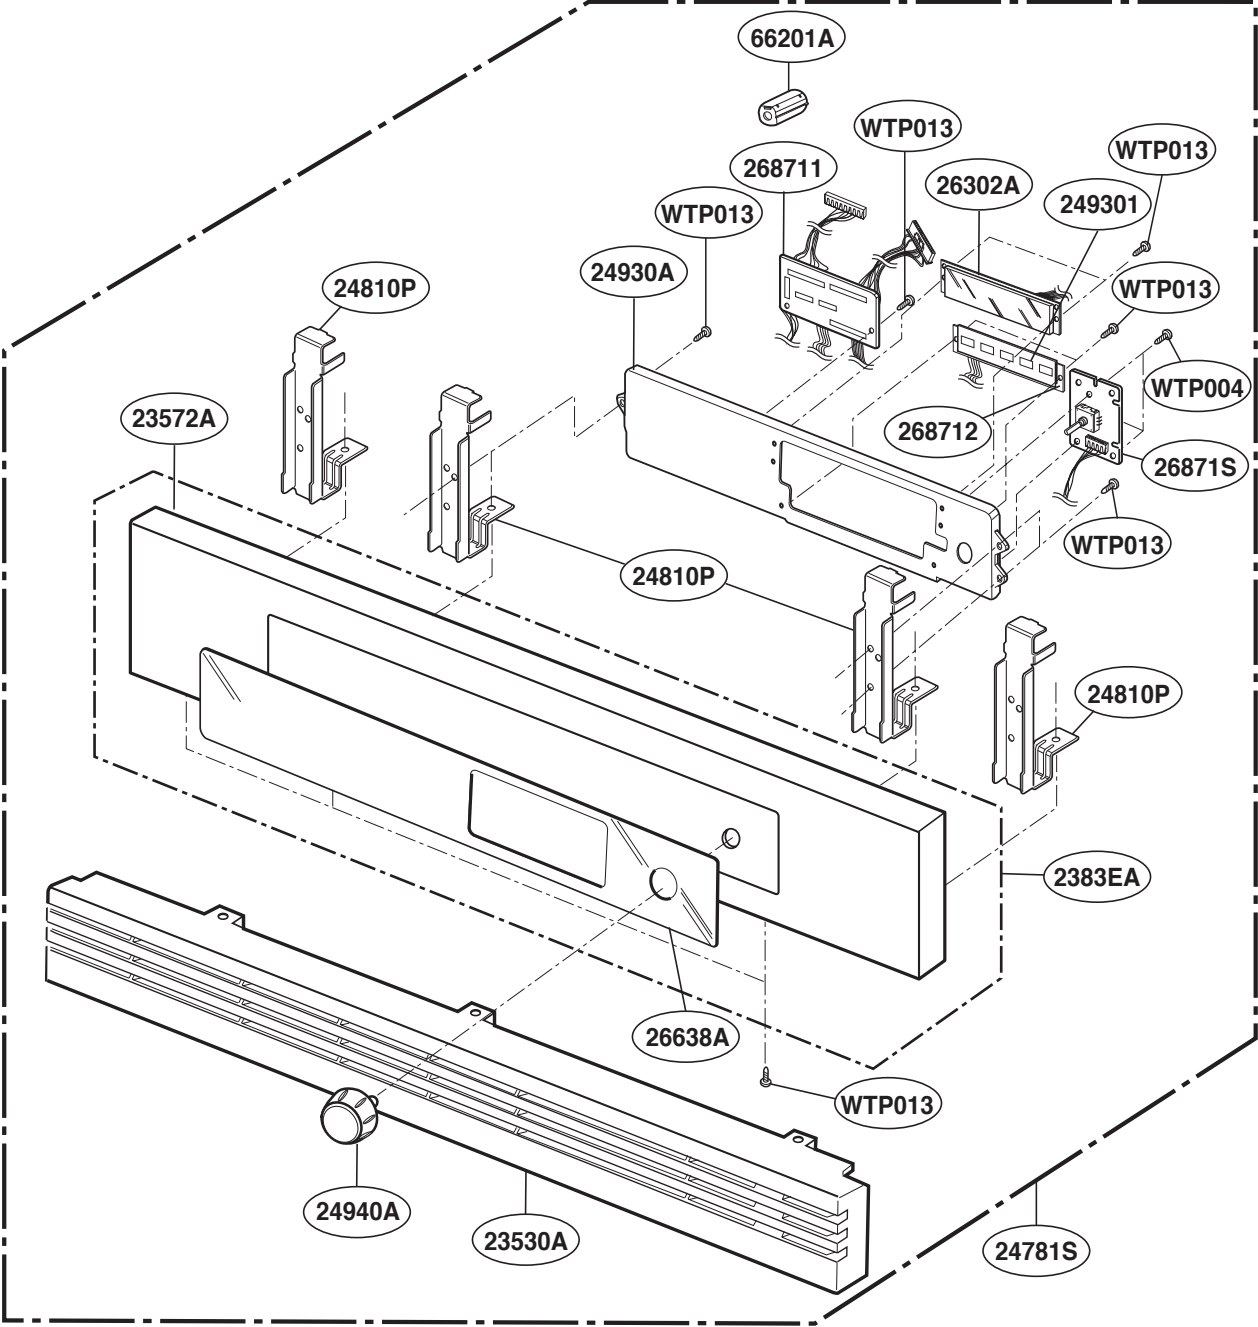

EXPLODED VIEW DOOR PARTS

Model: ZSC2000FWW
ZSC2000FBB
ZSC2001FSS

CONTROLLER PARTS

Model: ZSC2000FWW
ZSC2000FBB
ZSC2001FSS

OVEN CAVITY PARTS

Model: ZSC2000FWW
ZSC2000FBB
ZSC2001FSS

LATCH BOARD PARTS

Model: ZSC2000FWW
ZSC2000FBB
ZSC2001FSS

• LEFT

• RIGHT

INTERIOR PARTS (II-I)

Model: ZSC2000FBB 01
ZSC2000FWW 01
ZSC2001FSS 01

Check the rating label of Model and order SVC parts according to the Model No.