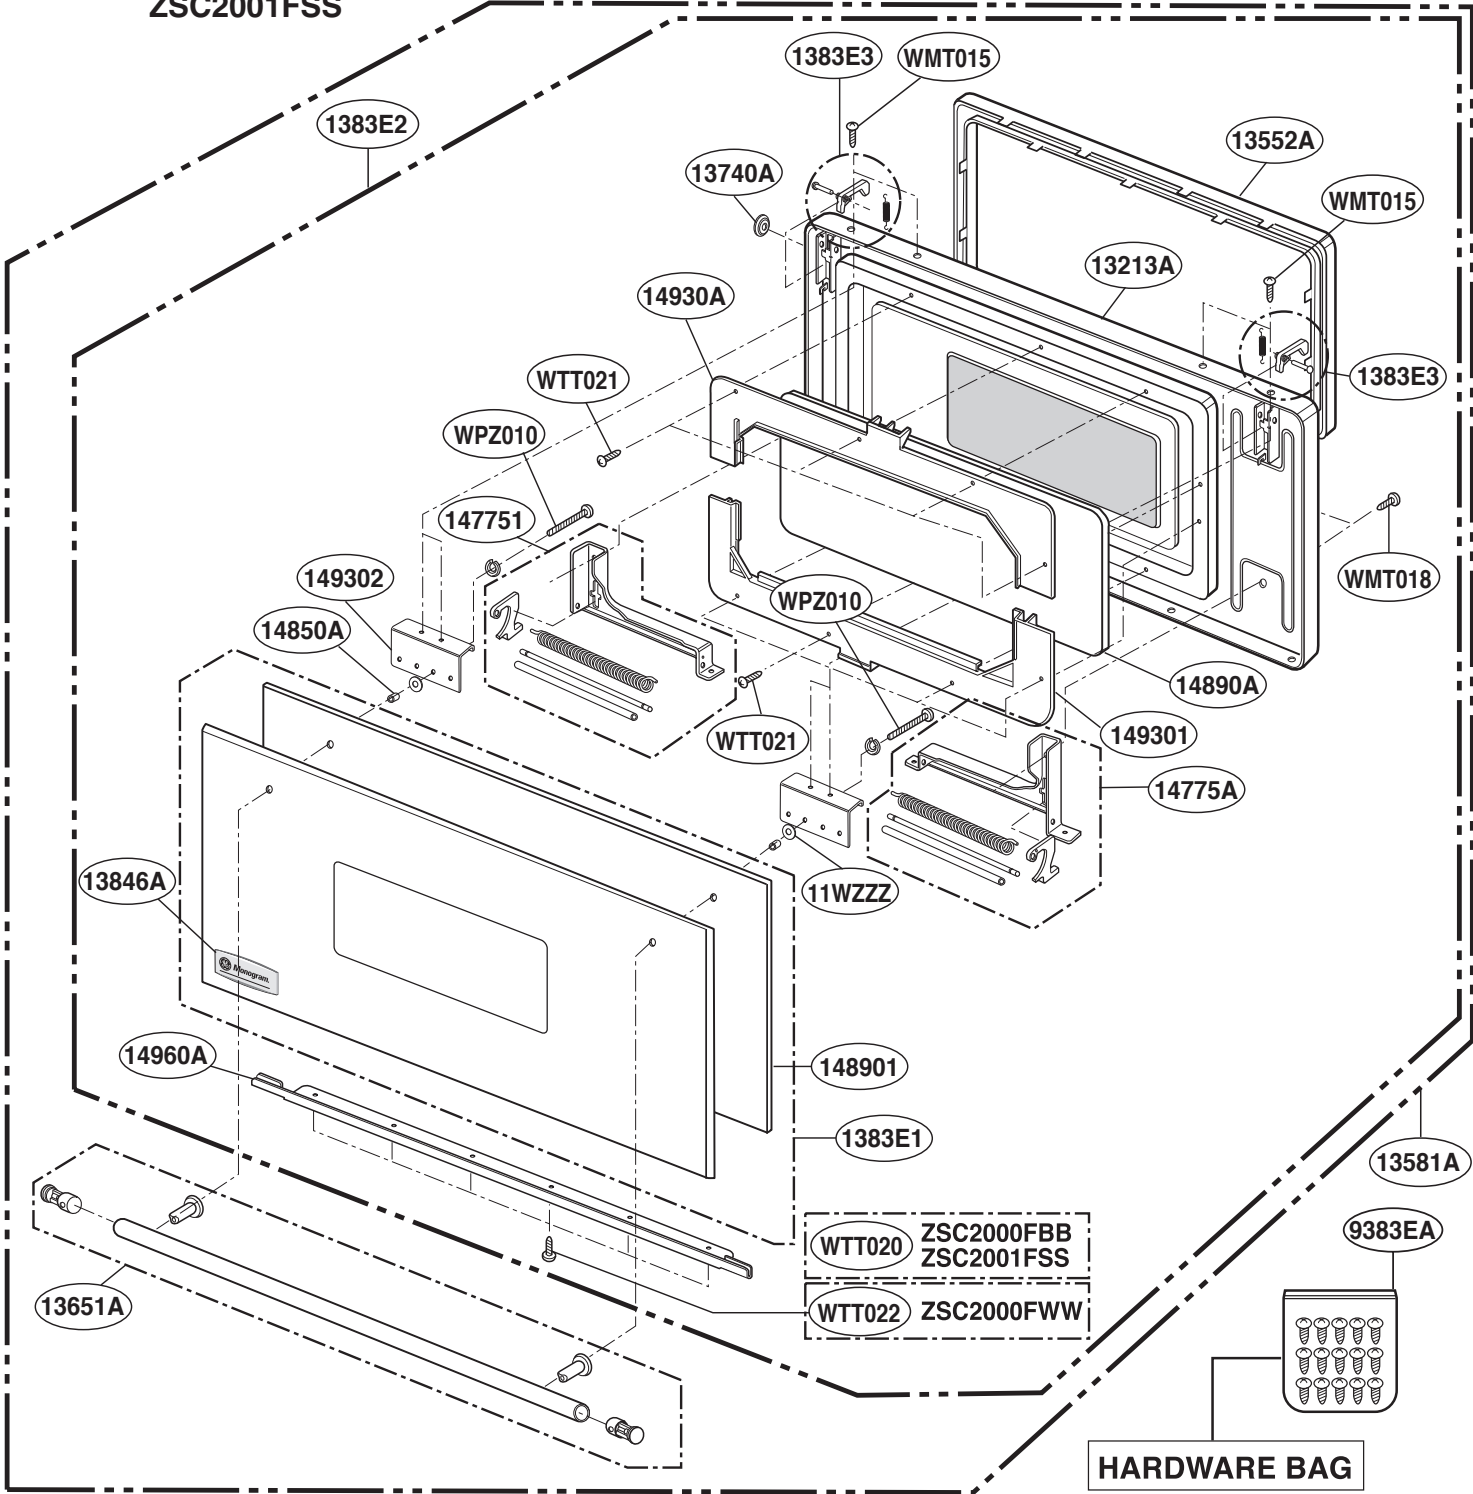

EXPLODED VIEW DOOR PARTS

Model: ZSC2000FWW
ZSC2000FBB
ZSC2001FSS

CONTROLLER PARTS

Model: ZSC2000FWW
ZSC2000FBB
ZSC2001FSS

OVEN CAVITY PARTS

Model: ZSC2000FWW
ZSC2000FBB
ZSC2001FSS

LATCH BOARD PARTS

Model: ZSC2000FWW
ZSC2000FBB
ZSC2001FSS

• LEFT

• RIGHT

INTERIOR PARTS (II-I)

Model: ZSC2000FBB 01
ZSC2000FWW 01
ZSC2001FSS 01

Check the rating label of Model and order SVC parts according to the Model No.