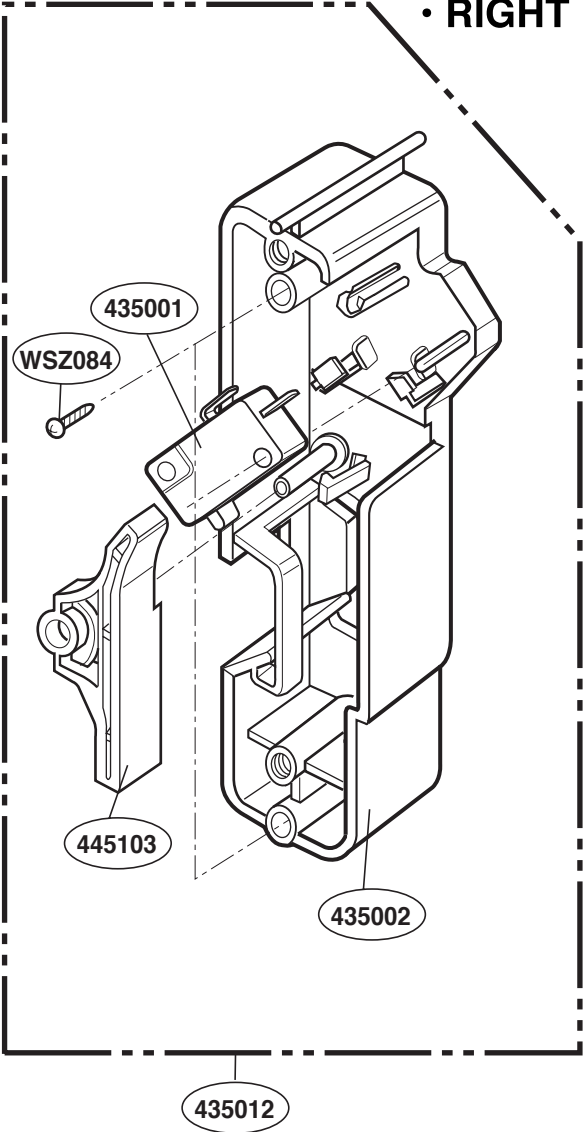

EXPLODED VIEW DOOR PARTS

Model: ZSC2000FWW
ZSC2000FBB
ZSC2001FSS

CONTROLLER PARTS

Model: ZSC2000FWW
ZSC2000FBB
ZSC2001FSS

OVEN CAVITY PARTS

Model: ZSC2000FWW
ZSC2000FBB
ZSC2001FSS

LATCH BOARD PARTS

Model: ZSC2000FWW
ZSC2000FBB
ZSC2001FSS

• LEFT

• RIGHT

INTERIOR PARTS (II-I)

Model: ZSC2000FBB 01
ZSC2000FWW 01
ZSC2001FSS 01

Check the rating label of Model and order SVC parts according to the Model No.