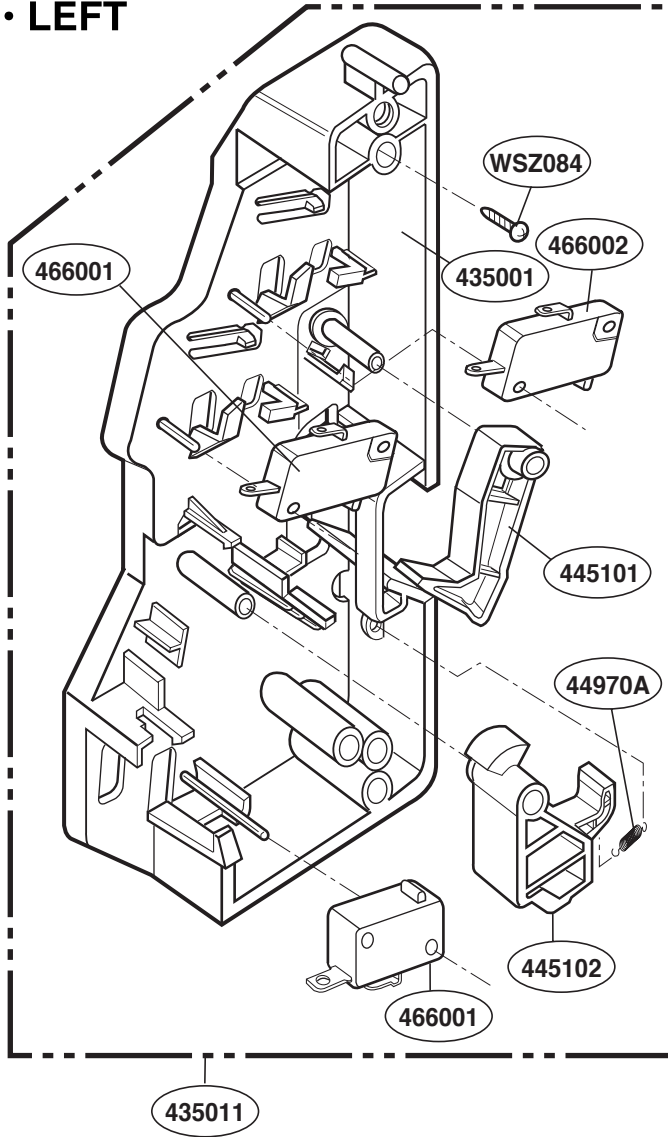

# EXPLODED VIEW DOOR PARTS

Model: ZSC2000FWW  
ZSC2000FBB  
ZSC2001FSS

P/No: 3828W5S2632

# OVEN CAVITY PARTS

Model: ZSC2000FWW  
ZSC2000FBB  
ZSC2001FSS

# LATCH BOARD PARTS

Model: ZSC2000FWW  
ZSC2000FBB  
ZSC2001FSS

• LEFT

• RIGHT

# INTERIOR PARTS (II-II)

Model: ZSC2000FBB 02  
ZSC2000FWW 02  
ZSC2001FSS 02

Check the rating label of Model and order SVC parts according to the Model No.