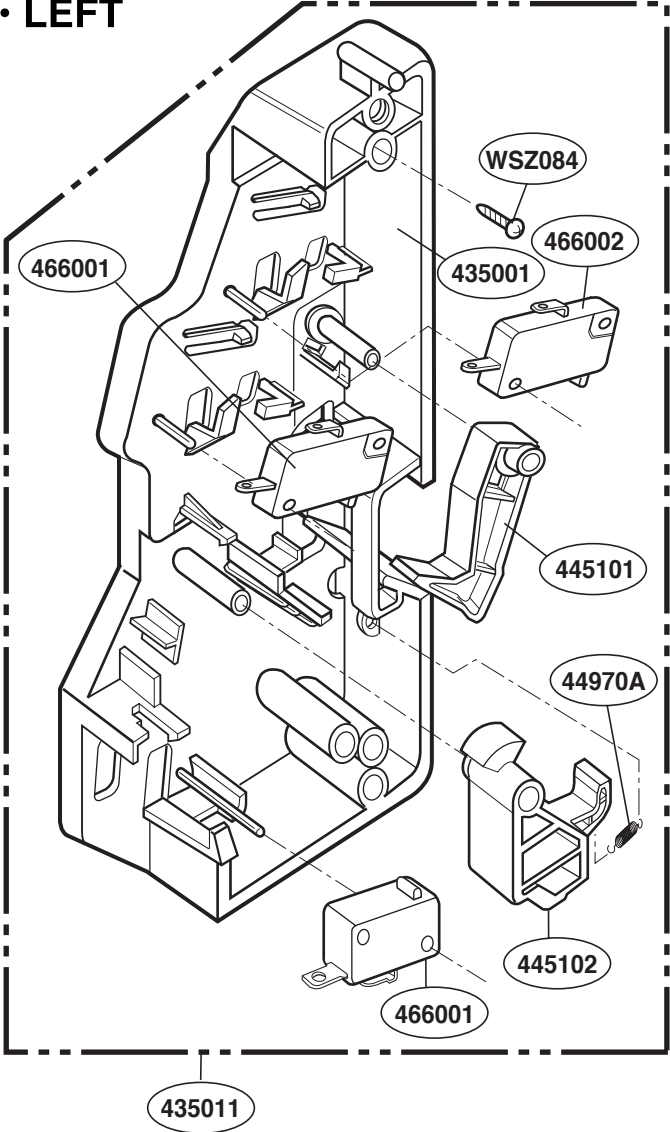

EXPLODED VIEW DOOR PARTS

Model: ZSC2000FWW
ZSC2000FBB
ZSC2001FSS

CONTROLLER PARTS

Model: ZSC2000FWW
ZSC2000FBB
ZSC2001FSS

OVEN CAVITY PARTS

Model: ZSC2000FWW
ZSC2000FBB
ZSC2001FSS

LATCH BOARD PARTS

Model: ZSC2000FWW
ZSC2000FBB
ZSC2001FSS

• LEFT

• RIGHT

INTERIOR PARTS (II-I)

Model: ZSC2000FBB 01
ZSC2000FWW 01
ZSC2001FSS 01

Check the rating label of Model and order SVC parts according to the Model No.