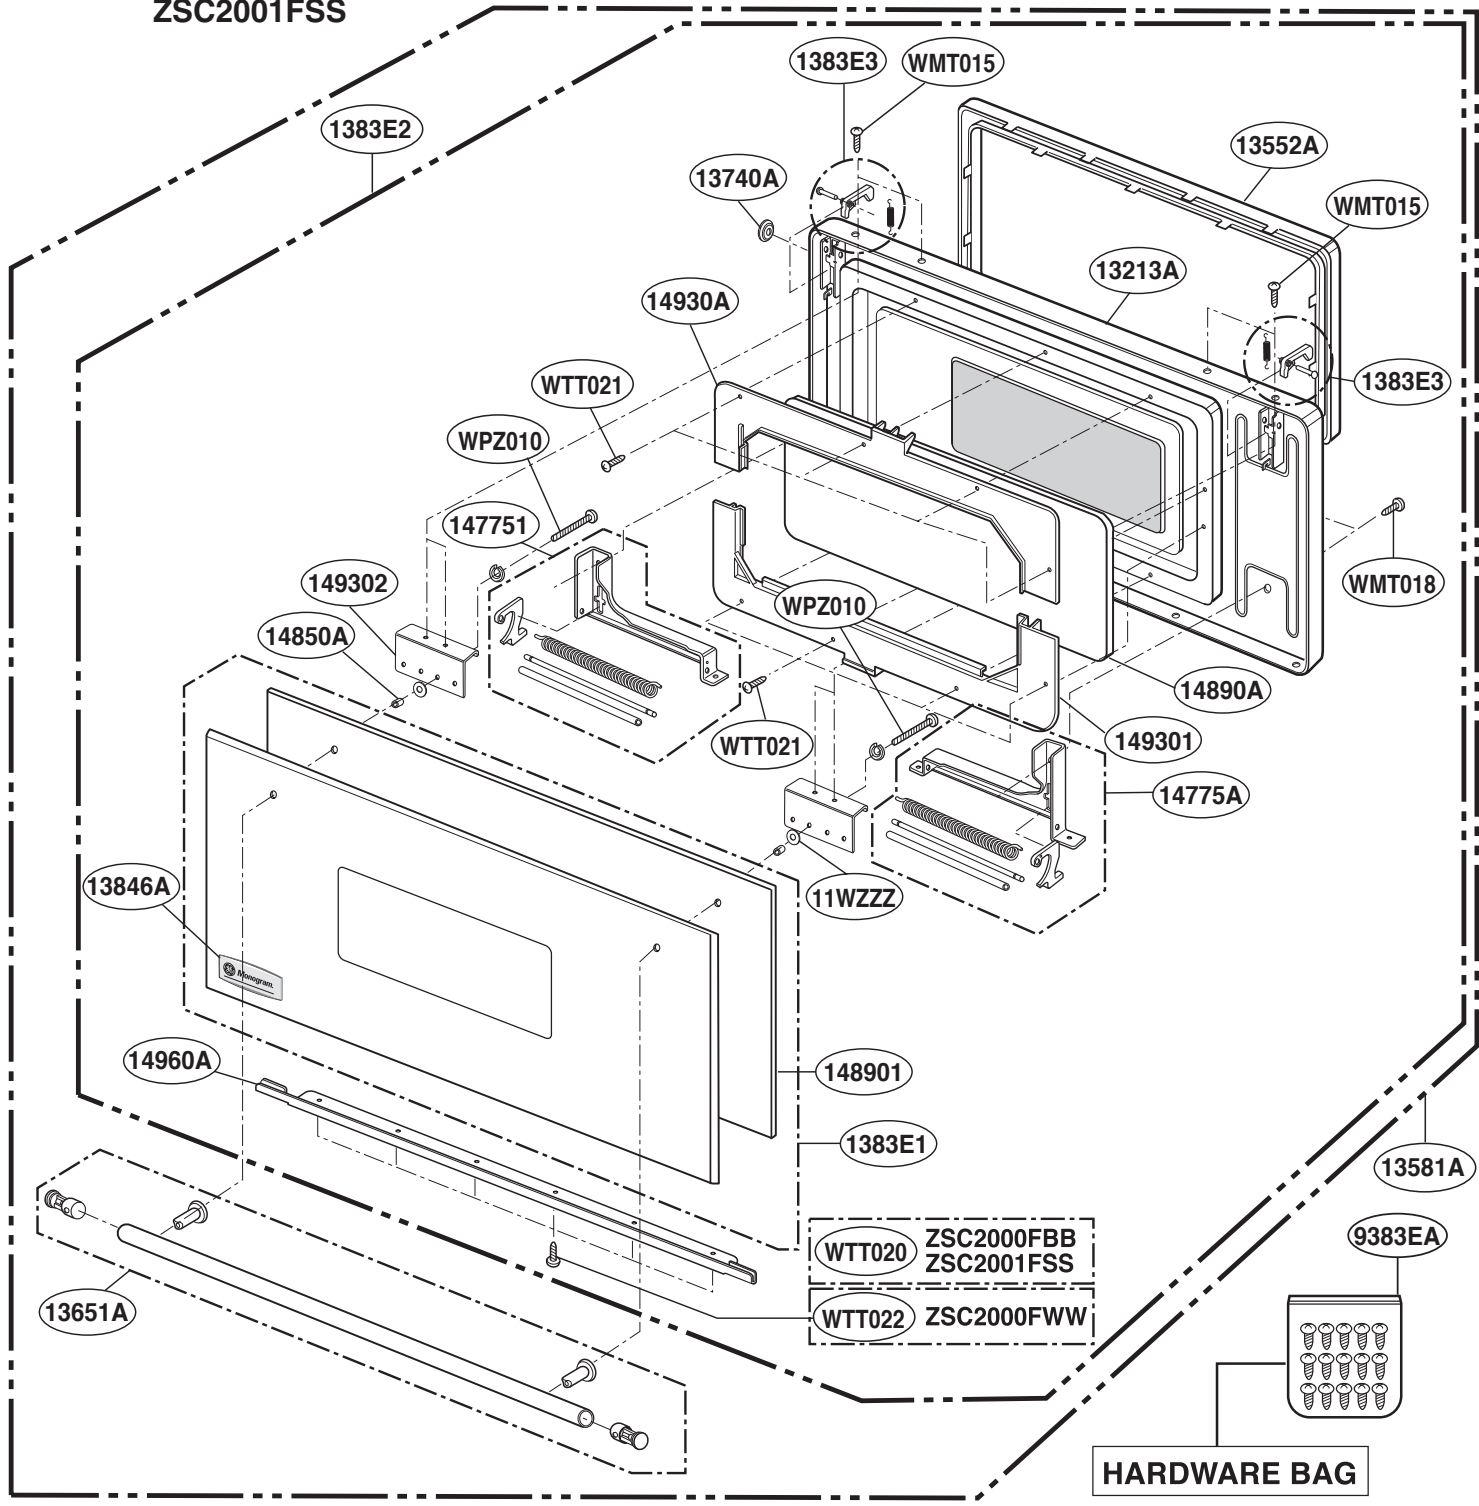

# EXPLODED VIEW DOOR PARTS

Model: ZSC2000FWW  
ZSC2000FBB  
ZSC2001FSS

P/No: 3828W5S2632