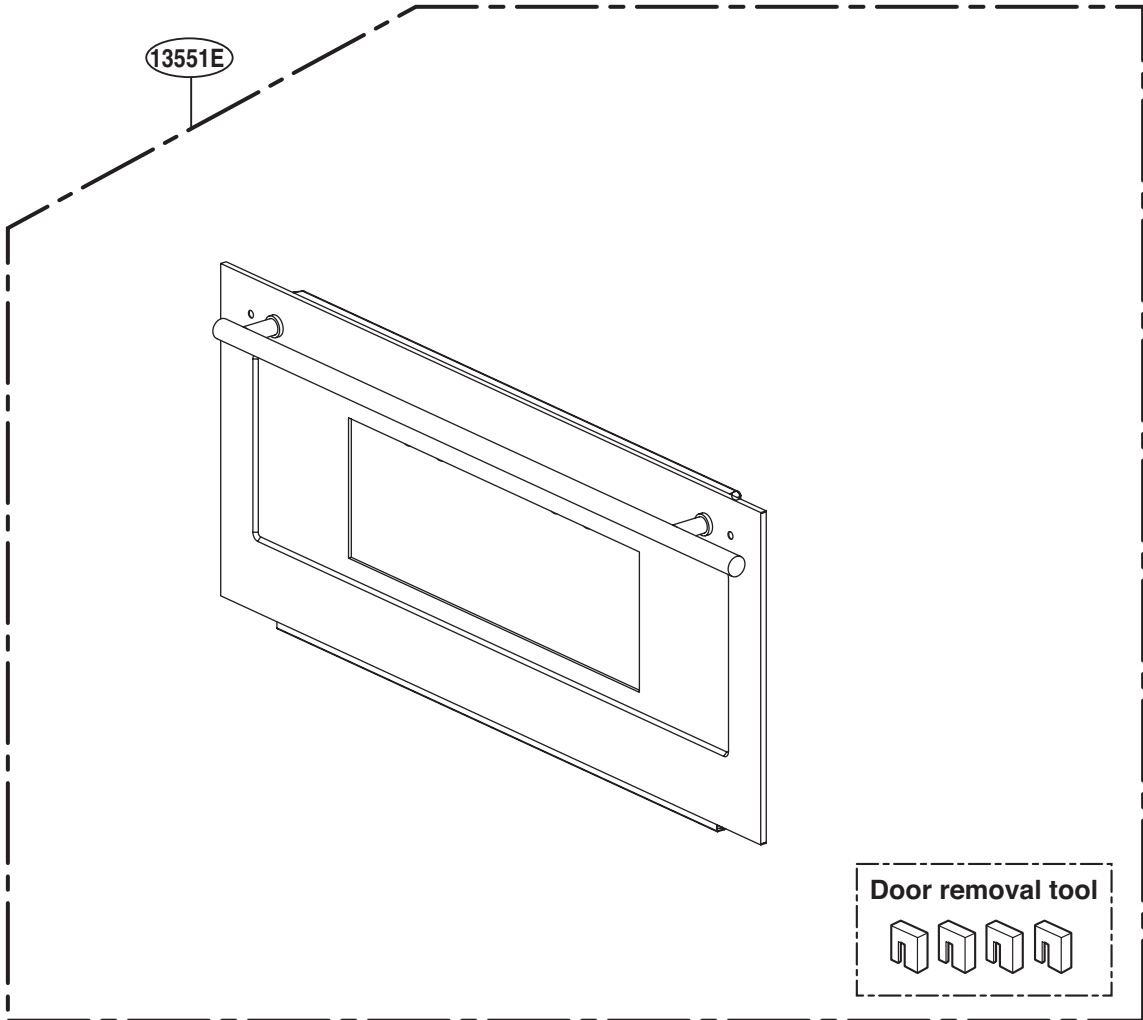

EXPLODED VIEW

DOOR PARTS

MODEL: ZSC2200NBB
ZSC2200NWW
ZSC2201NSS

Door removal tool

P/No: MFL38213104

CONTROLLER PARTS

OVEN CAVITY PARTS

INTERIOR PARTS (I)

INTERIOR PARTS (II)

INSULATOR PARTS (I)

INSULATOR PARTS (II)