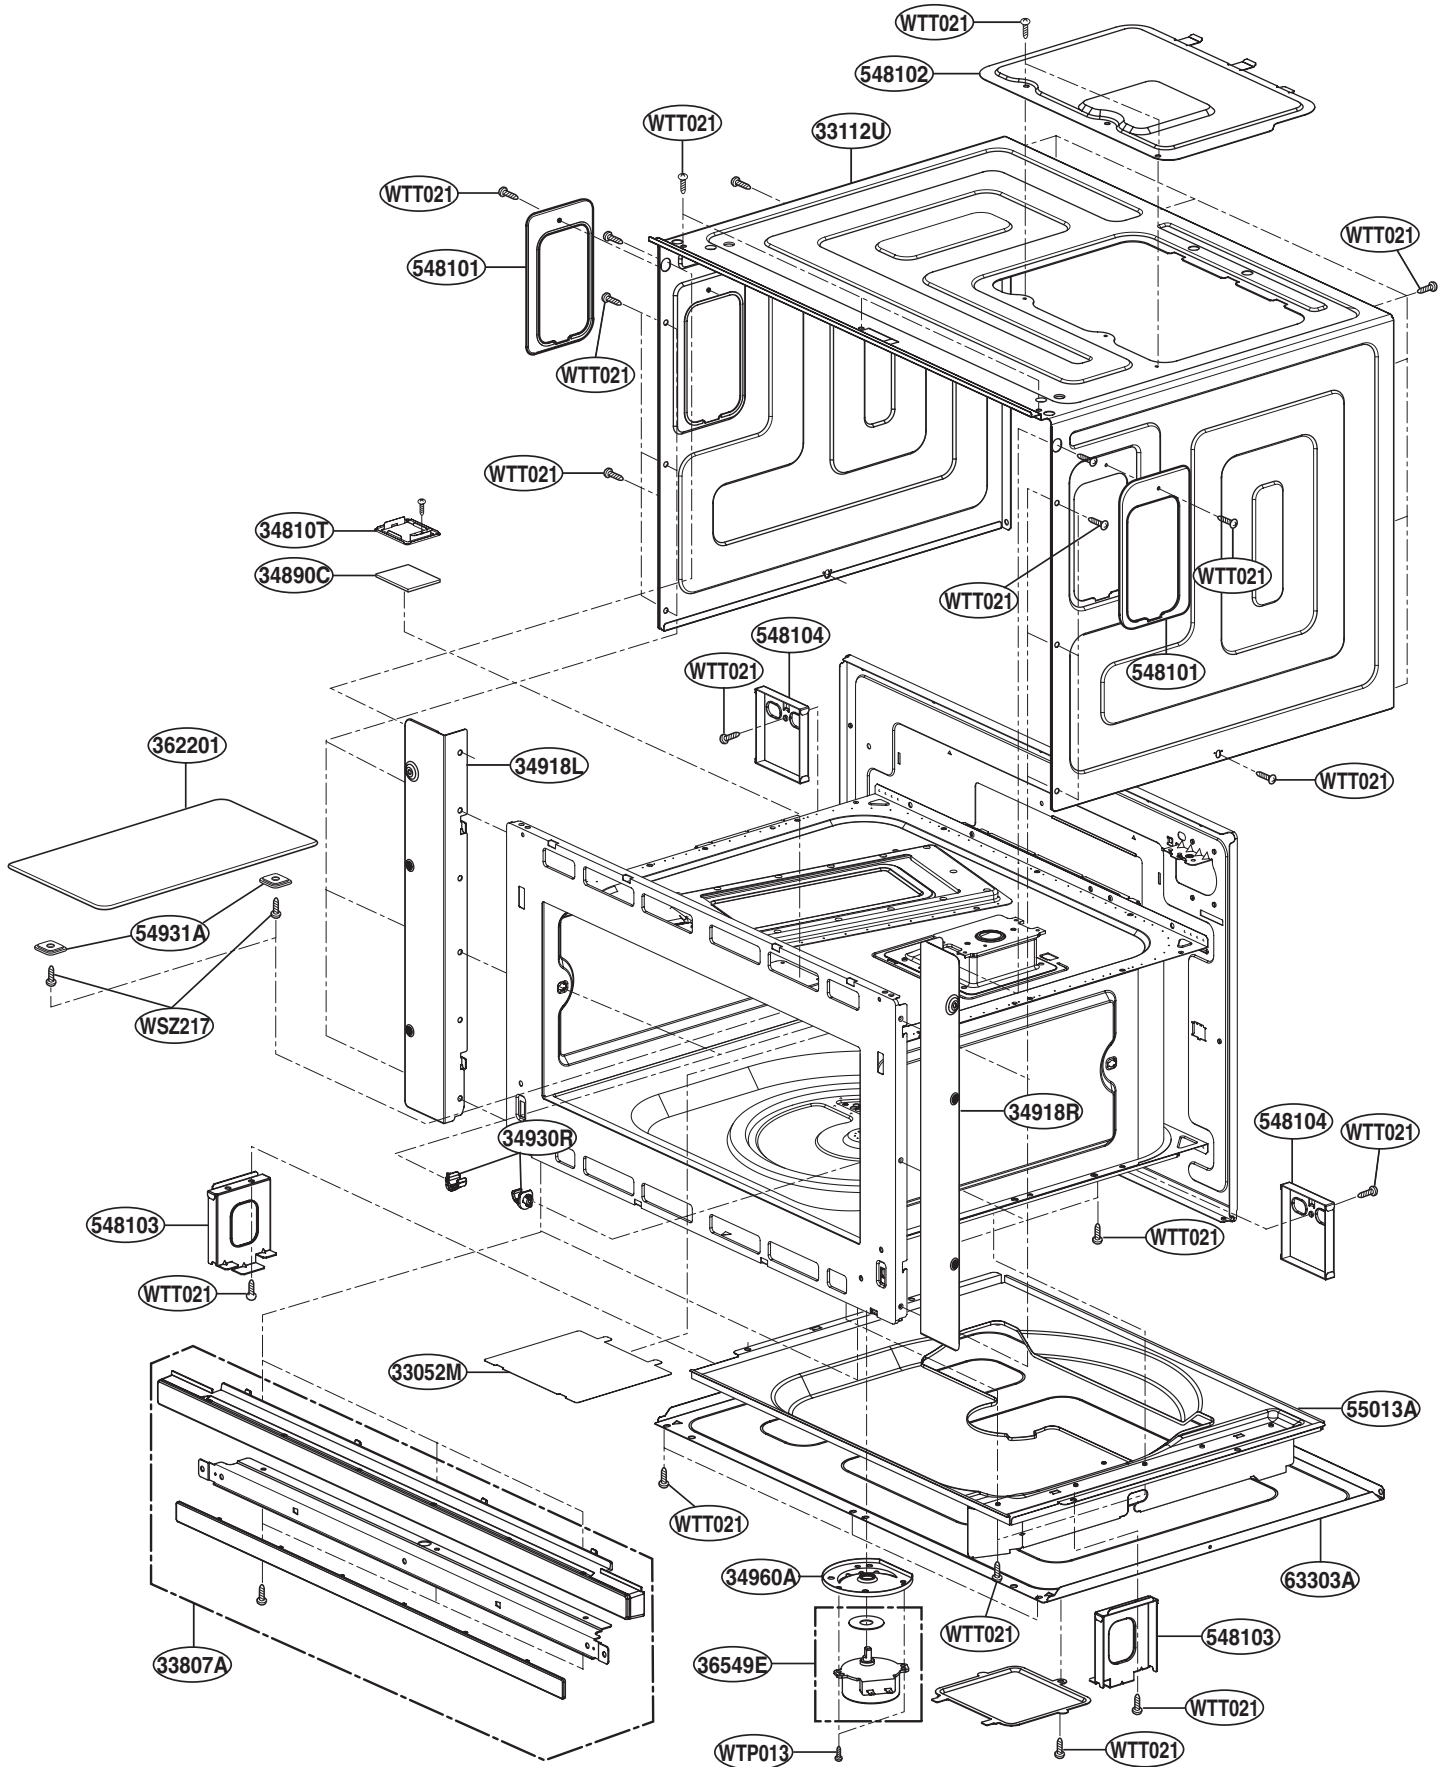

EXPLODED VIEW

DOOR PARTS

MODEL: ZSC2200NBB
ZSC2200NWW
ZSC2201NSS

Door removal tool

P/No: MFL38213104

CONTROLLER PARTS

OVEN CAVITY PARTS

INTERIOR PARTS (I)

INTERIOR PARTS (II)

INSULATOR PARTS (I)

INSULATOR PARTS (II)