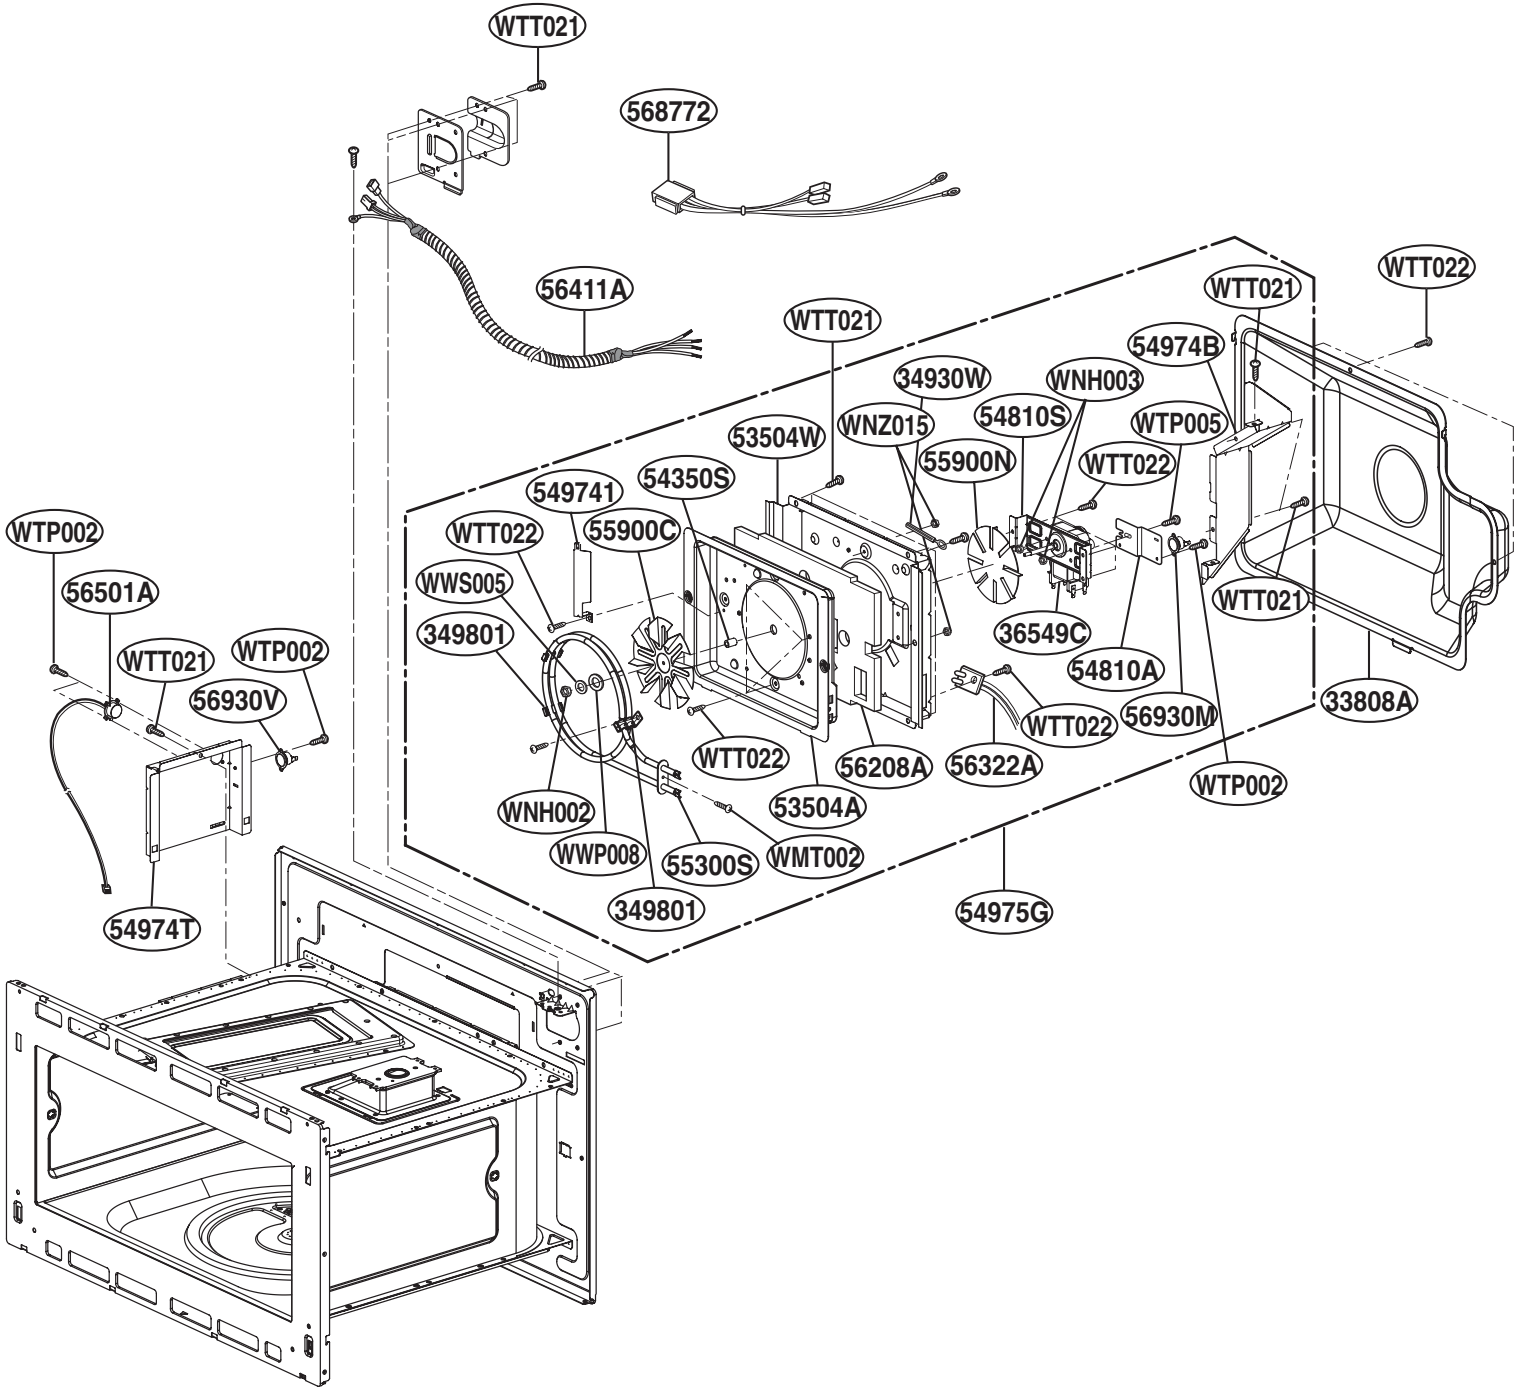

EXPLODED VIEW

DOOR PARTS

MODEL: ZSC2200NBB
ZSC2200NWW
ZSC2201NSS

Door removal tool

P/No: MFL38213104

CONTROLLER PARTS

OVEN CAVITY PARTS

INTERIOR PARTS (I)

INTERIOR PARTS (II)

INSULATOR PARTS (I)

INSULATOR PARTS (II)