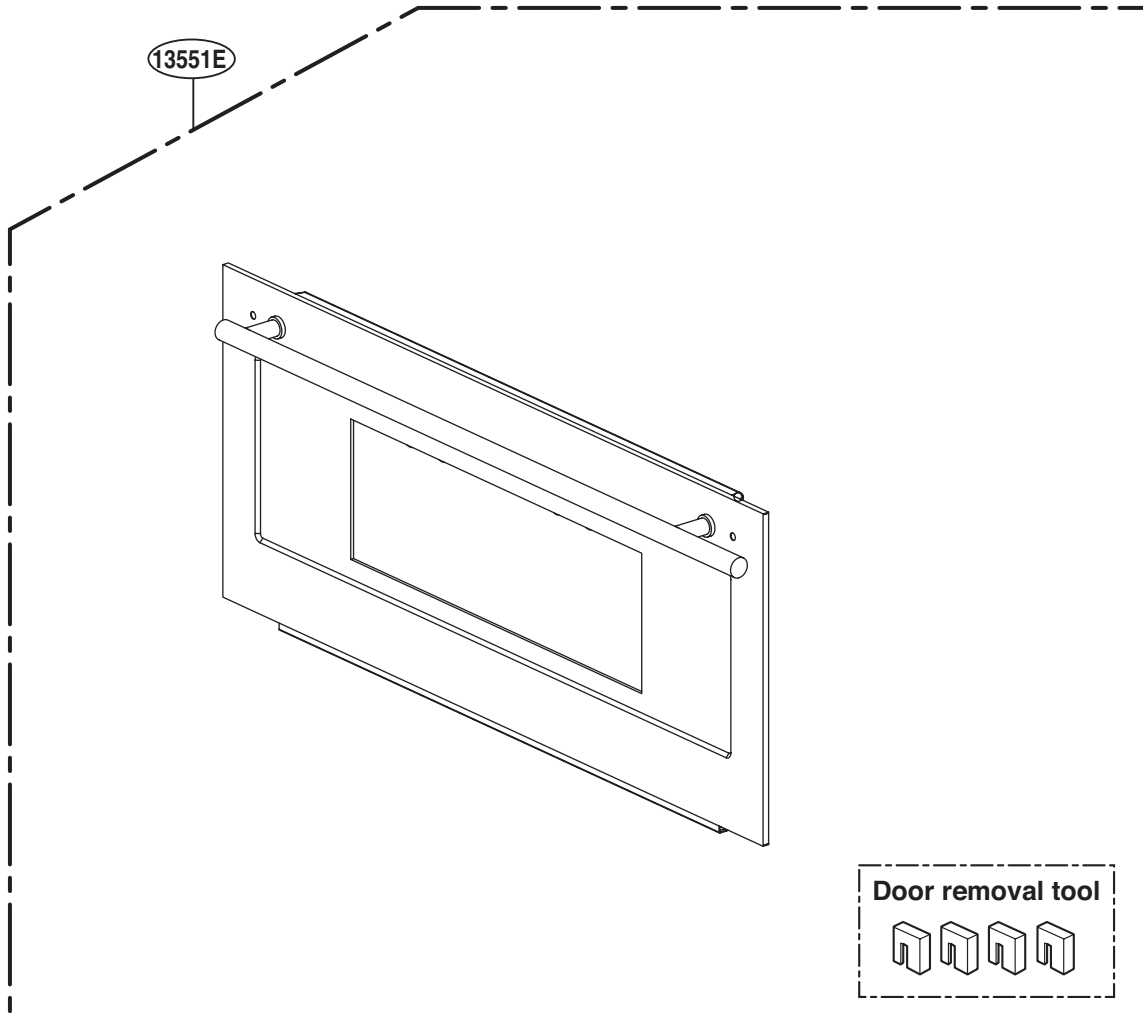

----- Manual continues below -----

EXPLODED VIEW

DOOR PARTS

MODEL: ZSC2200NBB
ZSC2200NWW
ZSC2201NSS

Door removal tool

P/No: MFL38213104

CONTROLLER PARTS

OVEN CAVITY PARTS