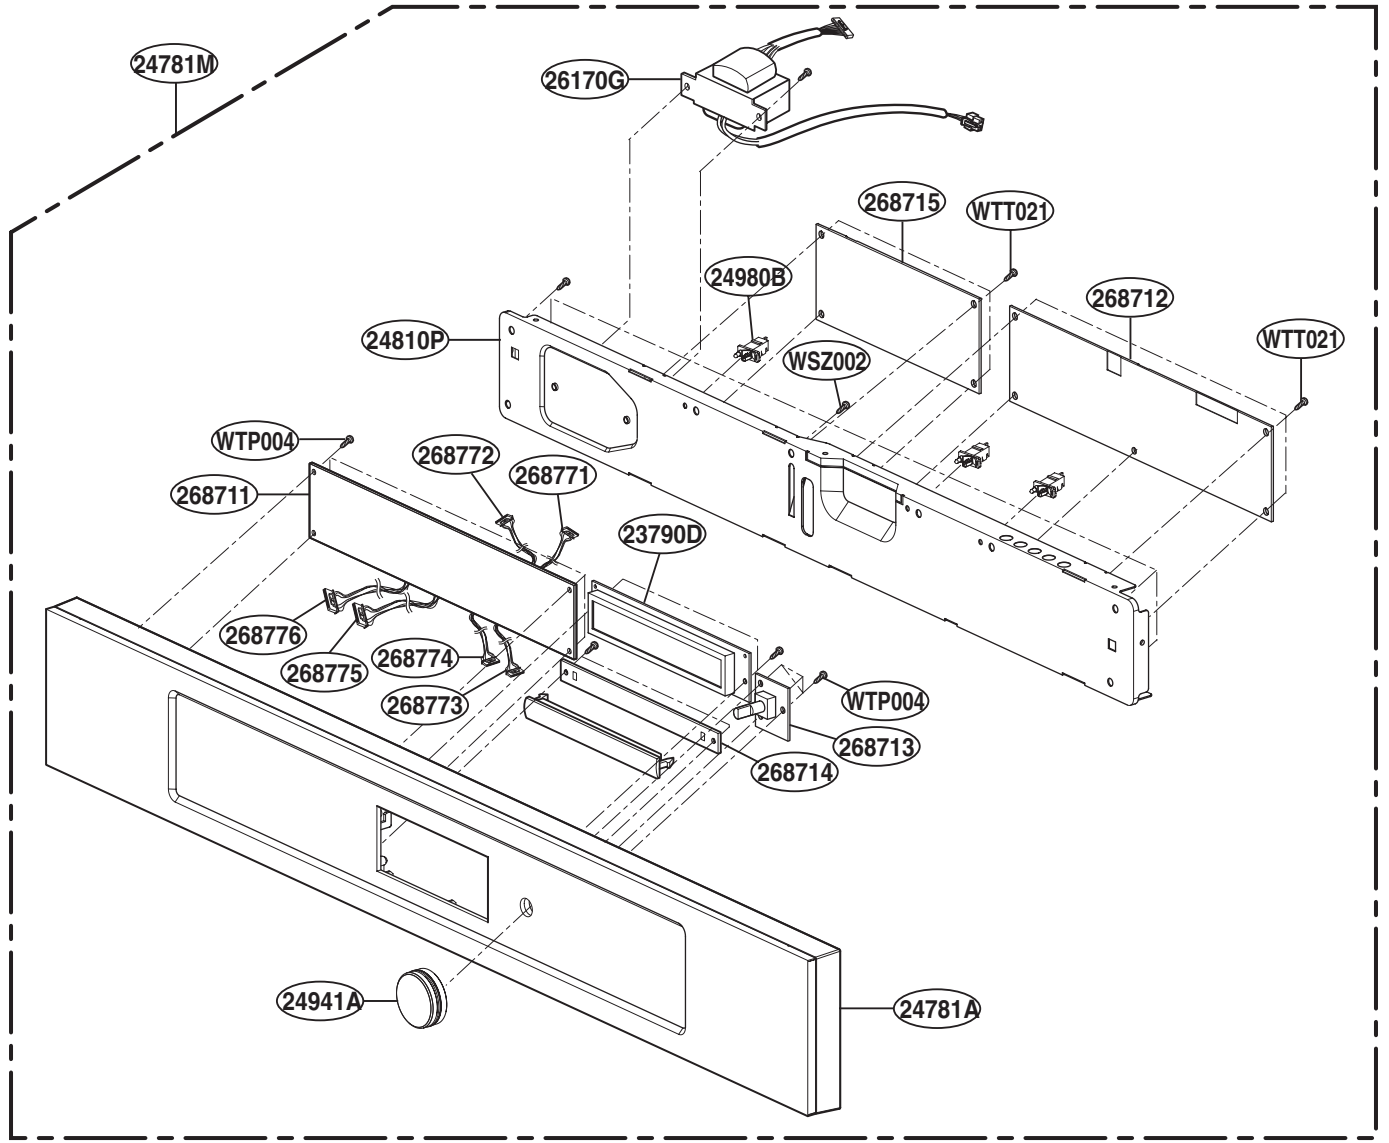

EXPLODED VIEW

DOOR PARTS

MODEL: ZSC2200NBB
ZSC2200NWW
ZSC2201NSS

Door removal tool

P/No: MFL38213104

CONTROLLER PARTS

OVEN CAVITY PARTS

INTERIOR PARTS (I)

INTERIOR PARTS (II)

INSULATOR PARTS (I)

INSULATOR PARTS (II)