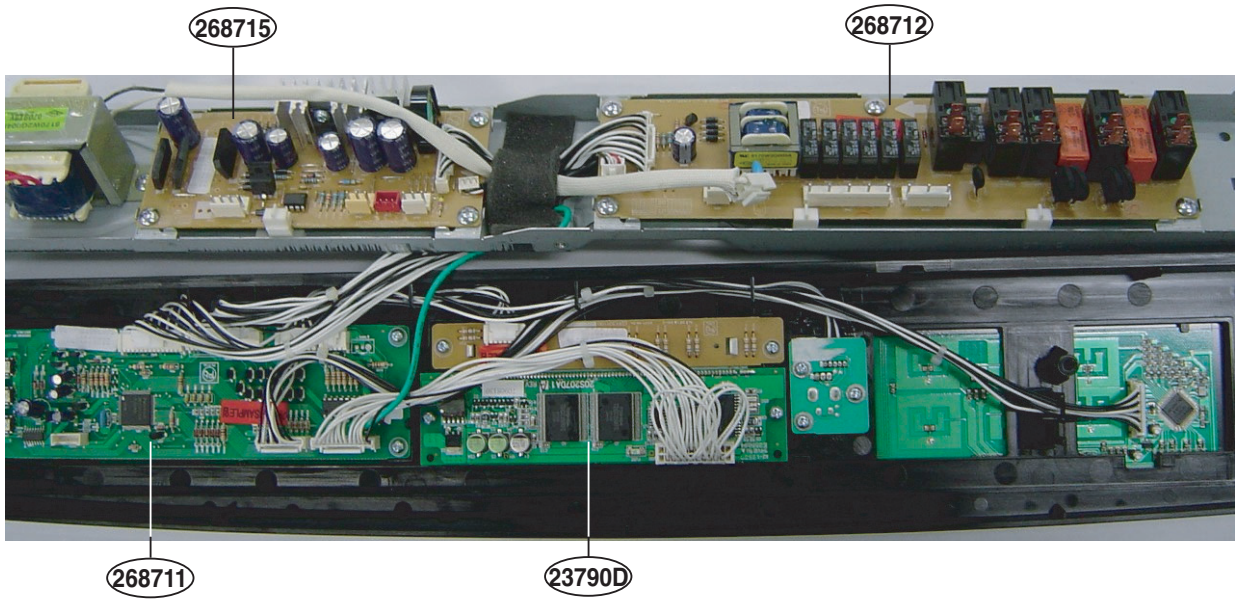

EXPLODED VIEW

DOOR PARTS

MODEL: ZSC2200NBB
ZSC2200NWW
ZSC2201NSS

Door removal tool

P/No: MFL38213104

CONTROLLER PARTS

OVEN CAVITY PARTS

INTERIOR PARTS (I)

INTERIOR PARTS (II)

INSULATOR PARTS (I)

INSULATOR PARTS (II)