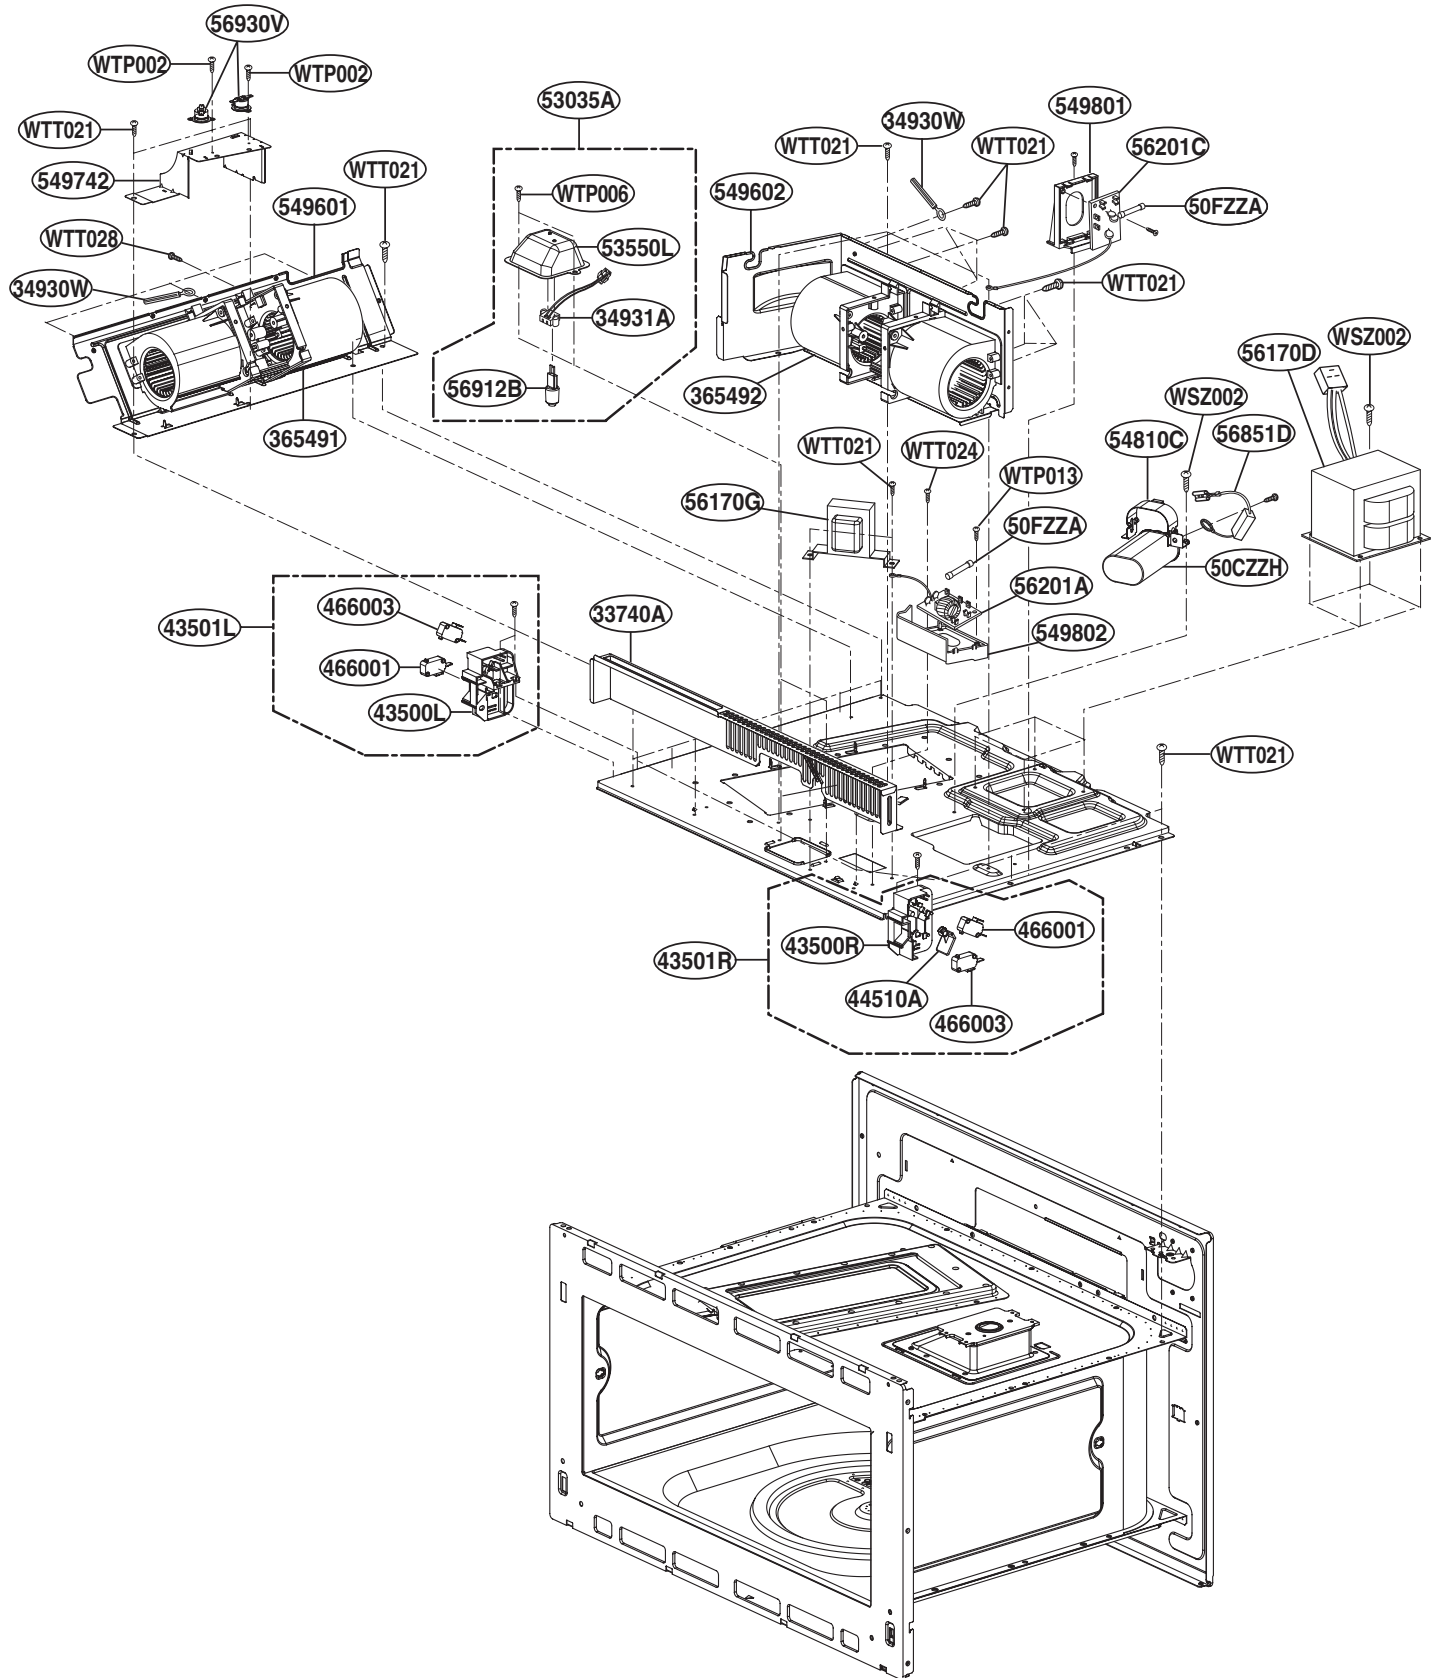

EXPLODED VIEW

DOOR PARTS

MODEL: ZSC2200NBB
ZSC2200NWW
ZSC2201NSS

Door removal tool

P/No: MFL38213104

CONTROLLER PARTS

OVEN CAVITY PARTS

INTERIOR PARTS (I)

INTERIOR PARTS (II)

INSULATOR PARTS (I)

INSULATOR PARTS (II)