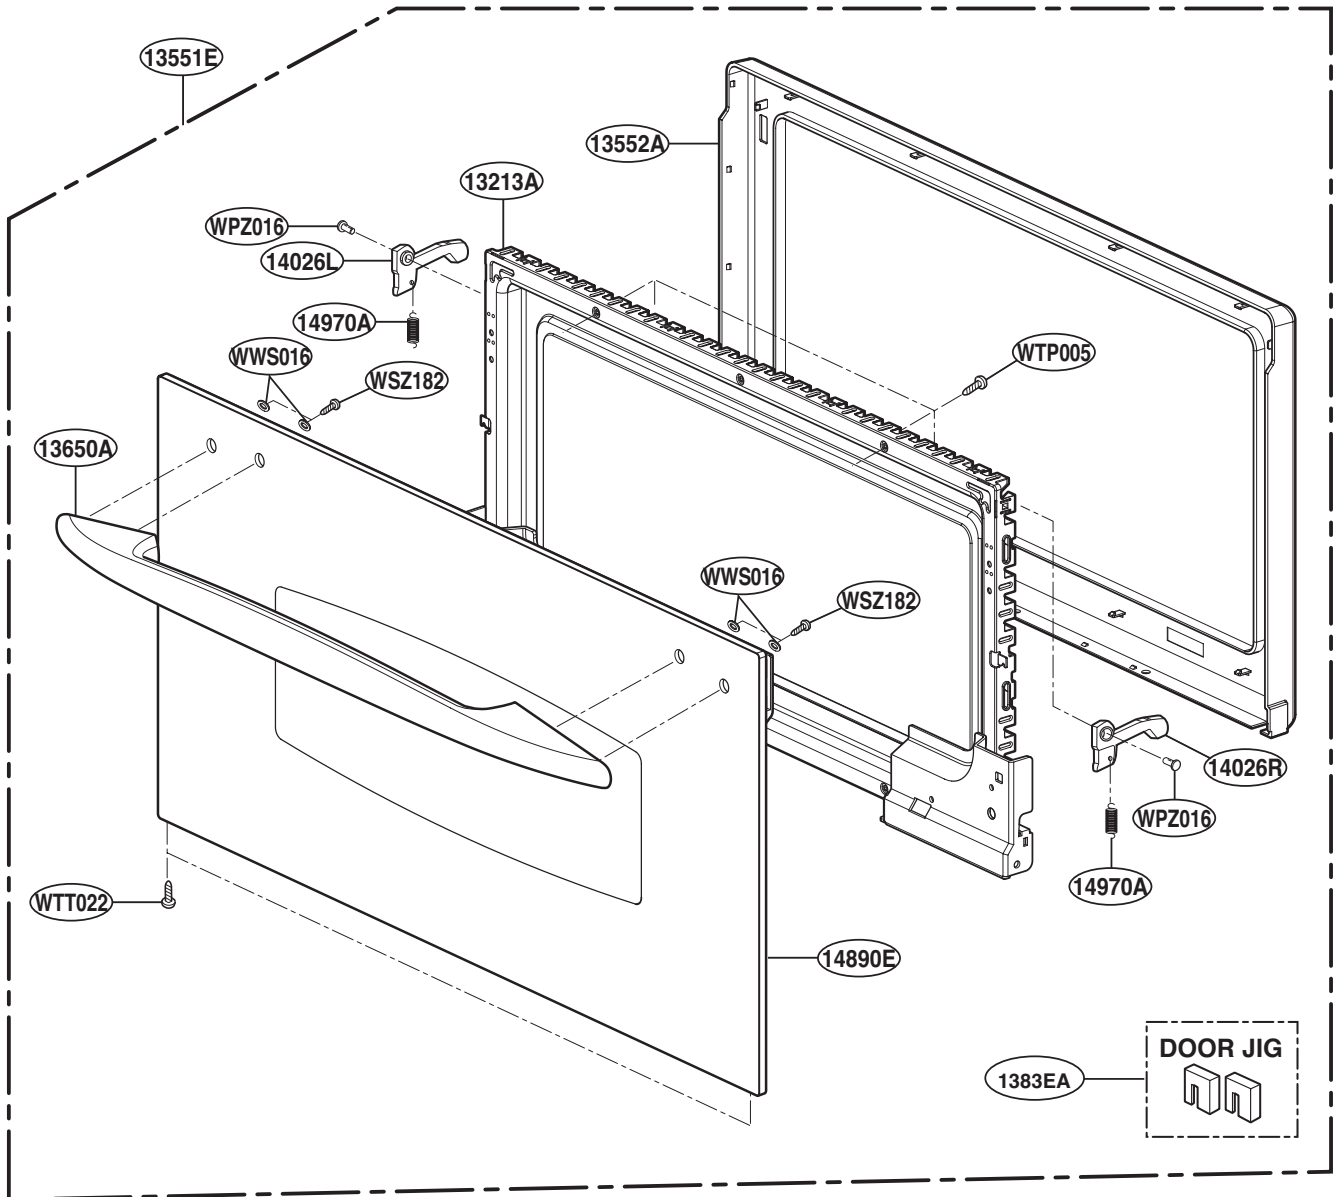

DOOR PARTS

MODEL: SCB1001MSS

DOOR JIG