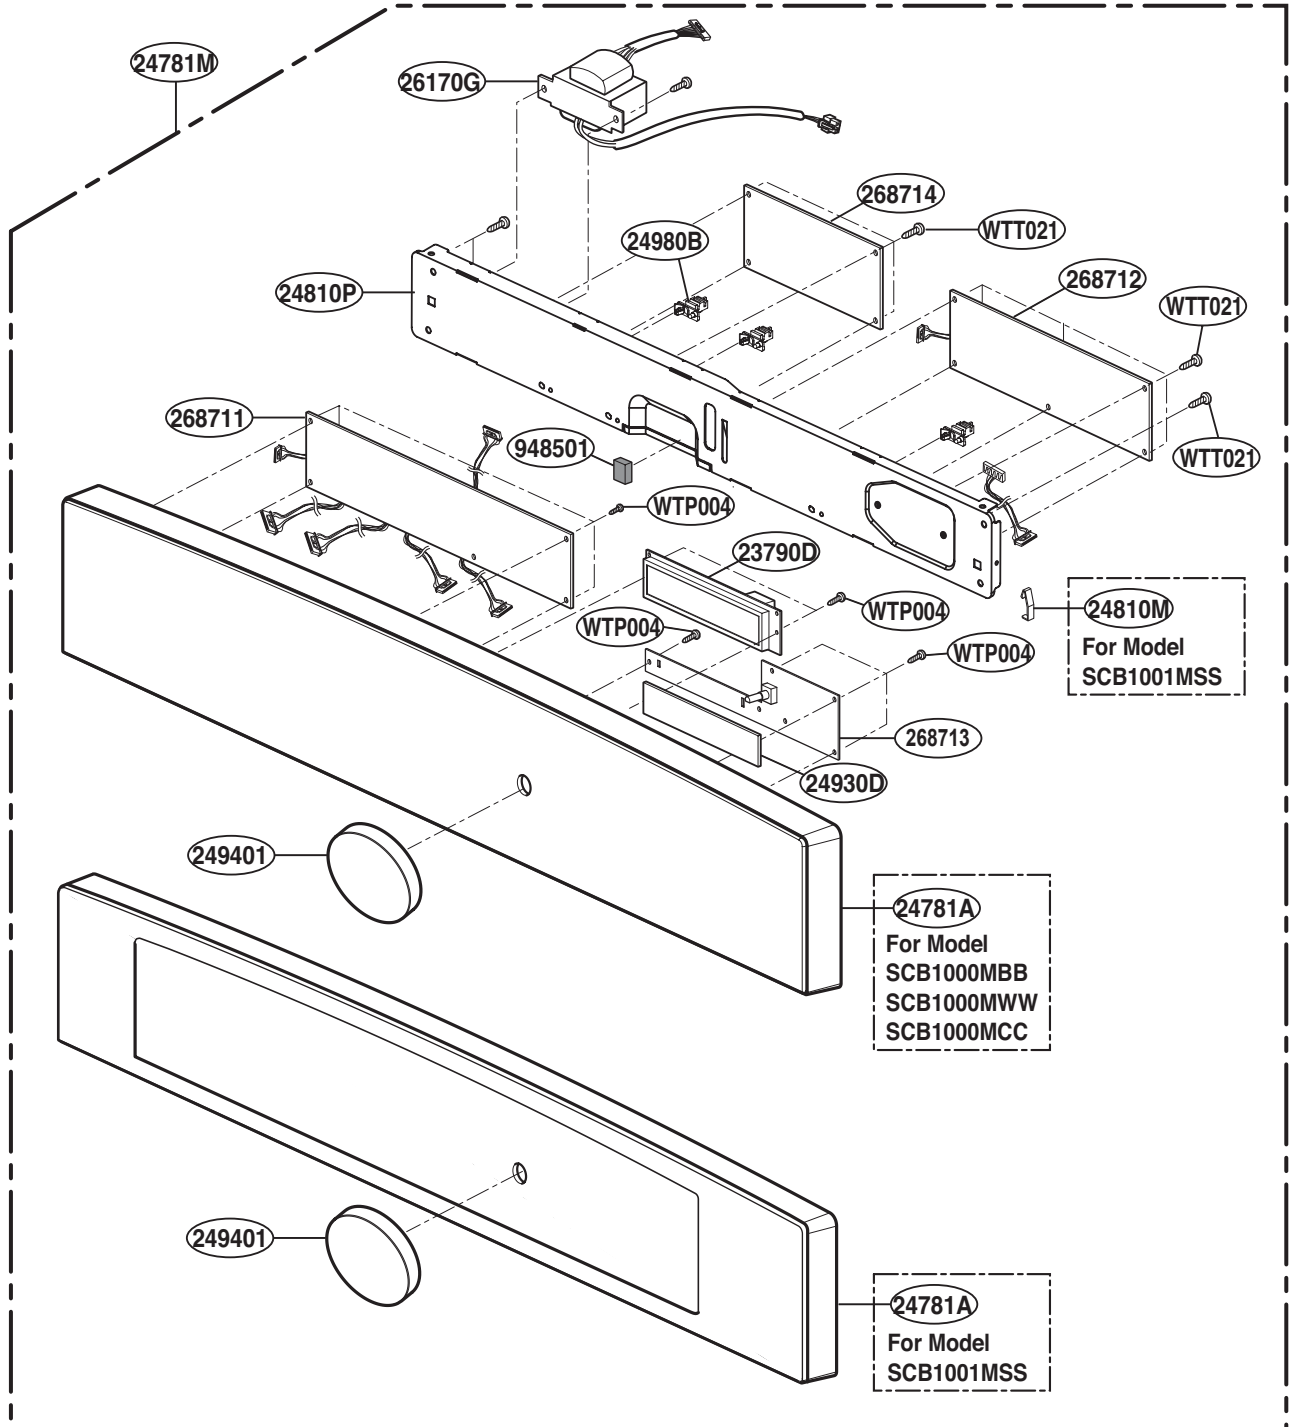

# DOOR PARTS

MODEL: SCB1001MSS

DOOR JIG

HARDWARE BAG

# CONTROLLER PARTS

MODEL: SCB1000MBB  
SCB1000MWW  
SCB1000MCC  
SCB1001MSS