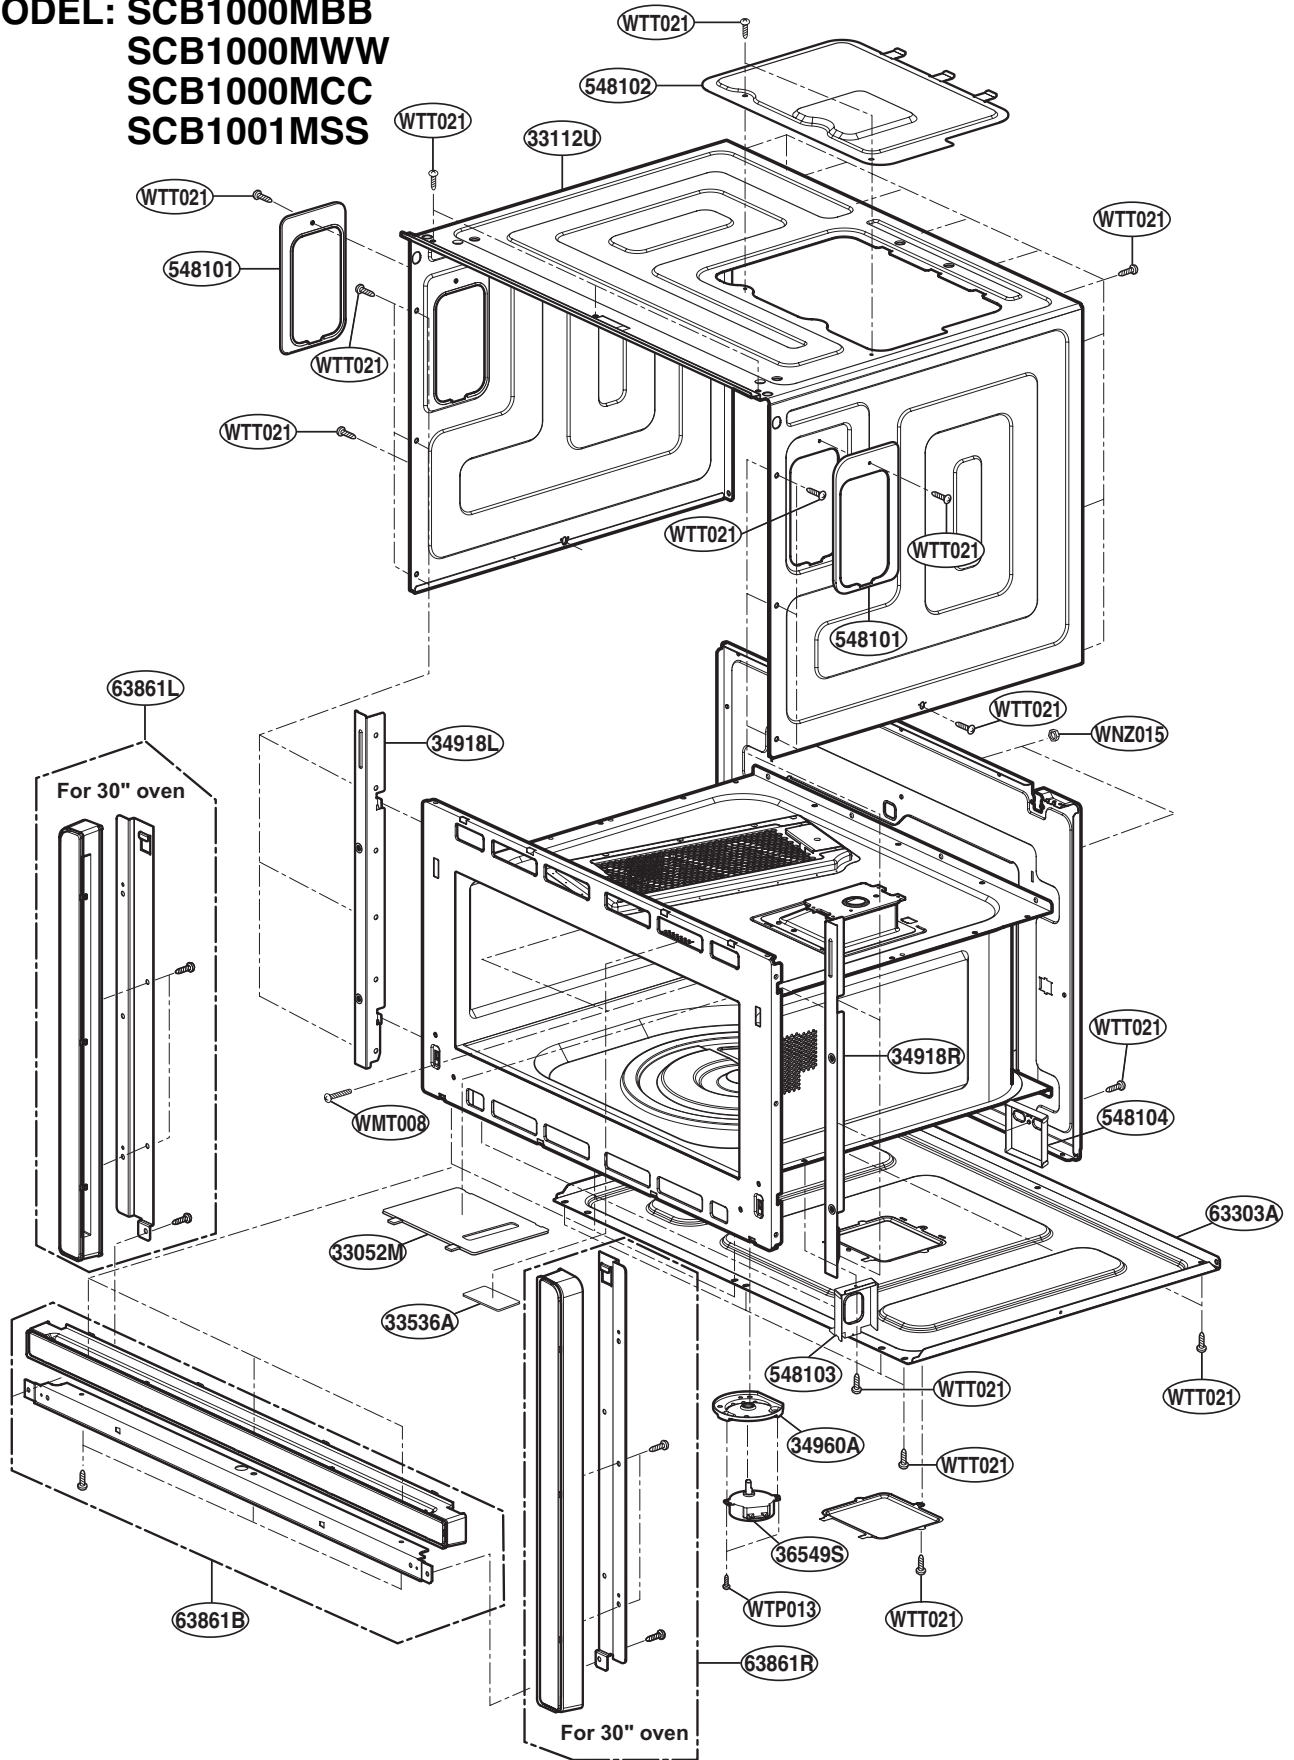

OVEN CAVITY PARTS

MODEL: SCB1000MBB
SCB1000MWW
SCB1000MCC
SCB1001MSS