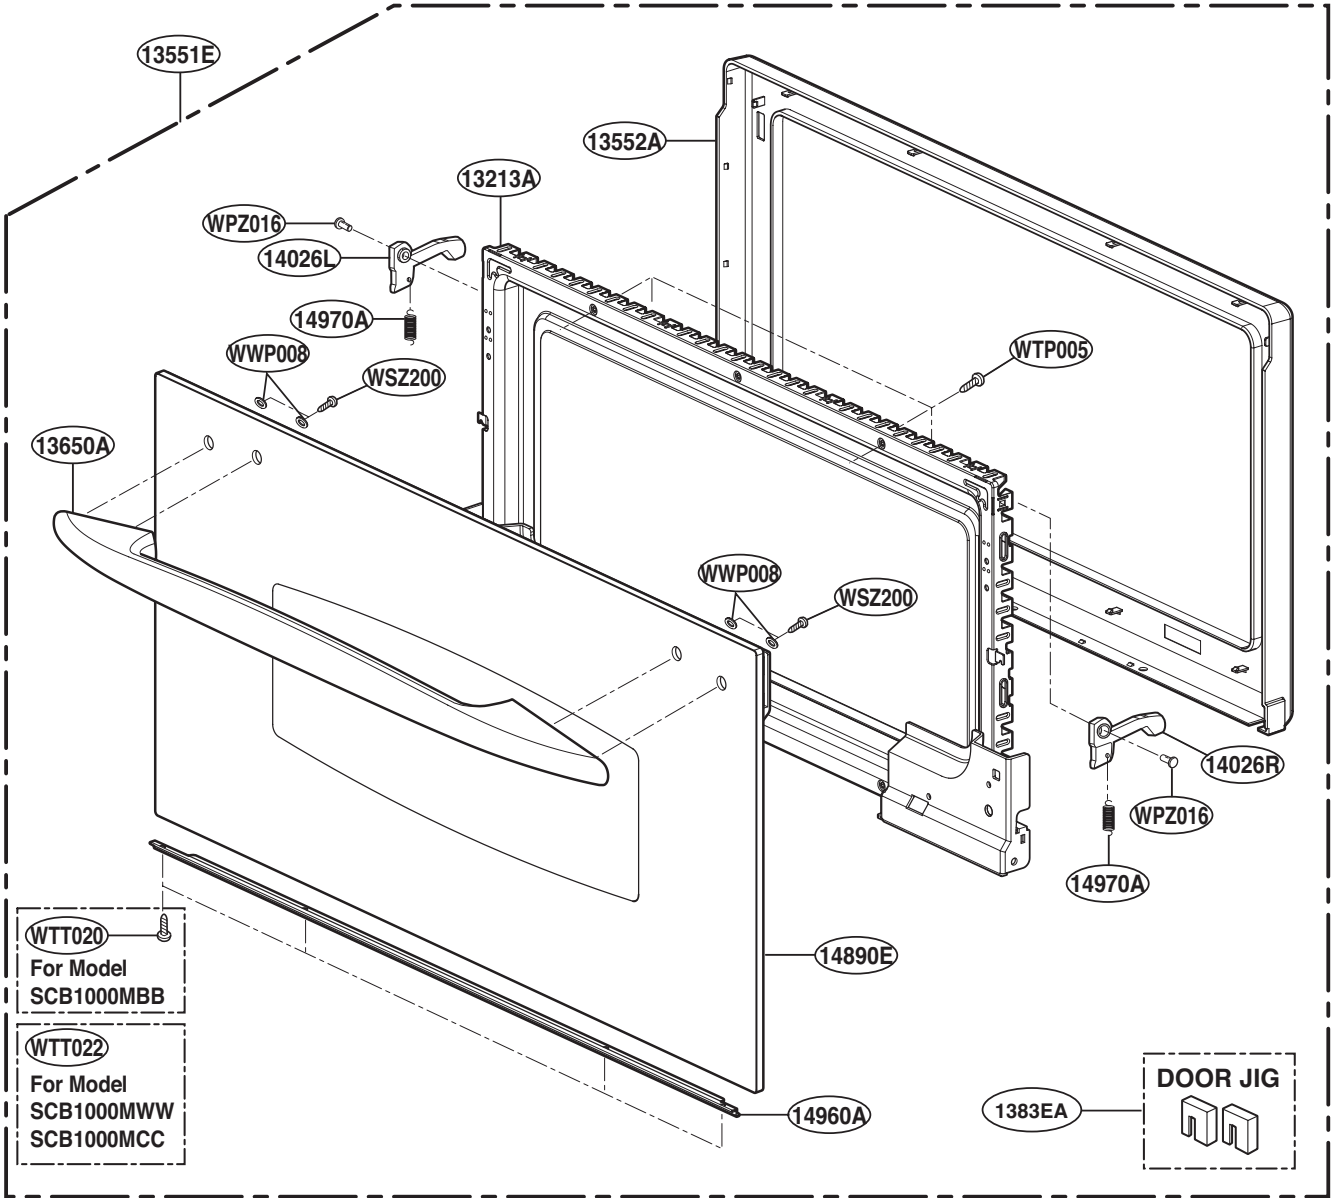

This Owner's Manual is provided and hosted by [Appliance Factory Parts](http://ApplianceFactoryParts.com).

GE SCB1001MSS001 Owner's Manual

[Shop genuine replacement parts for GE
SCB1001MSS001](#)

[Find Your GE Microwave Parts - Select From 3055 Models](#)

----- Manual continues below -----

EXPLODED VIEW

DOOR PARTS

MODEL: SCB1000MBB
SCB1000MWW
SCB1000MCC

DOOR JIG

P/No: MFL38213101

DOOR PARTS

MODEL: SCB1001MSS