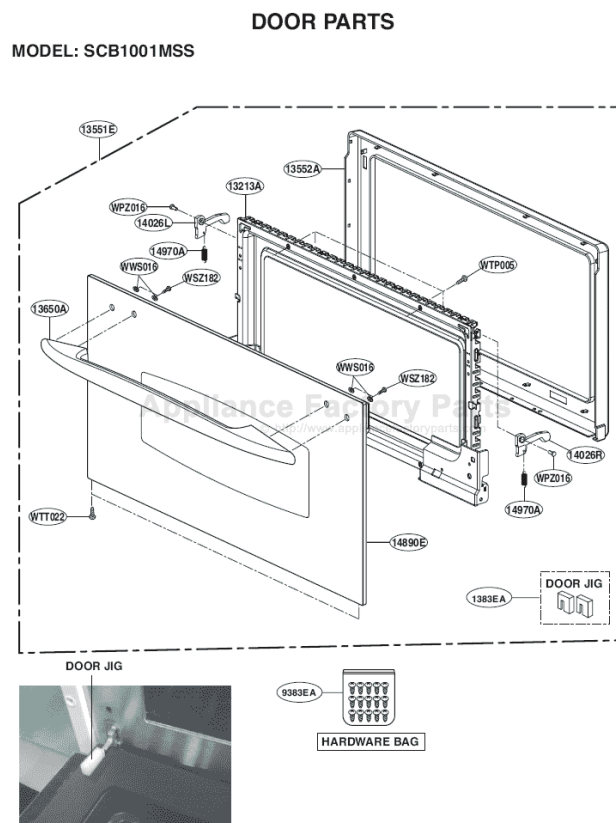

This Owner's Manual is provided and hosted by [Appliance Factory Parts](http://ApplianceFactoryParts.com).

GE SCB1001MSS001 Owner's Manual

[Shop genuine replacement parts for GE
SCB1001MSS001](#)

[Find Your GE Microwave Parts - Select From 3055 Models](#)

----- Manual continues below -----

EXPLODED VIEW

DOOR PARTS

MODEL: SCB1000MBB
SCB1000MWW
SCB1000MCC

DOOR JIG

P/No: MFL38213101

DOOR PARTS

MODEL: SCB1001MSS