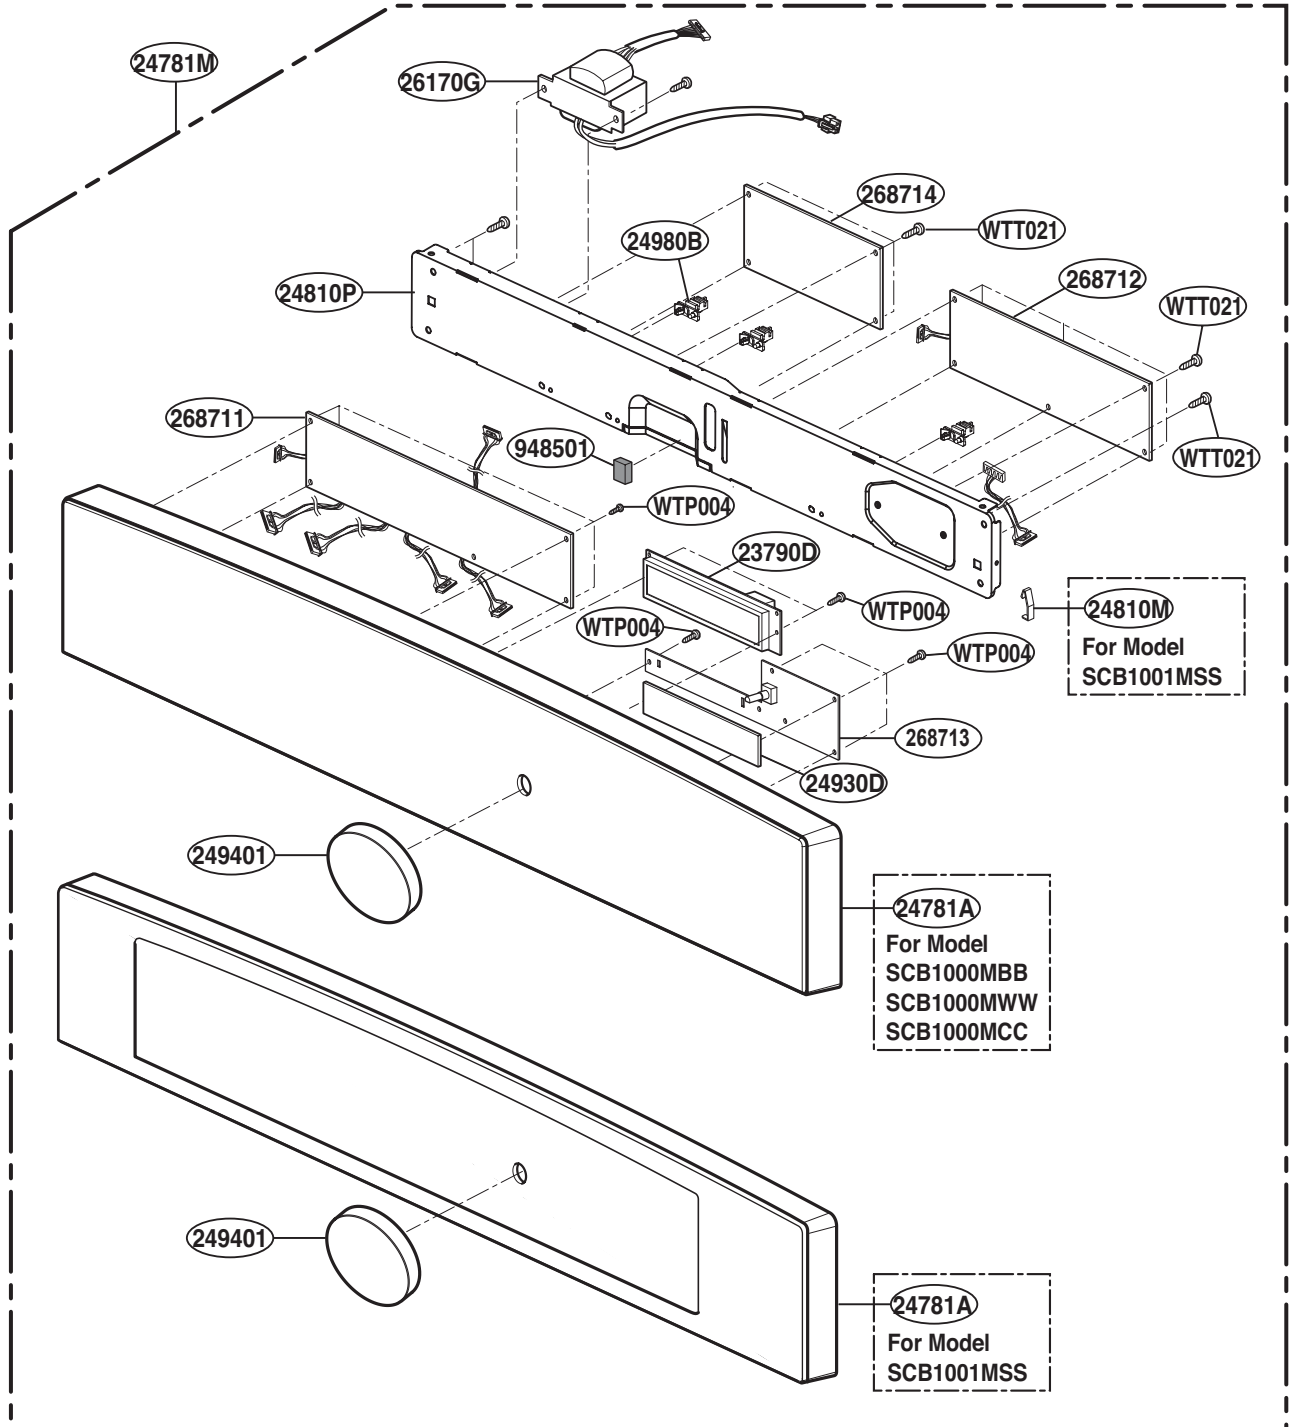

----- Manual continues below -----

EXPLODED VIEW

DOOR PARTS

MODEL: SCB1000MBB
SCB1000MWW
SCB1000MCC

DOOR JIG

P/No: MFL38213101

DOOR PARTS

MODEL: SCB1001MSS

DOOR JIG

CONTROLLER PARTS

MODEL: SCB1000MBB
SCB1000MWW
SCB1000MCC
SCB1001MSS

INTERIOR PARTS

MODEL: SCB1000MBB
SCB1000MWW
SCB1000MCC
SCB1001MSS