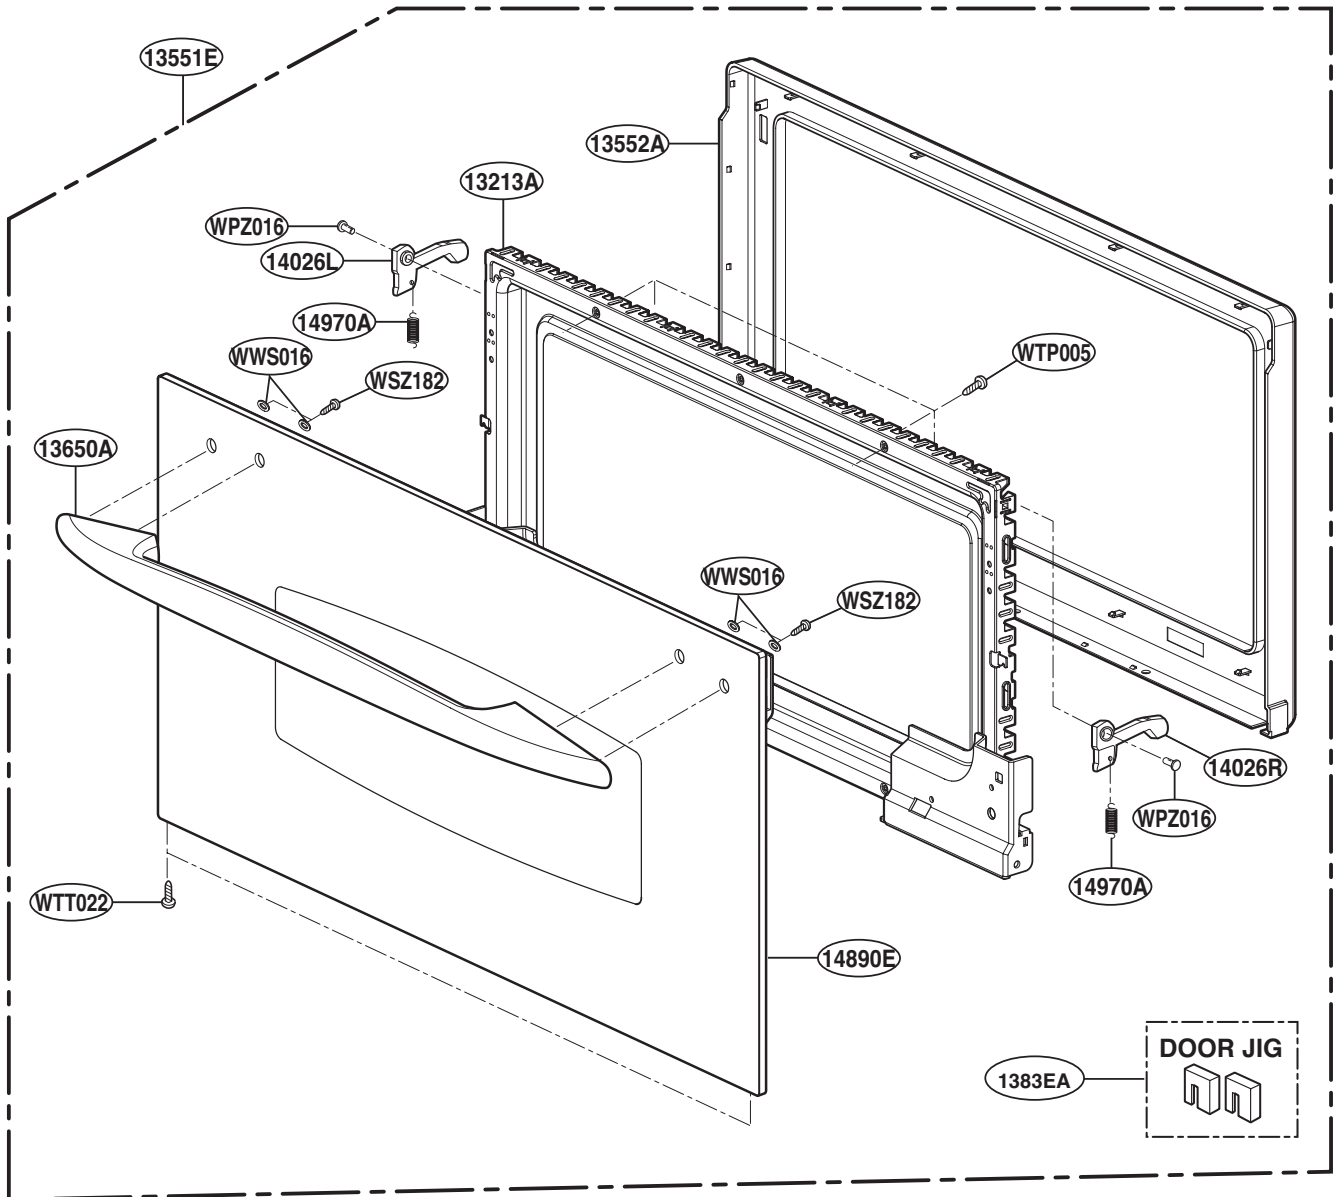

----- Manual continues below -----

EXPLODED VIEW

DOOR PARTS

MODEL: SCB1000MBB
SCB1000MWW
SCB1000MCC

DOOR JIG

P/No: MFL38213101

DOOR PARTS

MODEL: SCB1001MSS

DOOR JIG

CONTROLLER PARTS

MODEL: SCB1000MBB
SCB1000MWW
SCB1000MCC
SCB1001MSS

INTERIOR PARTS

MODEL: SCB1000MBB
SCB1000MWW
SCB1000MCC
SCB1001MSS