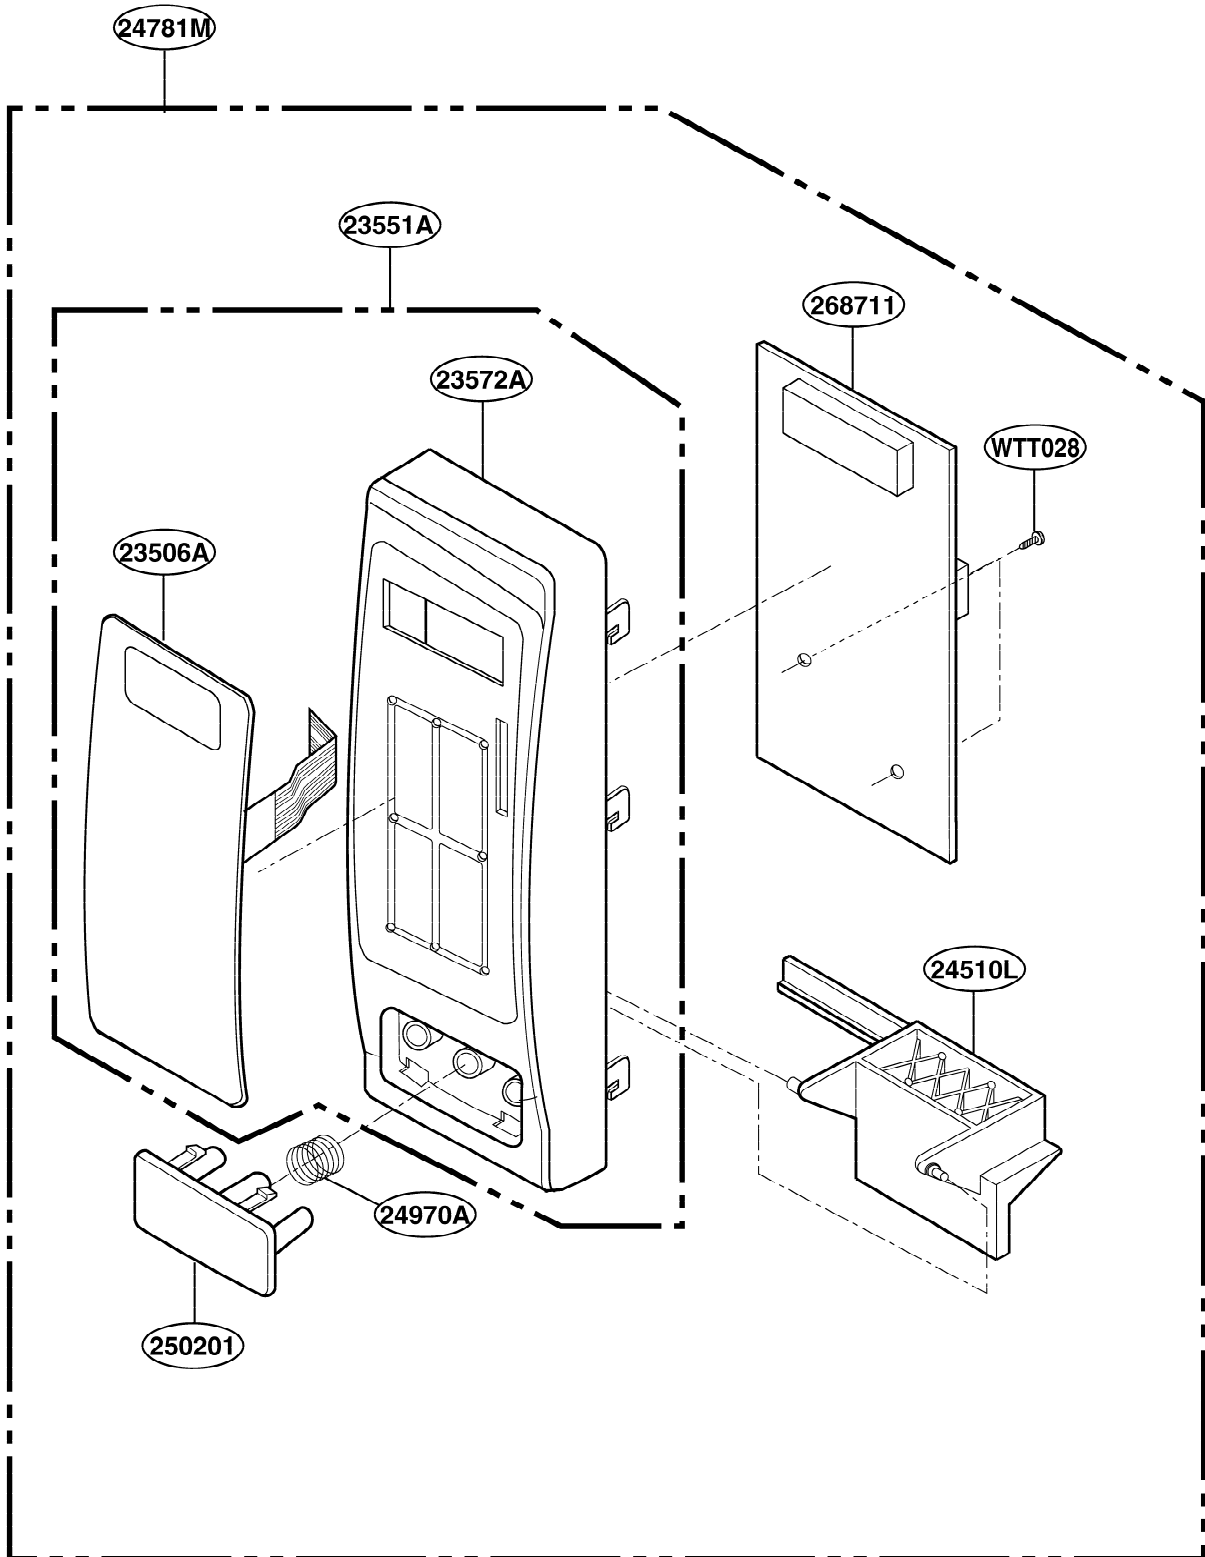

----- Manual continues below -----

EXPLODED VIEW

INTRODUCTION

JE740

P/No: 3828W5S5073

DOOR PARTS

CONTROL PANEL PARTS

OVEN CAVITY PARTS

LATCH BOARD PARTS

INTERIOR PARTS (I)

Model: JE740WK 01
JE740BK 01

Check the rating label of **Model** and order SVC parts according to the **Model No.**

INTERIOR PARTS (II)

Model: JE740WK 02
JE740BK 02

Check the rating label of **Model** and order SVC parts according to the **Model No.**

BASE PLATE PARTS