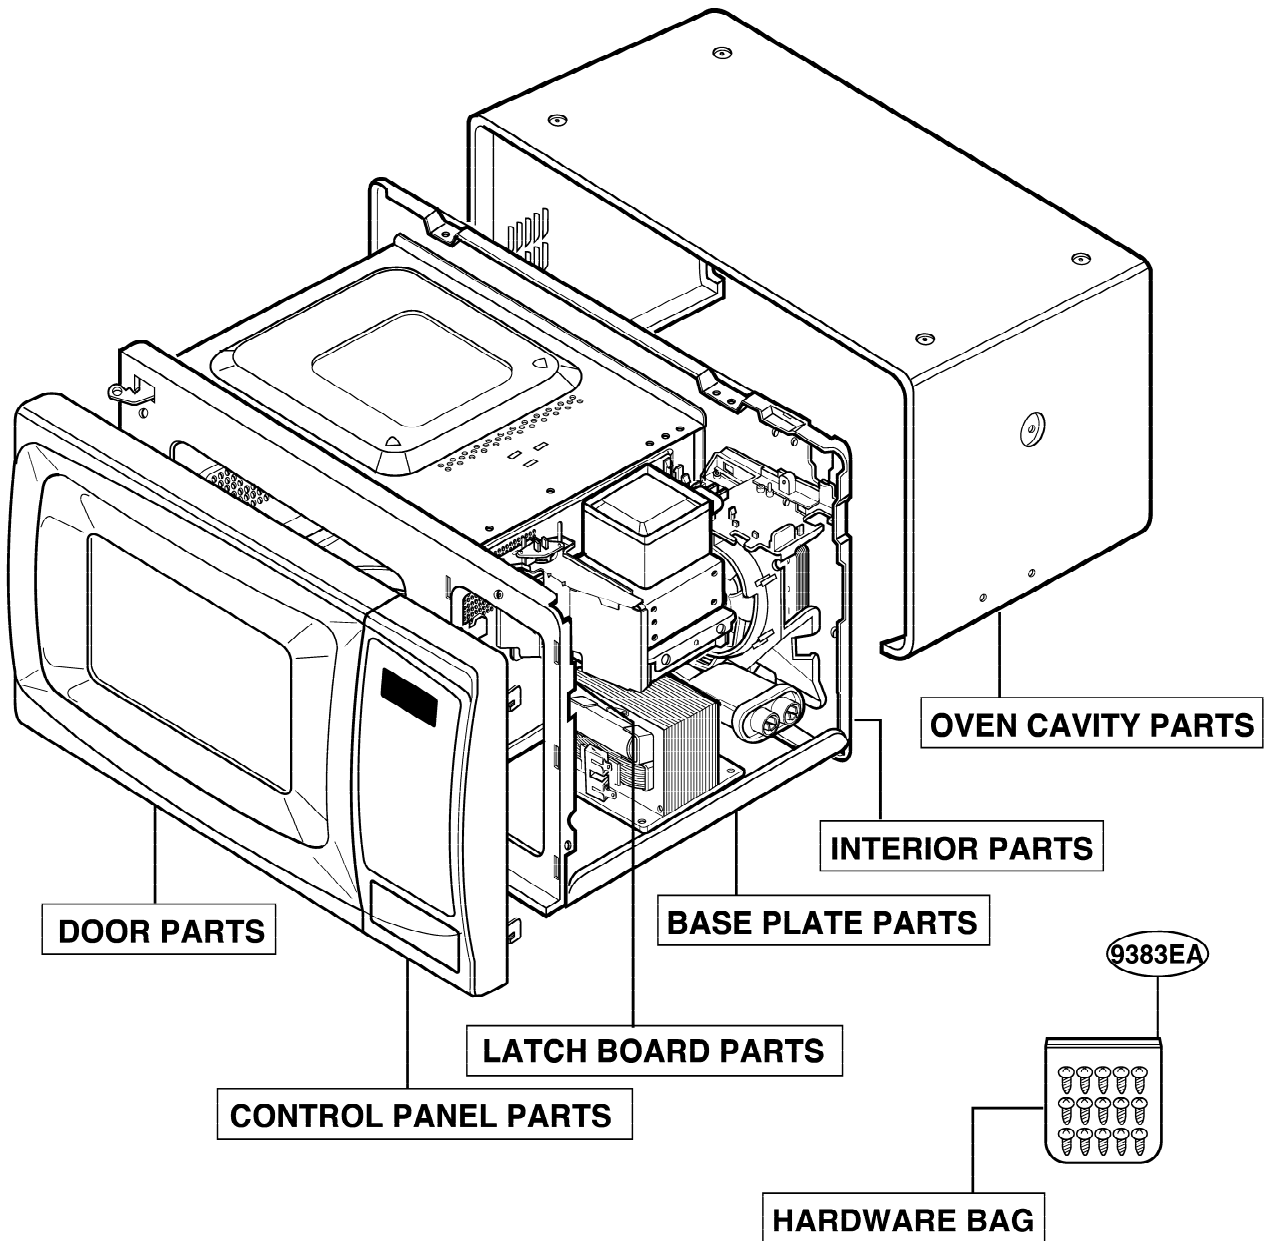

----- Manual continues below -----

EXPLODED VIEW

INTRODUCTION

JE740

P/No: 3828W5S5073

DOOR PARTS

CONTROL PANEL PARTS

OVEN CAVITY PARTS

LATCH BOARD PARTS

INTERIOR PARTS (I)

Model: JE740WK 01
JE740BK 01

Check the rating label of **Model** and order SVC parts according to the **Model No.**

INTERIOR PARTS (II)

Model: JE740WK 02
JE740BK 02

Check the rating label of **Model** and order SVC parts according to the **Model No.**

BASE PLATE PARTS