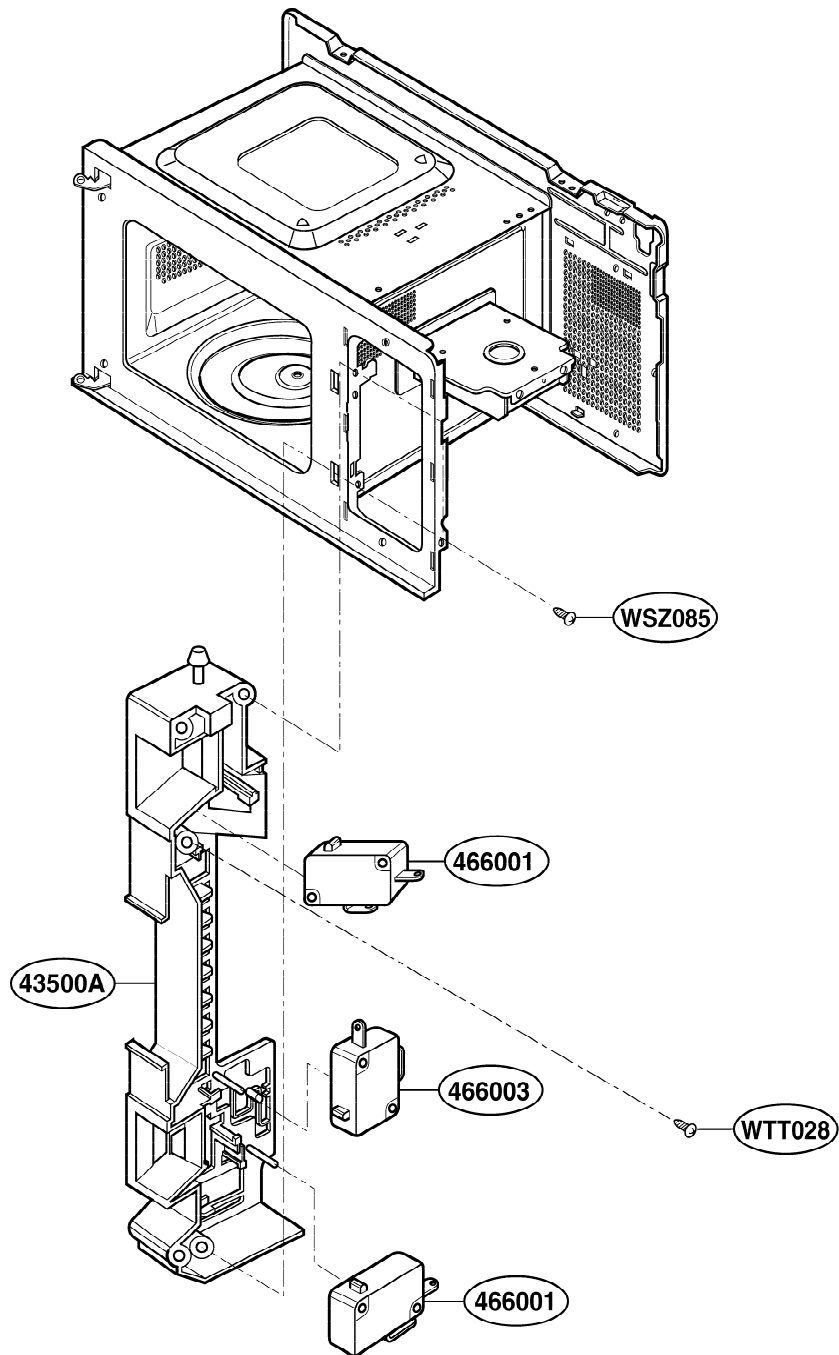

----- Manual continues below -----

EXPLODED VIEW

INTRODUCTION

JE740

P/No: 3828W5S5073

DOOR PARTS

CONTROL PANEL PARTS

OVEN CAVITY PARTS

LATCH BOARD PARTS

INTERIOR PARTS (I)

Model: JE740WK 01
JE740BK 01

Check the rating label of **Model** and order SVC parts according to the **Model No.**

INTERIOR PARTS (II)

Model: JE740WK 02
JE740BK 02

Check the rating label of **Model** and order SVC parts according to the **Model No.**

BASE PLATE PARTS