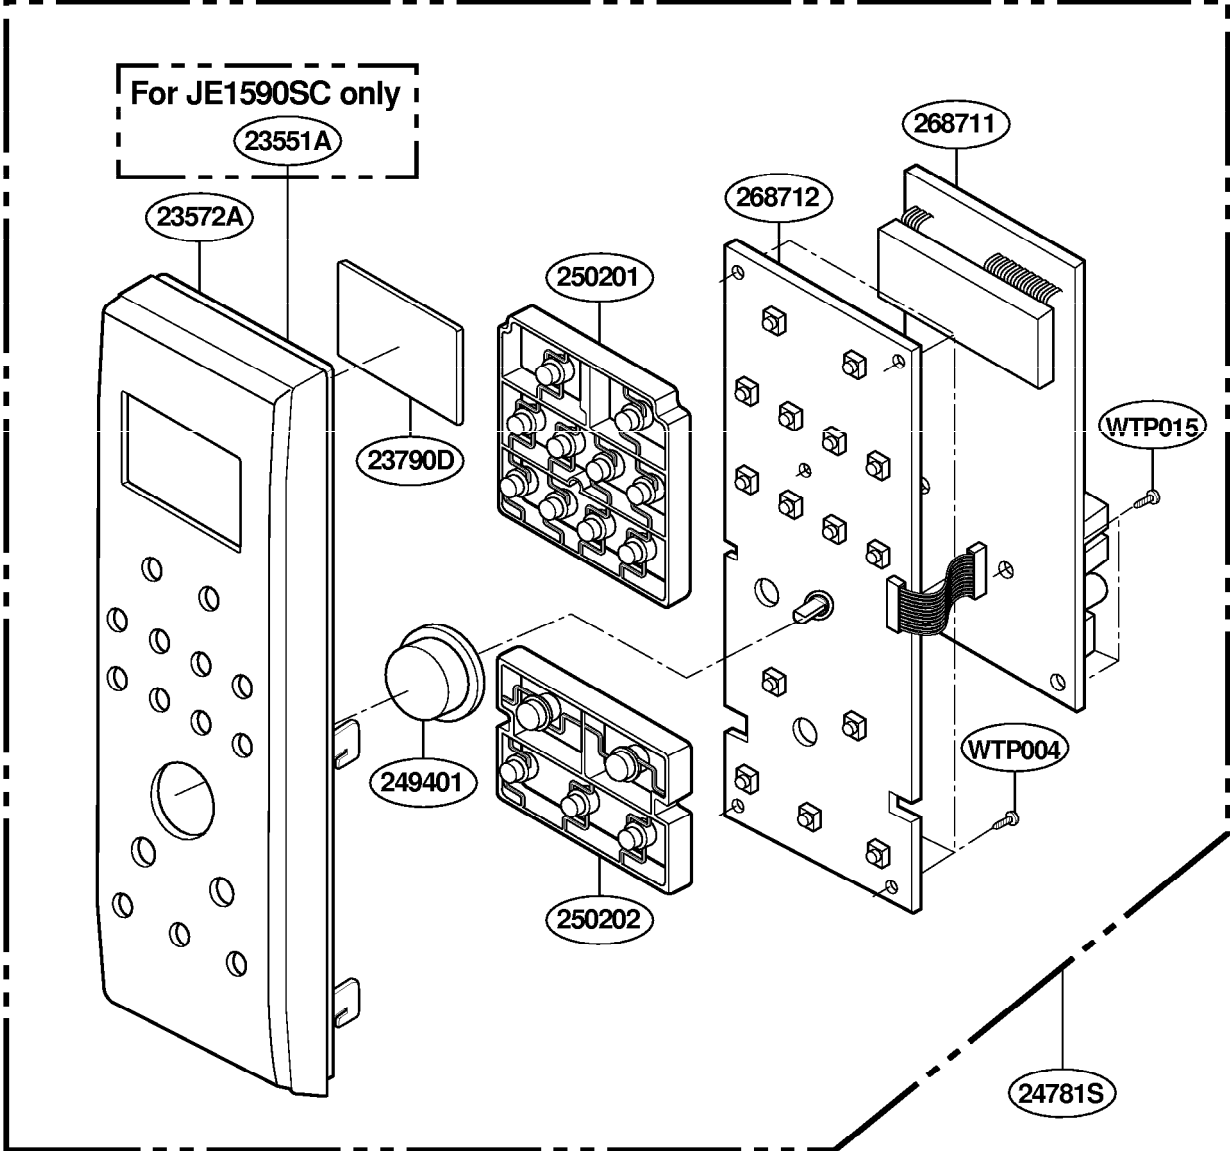

EXPLODED VIEW

INTRODUCTION

MODEL: JE1590

DOOR PARTS

MODEL: JE1590

CONTROLLER PARTS

MODEL: JE1590

OVEN CAVITY PARTS

MODEL: JE1590

LATCH BOARD PARTS

MODEL: JE1590

INTERIOR PARTS

MODEL: JE1590

BASE PLATE PARTS

MODEL: JE1590

SENSOR PARTS

MODEL: JE1590