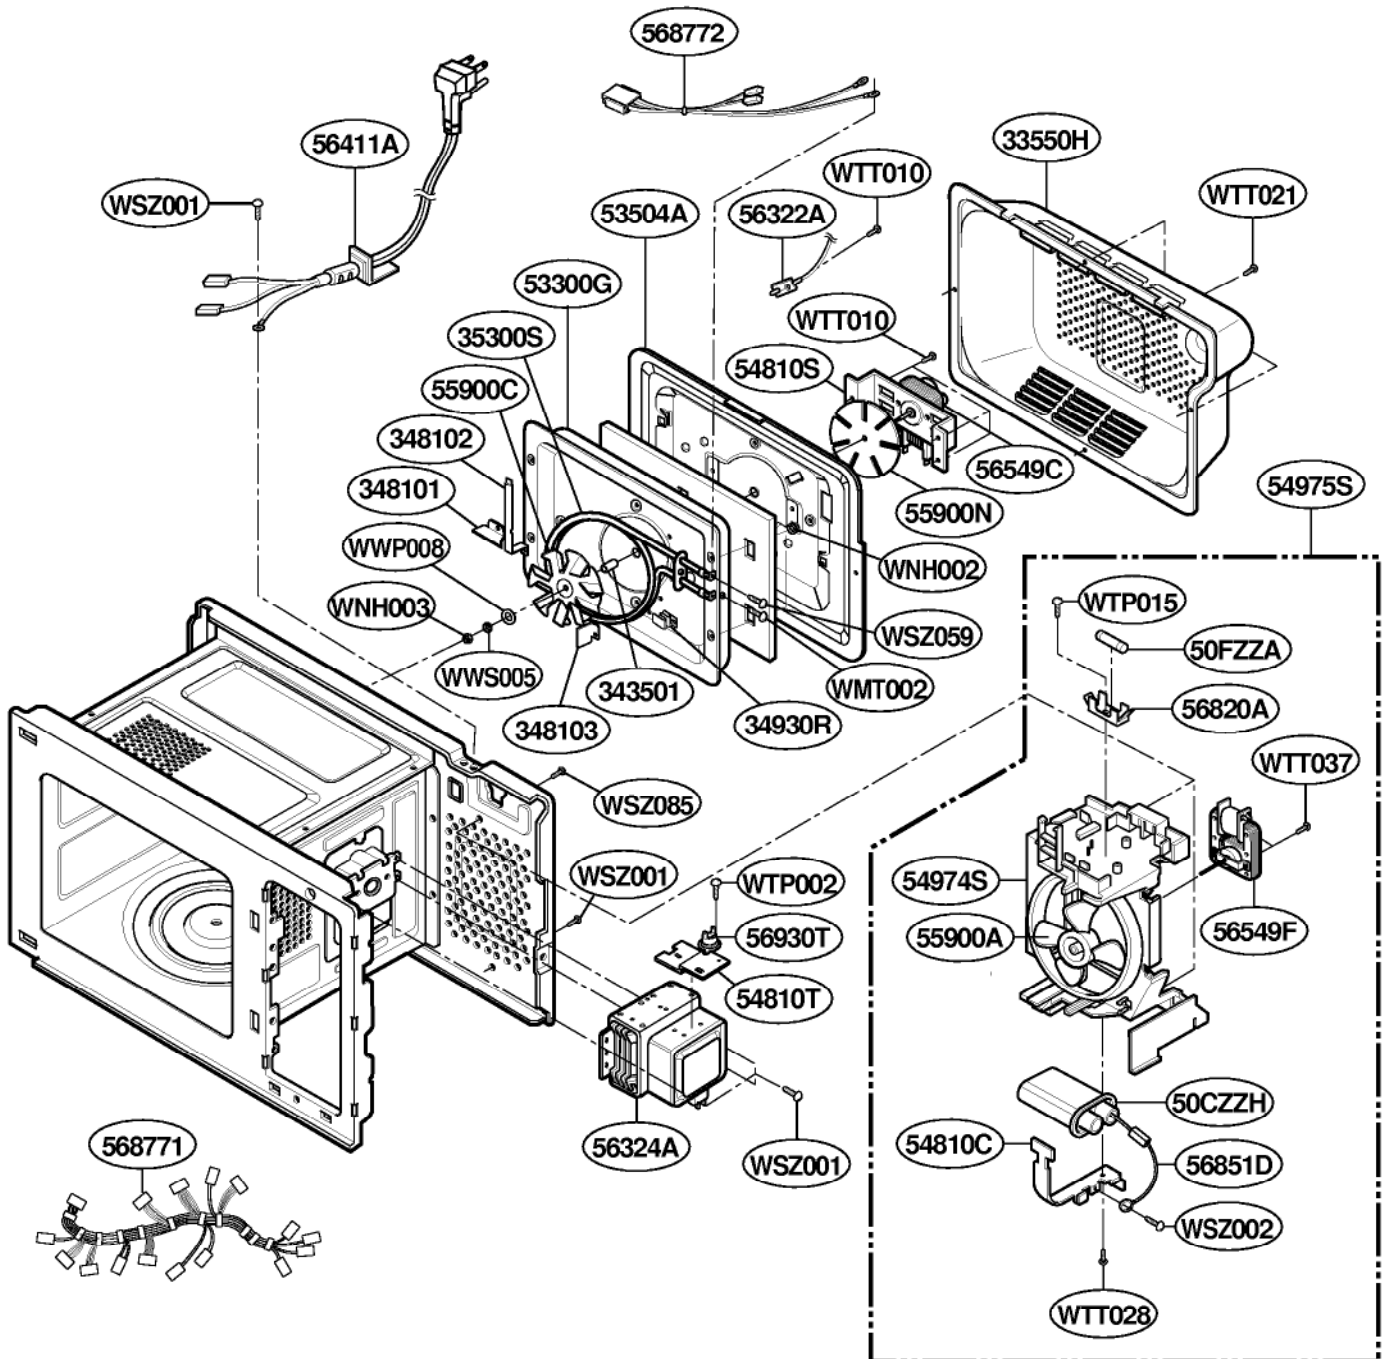

EXPLODED VIEW

INTRODUCTION

MODEL: JE1590

DOOR PARTS

MODEL: JE1590

CONTROLLER PARTS

MODEL: JE1590

OVEN CAVITY PARTS

MODEL: JE1590

LATCH BOARD PARTS

MODEL: JE1590

INTERIOR PARTS

MODEL: JE1590

BASE PLATE PARTS

MODEL: JE1590

SENSOR PARTS

MODEL: JE1590