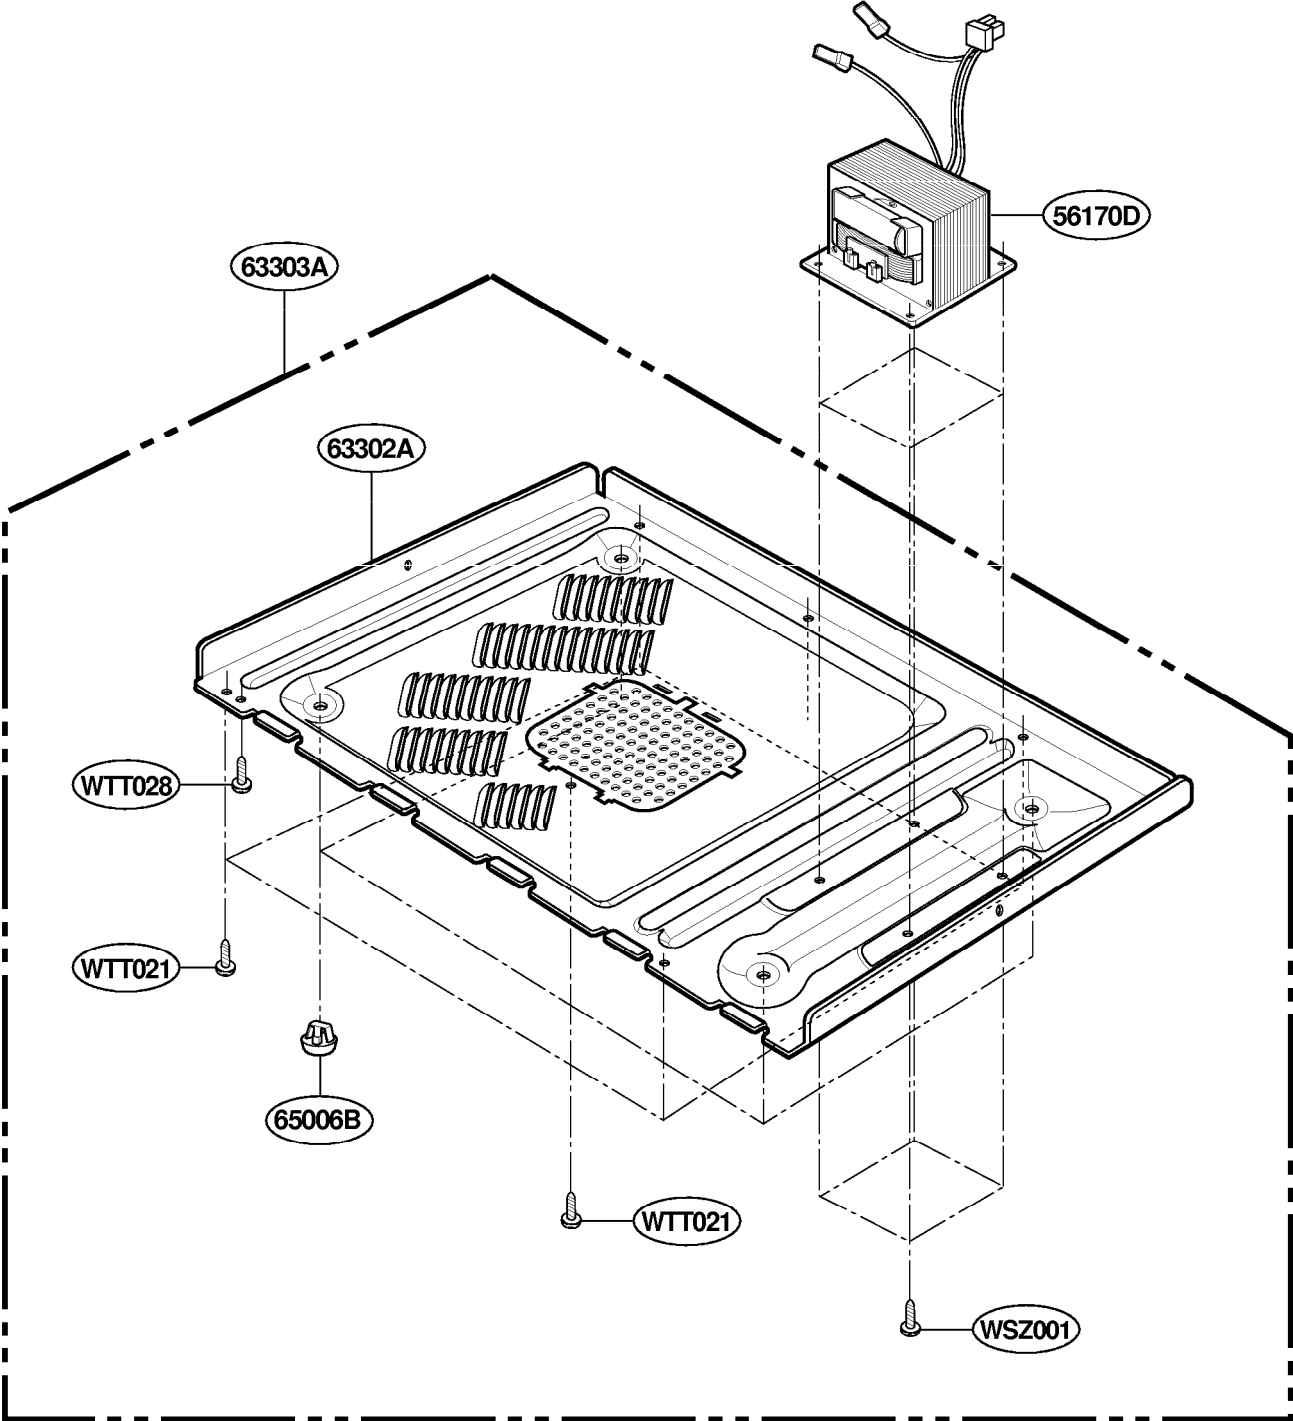

EXPLODED VIEW

INTRODUCTION

MODEL: JE1590

DOOR PARTS

MODEL: JE1590

CONTROLLER PARTS

MODEL: JE1590

OVEN CAVITY PARTS

MODEL: JE1590

LATCH BOARD PARTS

MODEL: JE1590

INTERIOR PARTS

MODEL: JE1590

BASE PLATE PARTS

MODEL: JE1590

SENSOR PARTS

MODEL: JE1590