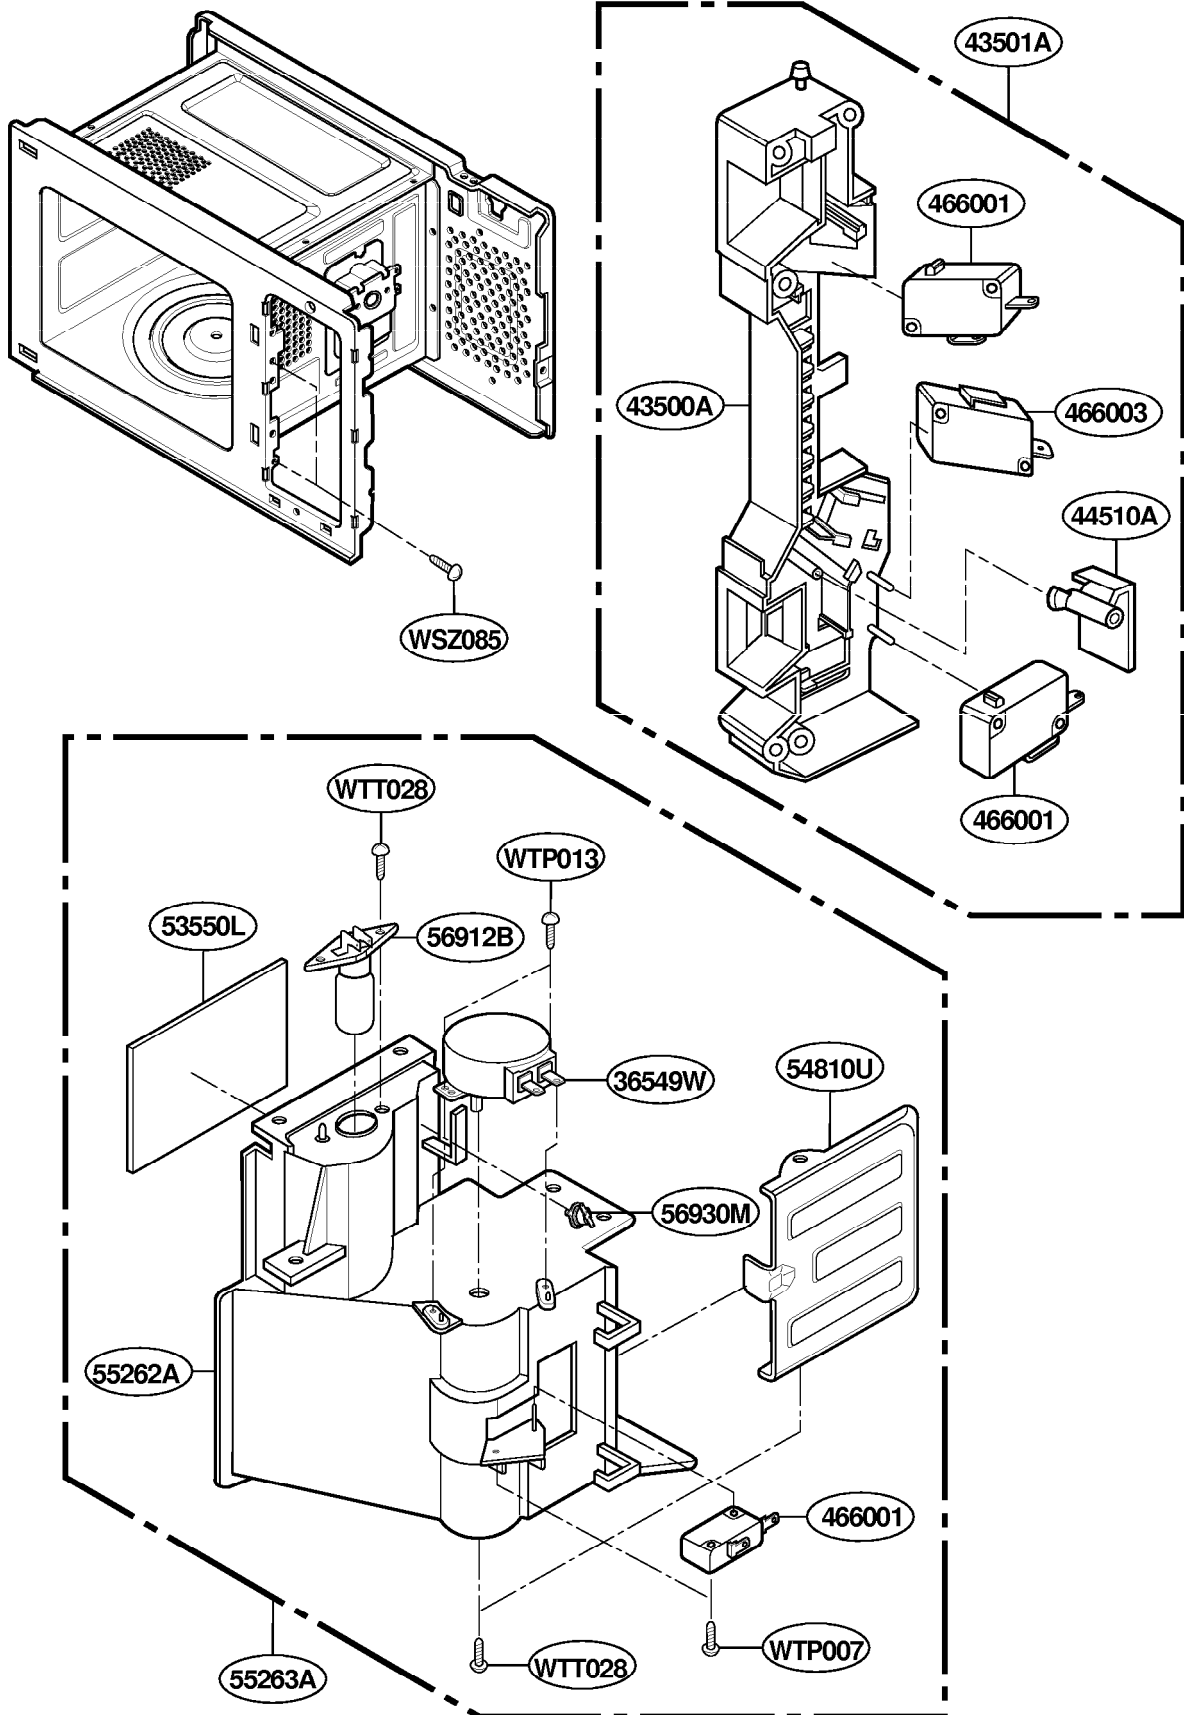

EXPLODED VIEW

INTRODUCTION

MODEL: JE1590

DOOR PARTS

MODEL: JE1590

CONTROLLER PARTS

MODEL: JE1590

OVEN CAVITY PARTS

MODEL: JE1590

LATCH BOARD PARTS

MODEL: JE1590

INTERIOR PARTS

MODEL: JE1590

BASE PLATE PARTS

MODEL: JE1590

SENSOR PARTS

MODEL: JE1590