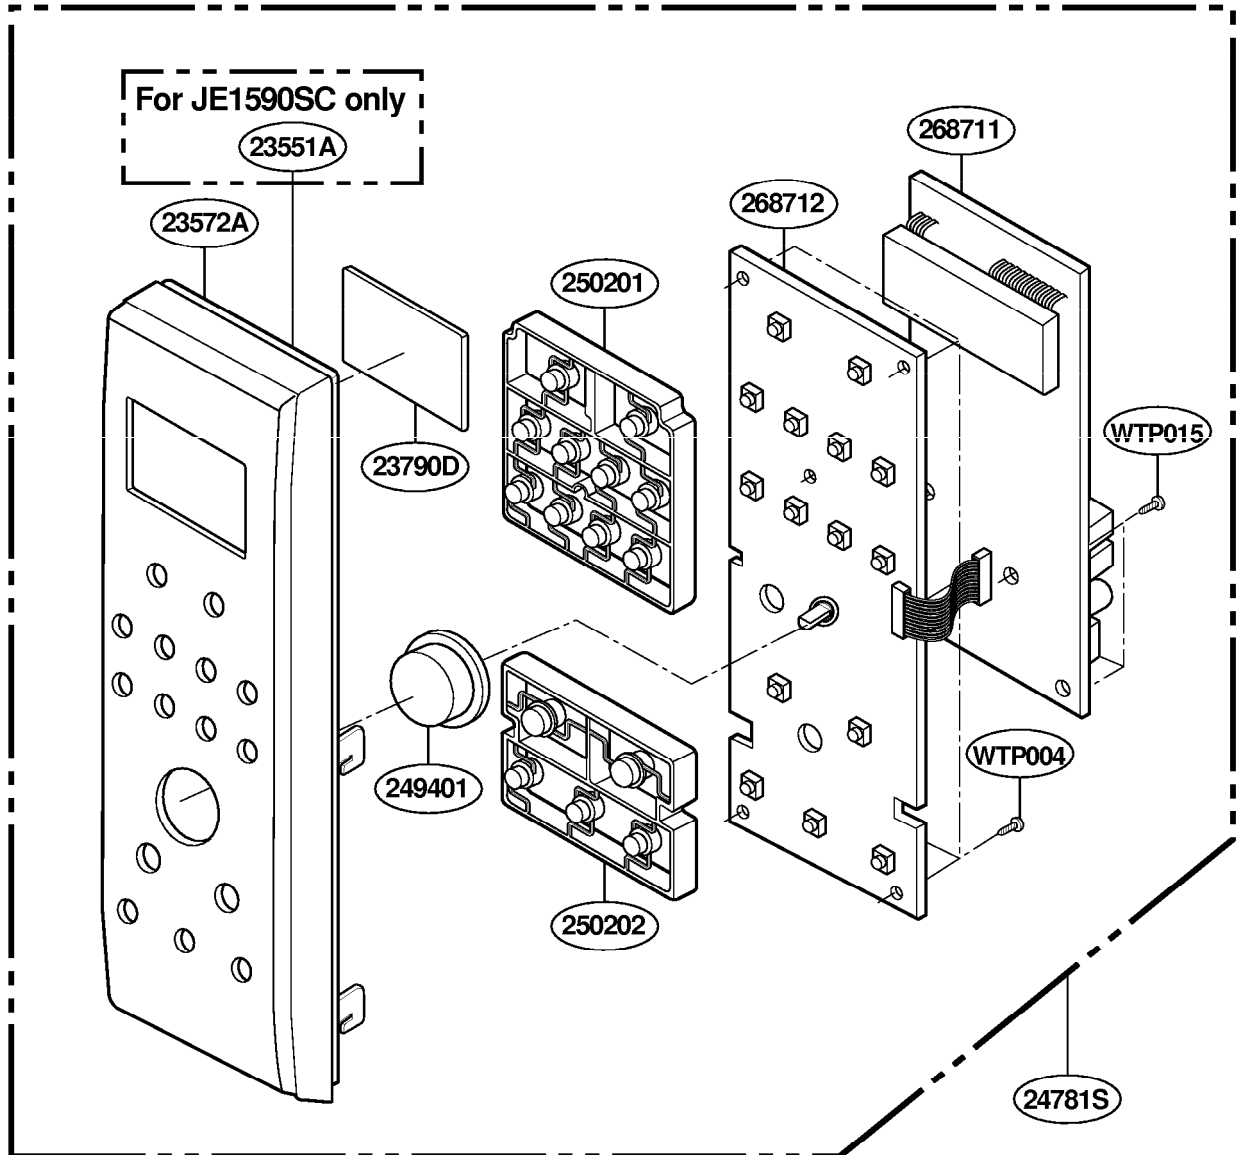

EXPLODED VIEW

INTRODUCTION

MODEL: JE1590

DOOR PARTS

MODEL: JE1590

CONTROLLER PARTS

MODEL: JE1590

OVEN CAVITY PARTS

MODEL: JE1590

LATCH BOARD PARTS

MODEL: JE1590

INTERIOR PARTS

MODEL: JE1590

BASE PLATE PARTS

MODEL: JE1590

SENSOR PARTS

MODEL: JE1590